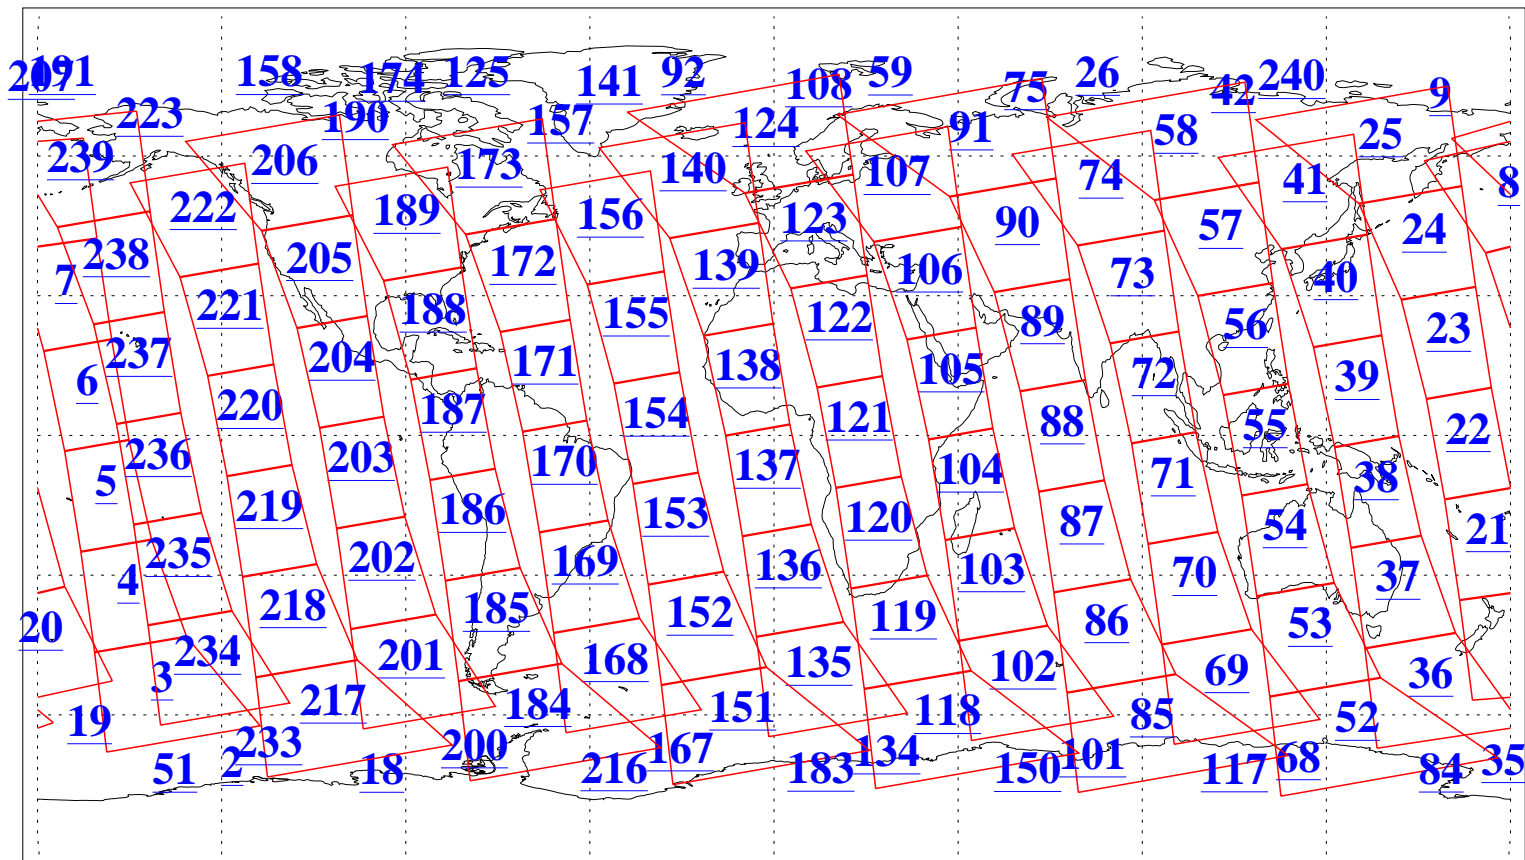

L1B Availability  
AMSU Granules: 240  
HSB Granules: 0  
AIRS Granules: 240

2 Dec 2003  
DoY 336  
Aqua Day 577  
Granules: 1 to 120

Granules: 121 to 240

Legend: AMSU Available, HSB Available, AIRS Available

L1B Availability  
AMSU Granules: 240  
HSB Granules: 0  
AIRS Granules: 240

2 Dec 2003  
DoY 336  
Aqua Day 577

Ascending Granules

Descending Granules

Legend: AMSU Available, HSB Available, AIRS Available

L1B Availability  
 AMSU Granules: 240  
 HSB Granules: 0  
 AIRS Granules: 240

2 Dec 2003  
 DoY 336  
 Aqua Day 577

Northern Hemisphere Granules

Southern Hemisphere Granules

Legend: AMSU Available, HSB Available, AIRS Available