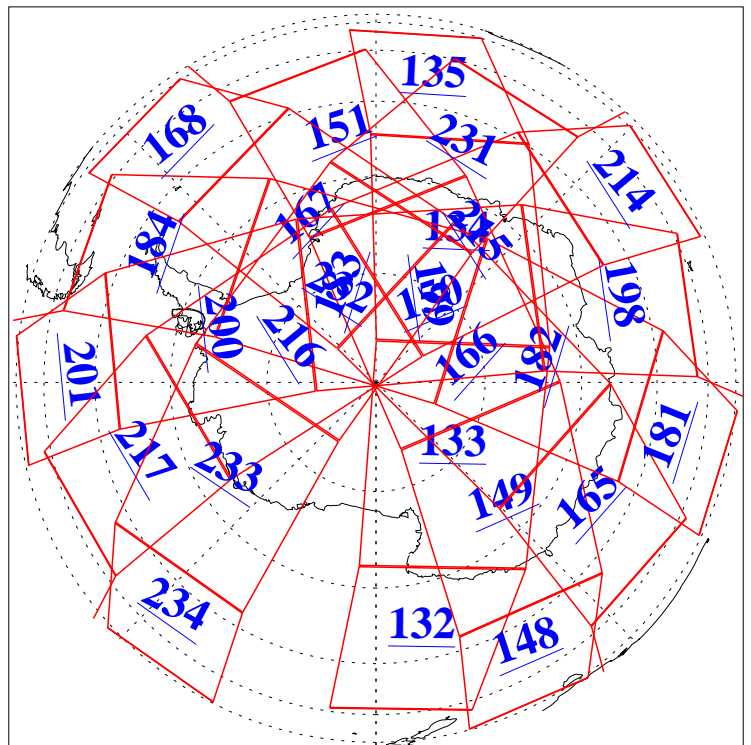

L1B Availability  
AMSU Granules: 240  
HSB Granules: 0  
AIRS Granules: 240

2 Dec 2003  
DoY 336  
Aqua Day 577  
Granules: 1 to 120

Granules: 121 to 240

Legend: AMSU Available, HSB Available, AIRS Available

L1B Availability  
AMSU Granules: 240  
HSB Granules: 0  
AIRS Granules: 240

2 Dec 2003  
DoY 336  
Aqua Day 577

Ascending Granules

Descending Granules

Legend: AMSU Available, HSB Available, AIRS Available

L1B Availability  
 AMSU Granules: 240  
 HSB Granules: 0  
 AIRS Granules: 240

2 Dec 2003  
 DoY 336  
 Aqua Day 577

Northern Hemisphere Granules

Southern Hemisphere Granules

Legend: AMSU Available, HSB Available, AIRS Available