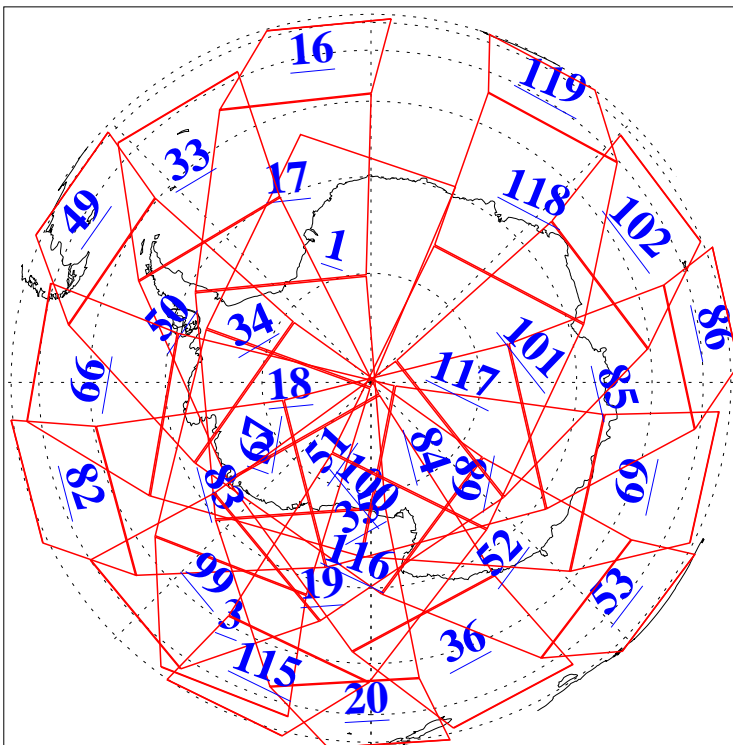

L1B Availability  
AMSU Granules: 240  
HSB Granules: 0  
AIRS Granules: 240

2 Dec 2003  
DoY 336  
Aqua Day 577  
Granules: 1 to 120

Granules: 121 to 240

Legend: AMSU Available, HSB Available, AIRS Available

L1B Availability  
AMSU Granules: 240  
HSB Granules: 0  
AIRS Granules: 240

2 Dec 2003  
DoY 336  
Aqua Day 577

Ascending Granules

Descending Granules

Legend: AMSU Available, HSB Available, AIRS Available

L1B Availability  
 AMSU Granules: 240  
 HSB Granules: 0  
 AIRS Granules: 240

2 Dec 2003  
 DoY 336  
 Aqua Day 577

Northern Hemisphere Granules

Southern Hemisphere Granules

Legend: AMSU Available, HSB Available, AIRS Available