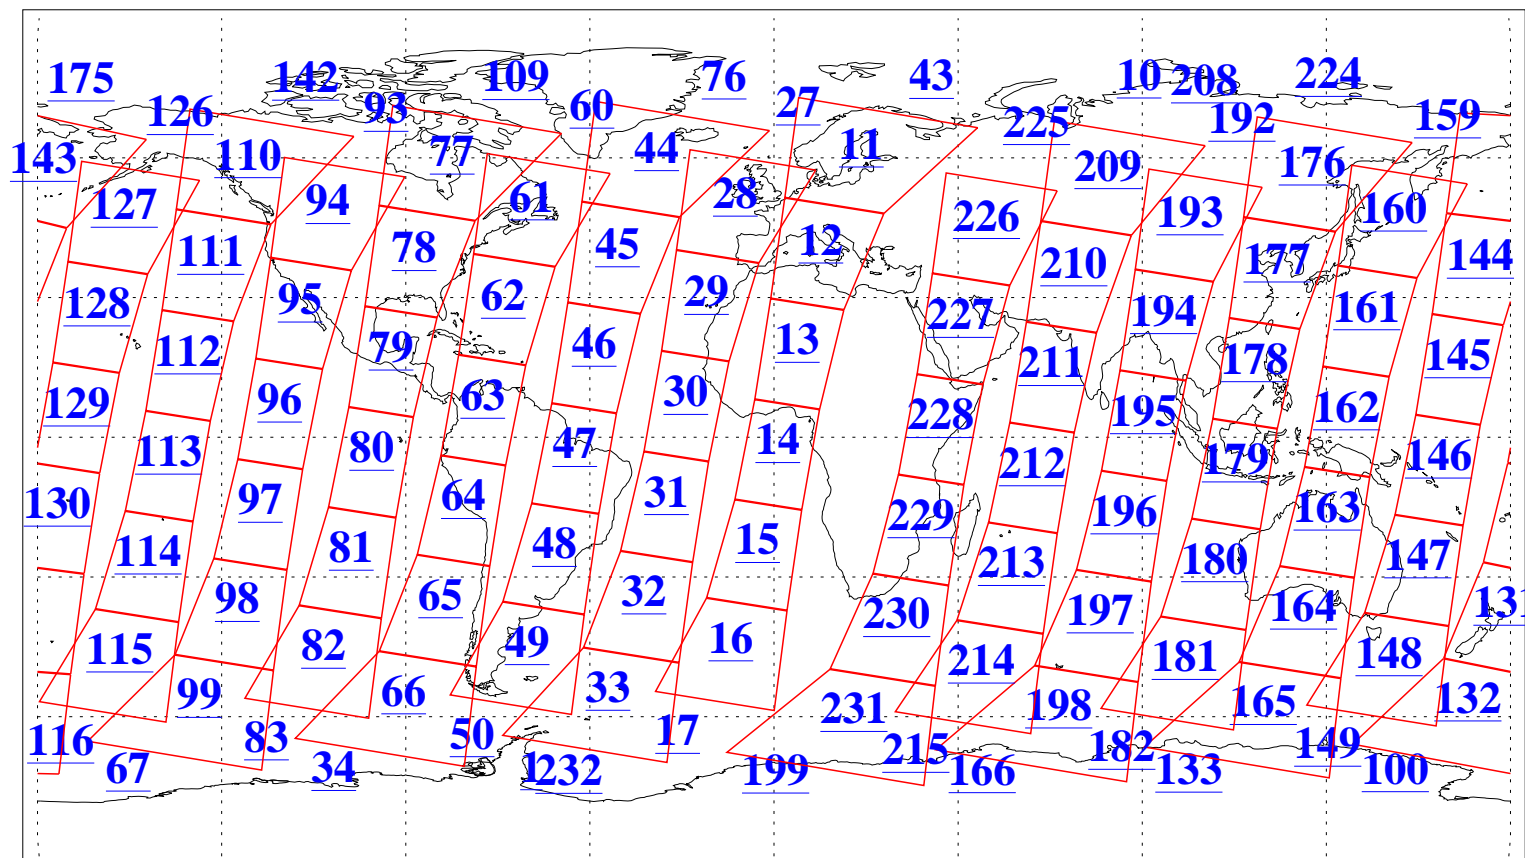

L1B Availability  
AMSU Granules: 240  
HSB Granules: 0  
AIRS Granules: 240

2 Dec 2003  
DoY 336  
Aqua Day 577  
Granules: 1 to 120

Granules: 121 to 240

Legend: AMSU Available, HSB Available, AIRS Available

L1B Availability  
AMSU Granules: 240  
HSB Granules: 0  
AIRS Granules: 240

2 Dec 2003  
DoY 336  
Aqua Day 577

Ascending Granules

Descending Granules

Legend: AMSU Available, HSB Available, AIRS Available

L1B Availability  
 AMSU Granules: 240  
 HSB Granules: 0  
 AIRS Granules: 240

2 Dec 2003  
 DoY 336  
 Aqua Day 577

Northern Hemisphere Granules

Southern Hemisphere Granules

Legend: AMSU Available, HSB Available, AIRS Available