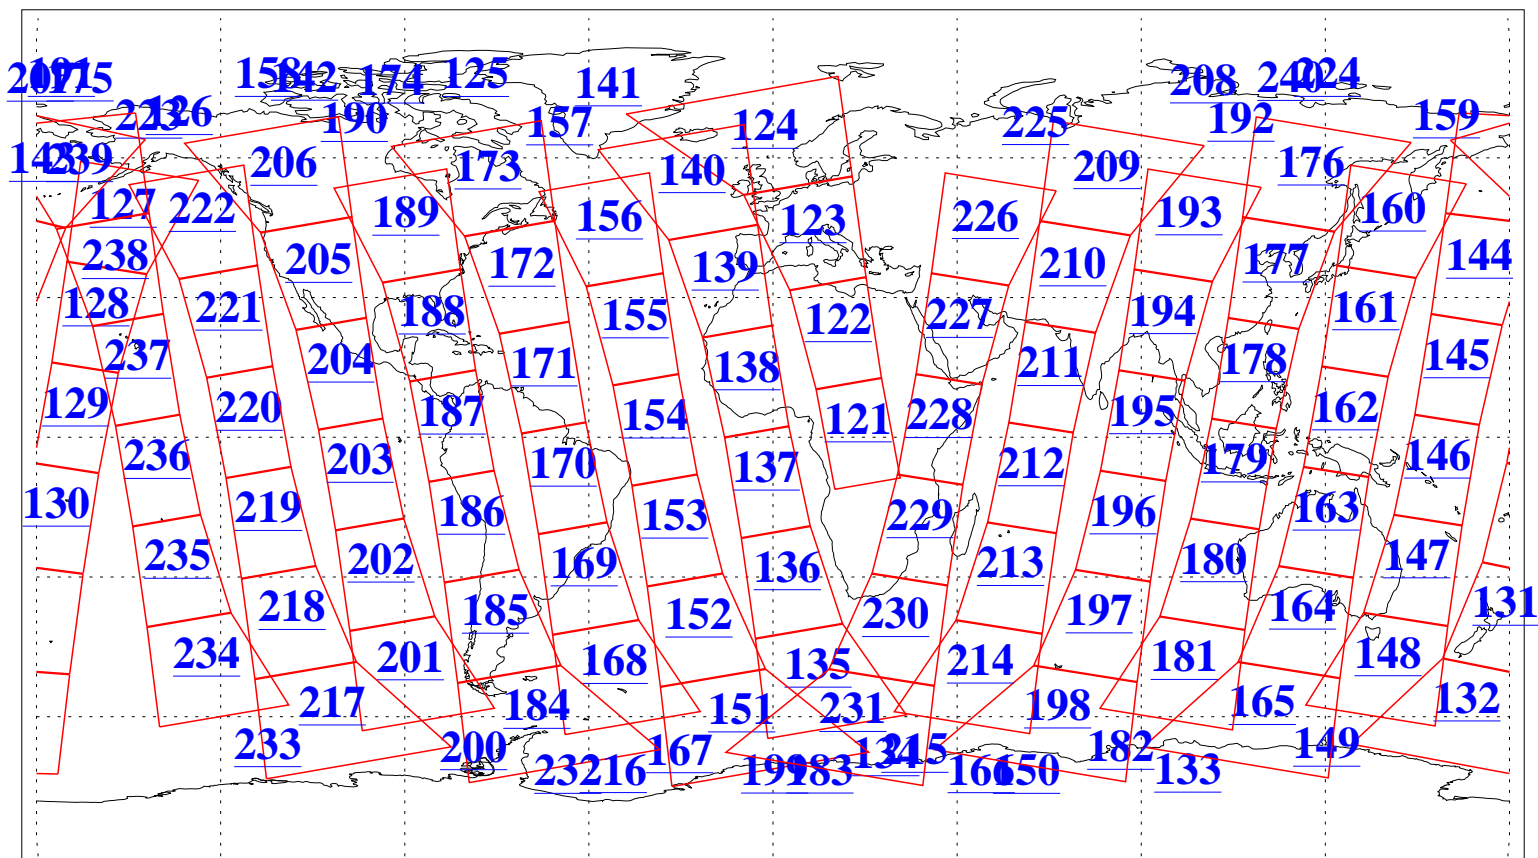

L1B Availability  
AMSU Granules: 240  
HSB Granules: 0  
AIRS Granules: 240

2 Dec 2003  
DoY 336  
Aqua Day 577  
Granules: 1 to 120

Granules: 121 to 240

Legend: AMSU Available, HSB Available, AIRS Available

L1B Availability  
AMSU Granules: 240  
HSB Granules: 0  
AIRS Granules: 240

2 Dec 2003  
DoY 336  
Aqua Day 577

Ascending Granules

Descending Granules

Legend: AMSU Available, HSB Available, AIRS Available

L1B Availability  
 AMSU Granules: 240  
 HSB Granules: 0  
 AIRS Granules: 240

2 Dec 2003  
 DoY 336  
 Aqua Day 577

Northern Hemisphere Granules

Southern Hemisphere Granules

Legend: AMSU Available, HSB Available, AIRS Available