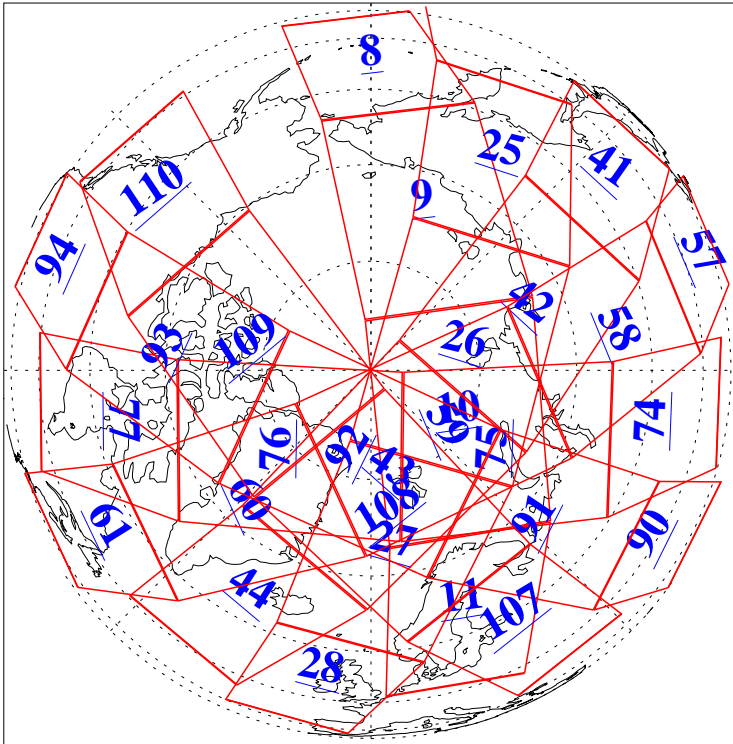

L1B Availability  
AMSU Granules: 240  
HSB Granules: 0  
AIRS Granules: 240

2 Dec 2003  
DoY 336  
Aqua Day 577  
Granules: 1 to 120

Granules: 121 to 240

Legend: AMSU Available, HSB Available, AIRS Available

L1B Availability  
AMSU Granules: 240  
HSB Granules: 0  
AIRS Granules: 240

2 Dec 2003  
DoY 336  
Aqua Day 577

Ascending Granules

Descending Granules

Legend: AMSU Available, HSB Available, AIRS Available

L1B Availability  
 AMSU Granules: 240  
 HSB Granules: 0  
 AIRS Granules: 240

2 Dec 2003  
 DoY 336  
 Aqua Day 577

Northern Hemisphere Granules

Southern Hemisphere Granules

Legend: AMSU Available, HSB Available, AIRS Available