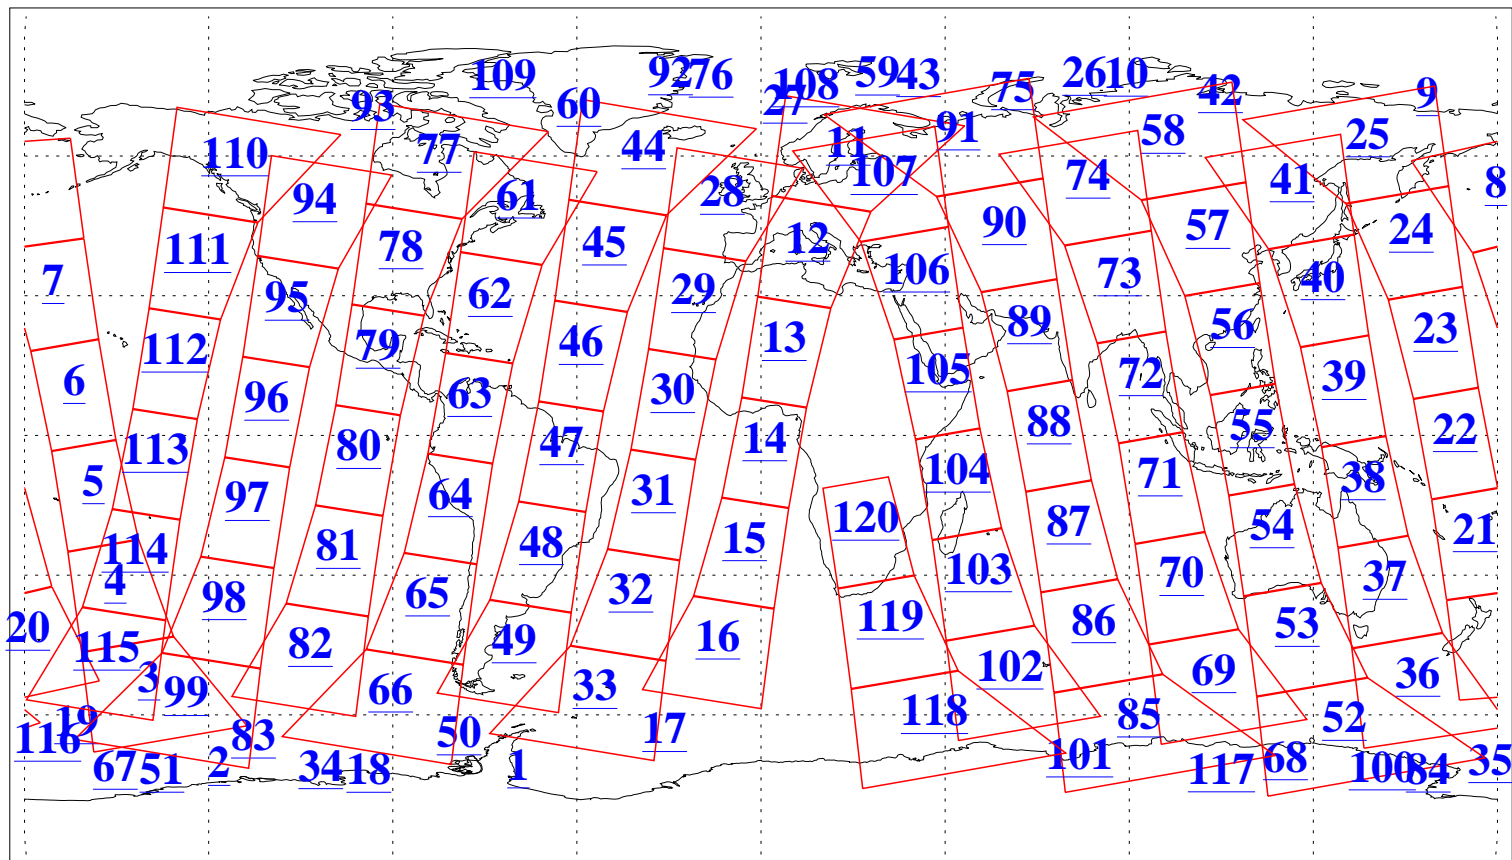

L1B Availability  
AMSU Granules: 240  
HSB Granules: 0  
AIRS Granules: 240

2 Dec 2003  
DoY 336  
Aqua Day 577  
Granules: 1 to 120

Granules: 121 to 240

Legend: AMSU Available, HSB Available, AIRS Available

L1B Availability  
AMSU Granules: 240  
HSB Granules: 0  
AIRS Granules: 240

2 Dec 2003  
DoY 336  
Aqua Day 577

Ascending Granules

Descending Granules

Legend: AMSU Available, HSB Available, AIRS Available

L1B Availability  
 AMSU Granules: 240  
 HSB Granules: 0  
 AIRS Granules: 240

2 Dec 2003  
 DoY 336  
 Aqua Day 577

Northern Hemisphere Granules

Southern Hemisphere Granules

Legend: AMSU Available, HSB Available, AIRS Available