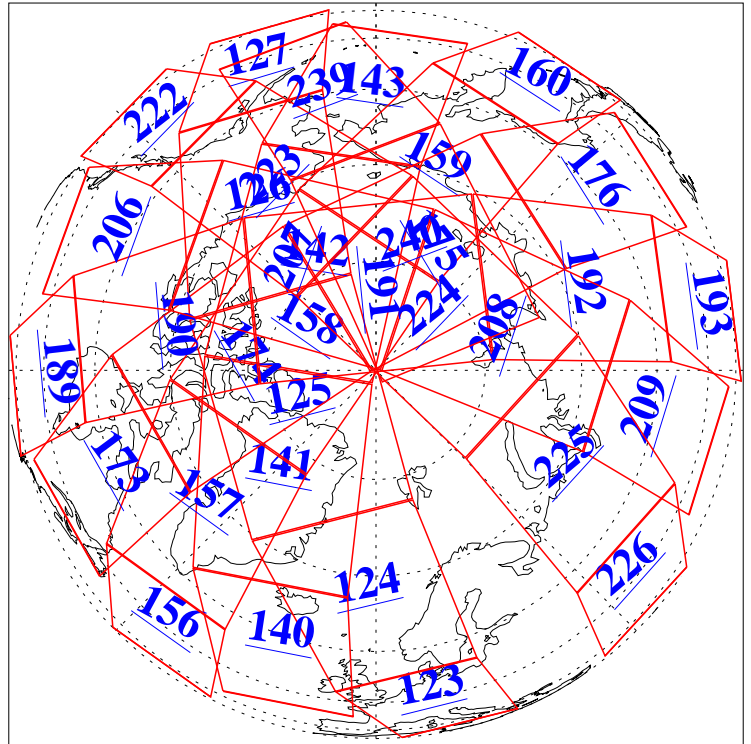

L1B Availability  
AMSU Granules: 240  
HSB Granules: 0  
AIRS Granules: 240

2 Dec 2003  
DoY 336  
Aqua Day 577  
Granules: 1 to 120

Granules: 121 to 240

Legend: AMSU Available, HSB Available, AIRS Available

L1B Availability  
AMSU Granules: 240  
HSB Granules: 0  
AIRS Granules: 240

2 Dec 2003  
DoY 336  
Aqua Day 577

Ascending Granules

Descending Granules

Legend: AMSU Available, HSB Available, AIRS Available

L1B Availability  
 AMSU Granules: 240  
 HSB Granules: 0  
 AIRS Granules: 240

2 Dec 2003  
 DoY 336  
 Aqua Day 577

Northern Hemisphere Granules

Southern Hemisphere Granules

Legend: AMSU Available, HSB Available, AIRS Available