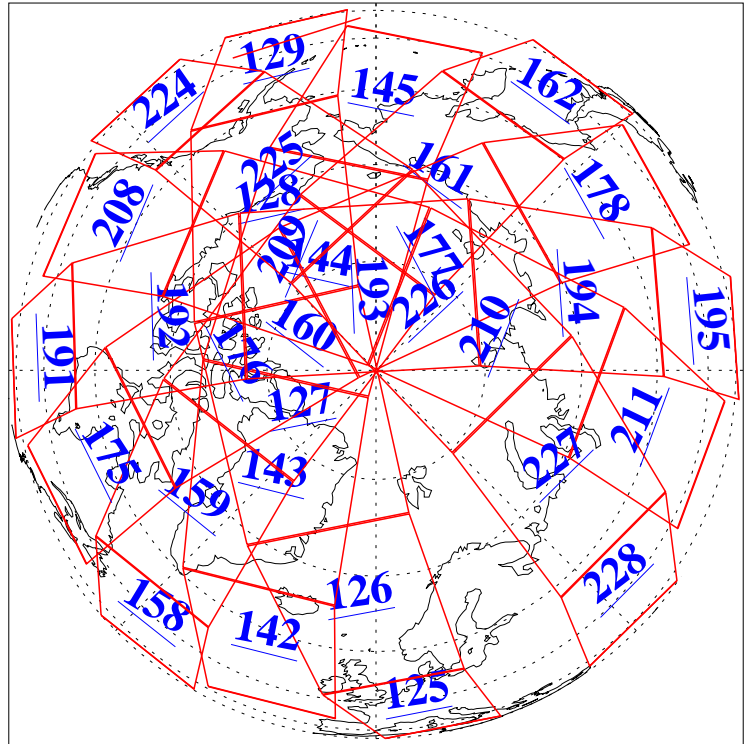

L1B Availability  
AMSU Granules: 240  
HSB Granules: 0  
AIRS Granules: 240

30 Nov 2003  
DoY 334  
Aqua Day 575  
Granules: 1 to 120

Granules: 121 to 240

Legend: AMSU Available, HSB Available, AIRS Available

L1B Availability  
AMSU Granules: 240  
HSB Granules: 0  
AIRS Granules: 240

30 Nov 2003  
DoY 334  
Aqua Day 575

Ascending Granules

Descending Granules

Legend: AMSU Available, HSB Available, AIRS Available

L1B Availability  
 AMSU Granules: 240  
 HSB Granules: 0  
 AIRS Granules: 240

30 Nov 2003  
 DoY 334  
 Aqua Day 575

Northern Hemisphere Granules

Southern Hemisphere Granules

Legend: AMSU Available, HSB Available, AIRS Available