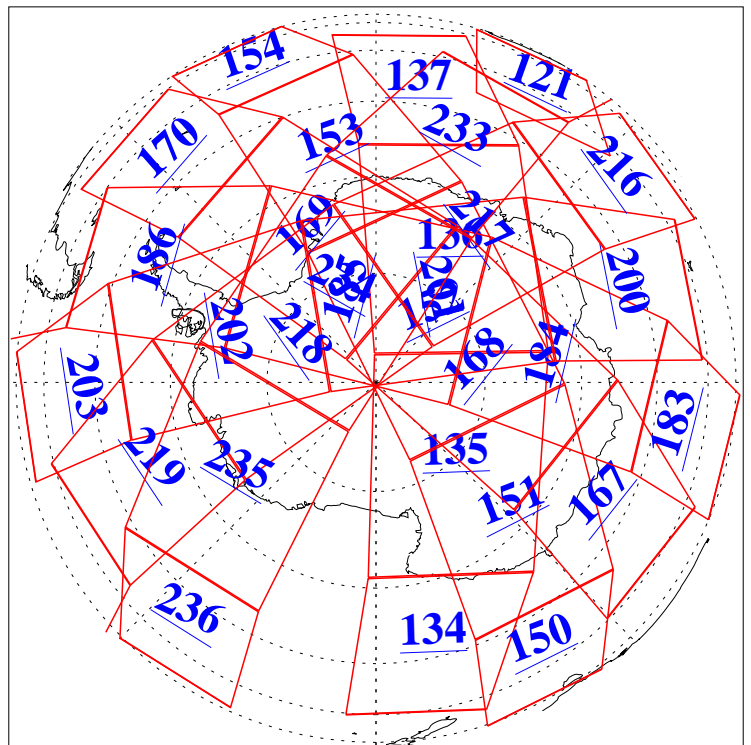

L1B Availability  
AMSU Granules: 240  
HSB Granules: 0  
AIRS Granules: 240

30 Nov 2003  
DoY 334  
Aqua Day 575  
Granules: 1 to 120

Granules: 121 to 240

Legend: AMSU Available, HSB Available, AIRS Available

L1B Availability  
AMSU Granules: 240  
HSB Granules: 0  
AIRS Granules: 240

30 Nov 2003  
DoY 334  
Aqua Day 575

Ascending Granules

Descending Granules

Legend: AMSU Available, HSB Available, AIRS Available

L1B Availability  
 AMSU Granules: 240  
 HSB Granules: 0  
 AIRS Granules: 240

30 Nov 2003  
 DoY 334  
 Aqua Day 575

Northern Hemisphere Granules

Southern Hemisphere Granules

Legend: AMSU Available, HSB Available, AIRS Available