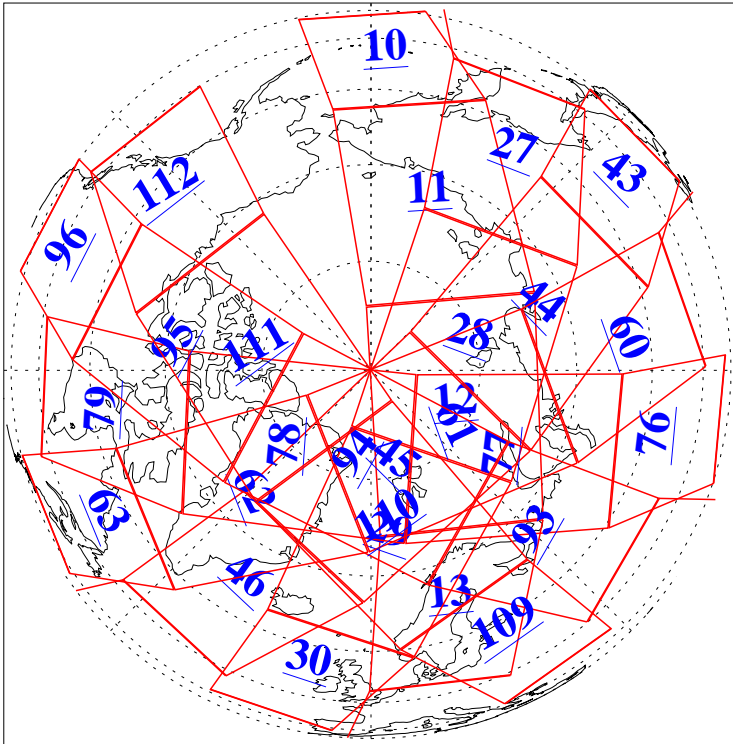

L1B Availability  
AMSU Granules: 240  
HSB Granules: 0  
AIRS Granules: 240

30 Nov 2003  
DoY 334  
Aqua Day 575  
Granules: 1 to 120

Granules: 121 to 240

Legend: AMSU Available, HSB Available, AIRS Available

L1B Availability  
AMSU Granules: 240  
HSB Granules: 0  
AIRS Granules: 240

30 Nov 2003  
DoY 334  
Aqua Day 575

Ascending Granules

Descending Granules

Legend: AMSU Available, HSB Available, AIRS Available

L1B Availability  
 AMSU Granules: 240  
 HSB Granules: 0  
 AIRS Granules: 240

30 Nov 2003  
 DoY 334  
 Aqua Day 575

Northern Hemisphere Granules

Southern Hemisphere Granules

Legend: AMSU Available, HSB Available, AIRS Available