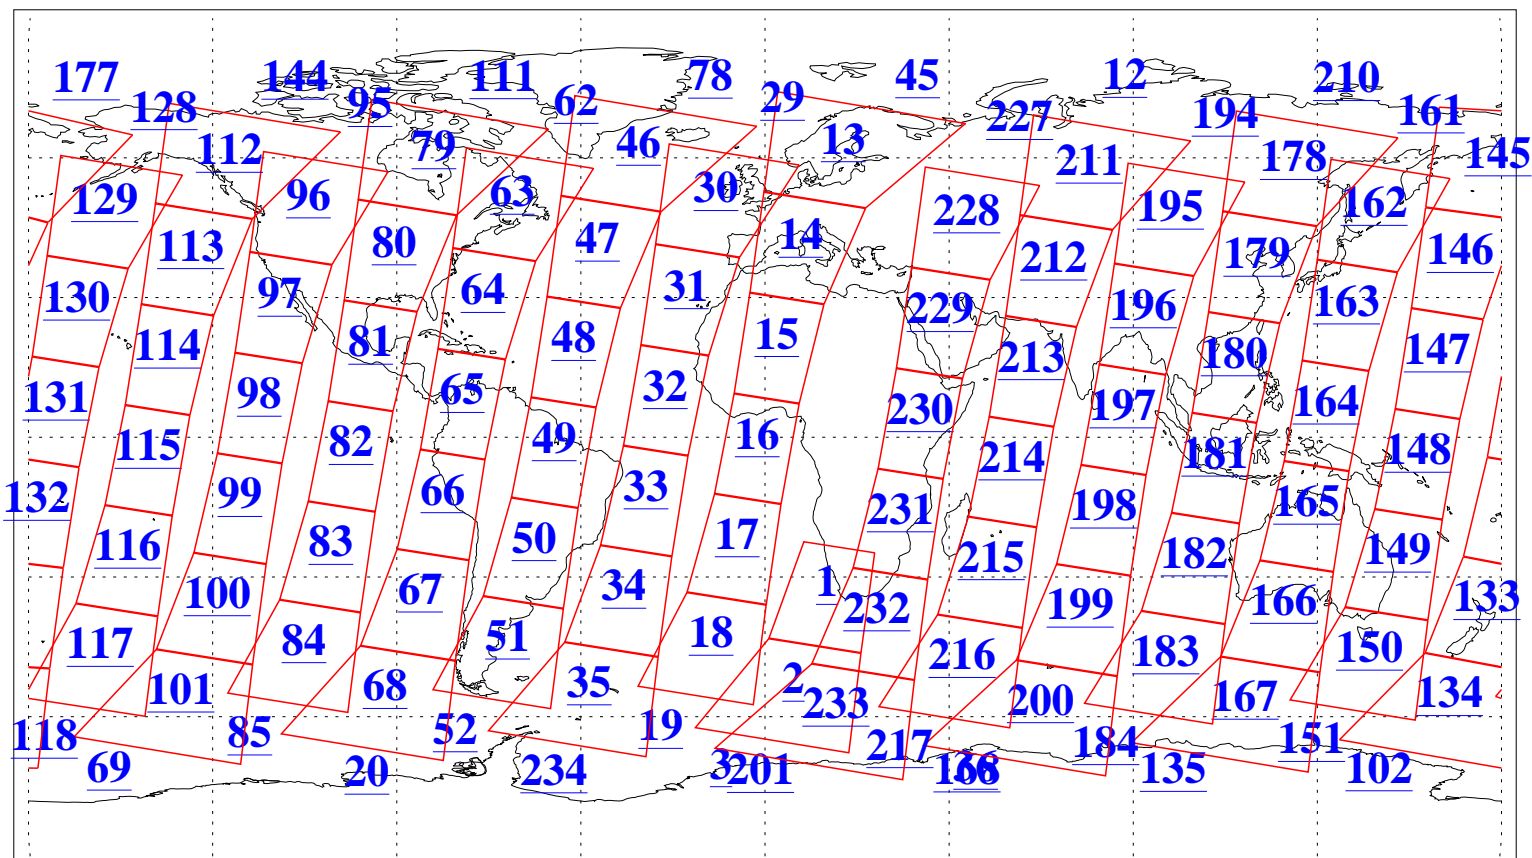

L1B Availability  
AMSU Granules: 240  
HSB Granules: 0  
AIRS Granules: 240

30 Nov 2003  
DoY 334  
Aqua Day 575  
Granules: 1 to 120

Granules: 121 to 240

Legend: AMSU Available, HSB Available, AIRS Available

L1B Availability  
AMSU Granules: 240  
HSB Granules: 0  
AIRS Granules: 240

30 Nov 2003  
DoY 334  
Aqua Day 575

Ascending Granules

Descending Granules

Legend: AMSU Available, HSB Available, AIRS Available

L1B Availability  
 AMSU Granules: 240  
 HSB Granules: 0  
 AIRS Granules: 240

30 Nov 2003  
 DoY 334  
 Aqua Day 575

Northern Hemisphere Granules

Southern Hemisphere Granules

Legend: AMSU Available, HSB Available, AIRS Available