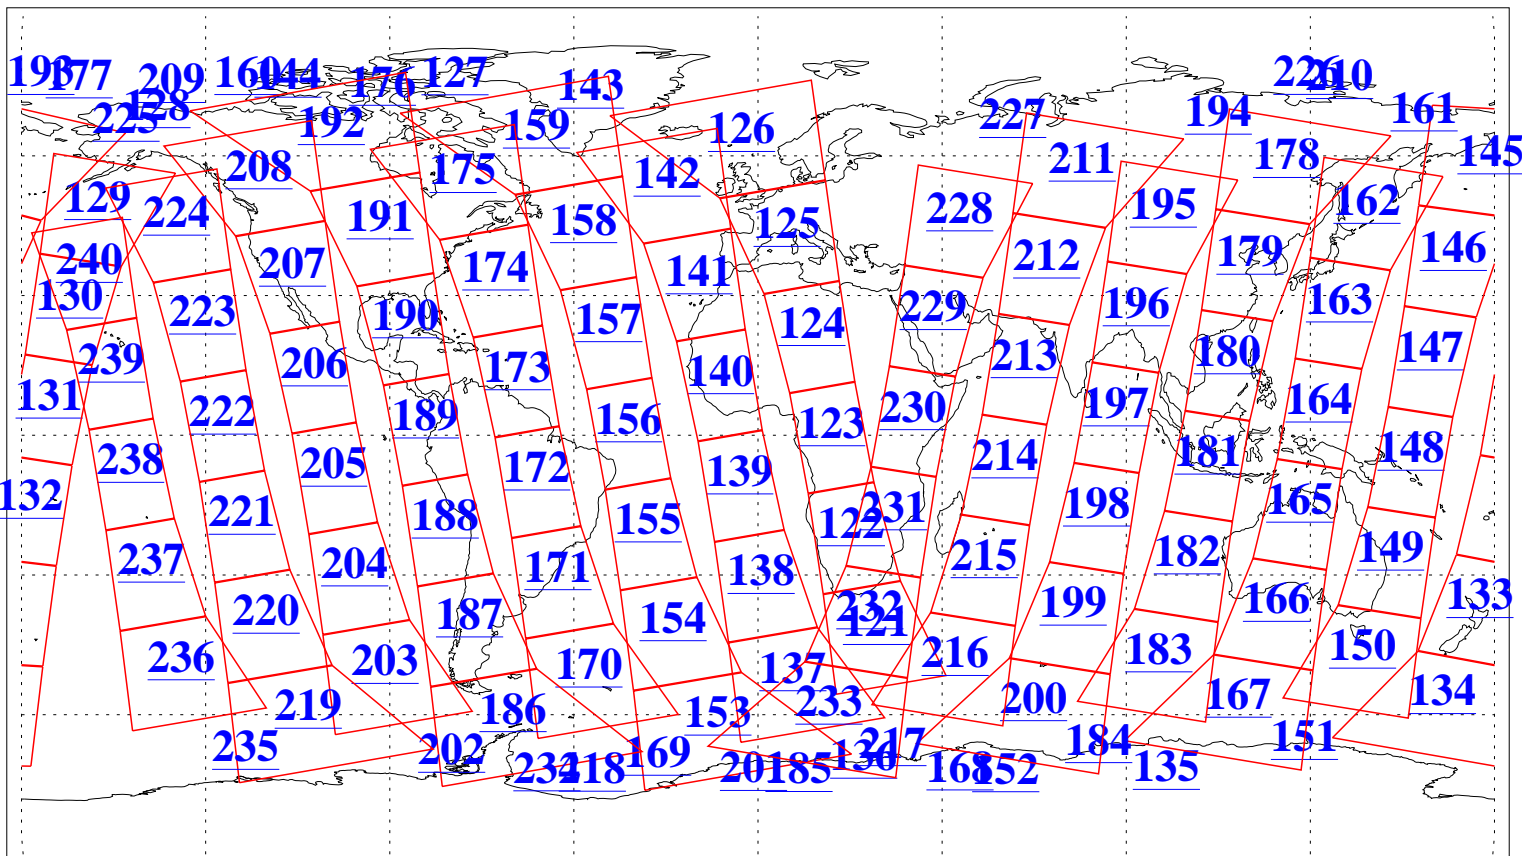

L1B Availability  
AMSU Granules: 240  
HSB Granules: 0  
AIRS Granules: 240

30 Nov 2003  
DoY 334  
Aqua Day 575  
Granules: 1 to 120

Granules: 121 to 240

Legend: AMSU Available, HSB Available, AIRS Available

L1B Availability  
AMSU Granules: 240  
HSB Granules: 0  
AIRS Granules: 240

30 Nov 2003  
DoY 334  
Aqua Day 575

Ascending Granules

Descending Granules

Legend: AMSU Available, HSB Available, AIRS Available

L1B Availability  
 AMSU Granules: 240  
 HSB Granules: 0  
 AIRS Granules: 240

30 Nov 2003  
 DoY 334  
 Aqua Day 575

Northern Hemisphere Granules

Southern Hemisphere Granules

Legend: AMSU Available, HSB Available, AIRS Available