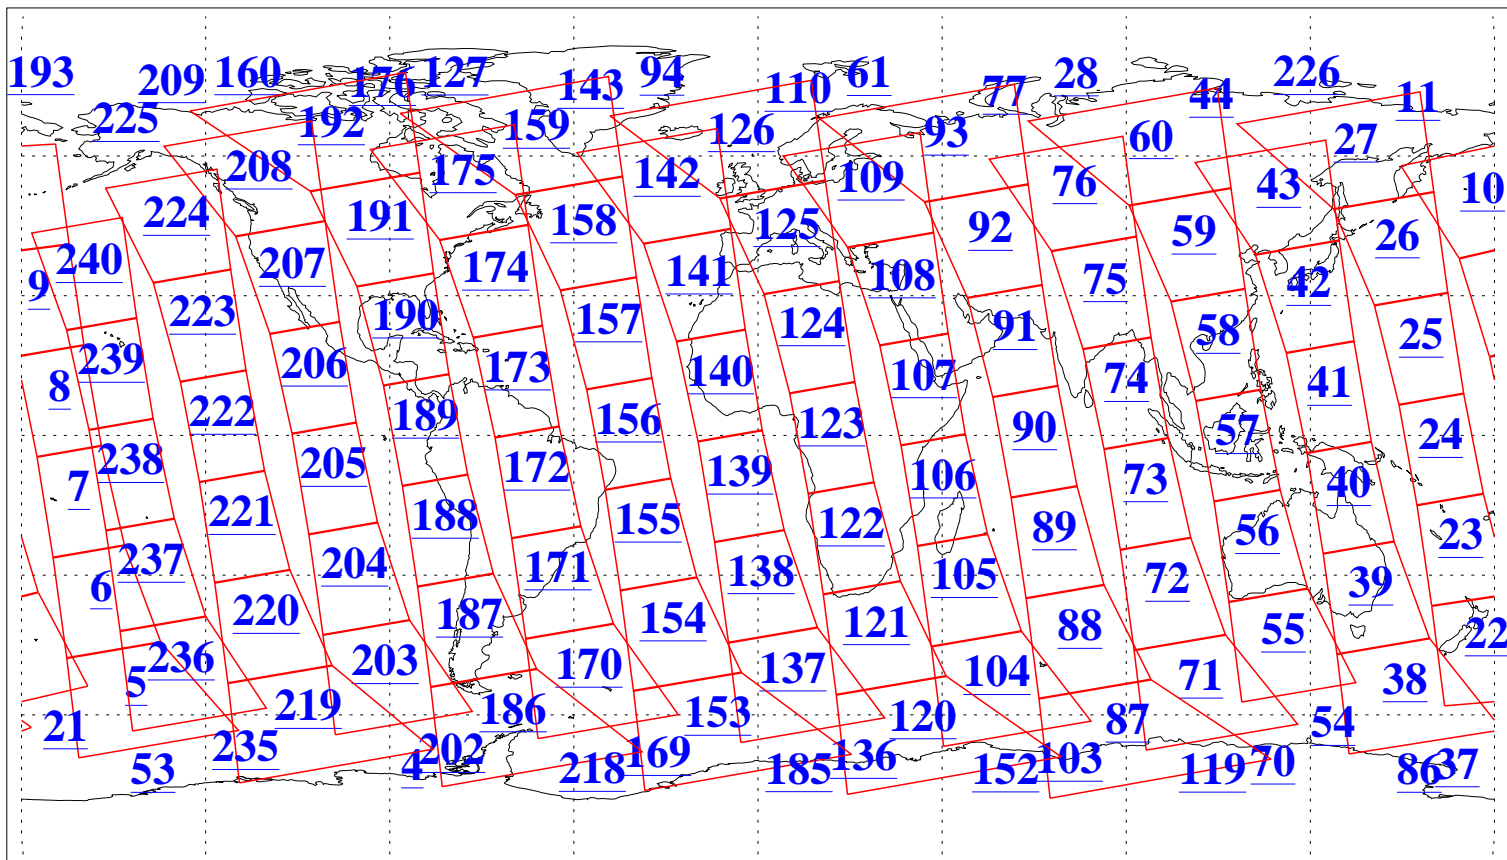

L1B Availability  
AMSU Granules: 240  
HSB Granules: 0  
AIRS Granules: 240

30 Nov 2003  
DoY 334  
Aqua Day 575  
Granules: 1 to 120

Granules: 121 to 240

Legend: AMSU Available, HSB Available, AIRS Available

L1B Availability  
AMSU Granules: 240  
HSB Granules: 0  
AIRS Granules: 240

30 Nov 2003  
DoY 334  
Aqua Day 575

Ascending Granules

Descending Granules

Legend: AMSU Available, HSB Available, AIRS Available

L1B Availability  
 AMSU Granules: 240  
 HSB Granules: 0  
 AIRS Granules: 240

30 Nov 2003  
 DoY 334  
 Aqua Day 575

Northern Hemisphere Granules

Southern Hemisphere Granules

Legend: AMSU Available, HSB Available, AIRS Available