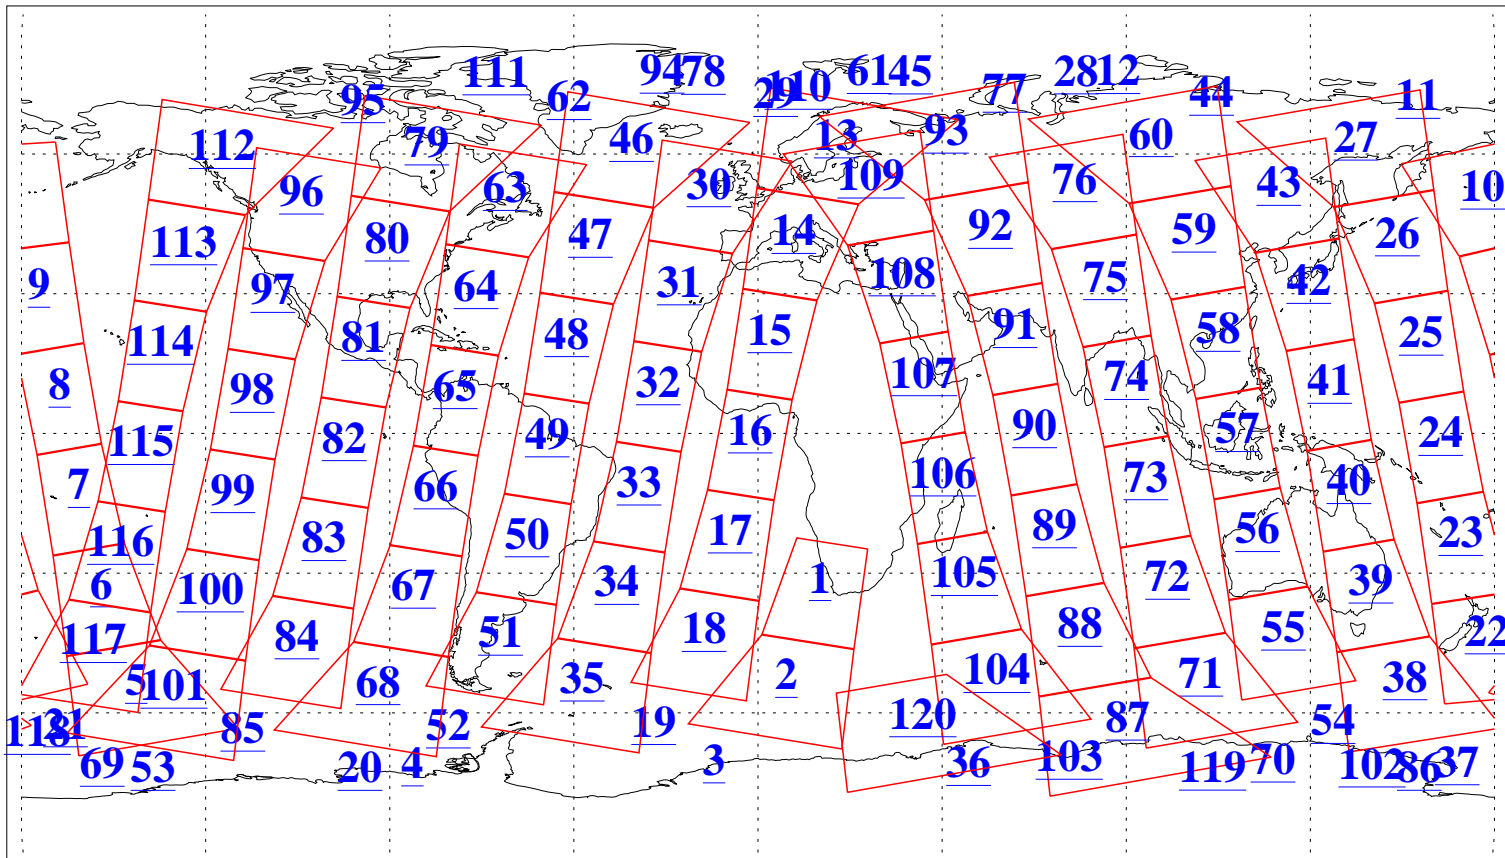

L1B Availability  
AMSU Granules: 240  
HSB Granules: 0  
AIRS Granules: 240

30 Nov 2003  
DoY 334  
Aqua Day 575  
Granules: 1 to 120

Granules: 121 to 240

Legend: AMSU Available, HSB Available, AIRS Available

L1B Availability  
AMSU Granules: 240  
HSB Granules: 0  
AIRS Granules: 240

30 Nov 2003  
DoY 334  
Aqua Day 575

Ascending Granules

Descending Granules

Legend: AMSU Available, HSB Available, AIRS Available

L1B Availability  
 AMSU Granules: 240  
 HSB Granules: 0  
 AIRS Granules: 240

30 Nov 2003  
 DoY 334  
 Aqua Day 575

Northern Hemisphere Granules

Southern Hemisphere Granules

Legend: AMSU Available, HSB Available, AIRS Available