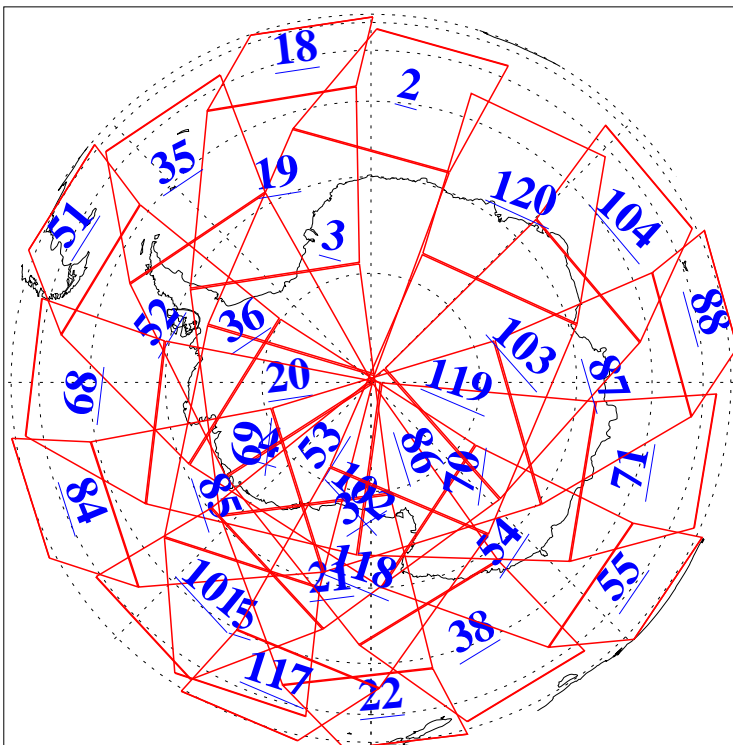

L1B Availability  
AMSU Granules: 240  
HSB Granules: 0  
AIRS Granules: 240

30 Nov 2003  
DoY 334  
Aqua Day 575  
Granules: 1 to 120

Granules: 121 to 240

Legend: AMSU Available, HSB Available, AIRS Available

L1B Availability  
AMSU Granules: 240  
HSB Granules: 0  
AIRS Granules: 240

30 Nov 2003  
DoY 334  
Aqua Day 575

Ascending Granules

Descending Granules

Legend: AMSU Available, HSB Available, AIRS Available

L1B Availability  
 AMSU Granules: 240  
 HSB Granules: 0  
 AIRS Granules: 240

30 Nov 2003  
 DoY 334  
 Aqua Day 575

Northern Hemisphere Granules

Southern Hemisphere Granules

Legend: AMSU Available, HSB Available, AIRS Available