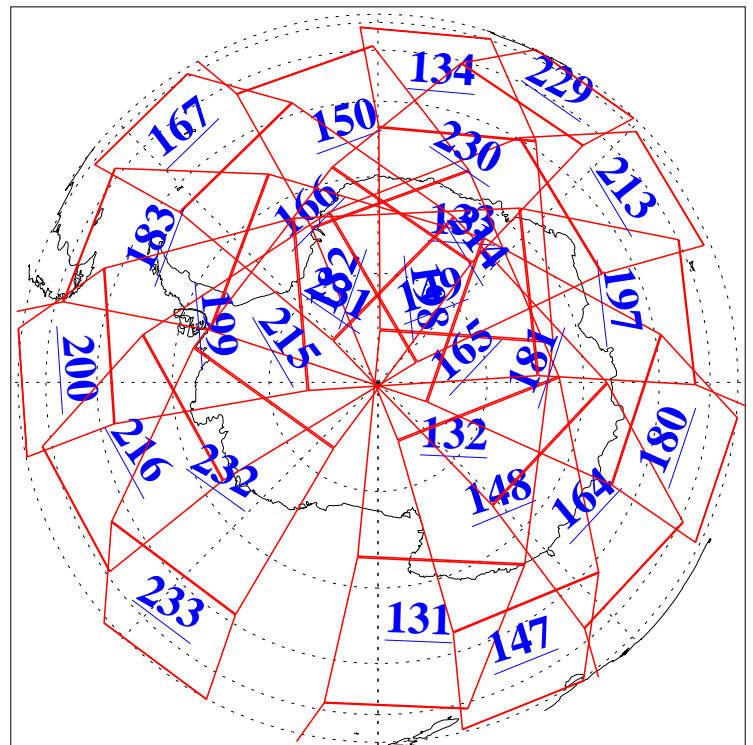

L1B Availability  
AMSU Granules: 240  
HSB Granules: 0  
AIRS Granules: 240

25 Nov 2003  
DoY 329  
Aqua Day 570

Ascending Granules

Descending Granules

Legend: AMSU Available, HSB Available, AIRS Available

L1B Availability  
 AMSU Granules: 240  
 HSB Granules: 0  
 AIRS Granules: 240

25 Nov 2003  
 DoY 329  
 Aqua Day 570

Northern Hemisphere Granules

Southern Hemisphere Granules

Legend: AMSU Available, HSB Available, AIRS Available