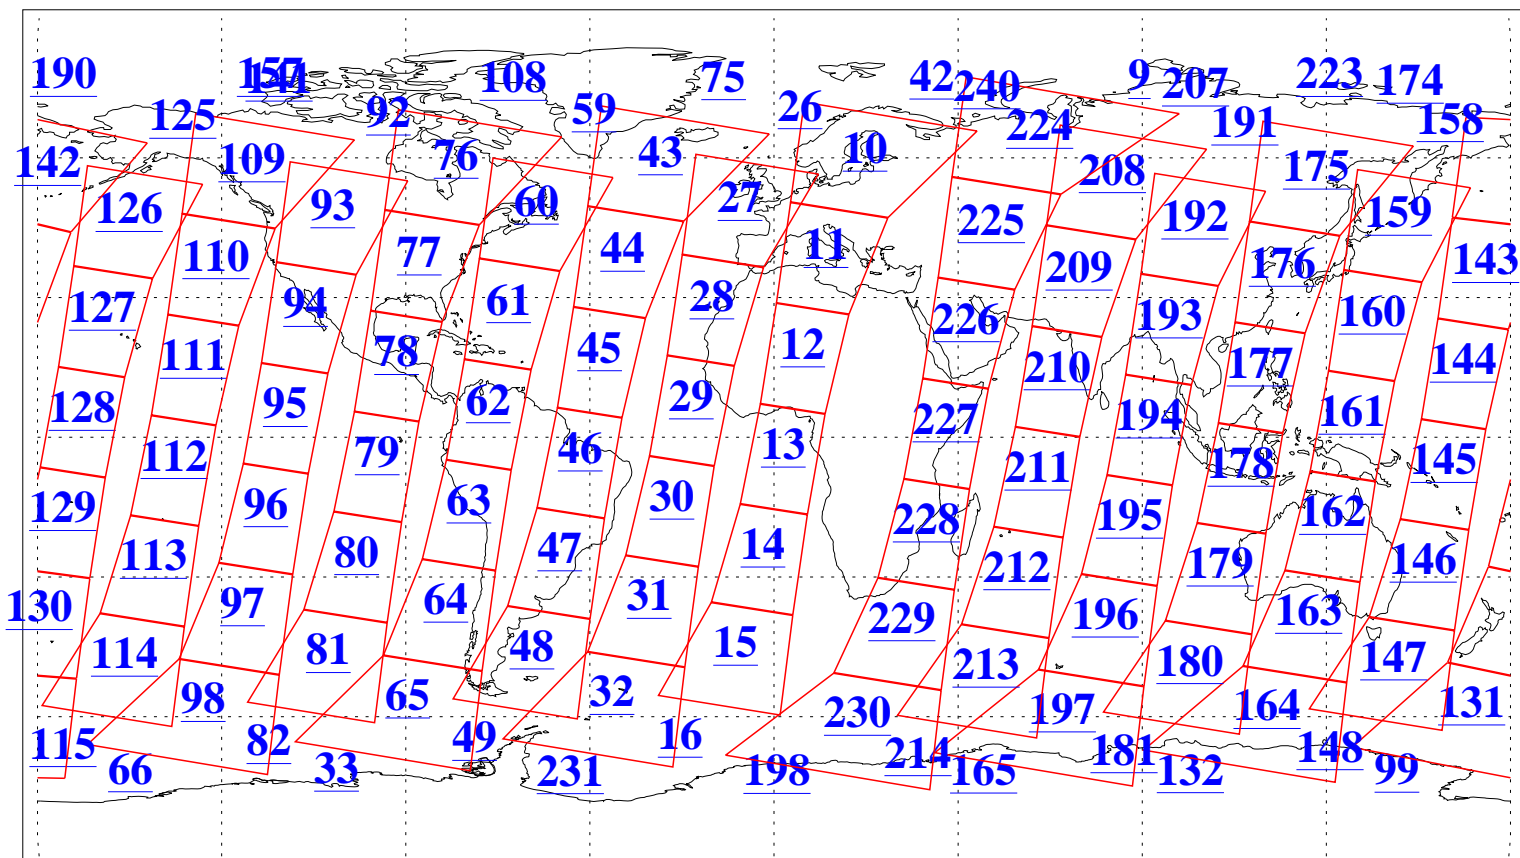

L1B Availability  
AMSU Granules: 240  
HSB Granules: 0  
AIRS Granules: 240

25 Nov 2003  
DoY 329  
Aqua Day 570  
Granules: 1 to 120

Granules: 121 to 240

Legend: AMSU Available, HSB Available, AIRS Available

L1B Availability  
AMSU Granules: 240  
HSB Granules: 0  
AIRS Granules: 240

25 Nov 2003  
DoY 329  
Aqua Day 570

Ascending Granules

Descending Granules

Legend: AMSU Available, HSB Available, AIRS Available

L1B Availability  
 AMSU Granules: 240  
 HSB Granules: 0  
 AIRS Granules: 240

25 Nov 2003  
 DoY 329  
 Aqua Day 570

Northern Hemisphere Granules

Southern Hemisphere Granules

Legend: AMSU Available, HSB Available, AIRS Available