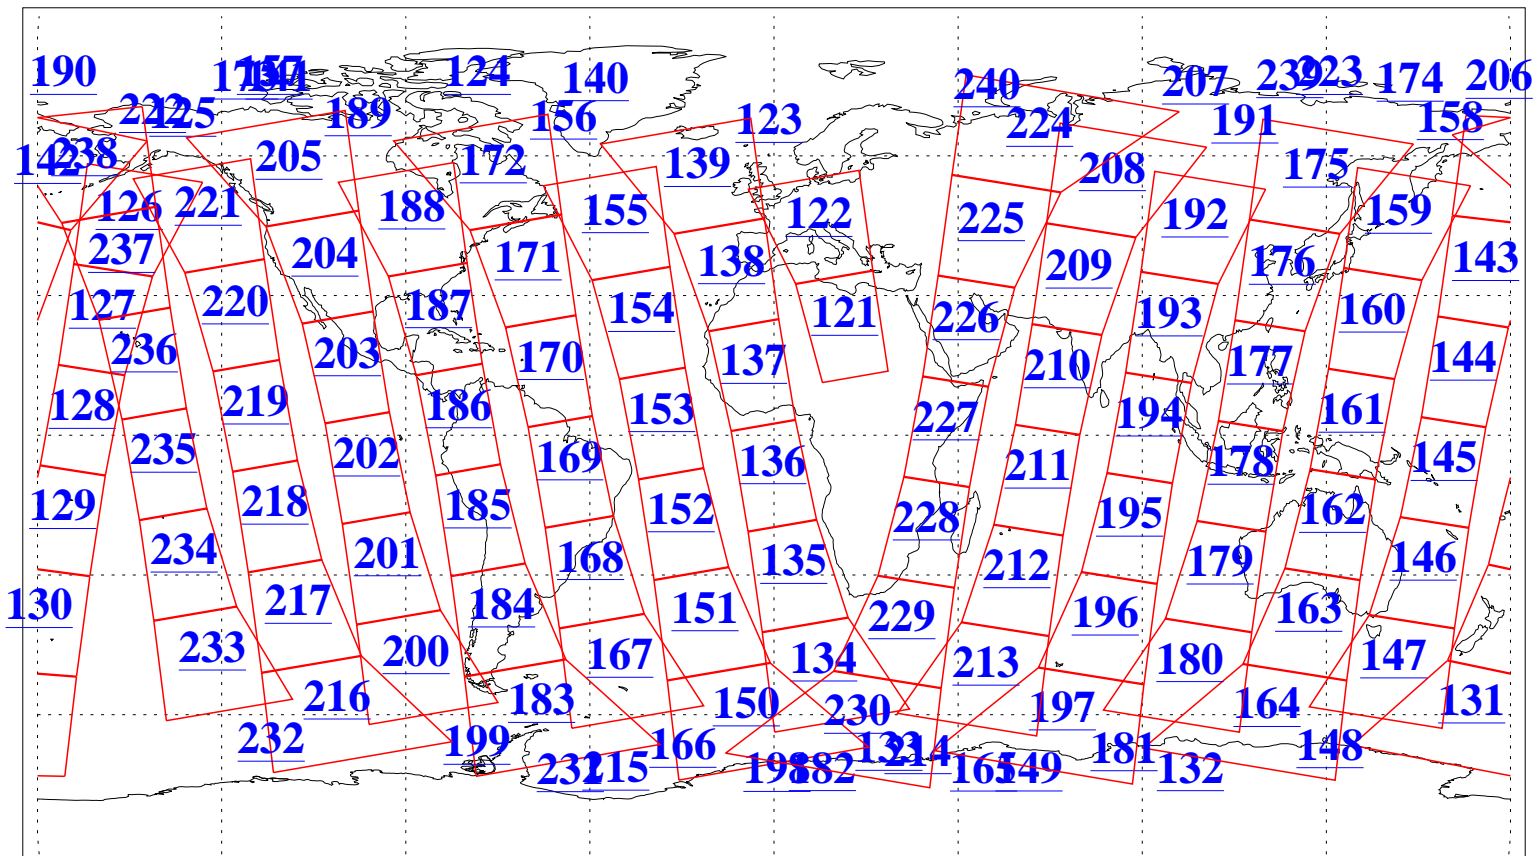

L1B Availability  
AMSU Granules: 240  
HSB Granules: 0  
AIRS Granules: 240

25 Nov 2003  
DoY 329  
Aqua Day 570  
Granules: 1 to 120

Granules: 121 to 240

Legend: AMSU Available, HSB Available, AIRS Available

L1B Availability  
AMSU Granules: 240  
HSB Granules: 0  
AIRS Granules: 240

25 Nov 2003  
DoY 329  
Aqua Day 570

Ascending Granules

Descending Granules

Legend: AMSU Available, HSB Available, AIRS Available

L1B Availability  
 AMSU Granules: 240  
 HSB Granules: 0  
 AIRS Granules: 240

25 Nov 2003  
 DoY 329  
 Aqua Day 570

Northern Hemisphere Granules

Southern Hemisphere Granules

Legend: AMSU Available, HSB Available, AIRS Available