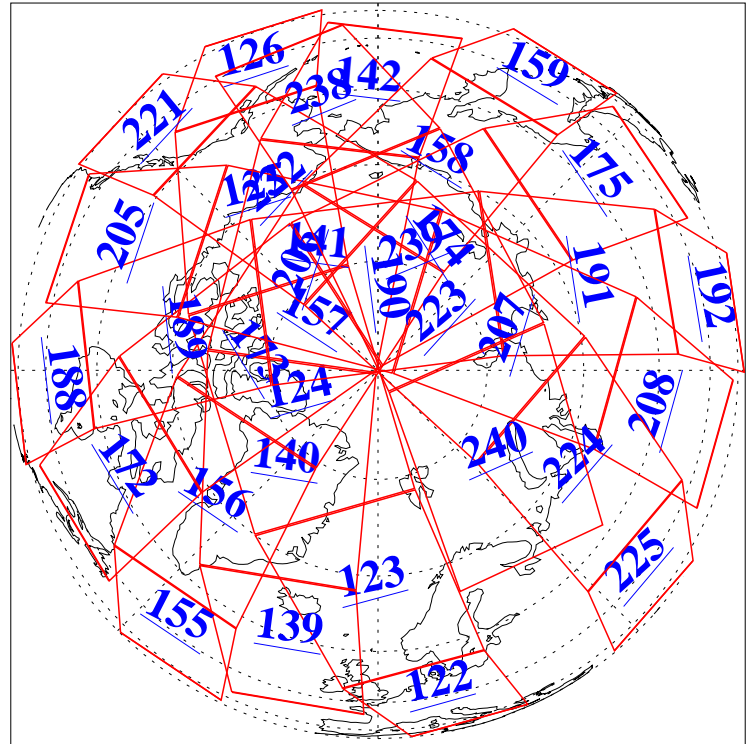

L1B Availability  
AMSU Granules: 240  
HSB Granules: 0  
AIRS Granules: 240

25 Nov 2003  
DoY 329  
Aqua Day 570  
Granules: 1 to 120

Granules: 121 to 240

Legend: AMSU Available, HSB Available, AIRS Available

L1B Availability  
AMSU Granules: 240  
HSB Granules: 0  
AIRS Granules: 240

25 Nov 2003  
DoY 329  
Aqua Day 570

Ascending Granules

Descending Granules

Legend: AMSU Available, HSB Available, AIRS Available

L1B Availability  
 AMSU Granules: 240  
 HSB Granules: 0  
 AIRS Granules: 240

25 Nov 2003  
 DoY 329  
 Aqua Day 570

Northern Hemisphere Granules

Southern Hemisphere Granules

Legend: AMSU Available, HSB Available, AIRS Available