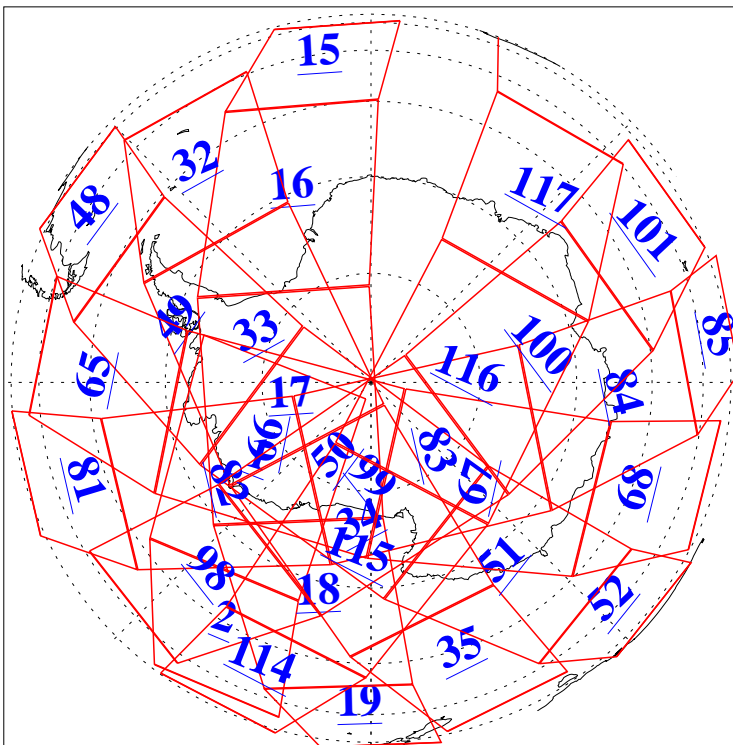

L1B Availability  
AMSU Granules: 240  
HSB Granules: 0  
AIRS Granules: 240

25 Nov 2003  
DoY 329  
Aqua Day 570  
Granules: 1 to 120

Granules: 121 to 240

Legend: AMSU Available, HSB Available, AIRS Available

L1B Availability  
AMSU Granules: 240  
HSB Granules: 0  
AIRS Granules: 240

25 Nov 2003  
DoY 329  
Aqua Day 570

Ascending Granules

Descending Granules

Legend: AMSU Available, HSB Available, AIRS Available

L1B Availability  
 AMSU Granules: 240  
 HSB Granules: 0  
 AIRS Granules: 240

25 Nov 2003  
 DoY 329  
 Aqua Day 570

Northern Hemisphere Granules

Southern Hemisphere Granules

Legend: AMSU Available, HSB Available, AIRS Available