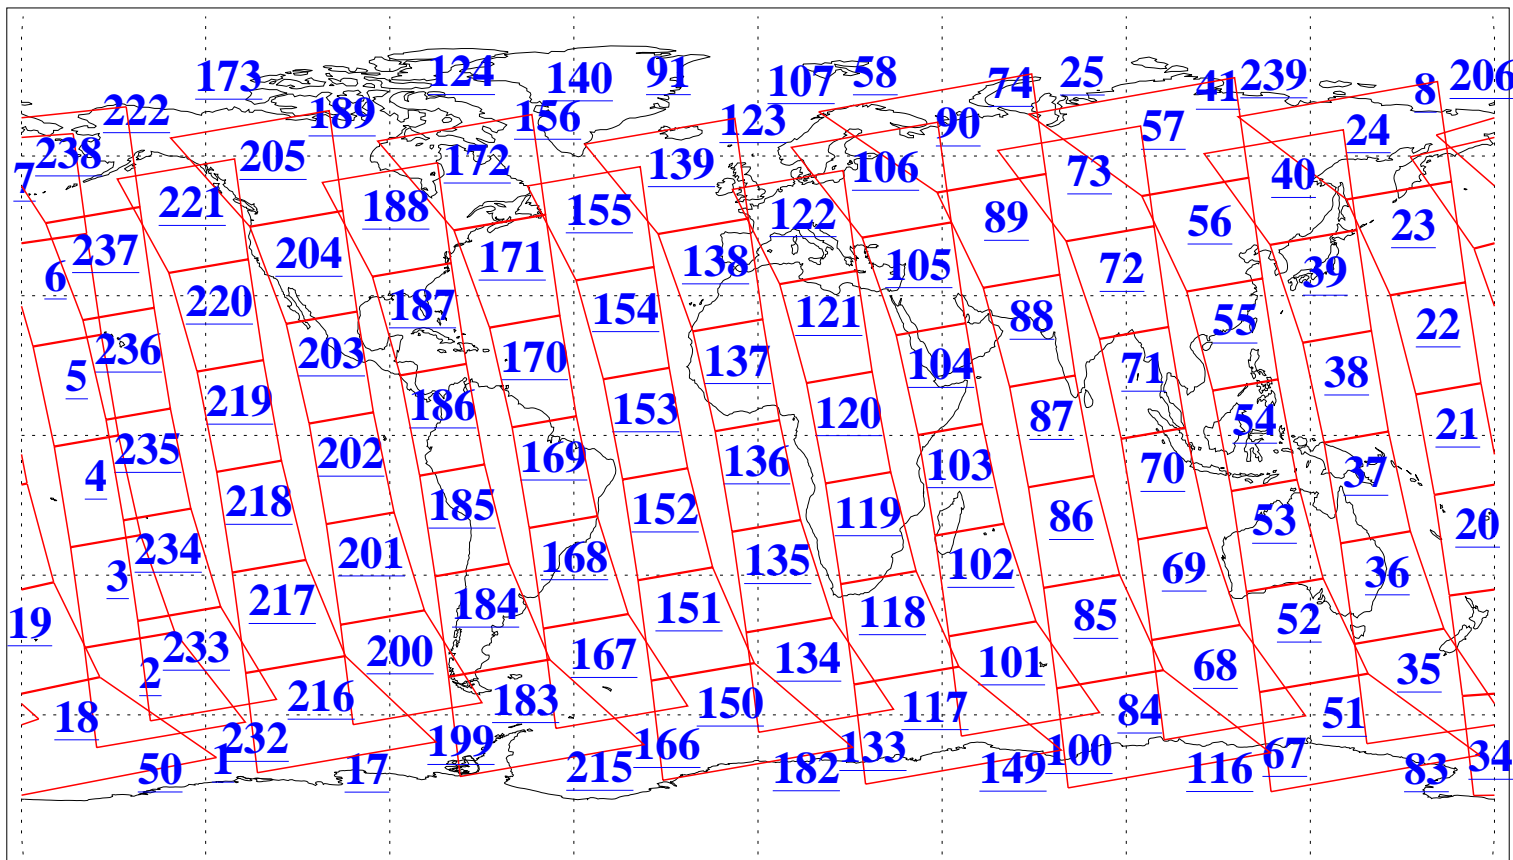

L1B Availability  
AMSU Granules: 240  
HSB Granules: 0  
AIRS Granules: 240

25 Nov 2003  
DoY 329  
Aqua Day 570  
Granules: 1 to 120

Granules: 121 to 240

Legend: AMSU Available, HSB Available, AIRS Available

L1B Availability  
AMSU Granules: 240  
HSB Granules: 0  
AIRS Granules: 240

25 Nov 2003  
DoY 329  
Aqua Day 570

Ascending Granules

Descending Granules

Legend: AMSU Available, HSB Available, AIRS Available

L1B Availability  
 AMSU Granules: 240  
 HSB Granules: 0  
 AIRS Granules: 240

25 Nov 2003  
 DoY 329  
 Aqua Day 570

Northern Hemisphere Granules

Southern Hemisphere Granules

Legend: AMSU Available, HSB Available, AIRS Available