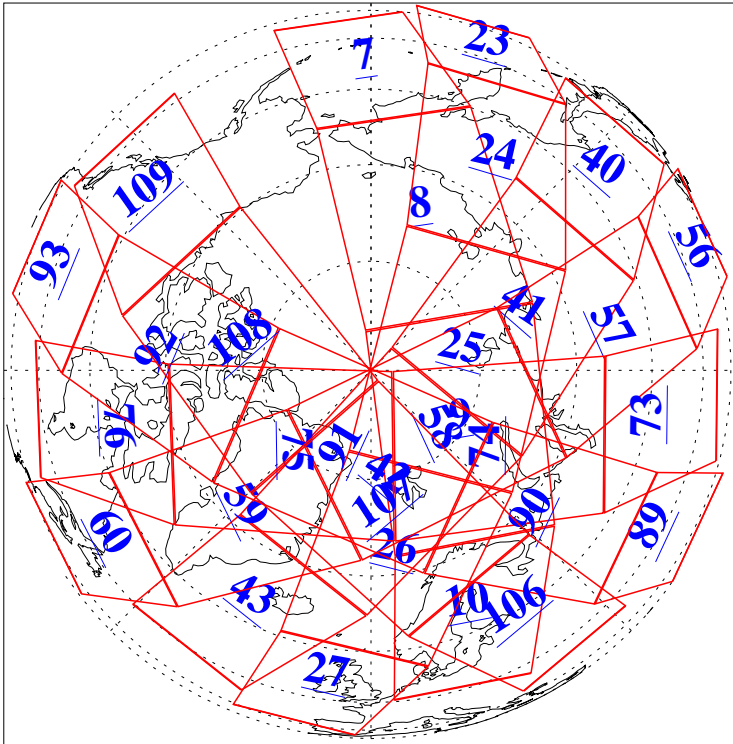

L1B Availability  
AMSU Granules: 240  
HSB Granules: 0  
AIRS Granules: 240

25 Nov 2003  
DoY 329  
Aqua Day 570  
Granules: 1 to 120

Granules: 121 to 240

Legend: AMSU Available, HSB Available, AIRS Available

L1B Availability  
AMSU Granules: 240  
HSB Granules: 0  
AIRS Granules: 240

25 Nov 2003  
DoY 329  
Aqua Day 570

Ascending Granules

Descending Granules

Legend: AMSU Available, HSB Available, AIRS Available

L1B Availability  
 AMSU Granules: 240  
 HSB Granules: 0  
 AIRS Granules: 240

25 Nov 2003  
 DoY 329  
 Aqua Day 570

Northern Hemisphere Granules

Southern Hemisphere Granules

Legend: AMSU Available, HSB Available, AIRS Available