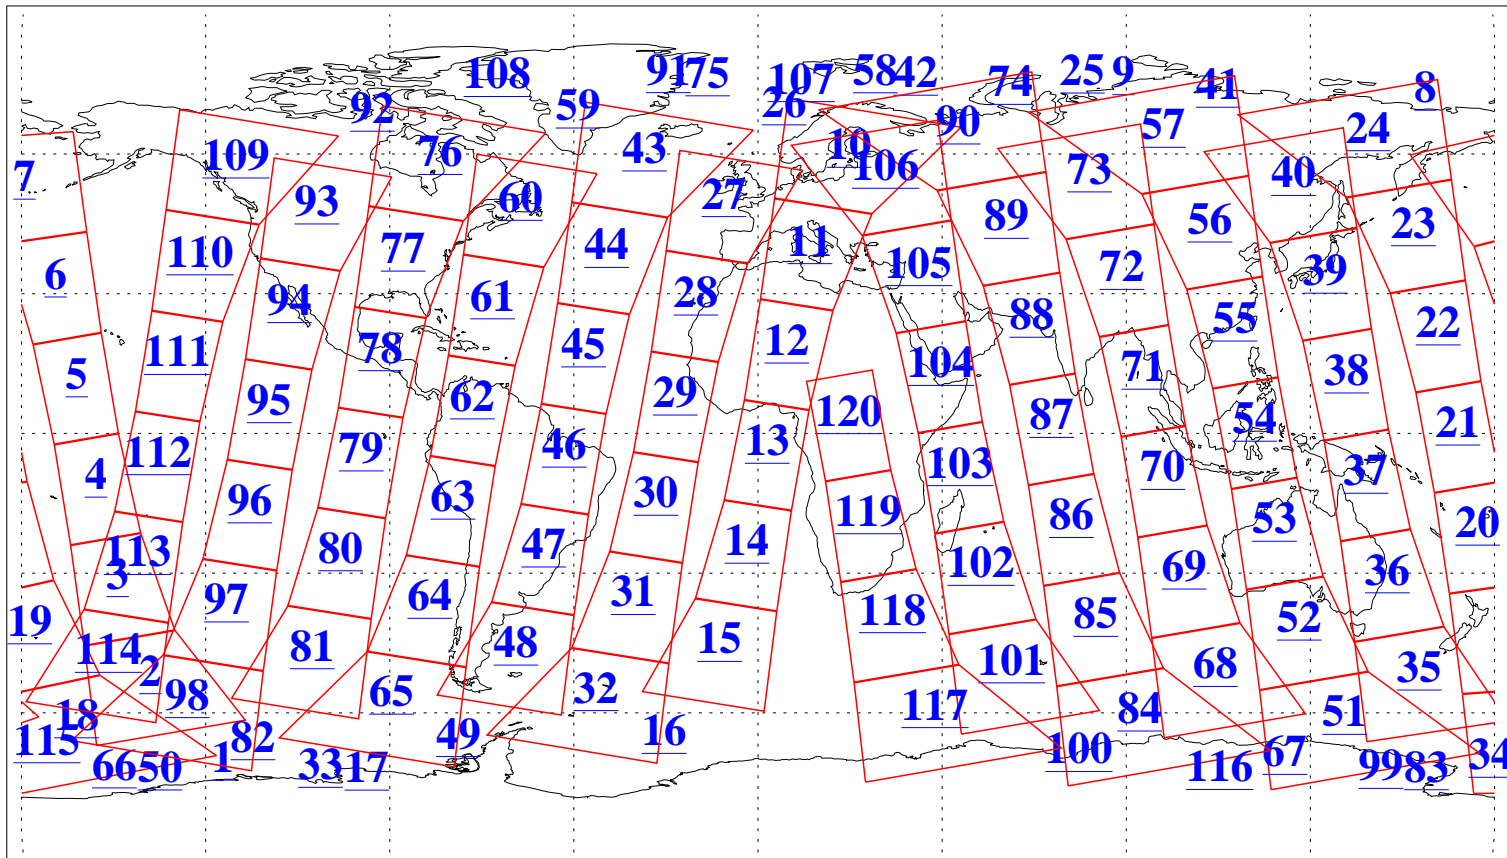

L1B Availability  
AMSU Granules: 240  
HSB Granules: 0  
AIRS Granules: 240

25 Nov 2003  
DoY 329  
Aqua Day 570  
Granules: 1 to 120

Granules: 121 to 240

Legend: AMSU Available, HSB Available, AIRS Available

L1B Availability  
AMSU Granules: 240  
HSB Granules: 0  
AIRS Granules: 240

25 Nov 2003  
DoY 329  
Aqua Day 570

Ascending Granules

Descending Granules

Legend: AMSU Available, HSB Available, AIRS Available

L1B Availability  
 AMSU Granules: 240  
 HSB Granules: 0  
 AIRS Granules: 240

25 Nov 2003  
 DoY 329  
 Aqua Day 570

Northern Hemisphere Granules

Southern Hemisphere Granules

Legend: AMSU Available, HSB Available, AIRS Available