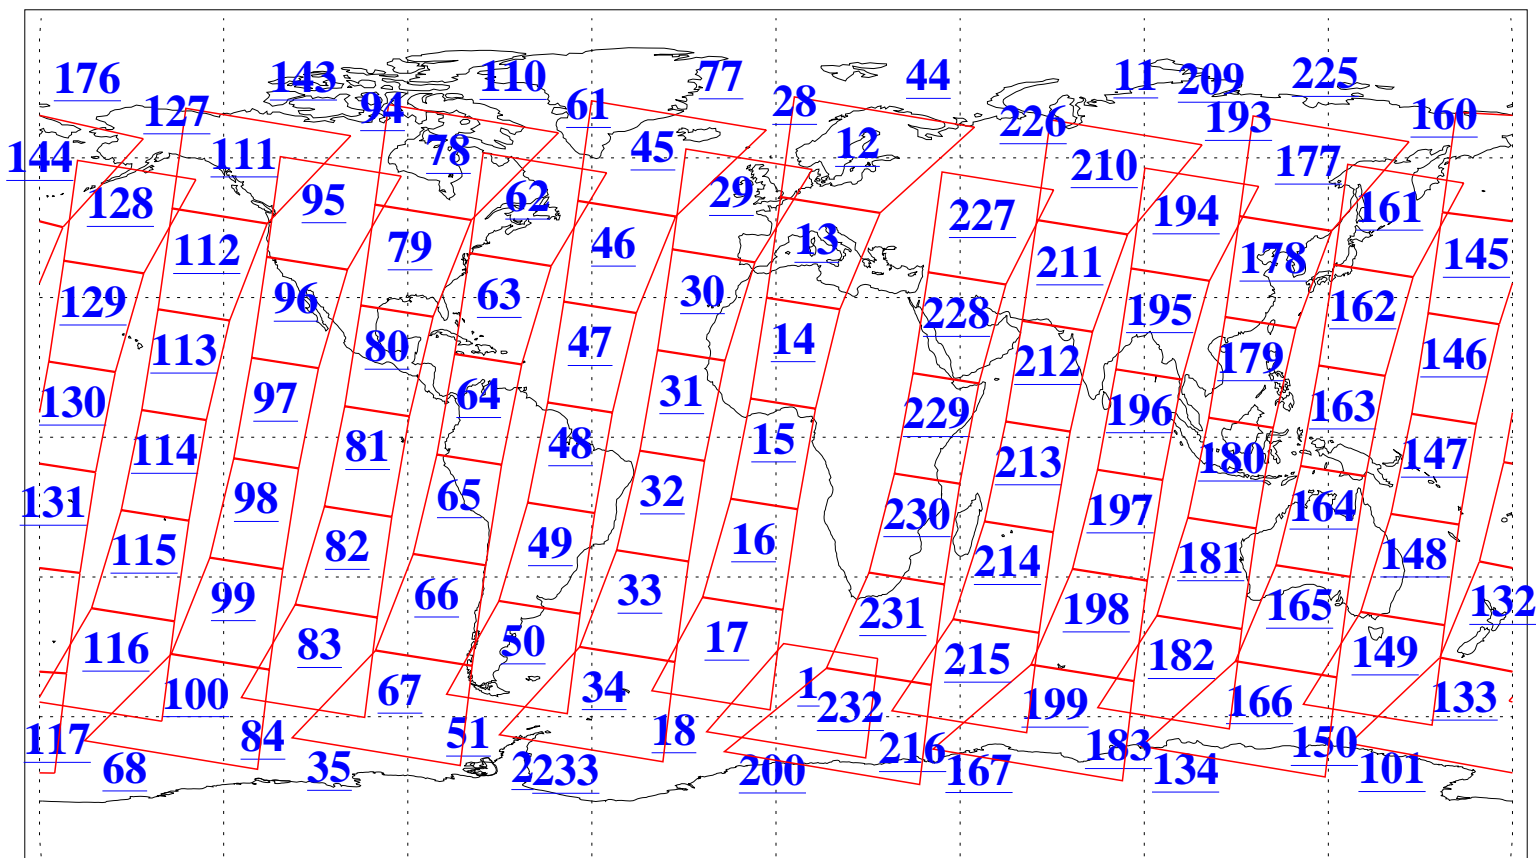

L1B Availability
AMSU Granules: 240
HSB Granules: 0
AIRS Granules: 240

23 Nov 2003
DoY 327
Aqua Day 568
Granules: 1 to 120

Granules: 121 to 240

Legend: AMSU Available, HSB Available, AIRS Available

L1B Availability
AMSU Granules: 240
HSB Granules: 0
AIRS Granules: 240

23 Nov 2003
DoY 327
Aqua Day 568

Ascending Granules

Descending Granules

Legend: AMSU Available, HSB Available, AIRS Available

L1B Availability
 AMSU Granules: 240
 HSB Granules: 0
 AIRS Granules: 240

23 Nov 2003
 DoY 327
 Aqua Day 568

Northern Hemisphere Granules

Southern Hemisphere Granules

Legend: AMSU Available, HSB Available, AIRS Available