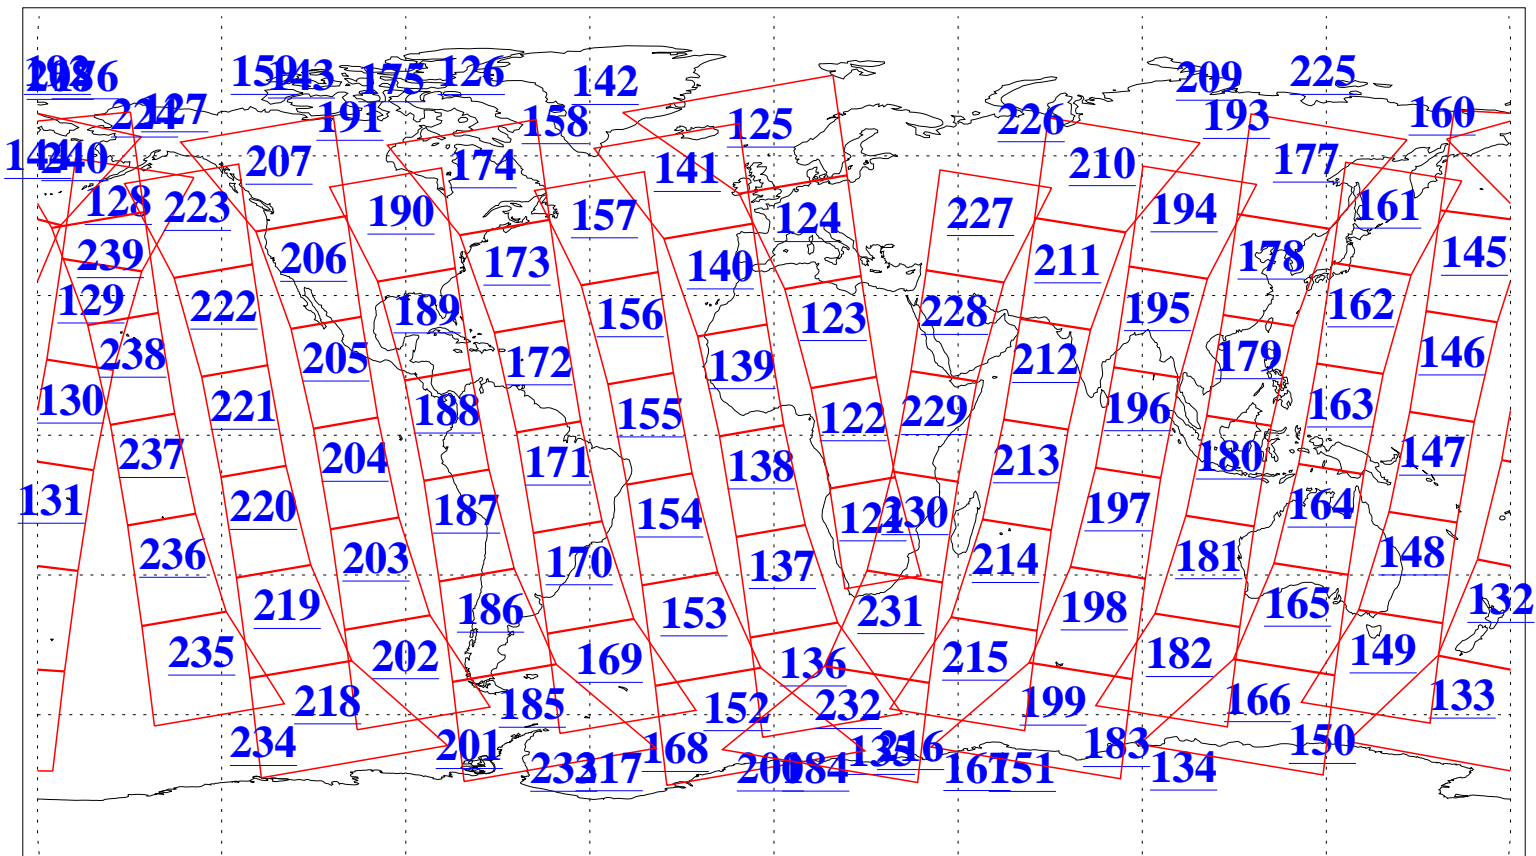

L1B Availability
AMSU Granules: 240
HSB Granules: 0
AIRS Granules: 240

23 Nov 2003
DoY 327
Aqua Day 568
Granules: 1 to 120

Granules: 121 to 240

Legend: AMSU Available, HSB Available, AIRS Available

L1B Availability
AMSU Granules: 240
HSB Granules: 0
AIRS Granules: 240

23 Nov 2003
DoY 327
Aqua Day 568

Ascending Granules

Descending Granules

Legend: AMSU Available, HSB Available, AIRS Available

L1B Availability
 AMSU Granules: 240
 HSB Granules: 0
 AIRS Granules: 240

23 Nov 2003
 DoY 327
 Aqua Day 568

Northern Hemisphere Granules

Southern Hemisphere Granules

Legend: AMSU Available, HSB Available, AIRS Available