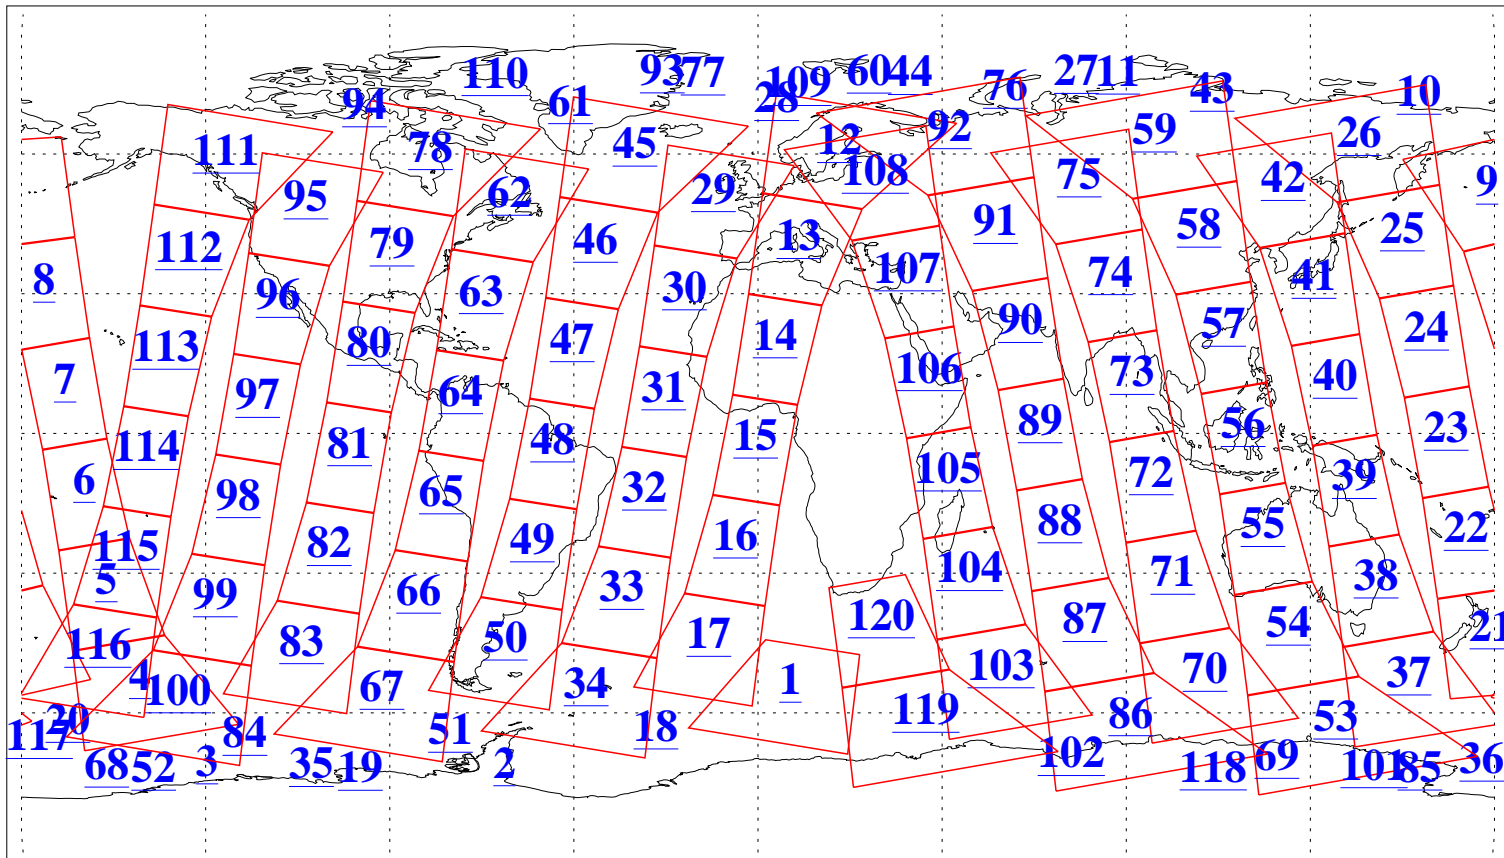

L1B Availability
AMSU Granules: 240
HSB Granules: 0
AIRS Granules: 240

23 Nov 2003
DoY 327
Aqua Day 568
Granules: 1 to 120

Granules: 121 to 240

Legend: AMSU Available, HSB Available, AIRS Available

L1B Availability
AMSU Granules: 240
HSB Granules: 0
AIRS Granules: 240

23 Nov 2003
DoY 327
Aqua Day 568

Ascending Granules

Descending Granules

Legend: AMSU Available, HSB Available, AIRS Available

L1B Availability
 AMSU Granules: 240
 HSB Granules: 0
 AIRS Granules: 240

23 Nov 2003
 DoY 327
 Aqua Day 568

Northern Hemisphere Granules

Southern Hemisphere Granules

Legend: AMSU Available, HSB Available, AIRS Available