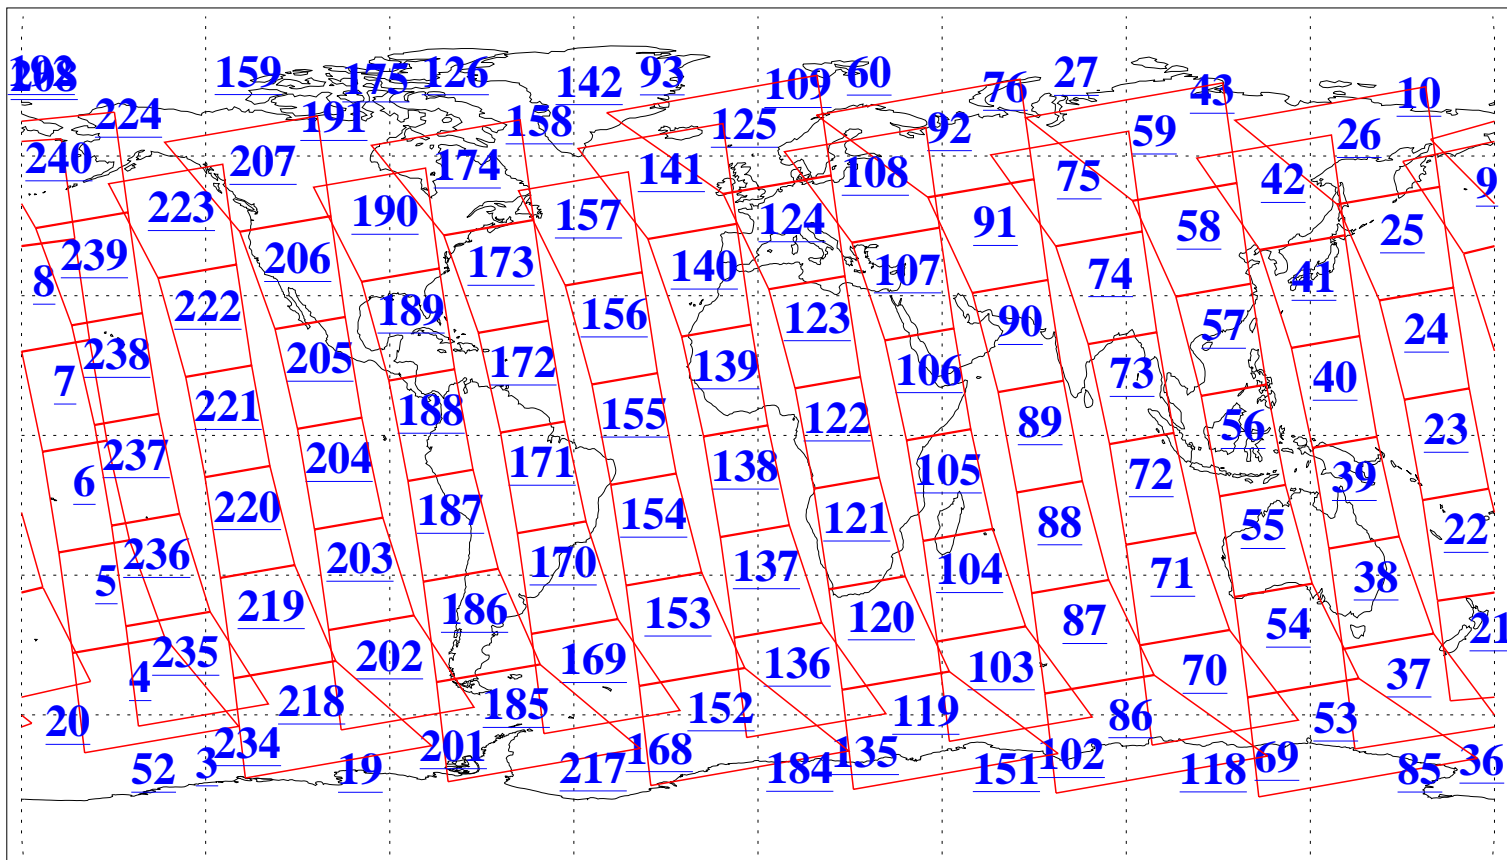

L1B Availability
AMSU Granules: 240
HSB Granules: 0
AIRS Granules: 240

23 Nov 2003
DoY 327
Aqua Day 568
Granules: 1 to 120

Granules: 121 to 240

Legend: AMSU Available, HSB Available, AIRS Available

L1B Availability
AMSU Granules: 240
HSB Granules: 0
AIRS Granules: 240

23 Nov 2003
DoY 327
Aqua Day 568

Ascending Granules

Descending Granules

Legend: AMSU Available, HSB Available, AIRS Available

L1B Availability
 AMSU Granules: 240
 HSB Granules: 0
 AIRS Granules: 240

23 Nov 2003
 DoY 327
 Aqua Day 568

Northern Hemisphere Granules

Southern Hemisphere Granules

Legend: AMSU Available, HSB Available, AIRS Available