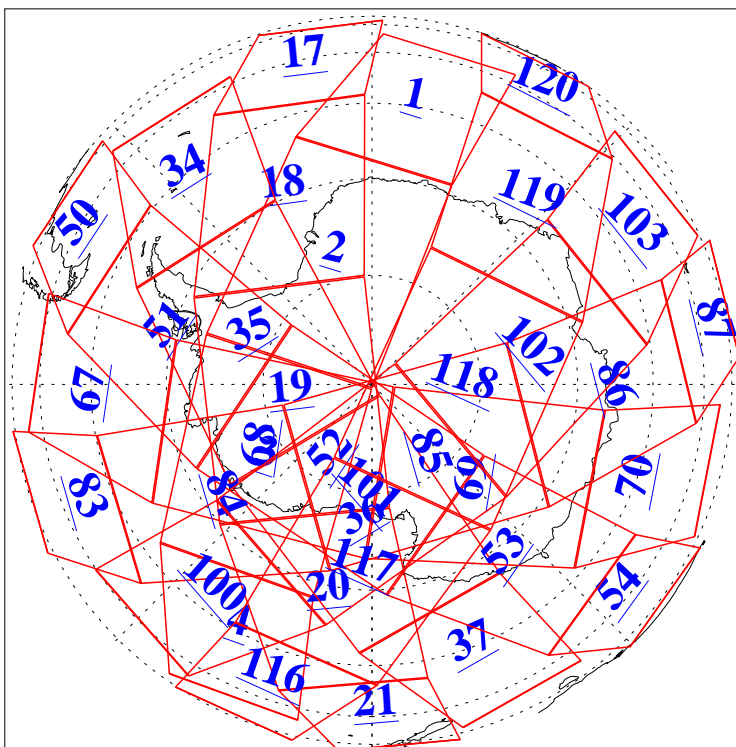

L1B Availability
AMSU Granules: 240
HSB Granules: 0
AIRS Granules: 240

23 Nov 2003
DoY 327
Aqua Day 568
Granules: 1 to 120

Granules: 121 to 240

Legend: AMSU Available, HSB Available, AIRS Available

L1B Availability
AMSU Granules: 240
HSB Granules: 0
AIRS Granules: 240

23 Nov 2003
DoY 327
Aqua Day 568

Ascending Granules

Descending Granules

Legend: AMSU Available, HSB Available, AIRS Available

L1B Availability
 AMSU Granules: 240
 HSB Granules: 0
 AIRS Granules: 240

23 Nov 2003
 DoY 327
 Aqua Day 568

Northern Hemisphere Granules

Southern Hemisphere Granules

Legend: AMSU Available, HSB Available, AIRS Available