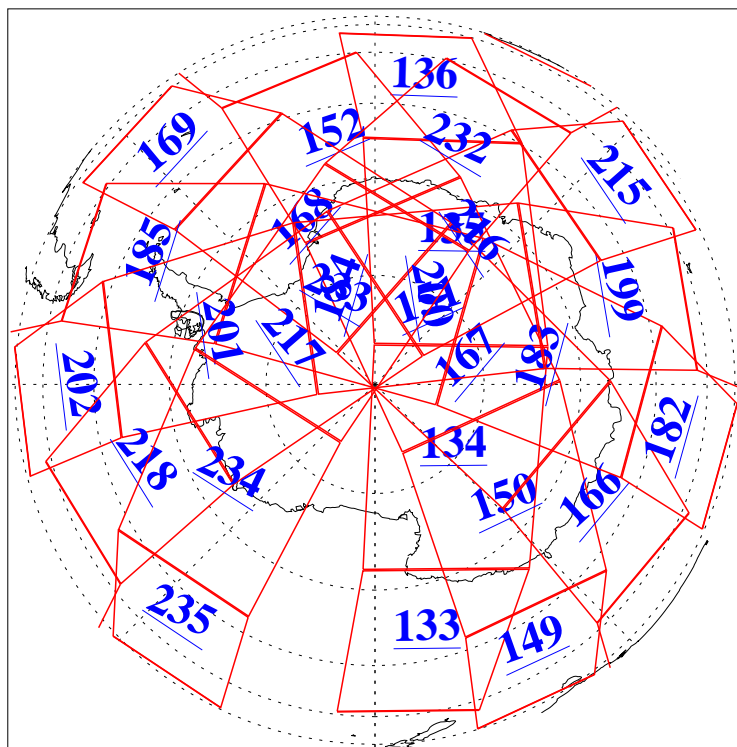

L1B Availability
AMSU Granules: 240
HSB Granules: 0
AIRS Granules: 240

23 Nov 2003
DoY 327
Aqua Day 568
Granules: 1 to 120

Granules: 121 to 240

Legend: AMSU Available, HSB Available, AIRS Available

L1B Availability
AMSU Granules: 240
HSB Granules: 0
AIRS Granules: 240

23 Nov 2003
DoY 327
Aqua Day 568

Ascending Granules

Descending Granules

Legend: AMSU Available, HSB Available, AIRS Available

L1B Availability
 AMSU Granules: 240
 HSB Granules: 0
 AIRS Granules: 240

23 Nov 2003
 DoY 327
 Aqua Day 568

Northern Hemisphere Granules

Southern Hemisphere Granules

Legend: AMSU Available, HSB Available, AIRS Available