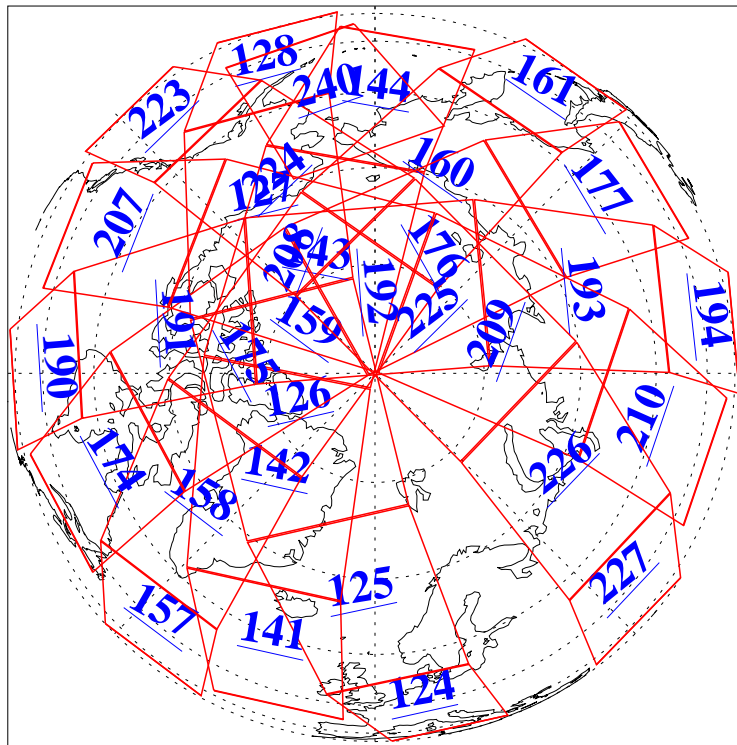

L1B Availability
AMSU Granules: 240
HSB Granules: 0
AIRS Granules: 240

23 Nov 2003
DoY 327
Aqua Day 568
Granules: 1 to 120

Granules: 121 to 240

Legend: AMSU Available, HSB Available, AIRS Available

L1B Availability
AMSU Granules: 240
HSB Granules: 0
AIRS Granules: 240

23 Nov 2003
DoY 327
Aqua Day 568

Ascending Granules

Descending Granules

Legend: AMSU Available, HSB Available, AIRS Available

L1B Availability
 AMSU Granules: 240
 HSB Granules: 0
 AIRS Granules: 240

23 Nov 2003
 DoY 327
 Aqua Day 568

Northern Hemisphere Granules

Southern Hemisphere Granules

Legend: AMSU Available, HSB Available, AIRS Available