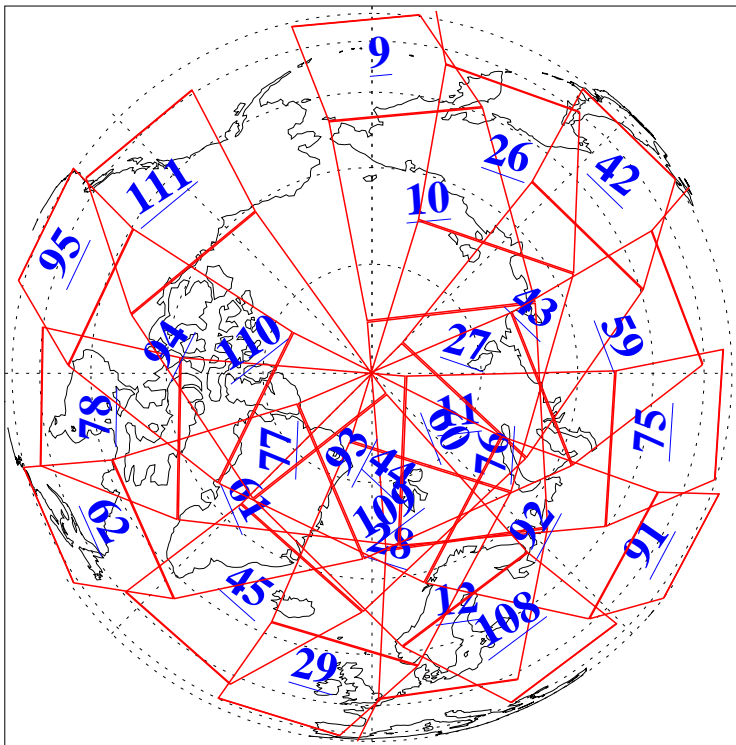

L1B Availability
AMSU Granules: 240
HSB Granules: 0
AIRS Granules: 240

23 Nov 2003
DoY 327
Aqua Day 568
Granules: 1 to 120

Granules: 121 to 240

Legend: AMSU Available, HSB Available, AIRS Available

L1B Availability
AMSU Granules: 240
HSB Granules: 0
AIRS Granules: 240

23 Nov 2003
DoY 327
Aqua Day 568

Ascending Granules

Descending Granules

Legend: AMSU Available, HSB Available, AIRS Available

L1B Availability
 AMSU Granules: 240
 HSB Granules: 0
 AIRS Granules: 240

23 Nov 2003
 DoY 327
 Aqua Day 568

Northern Hemisphere Granules

Southern Hemisphere Granules

Legend: AMSU Available, HSB Available, AIRS Available