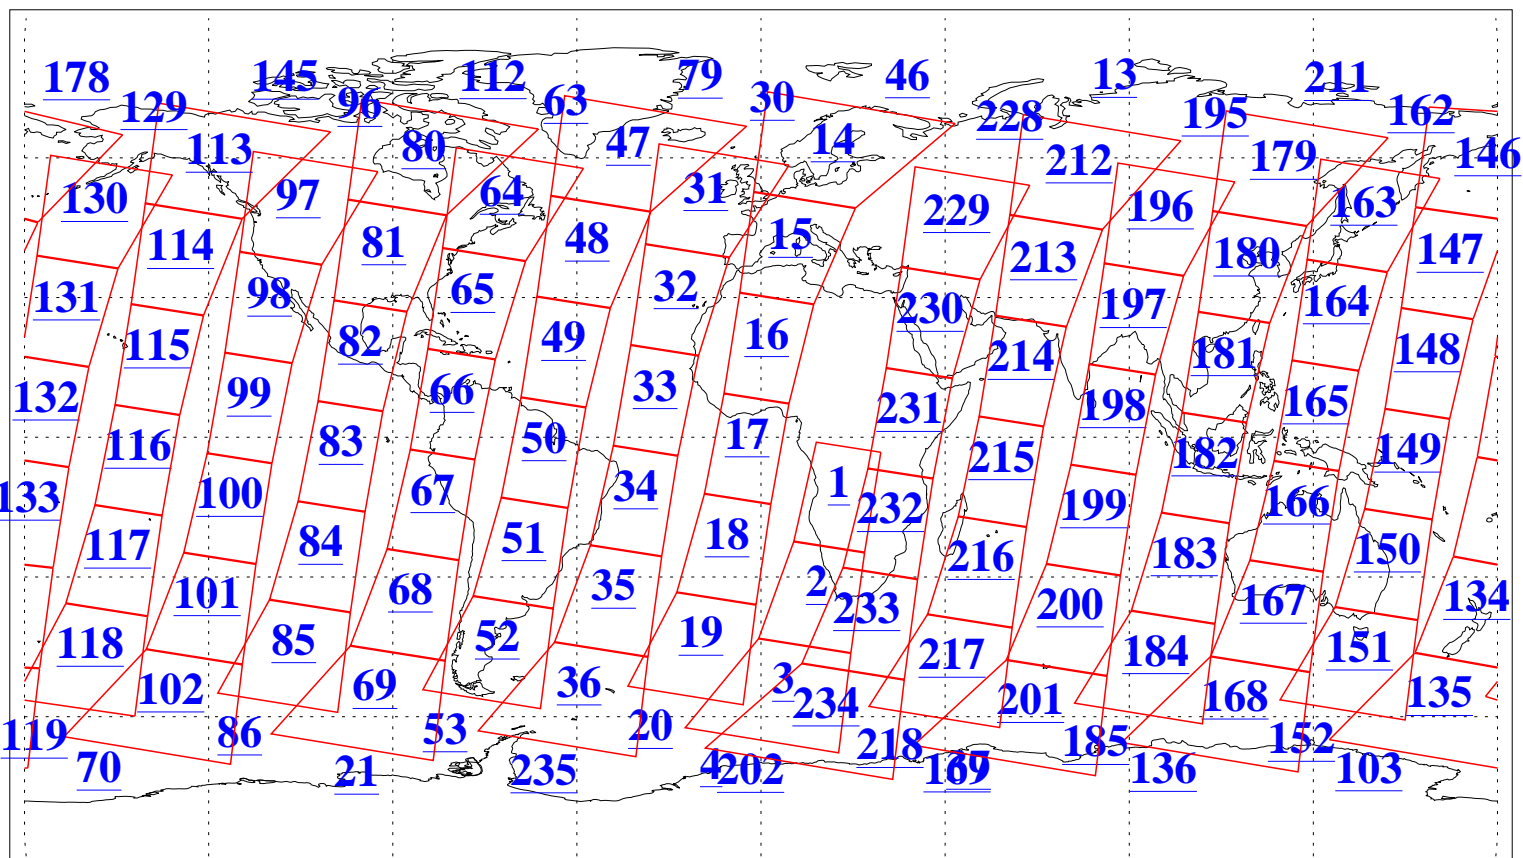

L1B Availability  
AMSU Granules: 240  
HSB Granules: 0  
AIRS Granules: 240

21 Nov 2003  
DoY 325  
Aqua Day 566  
Granules: 1 to 120

Granules: 121 to 240

Legend: AMSU Available, HSB Available, AIRS Available

L1B Availability  
AMSU Granules: 240  
HSB Granules: 0  
AIRS Granules: 240

21 Nov 2003  
DoY 325  
Aqua Day 566

Ascending Granules

Descending Granules

Legend: AMSU Available, HSB Available, AIRS Available

L1B Availability  
 AMSU Granules: 240  
 HSB Granules: 0  
 AIRS Granules: 240

21 Nov 2003  
 DoY 325  
 Aqua Day 566

Northern Hemisphere Granules

Southern Hemisphere Granules

Legend: AMSU Available, HSB Available, AIRS Available