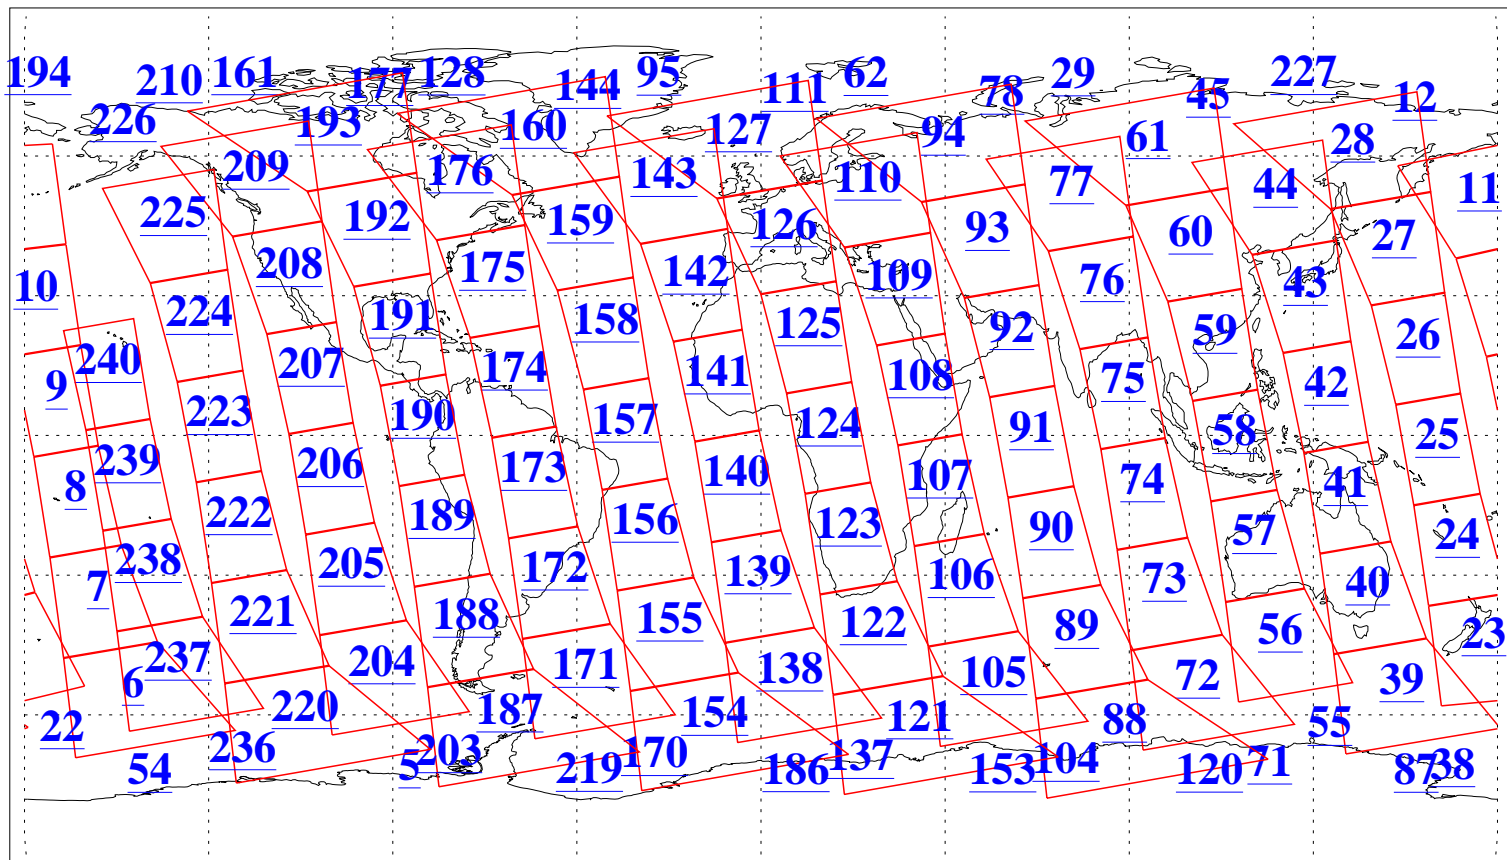

L1B Availability  
AMSU Granules: 240  
HSB Granules: 0  
AIRS Granules: 240

21 Nov 2003  
DoY 325  
Aqua Day 566  
Granules: 1 to 120

Granules: 121 to 240

Legend: AMSU Available, HSB Available, AIRS Available

L1B Availability  
AMSU Granules: 240  
HSB Granules: 0  
AIRS Granules: 240

21 Nov 2003  
DoY 325  
Aqua Day 566

Ascending Granules

Descending Granules

Legend: AMSU Available, HSB Available, AIRS Available

L1B Availability  
 AMSU Granules: 240  
 HSB Granules: 0  
 AIRS Granules: 240

21 Nov 2003  
 DoY 325  
 Aqua Day 566

Northern Hemisphere Granules

Southern Hemisphere Granules

Legend: AMSU Available, HSB Available, AIRS Available