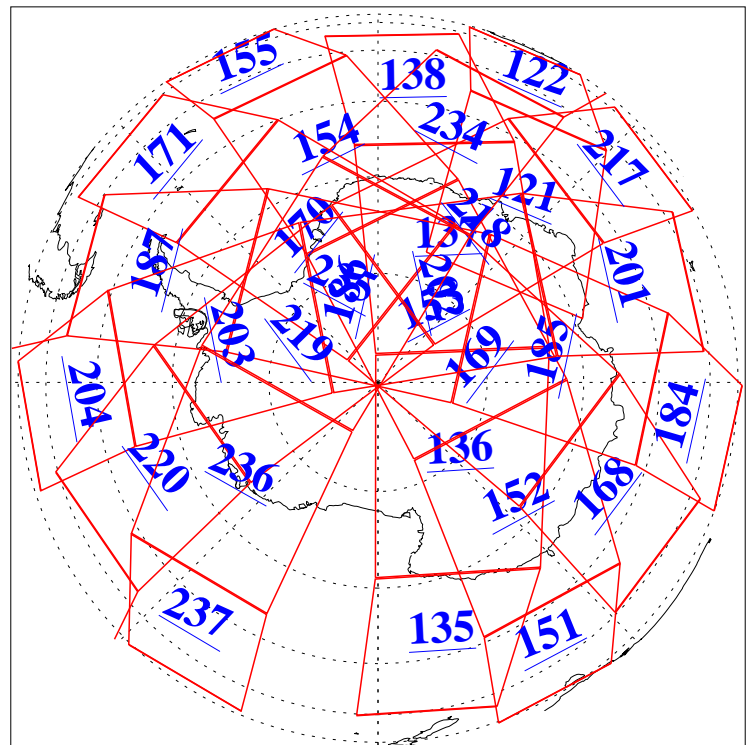

L1B Availability  
AMSU Granules: 240  
HSB Granules: 0  
AIRS Granules: 240

21 Nov 2003  
DoY 325  
Aqua Day 566  
Granules: 1 to 120

Granules: 121 to 240

Legend: AMSU Available, HSB Available, AIRS Available

L1B Availability  
AMSU Granules: 240  
HSB Granules: 0  
AIRS Granules: 240

21 Nov 2003  
DoY 325  
Aqua Day 566

Ascending Granules

Descending Granules

Legend: AMSU Available, HSB Available, AIRS Available

L1B Availability  
 AMSU Granules: 240  
 HSB Granules: 0  
 AIRS Granules: 240

21 Nov 2003  
 DoY 325  
 Aqua Day 566

Northern Hemisphere Granules

Southern Hemisphere Granules

Legend: AMSU Available, HSB Available, AIRS Available