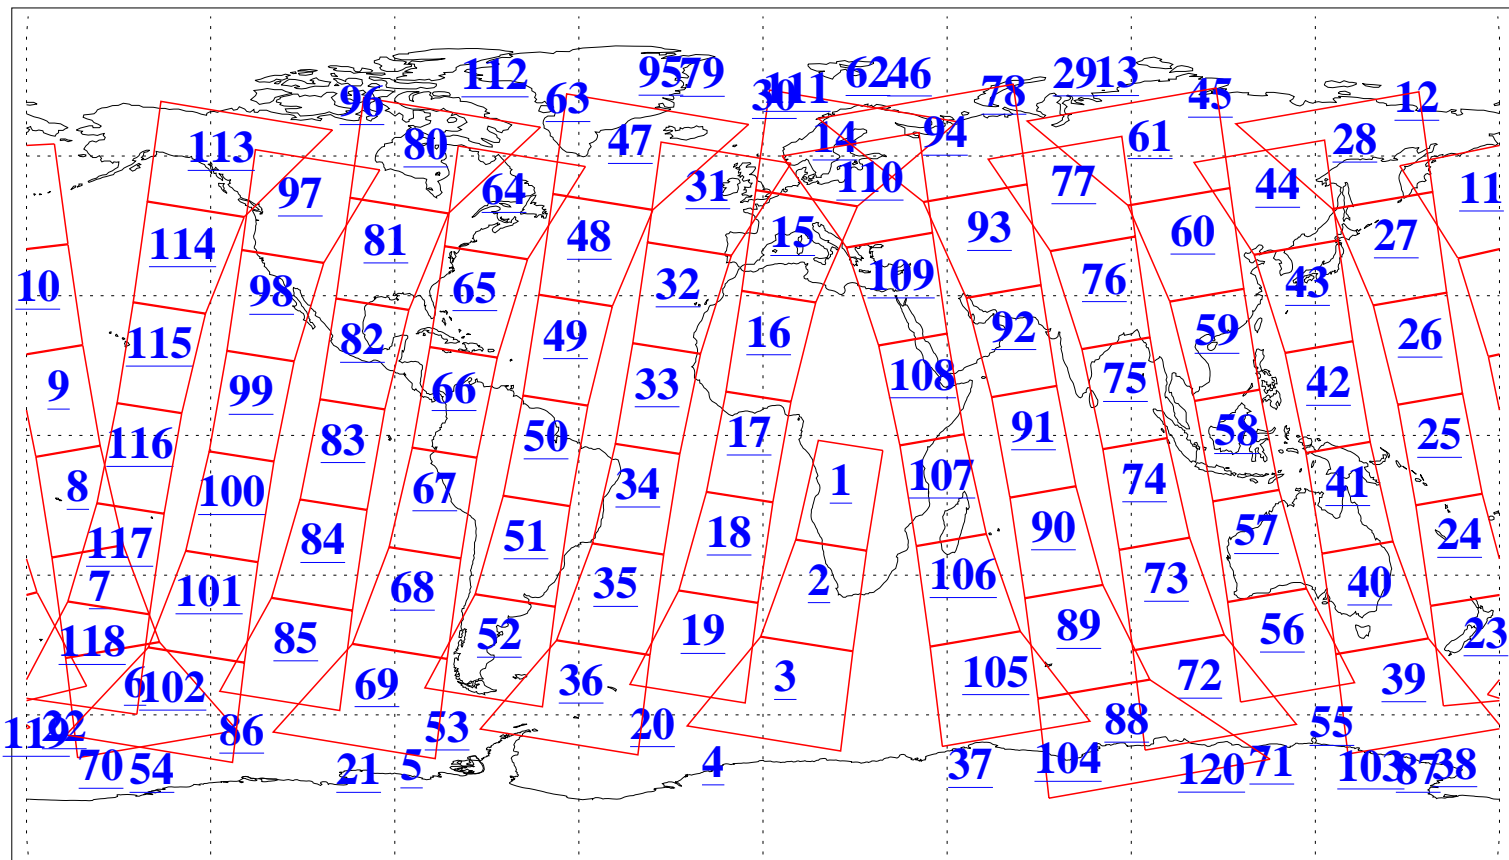

L1B Availability  
AMSU Granules: 240  
HSB Granules: 0  
AIRS Granules: 240

21 Nov 2003  
DoY 325  
Aqua Day 566  
Granules: 1 to 120

Granules: 121 to 240

Legend: AMSU Available, HSB Available, AIRS Available

L1B Availability  
AMSU Granules: 240  
HSB Granules: 0  
AIRS Granules: 240

21 Nov 2003  
DoY 325  
Aqua Day 566

Ascending Granules

Descending Granules

Legend: AMSU Available, HSB Available, AIRS Available

L1B Availability  
 AMSU Granules: 240  
 HSB Granules: 0  
 AIRS Granules: 240

21 Nov 2003  
 DoY 325  
 Aqua Day 566

Northern Hemisphere Granules

Southern Hemisphere Granules

Legend: AMSU Available, HSB Available, AIRS Available