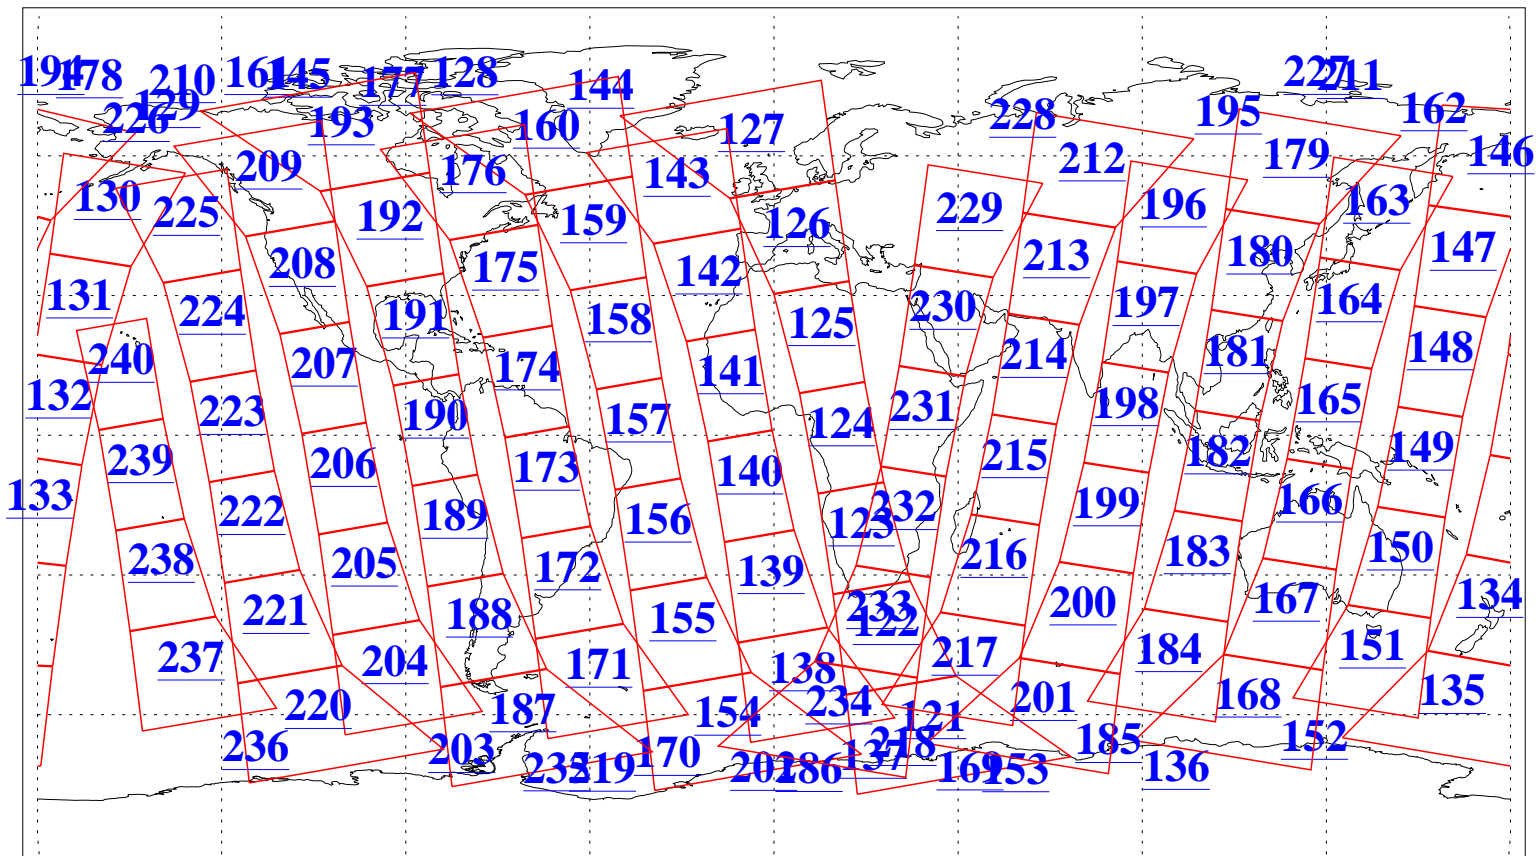

L1B Availability  
AMSU Granules: 240  
HSB Granules: 0  
AIRS Granules: 240

21 Nov 2003  
DoY 325  
Aqua Day 566  
Granules: 1 to 120

Granules: 121 to 240

Legend: AMSU Available, HSB Available, AIRS Available

L1B Availability  
AMSU Granules: 240  
HSB Granules: 0  
AIRS Granules: 240

21 Nov 2003  
DoY 325  
Aqua Day 566

Ascending Granules

Descending Granules

Legend: AMSU Available, HSB Available, AIRS Available

L1B Availability  
 AMSU Granules: 240  
 HSB Granules: 0  
 AIRS Granules: 240

21 Nov 2003  
 DoY 325  
 Aqua Day 566

Northern Hemisphere Granules

Southern Hemisphere Granules

Legend: AMSU Available, HSB Available, AIRS Available