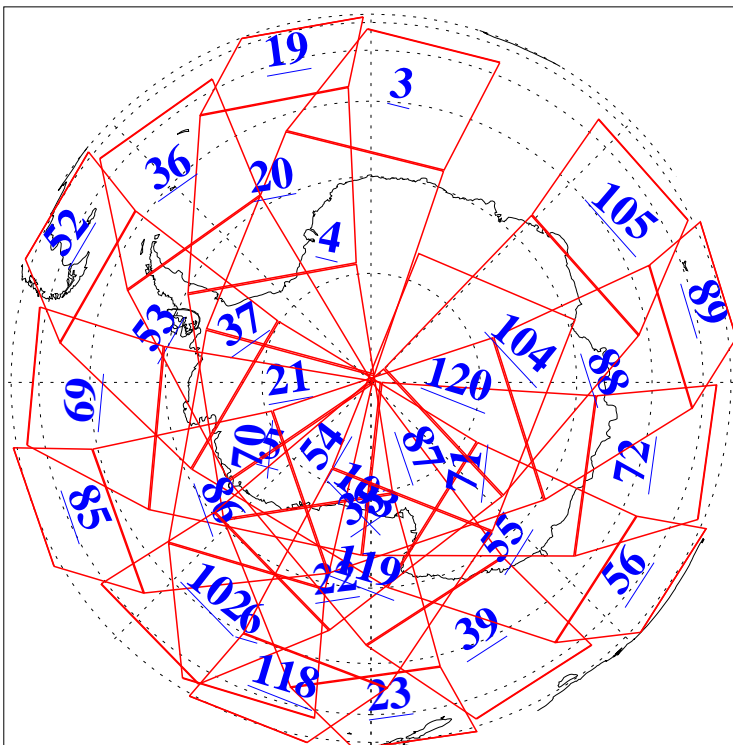

L1B Availability  
AMSU Granules: 240  
HSB Granules: 0  
AIRS Granules: 240

21 Nov 2003  
DoY 325  
Aqua Day 566  
Granules: 1 to 120

Granules: 121 to 240

Legend: AMSU Available, HSB Available, AIRS Available

L1B Availability  
AMSU Granules: 240  
HSB Granules: 0  
AIRS Granules: 240

21 Nov 2003  
DoY 325  
Aqua Day 566

Ascending Granules

Descending Granules

Legend: AMSU Available, HSB Available, AIRS Available

L1B Availability  
 AMSU Granules: 240  
 HSB Granules: 0  
 AIRS Granules: 240

21 Nov 2003  
 DoY 325  
 Aqua Day 566

Northern Hemisphere Granules

Southern Hemisphere Granules

Legend: AMSU Available, HSB Available, AIRS Available