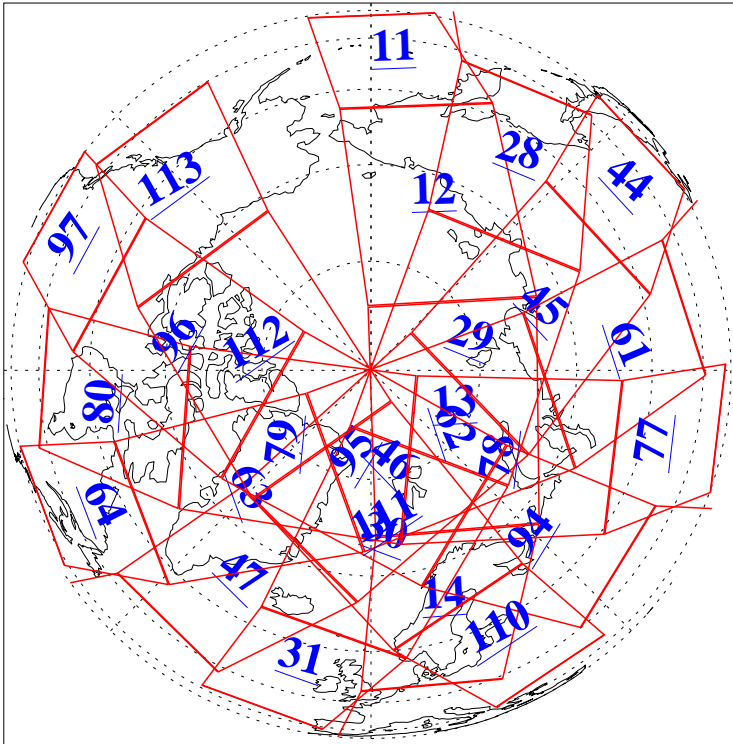

L1B Availability  
AMSU Granules: 240  
HSB Granules: 0  
AIRS Granules: 240

21 Nov 2003  
DoY 325  
Aqua Day 566  
Granules: 1 to 120

Granules: 121 to 240

Legend: AMSU Available, HSB Available, AIRS Available

L1B Availability  
AMSU Granules: 240  
HSB Granules: 0  
AIRS Granules: 240

21 Nov 2003  
DoY 325  
Aqua Day 566

Ascending Granules

Descending Granules

Legend: AMSU Available, HSB Available, AIRS Available

L1B Availability  
 AMSU Granules: 240  
 HSB Granules: 0  
 AIRS Granules: 240

21 Nov 2003  
 DoY 325  
 Aqua Day 566

Northern Hemisphere Granules

Southern Hemisphere Granules

Legend: AMSU Available, HSB Available, AIRS Available