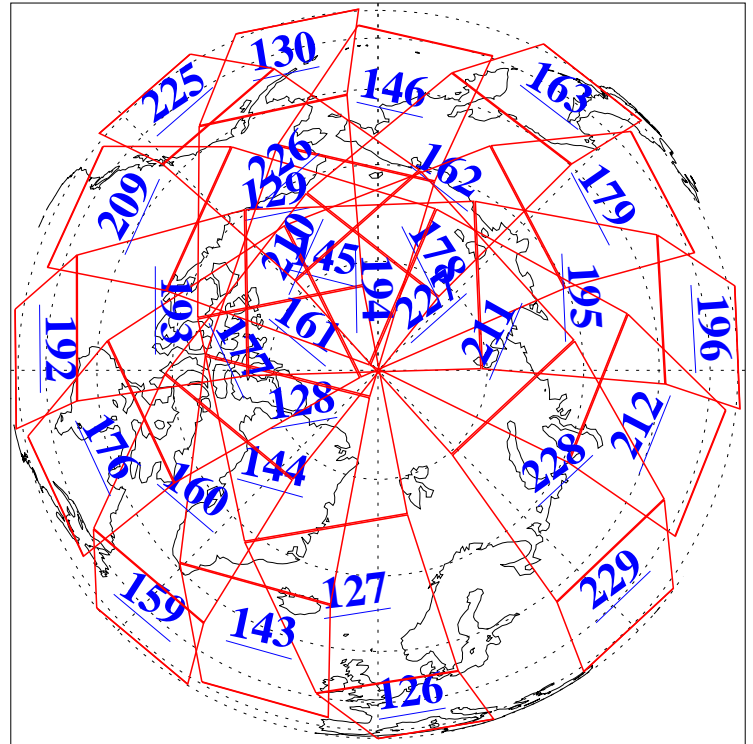

L1B Availability  
AMSU Granules: 240  
HSB Granules: 0  
AIRS Granules: 240

21 Nov 2003  
DoY 325  
Aqua Day 566  
Granules: 1 to 120

Granules: 121 to 240

Legend: AMSU Available, HSB Available, AIRS Available

L1B Availability  
AMSU Granules: 240  
HSB Granules: 0  
AIRS Granules: 240

21 Nov 2003  
DoY 325  
Aqua Day 566

Ascending Granules

Descending Granules

Legend: AMSU Available, HSB Available, AIRS Available

L1B Availability  
 AMSU Granules: 240  
 HSB Granules: 0  
 AIRS Granules: 240

21 Nov 2003  
 DoY 325  
 Aqua Day 566

Northern Hemisphere Granules

Southern Hemisphere Granules

Legend: AMSU Available, HSB Available, AIRS Available