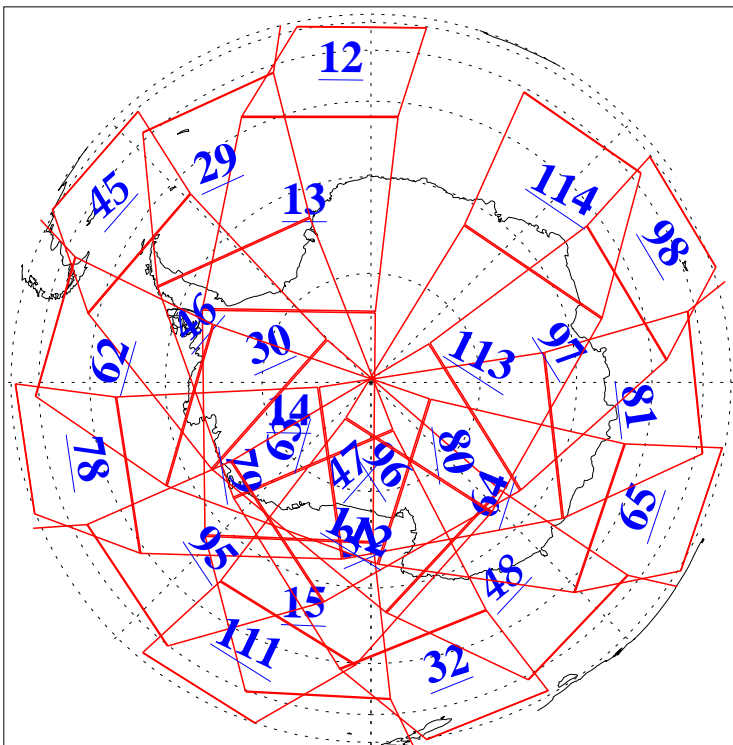

L1B Availability  
AMSU Granules: 240  
HSB Granules: 10  
AIRS Granules: 240

20 Nov 2003  
DoY 324  
Aqua Day 565  
Granules: 1 to 120

Granules: 121 to 240

Legend: AMSU Available, HSB Available, AIRS Available

L1B Availability  
AMSU Granules: 240  
HSB Granules: 10  
AIRS Granules: 240

20 Nov 2003  
DoY 324  
Aqua Day 565

Ascending Granules

Descending Granules

Legend: AMSU Available, HSB Available, AIRS Available

L1B Availability  
 AMSU Granules: 240  
 HSB Granules: 10  
 AIRS Granules: 240

20 Nov 2003  
 DoY 324  
 Aqua Day 565

Northern Hemisphere Granules

Southern Hemisphere Granules

Legend: AMSU Available, HSB Available, **AIRS Available**