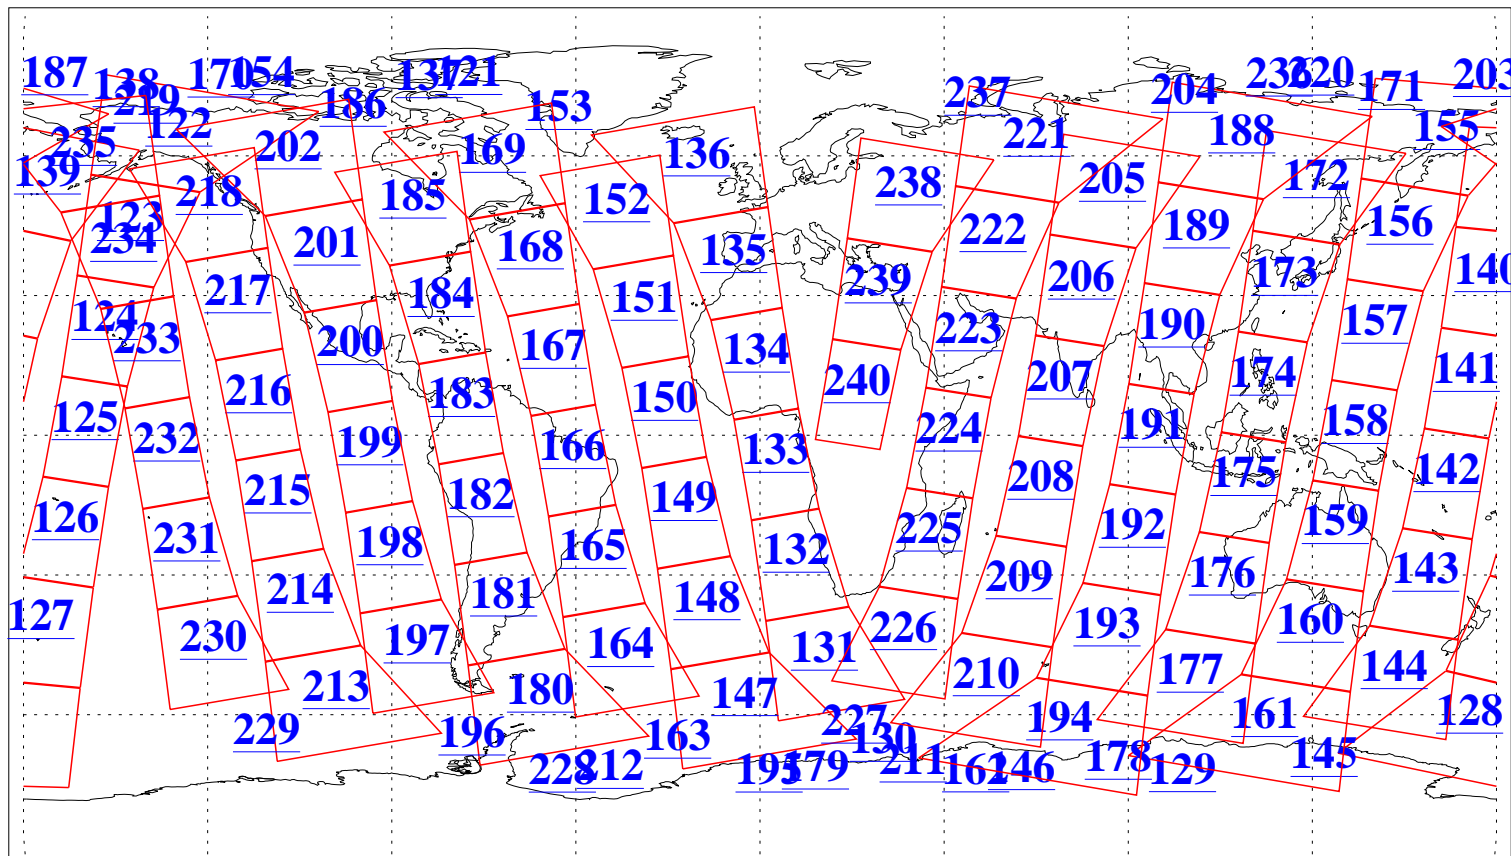

L1B Availability  
AMSU Granules: 240  
HSB Granules: 10  
AIRS Granules: 240

20 Nov 2003  
DoY 324  
Aqua Day 565  
Granules: 1 to 120

Granules: 121 to 240

Legend: AMSU Available, HSB Available, AIRS Available

L1B Availability  
AMSU Granules: 240  
HSB Granules: 10  
AIRS Granules: 240

20 Nov 2003  
DoY 324  
Aqua Day 565

Ascending Granules

Descending Granules

Legend: AMSU Available, HSB Available, AIRS Available

L1B Availability  
 AMSU Granules: 240  
 HSB Granules: 10  
 AIRS Granules: 240

20 Nov 2003  
 DoY 324  
 Aqua Day 565

Northern Hemisphere Granules

Southern Hemisphere Granules

Legend: AMSU Available, HSB Available, **AIRS Available**