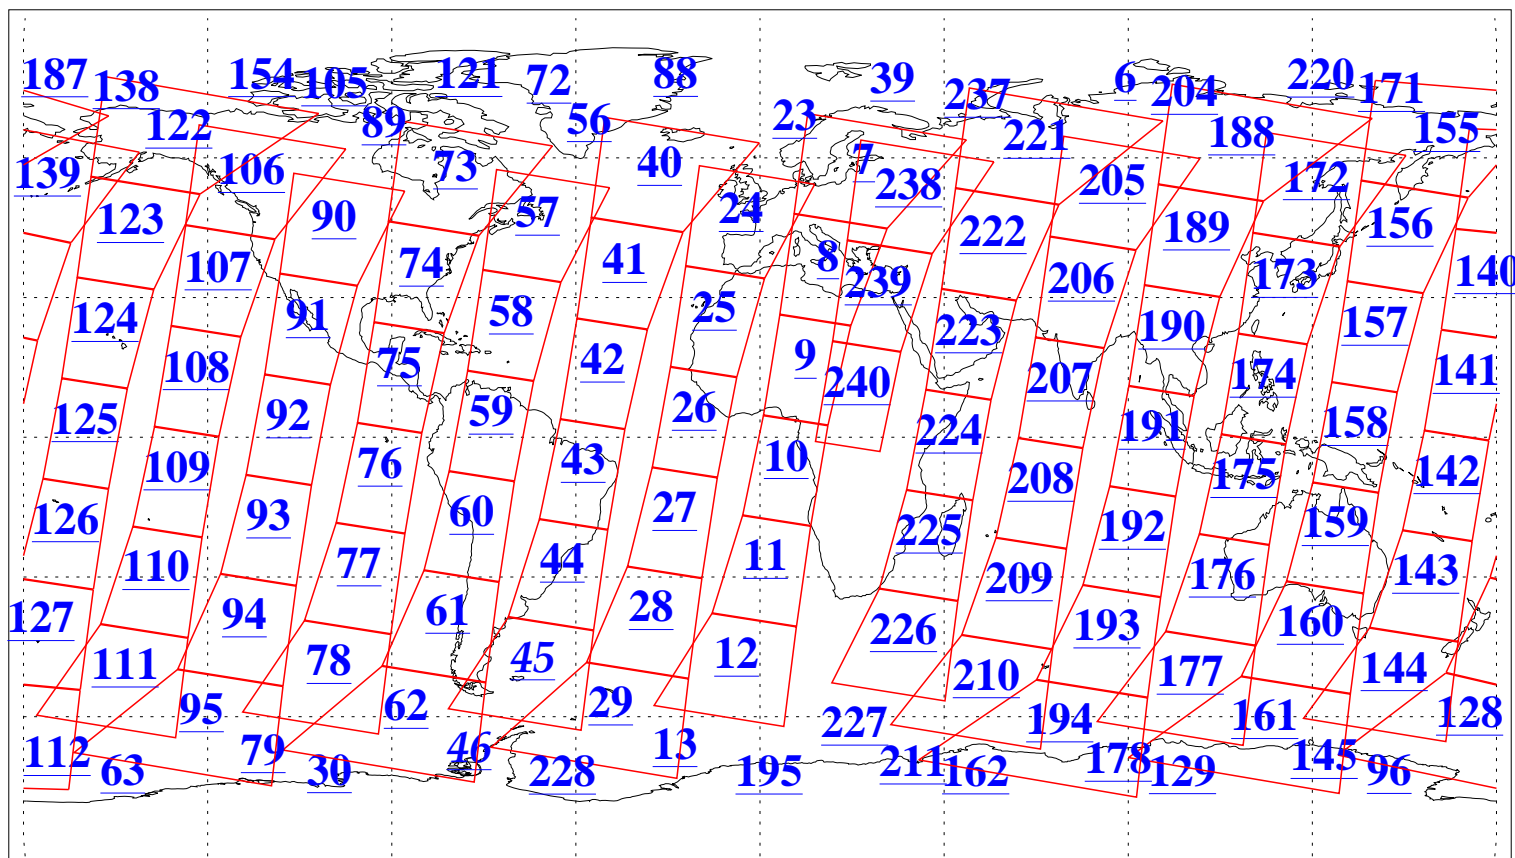

L1B Availability  
AMSU Granules: 240  
HSB Granules: 10  
AIRS Granules: 240

20 Nov 2003  
DoY 324  
Aqua Day 565  
Granules: 1 to 120

Granules: 121 to 240

Legend: AMSU Available, HSB Available, AIRS Available

L1B Availability  
AMSU Granules: 240  
HSB Granules: 10  
AIRS Granules: 240

20 Nov 2003  
DoY 324  
Aqua Day 565

Ascending Granules

Descending Granules

Legend: AMSU Available, HSB Available, AIRS Available

L1B Availability  
 AMSU Granules: 240  
 HSB Granules: 10  
 AIRS Granules: 240

20 Nov 2003  
 DoY 324  
 Aqua Day 565

Northern Hemisphere Granules

Southern Hemisphere Granules

Legend: AMSU Available, HSB Available, **AIRS Available**