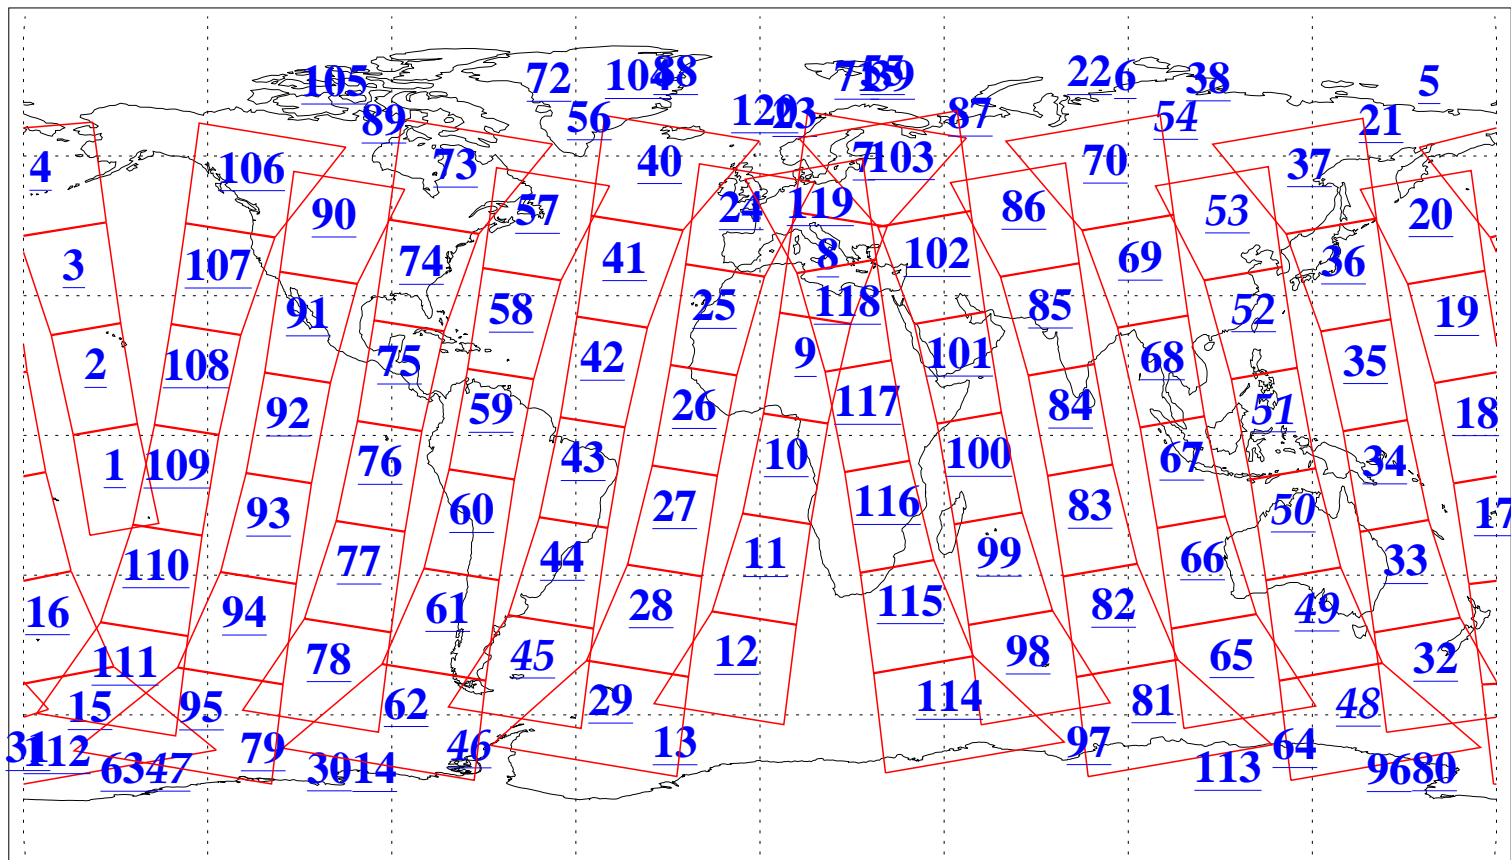

L1B Availability  
AMSU Granules: 240  
HSB Granules: 10  
AIRS Granules: 240

20 Nov 2003  
DoY 324  
Aqua Day 565  
Granules: 1 to 120

Granules: 121 to 240

Legend: AMSU Available, HSB Available, AIRS Available

L1B Availability  
AMSU Granules: 240  
HSB Granules: 10  
AIRS Granules: 240

20 Nov 2003  
DoY 324  
Aqua Day 565

Ascending Granules

Descending Granules

Legend: AMSU Available, HSB Available, AIRS Available

L1B Availability  
 AMSU Granules: 240  
 HSB Granules: 10  
 AIRS Granules: 240

20 Nov 2003  
 DoY 324  
 Aqua Day 565

Northern Hemisphere Granules

Southern Hemisphere Granules

Legend: AMSU Available, HSB Available, **AIRS Available**