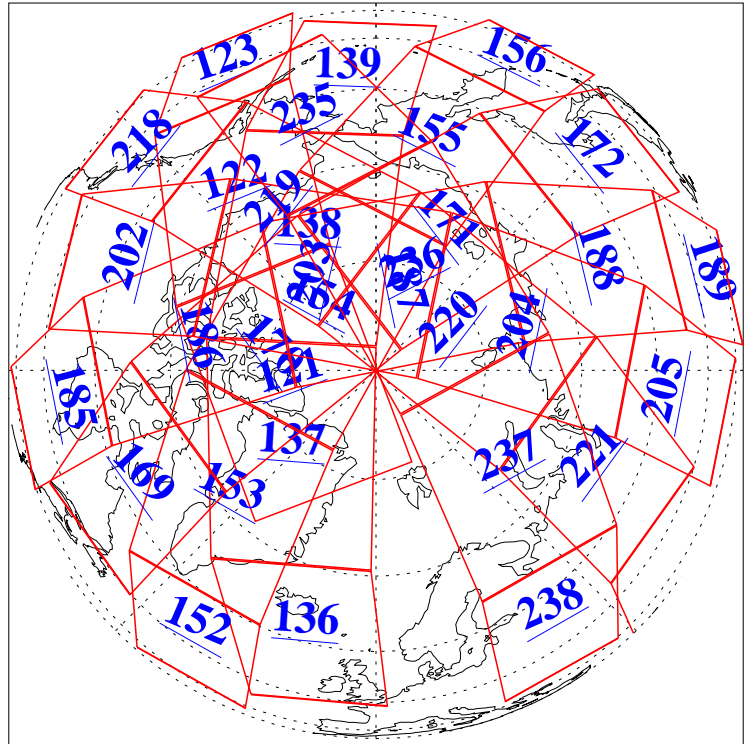

L1B Availability  
AMSU Granules: 240  
HSB Granules: 10  
AIRS Granules: 240

20 Nov 2003  
DoY 324  
Aqua Day 565  
Granules: 1 to 120

Granules: 121 to 240

Legend: AMSU Available, HSB Available, AIRS Available

L1B Availability  
AMSU Granules: 240  
HSB Granules: 10  
AIRS Granules: 240

20 Nov 2003  
DoY 324  
Aqua Day 565

Ascending Granules

Descending Granules

Legend: AMSU Available, HSB Available, AIRS Available

L1B Availability  
 AMSU Granules: 240  
 HSB Granules: 10  
 AIRS Granules: 240

20 Nov 2003  
 DoY 324  
 Aqua Day 565

Northern Hemisphere Granules

Southern Hemisphere Granules

Legend: AMSU Available, HSB Available, **AIRS Available**