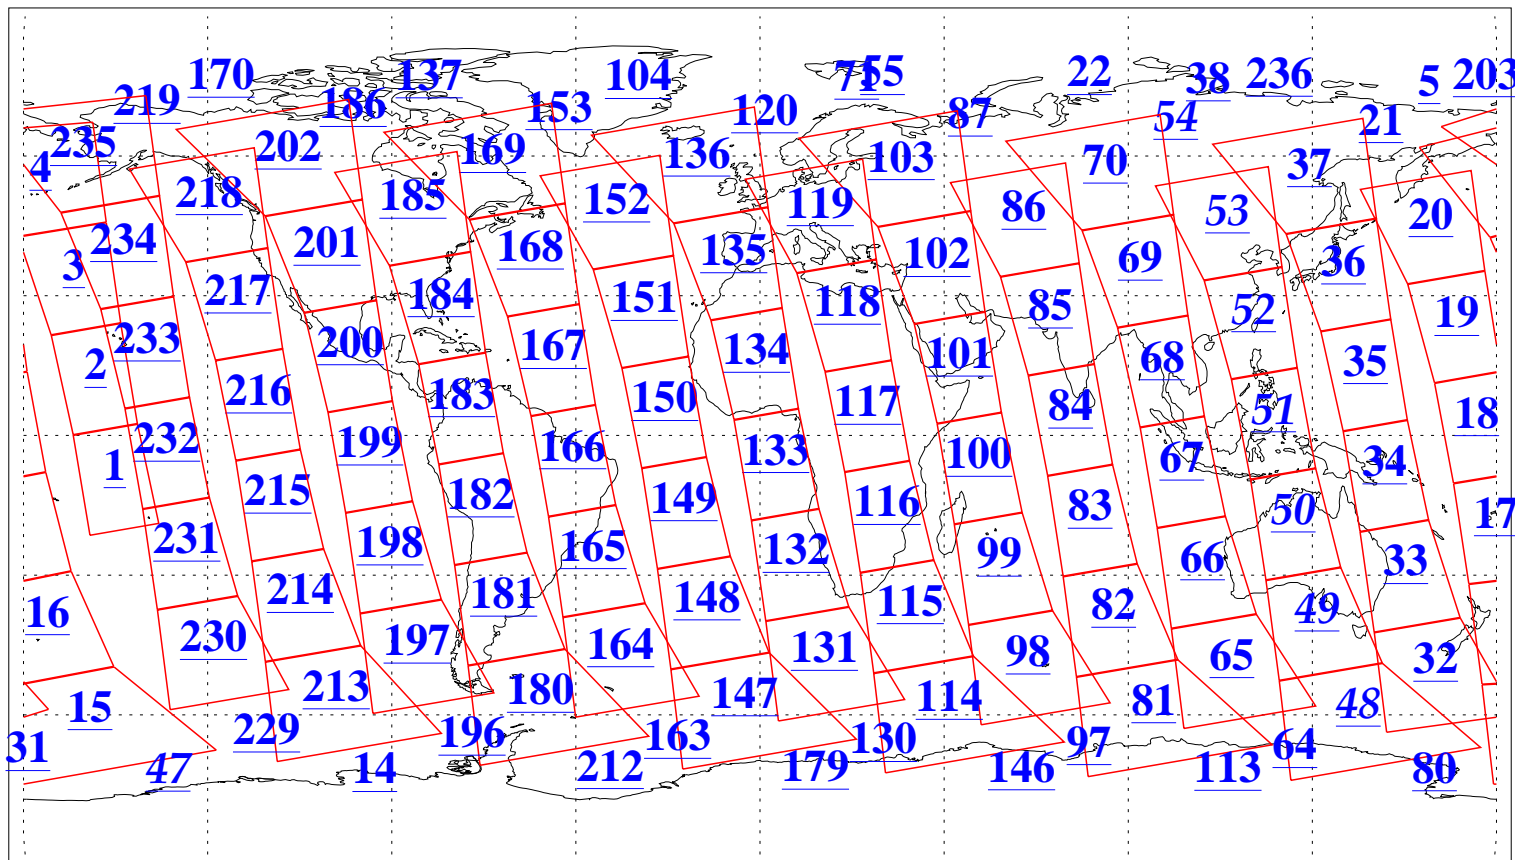

L1B Availability  
AMSU Granules: 240  
HSB Granules: 10  
AIRS Granules: 240

20 Nov 2003  
DoY 324  
Aqua Day 565  
Granules: 1 to 120

Granules: 121 to 240

Legend: AMSU Available, HSB Available, AIRS Available

L1B Availability  
AMSU Granules: 240  
HSB Granules: 10  
AIRS Granules: 240

20 Nov 2003  
DoY 324  
Aqua Day 565

Ascending Granules

Descending Granules

Legend: AMSU Available, HSB Available, AIRS Available

L1B Availability  
 AMSU Granules: 240  
 HSB Granules: 10  
 AIRS Granules: 240

20 Nov 2003  
 DoY 324  
 Aqua Day 565

Northern Hemisphere Granules

Southern Hemisphere Granules

Legend: AMSU Available, HSB Available, **AIRS Available**