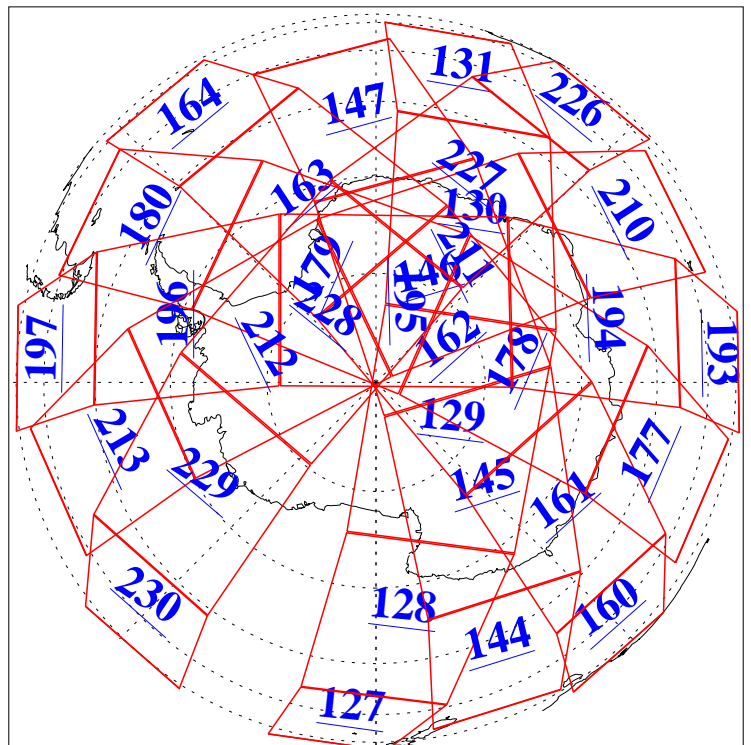

L1B Availability  
AMSU Granules: 240  
HSB Granules: 10  
AIRS Granules: 240

20 Nov 2003  
DoY 324  
Aqua Day 565  
Granules: 1 to 120

Granules: 121 to 240

Legend: AMSU Available, HSB Available, AIRS Available

L1B Availability  
AMSU Granules: 240  
HSB Granules: 10  
AIRS Granules: 240

20 Nov 2003  
DoY 324  
Aqua Day 565

Ascending Granules

Descending Granules

Legend: AMSU Available, HSB Available, AIRS Available

L1B Availability  
 AMSU Granules: 240  
 HSB Granules: 10  
 AIRS Granules: 240

20 Nov 2003  
 DoY 324  
 Aqua Day 565

Northern Hemisphere Granules

Southern Hemisphere Granules

Legend: AMSU Available, HSB Available, **AIRS Available**