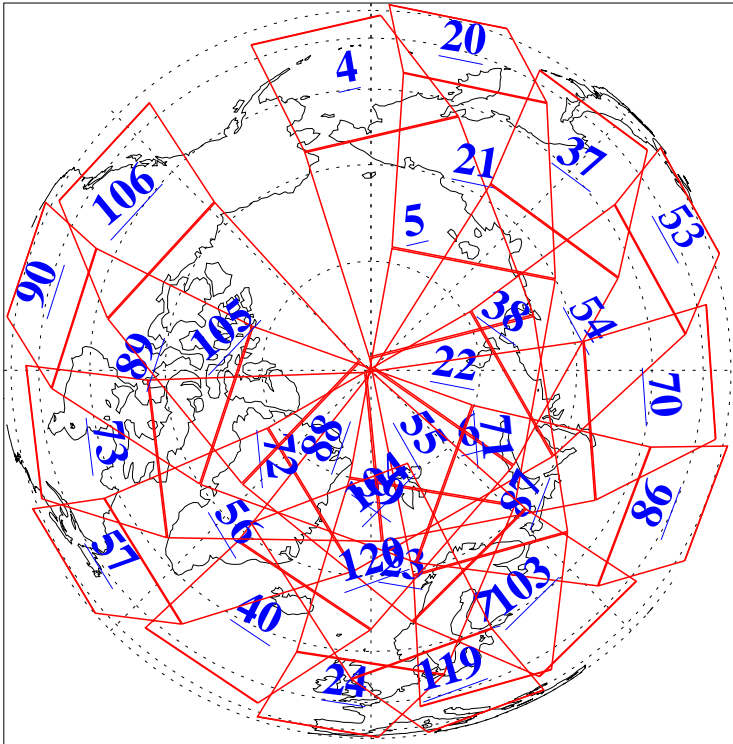

L1B Availability  
AMSU Granules: 240  
HSB Granules: 10  
AIRS Granules: 240

20 Nov 2003  
DoY 324  
Aqua Day 565  
Granules: 1 to 120

Granules: 121 to 240

Legend: AMSU Available, HSB Available, AIRS Available

L1B Availability  
AMSU Granules: 240  
HSB Granules: 10  
AIRS Granules: 240

20 Nov 2003  
DoY 324  
Aqua Day 565

Ascending Granules

Descending Granules

Legend: AMSU Available, HSB Available, AIRS Available

L1B Availability  
 AMSU Granules: 240  
 HSB Granules: 10  
 AIRS Granules: 240

20 Nov 2003  
 DoY 324  
 Aqua Day 565

Northern Hemisphere Granules

Southern Hemisphere Granules

Legend: AMSU Available, HSB Available, **AIRS Available**