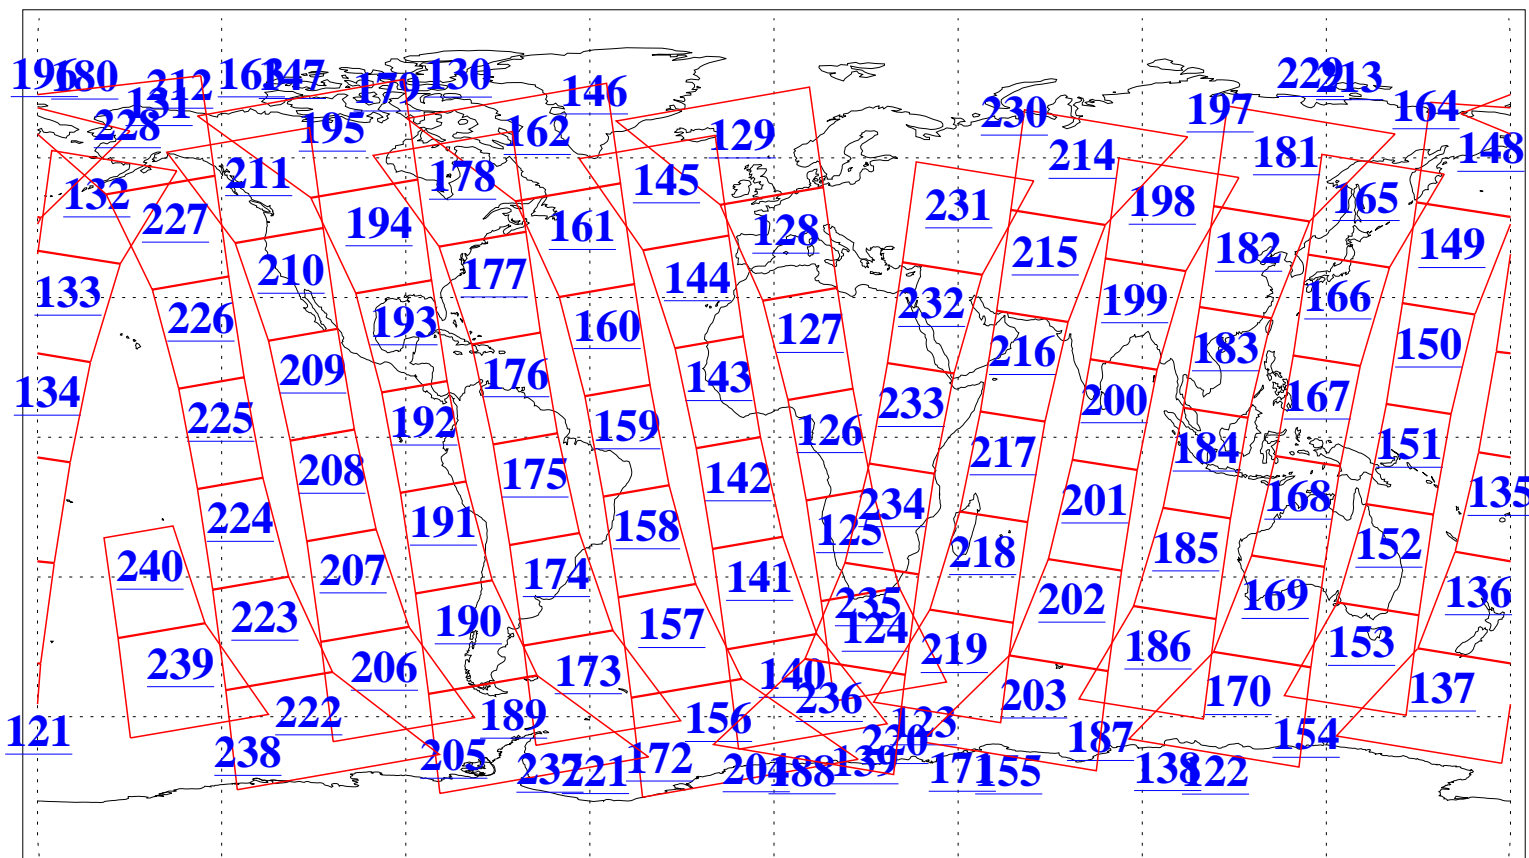

L1B Availability  
AMSU Granules: 240  
HSB Granules: 0  
AIRS Granules: 240

19 Nov 2003  
DoY 323  
Aqua Day 564  
Granules: 1 to 120

Granules: 121 to 240

Legend: AMSU Available, HSB Available, AIRS Available

L1B Availability  
AMSU Granules: 240  
HSB Granules: 0  
AIRS Granules: 240

19 Nov 2003  
DoY 323  
Aqua Day 564

Ascending Granules

Descending Granules

Legend: AMSU Available, HSB Available, AIRS Available

L1B Availability  
 AMSU Granules: 240  
 HSB Granules: 0  
 AIRS Granules: 240

19 Nov 2003  
 DoY 323  
 Aqua Day 564

Northern Hemisphere Granules

Southern Hemisphere Granules

Legend: AMSU Available, HSB Available, AIRS Available