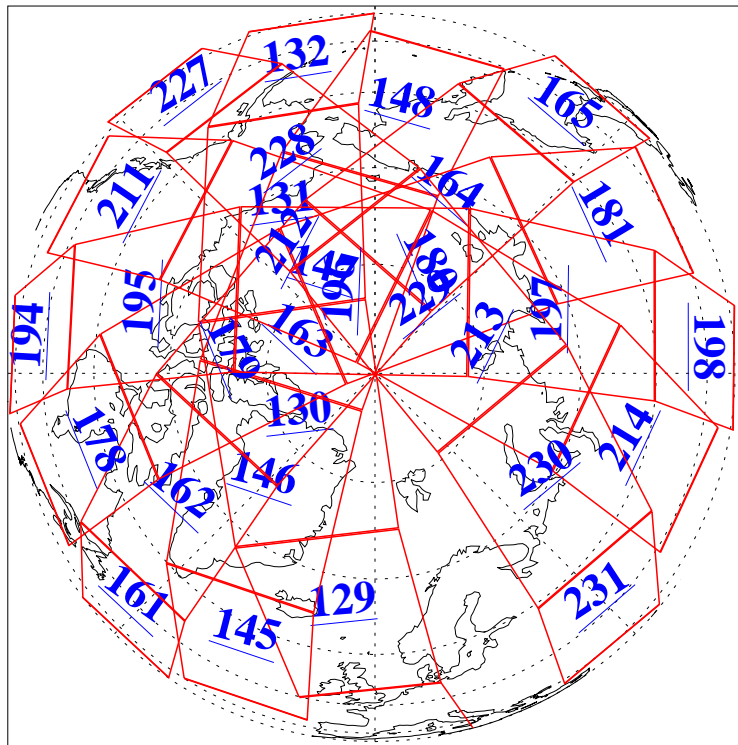

L1B Availability  
AMSU Granules: 240  
HSB Granules: 0  
AIRS Granules: 240

19 Nov 2003  
DoY 323  
Aqua Day 564  
Granules: 1 to 120

Granules: 121 to 240

Legend: AMSU Available, HSB Available, AIRS Available

L1B Availability  
AMSU Granules: 240  
HSB Granules: 0  
AIRS Granules: 240

19 Nov 2003  
DoY 323  
Aqua Day 564

Ascending Granules

Descending Granules

Legend: AMSU Available, HSB Available, AIRS Available

L1B Availability  
 AMSU Granules: 240  
 HSB Granules: 0  
 AIRS Granules: 240

19 Nov 2003  
 DoY 323  
 Aqua Day 564

Northern Hemisphere Granules

Southern Hemisphere Granules

Legend: AMSU Available, HSB Available, AIRS Available