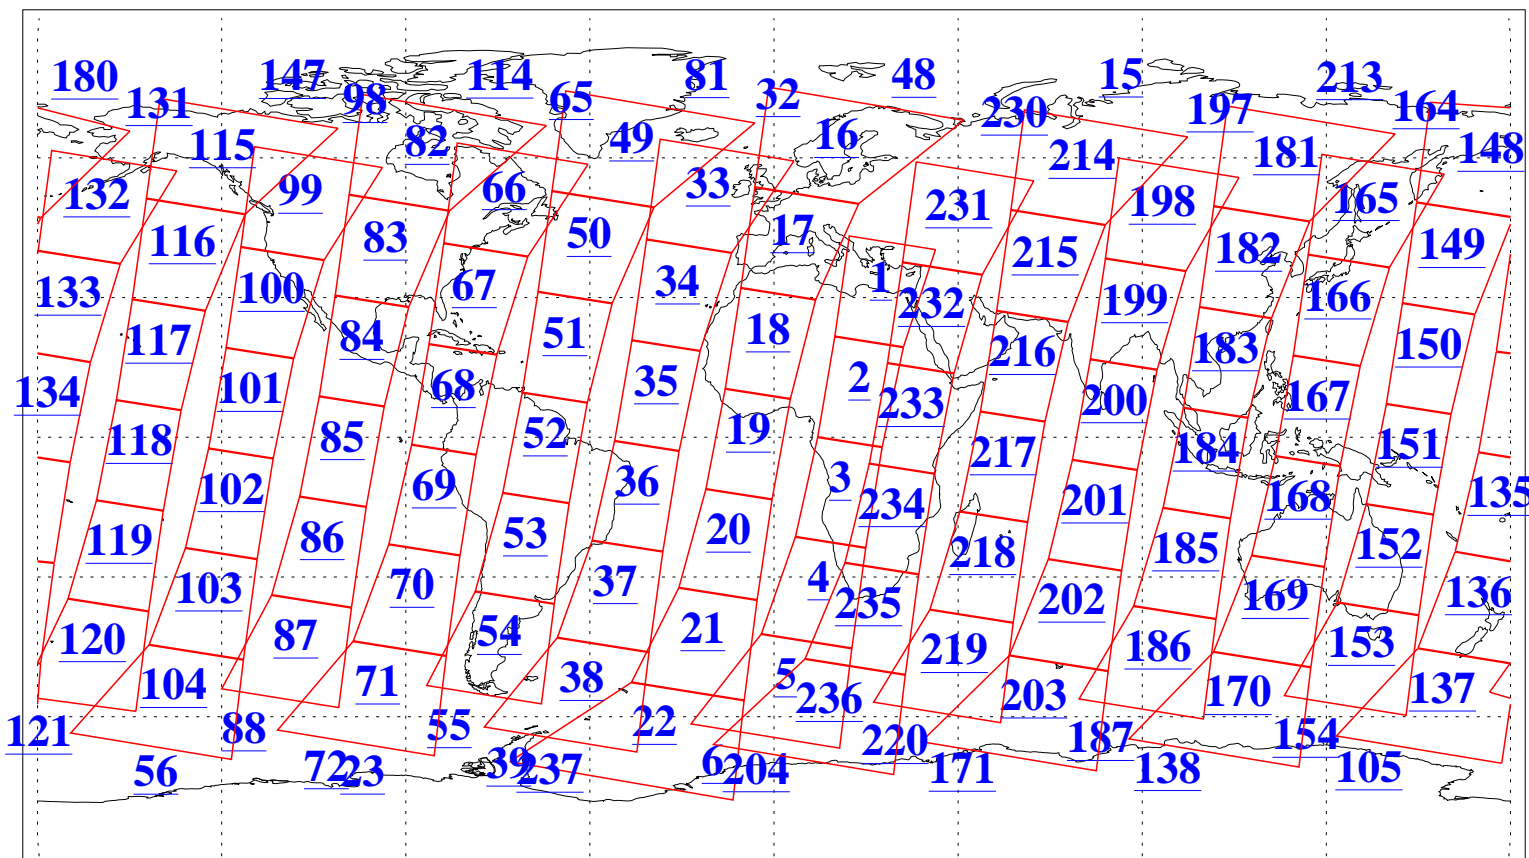

L1B Availability  
AMSU Granules: 240  
HSB Granules: 0  
AIRS Granules: 240

19 Nov 2003  
DoY 323  
Aqua Day 564  
Granules: 1 to 120

Granules: 121 to 240

Legend: AMSU Available, HSB Available, AIRS Available

L1B Availability  
AMSU Granules: 240  
HSB Granules: 0  
AIRS Granules: 240

19 Nov 2003  
DoY 323  
Aqua Day 564

Ascending Granules

Descending Granules

Legend: AMSU Available, HSB Available, AIRS Available

L1B Availability  
 AMSU Granules: 240  
 HSB Granules: 0  
 AIRS Granules: 240

19 Nov 2003  
 DoY 323  
 Aqua Day 564

Northern Hemisphere Granules

Southern Hemisphere Granules

Legend: AMSU Available, HSB Available, AIRS Available