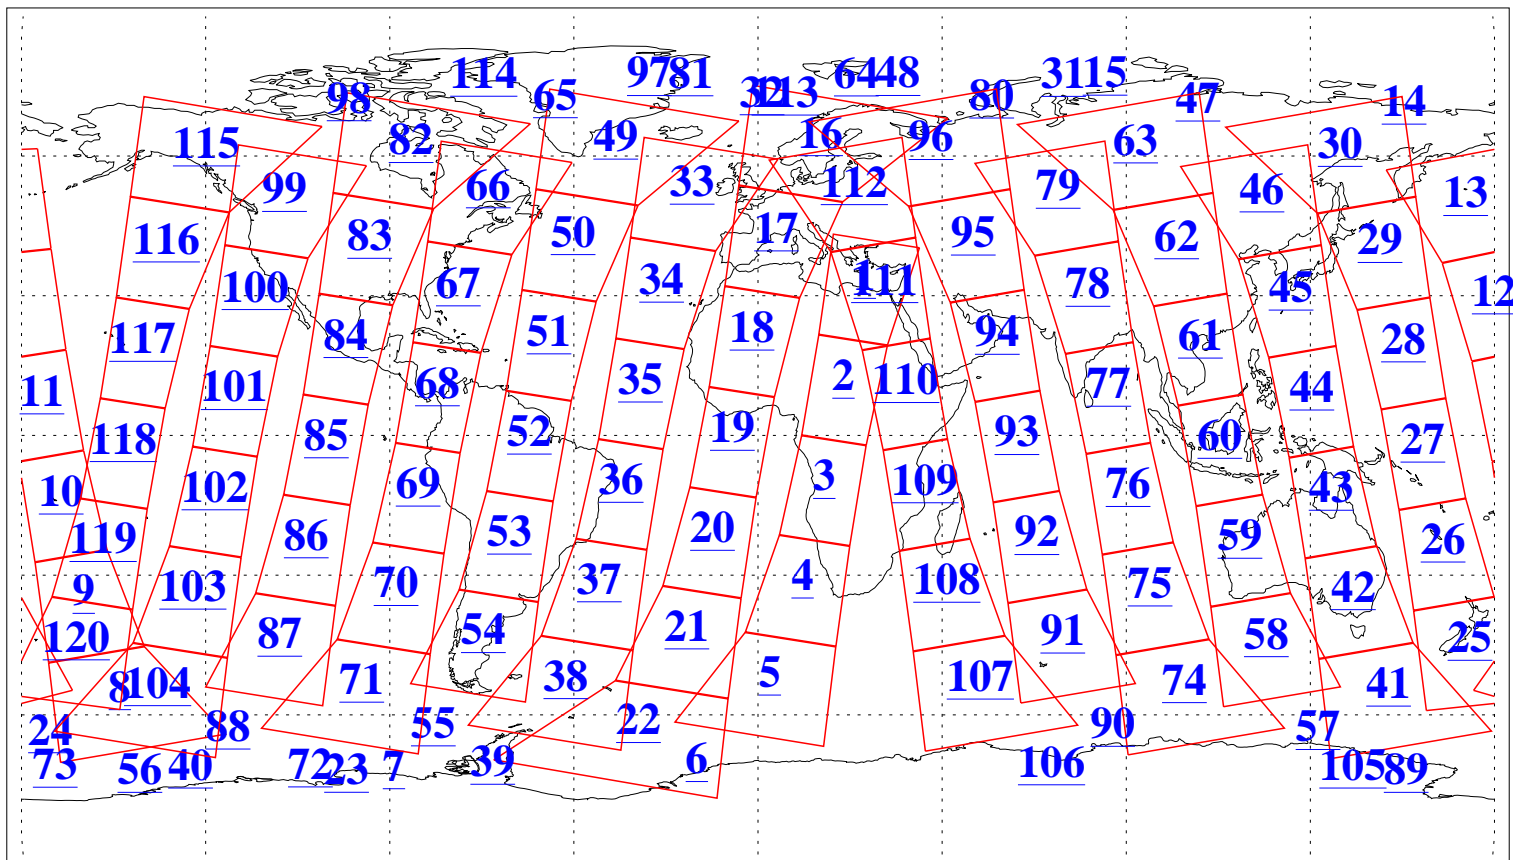

L1B Availability  
AMSU Granules: 240  
HSB Granules: 0  
AIRS Granules: 240

19 Nov 2003  
DoY 323  
Aqua Day 564  
Granules: 1 to 120

Granules: 121 to 240

Legend: AMSU Available, HSB Available, AIRS Available

L1B Availability  
AMSU Granules: 240  
HSB Granules: 0  
AIRS Granules: 240

19 Nov 2003  
DoY 323  
Aqua Day 564

Ascending Granules

Descending Granules

Legend: AMSU Available, HSB Available, AIRS Available

L1B Availability  
 AMSU Granules: 240  
 HSB Granules: 0  
 AIRS Granules: 240

19 Nov 2003  
 DoY 323  
 Aqua Day 564

Northern Hemisphere Granules

Southern Hemisphere Granules

Legend: AMSU Available, HSB Available, AIRS Available