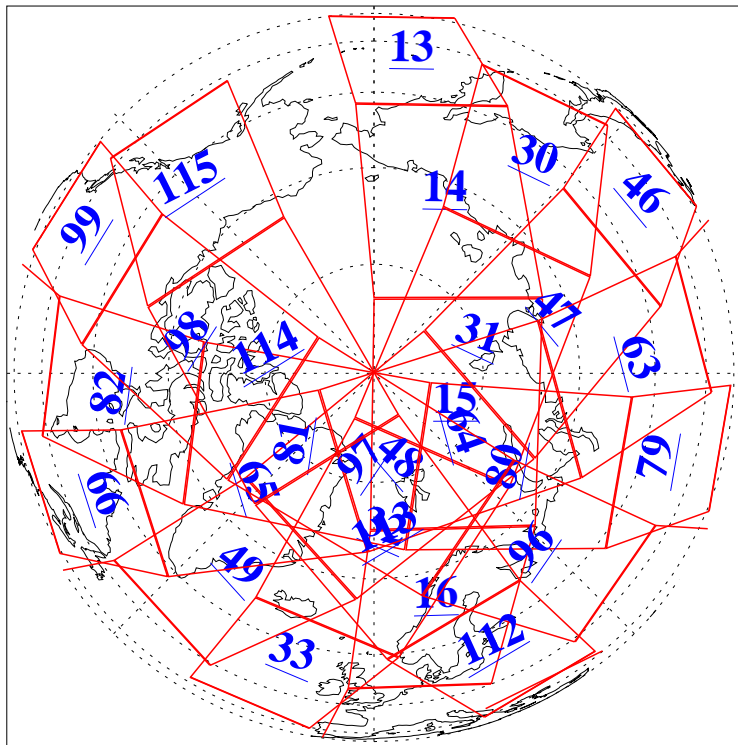

L1B Availability  
AMSU Granules: 240  
HSB Granules: 0  
AIRS Granules: 240

19 Nov 2003  
DoY 323  
Aqua Day 564  
Granules: 1 to 120

Granules: 121 to 240

Legend: AMSU Available, HSB Available, AIRS Available

L1B Availability  
AMSU Granules: 240  
HSB Granules: 0  
AIRS Granules: 240

19 Nov 2003  
DoY 323  
Aqua Day 564

Ascending Granules

Descending Granules

Legend: AMSU Available, HSB Available, AIRS Available

L1B Availability  
 AMSU Granules: 240  
 HSB Granules: 0  
 AIRS Granules: 240

19 Nov 2003  
 DoY 323  
 Aqua Day 564

Northern Hemisphere Granules

Southern Hemisphere Granules

Legend: AMSU Available, HSB Available, AIRS Available