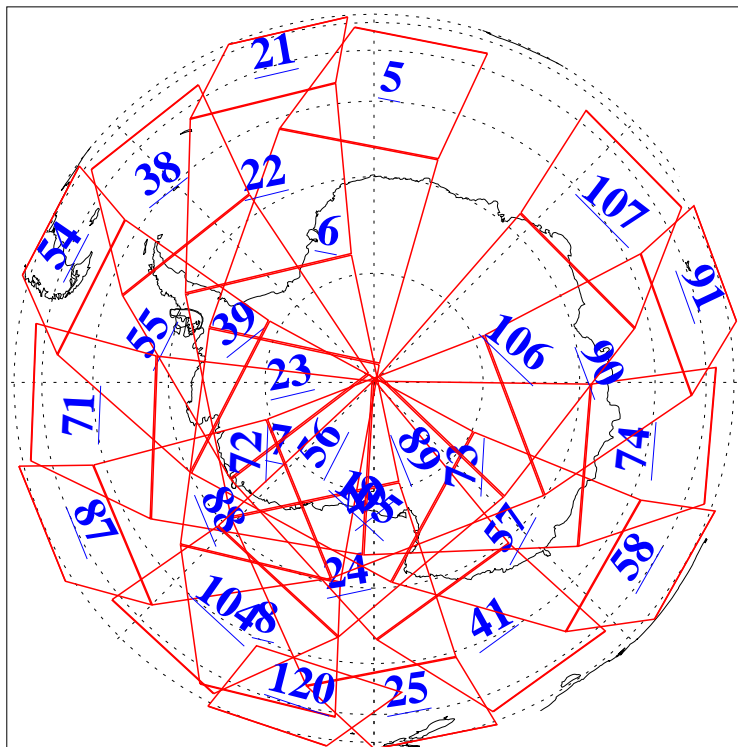

L1B Availability  
AMSU Granules: 240  
HSB Granules: 0  
AIRS Granules: 240

19 Nov 2003  
DoY 323  
Aqua Day 564  
Granules: 1 to 120

Granules: 121 to 240

Legend: AMSU Available, HSB Available, AIRS Available

L1B Availability  
AMSU Granules: 240  
HSB Granules: 0  
AIRS Granules: 240

19 Nov 2003  
DoY 323  
Aqua Day 564

Ascending Granules

Descending Granules

Legend: AMSU Available, HSB Available, AIRS Available

L1B Availability  
 AMSU Granules: 240  
 HSB Granules: 0  
 AIRS Granules: 240

19 Nov 2003  
 DoY 323  
 Aqua Day 564

Northern Hemisphere Granules

Southern Hemisphere Granules

Legend: AMSU Available, HSB Available, AIRS Available