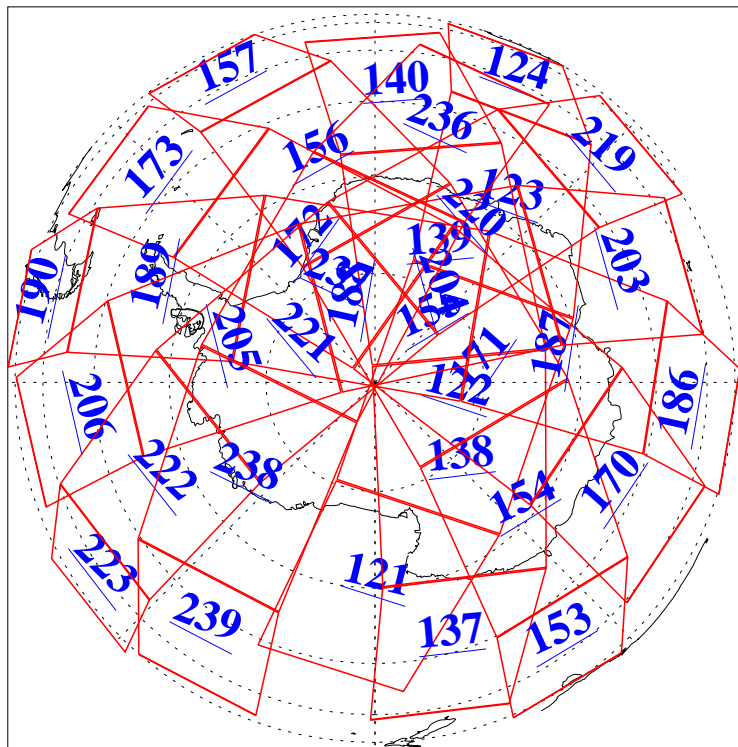

L1B Availability  
AMSU Granules: 240  
HSB Granules: 0  
AIRS Granules: 240

19 Nov 2003  
DoY 323  
Aqua Day 564  
Granules: 1 to 120

Granules: 121 to 240

Legend: AMSU Available, HSB Available, AIRS Available

L1B Availability  
AMSU Granules: 240  
HSB Granules: 0  
AIRS Granules: 240

19 Nov 2003  
DoY 323  
Aqua Day 564

Ascending Granules

Descending Granules

Legend: AMSU Available, HSB Available, AIRS Available

L1B Availability  
 AMSU Granules: 240  
 HSB Granules: 0  
 AIRS Granules: 240

19 Nov 2003  
 DoY 323  
 Aqua Day 564

Northern Hemisphere Granules

Southern Hemisphere Granules

Legend: AMSU Available, HSB Available, AIRS Available