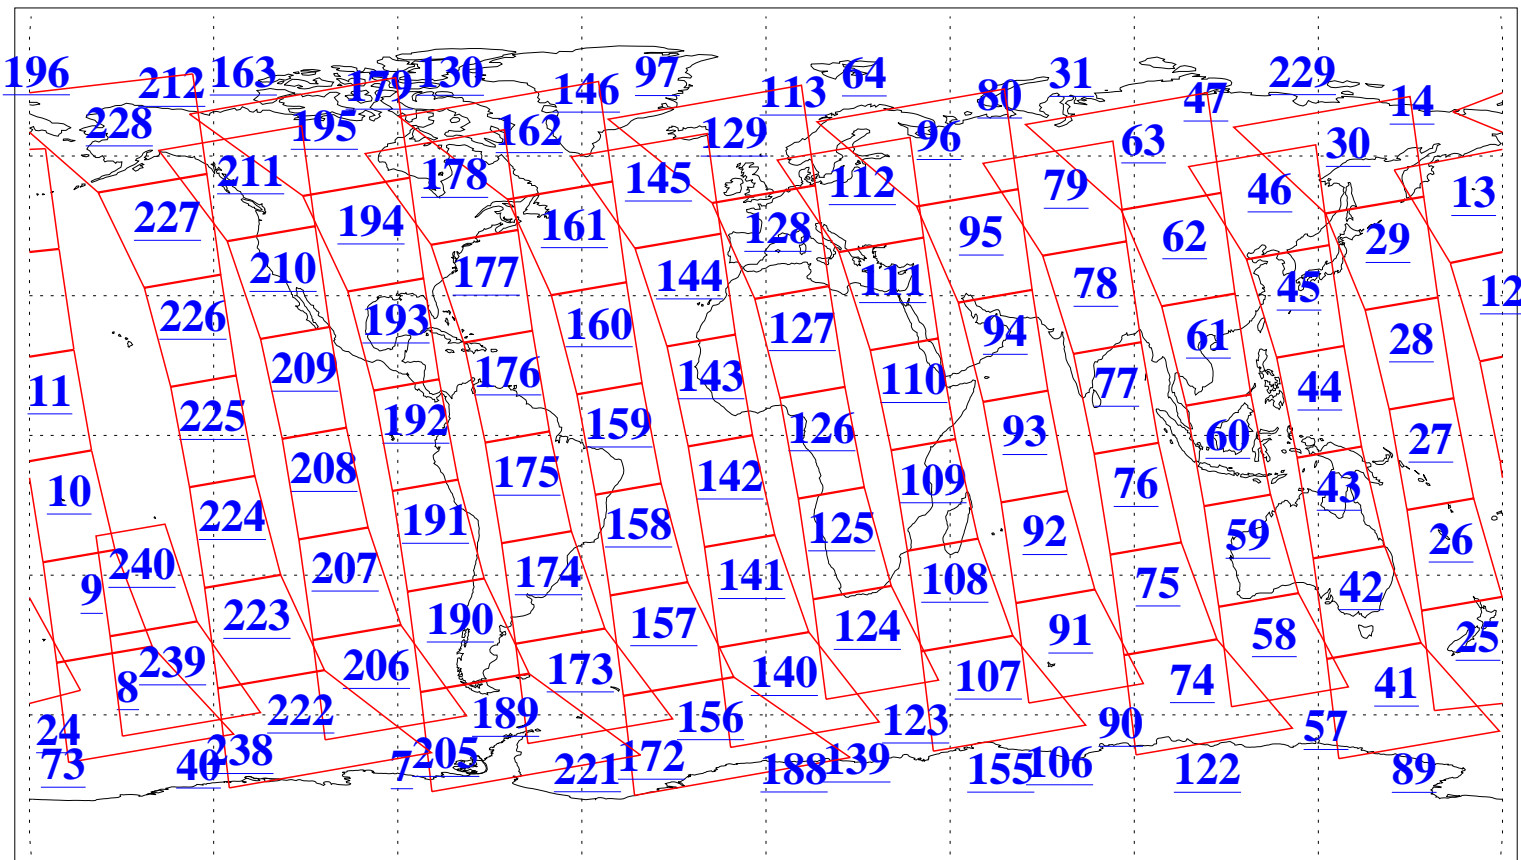

L1B Availability  
AMSU Granules: 240  
HSB Granules: 0  
AIRS Granules: 240

19 Nov 2003  
DoY 323  
Aqua Day 564  
Granules: 1 to 120

Granules: 121 to 240

Legend: AMSU Available, HSB Available, AIRS Available

L1B Availability  
AMSU Granules: 240  
HSB Granules: 0  
AIRS Granules: 240

19 Nov 2003  
DoY 323  
Aqua Day 564

Ascending Granules

Descending Granules

Legend: AMSU Available, HSB Available, AIRS Available

L1B Availability  
 AMSU Granules: 240  
 HSB Granules: 0  
 AIRS Granules: 240

19 Nov 2003  
 DoY 323  
 Aqua Day 564

Northern Hemisphere Granules

Southern Hemisphere Granules

Legend: AMSU Available, HSB Available, AIRS Available