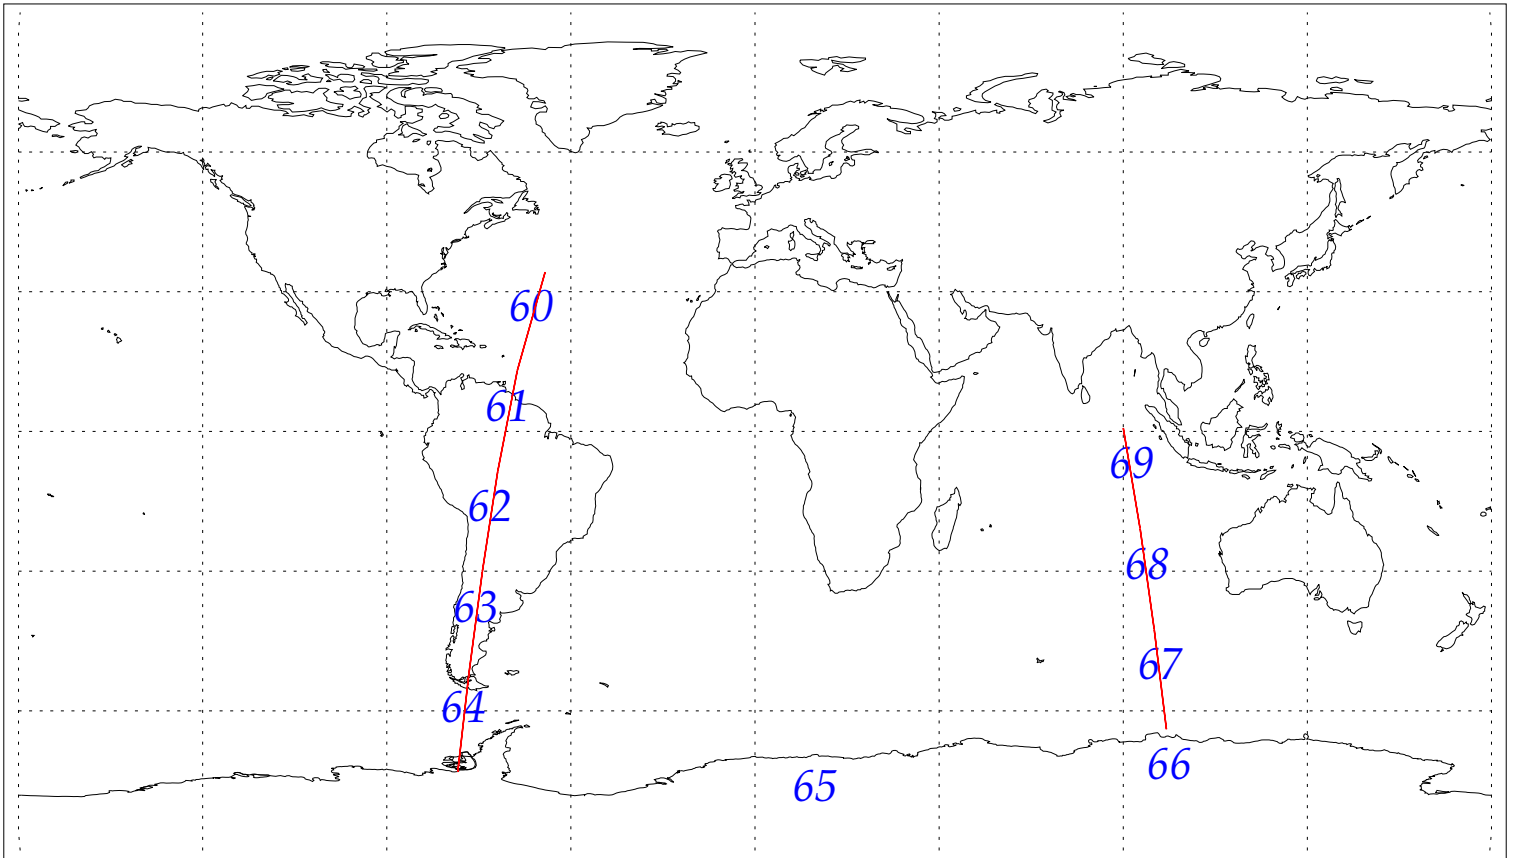

L1B Availability
AMSU Granules: 0
HSB Granules: 10
AIRS Granules: 0

18 Nov 2003
DoY 322
Aqua Day 563
Granules: 1 to 120

Granules: 121 to 240

Legend: AMSU Available, *HSB Available*, **AIRS Available**

L1B Availability
AMSU Granules: 0
HSB Granules: 10
AIRS Granules: 0