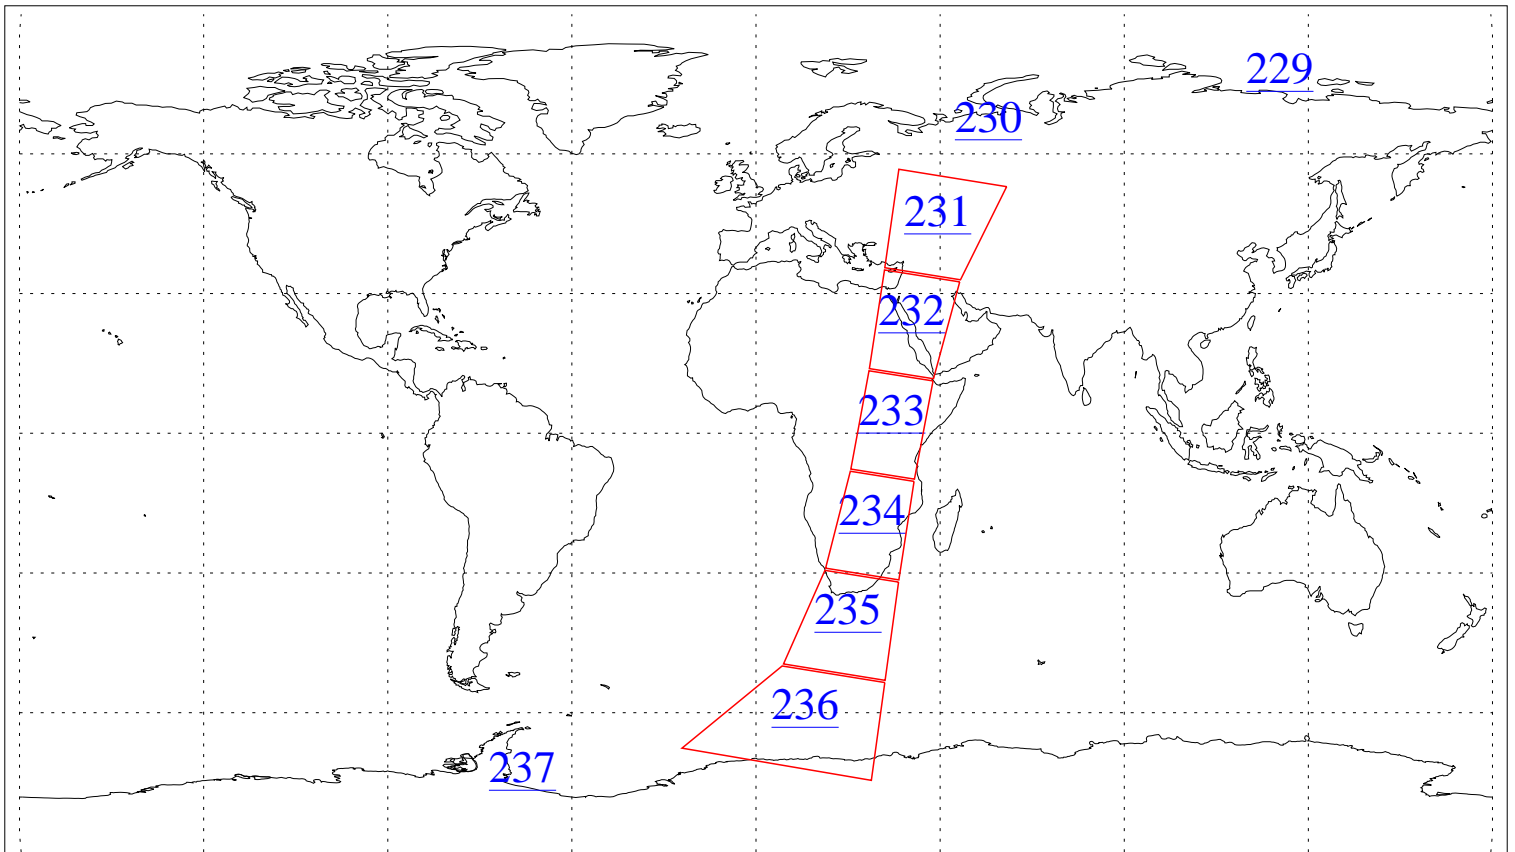

L1B Availability
AMSU Granules: 16
HSB Granules: 0
AIRS Granules: 0

3 Nov 2003
DoY 307
Aqua Day 548
Granules: 1 to 120

Granules: 121 to 240

Legend: AMSU Available, *HSB Available*, **AIRS Available**

L1B Availability
AMSU Granules: 16
HSB Granules: 0
AIRS Granules: 0

3 Nov 2003
DoY 307
Aqua Day 548
Ascending Granules

Descending Granules

Legend: AMSU Available, *HSB Available*, **AIRS Available**

L1B Availability
AMSU Granules: 16
HSB Granules: 0
AIRS Granules: 0

3 Nov 2003
DoY 307
Aqua Day 548