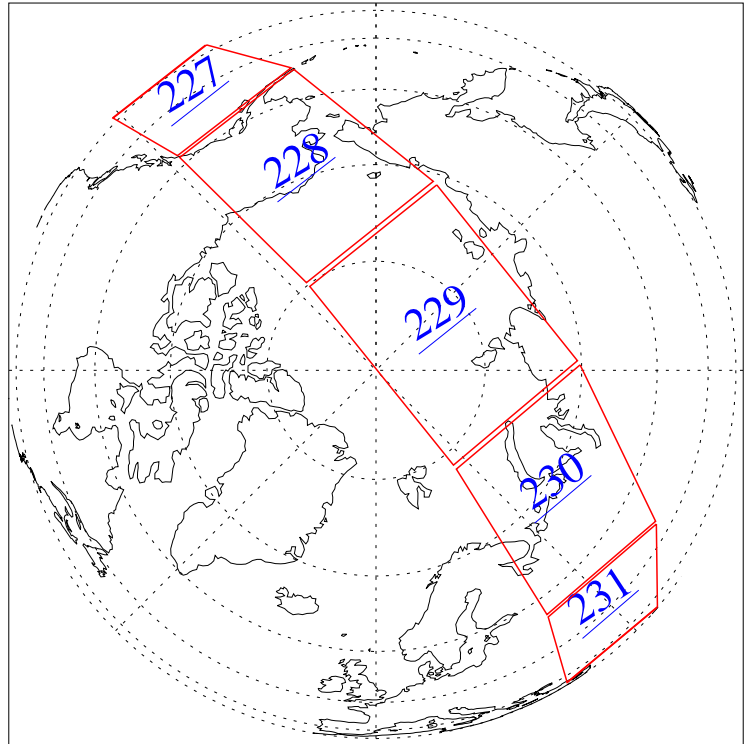

L1B Availability
AMSU Granules: 16
HSB Granules: 0
AIRS Granules: 0

3 Nov 2003
DoY 307
Aqua Day 548

Northern Hemisphere Granules

Southern Hemisphere Granules