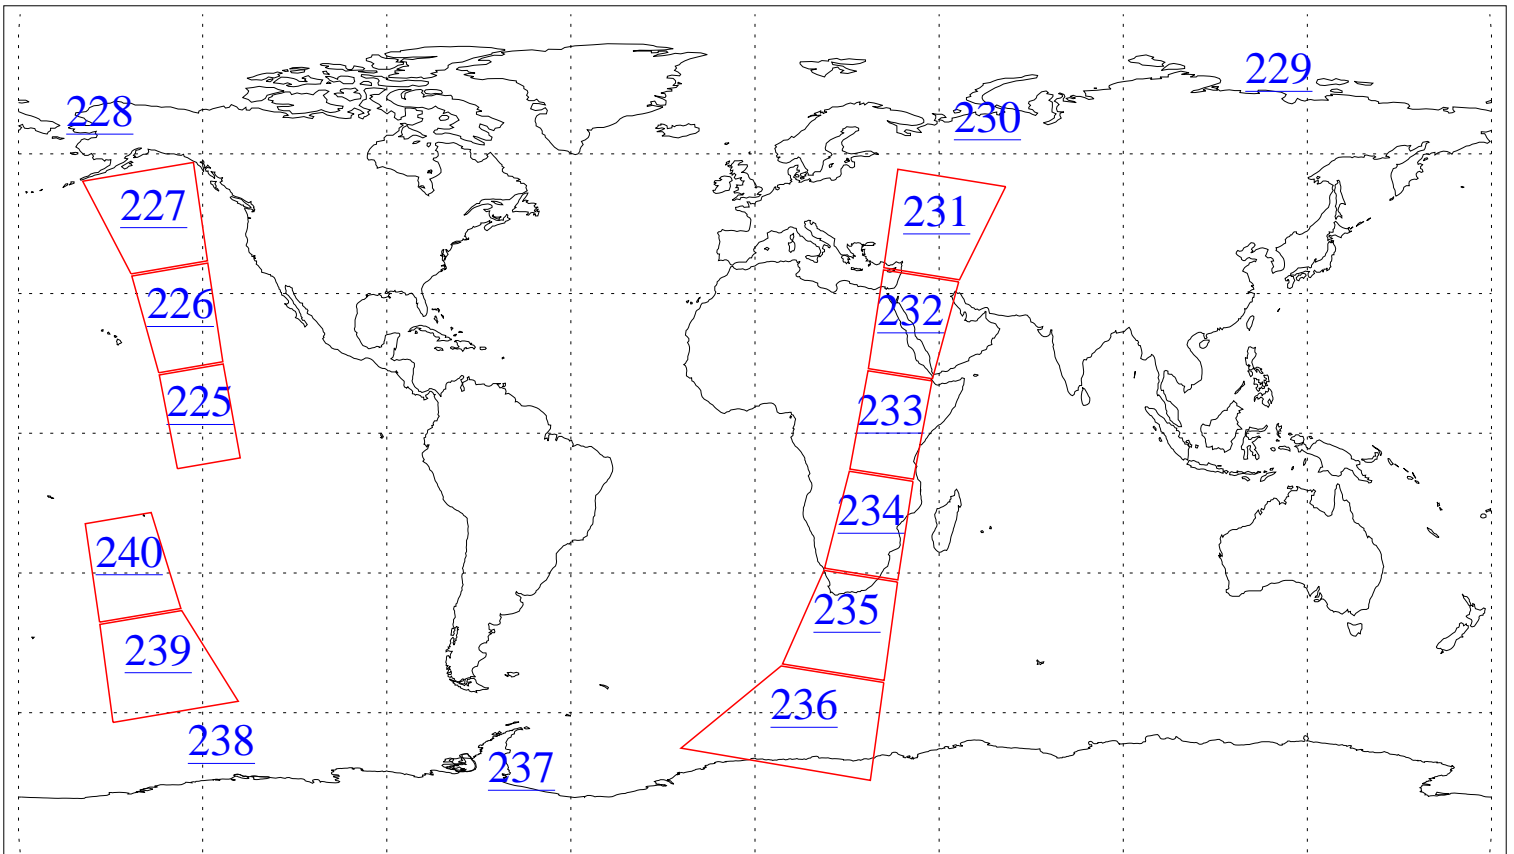

L1B Availability
AMSU Granules: 16
HSB Granules: 0
AIRS Granules: 0

3 Nov 2003
DoY 307
Aqua Day 548
Granules: 1 to 120

Granules: 121 to 240

Legend: AMSU Available, *HSB Available*, **AIRS Available**

L1B Availability
AMSU Granules: 16
HSB Granules: 0
AIRS Granules: 0

3 Nov 2003
DoY 307
Aqua Day 548
Ascending Granules

Descending Granules

Legend: AMSU Available, *HSB Available*, **AIRS Available**

L1B Availability
AMSU Granules: 16
HSB Granules: 0
AIRS Granules: 0

3 Nov 2003
DoY 307
Aqua Day 548

Northern Hemisphere Granules

Southern Hemisphere Granules

Legend: AMSU Available, *HSB Available*, **AIRS Available**