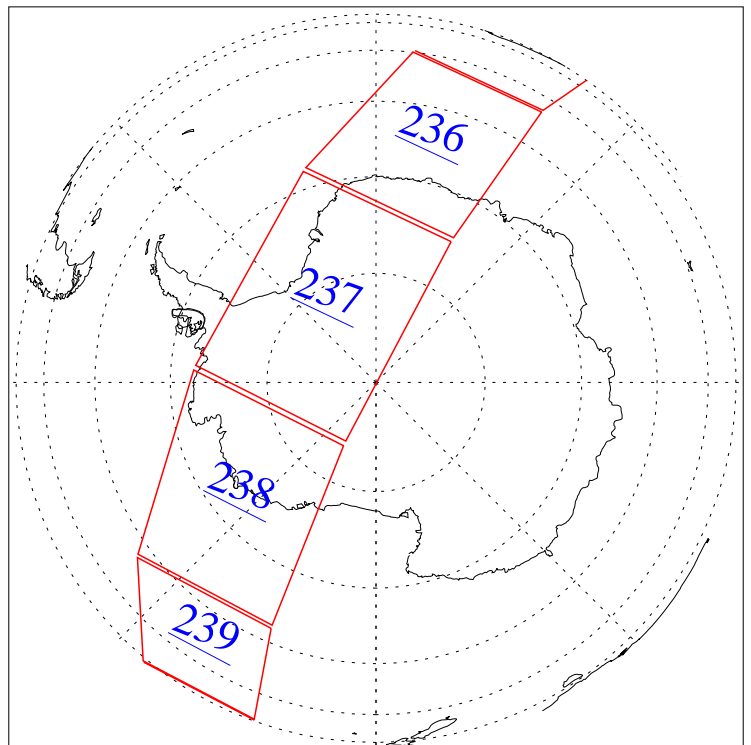

3 Nov 2003
DoY 307
Aqua Day 548
Ascending Granules

Descending Granules

Legend: AMSU Available, *HSB Available*, **AIRS Available**

L1B Availability
AMSU Granules: 16
HSB Granules: 0
AIRS Granules: 0

3 Nov 2003
DoY 307
Aqua Day 548

Northern Hemisphere Granules

Southern Hemisphere Granules

Legend: AMSU Available, *HSB Available*, **AIRS Available**