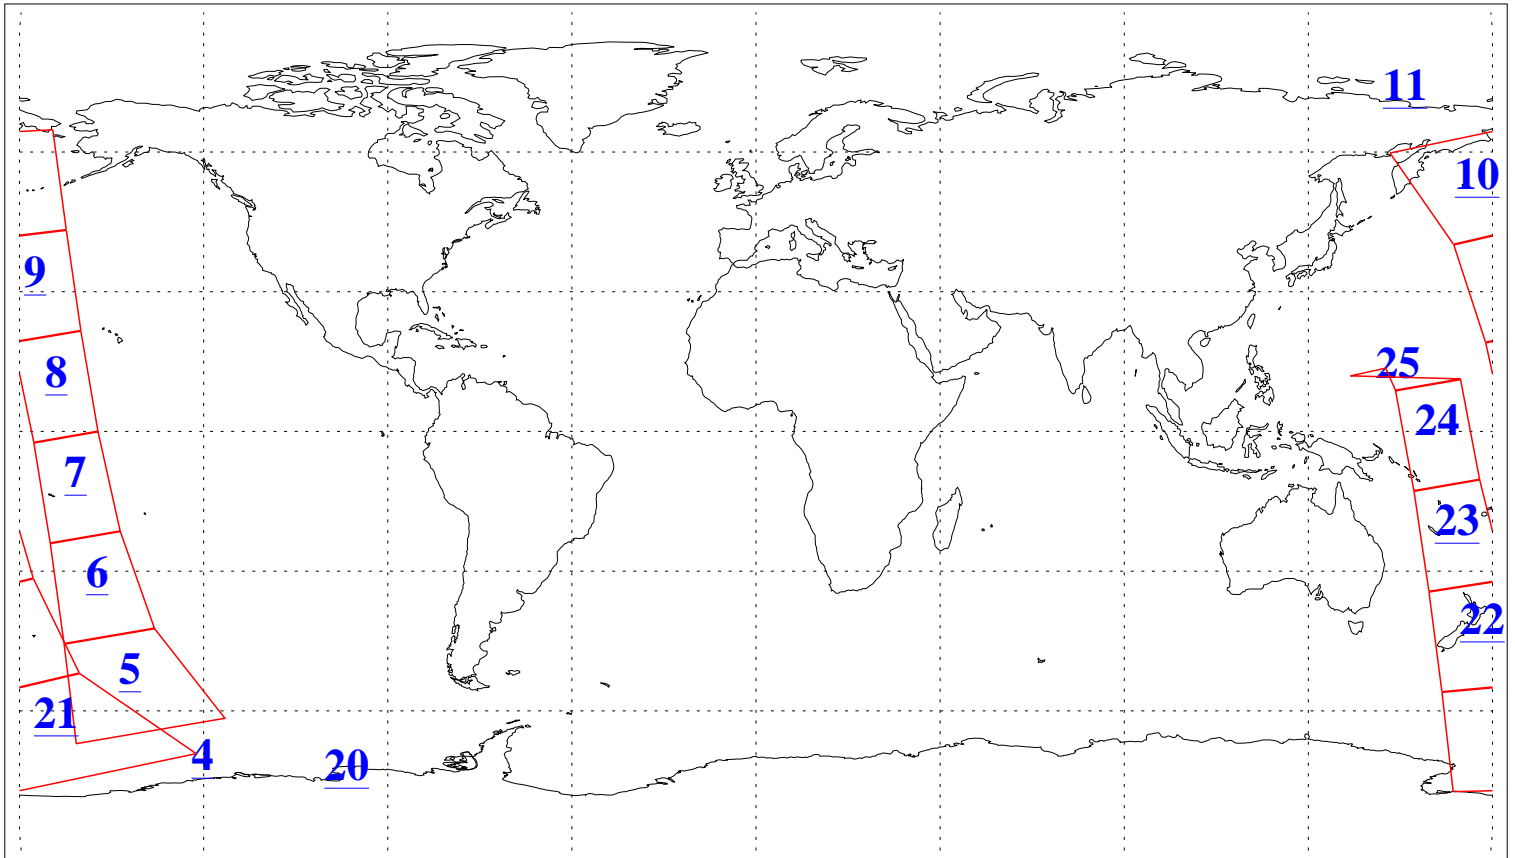

L1B Availability
AMSU Granules: 23
HSB Granules: 0
AIRS Granules: 25

29 Oct 2003
DoY 302
Aqua Day 543

Ascending Granules

Descending Granules