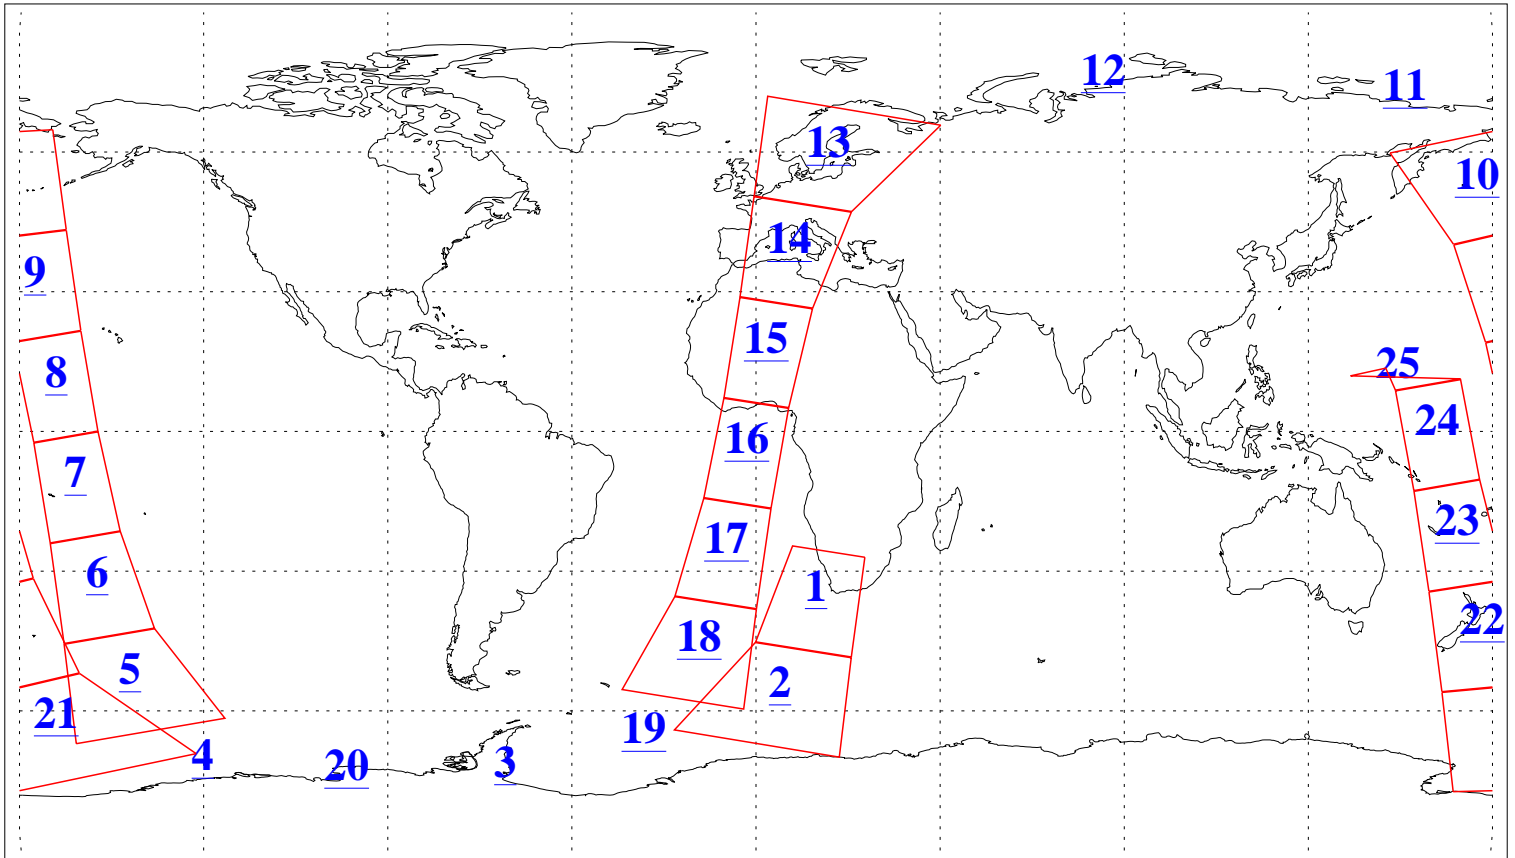

L1B Availability
AMSU Granules: 23
HSB Granules: 0
AIRS Granules: 25

29 Oct 2003
DoY 302
Aqua Day 543
Granules: 1 to 120

Granules: 121 to 240

Legend: AMSU Available, *HSB Available*, **AIRS Available**

L1B Availability
AMSU Granules: 23
HSB Granules: 0
AIRS Granules: 25

29 Oct 2003
DoY 302
Aqua Day 543

Ascending Granules

Descending Granules

Legend: AMSU Available, *HSB Available*, **AIRS Available**

L1B Availability
AMSU Granules: 23
HSB Granules: 0
AIRS Granules: 25

29 Oct 2003
DoY 302
Aqua Day 543

Northern Hemisphere Granules

Southern Hemisphere Granules

Legend: AMSU Available, HSB Available, **AIRS Available**