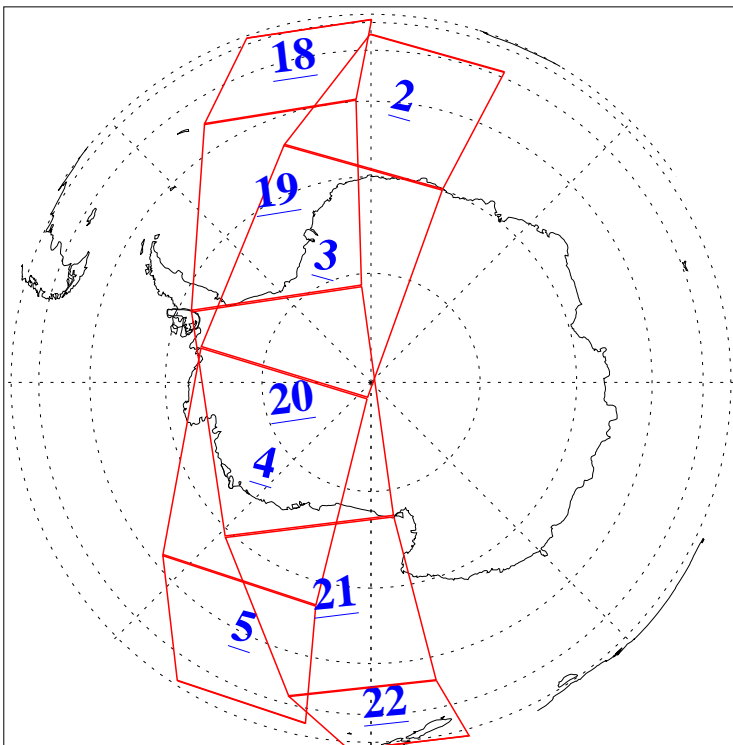

29 Oct 2003
DoY 302
Aqua Day 543

Ascending Granules

Descending Granules

Legend: AMSU Available, *HSB Available*, **AIRS Available**

L1B Availability
AMSU Granules: 23
HSB Granules: 0
AIRS Granules: 25

29 Oct 2003
DoY 302
Aqua Day 543

Northern Hemisphere Granules

Southern Hemisphere Granules

Legend: AMSU Available, HSB Available, **AIRS Available**