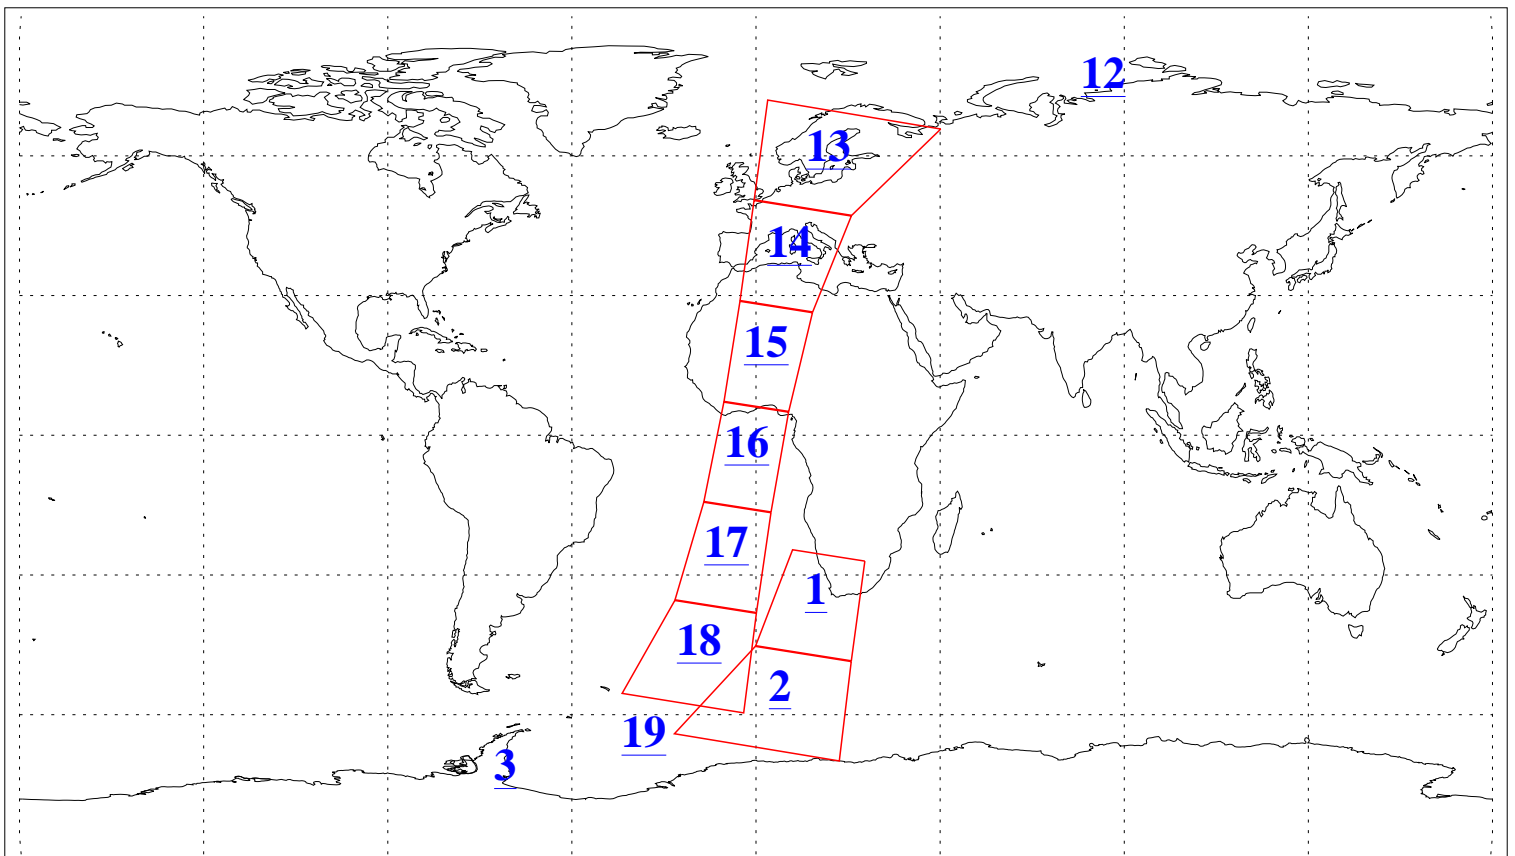

L1B Availability
AMSU Granules: 23
HSB Granules: 0
AIRS Granules: 25

29 Oct 2003
DoY 302
Aqua Day 543
Granules: 1 to 120

Granules: 121 to 240

Legend: AMSU Available, *HSB Available*, **AIRS Available**

L1B Availability
AMSU Granules: 23
HSB Granules: 0
AIRS Granules: 25

29 Oct 2003
DoY 302
Aqua Day 543

Ascending Granules

Descending Granules

Legend: AMSU Available, *HSB Available*, **AIRS Available**

L1B Availability
AMSU Granules: 23
HSB Granules: 0
AIRS Granules: 25

29 Oct 2003
DoY 302
Aqua Day 543

Northern Hemisphere Granules

Southern Hemisphere Granules

Legend: AMSU Available, HSB Available, **AIRS Available**