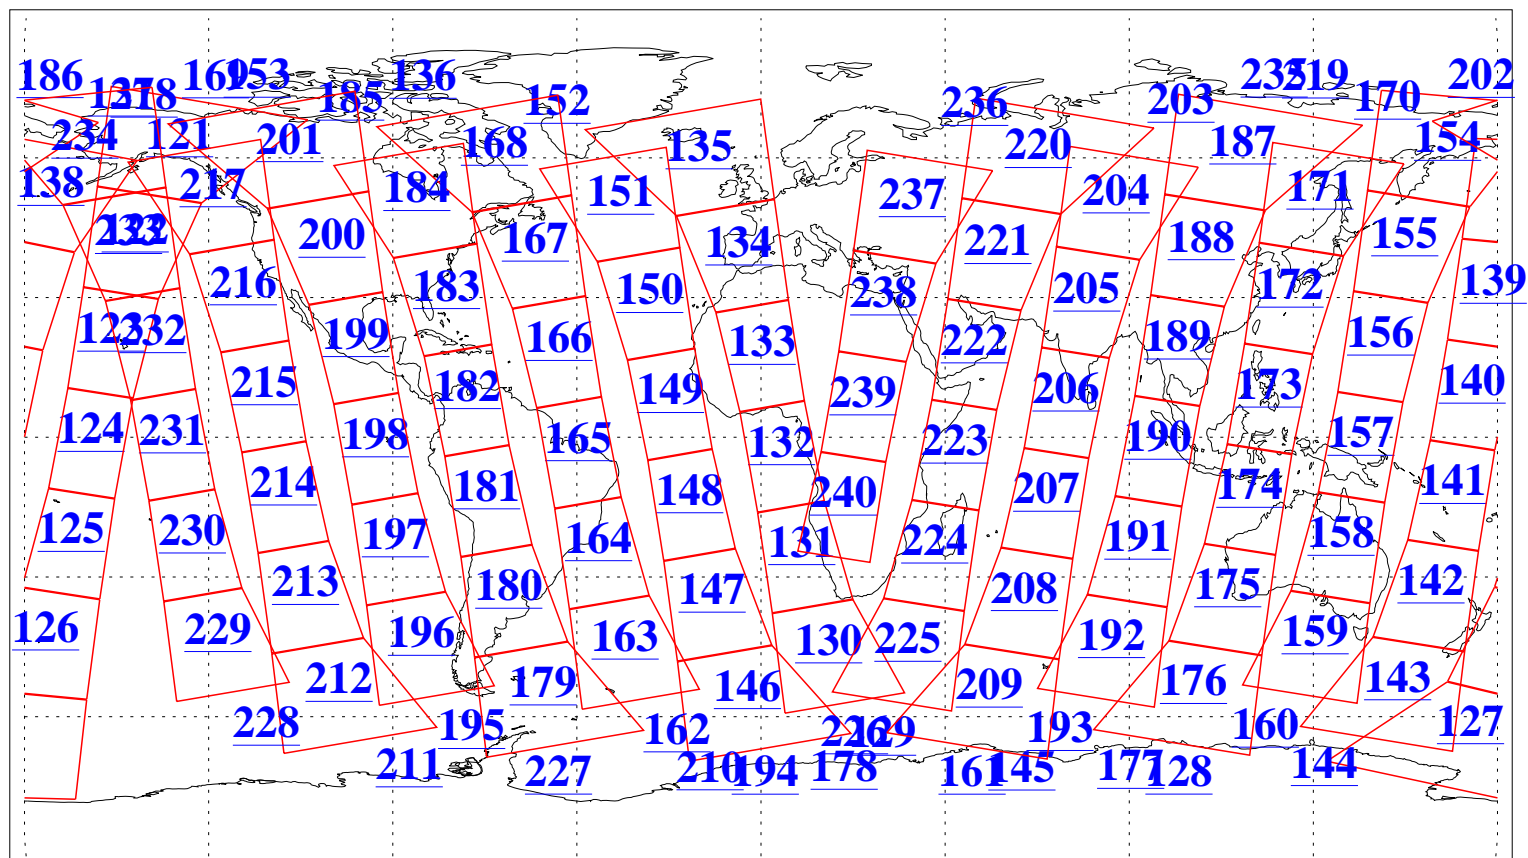

L1B Availability
AMSU Granules: 240
HSB Granules: 0
AIRS Granules: 240

28 Oct 2003
DoY 301
Aqua Day 542
Granules: 1 to 120

Granules: 121 to 240

Legend: AMSU Available, HSB Available, AIRS Available

L1B Availability
AMSU Granules: 240
HSB Granules: 0
AIRS Granules: 240

28 Oct 2003
DoY 301
Aqua Day 542

Ascending Granules

Descending Granules

Legend: AMSU Available, HSB Available, AIRS Available

L1B Availability
 AMSU Granules: 240
 HSB Granules: 0
 AIRS Granules: 240

28 Oct 2003
 DoY 301
 Aqua Day 542

Northern Hemisphere Granules

Southern Hemisphere Granules

Legend: AMSU Available, HSB Available, AIRS Available