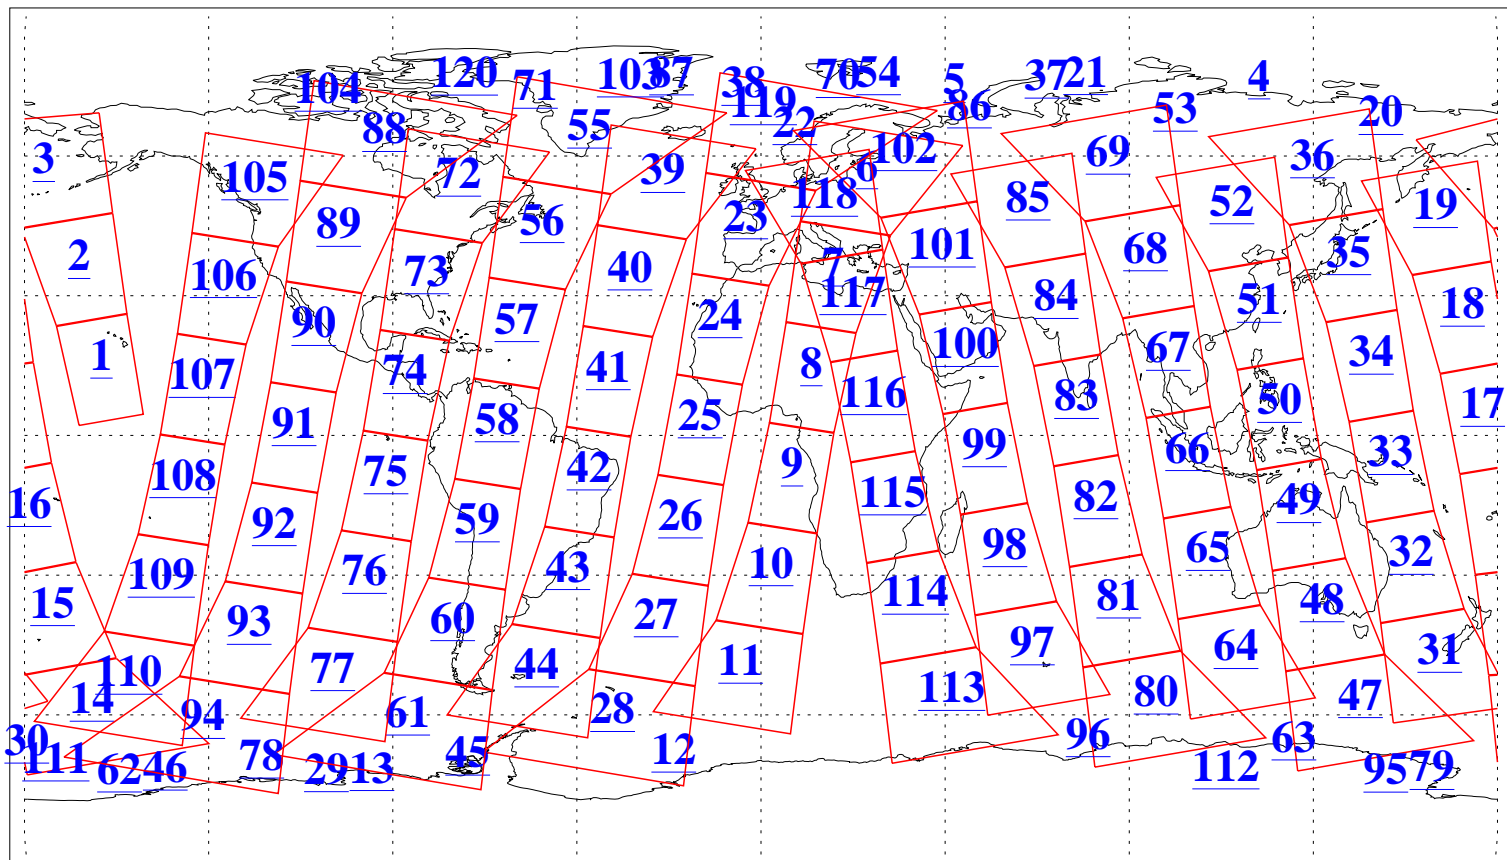

L1B Availability
AMSU Granules: 240
HSB Granules: 0
AIRS Granules: 240

28 Oct 2003
DoY 301
Aqua Day 542
Granules: 1 to 120

Granules: 121 to 240

Legend: AMSU Available, HSB Available, AIRS Available

L1B Availability
AMSU Granules: 240
HSB Granules: 0
AIRS Granules: 240

28 Oct 2003
DoY 301
Aqua Day 542

Ascending Granules

Descending Granules

Legend: AMSU Available, HSB Available, AIRS Available

L1B Availability
 AMSU Granules: 240
 HSB Granules: 0
 AIRS Granules: 240

28 Oct 2003
 DoY 301
 Aqua Day 542

Northern Hemisphere Granules

Southern Hemisphere Granules

Legend: AMSU Available, HSB Available, AIRS Available