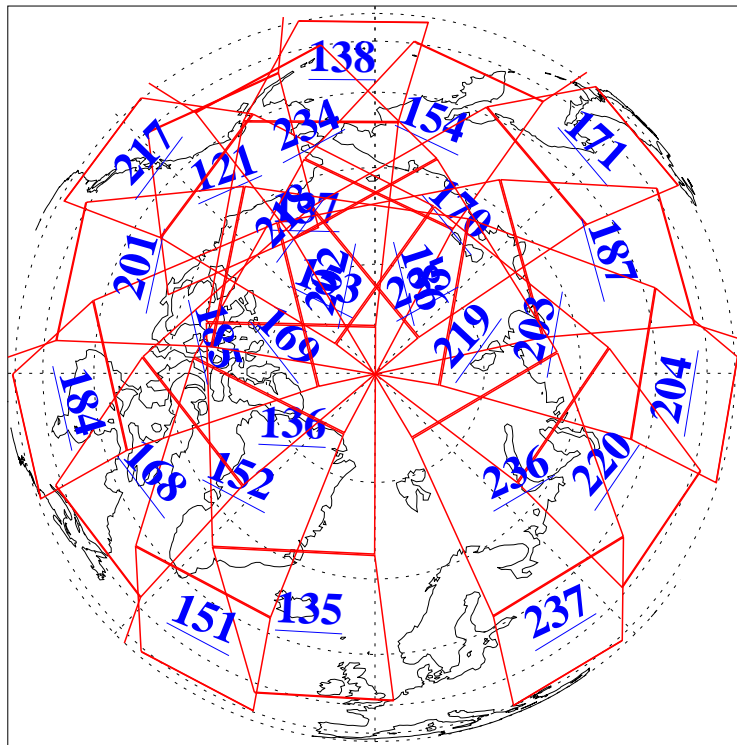

L1B Availability
AMSU Granules: 240
HSB Granules: 0
AIRS Granules: 240

28 Oct 2003
DoY 301
Aqua Day 542
Granules: 1 to 120

Granules: 121 to 240

Legend: AMSU Available, HSB Available, AIRS Available

L1B Availability
AMSU Granules: 240
HSB Granules: 0
AIRS Granules: 240

28 Oct 2003
DoY 301
Aqua Day 542

Ascending Granules

Descending Granules

Legend: AMSU Available, HSB Available, AIRS Available

L1B Availability
 AMSU Granules: 240
 HSB Granules: 0
 AIRS Granules: 240

28 Oct 2003
 DoY 301
 Aqua Day 542

Northern Hemisphere Granules

Southern Hemisphere Granules

Legend: AMSU Available, HSB Available, AIRS Available