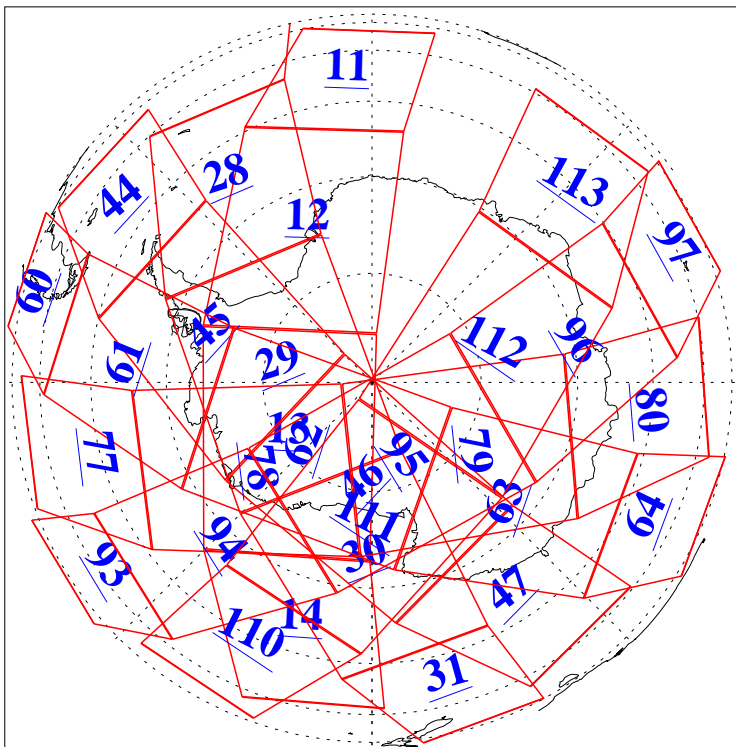

L1B Availability
AMSU Granules: 240
HSB Granules: 0
AIRS Granules: 240

28 Oct 2003
DoY 301
Aqua Day 542
Granules: 1 to 120

Granules: 121 to 240

Legend: AMSU Available, HSB Available, AIRS Available

L1B Availability
AMSU Granules: 240
HSB Granules: 0
AIRS Granules: 240

28 Oct 2003
DoY 301
Aqua Day 542

Ascending Granules

Descending Granules

Legend: AMSU Available, HSB Available, AIRS Available

L1B Availability
 AMSU Granules: 240
 HSB Granules: 0
 AIRS Granules: 240

28 Oct 2003
 DoY 301
 Aqua Day 542

Northern Hemisphere Granules

Southern Hemisphere Granules

Legend: AMSU Available, HSB Available, AIRS Available