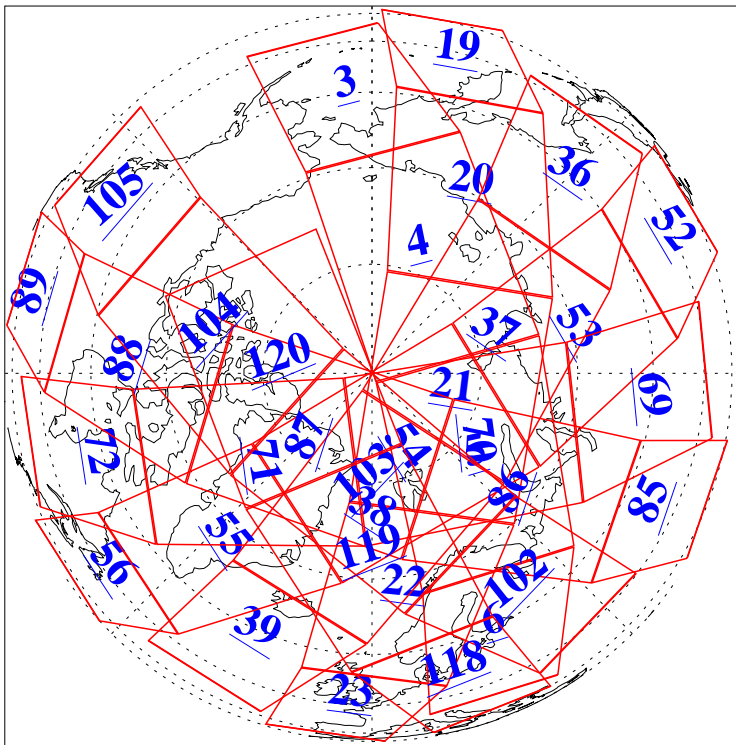

L1B Availability
AMSU Granules: 240
HSB Granules: 0
AIRS Granules: 240

28 Oct 2003
DoY 301
Aqua Day 542
Granules: 1 to 120

Granules: 121 to 240

Legend: AMSU Available, HSB Available, AIRS Available

L1B Availability
AMSU Granules: 240
HSB Granules: 0
AIRS Granules: 240

28 Oct 2003
DoY 301
Aqua Day 542

Ascending Granules

Descending Granules

Legend: AMSU Available, HSB Available, AIRS Available

L1B Availability
 AMSU Granules: 240
 HSB Granules: 0
 AIRS Granules: 240

28 Oct 2003
 DoY 301
 Aqua Day 542

Northern Hemisphere Granules

Southern Hemisphere Granules

Legend: AMSU Available, HSB Available, AIRS Available