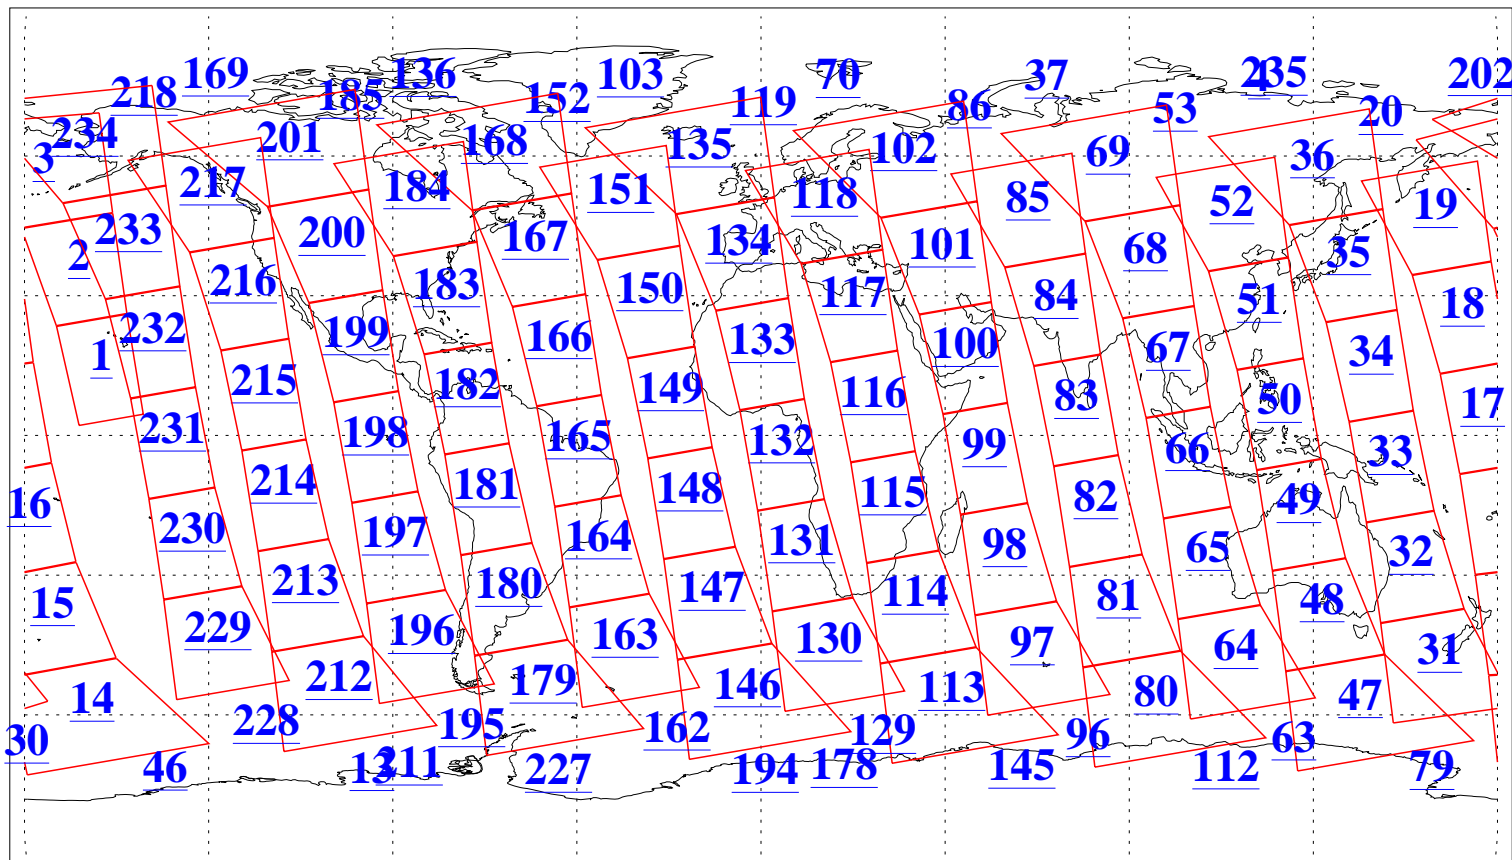

L1B Availability
AMSU Granules: 240
HSB Granules: 0
AIRS Granules: 240

28 Oct 2003
DoY 301
Aqua Day 542
Granules: 1 to 120

Granules: 121 to 240

Legend: AMSU Available, HSB Available, AIRS Available

L1B Availability
AMSU Granules: 240
HSB Granules: 0
AIRS Granules: 240

28 Oct 2003
DoY 301
Aqua Day 542

Ascending Granules

Descending Granules

Legend: AMSU Available, HSB Available, AIRS Available

L1B Availability
 AMSU Granules: 240
 HSB Granules: 0
 AIRS Granules: 240

28 Oct 2003
 DoY 301
 Aqua Day 542

Northern Hemisphere Granules

Southern Hemisphere Granules

Legend: AMSU Available, HSB Available, AIRS Available