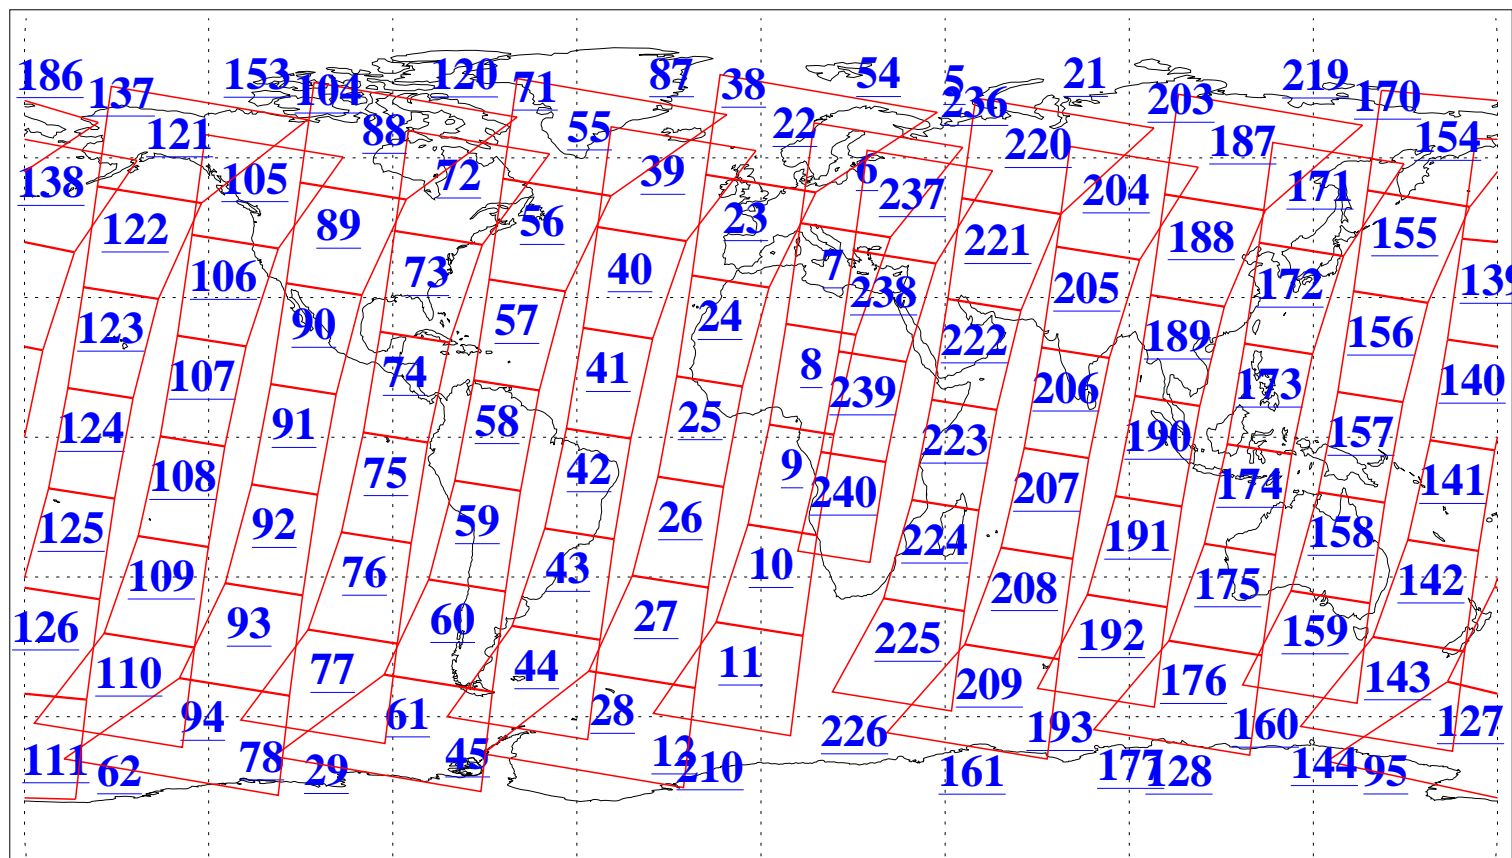

L1B Availability
AMSU Granules: 240
HSB Granules: 0
AIRS Granules: 240

28 Oct 2003
DoY 301
Aqua Day 542
Granules: 1 to 120

Granules: 121 to 240

Legend: AMSU Available, HSB Available, AIRS Available

L1B Availability
AMSU Granules: 240
HSB Granules: 0
AIRS Granules: 240

28 Oct 2003
DoY 301
Aqua Day 542

Ascending Granules

Descending Granules

Legend: AMSU Available, HSB Available, AIRS Available

L1B Availability
 AMSU Granules: 240
 HSB Granules: 0
 AIRS Granules: 240

28 Oct 2003
 DoY 301
 Aqua Day 542

Northern Hemisphere Granules

Southern Hemisphere Granules

Legend: AMSU Available, HSB Available, AIRS Available