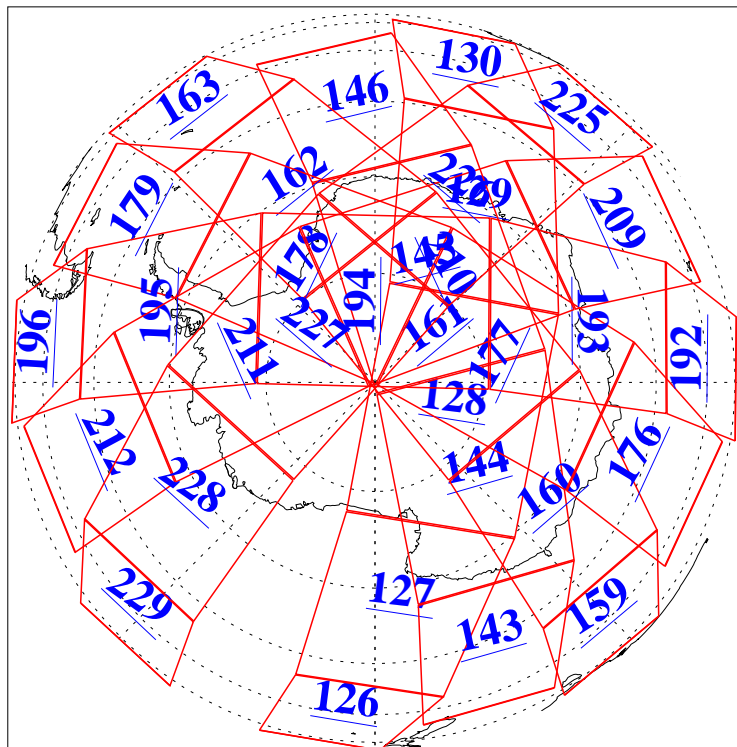

L1B Availability
AMSU Granules: 240
HSB Granules: 0
AIRS Granules: 240

28 Oct 2003
DoY 301
Aqua Day 542
Granules: 1 to 120

Granules: 121 to 240

Legend: AMSU Available, HSB Available, AIRS Available

L1B Availability
AMSU Granules: 240
HSB Granules: 0
AIRS Granules: 240

28 Oct 2003
DoY 301
Aqua Day 542

Ascending Granules

Descending Granules

Legend: AMSU Available, HSB Available, AIRS Available

L1B Availability
 AMSU Granules: 240
 HSB Granules: 0
 AIRS Granules: 240

28 Oct 2003
 DoY 301
 Aqua Day 542

Northern Hemisphere Granules

Southern Hemisphere Granules

Legend: AMSU Available, HSB Available, AIRS Available