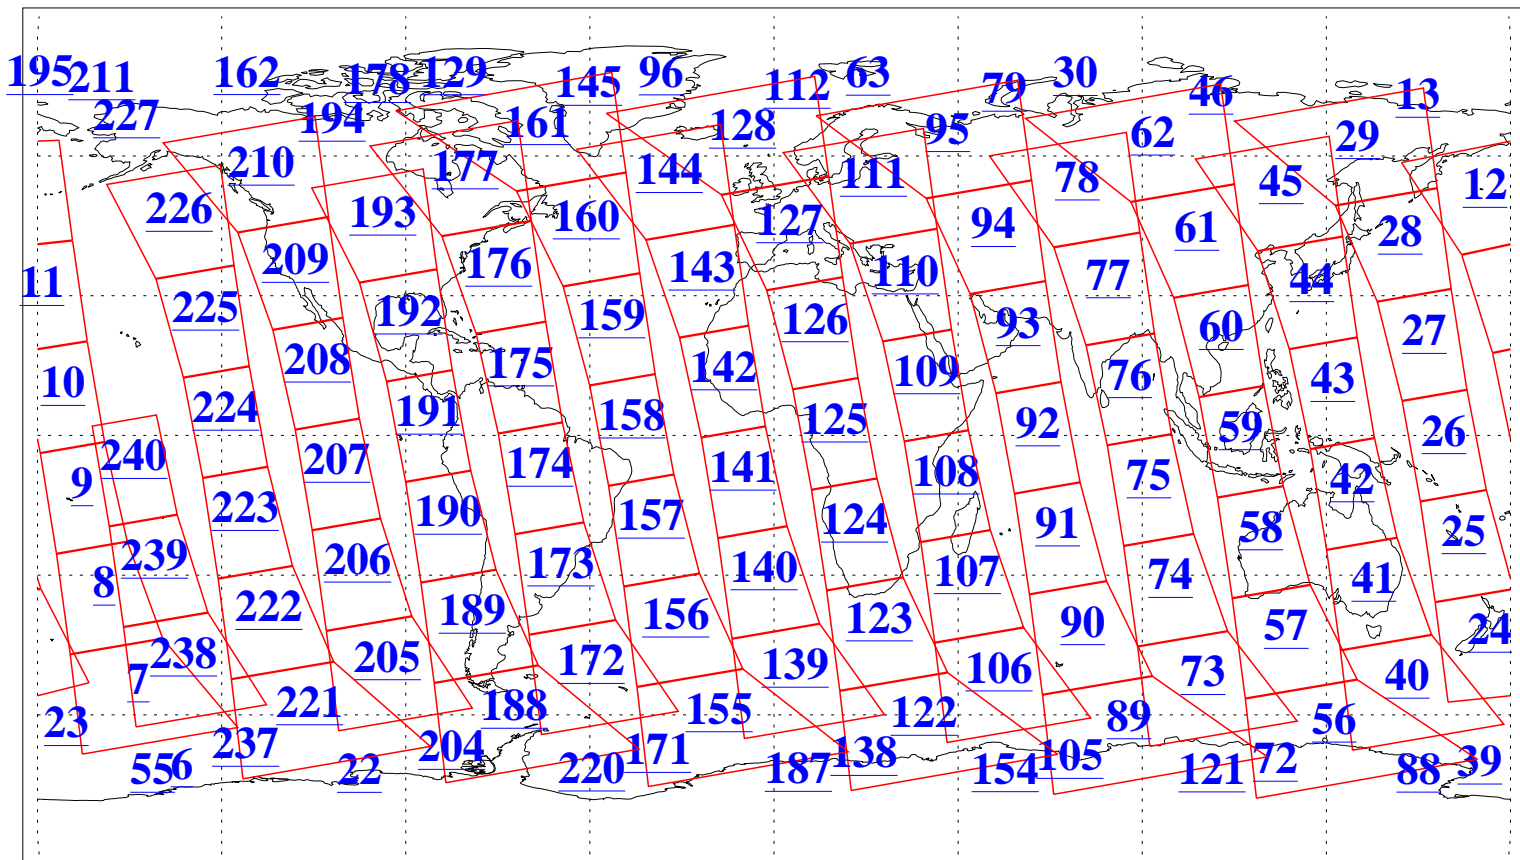

L1B Availability
AMSU Granules: 240
HSB Granules: 0
AIRS Granules: 240

27 Oct 2003
DoY 300
Aqua Day 541
Granules: 1 to 120

Granules: 121 to 240

Legend: AMSU Available, HSB Available, AIRS Available

L1B Availability
AMSU Granules: 240
HSB Granules: 0
AIRS Granules: 240

27 Oct 2003
DoY 300
Aqua Day 541

Ascending Granules

Descending Granules

Legend: AMSU Available, HSB Available, AIRS Available

L1B Availability
AMSU Granules: 240
HSB Granules: 0
AIRS Granules: 240

27 Oct 2003
DoY 300
Aqua Day 541

Northern Hemisphere Granules

Southern Hemisphere Granules

Legend: AMSU Available, HSB Available, AIRS Available