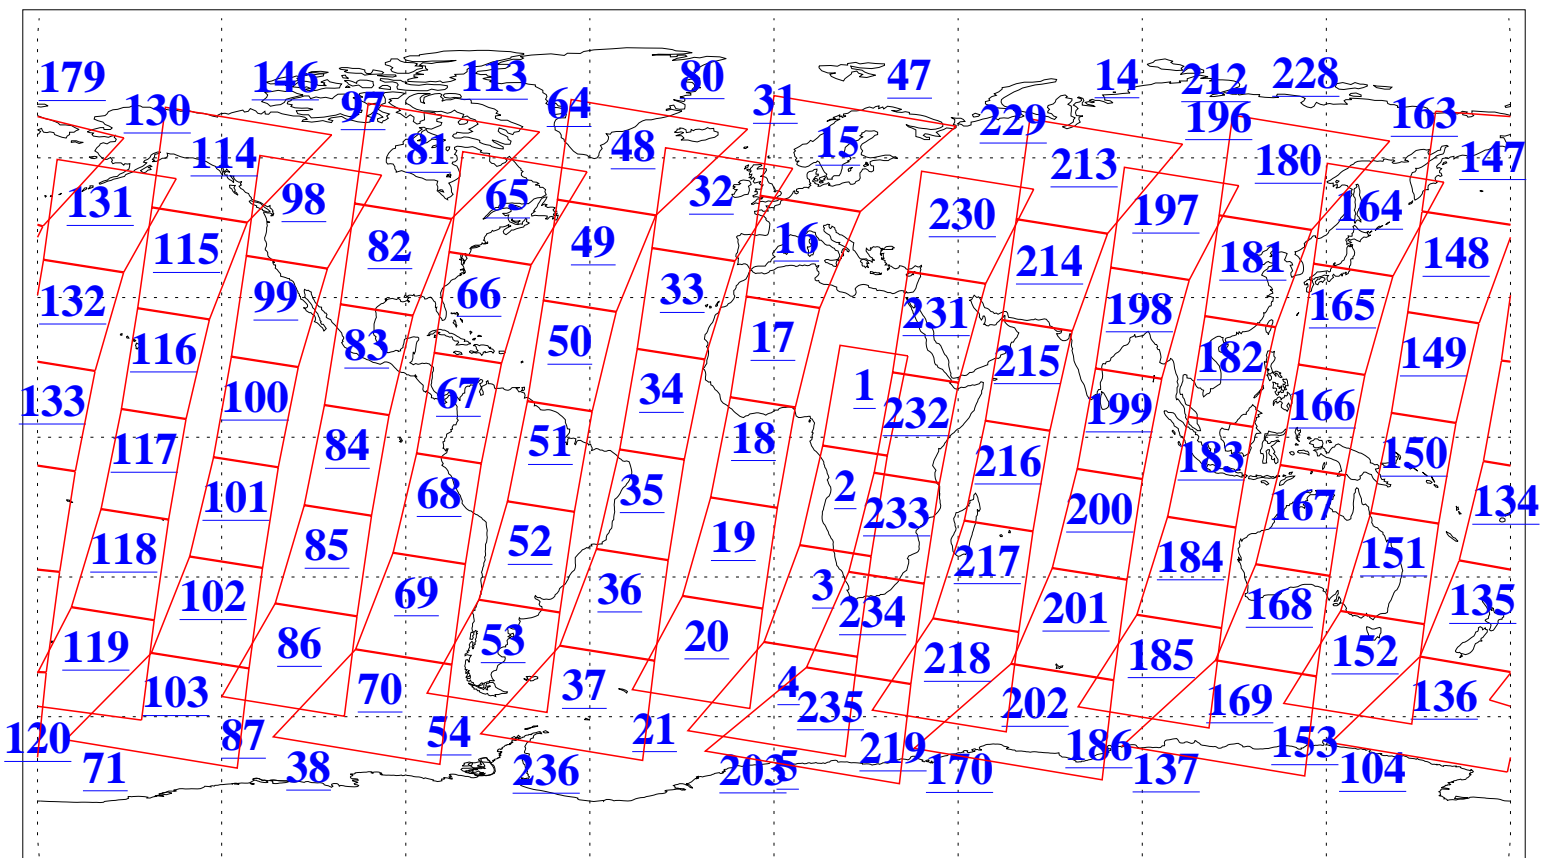

L1B Availability
AMSU Granules: 240
HSB Granules: 0
AIRS Granules: 240

27 Oct 2003
DoY 300
Aqua Day 541
Granules: 1 to 120

Granules: 121 to 240

Legend: AMSU Available, HSB Available, AIRS Available

L1B Availability
AMSU Granules: 240
HSB Granules: 0
AIRS Granules: 240

27 Oct 2003
DoY 300
Aqua Day 541

Ascending Granules

Descending Granules

Legend: AMSU Available, HSB Available, AIRS Available

L1B Availability
AMSU Granules: 240
HSB Granules: 0
AIRS Granules: 240

27 Oct 2003
DoY 300
Aqua Day 541

Northern Hemisphere Granules

Southern Hemisphere Granules

Legend: AMSU Available, HSB Available, AIRS Available