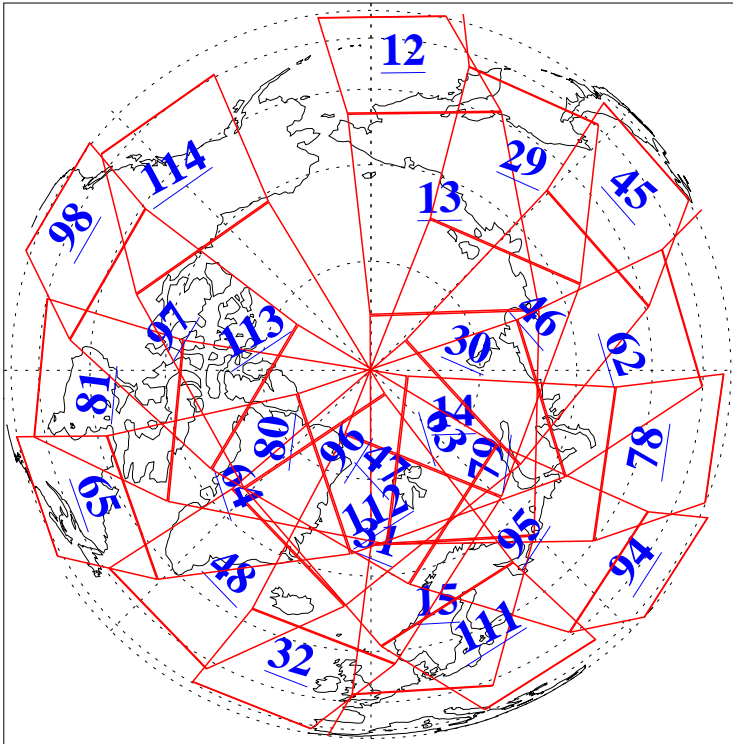

L1B Availability
AMSU Granules: 240
HSB Granules: 0
AIRS Granules: 240

27 Oct 2003
DoY 300
Aqua Day 541
Granules: 1 to 120

Granules: 121 to 240

Legend: AMSU Available, HSB Available, AIRS Available

L1B Availability
AMSU Granules: 240
HSB Granules: 0
AIRS Granules: 240

27 Oct 2003
DoY 300
Aqua Day 541

Ascending Granules

Descending Granules

Legend: AMSU Available, HSB Available, AIRS Available

L1B Availability
AMSU Granules: 240
HSB Granules: 0
AIRS Granules: 240

27 Oct 2003
DoY 300
Aqua Day 541

Northern Hemisphere Granules

Southern Hemisphere Granules

Legend: AMSU Available, HSB Available, AIRS Available