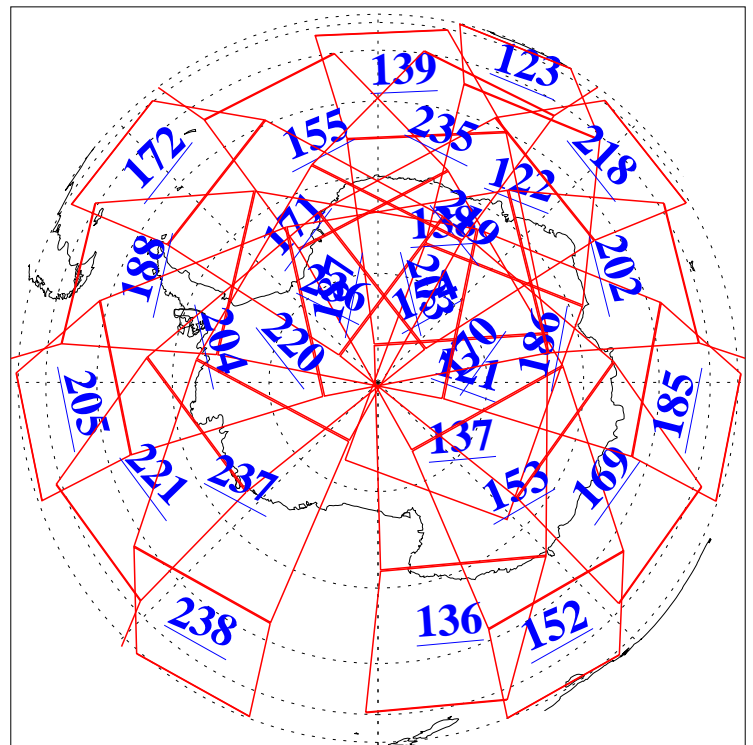

L1B Availability
AMSU Granules: 240
HSB Granules: 0
AIRS Granules: 240

27 Oct 2003
DoY 300
Aqua Day 541
Granules: 1 to 120

Granules: 121 to 240

Legend: AMSU Available, HSB Available, AIRS Available

L1B Availability
AMSU Granules: 240
HSB Granules: 0
AIRS Granules: 240

27 Oct 2003
DoY 300
Aqua Day 541

Ascending Granules

Descending Granules

Legend: AMSU Available, HSB Available, AIRS Available

L1B Availability
AMSU Granules: 240
HSB Granules: 0
AIRS Granules: 240

27 Oct 2003
DoY 300
Aqua Day 541

Northern Hemisphere Granules

Southern Hemisphere Granules

Legend: AMSU Available, HSB Available, AIRS Available