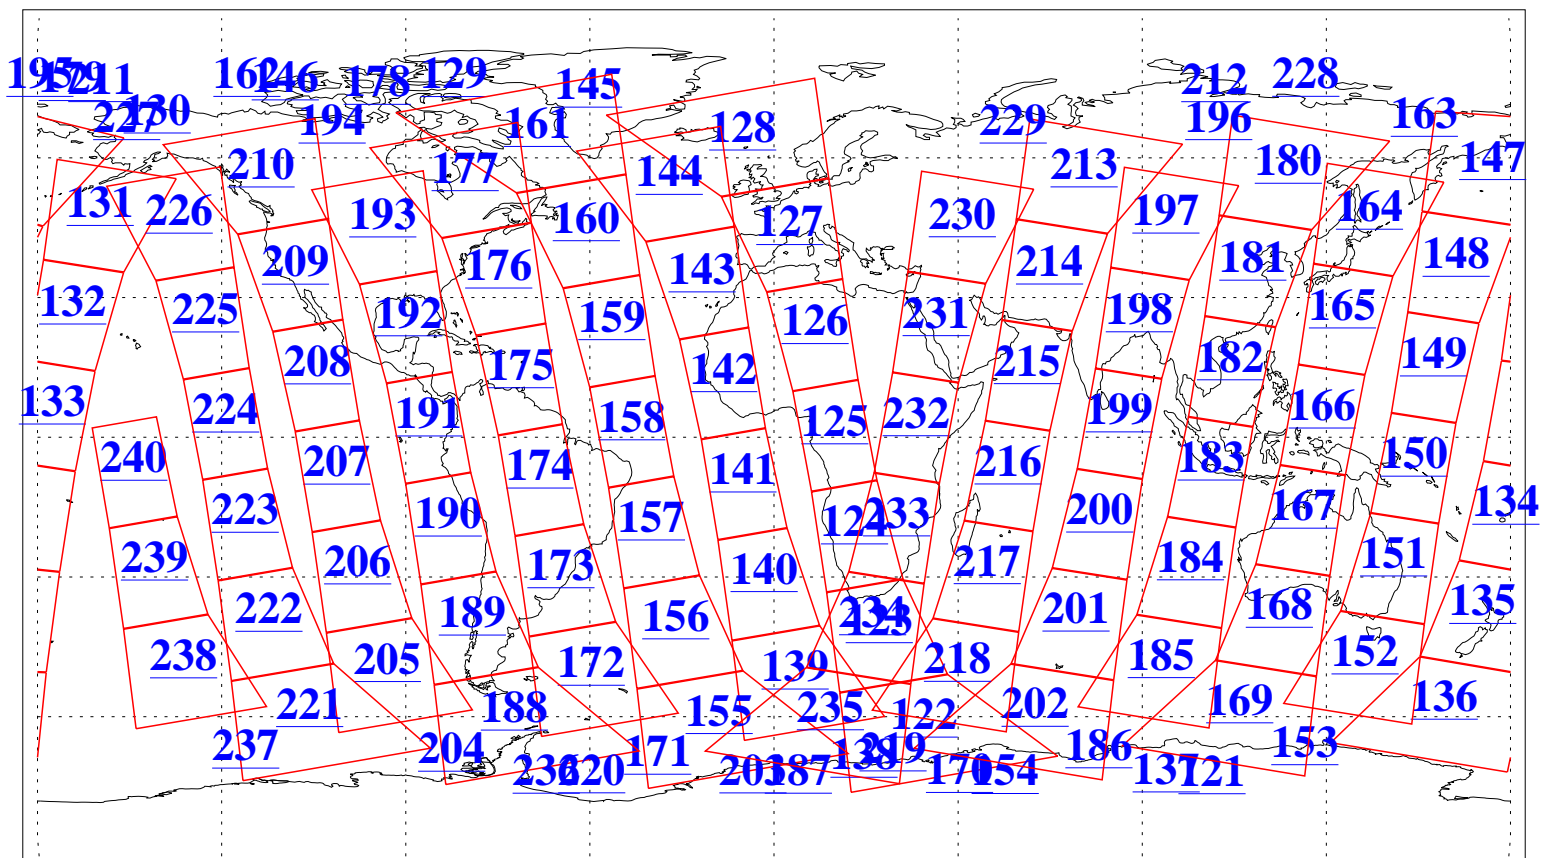

L1B Availability
AMSU Granules: 240
HSB Granules: 0
AIRS Granules: 240

27 Oct 2003
DoY 300
Aqua Day 541
Granules: 1 to 120

Granules: 121 to 240

Legend: AMSU Available, HSB Available, AIRS Available

L1B Availability
AMSU Granules: 240
HSB Granules: 0
AIRS Granules: 240

27 Oct 2003
DoY 300
Aqua Day 541

Ascending Granules

Descending Granules

Legend: AMSU Available, HSB Available, AIRS Available

L1B Availability
AMSU Granules: 240
HSB Granules: 0
AIRS Granules: 240

27 Oct 2003
DoY 300
Aqua Day 541

Northern Hemisphere Granules

Southern Hemisphere Granules

Legend: AMSU Available, HSB Available, AIRS Available