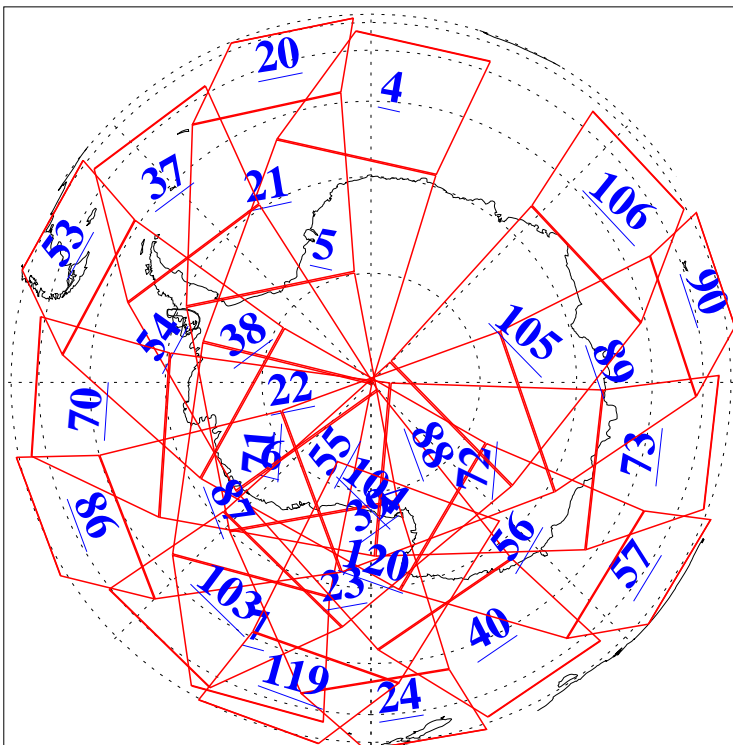

L1B Availability
AMSU Granules: 240
HSB Granules: 0
AIRS Granules: 240

27 Oct 2003
DoY 300
Aqua Day 541
Granules: 1 to 120

Granules: 121 to 240

Legend: AMSU Available, HSB Available, AIRS Available

L1B Availability
AMSU Granules: 240
HSB Granules: 0
AIRS Granules: 240

27 Oct 2003
DoY 300
Aqua Day 541

Ascending Granules

Descending Granules

Legend: AMSU Available, HSB Available, AIRS Available

L1B Availability
AMSU Granules: 240
HSB Granules: 0
AIRS Granules: 240

27 Oct 2003
DoY 300
Aqua Day 541

Northern Hemisphere Granules

Southern Hemisphere Granules

Legend: AMSU Available, HSB Available, AIRS Available