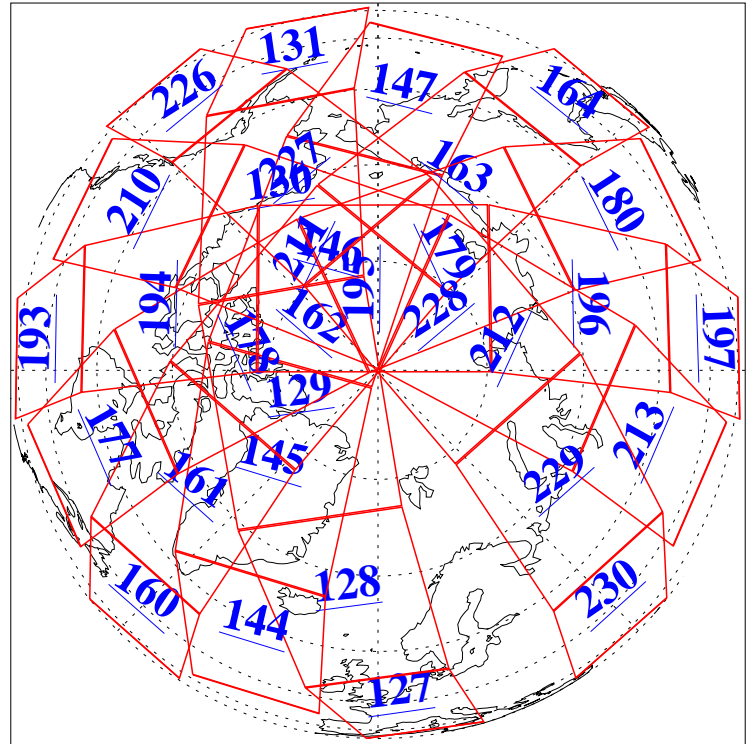

27 Oct 2003
DoY 300
Aqua Day 541

Ascending Granules

Descending Granules

Legend: AMSU Available, HSB Available, AIRS Available

L1B Availability
AMSU Granules: 240
HSB Granules: 0
AIRS Granules: 240

27 Oct 2003
DoY 300
Aqua Day 541

Northern Hemisphere Granules

Southern Hemisphere Granules

Legend: AMSU Available, HSB Available, AIRS Available