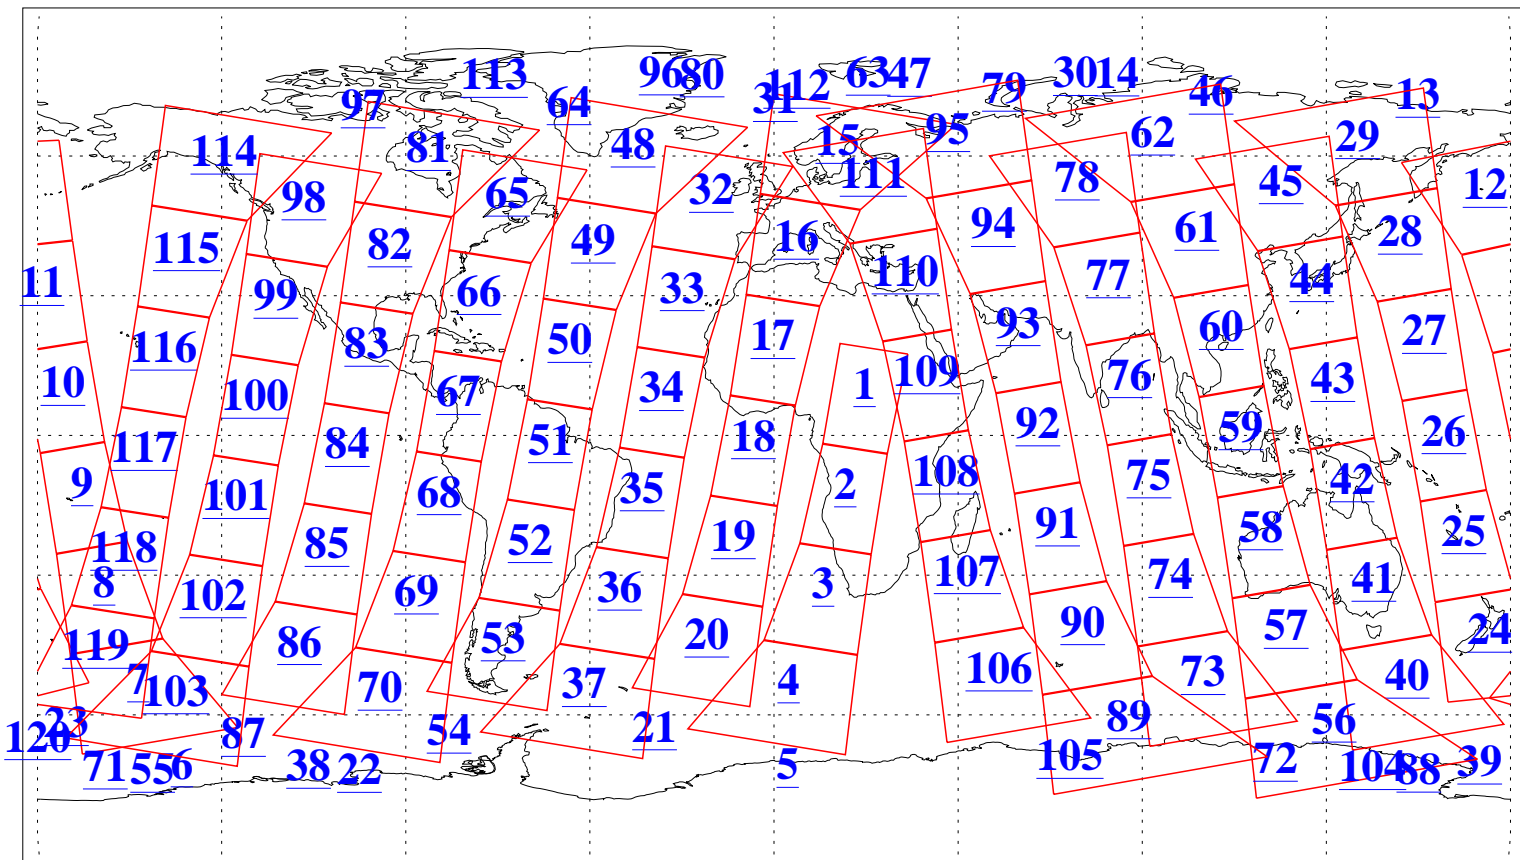

L1B Availability
AMSU Granules: 240
HSB Granules: 0
AIRS Granules: 240

27 Oct 2003
DoY 300
Aqua Day 541
Granules: 1 to 120

Granules: 121 to 240

Legend: AMSU Available, HSB Available, AIRS Available

L1B Availability
AMSU Granules: 240
HSB Granules: 0
AIRS Granules: 240

27 Oct 2003
DoY 300
Aqua Day 541

Ascending Granules

Descending Granules

Legend: AMSU Available, HSB Available, AIRS Available

L1B Availability
AMSU Granules: 240
HSB Granules: 0
AIRS Granules: 240

27 Oct 2003
DoY 300
Aqua Day 541

Northern Hemisphere Granules

Southern Hemisphere Granules

Legend: AMSU Available, HSB Available, AIRS Available