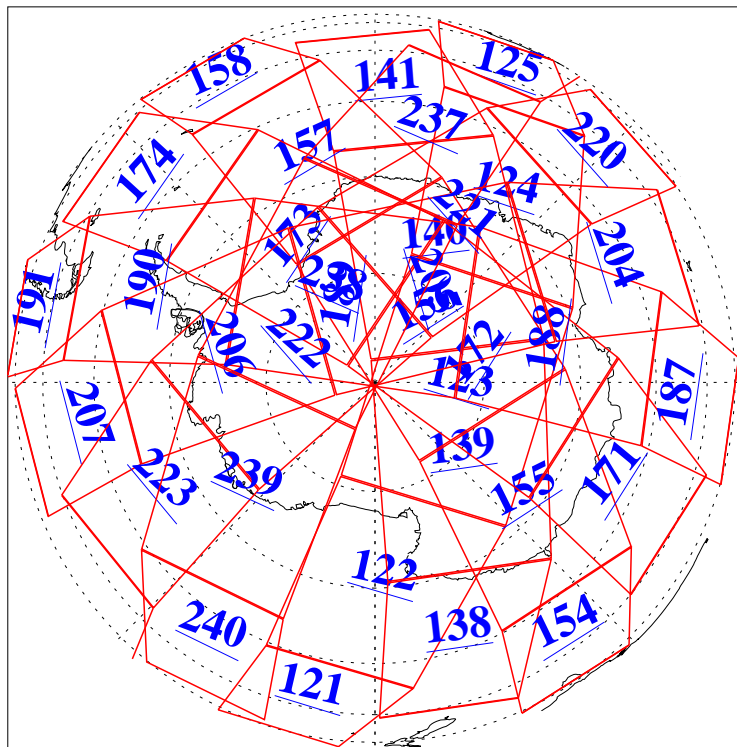

L1B Availability
AMSU Granules: 240
HSB Granules: 0
AIRS Granules: 240

25 Oct 2003
DoY 298
Aqua Day 539
Granules: 1 to 120

Granules: 121 to 240

Legend: AMSU Available, HSB Available, AIRS Available

L1B Availability
AMSU Granules: 240
HSB Granules: 0
AIRS Granules: 240

25 Oct 2003
DoY 298
Aqua Day 539

Ascending Granules

Descending Granules

Legend: AMSU Available, HSB Available, AIRS Available

L1B Availability
 AMSU Granules: 240
 HSB Granules: 0
 AIRS Granules: 240

25 Oct 2003
 DoY 298
 Aqua Day 539

Northern Hemisphere Granules

Southern Hemisphere Granules

Legend: AMSU Available, HSB Available, AIRS Available