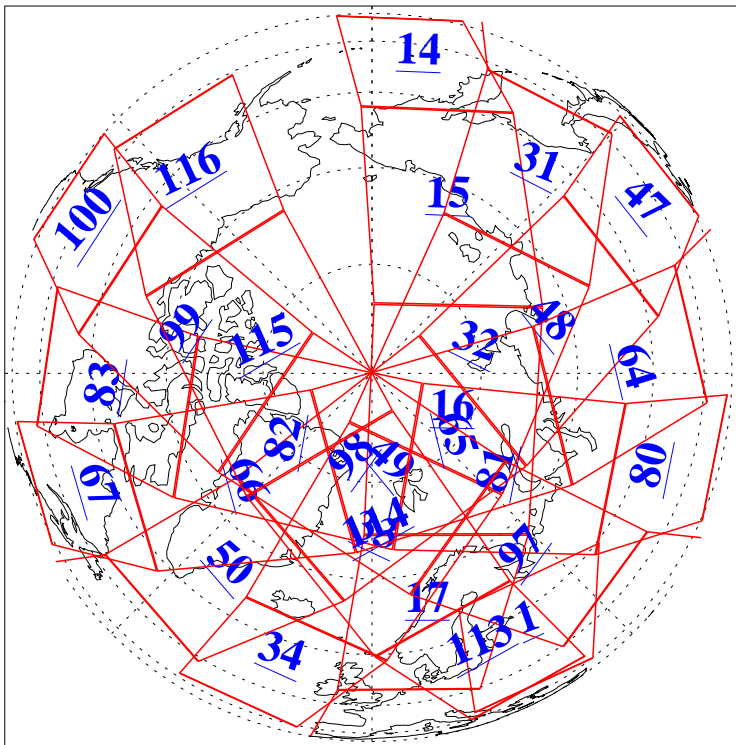

L1B Availability
AMSU Granules: 240
HSB Granules: 0
AIRS Granules: 240

25 Oct 2003
DoY 298
Aqua Day 539
Granules: 1 to 120

Granules: 121 to 240

Legend: AMSU Available, HSB Available, AIRS Available

L1B Availability
AMSU Granules: 240
HSB Granules: 0
AIRS Granules: 240

25 Oct 2003
DoY 298
Aqua Day 539

Ascending Granules

Descending Granules

Legend: AMSU Available, HSB Available, AIRS Available

L1B Availability
 AMSU Granules: 240
 HSB Granules: 0
 AIRS Granules: 240

25 Oct 2003
 DoY 298
 Aqua Day 539

Northern Hemisphere Granules

Southern Hemisphere Granules

Legend: AMSU Available, HSB Available, AIRS Available