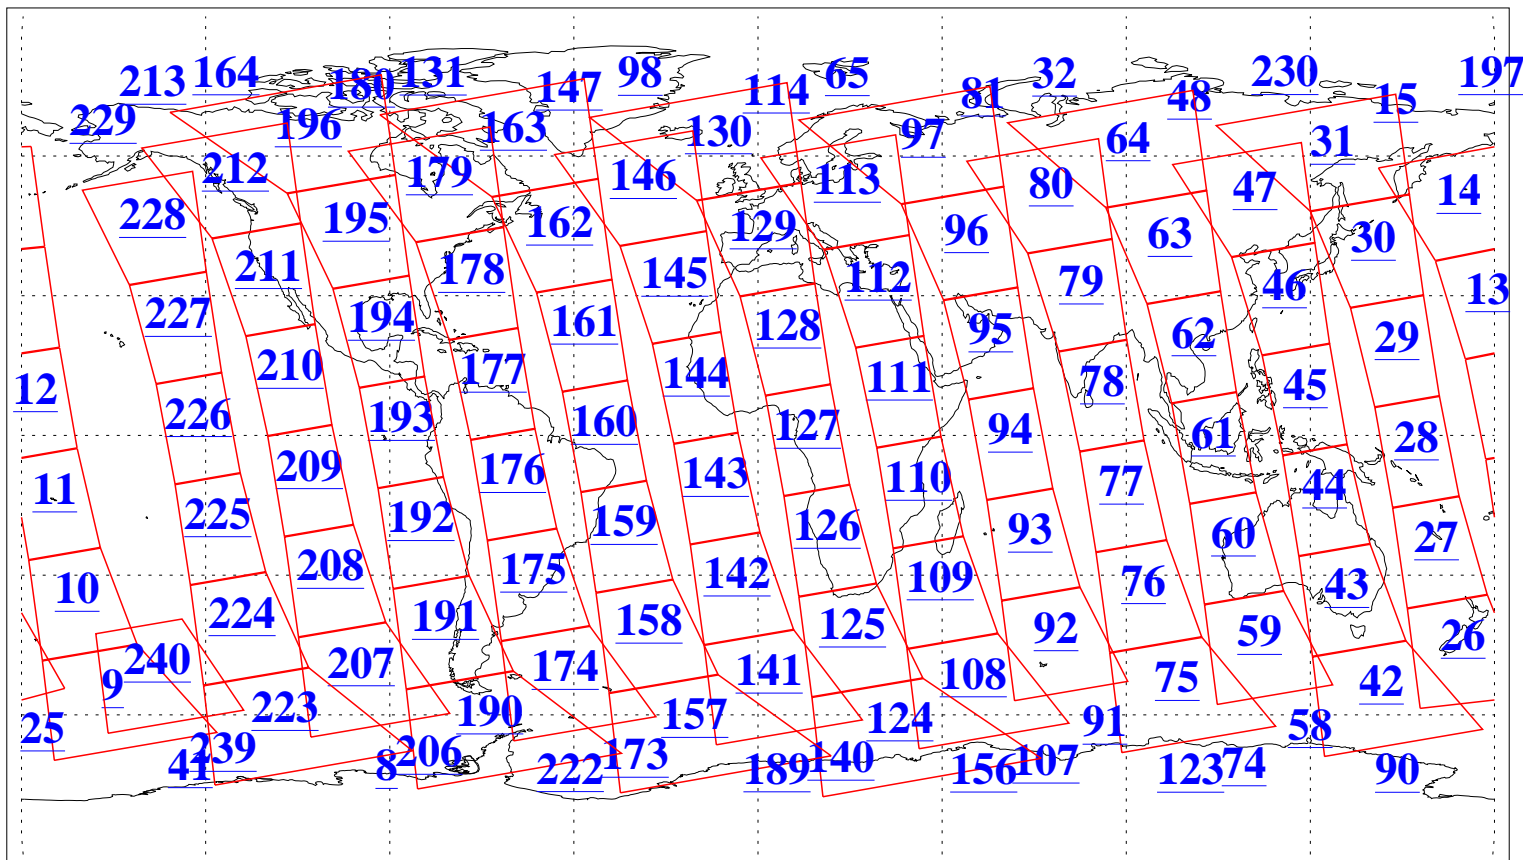

L1B Availability
AMSU Granules: 240
HSB Granules: 0
AIRS Granules: 240

25 Oct 2003
DoY 298
Aqua Day 539
Granules: 1 to 120

Granules: 121 to 240

Legend: AMSU Available, HSB Available, AIRS Available

L1B Availability
AMSU Granules: 240
HSB Granules: 0
AIRS Granules: 240

25 Oct 2003
DoY 298
Aqua Day 539

Ascending Granules

Descending Granules

Legend: AMSU Available, HSB Available, AIRS Available

L1B Availability
 AMSU Granules: 240
 HSB Granules: 0
 AIRS Granules: 240

25 Oct 2003
 DoY 298
 Aqua Day 539

Northern Hemisphere Granules

Southern Hemisphere Granules

Legend: AMSU Available, HSB Available, AIRS Available