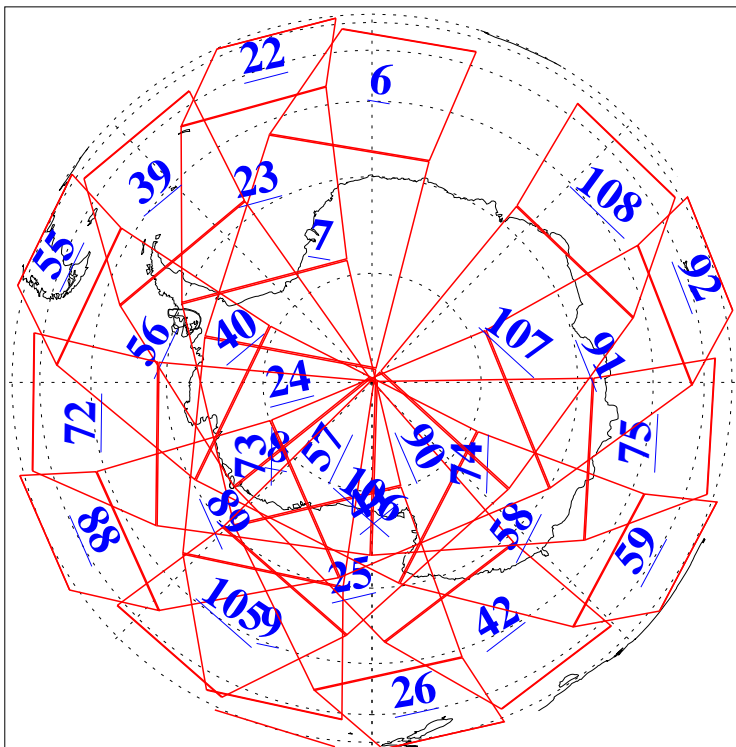

L1B Availability
AMSU Granules: 240
HSB Granules: 0
AIRS Granules: 240

25 Oct 2003
DoY 298
Aqua Day 539
Granules: 1 to 120

Granules: 121 to 240

Legend: AMSU Available, HSB Available, AIRS Available

L1B Availability
AMSU Granules: 240
HSB Granules: 0
AIRS Granules: 240

25 Oct 2003
DoY 298
Aqua Day 539

Ascending Granules

Descending Granules

Legend: AMSU Available, HSB Available, AIRS Available

L1B Availability
 AMSU Granules: 240
 HSB Granules: 0
 AIRS Granules: 240

25 Oct 2003
 DoY 298
 Aqua Day 539

Northern Hemisphere Granules

Southern Hemisphere Granules

Legend: AMSU Available, HSB Available, AIRS Available