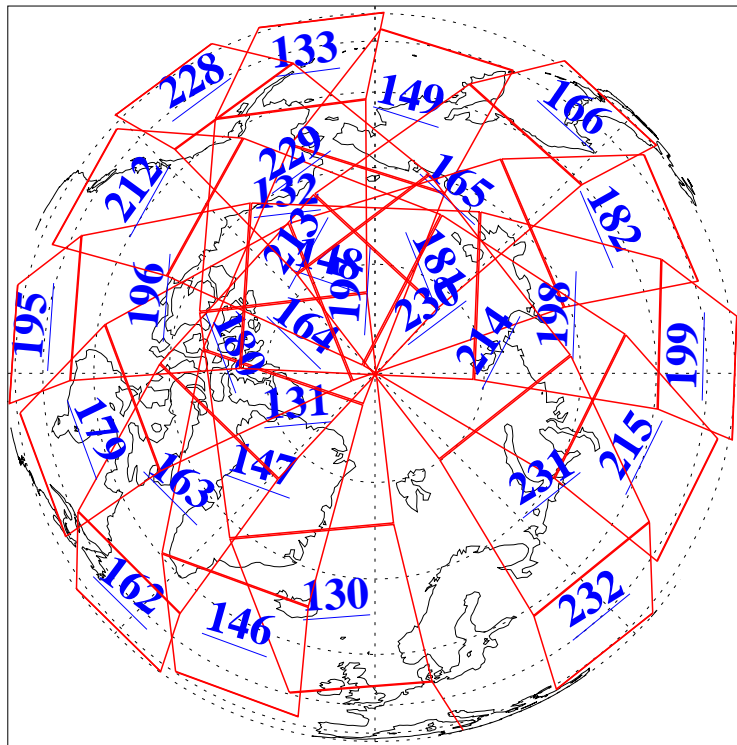

L1B Availability
AMSU Granules: 240
HSB Granules: 0
AIRS Granules: 240

25 Oct 2003
DoY 298
Aqua Day 539
Granules: 1 to 120

Granules: 121 to 240

Legend: AMSU Available, HSB Available, AIRS Available

L1B Availability
AMSU Granules: 240
HSB Granules: 0
AIRS Granules: 240

25 Oct 2003
DoY 298
Aqua Day 539

Ascending Granules

Descending Granules

Legend: AMSU Available, HSB Available, AIRS Available

L1B Availability
 AMSU Granules: 240
 HSB Granules: 0
 AIRS Granules: 240

25 Oct 2003
 DoY 298
 Aqua Day 539

Northern Hemisphere Granules

Southern Hemisphere Granules

Legend: AMSU Available, HSB Available, AIRS Available