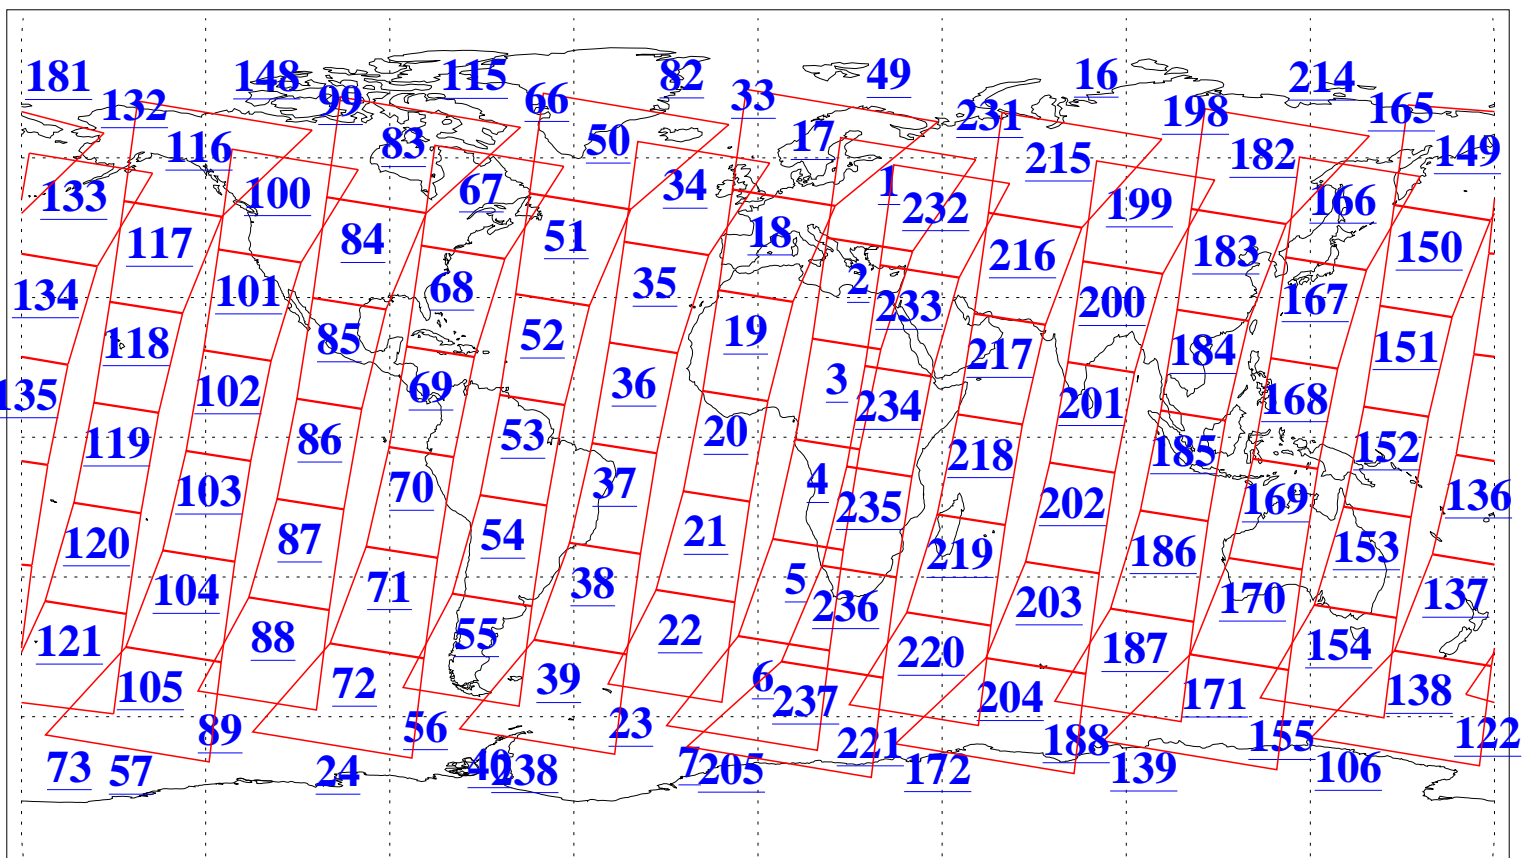

L1B Availability
AMSU Granules: 240
HSB Granules: 0
AIRS Granules: 240

25 Oct 2003
DoY 298
Aqua Day 539
Granules: 1 to 120

Granules: 121 to 240

Legend: AMSU Available, HSB Available, AIRS Available

L1B Availability
AMSU Granules: 240
HSB Granules: 0
AIRS Granules: 240

25 Oct 2003
DoY 298
Aqua Day 539

Ascending Granules

Descending Granules

Legend: AMSU Available, HSB Available, AIRS Available

L1B Availability
 AMSU Granules: 240
 HSB Granules: 0
 AIRS Granules: 240

25 Oct 2003
 DoY 298
 Aqua Day 539

Northern Hemisphere Granules

Southern Hemisphere Granules

Legend: AMSU Available, HSB Available, AIRS Available