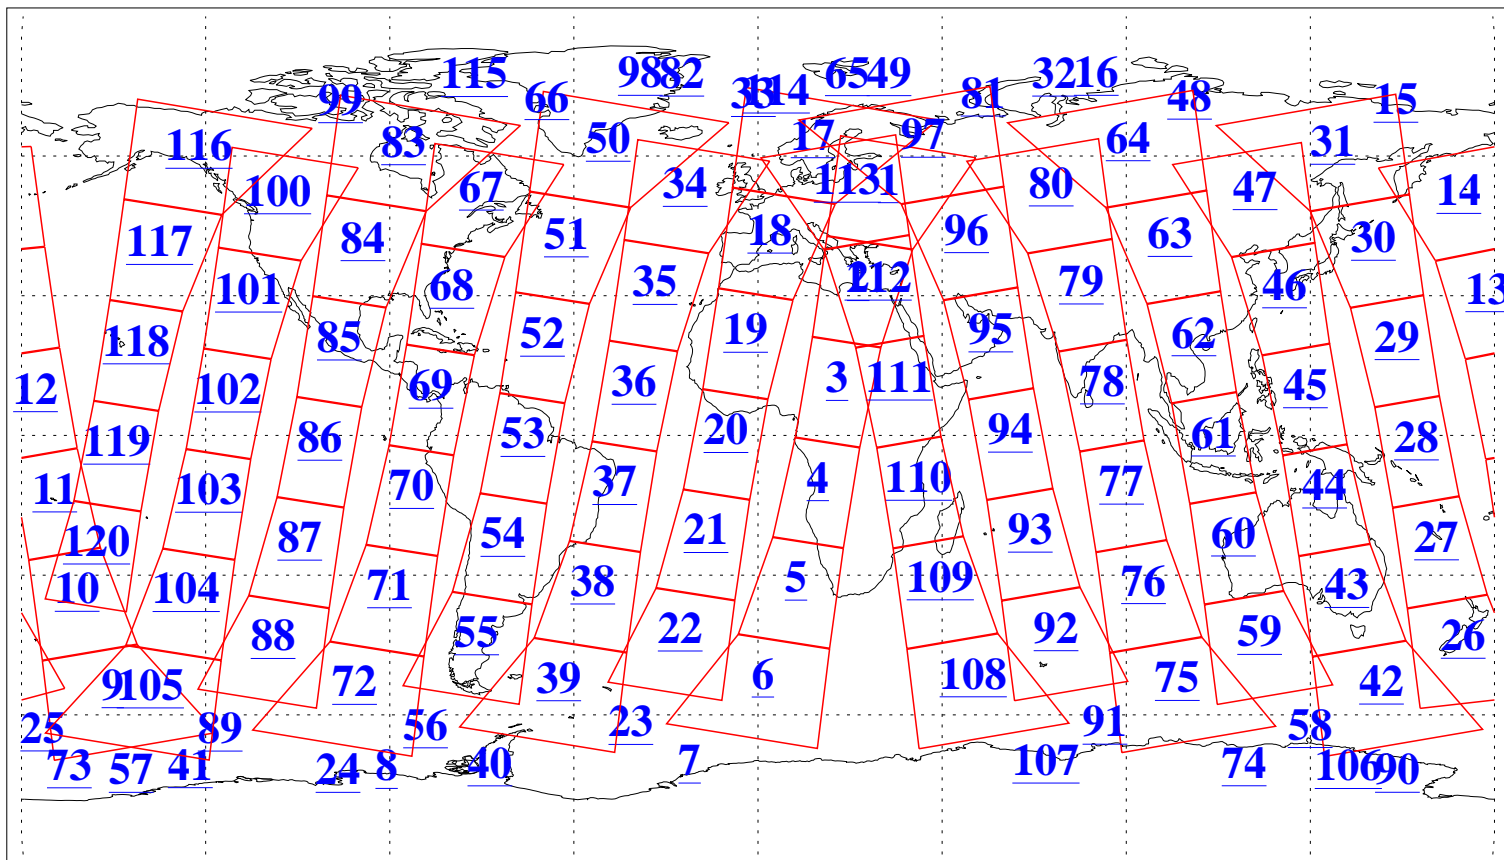

L1B Availability
AMSU Granules: 240
HSB Granules: 0
AIRS Granules: 240

25 Oct 2003
DoY 298
Aqua Day 539
Granules: 1 to 120

Granules: 121 to 240

Legend: AMSU Available, HSB Available, AIRS Available

L1B Availability
AMSU Granules: 240
HSB Granules: 0
AIRS Granules: 240

25 Oct 2003
DoY 298
Aqua Day 539

Ascending Granules

Descending Granules

Legend: AMSU Available, HSB Available, AIRS Available

L1B Availability
 AMSU Granules: 240
 HSB Granules: 0
 AIRS Granules: 240

25 Oct 2003
 DoY 298
 Aqua Day 539

Northern Hemisphere Granules

Southern Hemisphere Granules

Legend: AMSU Available, HSB Available, AIRS Available