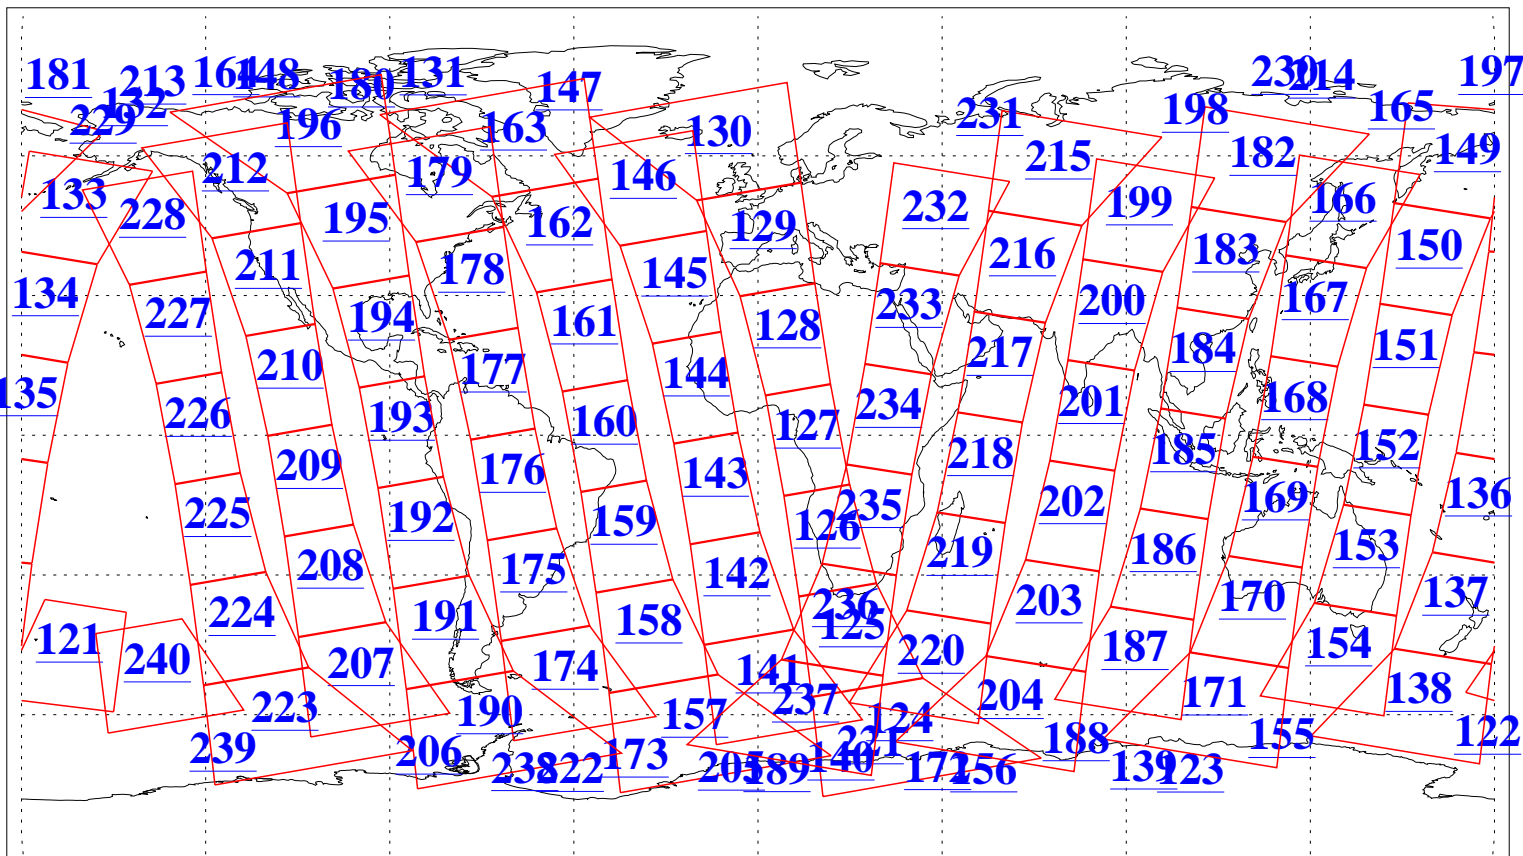

L1B Availability
AMSU Granules: 240
HSB Granules: 0
AIRS Granules: 240

25 Oct 2003
DoY 298
Aqua Day 539
Granules: 1 to 120

Granules: 121 to 240

Legend: AMSU Available, HSB Available, AIRS Available

L1B Availability
AMSU Granules: 240
HSB Granules: 0
AIRS Granules: 240

25 Oct 2003
DoY 298
Aqua Day 539

Ascending Granules

Descending Granules

Legend: AMSU Available, HSB Available, AIRS Available

L1B Availability
 AMSU Granules: 240
 HSB Granules: 0
 AIRS Granules: 240

25 Oct 2003
 DoY 298
 Aqua Day 539

Northern Hemisphere Granules

Southern Hemisphere Granules

Legend: AMSU Available, HSB Available, AIRS Available