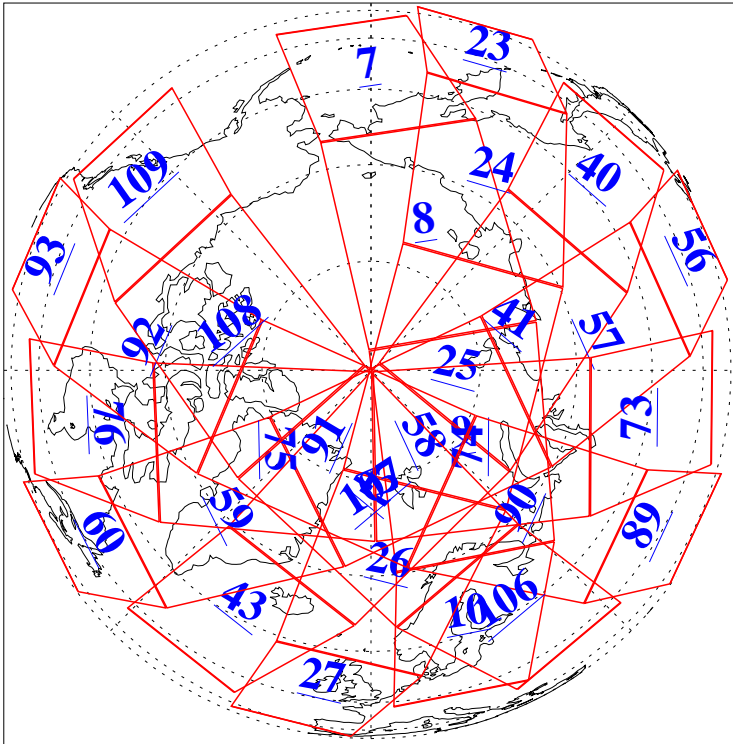

L1B Availability
AMSU Granules: 240
HSB Granules: 0
AIRS Granules: 240

24 Oct 2003
DoY 297
Aqua Day 538
Granules: 1 to 120

Granules: 121 to 240

Legend: AMSU Available, HSB Available, AIRS Available

L1B Availability
AMSU Granules: 240
HSB Granules: 0
AIRS Granules: 240

24 Oct 2003
DoY 297
Aqua Day 538

Ascending Granules

Descending Granules

Legend: AMSU Available, HSB Available, AIRS Available

L1B Availability
 AMSU Granules: 240
 HSB Granules: 0
 AIRS Granules: 240

24 Oct 2003
 DoY 297
 Aqua Day 538

Northern Hemisphere Granules

Southern Hemisphere Granules

Legend: AMSU Available, **HSB Available**, **AIRS Available**