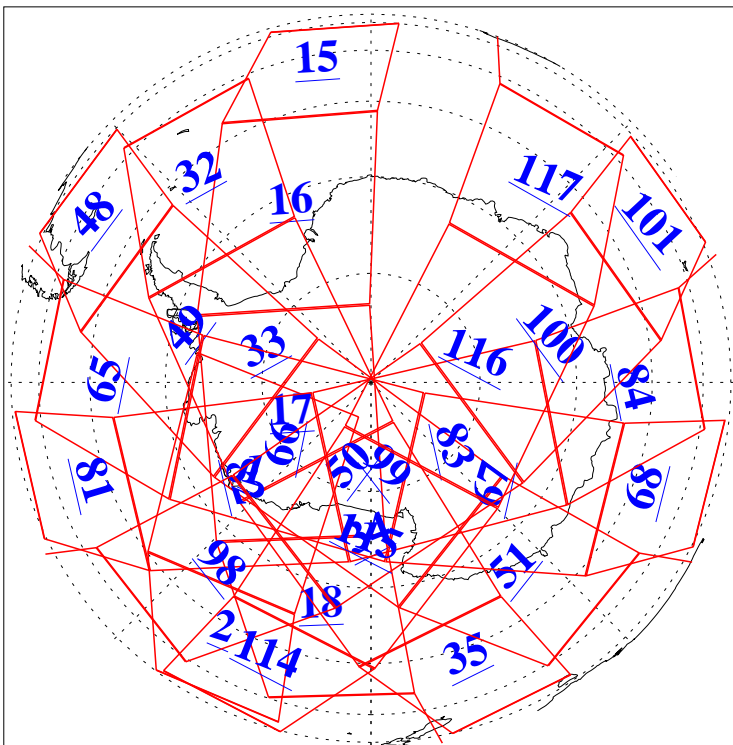

L1B Availability
AMSU Granules: 240
HSB Granules: 0
AIRS Granules: 240

24 Oct 2003
DoY 297
Aqua Day 538
Granules: 1 to 120

Granules: 121 to 240

Legend: AMSU Available, HSB Available, AIRS Available

L1B Availability
AMSU Granules: 240
HSB Granules: 0
AIRS Granules: 240

24 Oct 2003
DoY 297
Aqua Day 538

Ascending Granules

Descending Granules

Legend: AMSU Available, HSB Available, AIRS Available

L1B Availability
 AMSU Granules: 240
 HSB Granules: 0
 AIRS Granules: 240

24 Oct 2003
 DoY 297
 Aqua Day 538

Northern Hemisphere Granules

Southern Hemisphere Granules

Legend: AMSU Available, **HSB Available**, **AIRS Available**