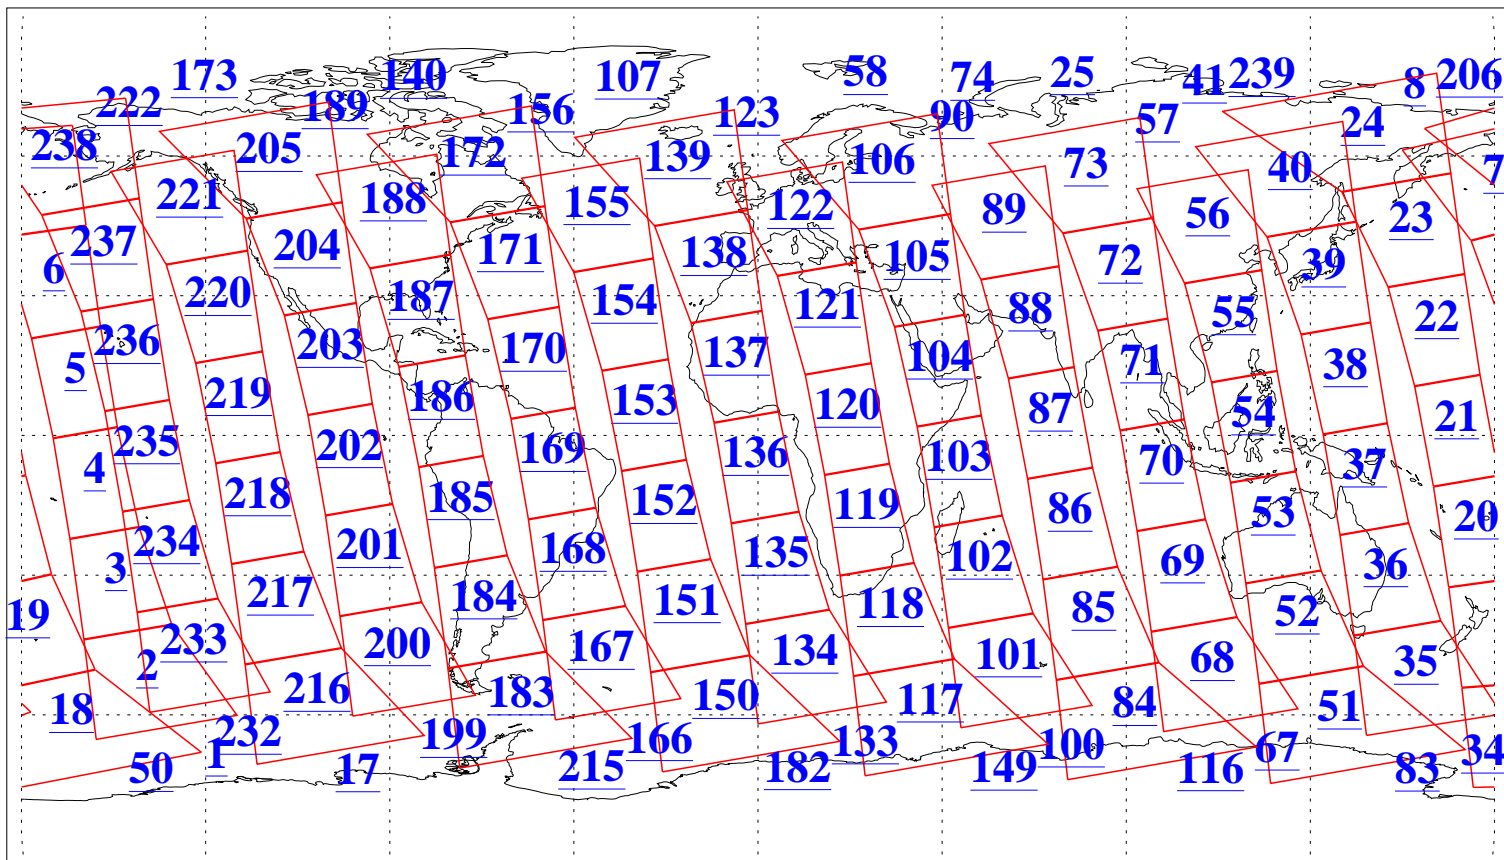

L1B Availability
AMSU Granules: 240
HSB Granules: 0
AIRS Granules: 240

24 Oct 2003
DoY 297
Aqua Day 538
Granules: 1 to 120

Granules: 121 to 240

Legend: AMSU Available, HSB Available, AIRS Available

L1B Availability
AMSU Granules: 240
HSB Granules: 0
AIRS Granules: 240

24 Oct 2003
DoY 297
Aqua Day 538

Ascending Granules

Descending Granules

Legend: AMSU Available, HSB Available, AIRS Available

L1B Availability
 AMSU Granules: 240
 HSB Granules: 0
 AIRS Granules: 240

24 Oct 2003
 DoY 297
 Aqua Day 538

Northern Hemisphere Granules

Southern Hemisphere Granules

Legend: AMSU Available, **HSB Available**, **AIRS Available**