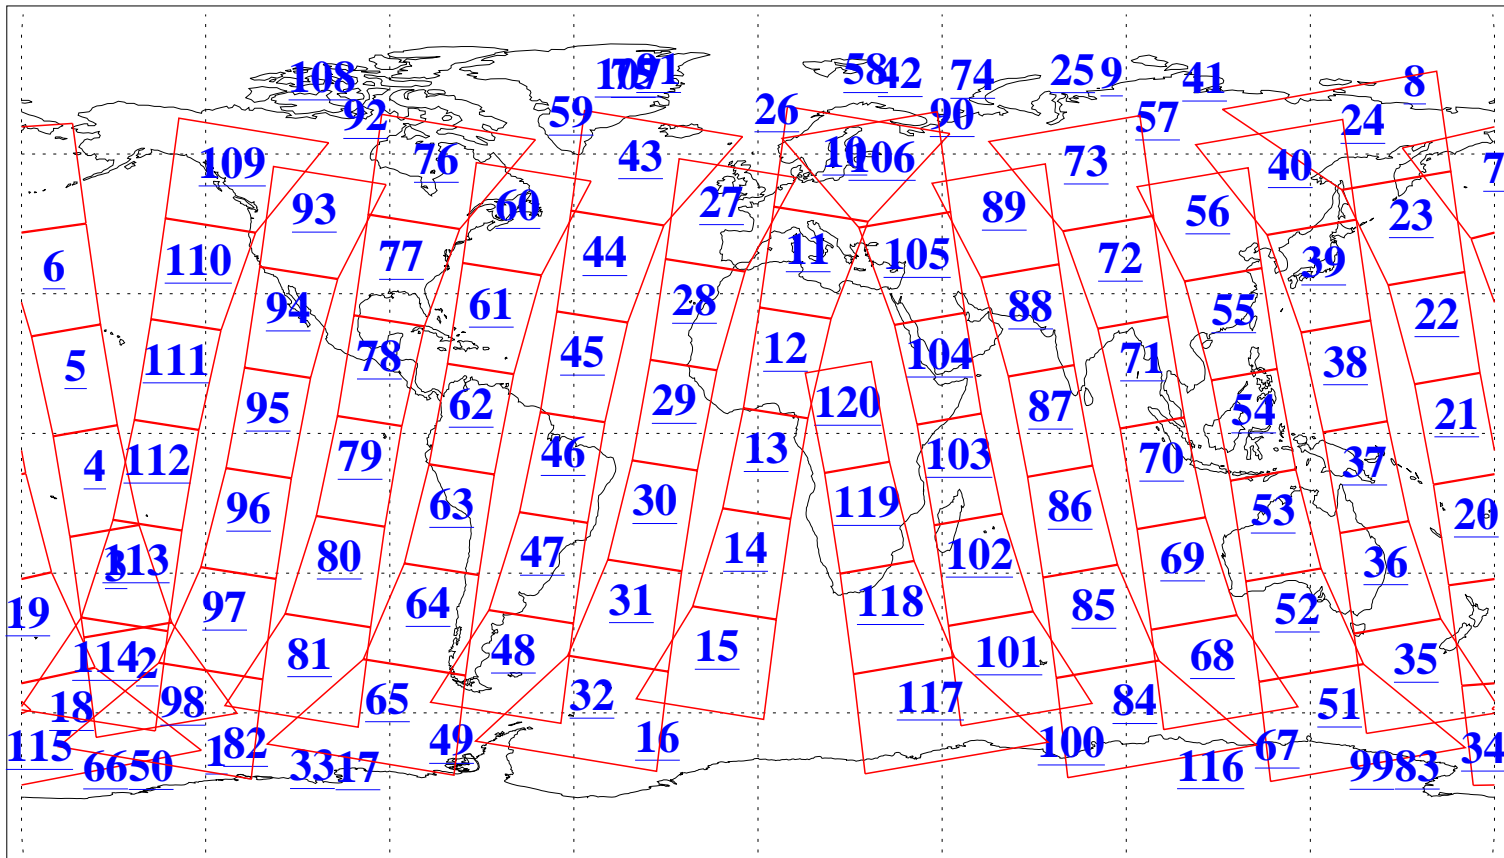

L1B Availability
AMSU Granules: 240
HSB Granules: 0
AIRS Granules: 240

24 Oct 2003
DoY 297
Aqua Day 538
Granules: 1 to 120

Granules: 121 to 240

Legend: AMSU Available, HSB Available, AIRS Available

L1B Availability
AMSU Granules: 240
HSB Granules: 0
AIRS Granules: 240

24 Oct 2003
DoY 297
Aqua Day 538

Ascending Granules

Descending Granules

Legend: AMSU Available, HSB Available, AIRS Available

L1B Availability
 AMSU Granules: 240
 HSB Granules: 0
 AIRS Granules: 240

24 Oct 2003
 DoY 297
 Aqua Day 538

Northern Hemisphere Granules

Southern Hemisphere Granules

Legend: AMSU Available, **HSB Available**, **AIRS Available**