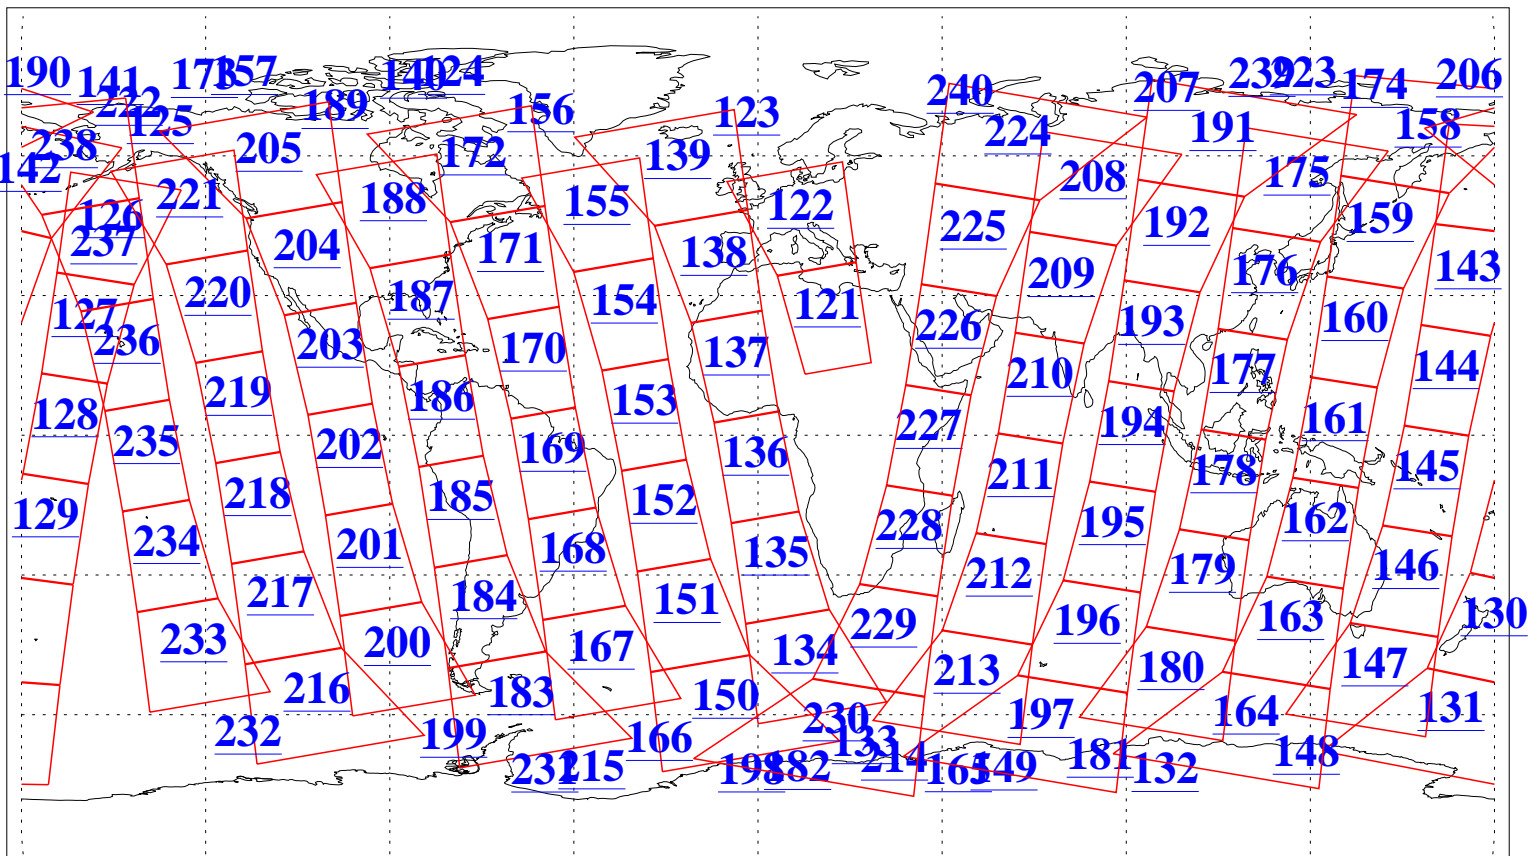

L1B Availability
AMSU Granules: 240
HSB Granules: 0
AIRS Granules: 240

24 Oct 2003
DoY 297
Aqua Day 538
Granules: 1 to 120

Granules: 121 to 240

Legend: AMSU Available, HSB Available, AIRS Available

L1B Availability
AMSU Granules: 240
HSB Granules: 0
AIRS Granules: 240

24 Oct 2003
DoY 297
Aqua Day 538

Ascending Granules

Descending Granules

Legend: AMSU Available, HSB Available, AIRS Available

L1B Availability
 AMSU Granules: 240
 HSB Granules: 0
 AIRS Granules: 240

24 Oct 2003
 DoY 297
 Aqua Day 538

Northern Hemisphere Granules

Southern Hemisphere Granules

Legend: AMSU Available, **HSB Available**, **AIRS Available**