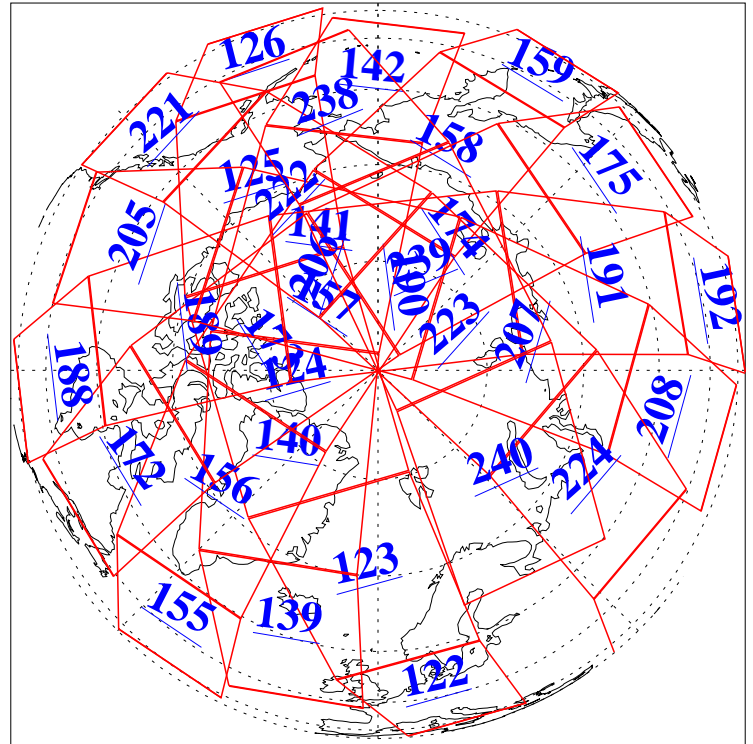

L1B Availability
AMSU Granules: 240
HSB Granules: 0
AIRS Granules: 240

24 Oct 2003
DoY 297
Aqua Day 538
Granules: 1 to 120

Granules: 121 to 240

Legend: AMSU Available, HSB Available, AIRS Available

L1B Availability
AMSU Granules: 240
HSB Granules: 0
AIRS Granules: 240

24 Oct 2003
DoY 297
Aqua Day 538

Ascending Granules

Descending Granules

Legend: AMSU Available, HSB Available, AIRS Available

L1B Availability
 AMSU Granules: 240
 HSB Granules: 0
 AIRS Granules: 240

24 Oct 2003
 DoY 297
 Aqua Day 538

Northern Hemisphere Granules

Southern Hemisphere Granules

Legend: AMSU Available, **HSB Available**, **AIRS Available**