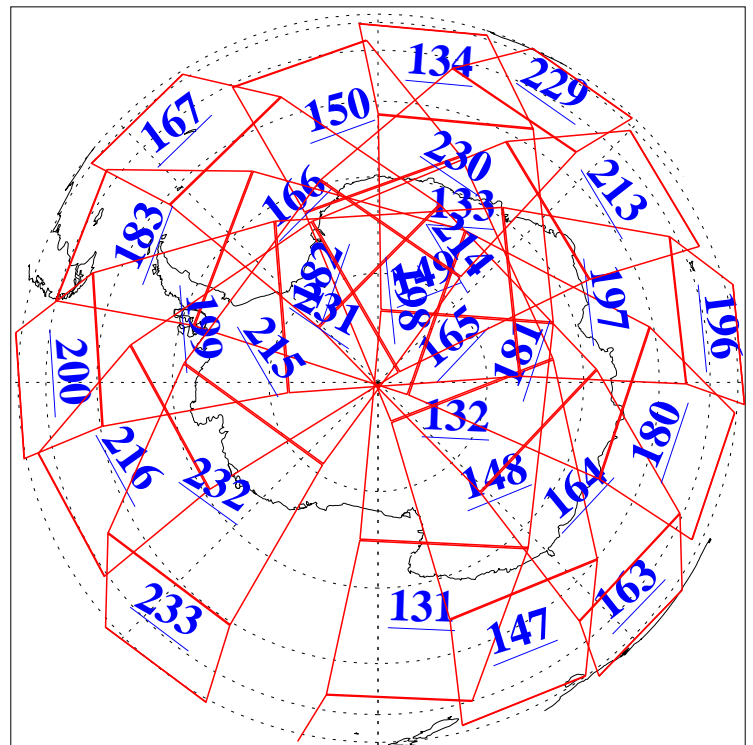

L1B Availability
AMSU Granules: 240
HSB Granules: 0
AIRS Granules: 240

24 Oct 2003
DoY 297
Aqua Day 538
Granules: 1 to 120

Granules: 121 to 240

Legend: AMSU Available, HSB Available, AIRS Available

L1B Availability
AMSU Granules: 240
HSB Granules: 0
AIRS Granules: 240

24 Oct 2003
DoY 297
Aqua Day 538

Ascending Granules

Descending Granules

Legend: AMSU Available, HSB Available, AIRS Available

L1B Availability
 AMSU Granules: 240
 HSB Granules: 0
 AIRS Granules: 240

24 Oct 2003
 DoY 297
 Aqua Day 538

Northern Hemisphere Granules

Southern Hemisphere Granules

Legend: AMSU Available, **HSB Available**, **AIRS Available**