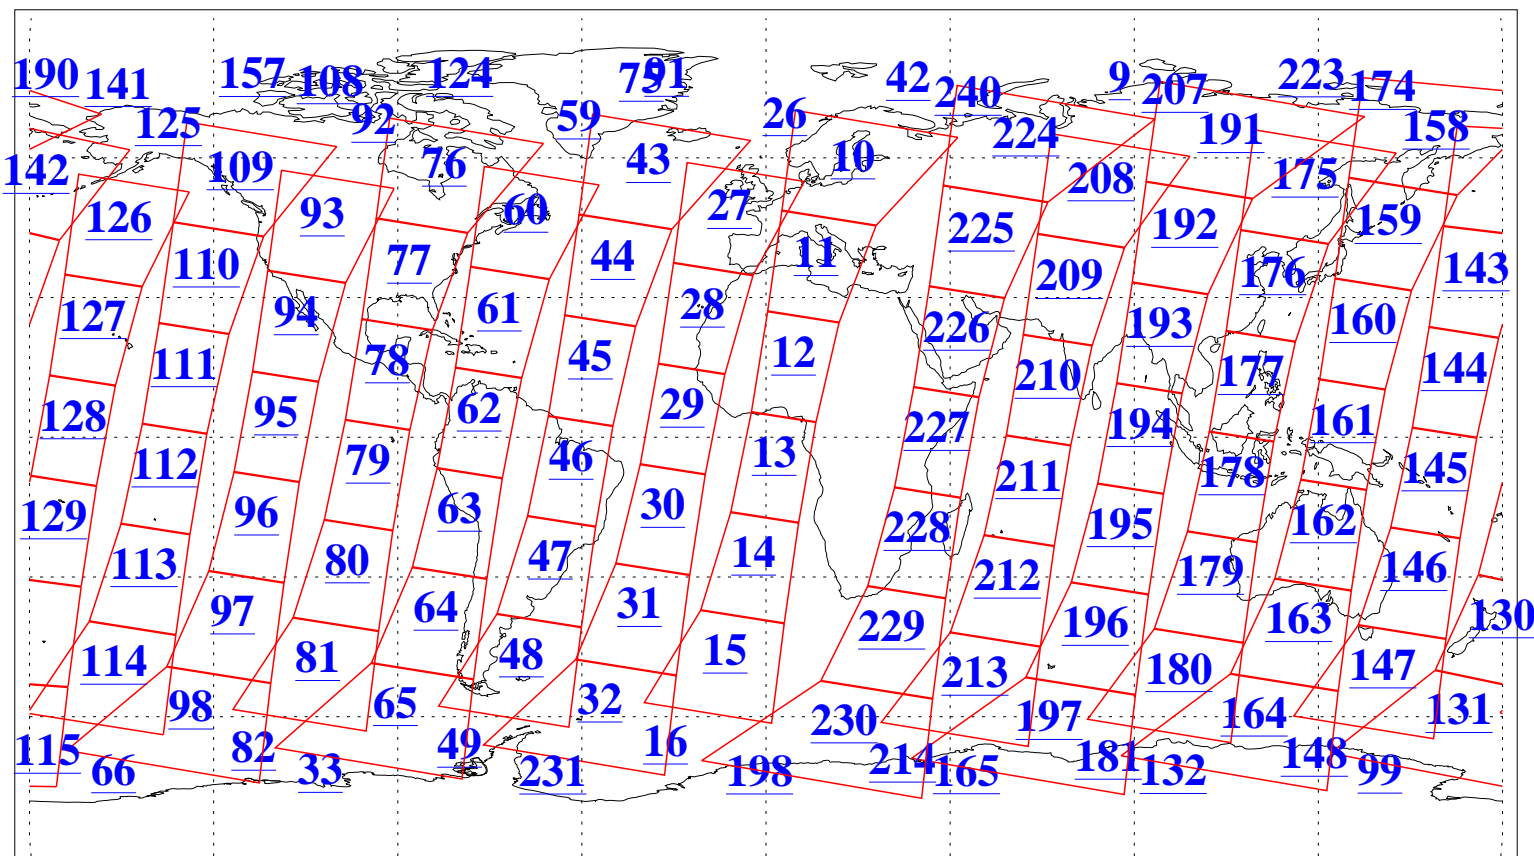

L1B Availability
AMSU Granules: 240
HSB Granules: 0
AIRS Granules: 240

24 Oct 2003
DoY 297
Aqua Day 538
Granules: 1 to 120

Granules: 121 to 240

Legend: AMSU Available, HSB Available, AIRS Available

L1B Availability
AMSU Granules: 240
HSB Granules: 0
AIRS Granules: 240

24 Oct 2003
DoY 297
Aqua Day 538

Ascending Granules

Descending Granules

Legend: AMSU Available, HSB Available, AIRS Available

L1B Availability
 AMSU Granules: 240
 HSB Granules: 0
 AIRS Granules: 240

24 Oct 2003
 DoY 297
 Aqua Day 538

Northern Hemisphere Granules

Southern Hemisphere Granules

Legend: AMSU Available, **HSB Available**, **AIRS Available**