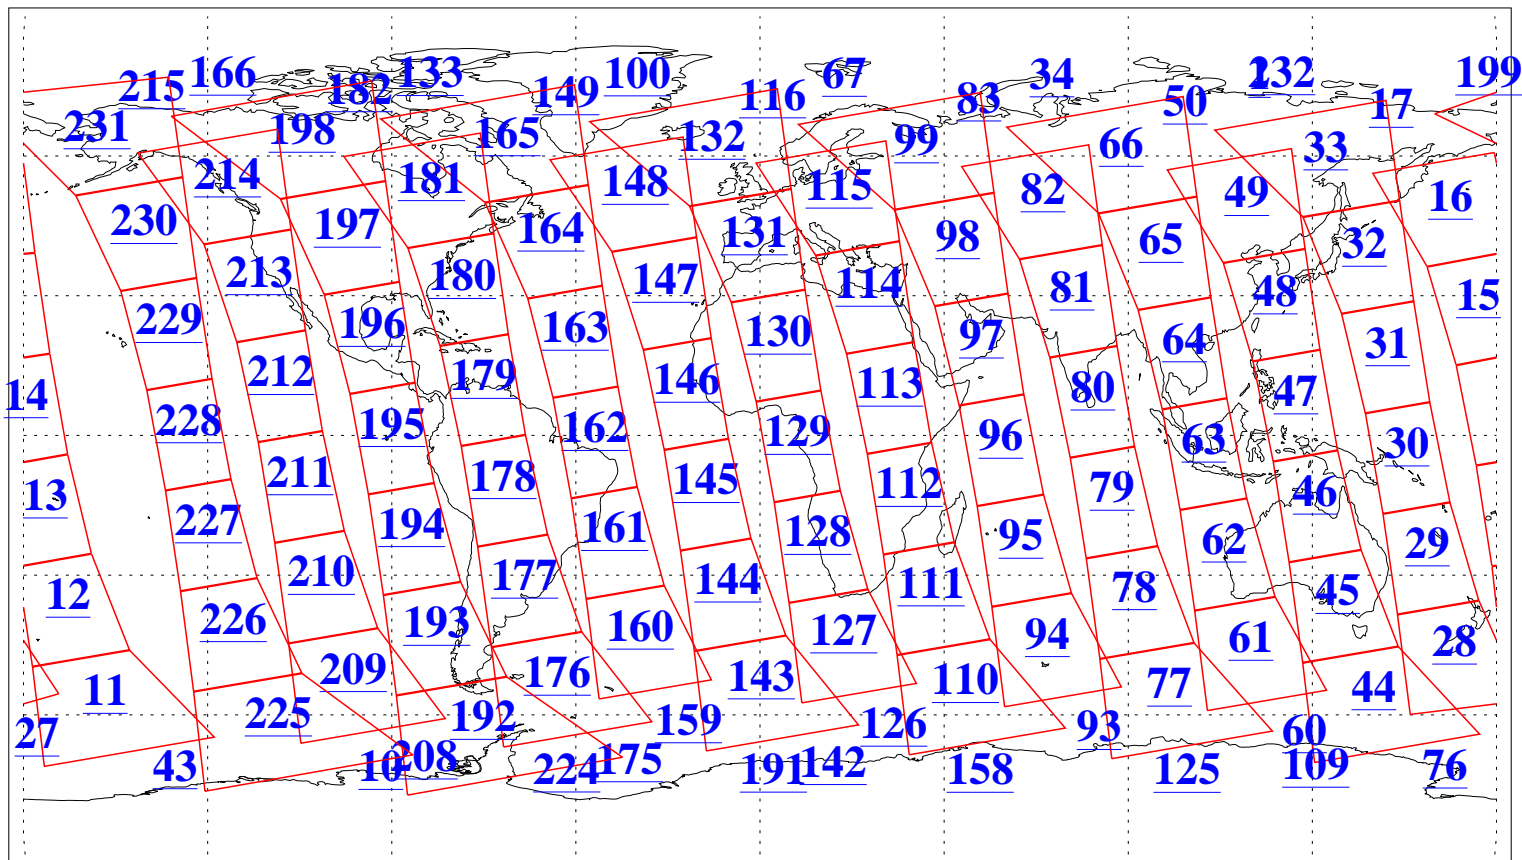

L1B Availability  
AMSU Granules: 240  
HSB Granules: 0  
AIRS Granules: 240

23 Oct 2003  
DoY 296  
Aqua Day 537  
Granules: 1 to 120

Granules: 121 to 240

Legend: AMSU Available, HSB Available, AIRS Available

L1B Availability  
AMSU Granules: 240  
HSB Granules: 0  
AIRS Granules: 240

23 Oct 2003  
DoY 296  
Aqua Day 537

Ascending Granules

Descending Granules

Legend: AMSU Available, HSB Available, AIRS Available

L1B Availability  
 AMSU Granules: 240  
 HSB Granules: 0  
 AIRS Granules: 240

23 Oct 2003  
 DoY 296  
 Aqua Day 537

Northern Hemisphere Granules

Southern Hemisphere Granules

Legend: AMSU Available, ~~HSB Available~~, AIRS Available