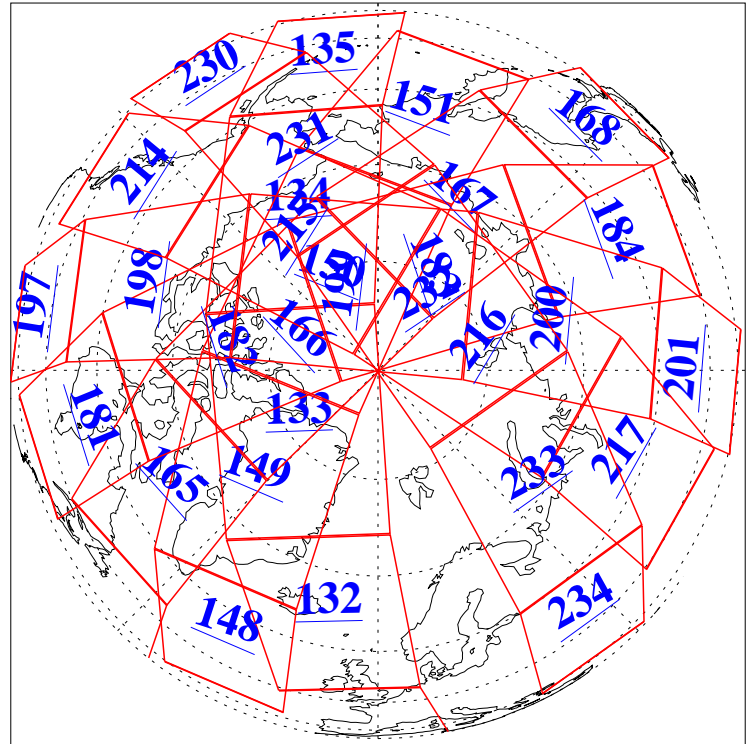

L1B Availability  
AMSU Granules: 240  
HSB Granules: 0  
AIRS Granules: 240

23 Oct 2003  
DoY 296  
Aqua Day 537  
Granules: 1 to 120

Granules: 121 to 240

Legend: AMSU Available, HSB Available, AIRS Available

L1B Availability  
AMSU Granules: 240  
HSB Granules: 0  
AIRS Granules: 240

23 Oct 2003  
DoY 296  
Aqua Day 537

Ascending Granules

Descending Granules

Legend: AMSU Available, HSB Available, AIRS Available

L1B Availability  
 AMSU Granules: 240  
 HSB Granules: 0  
 AIRS Granules: 240

23 Oct 2003  
 DoY 296  
 Aqua Day 537

Northern Hemisphere Granules

Southern Hemisphere Granules

Legend: AMSU Available, ~~HSB Available~~, AIRS Available