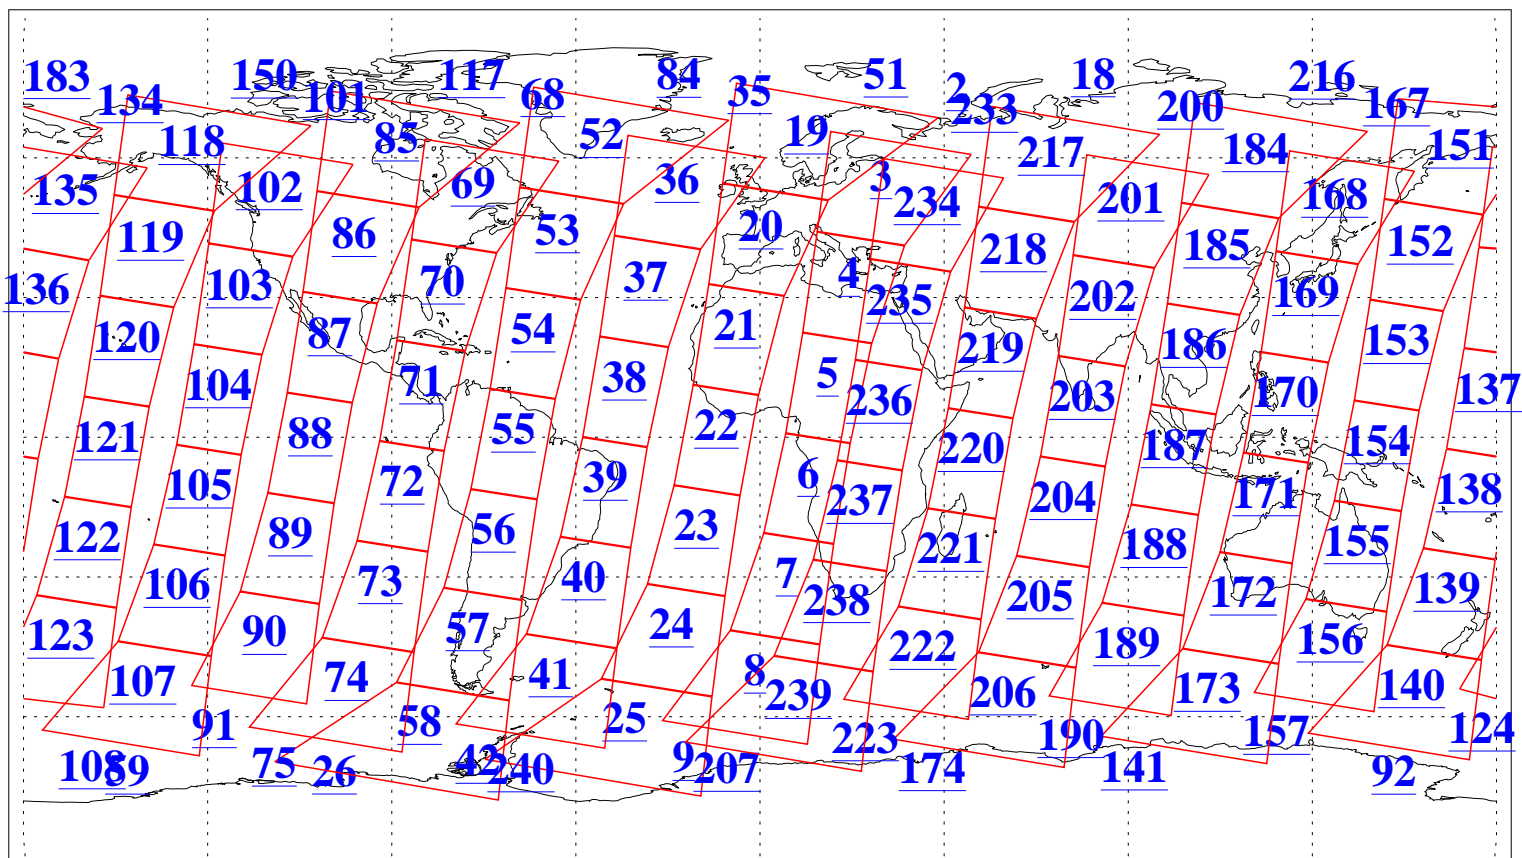

L1B Availability  
AMSU Granules: 240  
HSB Granules: 0  
AIRS Granules: 240

23 Oct 2003  
DoY 296  
Aqua Day 537  
Granules: 1 to 120

Granules: 121 to 240

Legend: AMSU Available, HSB Available, AIRS Available

L1B Availability  
AMSU Granules: 240  
HSB Granules: 0  
AIRS Granules: 240

23 Oct 2003  
DoY 296  
Aqua Day 537

Ascending Granules

Descending Granules

Legend: AMSU Available, HSB Available, AIRS Available

L1B Availability  
 AMSU Granules: 240  
 HSB Granules: 0  
 AIRS Granules: 240

23 Oct 2003  
 DoY 296  
 Aqua Day 537

Northern Hemisphere Granules

Southern Hemisphere Granules

Legend: AMSU Available, ~~HSB Available~~, AIRS Available