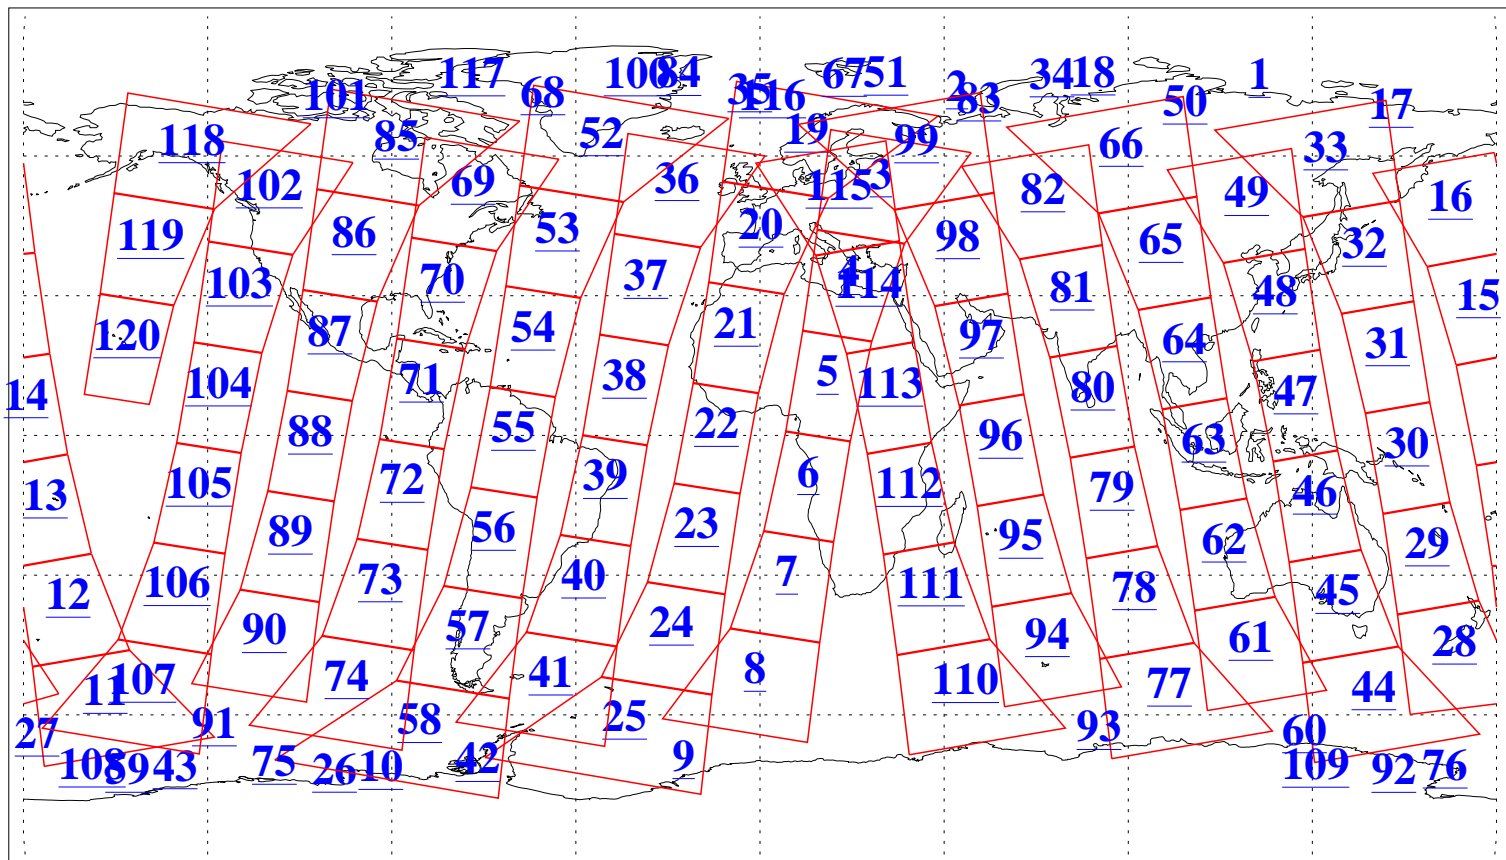

L1B Availability  
AMSU Granules: 240  
HSB Granules: 0  
AIRS Granules: 240

23 Oct 2003  
DoY 296  
Aqua Day 537  
Granules: 1 to 120

Granules: 121 to 240

Legend: AMSU Available, HSB Available, AIRS Available

L1B Availability  
AMSU Granules: 240  
HSB Granules: 0  
AIRS Granules: 240

23 Oct 2003  
DoY 296  
Aqua Day 537

Ascending Granules

Descending Granules

Legend: AMSU Available, HSB Available, AIRS Available

L1B Availability  
 AMSU Granules: 240  
 HSB Granules: 0  
 AIRS Granules: 240

23 Oct 2003  
 DoY 296  
 Aqua Day 537

Northern Hemisphere Granules

Southern Hemisphere Granules

Legend: AMSU Available, ~~HSB Available~~, AIRS Available