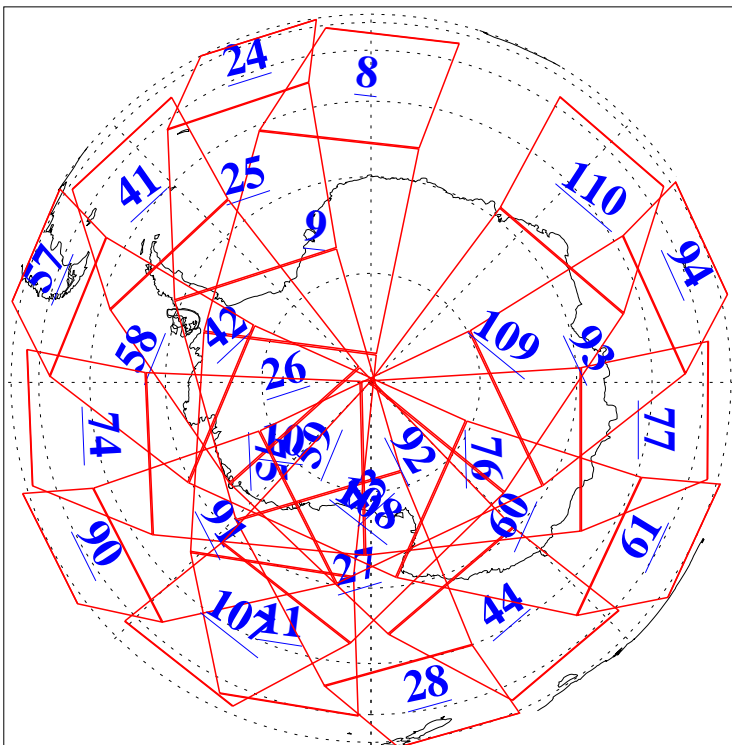

L1B Availability  
AMSU Granules: 240  
HSB Granules: 0  
AIRS Granules: 240

23 Oct 2003  
DoY 296  
Aqua Day 537  
Granules: 1 to 120

Granules: 121 to 240

Legend: AMSU Available, HSB Available, AIRS Available

L1B Availability  
AMSU Granules: 240  
HSB Granules: 0  
AIRS Granules: 240

23 Oct 2003  
DoY 296  
Aqua Day 537

Ascending Granules

Descending Granules

Legend: AMSU Available, HSB Available, AIRS Available

L1B Availability  
 AMSU Granules: 240  
 HSB Granules: 0  
 AIRS Granules: 240

23 Oct 2003  
 DoY 296  
 Aqua Day 537

Northern Hemisphere Granules

Southern Hemisphere Granules

Legend: AMSU Available, ~~HSB Available~~, AIRS Available