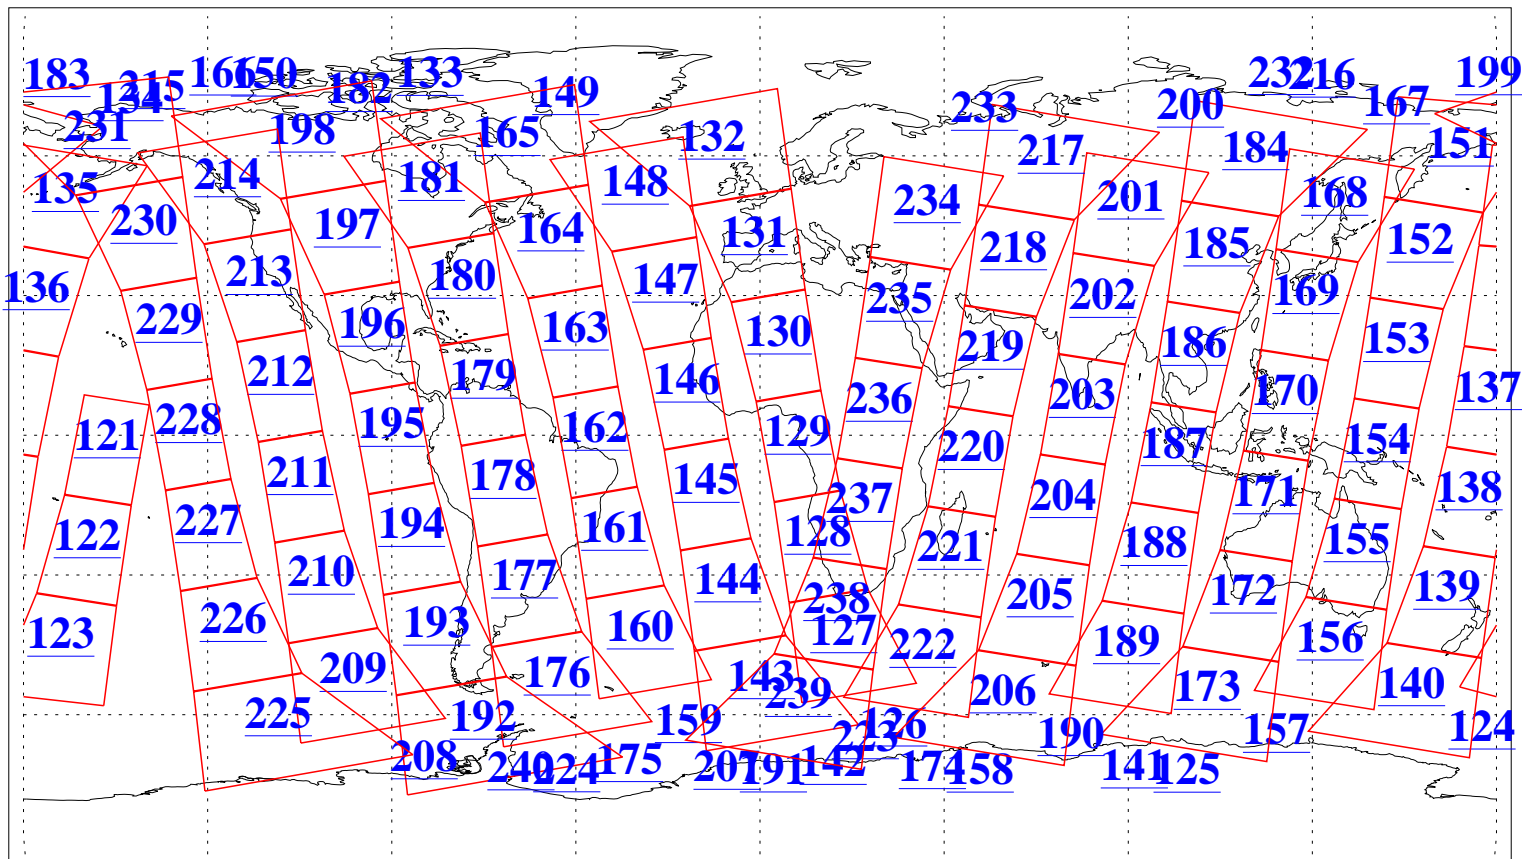

L1B Availability  
AMSU Granules: 240  
HSB Granules: 0  
AIRS Granules: 240

23 Oct 2003  
DoY 296  
Aqua Day 537  
Granules: 1 to 120

Granules: 121 to 240

Legend: AMSU Available, HSB Available, AIRS Available

L1B Availability  
AMSU Granules: 240  
HSB Granules: 0  
AIRS Granules: 240

23 Oct 2003  
DoY 296  
Aqua Day 537

Ascending Granules

Descending Granules

Legend: AMSU Available, HSB Available, AIRS Available

L1B Availability  
 AMSU Granules: 240  
 HSB Granules: 0  
 AIRS Granules: 240

23 Oct 2003  
 DoY 296  
 Aqua Day 537

Northern Hemisphere Granules

Southern Hemisphere Granules

Legend: AMSU Available, ~~HSB Available~~, AIRS Available