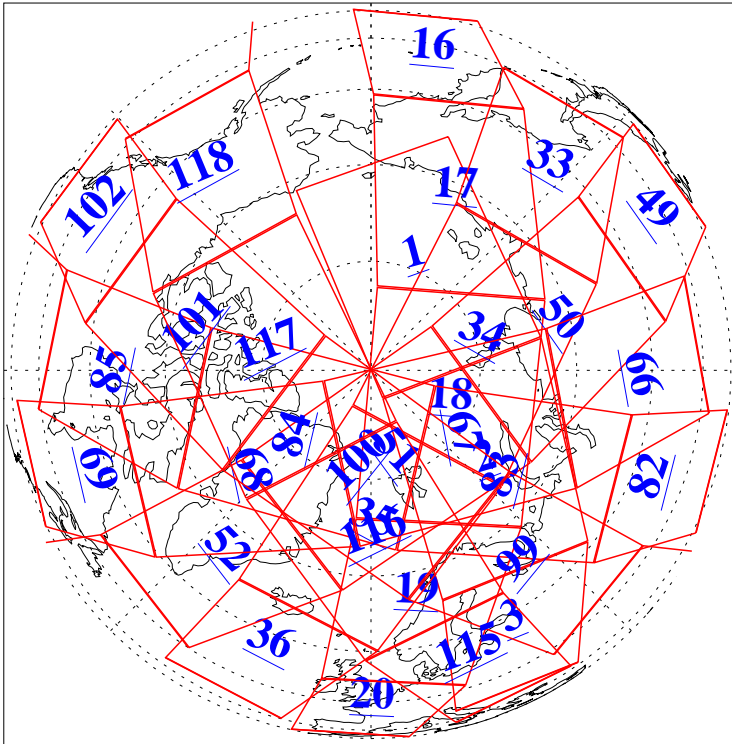

L1B Availability  
AMSU Granules: 240  
HSB Granules: 0  
AIRS Granules: 240

23 Oct 2003  
DoY 296  
Aqua Day 537  
Granules: 1 to 120

Granules: 121 to 240

Legend: AMSU Available, HSB Available, AIRS Available

L1B Availability  
AMSU Granules: 240  
HSB Granules: 0  
AIRS Granules: 240

23 Oct 2003  
DoY 296  
Aqua Day 537

Ascending Granules

Descending Granules

Legend: AMSU Available, HSB Available, AIRS Available

L1B Availability  
 AMSU Granules: 240  
 HSB Granules: 0  
 AIRS Granules: 240

23 Oct 2003  
 DoY 296  
 Aqua Day 537

Northern Hemisphere Granules

Southern Hemisphere Granules

Legend: AMSU Available, ~~HSB Available~~, AIRS Available