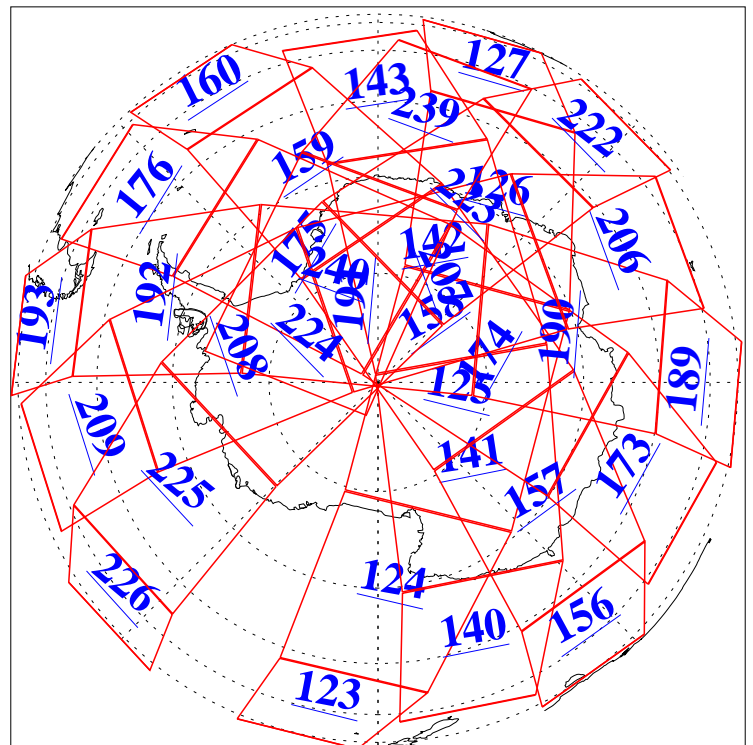

L1B Availability  
AMSU Granules: 240  
HSB Granules: 0  
AIRS Granules: 240

23 Oct 2003  
DoY 296  
Aqua Day 537  
Granules: 1 to 120

Granules: 121 to 240

Legend: AMSU Available, HSB Available, AIRS Available

L1B Availability  
AMSU Granules: 240  
HSB Granules: 0  
AIRS Granules: 240

23 Oct 2003  
DoY 296  
Aqua Day 537

Ascending Granules

Descending Granules

Legend: AMSU Available, HSB Available, AIRS Available

L1B Availability  
 AMSU Granules: 240  
 HSB Granules: 0  
 AIRS Granules: 240

23 Oct 2003  
 DoY 296  
 Aqua Day 537

Northern Hemisphere Granules

Southern Hemisphere Granules

Legend: AMSU Available, ~~HSB Available~~, AIRS Available