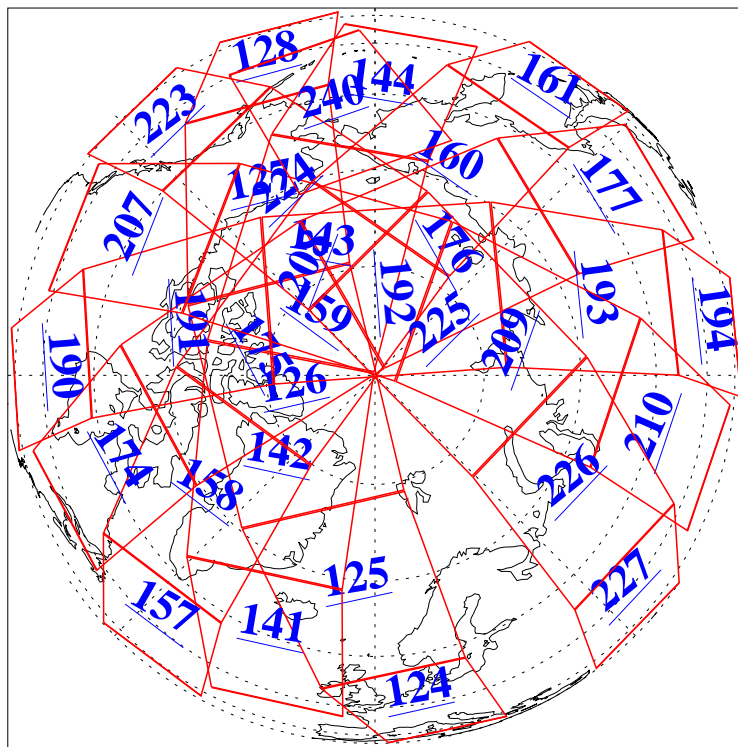

L1B Availability
AMSU Granules: 240
HSB Granules: 0
AIRS Granules: 240

22 Oct 2003
DoY 295
Aqua Day 536
Granules: 1 to 120

Granules: 121 to 240

Legend: AMSU Available, HSB Available, AIRS Available

L1B Availability
AMSU Granules: 240
HSB Granules: 0
AIRS Granules: 240

22 Oct 2003
DoY 295
Aqua Day 536

Ascending Granules

Descending Granules

Legend: AMSU Available, HSB Available, AIRS Available

L1B Availability
AMSU Granules: 240
HSB Granules: 0
AIRS Granules: 240

22 Oct 2003
DoY 295
Aqua Day 536

Northern Hemisphere Granules

Southern Hemisphere Granules

Legend: AMSU Available, HSB Available, AIRS Available