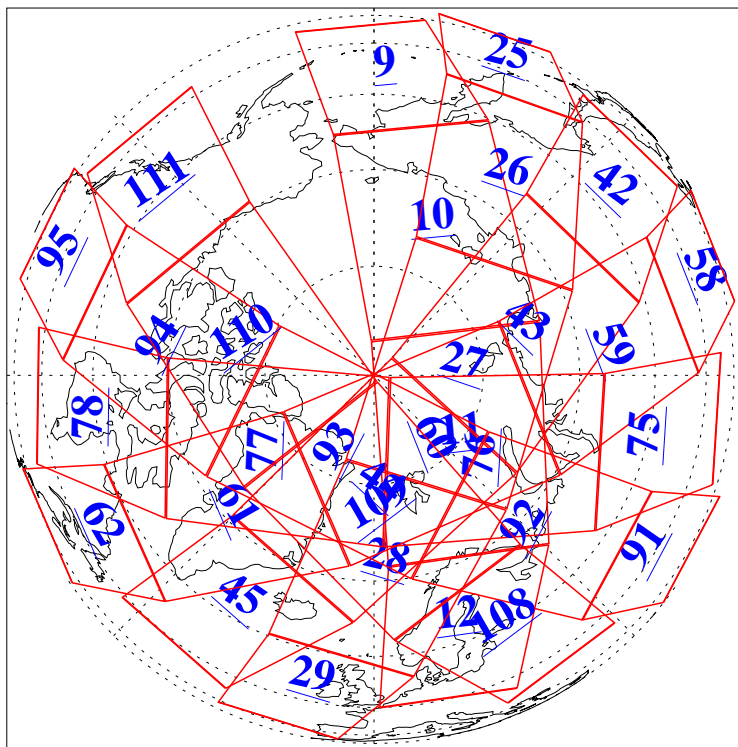

L1B Availability
AMSU Granules: 240
HSB Granules: 0
AIRS Granules: 240

22 Oct 2003
DoY 295
Aqua Day 536
Granules: 1 to 120

Granules: 121 to 240

Legend: AMSU Available, HSB Available, AIRS Available

L1B Availability
AMSU Granules: 240
HSB Granules: 0
AIRS Granules: 240

22 Oct 2003
DoY 295
Aqua Day 536

Ascending Granules

Descending Granules

Legend: AMSU Available, HSB Available, AIRS Available

L1B Availability
AMSU Granules: 240
HSB Granules: 0
AIRS Granules: 240

22 Oct 2003
DoY 295
Aqua Day 536

Northern Hemisphere Granules

Southern Hemisphere Granules

Legend: AMSU Available, HSB Available, AIRS Available