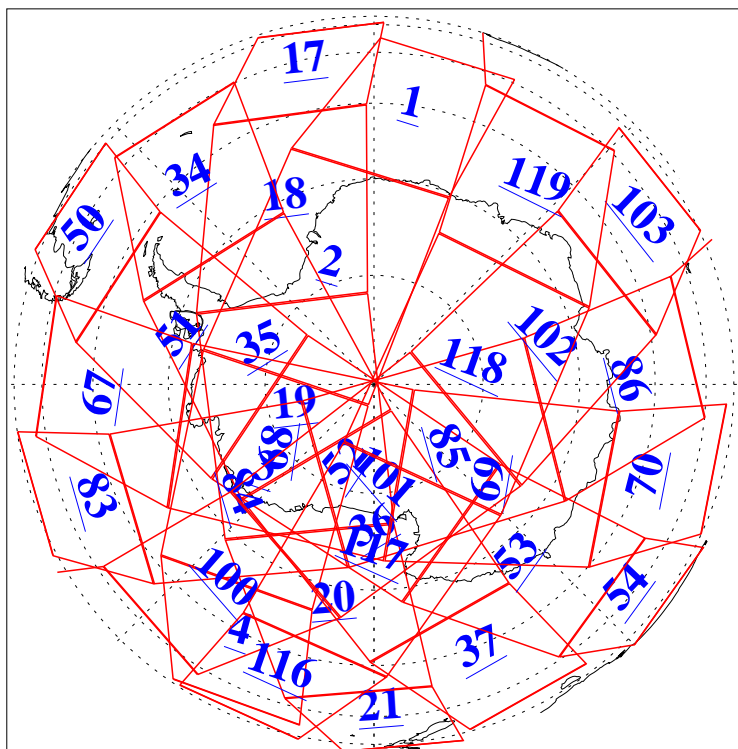

L1B Availability
AMSU Granules: 240
HSB Granules: 0
AIRS Granules: 240

22 Oct 2003
DoY 295
Aqua Day 536
Granules: 1 to 120

Granules: 121 to 240

Legend: AMSU Available, HSB Available, AIRS Available

L1B Availability
AMSU Granules: 240
HSB Granules: 0
AIRS Granules: 240

22 Oct 2003
DoY 295
Aqua Day 536

Ascending Granules

Descending Granules

Legend: AMSU Available, HSB Available, AIRS Available

L1B Availability
AMSU Granules: 240
HSB Granules: 0
AIRS Granules: 240

22 Oct 2003
DoY 295
Aqua Day 536

Northern Hemisphere Granules

Southern Hemisphere Granules

Legend: AMSU Available, HSB Available, AIRS Available