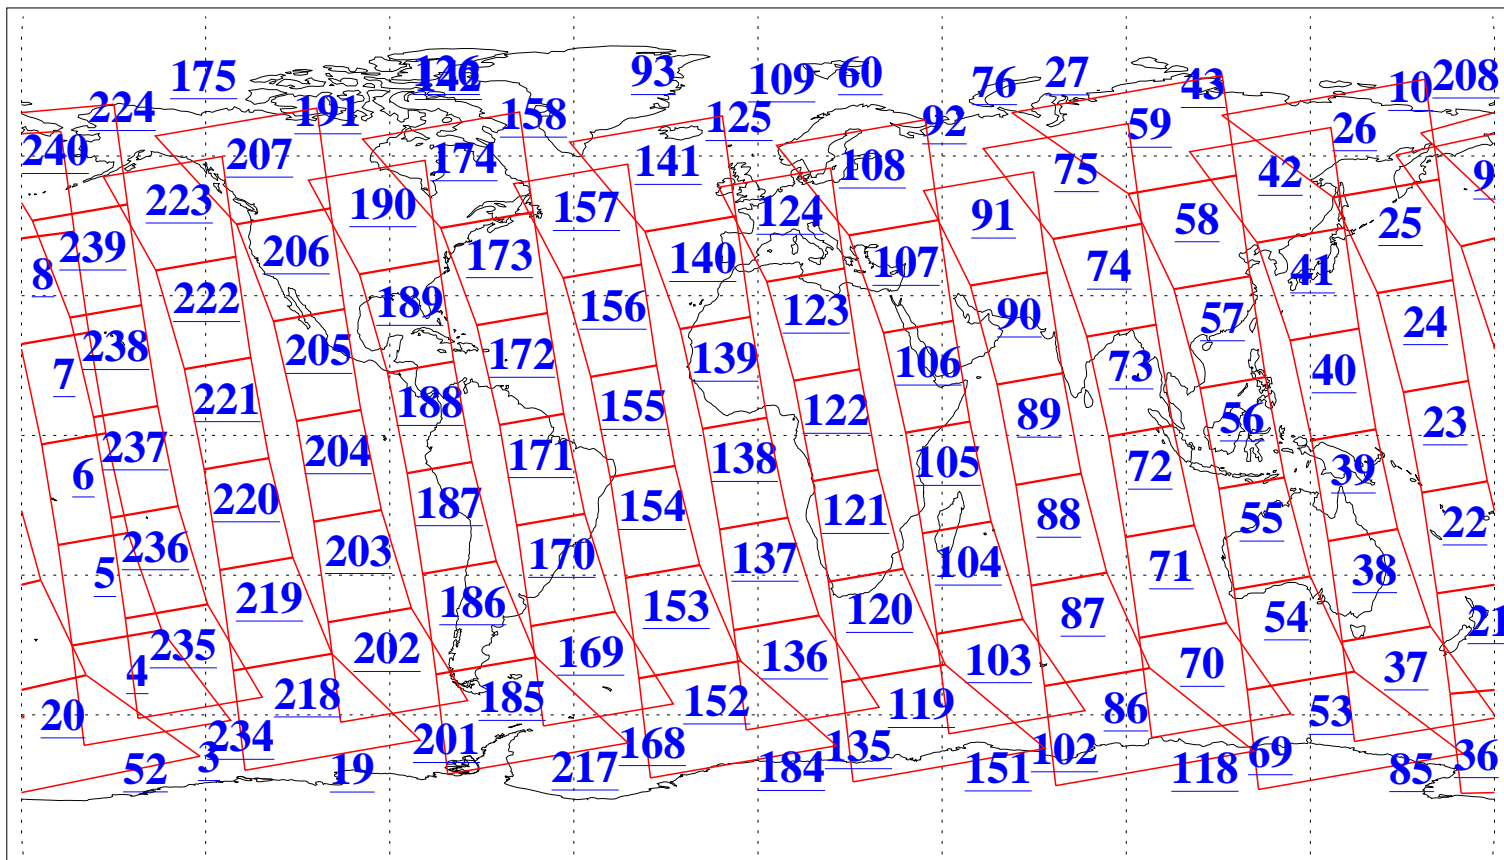

L1B Availability
AMSU Granules: 240
HSB Granules: 0
AIRS Granules: 240

22 Oct 2003
DoY 295
Aqua Day 536
Granules: 1 to 120

Granules: 121 to 240

Legend: AMSU Available, HSB Available, AIRS Available

L1B Availability
AMSU Granules: 240
HSB Granules: 0
AIRS Granules: 240

22 Oct 2003
DoY 295
Aqua Day 536

Ascending Granules

Descending Granules

Legend: AMSU Available, HSB Available, AIRS Available

L1B Availability
AMSU Granules: 240
HSB Granules: 0
AIRS Granules: 240

22 Oct 2003
DoY 295
Aqua Day 536

Northern Hemisphere Granules

Southern Hemisphere Granules

Legend: AMSU Available, HSB Available, AIRS Available