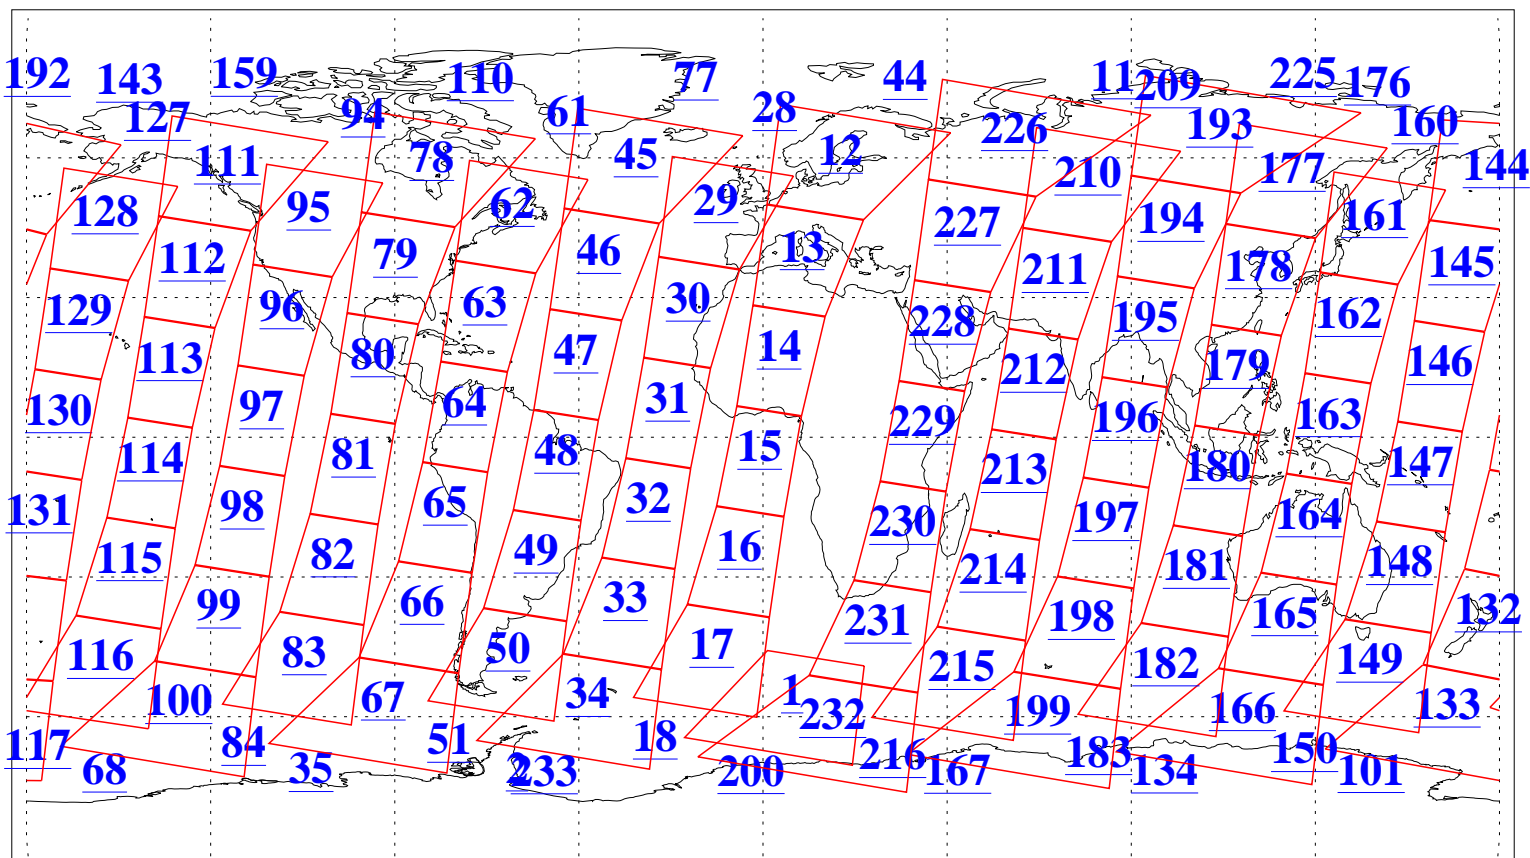

L1B Availability
AMSU Granules: 240
HSB Granules: 0
AIRS Granules: 240

22 Oct 2003
DoY 295
Aqua Day 536
Granules: 1 to 120

Granules: 121 to 240

Legend: AMSU Available, HSB Available, AIRS Available

L1B Availability
AMSU Granules: 240
HSB Granules: 0
AIRS Granules: 240

22 Oct 2003
DoY 295
Aqua Day 536

Ascending Granules

Descending Granules

Legend: AMSU Available, HSB Available, AIRS Available

L1B Availability
AMSU Granules: 240
HSB Granules: 0
AIRS Granules: 240

22 Oct 2003
DoY 295
Aqua Day 536

Northern Hemisphere Granules

Southern Hemisphere Granules

Legend: AMSU Available, HSB Available, AIRS Available