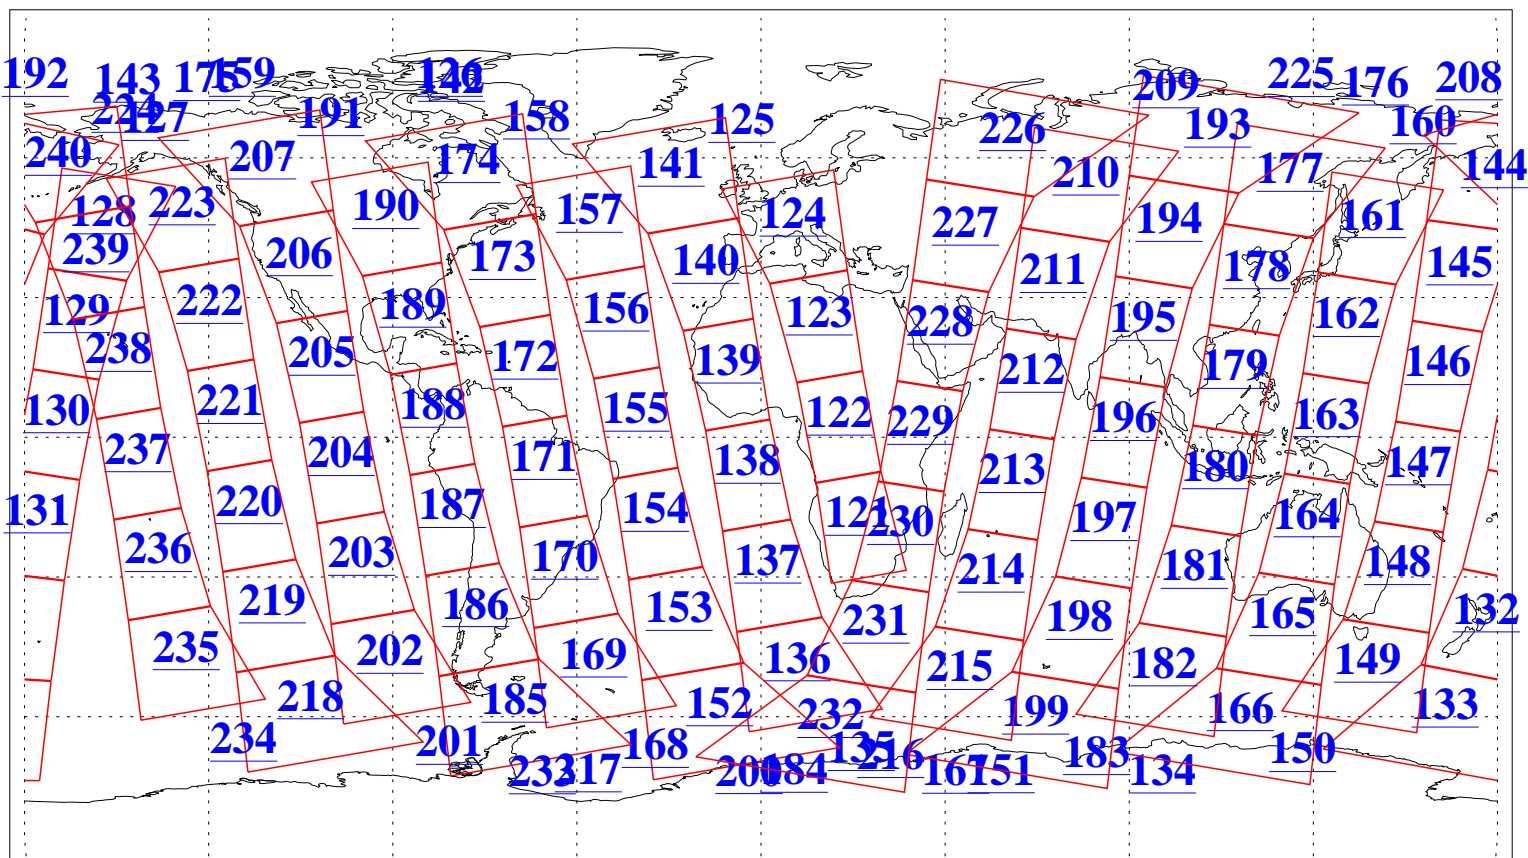

L1B Availability
AMSU Granules: 240
HSB Granules: 0
AIRS Granules: 240

22 Oct 2003
DoY 295
Aqua Day 536
Granules: 1 to 120

Granules: 121 to 240

Legend: AMSU Available, HSB Available, AIRS Available

L1B Availability
AMSU Granules: 240
HSB Granules: 0
AIRS Granules: 240

22 Oct 2003
DoY 295
Aqua Day 536

Ascending Granules

Descending Granules

Legend: AMSU Available, HSB Available, AIRS Available

L1B Availability
AMSU Granules: 240
HSB Granules: 0
AIRS Granules: 240

22 Oct 2003
DoY 295
Aqua Day 536