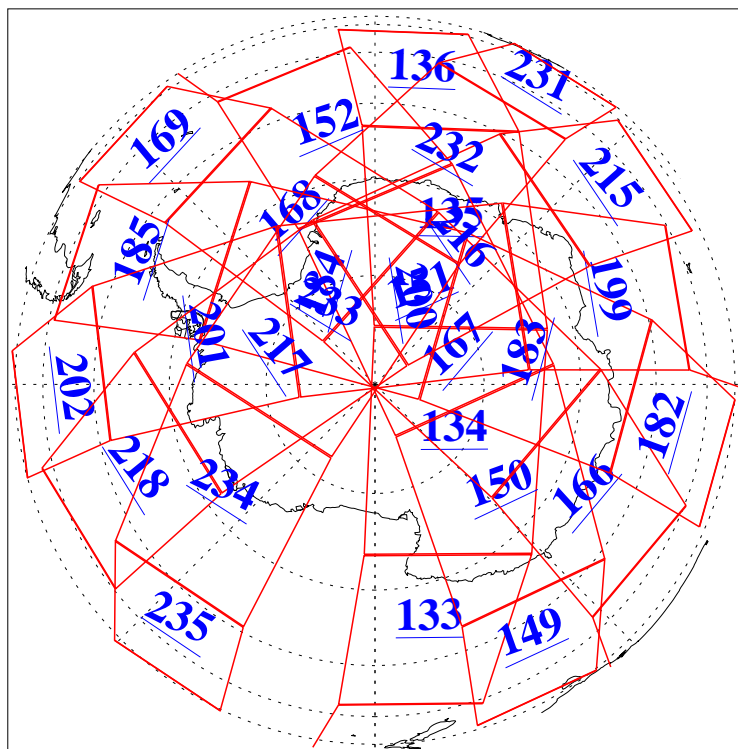

L1B Availability
AMSU Granules: 240
HSB Granules: 0
AIRS Granules: 240

22 Oct 2003
DoY 295
Aqua Day 536
Granules: 1 to 120

Granules: 121 to 240

Legend: AMSU Available, HSB Available, AIRS Available

L1B Availability
AMSU Granules: 240
HSB Granules: 0
AIRS Granules: 240

22 Oct 2003
DoY 295
Aqua Day 536

Ascending Granules

Descending Granules

Legend: AMSU Available, HSB Available, AIRS Available

L1B Availability
AMSU Granules: 240
HSB Granules: 0
AIRS Granules: 240

22 Oct 2003
DoY 295
Aqua Day 536

Northern Hemisphere Granules

Southern Hemisphere Granules

Legend: AMSU Available, HSB Available, AIRS Available