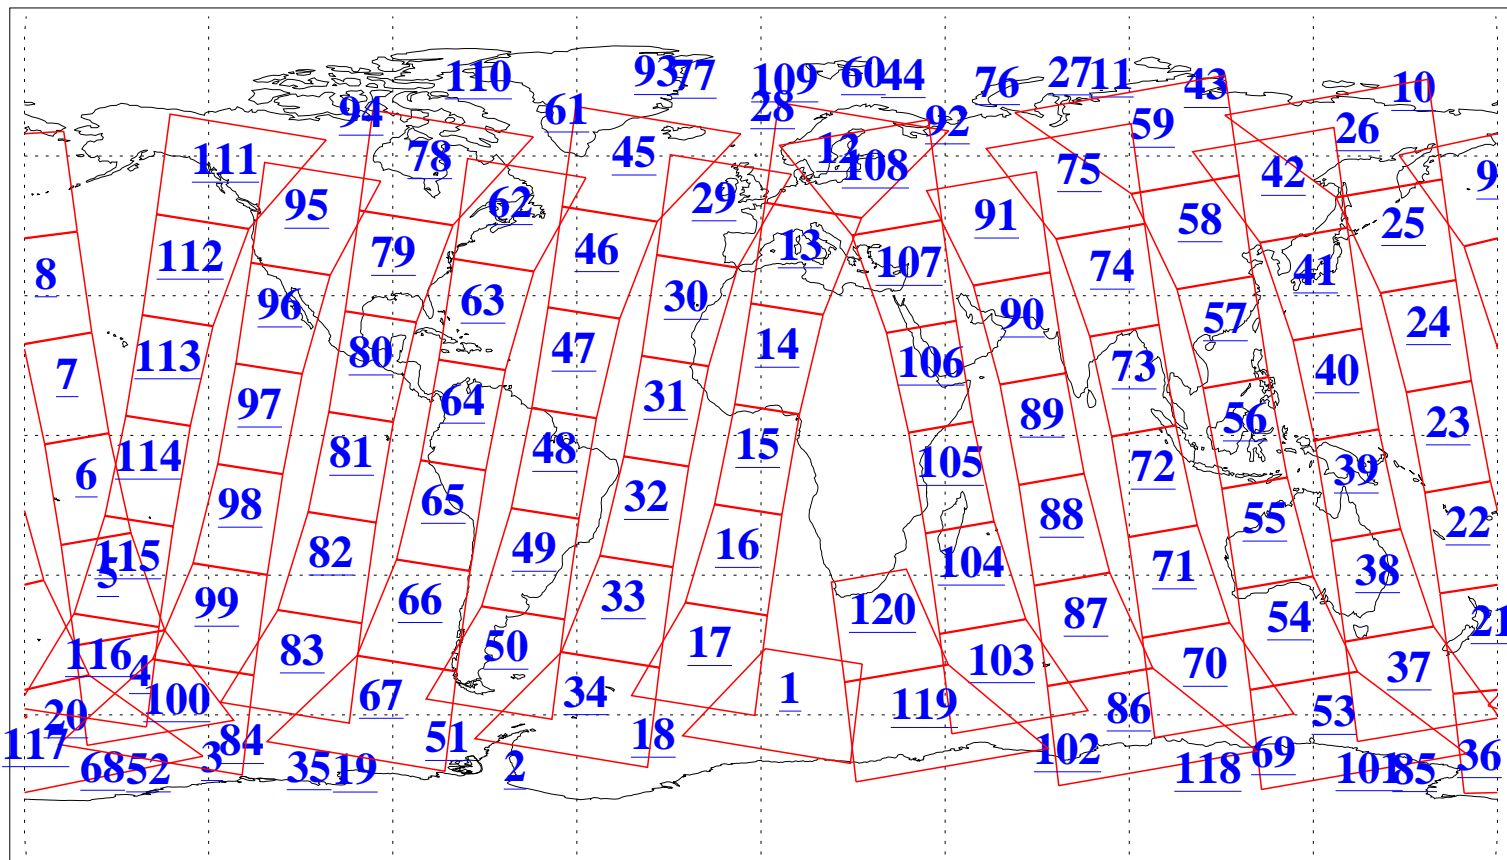

L1B Availability
AMSU Granules: 240
HSB Granules: 0
AIRS Granules: 240

22 Oct 2003
DoY 295
Aqua Day 536
Granules: 1 to 120

Granules: 121 to 240

Legend: AMSU Available, HSB Available, AIRS Available

L1B Availability
AMSU Granules: 240
HSB Granules: 0
AIRS Granules: 240

22 Oct 2003
DoY 295
Aqua Day 536

Ascending Granules

Descending Granules

Legend: AMSU Available, HSB Available, AIRS Available

L1B Availability
AMSU Granules: 240
HSB Granules: 0
AIRS Granules: 240

22 Oct 2003
DoY 295
Aqua Day 536

Northern Hemisphere Granules

Southern Hemisphere Granules

Legend: AMSU Available, HSB Available, AIRS Available