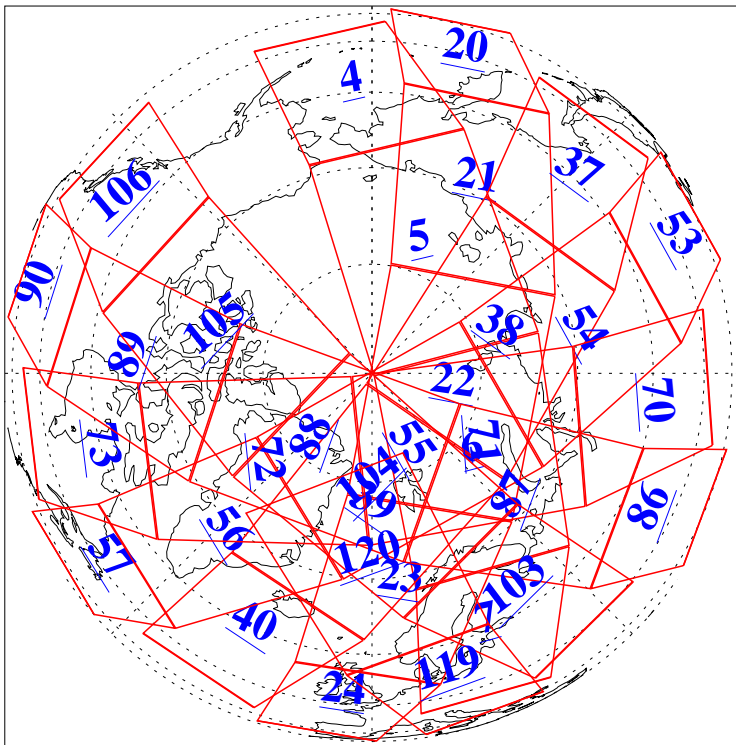

L1B Availability
AMSU Granules: 240
HSB Granules: 0
AIRS Granules: 240

19 Oct 2003
DoY 292
Aqua Day 533
Granules: 1 to 120

Granules: 121 to 240

Legend: AMSU Available, HSB Available, AIRS Available

L1B Availability
AMSU Granules: 240
HSB Granules: 0
AIRS Granules: 240

19 Oct 2003
DoY 292
Aqua Day 533

Ascending Granules

Descending Granules

Legend: AMSU Available, HSB Available, AIRS Available

L1B Availability
 AMSU Granules: 240
 HSB Granules: 0
 AIRS Granules: 240

19 Oct 2003
 DoY 292
 Aqua Day 533

Northern Hemisphere Granules

Southern Hemisphere Granules

Legend: AMSU Available, HSB Available, AIRS Available