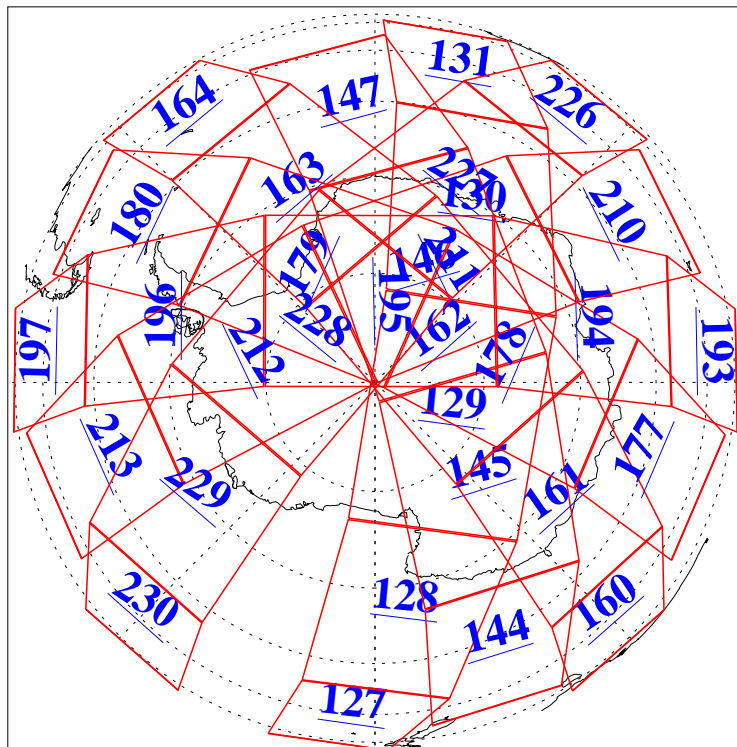

19 Oct 2003
DoY 292
Aqua Day 533

Ascending Granules

Descending Granules

Legend: AMSU Available, HSB Available, AIRS Available

L1B Availability
 AMSU Granules: 240
 HSB Granules: 0
 AIRS Granules: 240

19 Oct 2003
 DoY 292
 Aqua Day 533

Northern Hemisphere Granules

Southern Hemisphere Granules

Legend: AMSU Available, HSB Available, AIRS Available