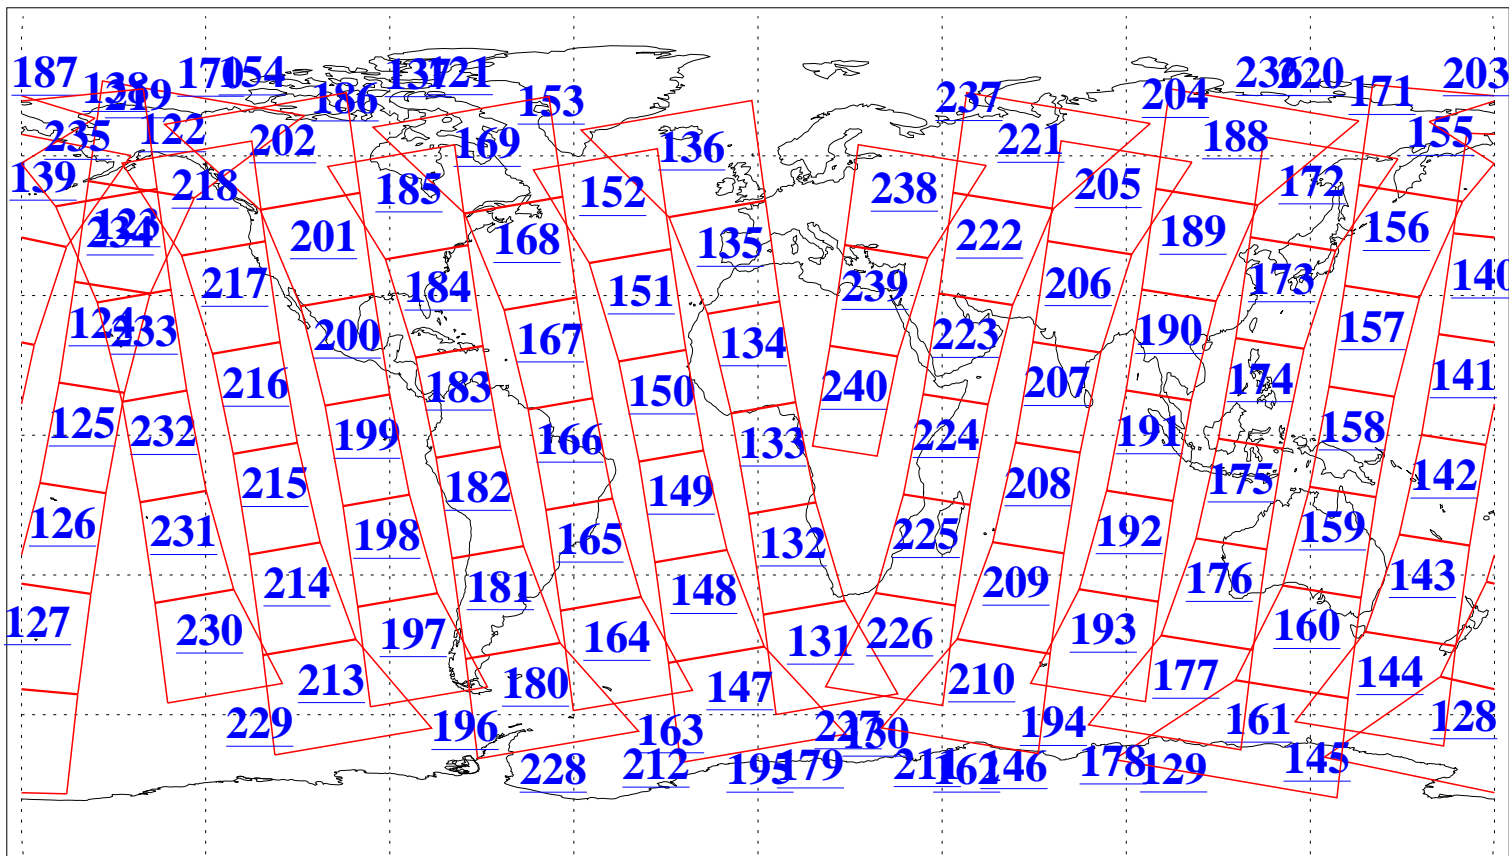

L1B Availability
AMSU Granules: 240
HSB Granules: 0
AIRS Granules: 240

19 Oct 2003
DoY 292
Aqua Day 533
Granules: 1 to 120

Granules: 121 to 240

Legend: AMSU Available, HSB Available, AIRS Available

L1B Availability
AMSU Granules: 240
HSB Granules: 0
AIRS Granules: 240

19 Oct 2003
DoY 292
Aqua Day 533

Ascending Granules

Descending Granules

Legend: AMSU Available, HSB Available, AIRS Available

L1B Availability
 AMSU Granules: 240
 HSB Granules: 0
 AIRS Granules: 240

19 Oct 2003
 DoY 292
 Aqua Day 533

Northern Hemisphere Granules

Southern Hemisphere Granules

Legend: AMSU Available, HSB Available, AIRS Available