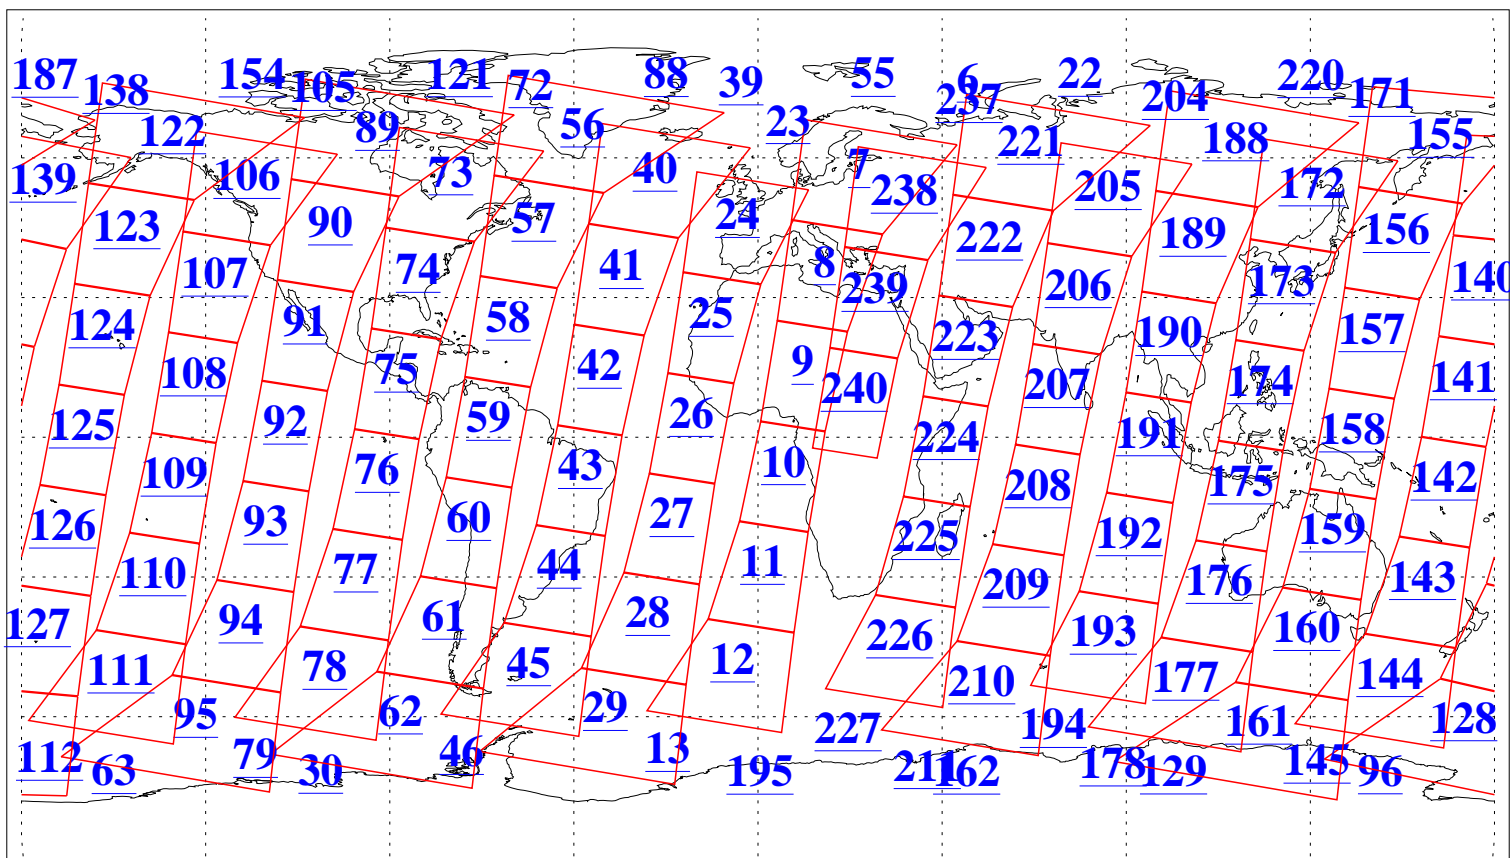

L1B Availability
AMSU Granules: 240
HSB Granules: 0
AIRS Granules: 240

19 Oct 2003
DoY 292
Aqua Day 533
Granules: 1 to 120

Granules: 121 to 240

Legend: AMSU Available, HSB Available, AIRS Available

L1B Availability
AMSU Granules: 240
HSB Granules: 0
AIRS Granules: 240

19 Oct 2003
DoY 292
Aqua Day 533

Ascending Granules

Descending Granules

Legend: AMSU Available, HSB Available, AIRS Available

L1B Availability
 AMSU Granules: 240
 HSB Granules: 0
 AIRS Granules: 240

19 Oct 2003
 DoY 292
 Aqua Day 533

Northern Hemisphere Granules

Southern Hemisphere Granules

Legend: AMSU Available, HSB Available, AIRS Available