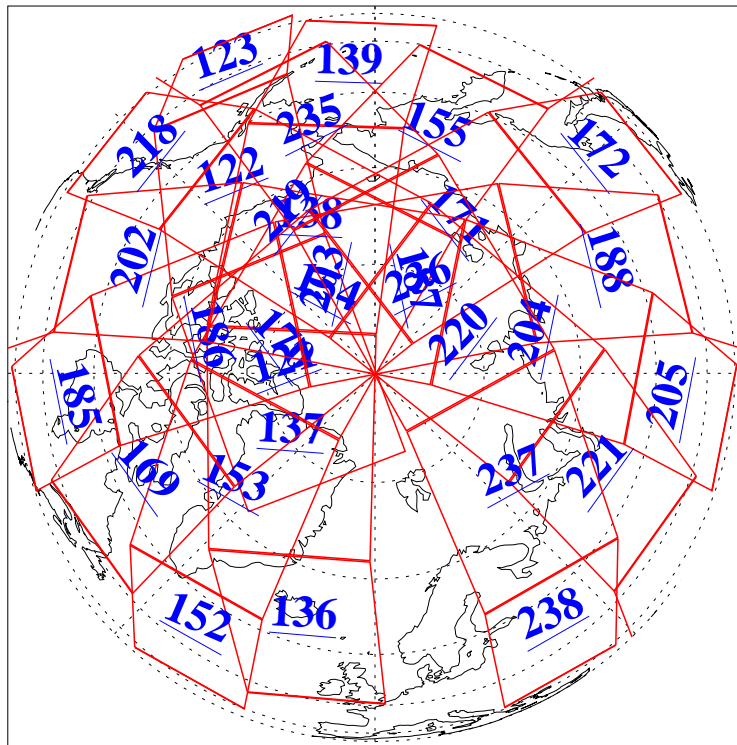

L1B Availability
AMSU Granules: 240
HSB Granules: 0
AIRS Granules: 240

19 Oct 2003
DoY 292
Aqua Day 533
Granules: 1 to 120

Granules: 121 to 240

Legend: AMSU Available, HSB Available, AIRS Available

L1B Availability
AMSU Granules: 240
HSB Granules: 0
AIRS Granules: 240

19 Oct 2003
DoY 292
Aqua Day 533

Ascending Granules

Descending Granules

Legend: AMSU Available, HSB Available, AIRS Available

L1B Availability
 AMSU Granules: 240
 HSB Granules: 0
 AIRS Granules: 240

19 Oct 2003
 DoY 292
 Aqua Day 533

Northern Hemisphere Granules

Southern Hemisphere Granules

Legend: AMSU Available, HSB Available, AIRS Available