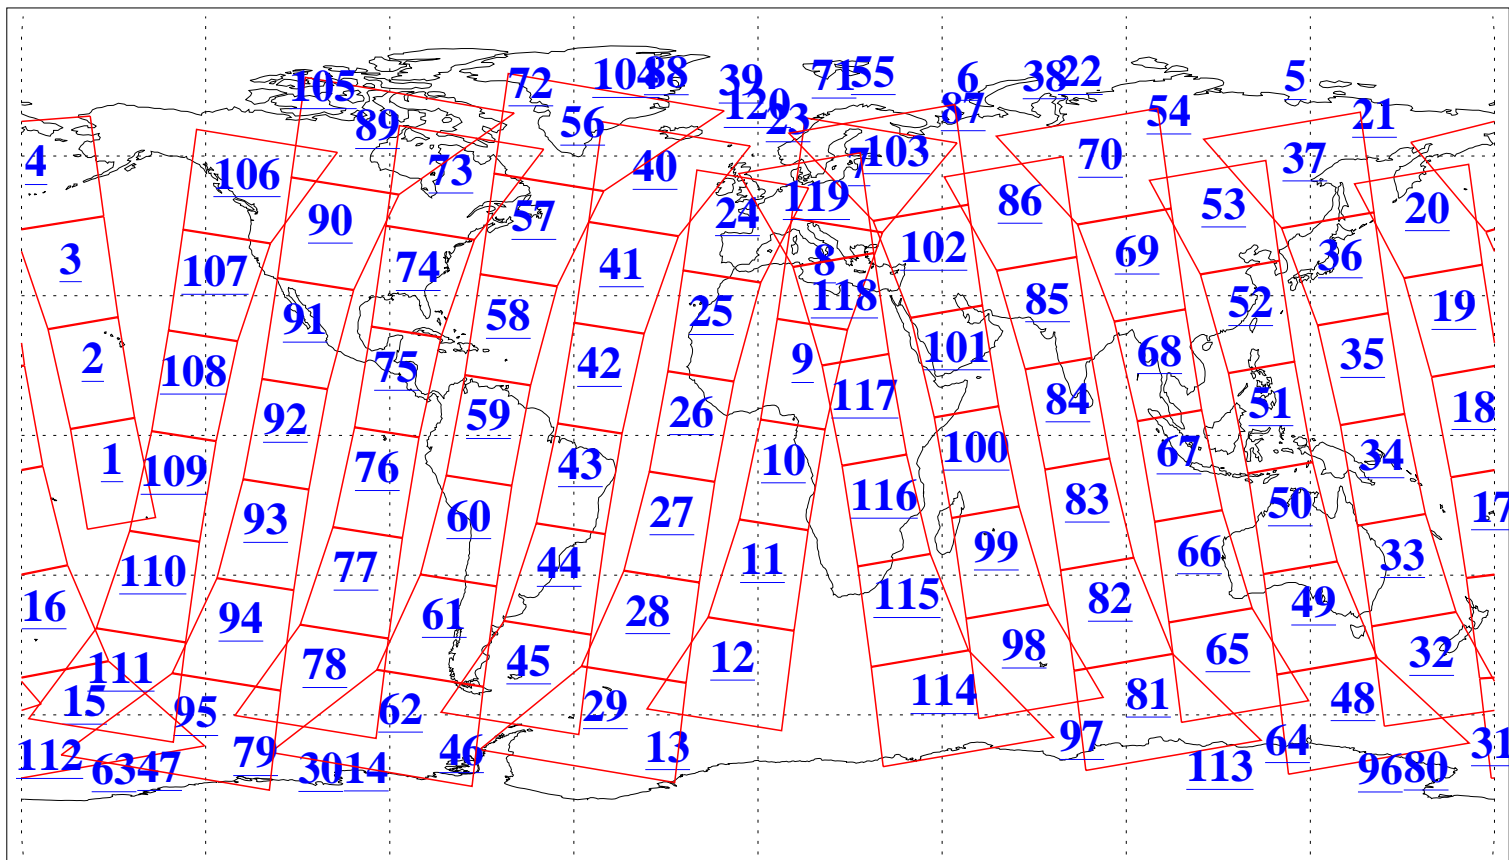

L1B Availability
AMSU Granules: 240
HSB Granules: 0
AIRS Granules: 240

19 Oct 2003
DoY 292
Aqua Day 533
Granules: 1 to 120

Granules: 121 to 240

Legend: AMSU Available, HSB Available, AIRS Available

L1B Availability
AMSU Granules: 240
HSB Granules: 0
AIRS Granules: 240

19 Oct 2003
DoY 292
Aqua Day 533

Ascending Granules

Descending Granules

Legend: AMSU Available, HSB Available, AIRS Available

L1B Availability
 AMSU Granules: 240
 HSB Granules: 0
 AIRS Granules: 240

19 Oct 2003
 DoY 292
 Aqua Day 533

Northern Hemisphere Granules

Southern Hemisphere Granules

Legend: AMSU Available, HSB Available, AIRS Available