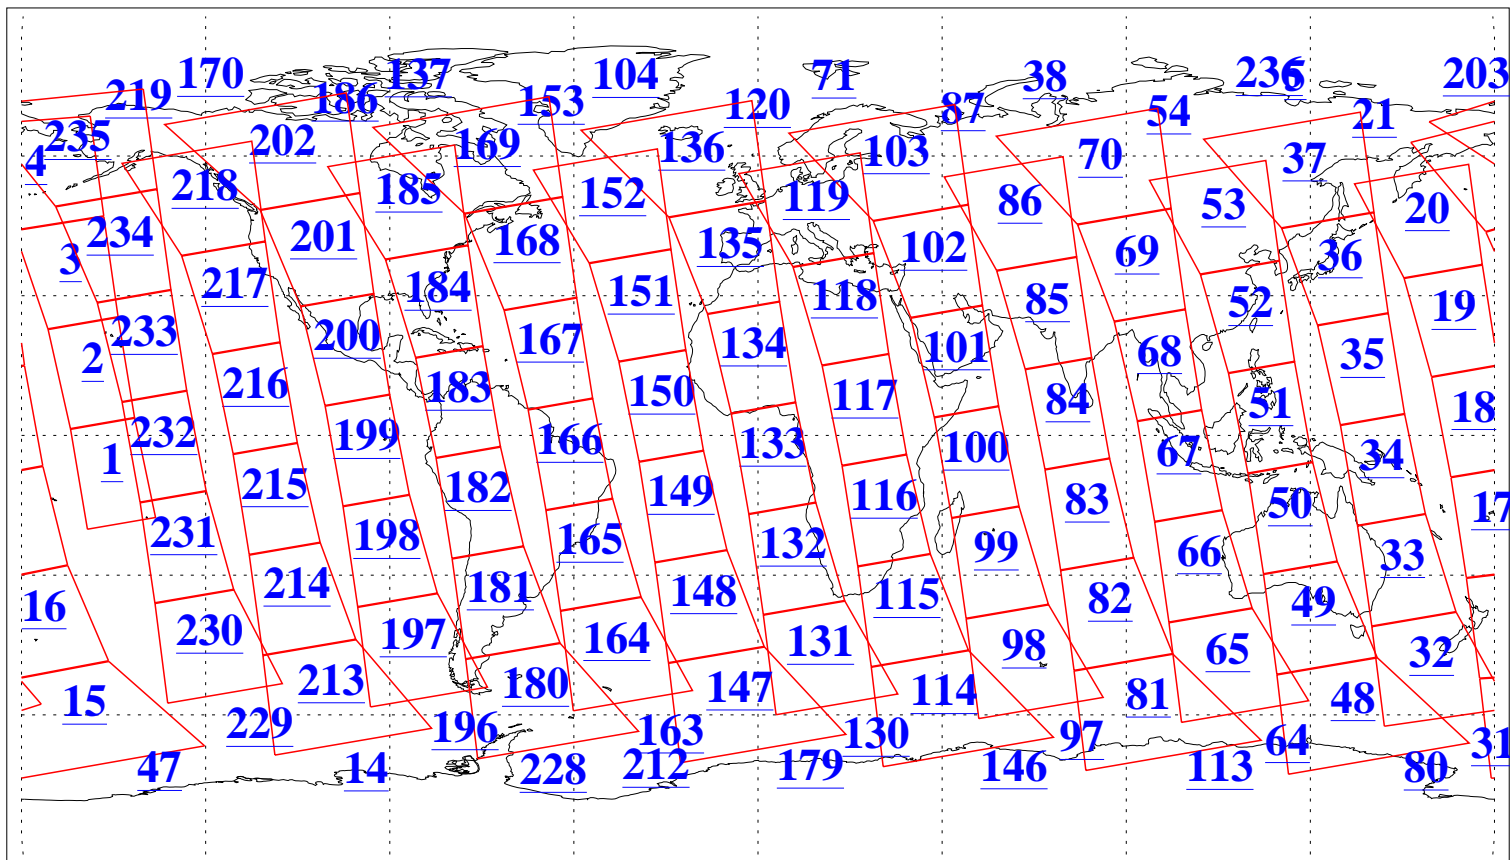

L1B Availability
AMSU Granules: 240
HSB Granules: 0
AIRS Granules: 240

19 Oct 2003
DoY 292
Aqua Day 533
Granules: 1 to 120

Granules: 121 to 240

Legend: AMSU Available, HSB Available, AIRS Available

L1B Availability
AMSU Granules: 240
HSB Granules: 0
AIRS Granules: 240

19 Oct 2003
DoY 292
Aqua Day 533

Ascending Granules

Descending Granules

Legend: AMSU Available, HSB Available, AIRS Available

L1B Availability
 AMSU Granules: 240
 HSB Granules: 0
 AIRS Granules: 240

19 Oct 2003
 DoY 292
 Aqua Day 533

Northern Hemisphere Granules

Southern Hemisphere Granules

Legend: AMSU Available, HSB Available, AIRS Available