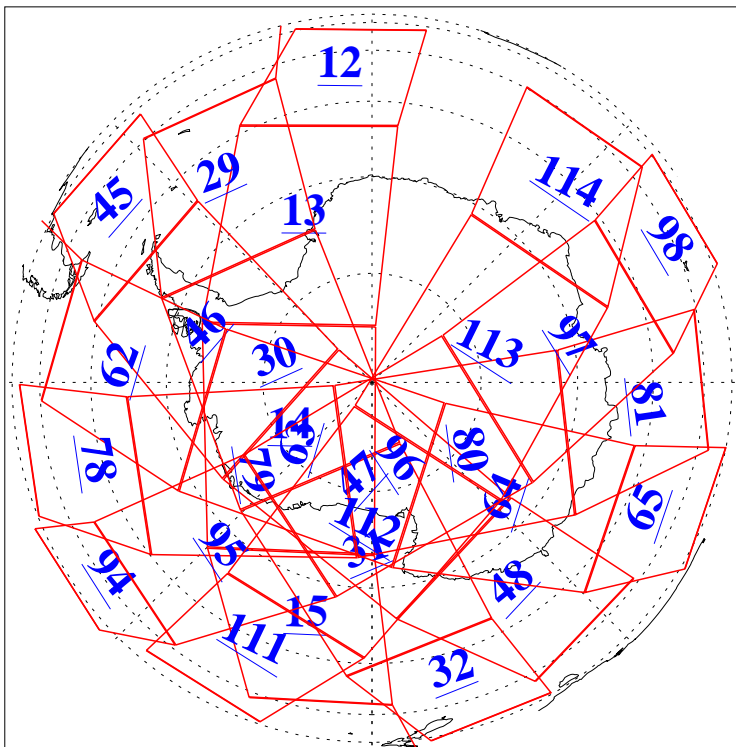

L1B Availability
AMSU Granules: 240
HSB Granules: 0
AIRS Granules: 240

19 Oct 2003
DoY 292
Aqua Day 533
Granules: 1 to 120

Granules: 121 to 240

Legend: AMSU Available, HSB Available, AIRS Available

L1B Availability
AMSU Granules: 240
HSB Granules: 0
AIRS Granules: 240

19 Oct 2003
DoY 292
Aqua Day 533

Ascending Granules

Descending Granules

Legend: AMSU Available, HSB Available, AIRS Available

L1B Availability
 AMSU Granules: 240
 HSB Granules: 0
 AIRS Granules: 240

19 Oct 2003
 DoY 292
 Aqua Day 533

Northern Hemisphere Granules

Southern Hemisphere Granules

Legend: AMSU Available, HSB Available, AIRS Available