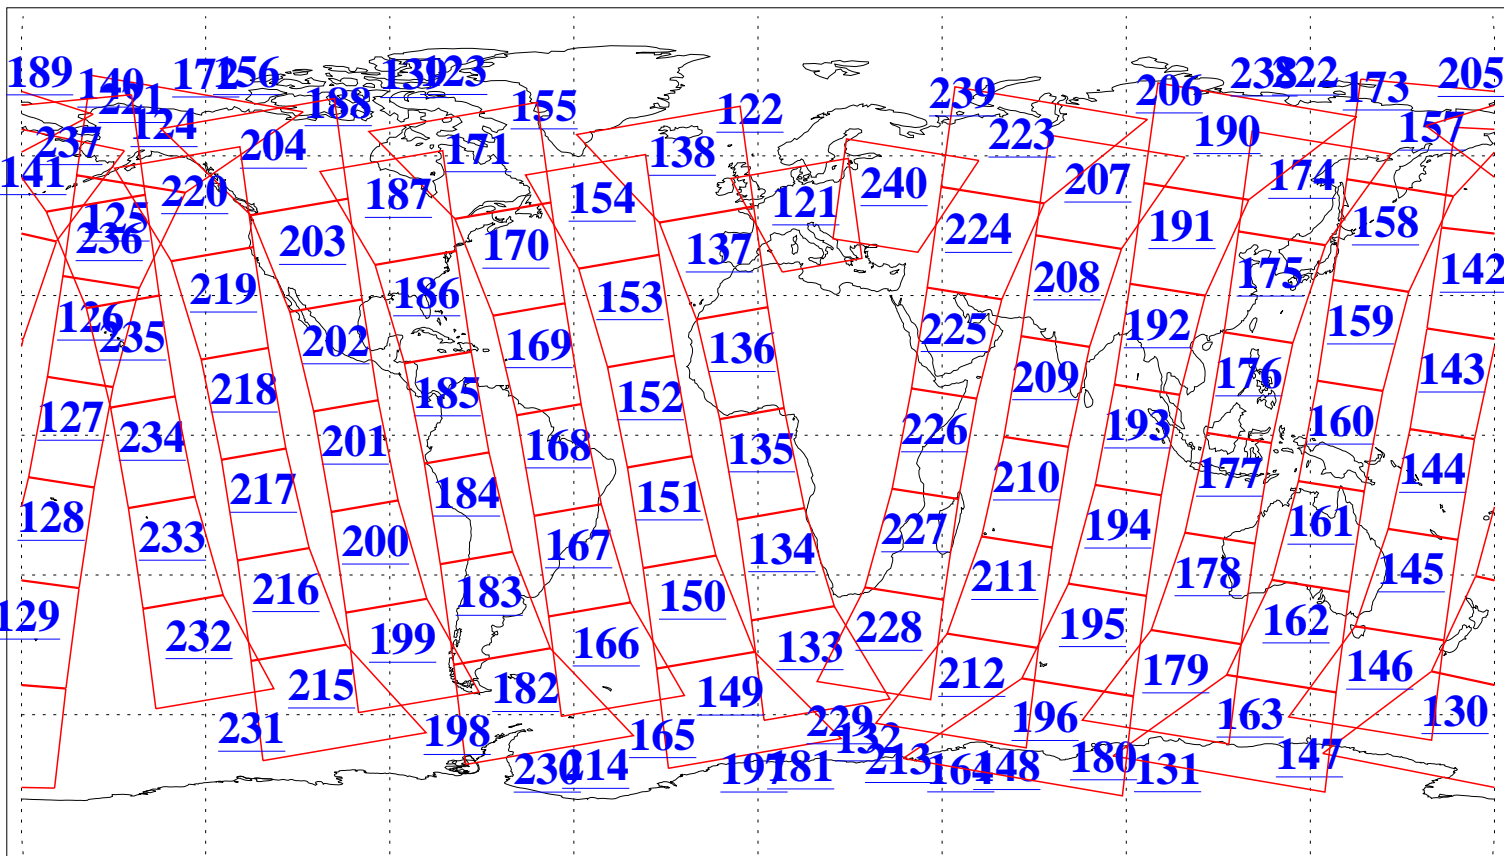

L1B Availability
AMSU Granules: 240
HSB Granules: 0
AIRS Granules: 240

17 Oct 2003
DoY 290
Aqua Day 531
Granules: 1 to 120

Granules: 121 to 240

Legend: AMSU Available, HSB Available, AIRS Available

L1B Availability
AMSU Granules: 240
HSB Granules: 0
AIRS Granules: 240

17 Oct 2003
DoY 290
Aqua Day 531

Ascending Granules

Descending Granules

Legend: AMSU Available, HSB Available, AIRS Available

L1B Availability
 AMSU Granules: 240
 HSB Granules: 0
 AIRS Granules: 240

17 Oct 2003
 DoY 290
 Aqua Day 531

Northern Hemisphere Granules

Southern Hemisphere Granules

Legend: AMSU Available, HSB Available, AIRS Available