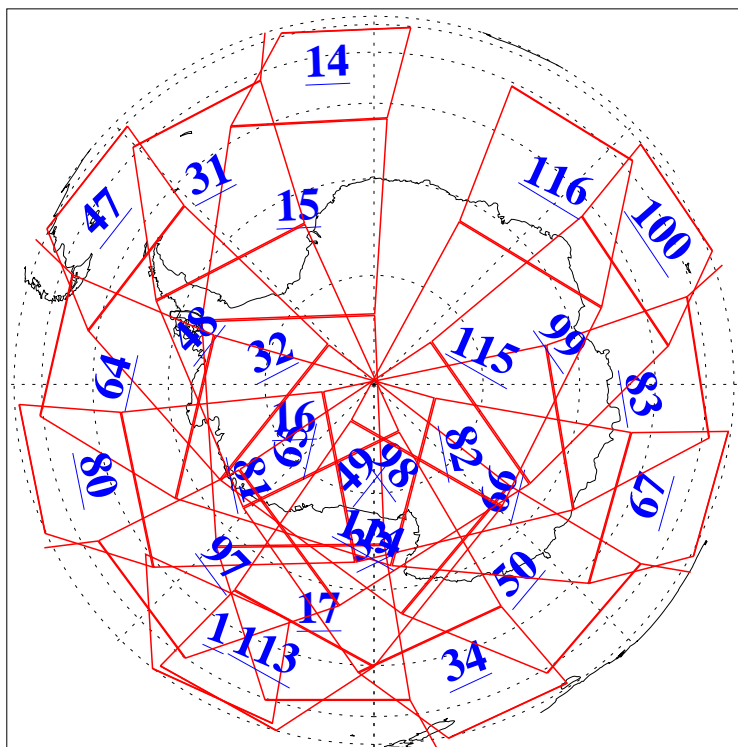

L1B Availability
AMSU Granules: 240
HSB Granules: 0
AIRS Granules: 240

17 Oct 2003
DoY 290
Aqua Day 531
Granules: 1 to 120

Granules: 121 to 240

Legend: AMSU Available, HSB Available, AIRS Available

L1B Availability
AMSU Granules: 240
HSB Granules: 0
AIRS Granules: 240

17 Oct 2003
DoY 290
Aqua Day 531

Ascending Granules

Descending Granules

Legend: AMSU Available, HSB Available, AIRS Available

L1B Availability
 AMSU Granules: 240
 HSB Granules: 0
 AIRS Granules: 240

17 Oct 2003
 DoY 290
 Aqua Day 531

Northern Hemisphere Granules

Southern Hemisphere Granules

Legend: AMSU Available, HSB Available, AIRS Available