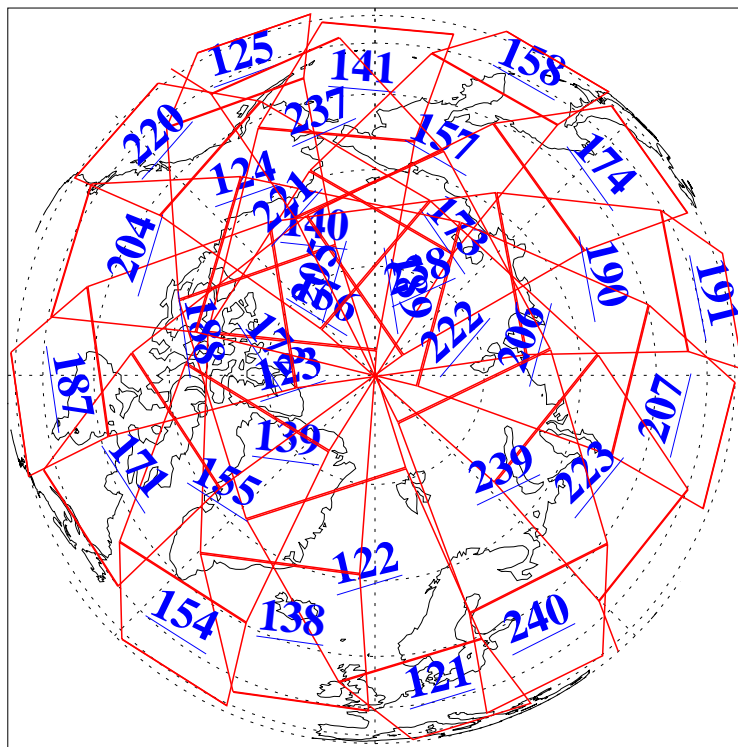

L1B Availability
AMSU Granules: 240
HSB Granules: 0
AIRS Granules: 240

17 Oct 2003
DoY 290
Aqua Day 531
Granules: 1 to 120

Granules: 121 to 240

Legend: AMSU Available, HSB Available, AIRS Available

L1B Availability
AMSU Granules: 240
HSB Granules: 0
AIRS Granules: 240

17 Oct 2003
DoY 290
Aqua Day 531

Ascending Granules

Descending Granules

Legend: AMSU Available, HSB Available, AIRS Available

L1B Availability
 AMSU Granules: 240
 HSB Granules: 0
 AIRS Granules: 240

17 Oct 2003
 DoY 290
 Aqua Day 531

Northern Hemisphere Granules

Southern Hemisphere Granules

Legend: AMSU Available, HSB Available, AIRS Available