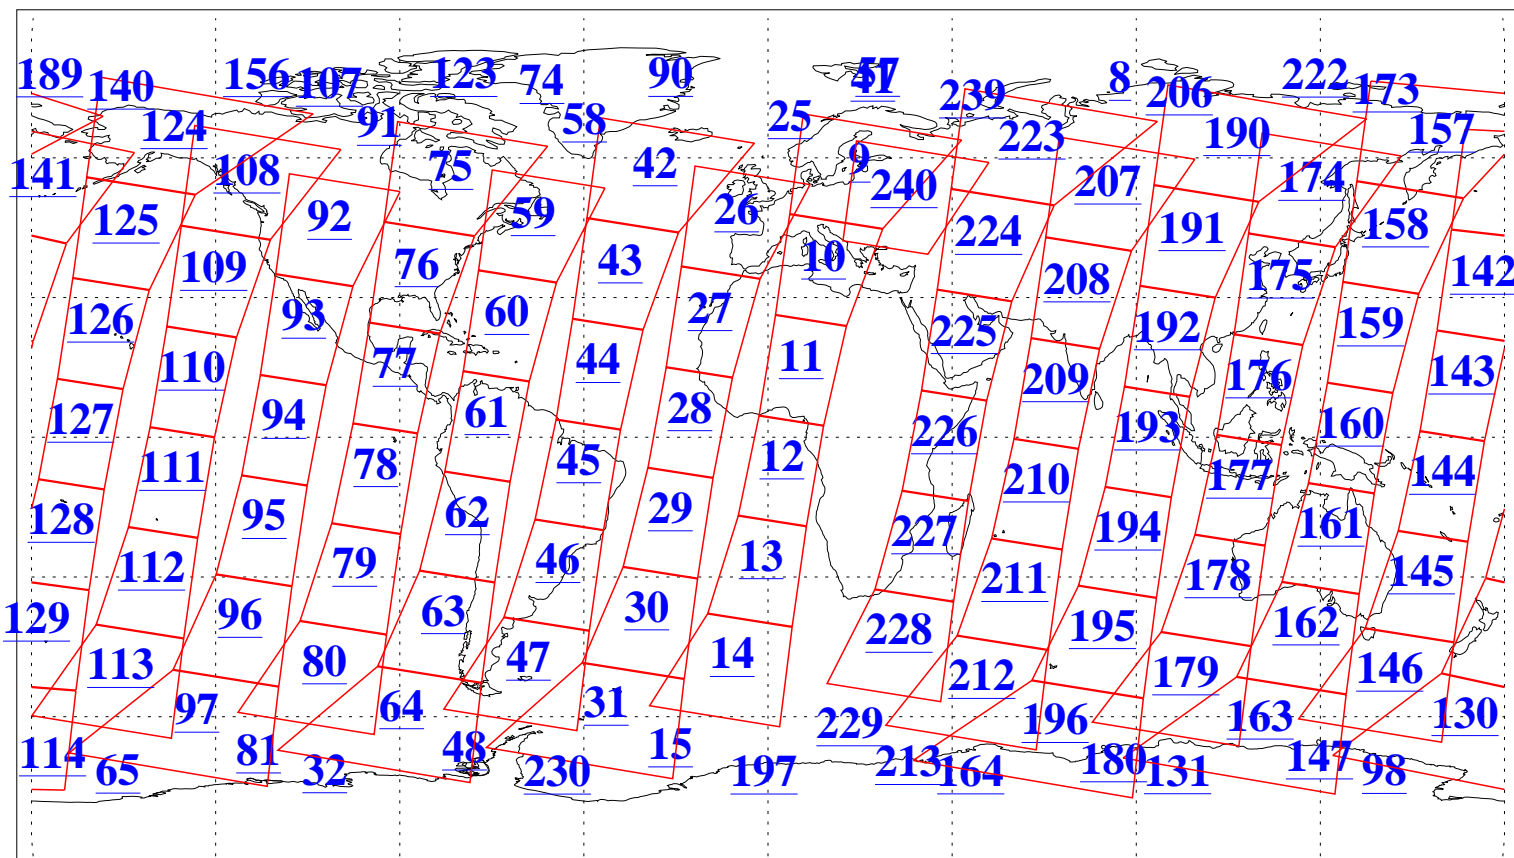

L1B Availability
AMSU Granules: 240
HSB Granules: 0
AIRS Granules: 240

17 Oct 2003
DoY 290
Aqua Day 531
Granules: 1 to 120

Granules: 121 to 240

Legend: AMSU Available, HSB Available, AIRS Available

L1B Availability
AMSU Granules: 240
HSB Granules: 0
AIRS Granules: 240

17 Oct 2003
DoY 290
Aqua Day 531

Ascending Granules

Descending Granules

Legend: AMSU Available, HSB Available, AIRS Available

L1B Availability
 AMSU Granules: 240
 HSB Granules: 0
 AIRS Granules: 240

17 Oct 2003
 DoY 290
 Aqua Day 531

Northern Hemisphere Granules

Southern Hemisphere Granules

Legend: AMSU Available, HSB Available, AIRS Available