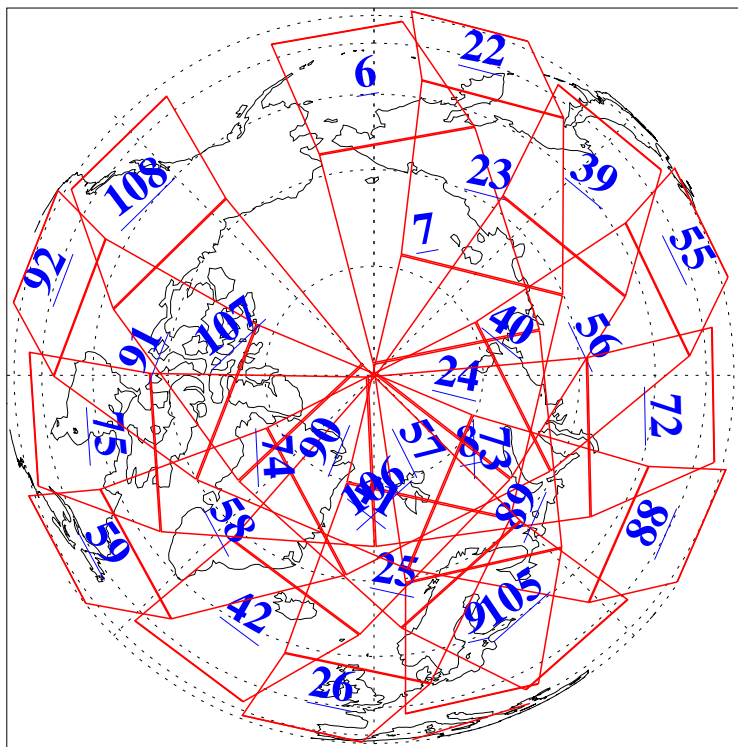

L1B Availability
AMSU Granules: 240
HSB Granules: 0
AIRS Granules: 240

17 Oct 2003
DoY 290
Aqua Day 531
Granules: 1 to 120

Granules: 121 to 240

Legend: AMSU Available, HSB Available, AIRS Available

L1B Availability
AMSU Granules: 240
HSB Granules: 0
AIRS Granules: 240

17 Oct 2003
DoY 290
Aqua Day 531

Ascending Granules

Descending Granules

Legend: AMSU Available, HSB Available, AIRS Available

L1B Availability
 AMSU Granules: 240
 HSB Granules: 0
 AIRS Granules: 240

17 Oct 2003
 DoY 290
 Aqua Day 531

Northern Hemisphere Granules

Southern Hemisphere Granules

Legend: AMSU Available, HSB Available, AIRS Available