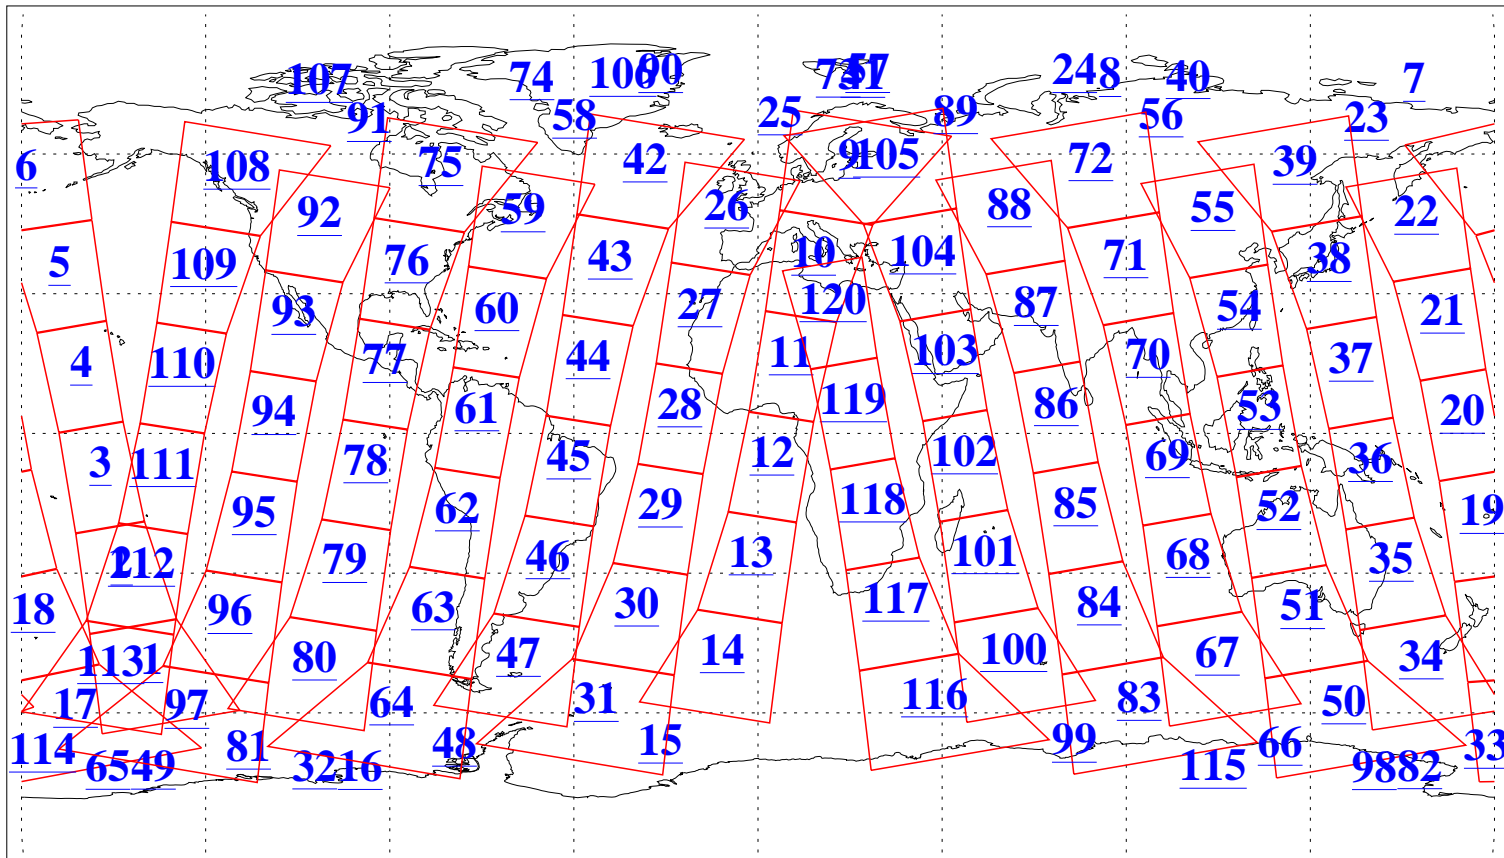

L1B Availability
AMSU Granules: 240
HSB Granules: 0
AIRS Granules: 240

17 Oct 2003
DoY 290
Aqua Day 531
Granules: 1 to 120

Granules: 121 to 240

Legend: AMSU Available, HSB Available, AIRS Available

L1B Availability
AMSU Granules: 240
HSB Granules: 0
AIRS Granules: 240

17 Oct 2003
DoY 290
Aqua Day 531

Ascending Granules

Descending Granules

Legend: AMSU Available, HSB Available, AIRS Available

L1B Availability
 AMSU Granules: 240
 HSB Granules: 0
 AIRS Granules: 240

17 Oct 2003
 DoY 290
 Aqua Day 531

Northern Hemisphere Granules

Southern Hemisphere Granules

Legend: AMSU Available, HSB Available, AIRS Available