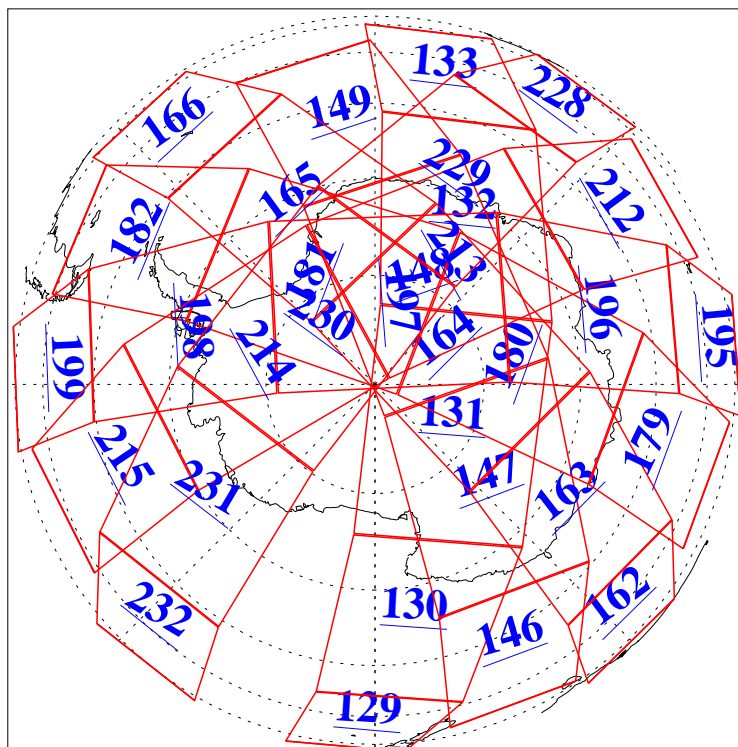

L1B Availability
AMSU Granules: 240
HSB Granules: 0
AIRS Granules: 240

17 Oct 2003
DoY 290
Aqua Day 531
Granules: 1 to 120

Granules: 121 to 240

Legend: AMSU Available, HSB Available, AIRS Available

L1B Availability
AMSU Granules: 240
HSB Granules: 0
AIRS Granules: 240

17 Oct 2003
DoY 290
Aqua Day 531

Ascending Granules

Descending Granules

Legend: AMSU Available, HSB Available, AIRS Available

L1B Availability
 AMSU Granules: 240
 HSB Granules: 0
 AIRS Granules: 240

17 Oct 2003
 DoY 290
 Aqua Day 531

Northern Hemisphere Granules

Southern Hemisphere Granules

Legend: AMSU Available, HSB Available, AIRS Available