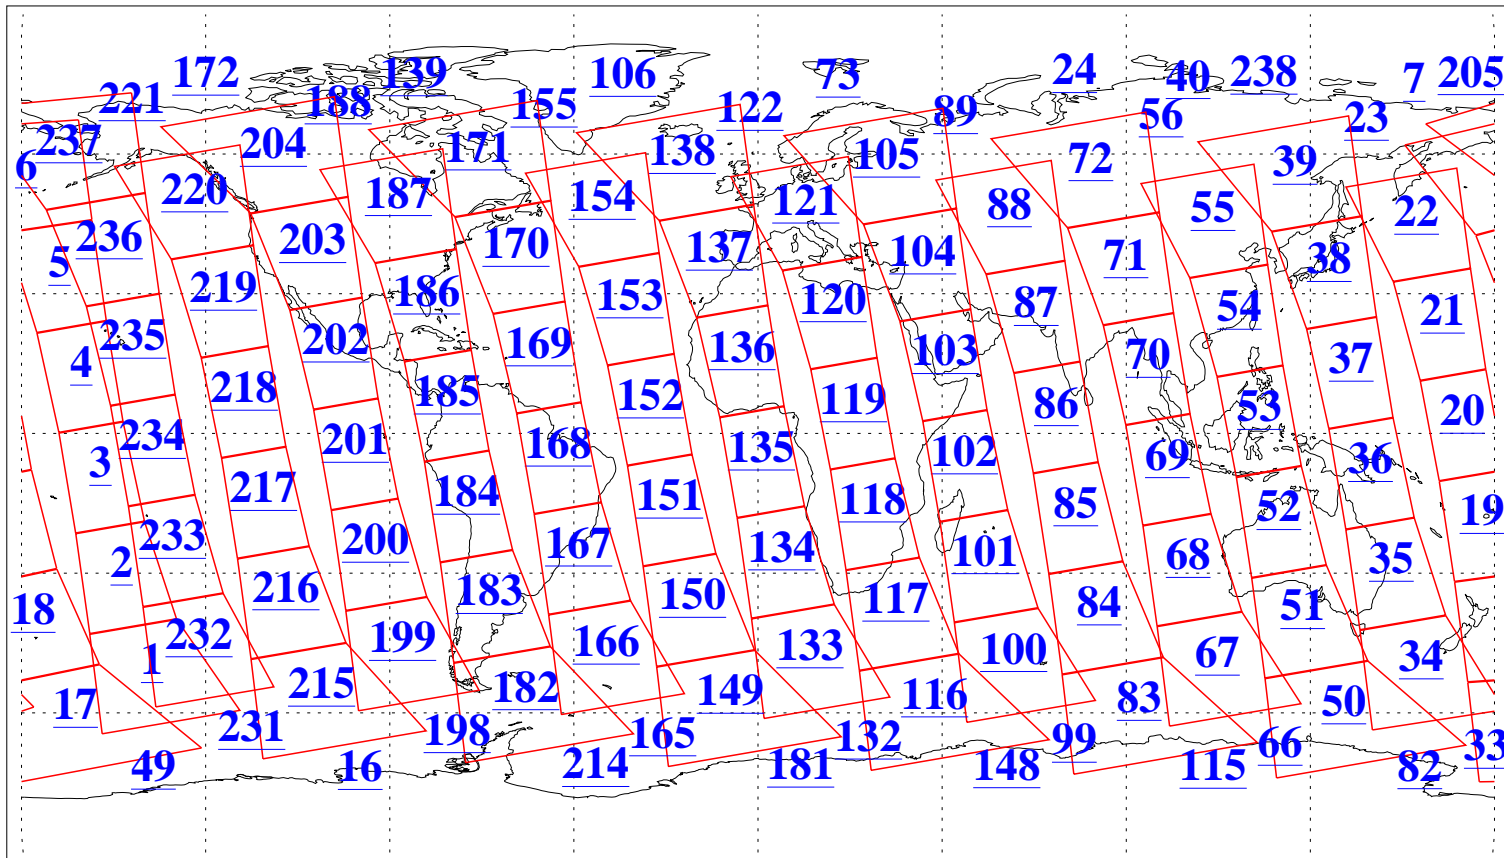

L1B Availability
AMSU Granules: 240
HSB Granules: 0
AIRS Granules: 240

17 Oct 2003
DoY 290
Aqua Day 531
Granules: 1 to 120

Granules: 121 to 240

Legend: AMSU Available, HSB Available, AIRS Available

L1B Availability
AMSU Granules: 240
HSB Granules: 0
AIRS Granules: 240

17 Oct 2003
DoY 290
Aqua Day 531

Ascending Granules

Descending Granules

Legend: AMSU Available, HSB Available, AIRS Available

L1B Availability
 AMSU Granules: 240
 HSB Granules: 0
 AIRS Granules: 240

17 Oct 2003
 DoY 290
 Aqua Day 531

Northern Hemisphere Granules

Southern Hemisphere Granules

Legend: AMSU Available, HSB Available, AIRS Available