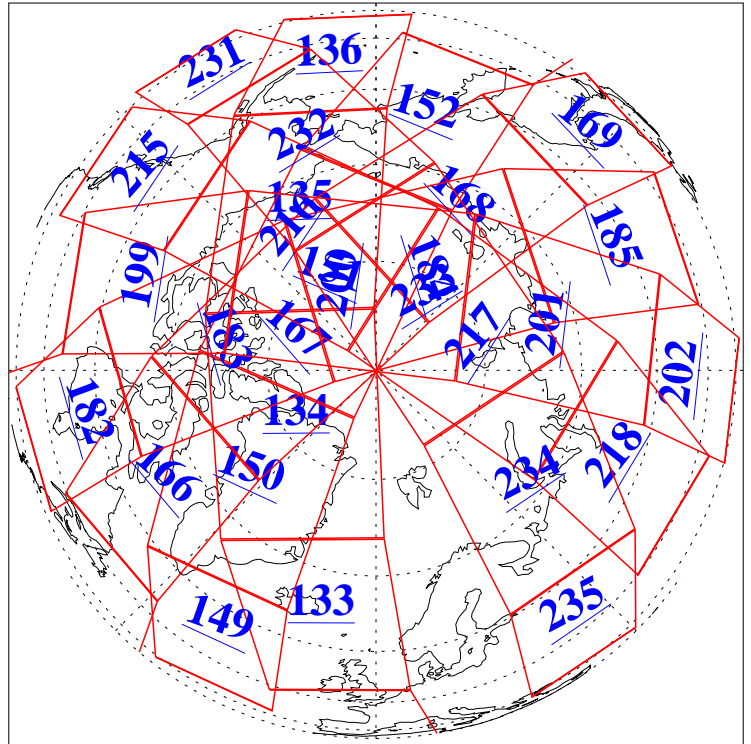

L1B Availability
AMSU Granules: 240
HSB Granules: 0
AIRS Granules: 240

14 Oct 2003
DoY 287
Aqua Day 528
Granules: 1 to 120

Granules: 121 to 240

Legend: AMSU Available, HSB Available, AIRS Available

L1B Availability
AMSU Granules: 240
HSB Granules: 0
AIRS Granules: 240

14 Oct 2003
DoY 287
Aqua Day 528

Ascending Granules

Descending Granules

Legend: AMSU Available, HSB Available, AIRS Available

L1B Availability
AMSU Granules: 240
HSB Granules: 0
AIRS Granules: 240

14 Oct 2003
DoY 287
Aqua Day 528

Northern Hemisphere Granules

Southern Hemisphere Granules

Legend: AMSU Available, HSB Available, AIRS Available