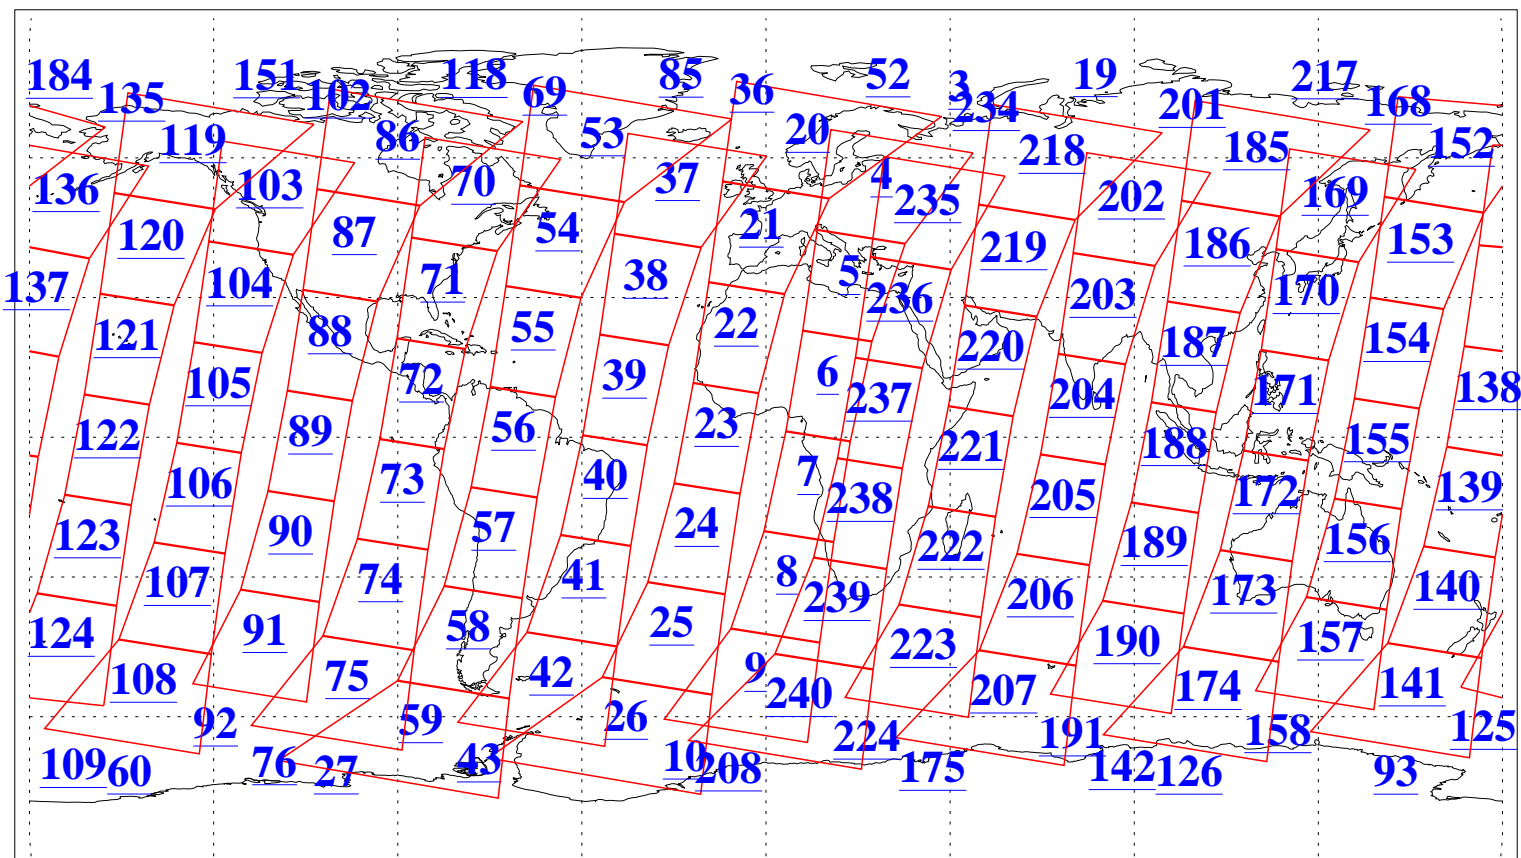

L1B Availability
AMSU Granules: 240
HSB Granules: 0
AIRS Granules: 240

14 Oct 2003
DoY 287
Aqua Day 528
Granules: 1 to 120

Granules: 121 to 240

Legend: AMSU Available, HSB Available, AIRS Available

L1B Availability
AMSU Granules: 240
HSB Granules: 0
AIRS Granules: 240

14 Oct 2003
DoY 287
Aqua Day 528

Ascending Granules

Descending Granules

Legend: AMSU Available, HSB Available, AIRS Available

L1B Availability
AMSU Granules: 240
HSB Granules: 0
AIRS Granules: 240

14 Oct 2003
DoY 287
Aqua Day 528

Northern Hemisphere Granules

Southern Hemisphere Granules

Legend: AMSU Available, HSB Available, AIRS Available