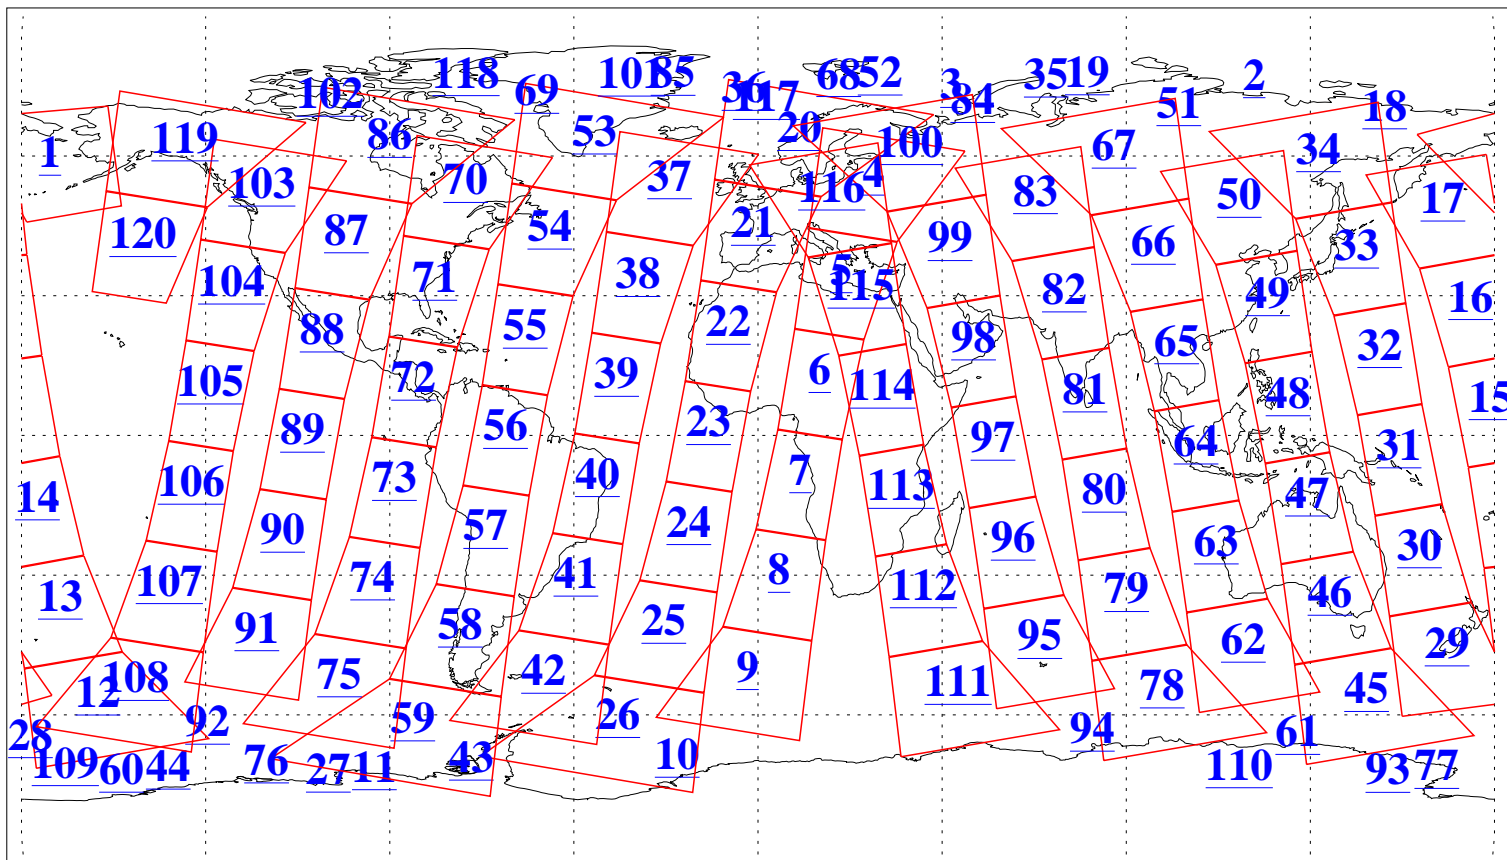

L1B Availability
AMSU Granules: 240
HSB Granules: 0
AIRS Granules: 240

14 Oct 2003
DoY 287
Aqua Day 528
Granules: 1 to 120

Granules: 121 to 240

Legend: AMSU Available, HSB Available, AIRS Available

L1B Availability
AMSU Granules: 240
HSB Granules: 0
AIRS Granules: 240

14 Oct 2003
DoY 287
Aqua Day 528

Ascending Granules

Descending Granules

Legend: AMSU Available, HSB Available, AIRS Available

L1B Availability
AMSU Granules: 240
HSB Granules: 0
AIRS Granules: 240

14 Oct 2003
DoY 287
Aqua Day 528

Northern Hemisphere Granules

Southern Hemisphere Granules

Legend: AMSU Available, HSB Available, AIRS Available