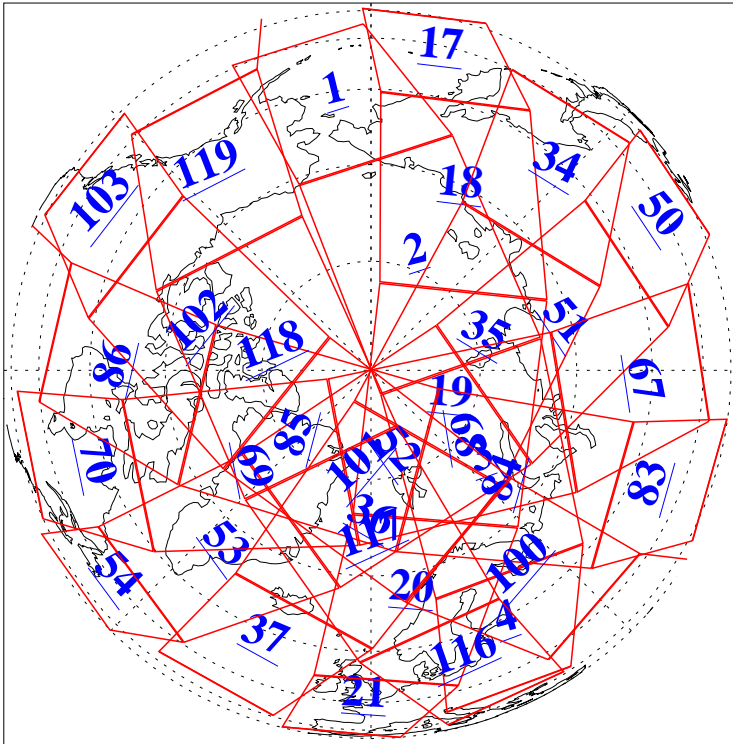

L1B Availability
AMSU Granules: 240
HSB Granules: 0
AIRS Granules: 240

14 Oct 2003
DoY 287
Aqua Day 528
Granules: 1 to 120

Granules: 121 to 240

Legend: AMSU Available, HSB Available, AIRS Available

L1B Availability
AMSU Granules: 240
HSB Granules: 0
AIRS Granules: 240

14 Oct 2003
DoY 287
Aqua Day 528

Ascending Granules

Descending Granules

Legend: AMSU Available, HSB Available, AIRS Available

L1B Availability
AMSU Granules: 240
HSB Granules: 0
AIRS Granules: 240

14 Oct 2003
DoY 287
Aqua Day 528

Northern Hemisphere Granules

Southern Hemisphere Granules

Legend: AMSU Available, HSB Available, AIRS Available