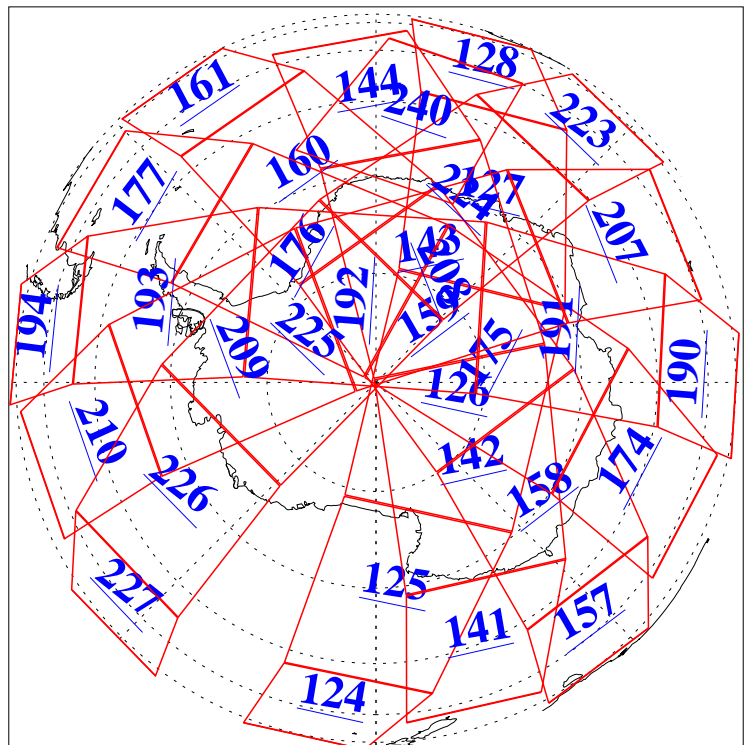

L1B Availability
AMSU Granules: 240
HSB Granules: 0
AIRS Granules: 240

14 Oct 2003
DoY 287
Aqua Day 528
Granules: 1 to 120

Granules: 121 to 240

Legend: AMSU Available, HSB Available, AIRS Available

L1B Availability
AMSU Granules: 240
HSB Granules: 0
AIRS Granules: 240

14 Oct 2003
DoY 287
Aqua Day 528

Ascending Granules

Descending Granules

Legend: AMSU Available, HSB Available, AIRS Available

L1B Availability
AMSU Granules: 240
HSB Granules: 0
AIRS Granules: 240

14 Oct 2003
DoY 287
Aqua Day 528

Northern Hemisphere Granules

Southern Hemisphere Granules

Legend: AMSU Available, HSB Available, AIRS Available