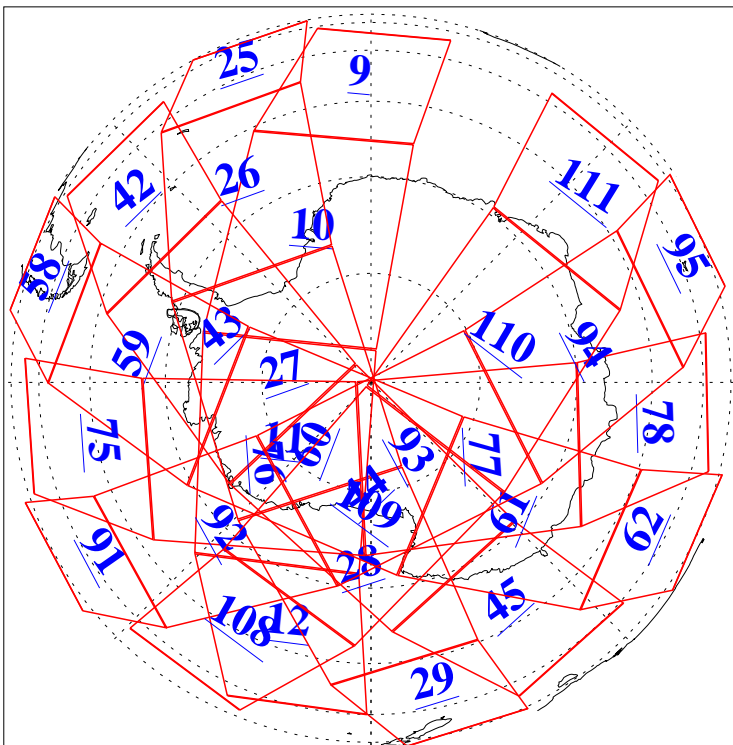

L1B Availability
AMSU Granules: 240
HSB Granules: 0
AIRS Granules: 240

14 Oct 2003
DoY 287
Aqua Day 528
Granules: 1 to 120

Granules: 121 to 240

Legend: AMSU Available, HSB Available, AIRS Available

L1B Availability
AMSU Granules: 240
HSB Granules: 0
AIRS Granules: 240

14 Oct 2003
DoY 287
Aqua Day 528

Ascending Granules

Descending Granules

Legend: AMSU Available, HSB Available, AIRS Available

L1B Availability
AMSU Granules: 240
HSB Granules: 0
AIRS Granules: 240

14 Oct 2003
DoY 287
Aqua Day 528

Northern Hemisphere Granules

Southern Hemisphere Granules

Legend: AMSU Available, HSB Available, AIRS Available