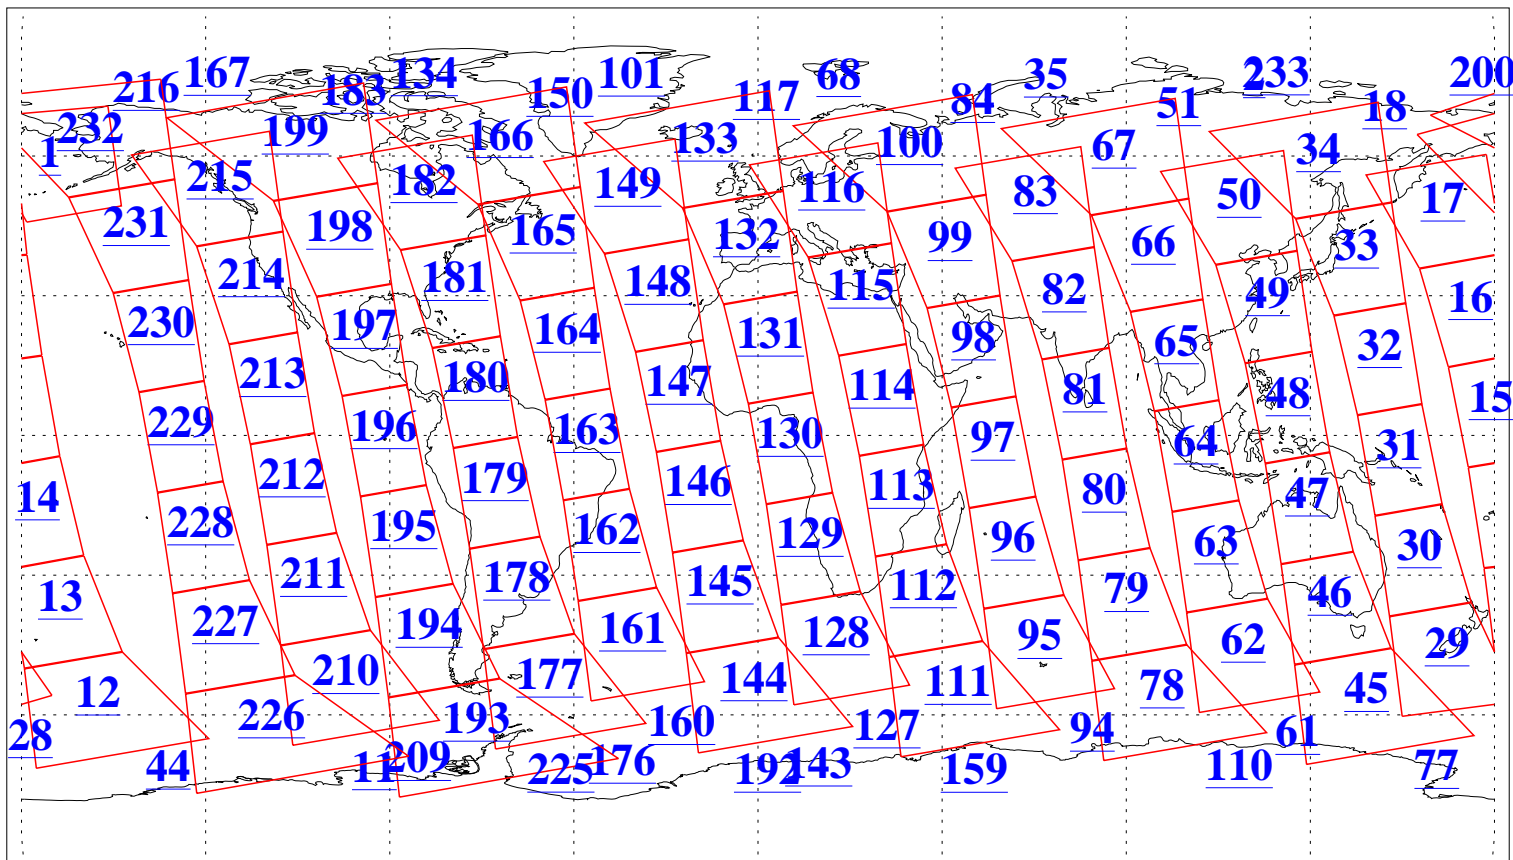

L1B Availability
AMSU Granules: 240
HSB Granules: 0
AIRS Granules: 240

14 Oct 2003
DoY 287
Aqua Day 528
Granules: 1 to 120

Granules: 121 to 240

Legend: AMSU Available, HSB Available, AIRS Available

L1B Availability
AMSU Granules: 240
HSB Granules: 0
AIRS Granules: 240

14 Oct 2003
DoY 287
Aqua Day 528

Ascending Granules

Descending Granules

Legend: AMSU Available, HSB Available, AIRS Available

L1B Availability
AMSU Granules: 240
HSB Granules: 0
AIRS Granules: 240

14 Oct 2003
DoY 287
Aqua Day 528

Northern Hemisphere Granules

Southern Hemisphere Granules

Legend: AMSU Available, HSB Available, AIRS Available