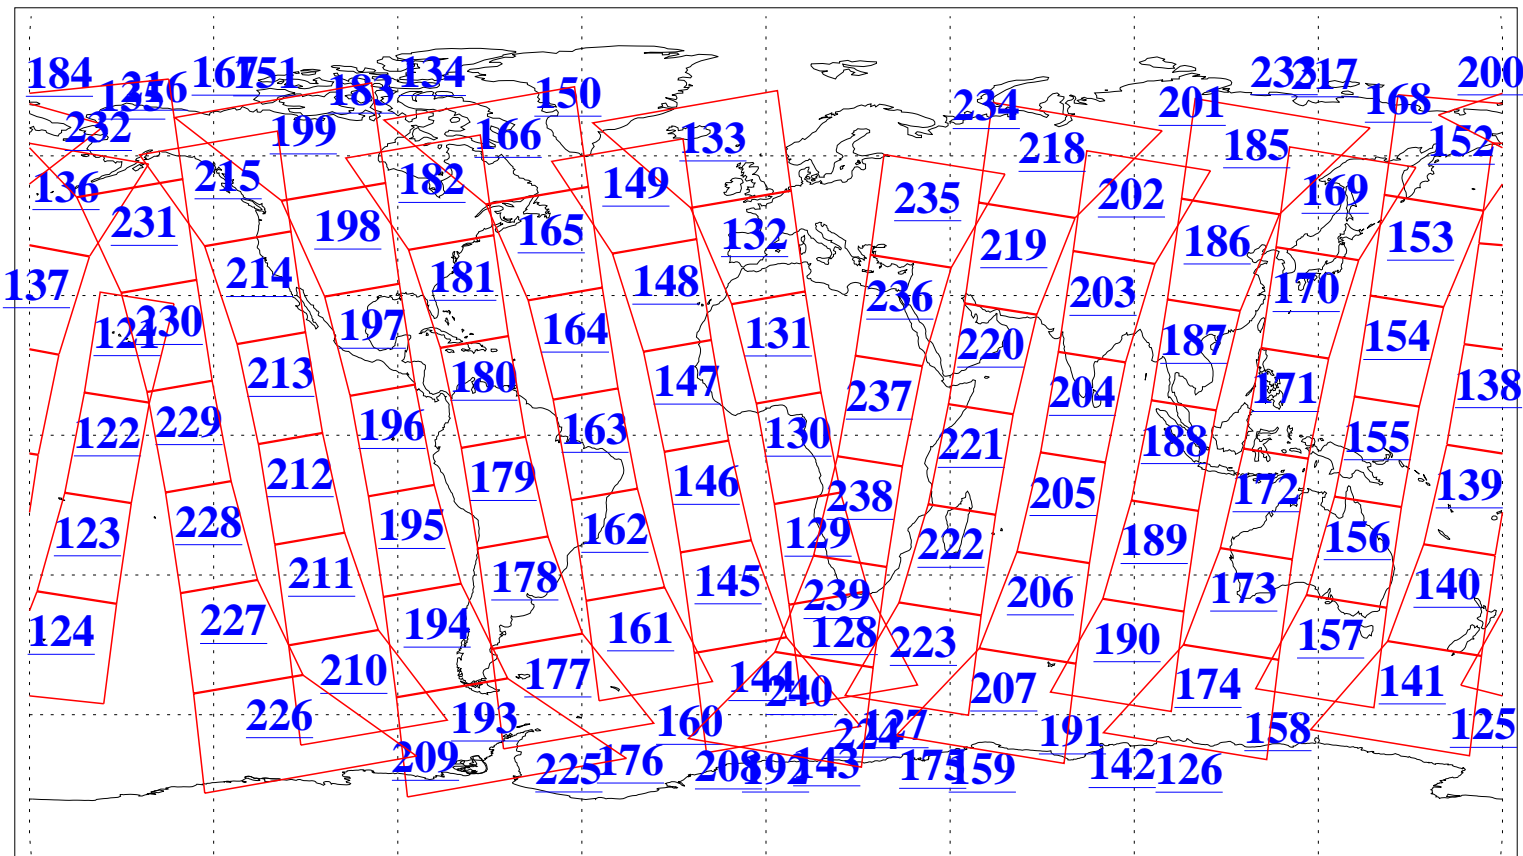

L1B Availability
AMSU Granules: 240
HSB Granules: 0
AIRS Granules: 240

14 Oct 2003
DoY 287
Aqua Day 528
Granules: 1 to 120

Granules: 121 to 240

Legend: AMSU Available, HSB Available, AIRS Available

L1B Availability
AMSU Granules: 240
HSB Granules: 0
AIRS Granules: 240

14 Oct 2003
DoY 287
Aqua Day 528

Ascending Granules

Descending Granules

Legend: AMSU Available, HSB Available, AIRS Available

L1B Availability
AMSU Granules: 240
HSB Granules: 0
AIRS Granules: 240

14 Oct 2003
DoY 287
Aqua Day 528

Northern Hemisphere Granules

Southern Hemisphere Granules

Legend: AMSU Available, HSB Available, AIRS Available