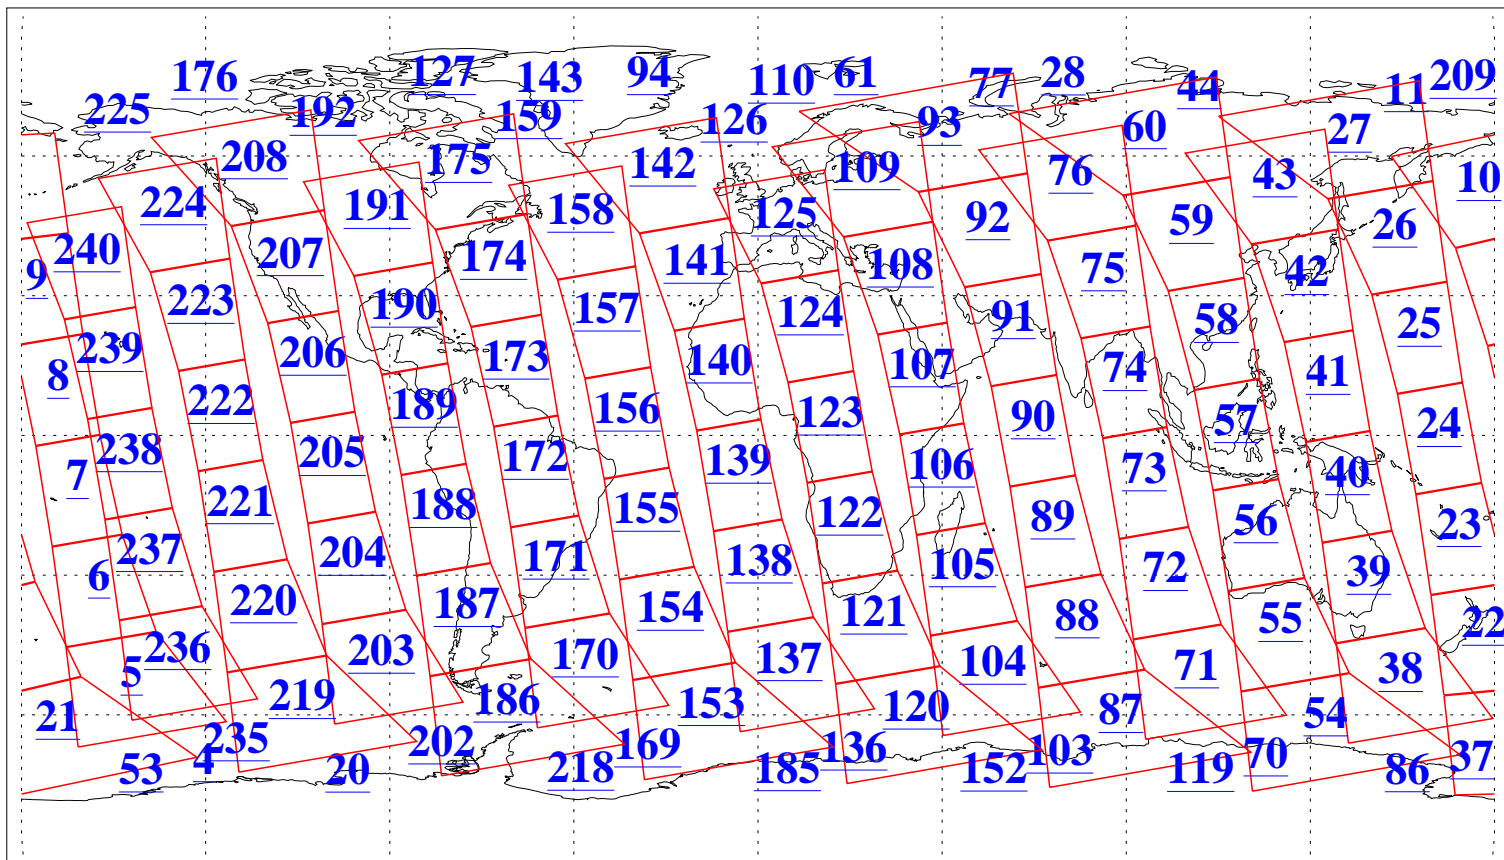

L1B Availability  
AMSU Granules: 240  
HSB Granules: 0  
AIRS Granules: 240

13 Oct 2003  
DoY 286  
Aqua Day 527  
Granules: 1 to 120

Granules: 121 to 240

Legend: AMSU Available, HSB Available, AIRS Available

L1B Availability  
AMSU Granules: 240  
HSB Granules: 0  
AIRS Granules: 240

13 Oct 2003  
DoY 286  
Aqua Day 527

Ascending Granules

Descending Granules

Legend: AMSU Available, HSB Available, AIRS Available

L1B Availability  
 AMSU Granules: 240  
 HSB Granules: 0  
 AIRS Granules: 240

13 Oct 2003  
 DoY 286  
 Aqua Day 527

Northern Hemisphere Granules

Southern Hemisphere Granules

Legend: AMSU Available, HSB Available, AIRS Available