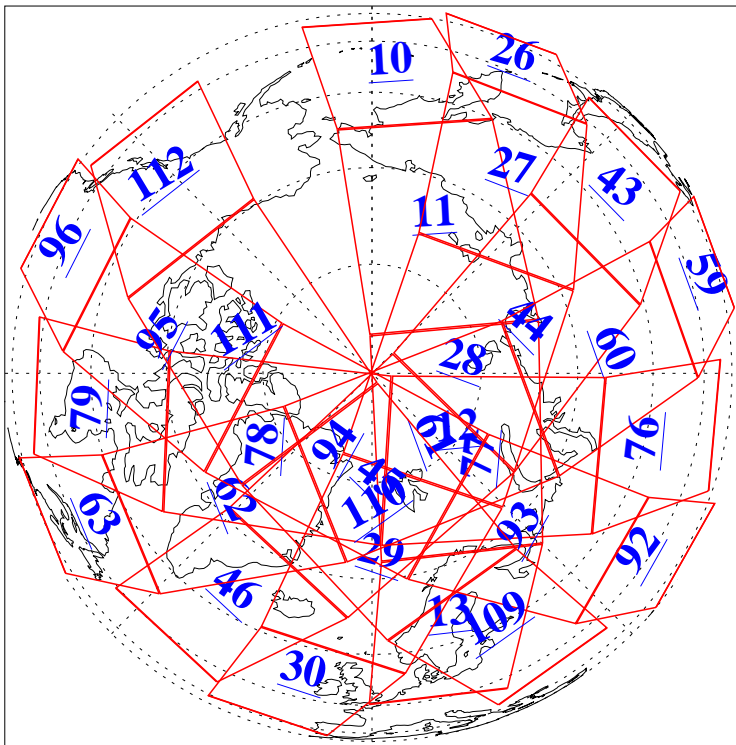

L1B Availability  
AMSU Granules: 240  
HSB Granules: 0  
AIRS Granules: 240

13 Oct 2003  
DoY 286  
Aqua Day 527  
Granules: 1 to 120

Granules: 121 to 240

Legend: AMSU Available, HSB Available, AIRS Available

L1B Availability  
AMSU Granules: 240  
HSB Granules: 0  
AIRS Granules: 240

13 Oct 2003  
DoY 286  
Aqua Day 527

Ascending Granules

Descending Granules

Legend: AMSU Available, HSB Available, AIRS Available

L1B Availability  
 AMSU Granules: 240  
 HSB Granules: 0  
 AIRS Granules: 240

13 Oct 2003  
 DoY 286  
 Aqua Day 527

Northern Hemisphere Granules

Southern Hemisphere Granules

Legend: AMSU Available, HSB Available, AIRS Available