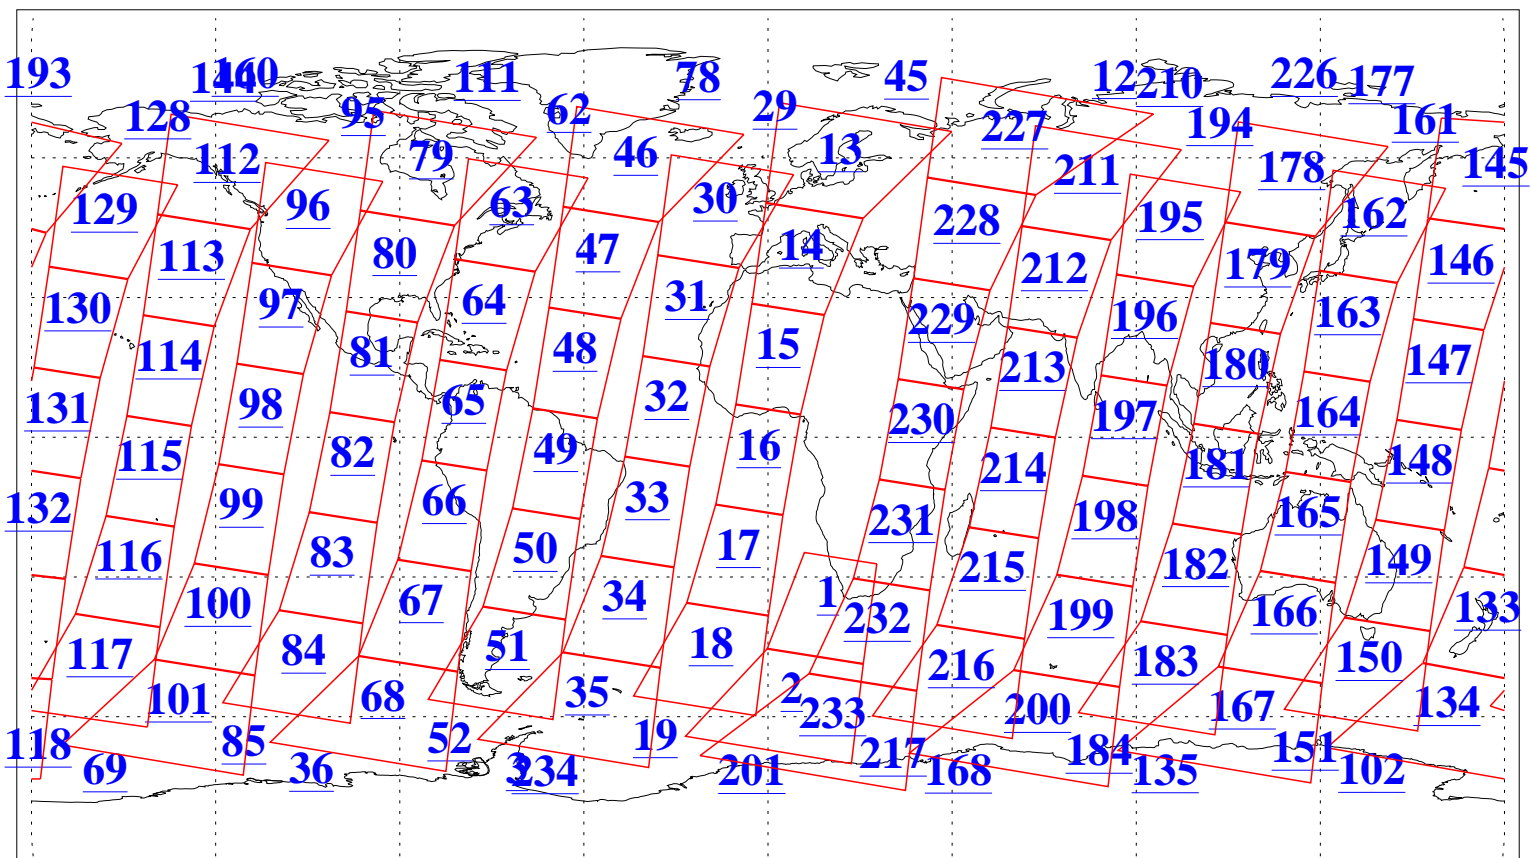

L1B Availability  
AMSU Granules: 240  
HSB Granules: 0  
AIRS Granules: 240

13 Oct 2003  
DoY 286  
Aqua Day 527  
Granules: 1 to 120

Granules: 121 to 240

Legend: AMSU Available, HSB Available, AIRS Available

L1B Availability  
AMSU Granules: 240  
HSB Granules: 0  
AIRS Granules: 240

13 Oct 2003  
DoY 286  
Aqua Day 527

Ascending Granules

Descending Granules

Legend: AMSU Available, HSB Available, AIRS Available

L1B Availability  
 AMSU Granules: 240  
 HSB Granules: 0  
 AIRS Granules: 240

13 Oct 2003  
 DoY 286  
 Aqua Day 527

Northern Hemisphere Granules

Southern Hemisphere Granules

Legend: AMSU Available, HSB Available, AIRS Available