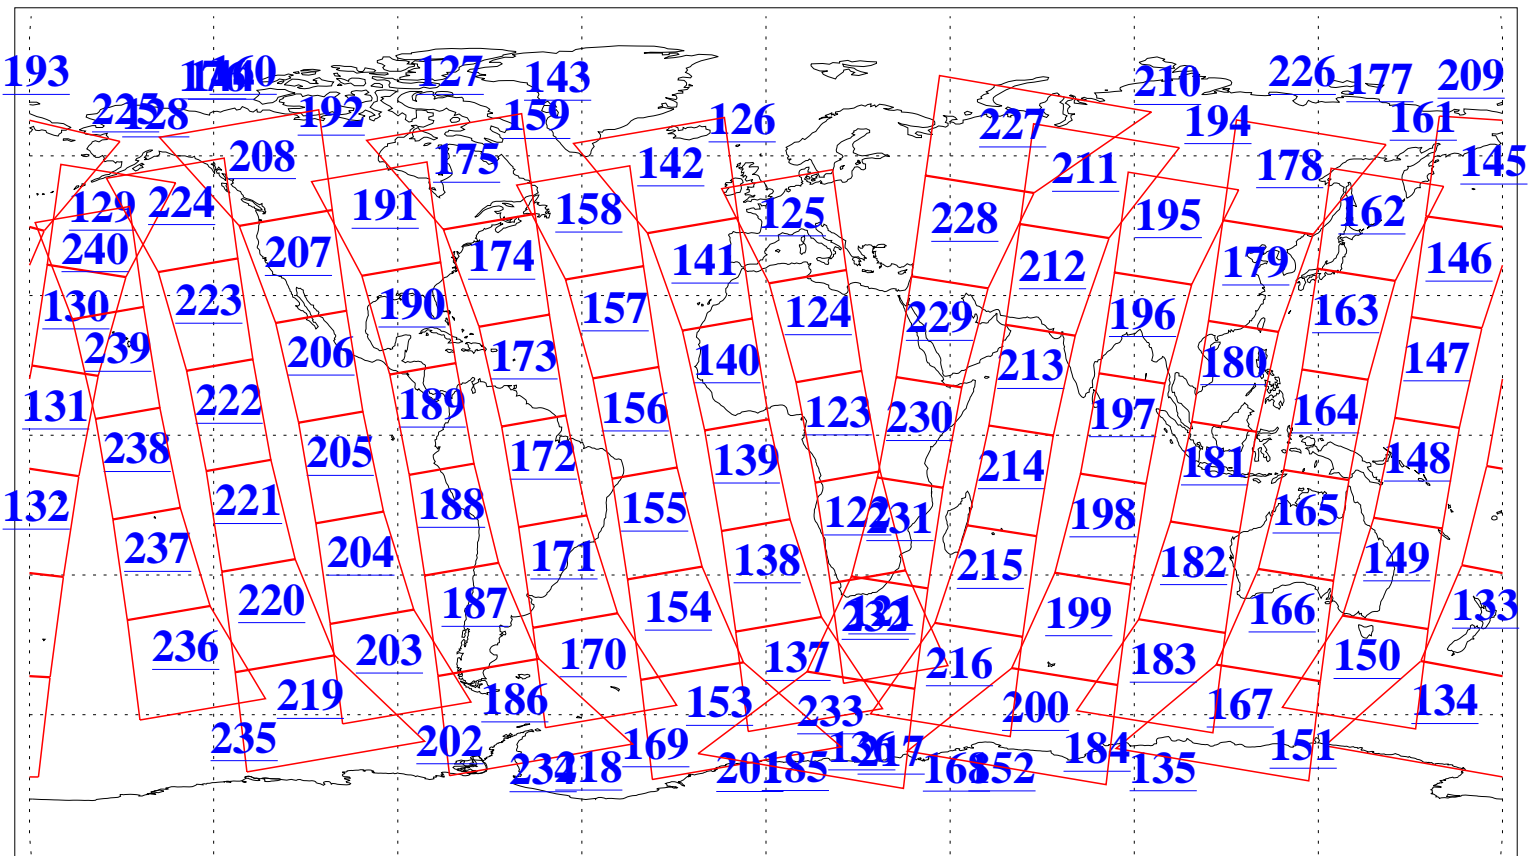

L1B Availability  
AMSU Granules: 240  
HSB Granules: 0  
AIRS Granules: 240

13 Oct 2003  
DoY 286  
Aqua Day 527  
Granules: 1 to 120

Granules: 121 to 240

Legend: AMSU Available, HSB Available, AIRS Available

L1B Availability  
AMSU Granules: 240  
HSB Granules: 0  
AIRS Granules: 240

13 Oct 2003  
DoY 286  
Aqua Day 527

Ascending Granules

Descending Granules

Legend: AMSU Available, HSB Available, AIRS Available

L1B Availability  
 AMSU Granules: 240  
 HSB Granules: 0  
 AIRS Granules: 240

13 Oct 2003  
 DoY 286  
 Aqua Day 527

Northern Hemisphere Granules

Southern Hemisphere Granules

Legend: AMSU Available, HSB Available, AIRS Available