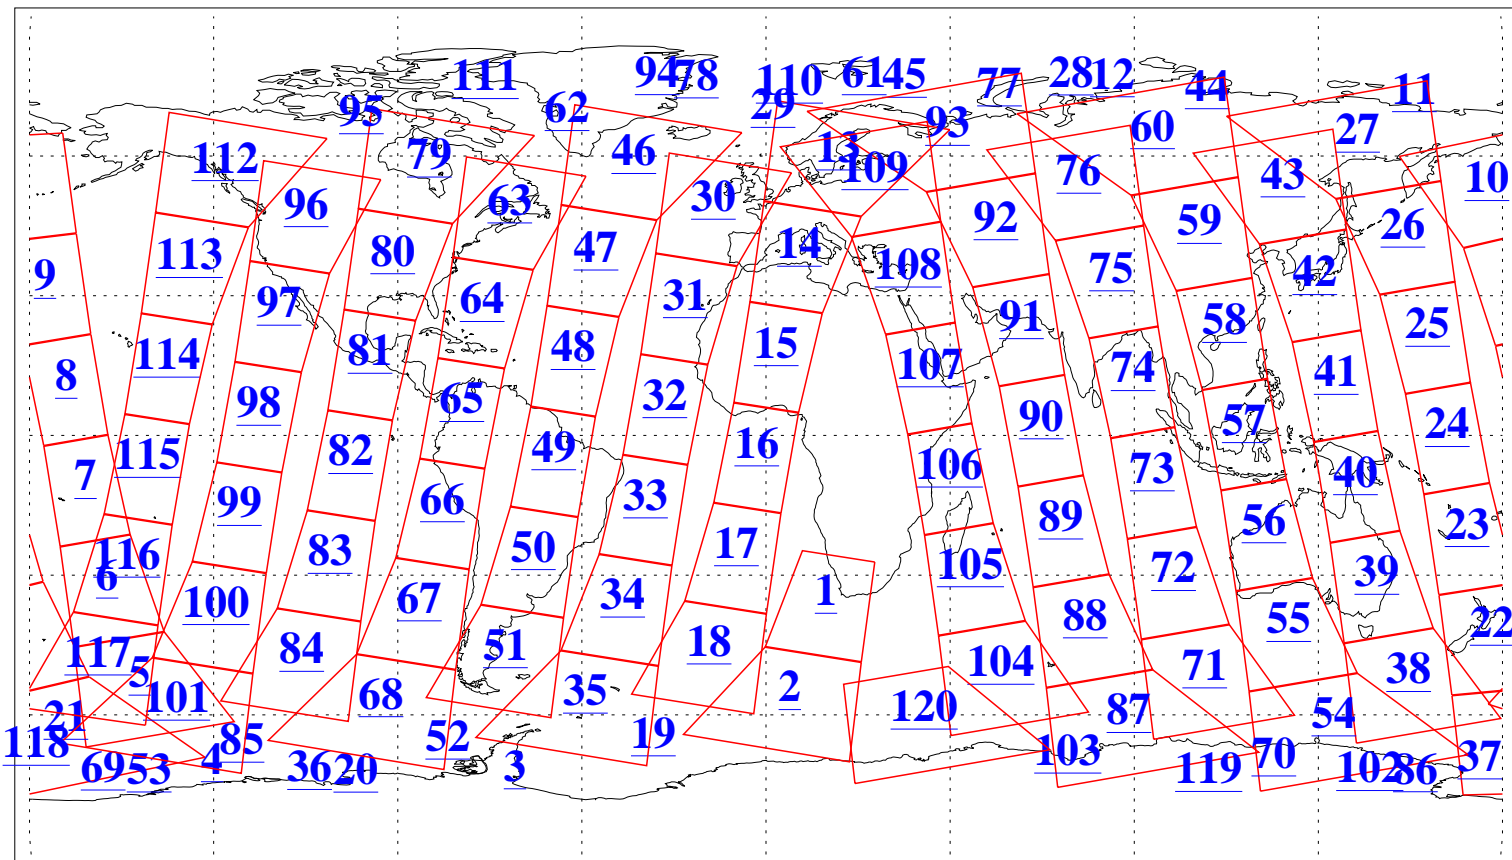

L1B Availability  
AMSU Granules: 240  
HSB Granules: 0  
AIRS Granules: 240

13 Oct 2003  
DoY 286  
Aqua Day 527  
Granules: 1 to 120

Granules: 121 to 240

Legend: AMSU Available, HSB Available, AIRS Available

L1B Availability  
AMSU Granules: 240  
HSB Granules: 0  
AIRS Granules: 240

13 Oct 2003  
DoY 286  
Aqua Day 527

Ascending Granules

Descending Granules

Legend: AMSU Available, HSB Available, AIRS Available

L1B Availability  
 AMSU Granules: 240  
 HSB Granules: 0  
 AIRS Granules: 240

13 Oct 2003  
 DoY 286  
 Aqua Day 527

Northern Hemisphere Granules

Southern Hemisphere Granules

Legend: AMSU Available, HSB Available, AIRS Available