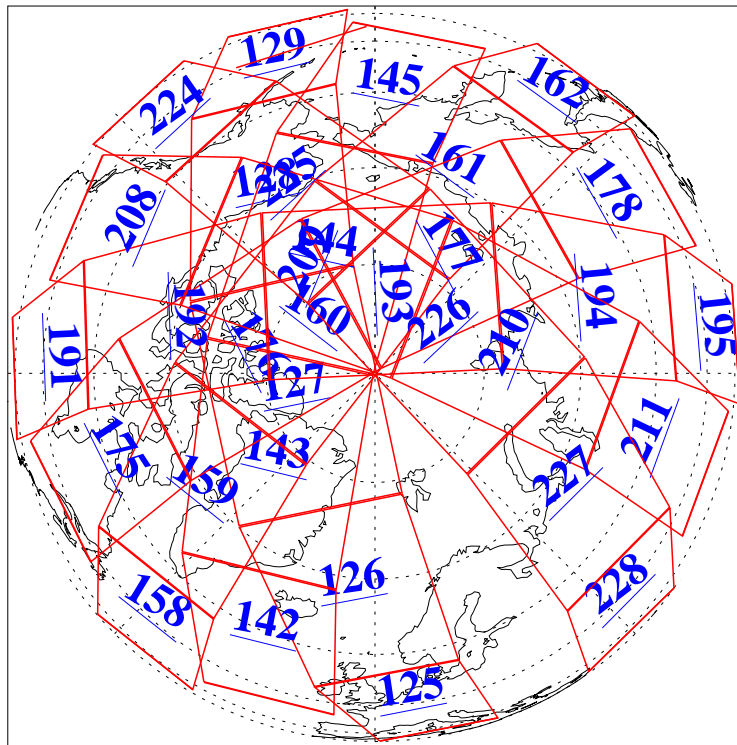

L1B Availability  
AMSU Granules: 240  
HSB Granules: 0  
AIRS Granules: 240

13 Oct 2003  
DoY 286  
Aqua Day 527  
Granules: 1 to 120

Granules: 121 to 240

Legend: AMSU Available, HSB Available, AIRS Available

L1B Availability  
AMSU Granules: 240  
HSB Granules: 0  
AIRS Granules: 240

13 Oct 2003  
DoY 286  
Aqua Day 527

Ascending Granules

Descending Granules

Legend: AMSU Available, HSB Available, AIRS Available

L1B Availability  
 AMSU Granules: 240  
 HSB Granules: 0  
 AIRS Granules: 240

13 Oct 2003  
 DoY 286  
 Aqua Day 527

Northern Hemisphere Granules

Southern Hemisphere Granules

Legend: AMSU Available, HSB Available, AIRS Available