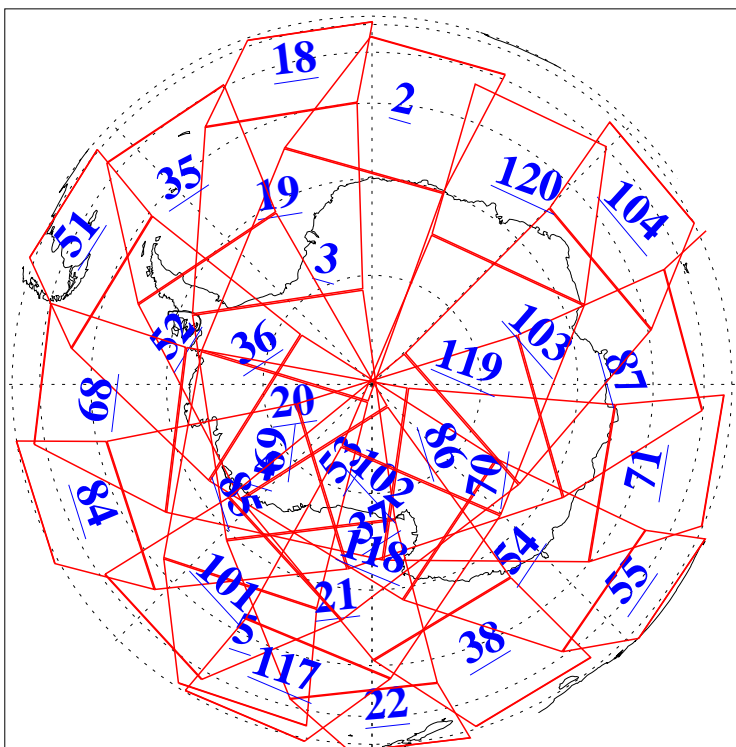

L1B Availability  
AMSU Granules: 240  
HSB Granules: 0  
AIRS Granules: 240

13 Oct 2003  
DoY 286  
Aqua Day 527  
Granules: 1 to 120

Granules: 121 to 240

Legend: AMSU Available, HSB Available, AIRS Available

L1B Availability  
AMSU Granules: 240  
HSB Granules: 0  
AIRS Granules: 240

13 Oct 2003  
DoY 286  
Aqua Day 527

Ascending Granules

Descending Granules

Legend: AMSU Available, HSB Available, AIRS Available

L1B Availability  
 AMSU Granules: 240  
 HSB Granules: 0  
 AIRS Granules: 240

13 Oct 2003  
 DoY 286  
 Aqua Day 527

Northern Hemisphere Granules

Southern Hemisphere Granules

Legend: AMSU Available, HSB Available, AIRS Available