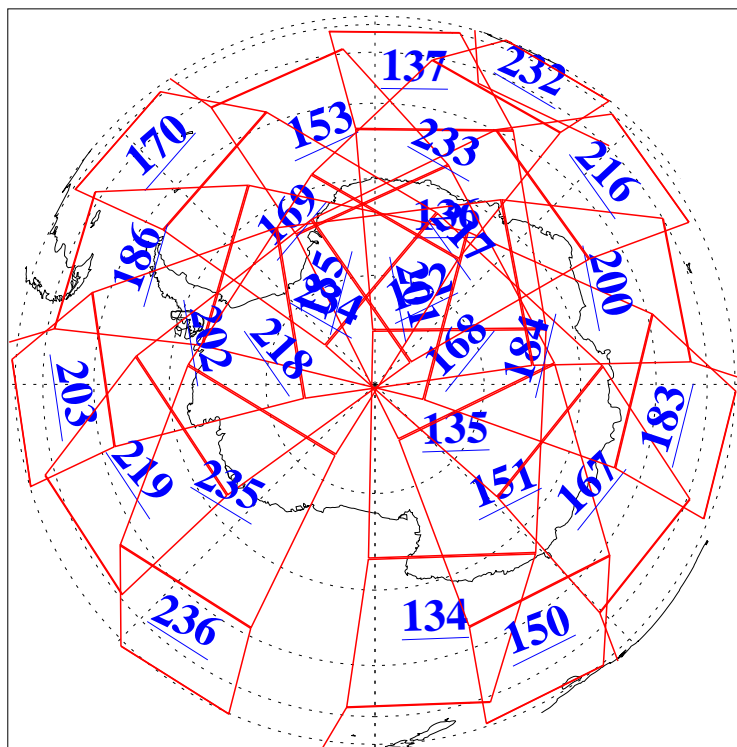

L1B Availability  
AMSU Granules: 240  
HSB Granules: 0  
AIRS Granules: 240

13 Oct 2003  
DoY 286  
Aqua Day 527  
Granules: 1 to 120

Granules: 121 to 240

Legend: AMSU Available, HSB Available, AIRS Available

L1B Availability  
AMSU Granules: 240  
HSB Granules: 0  
AIRS Granules: 240

13 Oct 2003  
DoY 286  
Aqua Day 527

Ascending Granules

Descending Granules

Legend: AMSU Available, HSB Available, AIRS Available

L1B Availability  
 AMSU Granules: 240  
 HSB Granules: 0  
 AIRS Granules: 240

13 Oct 2003  
 DoY 286  
 Aqua Day 527

Northern Hemisphere Granules

Southern Hemisphere Granules

Legend: AMSU Available, HSB Available, AIRS Available