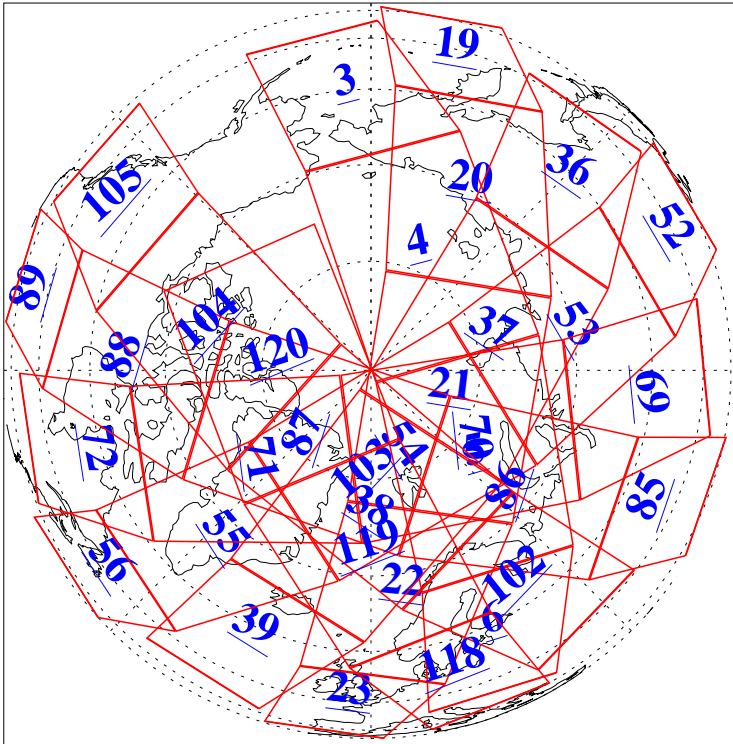

L1B Availability
AMSU Granules: 240
HSB Granules: 0
AIRS Granules: 240

12 Oct 2003
DoY 285
Aqua Day 526
Granules: 1 to 120

Granules: 121 to 240

Legend: AMSU Available, HSB Available, AIRS Available

L1B Availability
AMSU Granules: 240
HSB Granules: 0
AIRS Granules: 240

12 Oct 2003
DoY 285
Aqua Day 526

Ascending Granules

Descending Granules

L1B Availability
 AMSU Granules: 240
 HSB Granules: 0
 AIRS Granules: 240

12 Oct 2003
 DoY 285
 Aqua Day 526

Northern Hemisphere Granules

Southern Hemisphere Granules

Legend: AMSU Available, HSB Available, AIRS Available