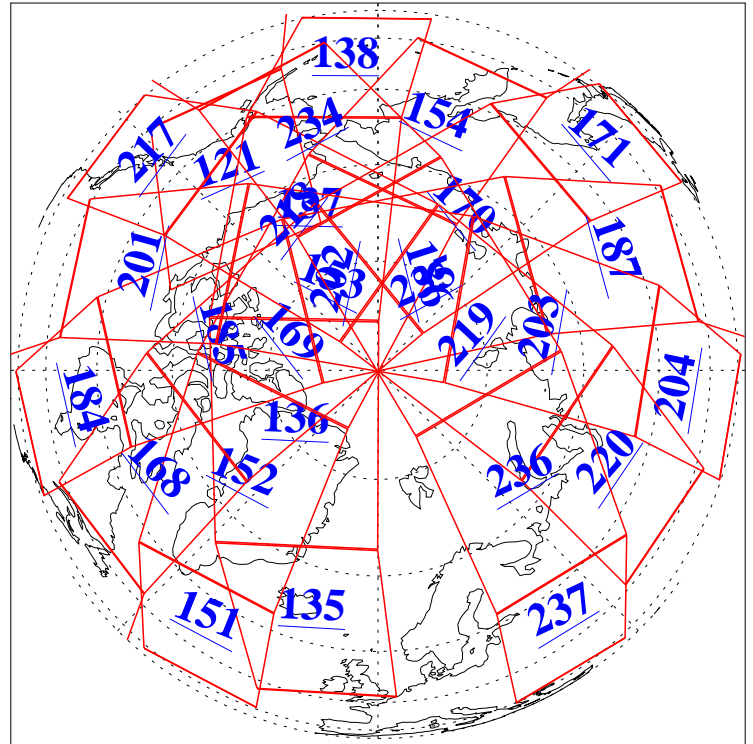

L1B Availability
AMSU Granules: 240
HSB Granules: 0
AIRS Granules: 240

12 Oct 2003
DoY 285
Aqua Day 526
Granules: 1 to 120

Granules: 121 to 240

Legend: AMSU Available, HSB Available, AIRS Available

L1B Availability
AMSU Granules: 240
HSB Granules: 0
AIRS Granules: 240

12 Oct 2003
DoY 285
Aqua Day 526

Ascending Granules

Descending Granules

L1B Availability
 AMSU Granules: 240
 HSB Granules: 0
 AIRS Granules: 240

12 Oct 2003
 DoY 285
 Aqua Day 526

Northern Hemisphere Granules

Southern Hemisphere Granules

Legend: AMSU Available, HSB Available, AIRS Available