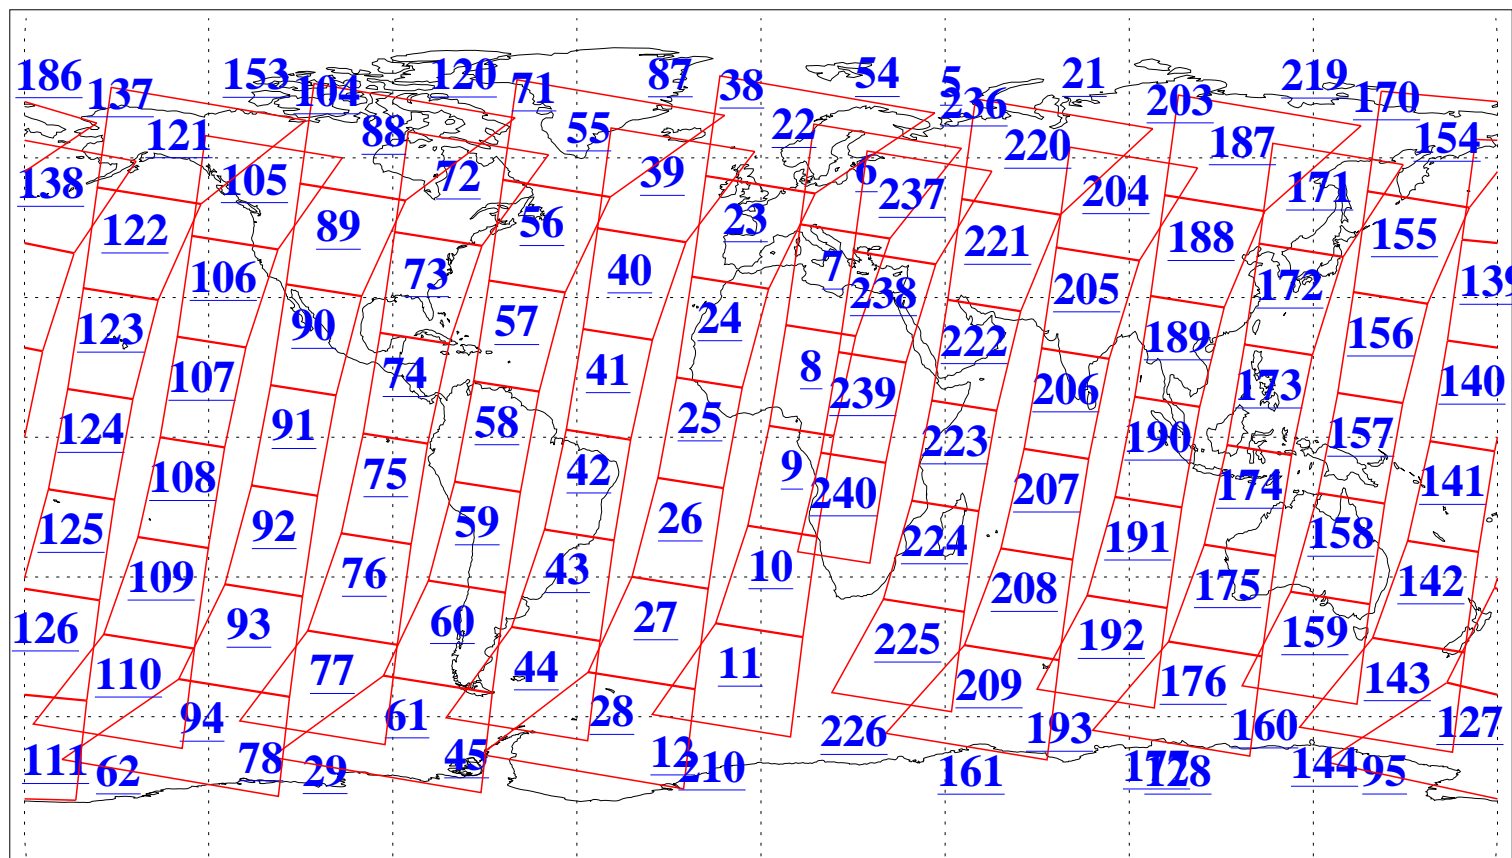

L1B Availability
AMSU Granules: 240
HSB Granules: 0
AIRS Granules: 240

12 Oct 2003
DoY 285
Aqua Day 526
Granules: 1 to 120

Granules: 121 to 240

Legend: AMSU Available, HSB Available, AIRS Available

L1B Availability
AMSU Granules: 240
HSB Granules: 0
AIRS Granules: 240

12 Oct 2003
DoY 285
Aqua Day 526

Ascending Granules

Descending Granules

L1B Availability
 AMSU Granules: 240
 HSB Granules: 0
 AIRS Granules: 240

12 Oct 2003
 DoY 285
 Aqua Day 526

Northern Hemisphere Granules

Southern Hemisphere Granules

Legend: AMSU Available, HSB Available, AIRS Available