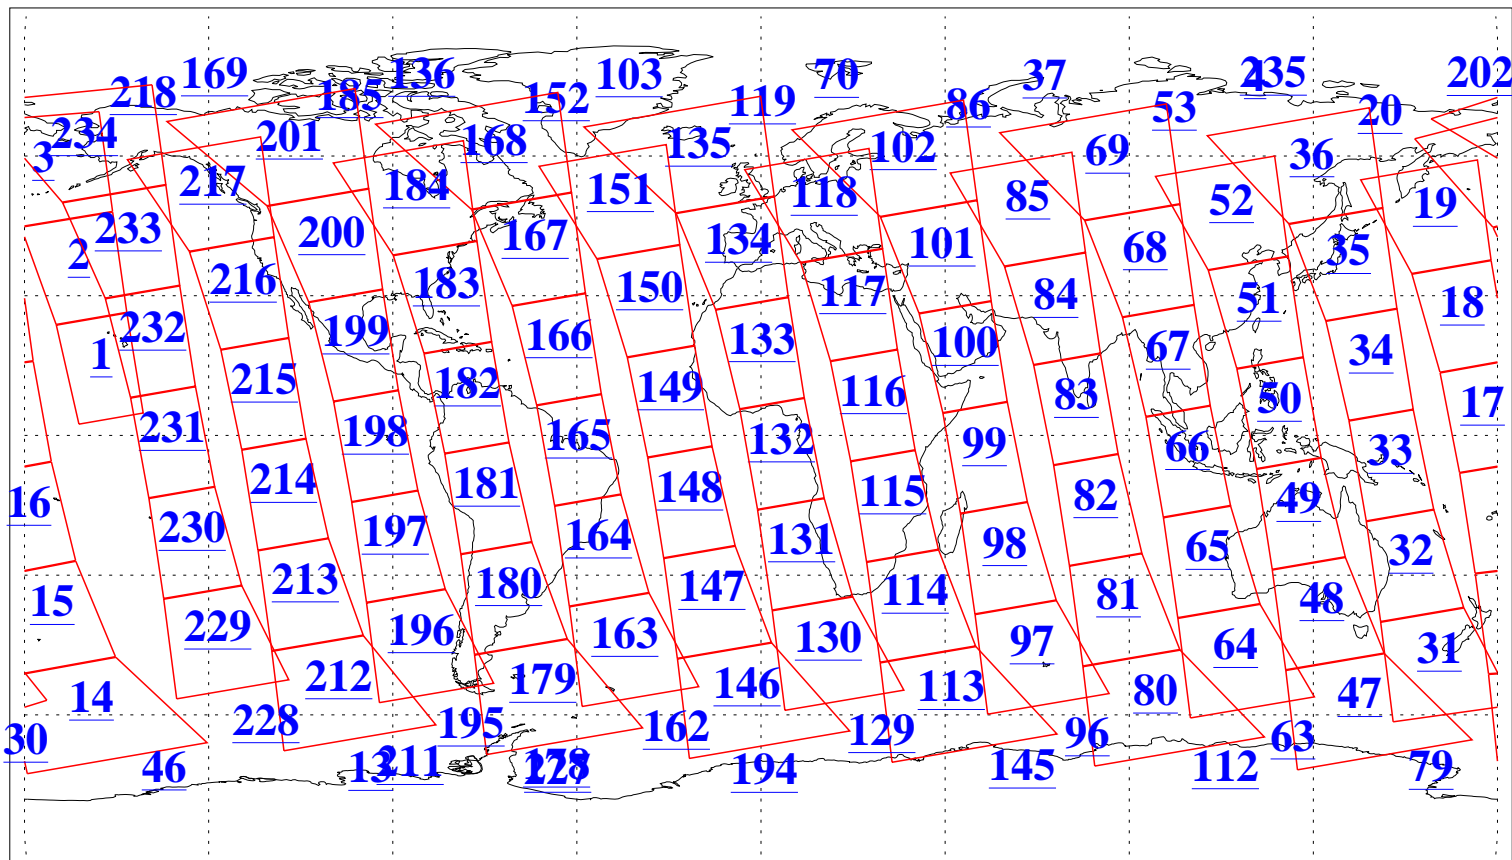

L1B Availability
AMSU Granules: 240
HSB Granules: 0
AIRS Granules: 240

12 Oct 2003
DoY 285
Aqua Day 526
Granules: 1 to 120

Granules: 121 to 240

Legend: AMSU Available, HSB Available, AIRS Available

L1B Availability
AMSU Granules: 240
HSB Granules: 0
AIRS Granules: 240

12 Oct 2003
DoY 285
Aqua Day 526

Ascending Granules

Descending Granules

L1B Availability
 AMSU Granules: 240
 HSB Granules: 0
 AIRS Granules: 240

12 Oct 2003
 DoY 285
 Aqua Day 526

Northern Hemisphere Granules

Southern Hemisphere Granules

Legend: AMSU Available, HSB Available, AIRS Available