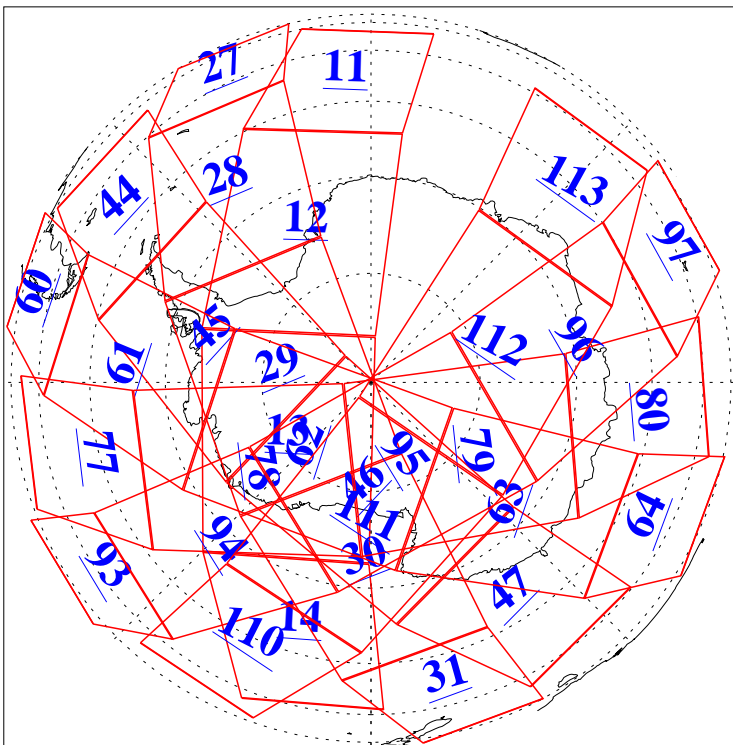

L1B Availability
AMSU Granules: 240
HSB Granules: 0
AIRS Granules: 240

12 Oct 2003
DoY 285
Aqua Day 526
Granules: 1 to 120

Granules: 121 to 240

Legend: AMSU Available, HSB Available, AIRS Available

L1B Availability
AMSU Granules: 240
HSB Granules: 0
AIRS Granules: 240

12 Oct 2003
DoY 285
Aqua Day 526

Ascending Granules

Descending Granules

L1B Availability
 AMSU Granules: 240
 HSB Granules: 0
 AIRS Granules: 240

12 Oct 2003
 DoY 285
 Aqua Day 526

Northern Hemisphere Granules

Southern Hemisphere Granules

Legend: AMSU Available, HSB Available, AIRS Available