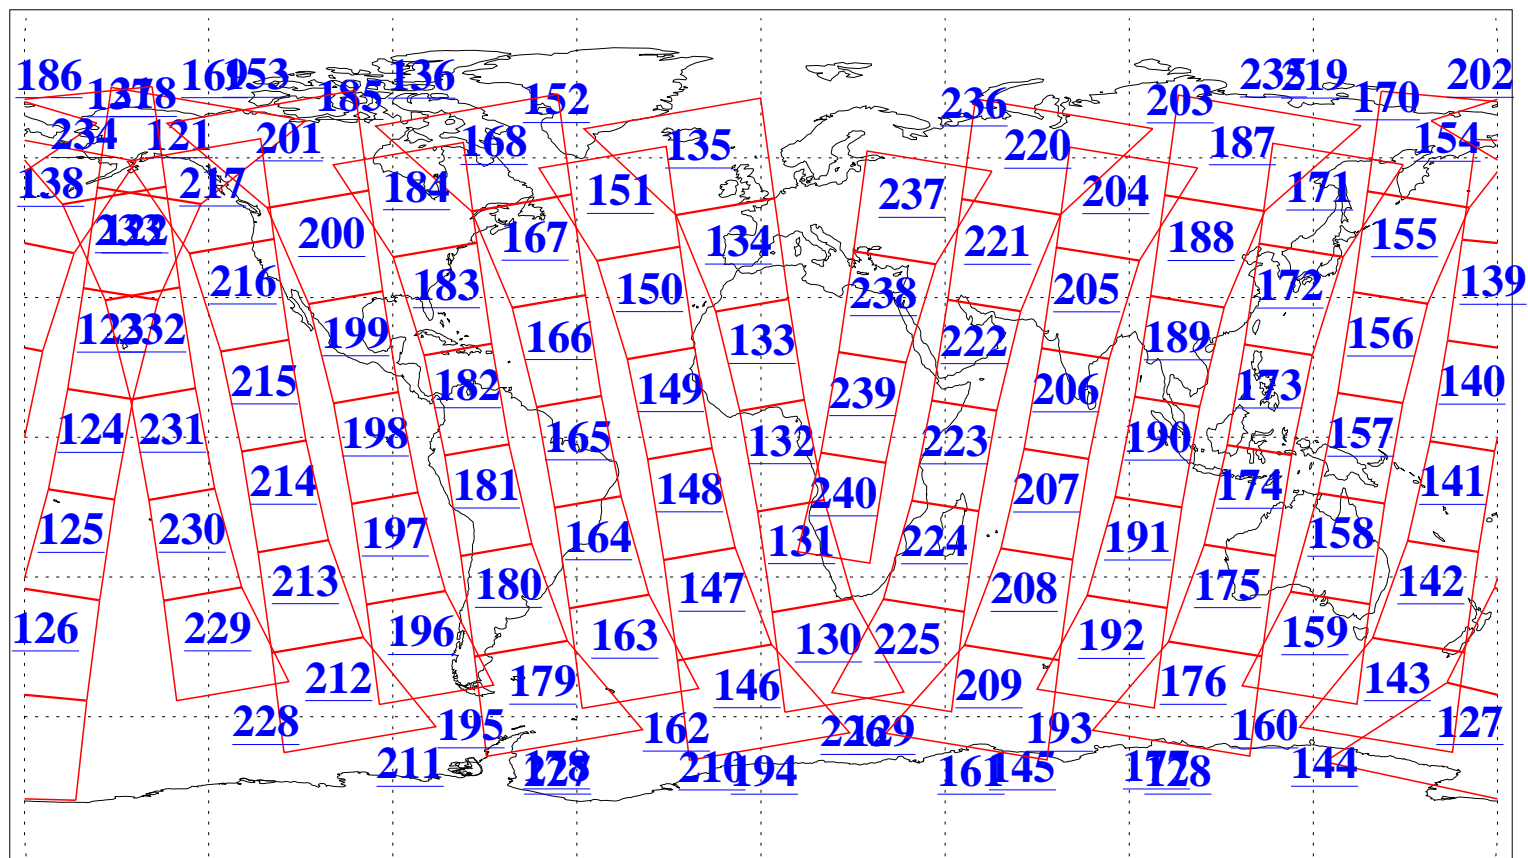

L1B Availability
AMSU Granules: 240
HSB Granules: 0
AIRS Granules: 240

12 Oct 2003
DoY 285
Aqua Day 526
Granules: 1 to 120

Granules: 121 to 240

Legend: AMSU Available, HSB Available, AIRS Available

L1B Availability
AMSU Granules: 240
HSB Granules: 0
AIRS Granules: 240

12 Oct 2003
DoY 285
Aqua Day 526

Ascending Granules

Descending Granules

L1B Availability
 AMSU Granules: 240
 HSB Granules: 0
 AIRS Granules: 240

12 Oct 2003
 DoY 285
 Aqua Day 526

Northern Hemisphere Granules

Southern Hemisphere Granules

Legend: AMSU Available, HSB Available, AIRS Available