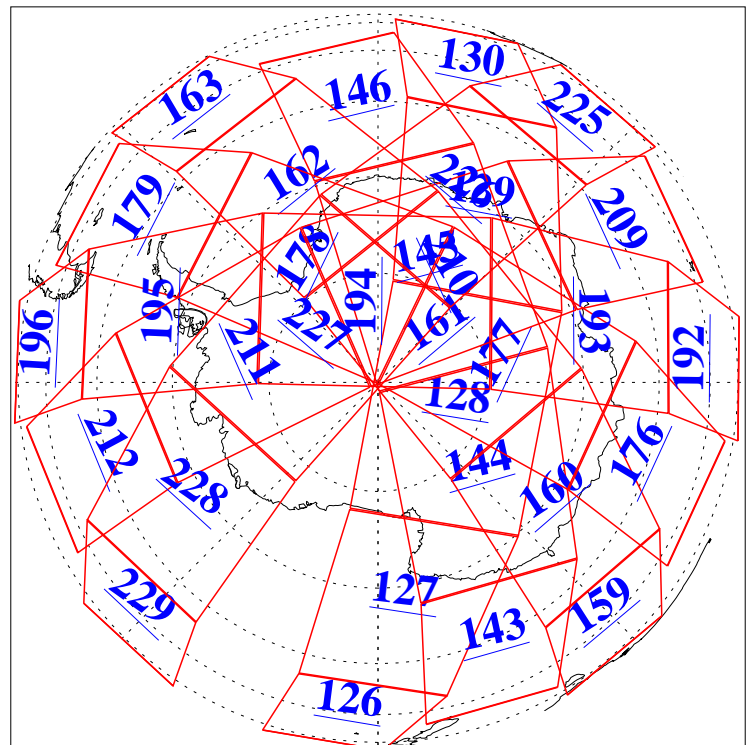

L1B Availability
AMSU Granules: 240
HSB Granules: 0
AIRS Granules: 240

12 Oct 2003
DoY 285
Aqua Day 526
Granules: 1 to 120

Granules: 121 to 240

Legend: AMSU Available, HSB Available, AIRS Available

L1B Availability
AMSU Granules: 240
HSB Granules: 0
AIRS Granules: 240

12 Oct 2003
DoY 285
Aqua Day 526

Ascending Granules

Descending Granules

L1B Availability
 AMSU Granules: 240
 HSB Granules: 0
 AIRS Granules: 240

12 Oct 2003
 DoY 285
 Aqua Day 526

Northern Hemisphere Granules

Southern Hemisphere Granules

Legend: AMSU Available, HSB Available, AIRS Available