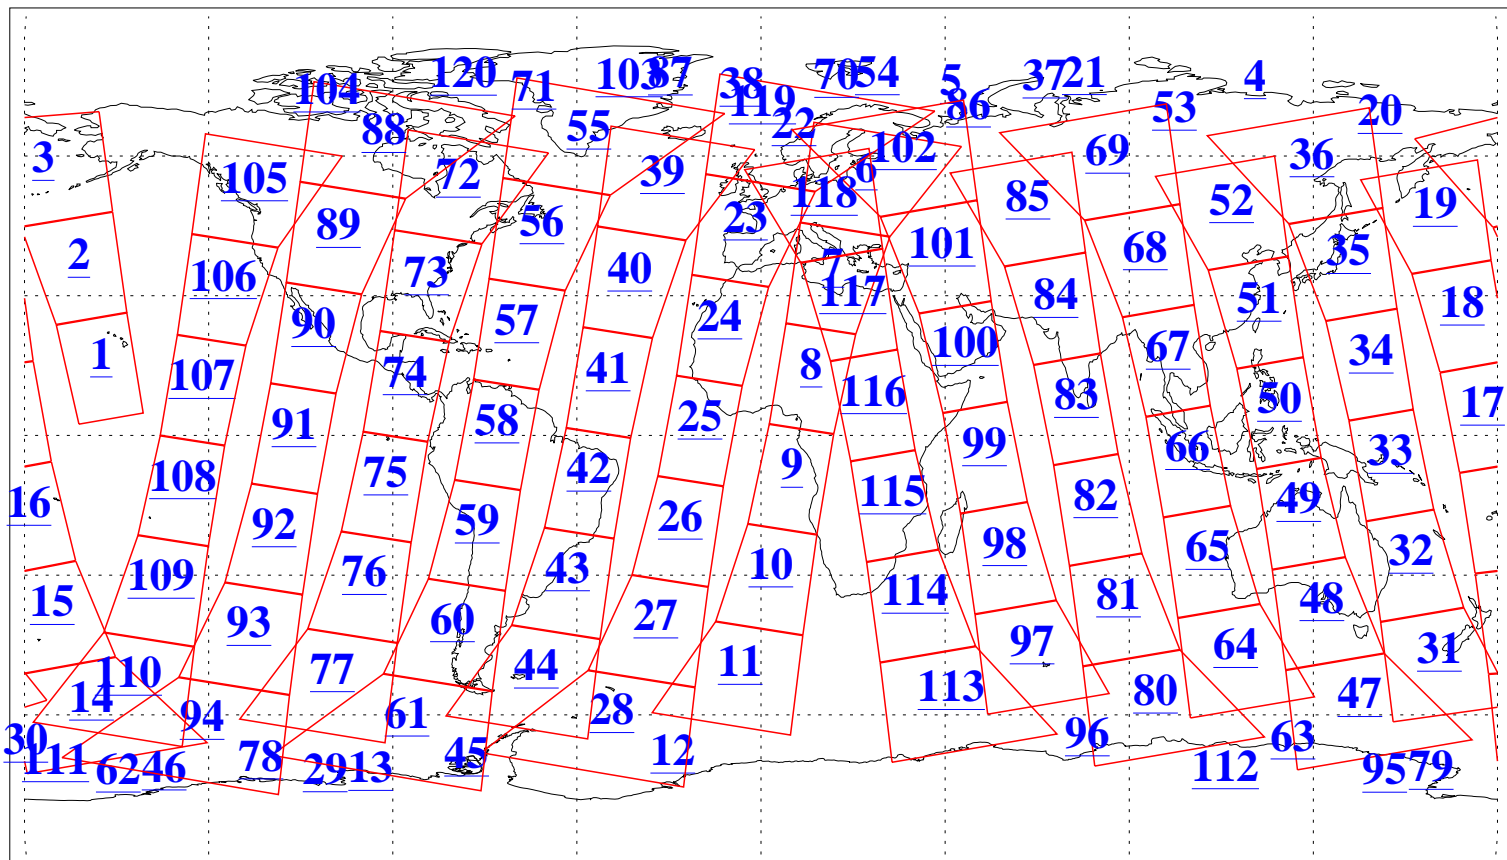

L1B Availability
AMSU Granules: 240
HSB Granules: 0
AIRS Granules: 240

12 Oct 2003
DoY 285
Aqua Day 526
Granules: 1 to 120

Granules: 121 to 240

Legend: AMSU Available, HSB Available, AIRS Available

L1B Availability
AMSU Granules: 240
HSB Granules: 0
AIRS Granules: 240

12 Oct 2003
DoY 285
Aqua Day 526

Ascending Granules

Descending Granules

L1B Availability
 AMSU Granules: 240
 HSB Granules: 0
 AIRS Granules: 240

12 Oct 2003
 DoY 285
 Aqua Day 526

Northern Hemisphere Granules

Southern Hemisphere Granules

Legend: AMSU Available, HSB Available, AIRS Available