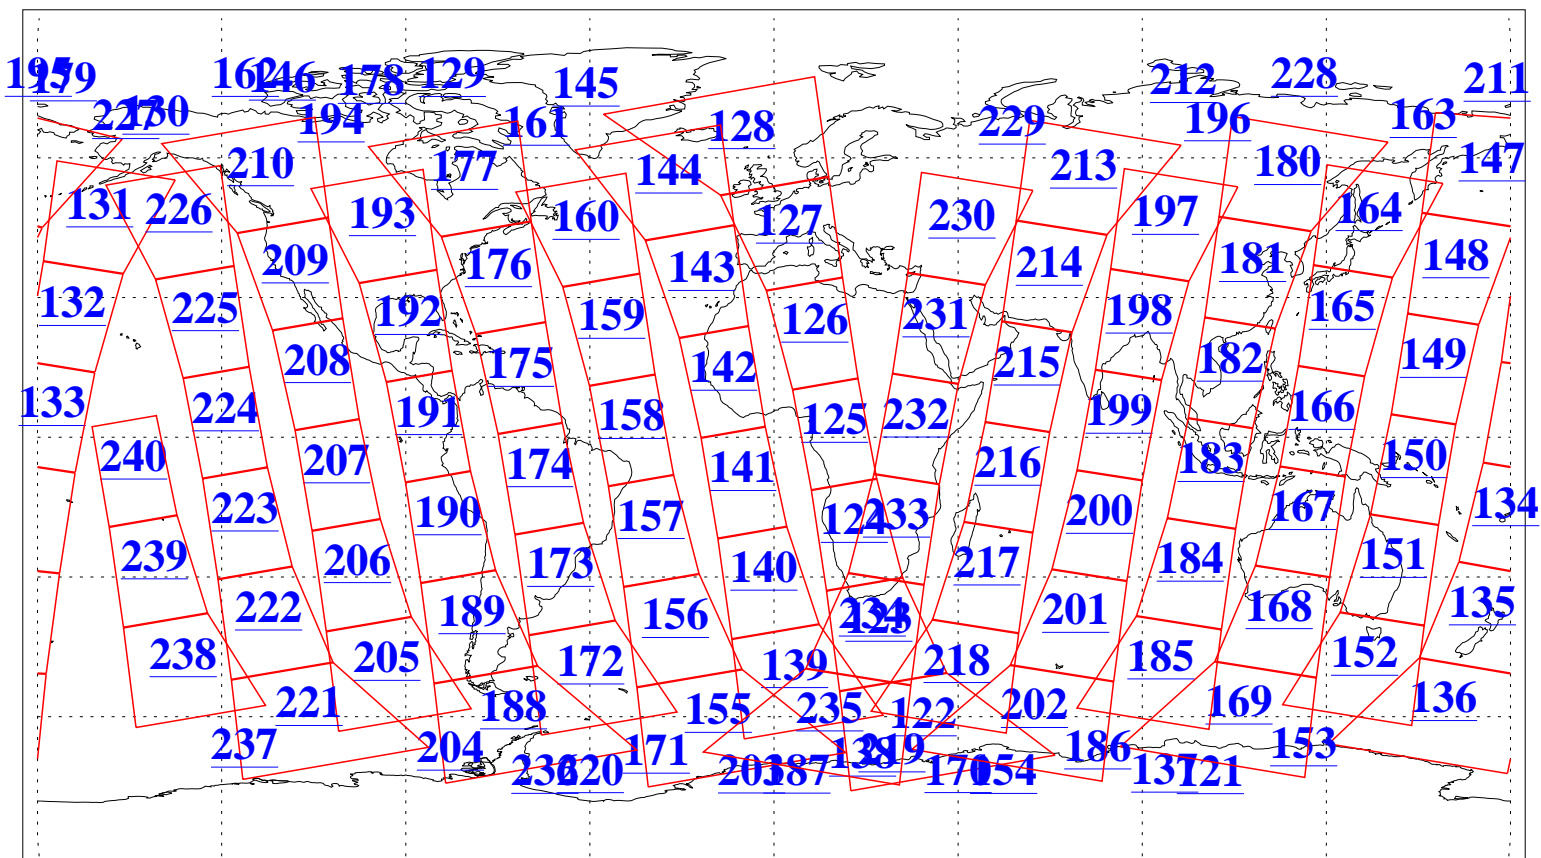

L1B Availability  
AMSU Granules: 240  
HSB Granules: 0  
AIRS Granules: 240

11 Oct 2003  
DoY 284  
Aqua Day 525  
Granules: 1 to 120

Granules: 121 to 240

Legend: AMSU Available, HSB Available, AIRS Available

L1B Availability  
AMSU Granules: 240  
HSB Granules: 0  
AIRS Granules: 240

11 Oct 2003  
DoY 284  
Aqua Day 525

Ascending Granules

Descending Granules

Legend: AMSU Available, HSB Available, AIRS Available