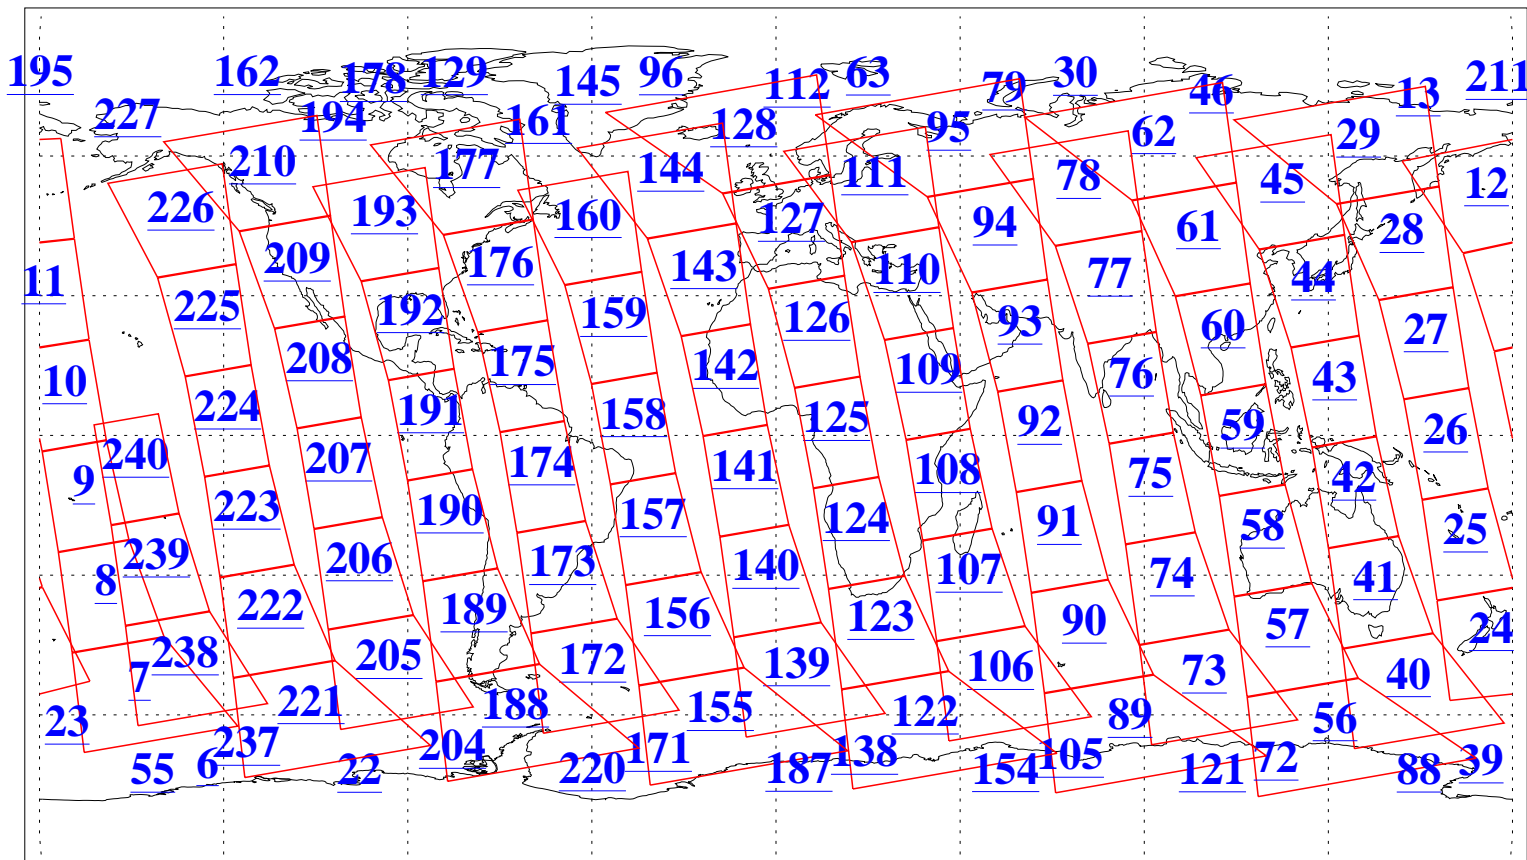

L1B Availability  
AMSU Granules: 240  
HSB Granules: 0  
AIRS Granules: 240

11 Oct 2003  
DoY 284  
Aqua Day 525  
Granules: 1 to 120

Granules: 121 to 240

Legend: AMSU Available, HSB Available, AIRS Available

L1B Availability  
AMSU Granules: 240  
HSB Granules: 0  
AIRS Granules: 240

11 Oct 2003  
DoY 284  
Aqua Day 525

Ascending Granules

Descending Granules

Legend: AMSU Available, HSB Available, AIRS Available