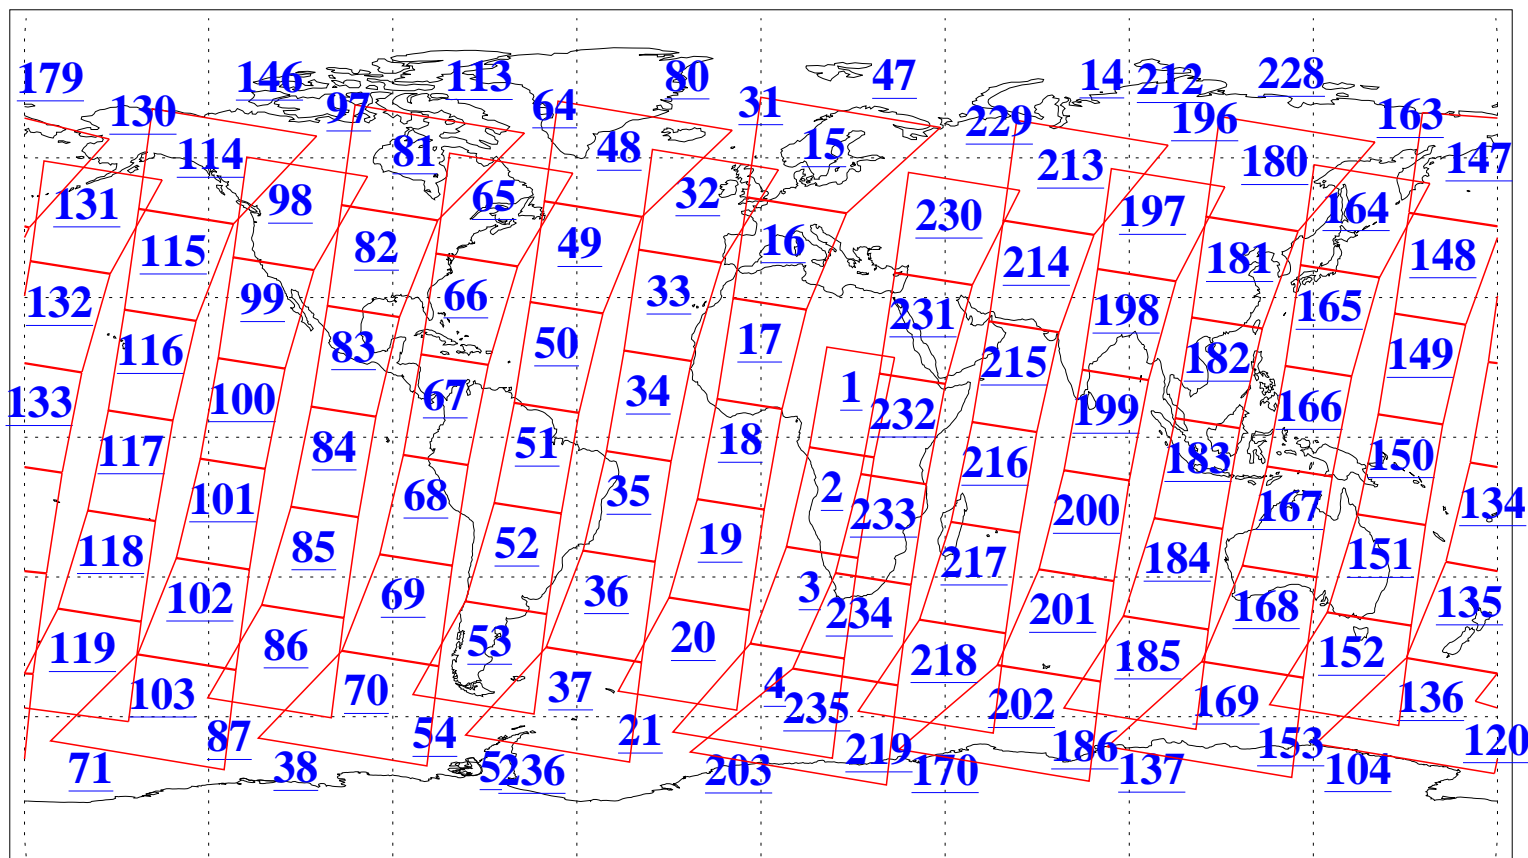

L1B Availability  
AMSU Granules: 240  
HSB Granules: 0  
AIRS Granules: 240

11 Oct 2003  
DoY 284  
Aqua Day 525  
Granules: 1 to 120

Granules: 121 to 240

Legend: AMSU Available, HSB Available, AIRS Available

L1B Availability  
AMSU Granules: 240  
HSB Granules: 0  
AIRS Granules: 240

11 Oct 2003  
DoY 284  
Aqua Day 525

Ascending Granules

Descending Granules

Legend: AMSU Available, HSB Available, AIRS Available

L1B Availability  
 AMSU Granules: 240  
 HSB Granules: 0  
 AIRS Granules: 240

11 Oct 2003  
 DoY 284  
 Aqua Day 525

Northern Hemisphere Granules