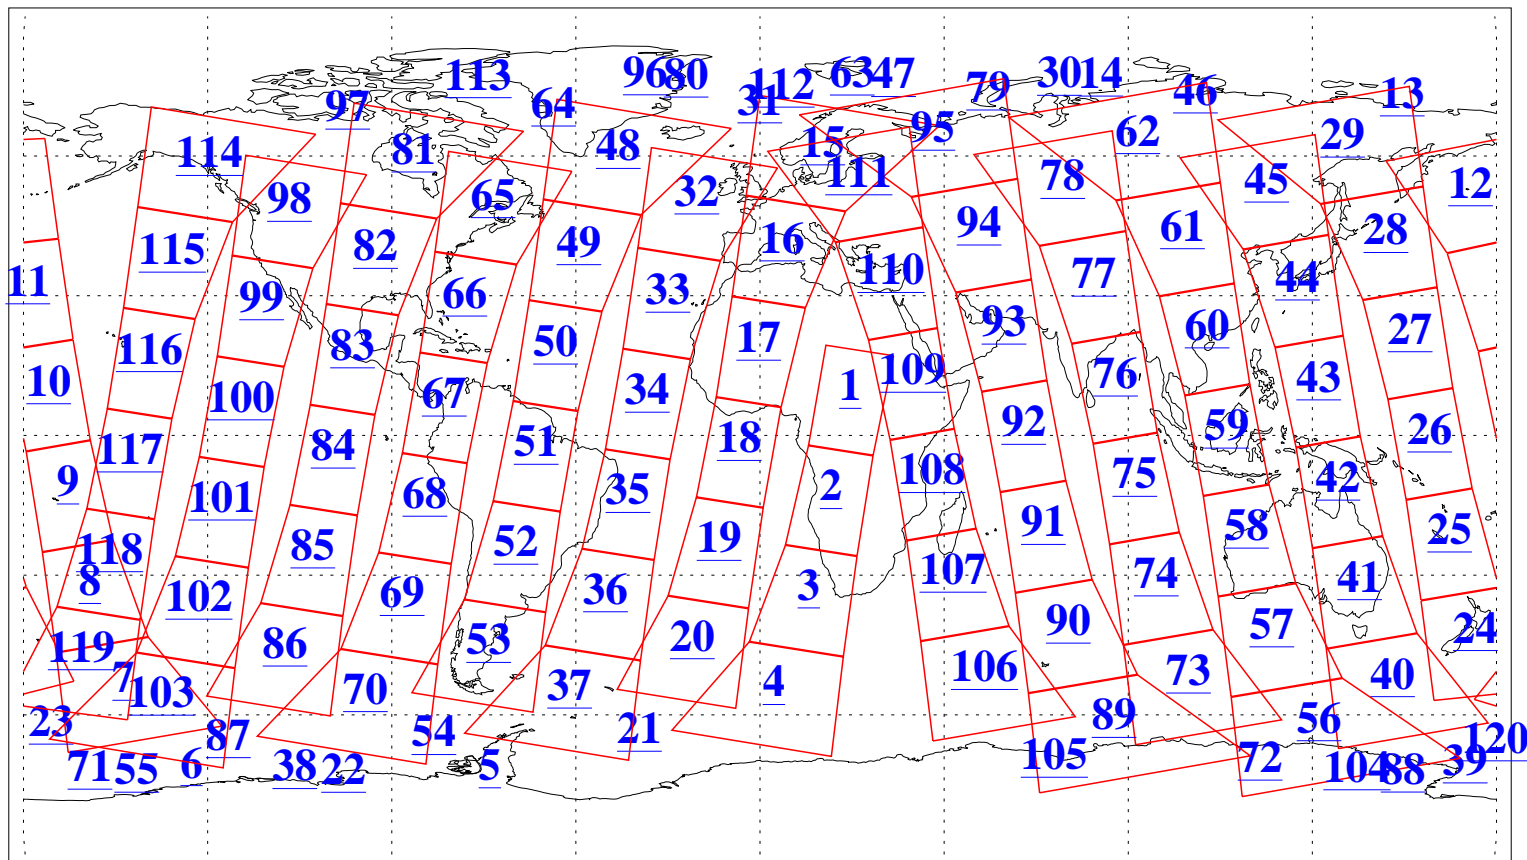

L1B Availability  
AMSU Granules: 240  
HSB Granules: 0  
AIRS Granules: 240

11 Oct 2003  
DoY 284  
Aqua Day 525  
Granules: 1 to 120

Granules: 121 to 240

Legend: AMSU Available, HSB Available, AIRS Available

L1B Availability  
AMSU Granules: 240  
HSB Granules: 0  
AIRS Granules: 240

11 Oct 2003  
DoY 284  
Aqua Day 525

Ascending Granules

Descending Granules

Legend: AMSU Available, HSB Available, AIRS Available

L1B Availability  
 AMSU Granules: 240  
 HSB Granules: 0  
 AIRS Granules: 240

11 Oct 2003  
 DoY 284  
 Aqua Day 525

Northern Hemisphere Granules