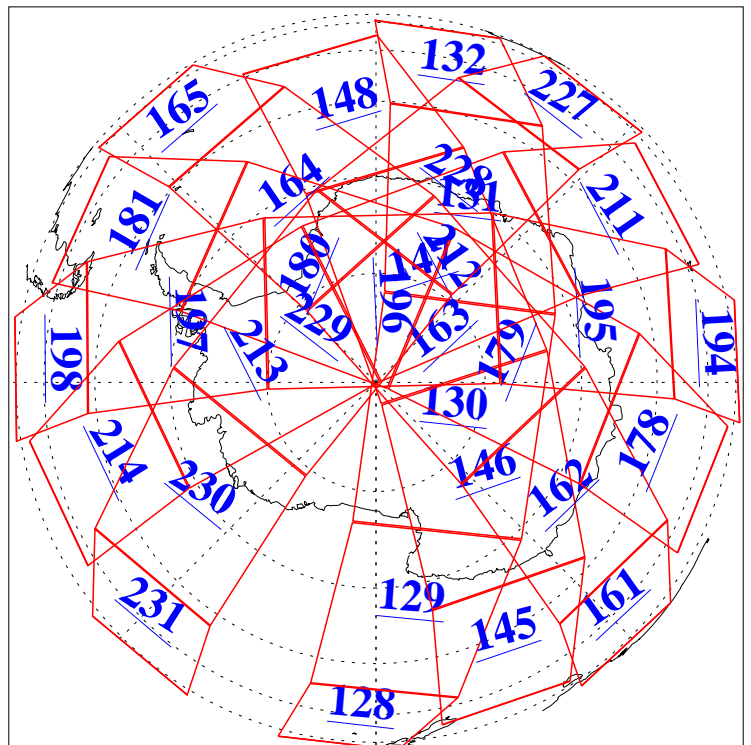

L1B Availability  
AMSU Granules: 240  
HSB Granules: 0  
AIRS Granules: 240

10 Oct 2003  
DoY 283  
Aqua Day 524  
Granules: 1 to 120

Granules: 121 to 240

Legend: AMSU Available, HSB Available, AIRS Available

L1B Availability  
AMSU Granules: 240  
HSB Granules: 0  
AIRS Granules: 240

10 Oct 2003  
DoY 283  
Aqua Day 524

Ascending Granules

Descending Granules

Legend: AMSU Available, HSB Available, AIRS Available

L1B Availability  
 AMSU Granules: 240  
 HSB Granules: 0  
 AIRS Granules: 240

10 Oct 2003  
 DoY 283  
 Aqua Day 524

Northern Hemisphere Granules

Southern Hemisphere Granules

Legend: AMSU Available, HSB Available, AIRS Available