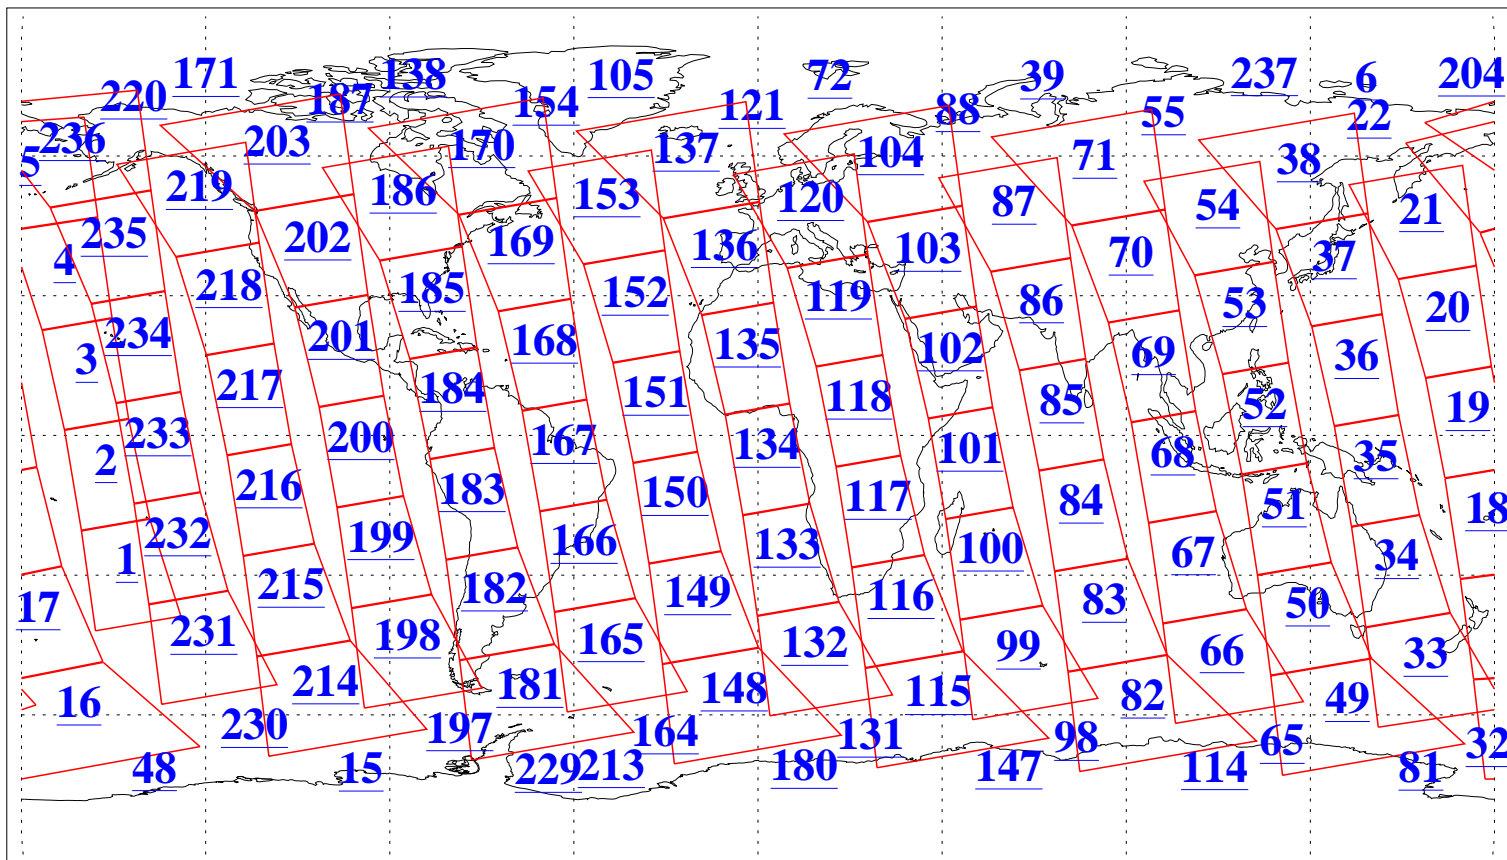

L1B Availability  
AMSU Granules: 240  
HSB Granules: 0  
AIRS Granules: 240

10 Oct 2003  
DoY 283  
Aqua Day 524  
Granules: 1 to 120

Granules: 121 to 240

Legend: AMSU Available, HSB Available, AIRS Available

L1B Availability  
AMSU Granules: 240  
HSB Granules: 0  
AIRS Granules: 240

10 Oct 2003  
DoY 283  
Aqua Day 524

Ascending Granules

Descending Granules

Legend: AMSU Available, HSB Available, AIRS Available

L1B Availability  
 AMSU Granules: 240  
 HSB Granules: 0  
 AIRS Granules: 240

10 Oct 2003  
 DoY 283  
 Aqua Day 524

Northern Hemisphere Granules

Southern Hemisphere Granules

Legend: AMSU Available, HSB Available, AIRS Available