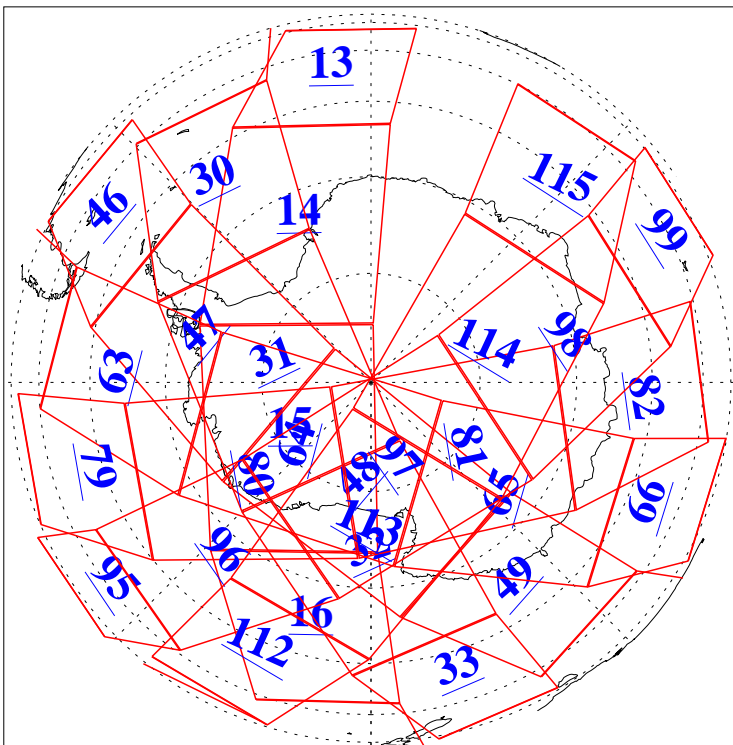

L1B Availability  
AMSU Granules: 240  
HSB Granules: 0  
AIRS Granules: 240

10 Oct 2003  
DoY 283  
Aqua Day 524  
Granules: 1 to 120

Granules: 121 to 240

Legend: AMSU Available, HSB Available, AIRS Available

L1B Availability  
AMSU Granules: 240  
HSB Granules: 0  
AIRS Granules: 240

10 Oct 2003  
DoY 283  
Aqua Day 524

Ascending Granules

Descending Granules

Legend: AMSU Available, HSB Available, AIRS Available

L1B Availability  
 AMSU Granules: 240  
 HSB Granules: 0  
 AIRS Granules: 240

10 Oct 2003  
 DoY 283  
 Aqua Day 524

Northern Hemisphere Granules

Southern Hemisphere Granules

Legend: AMSU Available, HSB Available, AIRS Available