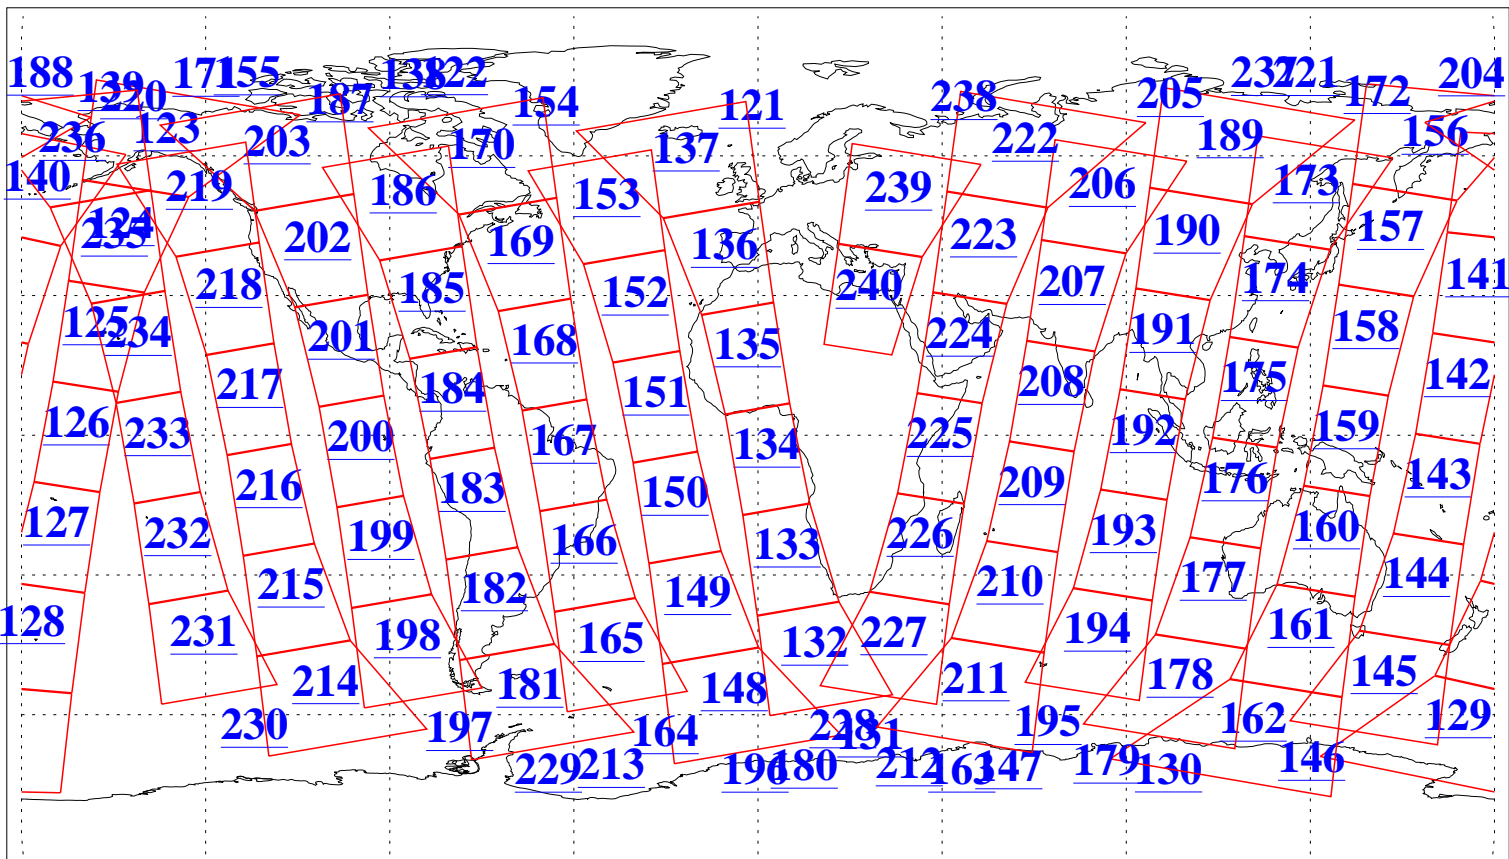

L1B Availability  
AMSU Granules: 240  
HSB Granules: 0  
AIRS Granules: 240

10 Oct 2003  
DoY 283  
Aqua Day 524  
Granules: 1 to 120

Granules: 121 to 240

Legend: AMSU Available, HSB Available, AIRS Available

L1B Availability  
AMSU Granules: 240  
HSB Granules: 0  
AIRS Granules: 240

10 Oct 2003  
DoY 283  
Aqua Day 524

Ascending Granules

Descending Granules

Legend: AMSU Available, HSB Available, AIRS Available

L1B Availability  
 AMSU Granules: 240  
 HSB Granules: 0  
 AIRS Granules: 240

10 Oct 2003  
 DoY 283  
 Aqua Day 524

Northern Hemisphere Granules

Southern Hemisphere Granules

Legend: AMSU Available, HSB Available, AIRS Available