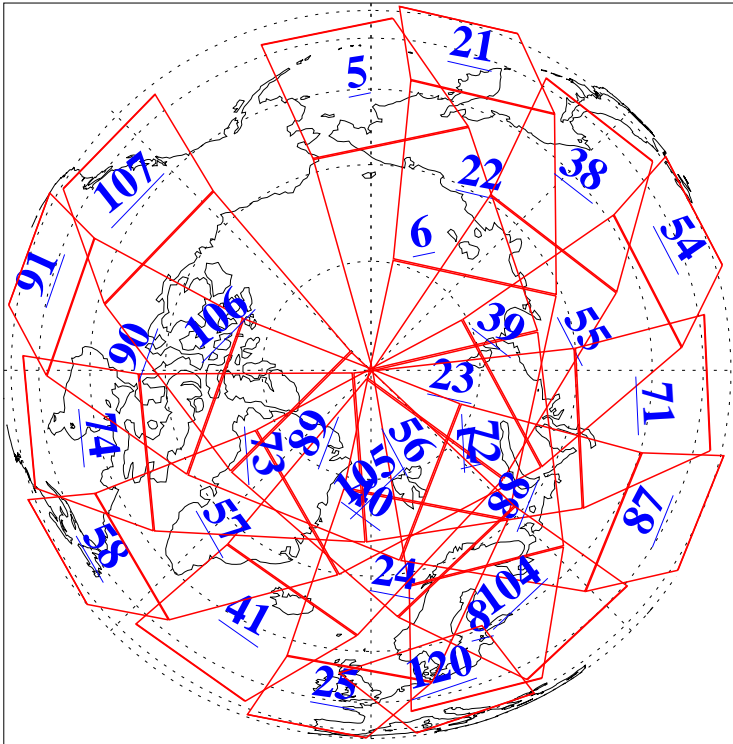

L1B Availability  
AMSU Granules: 240  
HSB Granules: 0  
AIRS Granules: 240

10 Oct 2003  
DoY 283  
Aqua Day 524  
Granules: 1 to 120

Granules: 121 to 240

Legend: AMSU Available, HSB Available, AIRS Available

L1B Availability  
AMSU Granules: 240  
HSB Granules: 0  
AIRS Granules: 240

10 Oct 2003  
DoY 283  
Aqua Day 524

Ascending Granules

Descending Granules

Legend: AMSU Available, HSB Available, AIRS Available

L1B Availability  
 AMSU Granules: 240  
 HSB Granules: 0  
 AIRS Granules: 240

10 Oct 2003  
 DoY 283  
 Aqua Day 524

Northern Hemisphere Granules

Southern Hemisphere Granules

Legend: AMSU Available, HSB Available, AIRS Available