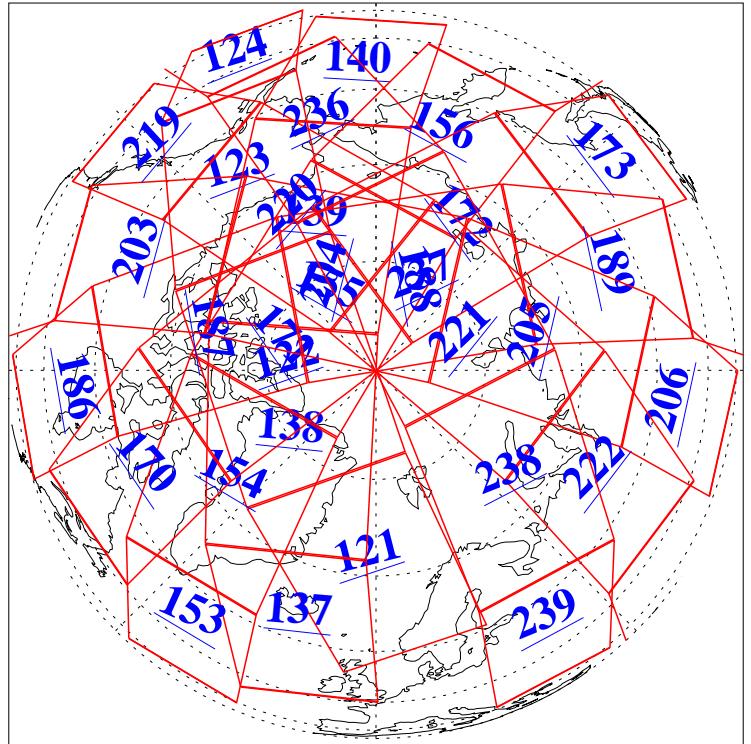

L1B Availability  
AMSU Granules: 240  
HSB Granules: 0  
AIRS Granules: 240

10 Oct 2003  
DoY 283  
Aqua Day 524  
Granules: 1 to 120

Granules: 121 to 240

Legend: AMSU Available, HSB Available, AIRS Available

L1B Availability  
AMSU Granules: 240  
HSB Granules: 0  
AIRS Granules: 240

10 Oct 2003  
DoY 283  
Aqua Day 524

Ascending Granules

Descending Granules

Legend: AMSU Available, HSB Available, AIRS Available

L1B Availability  
 AMSU Granules: 240  
 HSB Granules: 0  
 AIRS Granules: 240

10 Oct 2003  
 DoY 283  
 Aqua Day 524

Northern Hemisphere Granules

Southern Hemisphere Granules

Legend: AMSU Available, HSB Available, AIRS Available