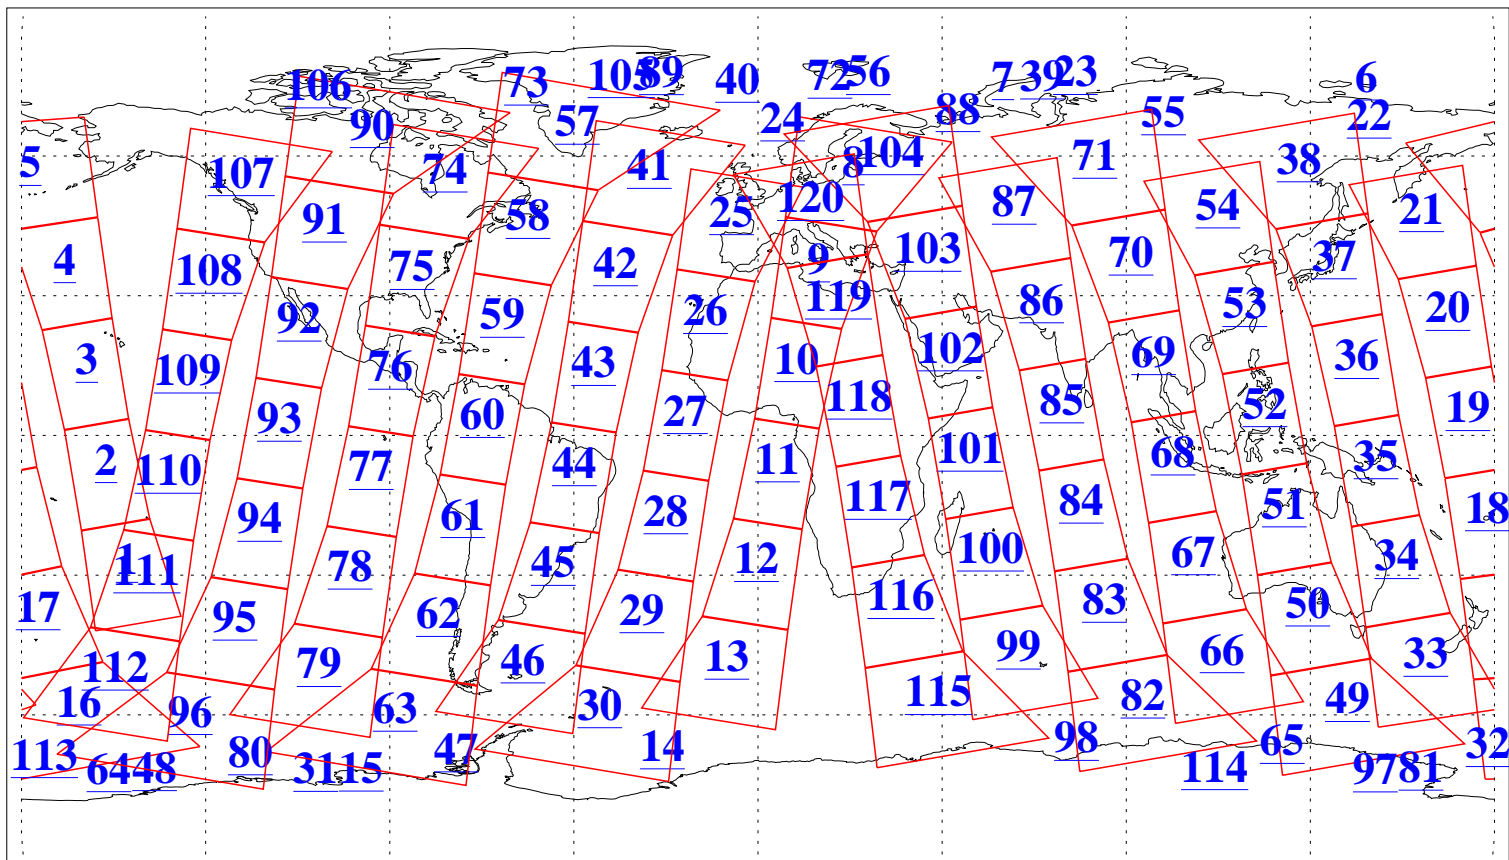

L1B Availability  
AMSU Granules: 240  
HSB Granules: 0  
AIRS Granules: 240

10 Oct 2003  
DoY 283  
Aqua Day 524  
Granules: 1 to 120

Granules: 121 to 240

Legend: AMSU Available, HSB Available, AIRS Available

L1B Availability  
AMSU Granules: 240  
HSB Granules: 0  
AIRS Granules: 240

10 Oct 2003  
DoY 283  
Aqua Day 524

Ascending Granules

Descending Granules

Legend: AMSU Available, HSB Available, AIRS Available

L1B Availability  
 AMSU Granules: 240  
 HSB Granules: 0  
 AIRS Granules: 240

10 Oct 2003  
 DoY 283  
 Aqua Day 524

Northern Hemisphere Granules

Southern Hemisphere Granules

Legend: AMSU Available, HSB Available, AIRS Available