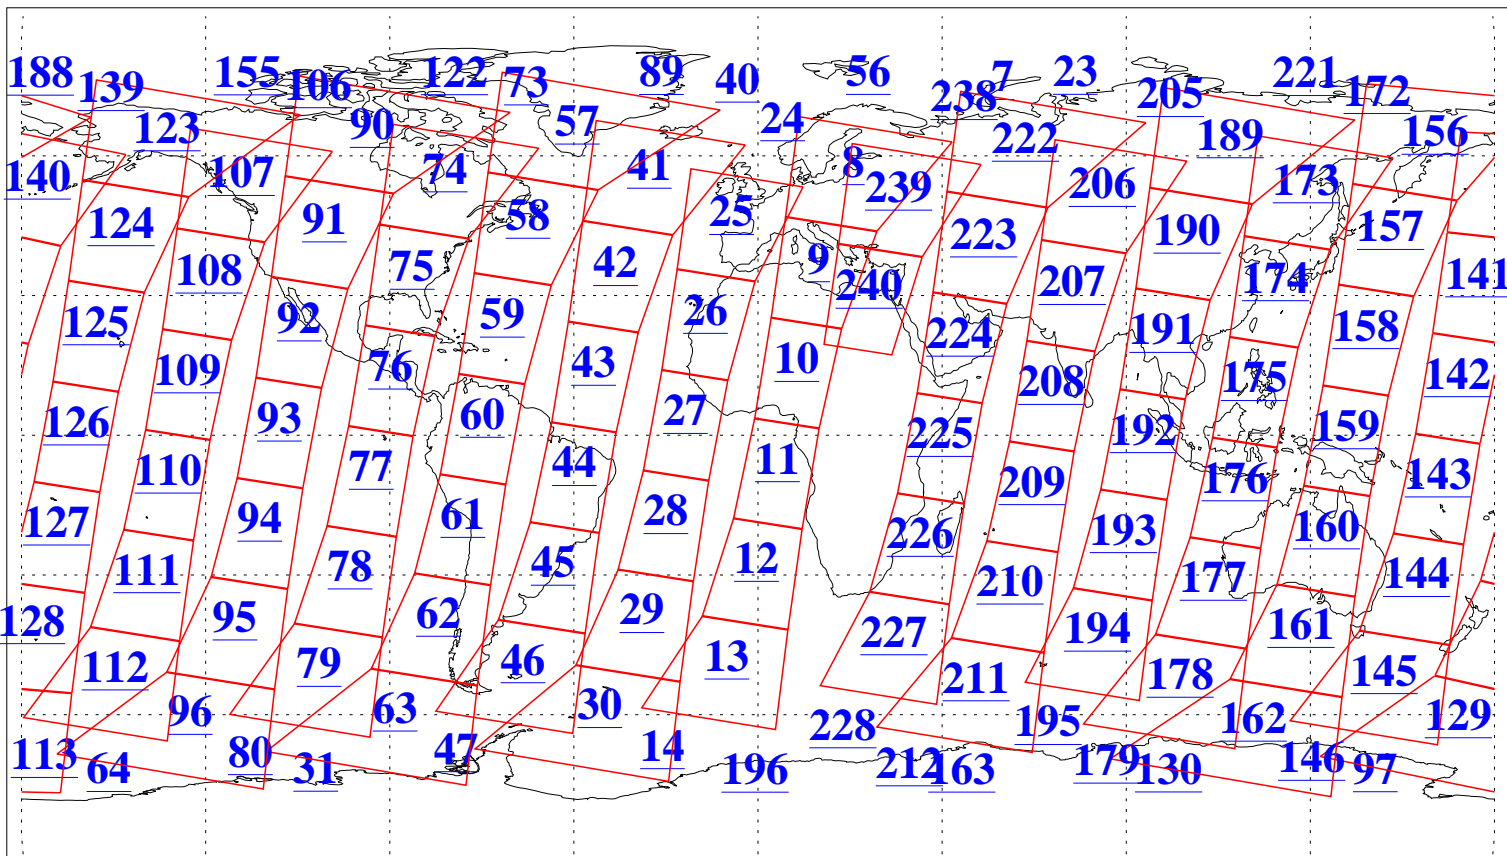

L1B Availability  
AMSU Granules: 240  
HSB Granules: 0  
AIRS Granules: 240

10 Oct 2003  
DoY 283  
Aqua Day 524  
Granules: 1 to 120

Granules: 121 to 240

Legend: AMSU Available, HSB Available, AIRS Available

L1B Availability  
AMSU Granules: 240  
HSB Granules: 0  
AIRS Granules: 240

10 Oct 2003  
DoY 283  
Aqua Day 524

Ascending Granules

Descending Granules

Legend: AMSU Available, HSB Available, AIRS Available

L1B Availability  
 AMSU Granules: 240  
 HSB Granules: 0  
 AIRS Granules: 240

10 Oct 2003  
 DoY 283  
 Aqua Day 524

Northern Hemisphere Granules

Southern Hemisphere Granules

Legend: AMSU Available, HSB Available, AIRS Available