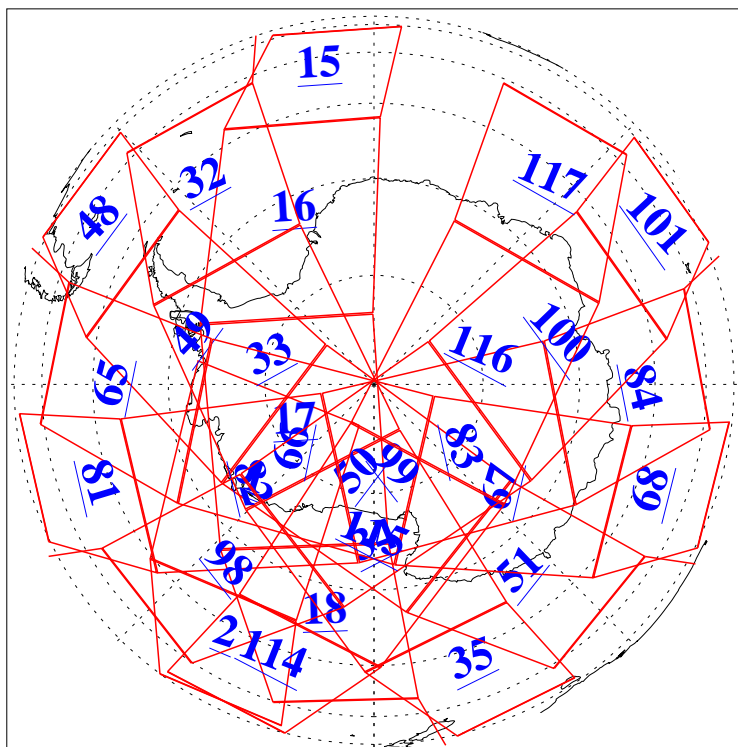

L1B Availability
AMSU Granules: 240
HSB Granules: 0
AIRS Granules: 240

8 Oct 2003
DoY 281
Aqua Day 522

Granules: 1 to 120

Granules: 121 to 240

Legend: AMSU Available, HSB Available, AIRS Available

L1B Availability
AMSU Granules: 240
HSB Granules: 0
AIRS Granules: 240

8 Oct 2003
DoY 281
Aqua Day 522

Ascending Granules

Descending Granules

Legend: AMSU Available, HSB Available, AIRS Available

L1B Availability
 AMSU Granules: 240
 HSB Granules: 0
 AIRS Granules: 240

8 Oct 2003
 DoY 281
 Aqua Day 522

Northern Hemisphere Granules

Southern Hemisphere Granules

Legend: AMSU Available, ~~HSB Available~~, AIRS Available