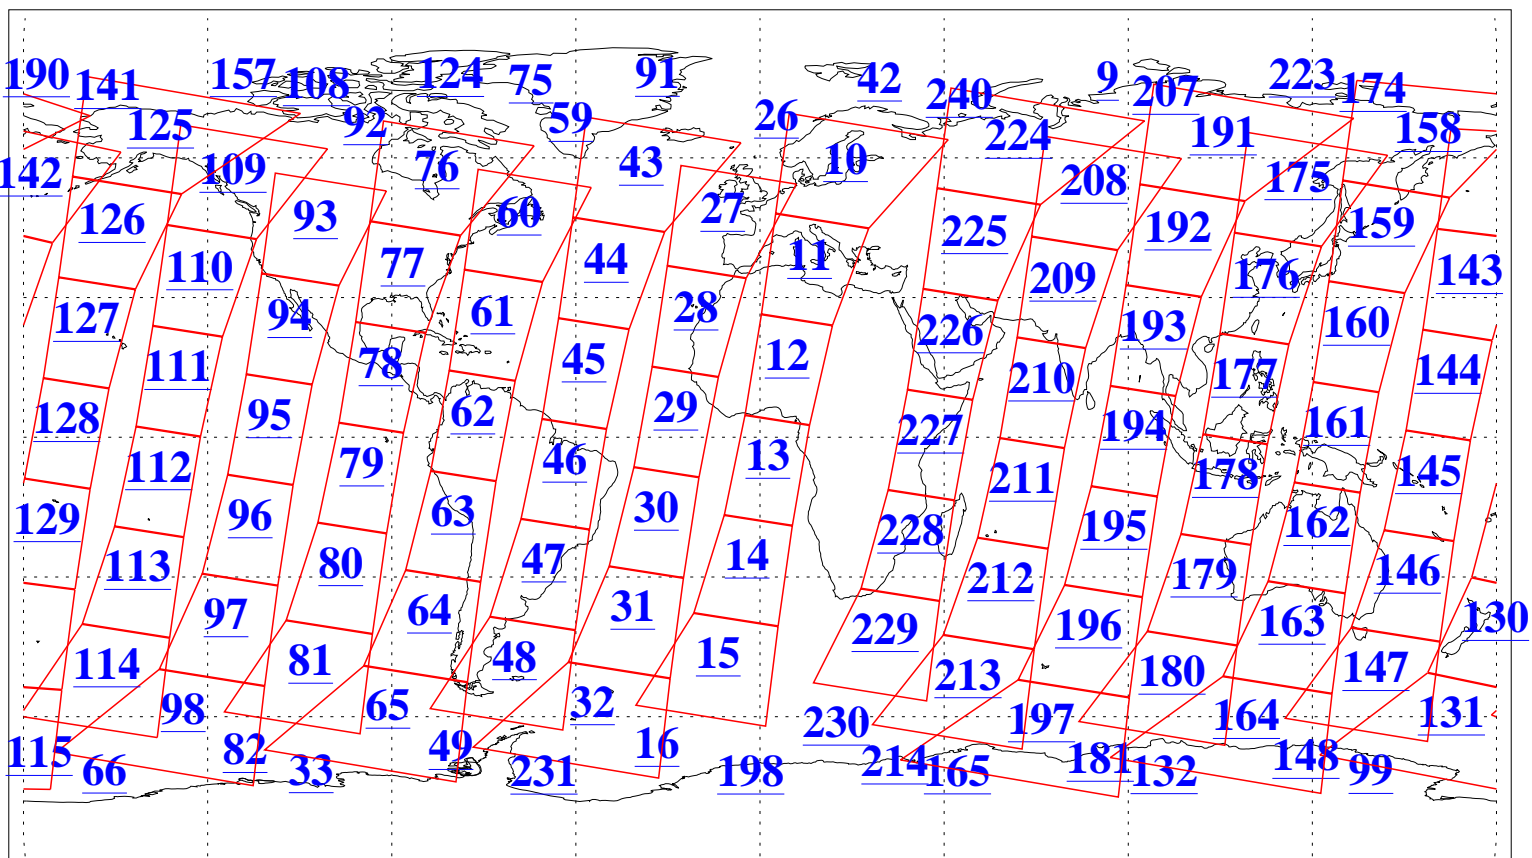

L1B Availability
AMSU Granules: 240
HSB Granules: 0
AIRS Granules: 240

8 Oct 2003
DoY 281
Aqua Day 522

Granules: 1 to 120

Granules: 121 to 240

Legend: AMSU Available, HSB Available, AIRS Available

L1B Availability
AMSU Granules: 240
HSB Granules: 0
AIRS Granules: 240

8 Oct 2003
DoY 281
Aqua Day 522

Ascending Granules

Descending Granules

Legend: AMSU Available, HSB Available, AIRS Available

L1B Availability
 AMSU Granules: 240
 HSB Granules: 0
 AIRS Granules: 240

8 Oct 2003
 DoY 281
 Aqua Day 522

Northern Hemisphere Granules

Southern Hemisphere Granules

Legend: AMSU Available, ~~HSB Available~~, AIRS Available