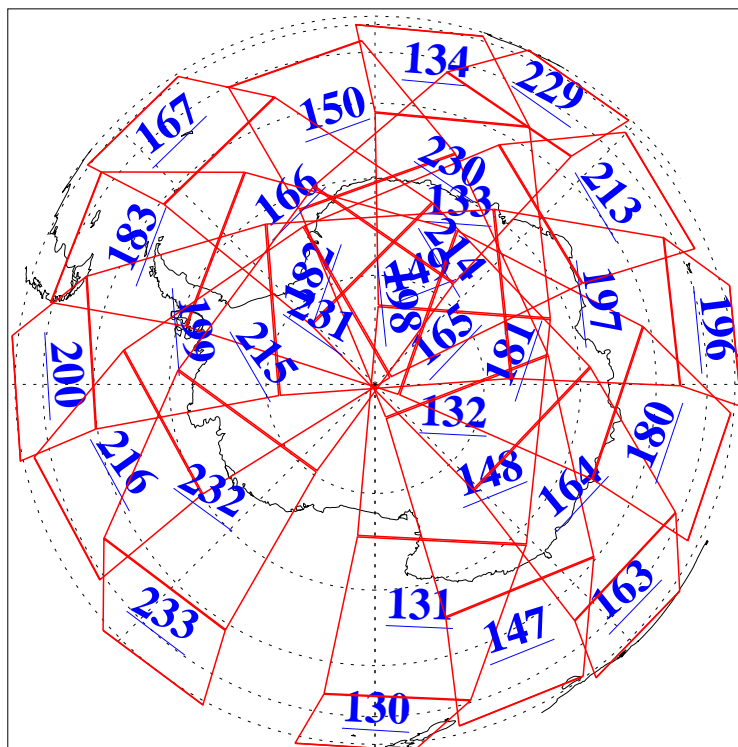

L1B Availability
AMSU Granules: 240
HSB Granules: 0
AIRS Granules: 240

8 Oct 2003
DoY 281
Aqua Day 522

Granules: 1 to 120

Granules: 121 to 240

Legend: AMSU Available, HSB Available, AIRS Available

L1B Availability
AMSU Granules: 240
HSB Granules: 0
AIRS Granules: 240

8 Oct 2003
DoY 281
Aqua Day 522

Ascending Granules

Descending Granules

Legend: AMSU Available, HSB Available, AIRS Available

L1B Availability
 AMSU Granules: 240
 HSB Granules: 0
 AIRS Granules: 240

8 Oct 2003
 DoY 281
 Aqua Day 522

Northern Hemisphere Granules

Southern Hemisphere Granules

Legend: AMSU Available, ~~HSB Available~~, AIRS Available