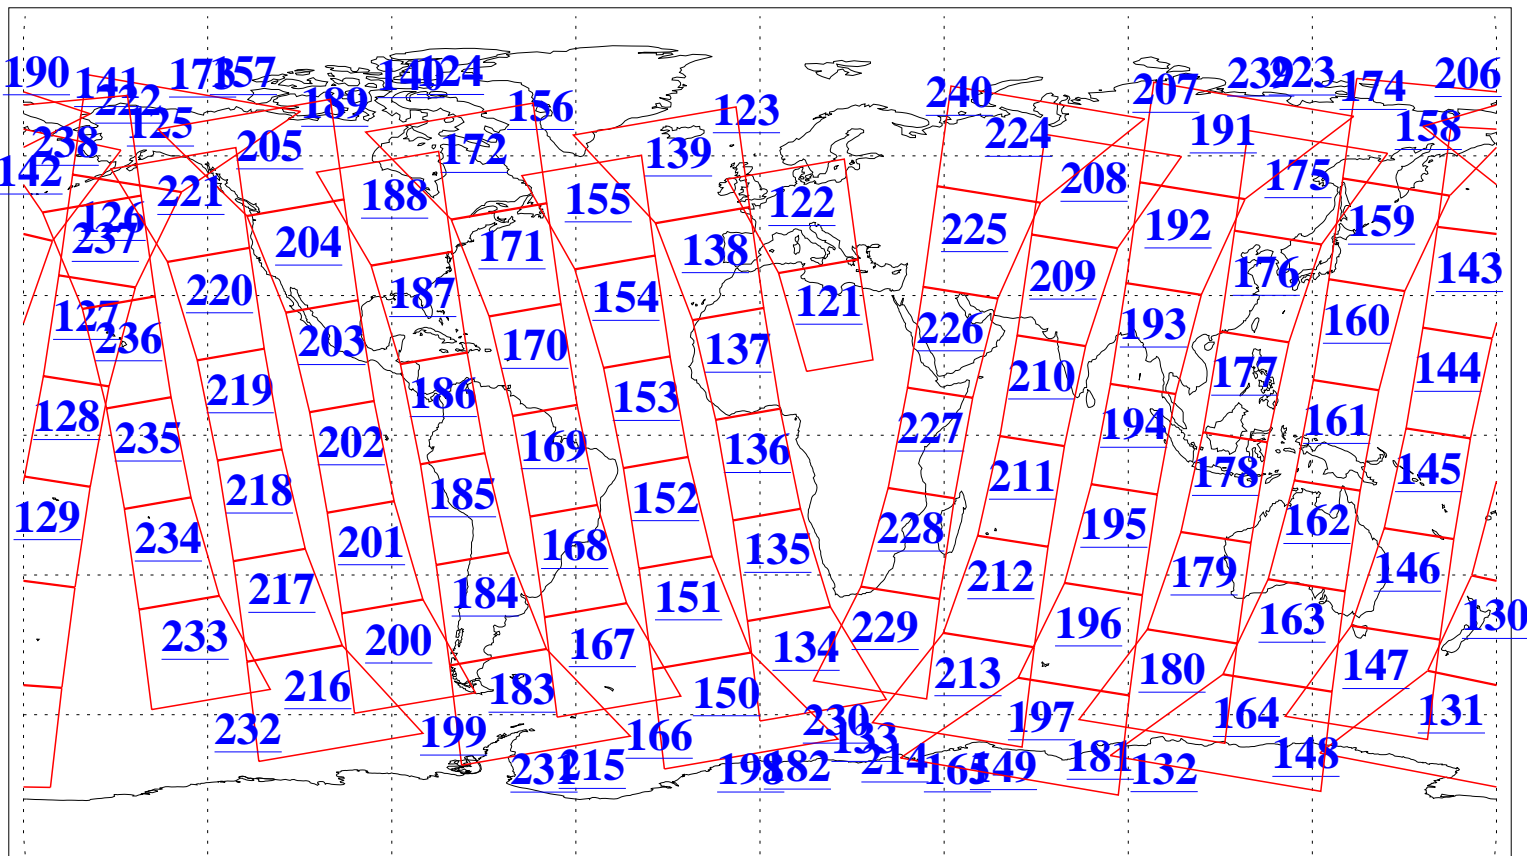

L1B Availability
AMSU Granules: 240
HSB Granules: 0
AIRS Granules: 240

8 Oct 2003
DoY 281
Aqua Day 522

Granules: 1 to 120

Granules: 121 to 240

Legend: AMSU Available, HSB Available, AIRS Available

L1B Availability
AMSU Granules: 240
HSB Granules: 0
AIRS Granules: 240

8 Oct 2003
DoY 281
Aqua Day 522

Ascending Granules

Descending Granules

Legend: AMSU Available, HSB Available, AIRS Available

L1B Availability
 AMSU Granules: 240
 HSB Granules: 0
 AIRS Granules: 240

8 Oct 2003
 DoY 281
 Aqua Day 522