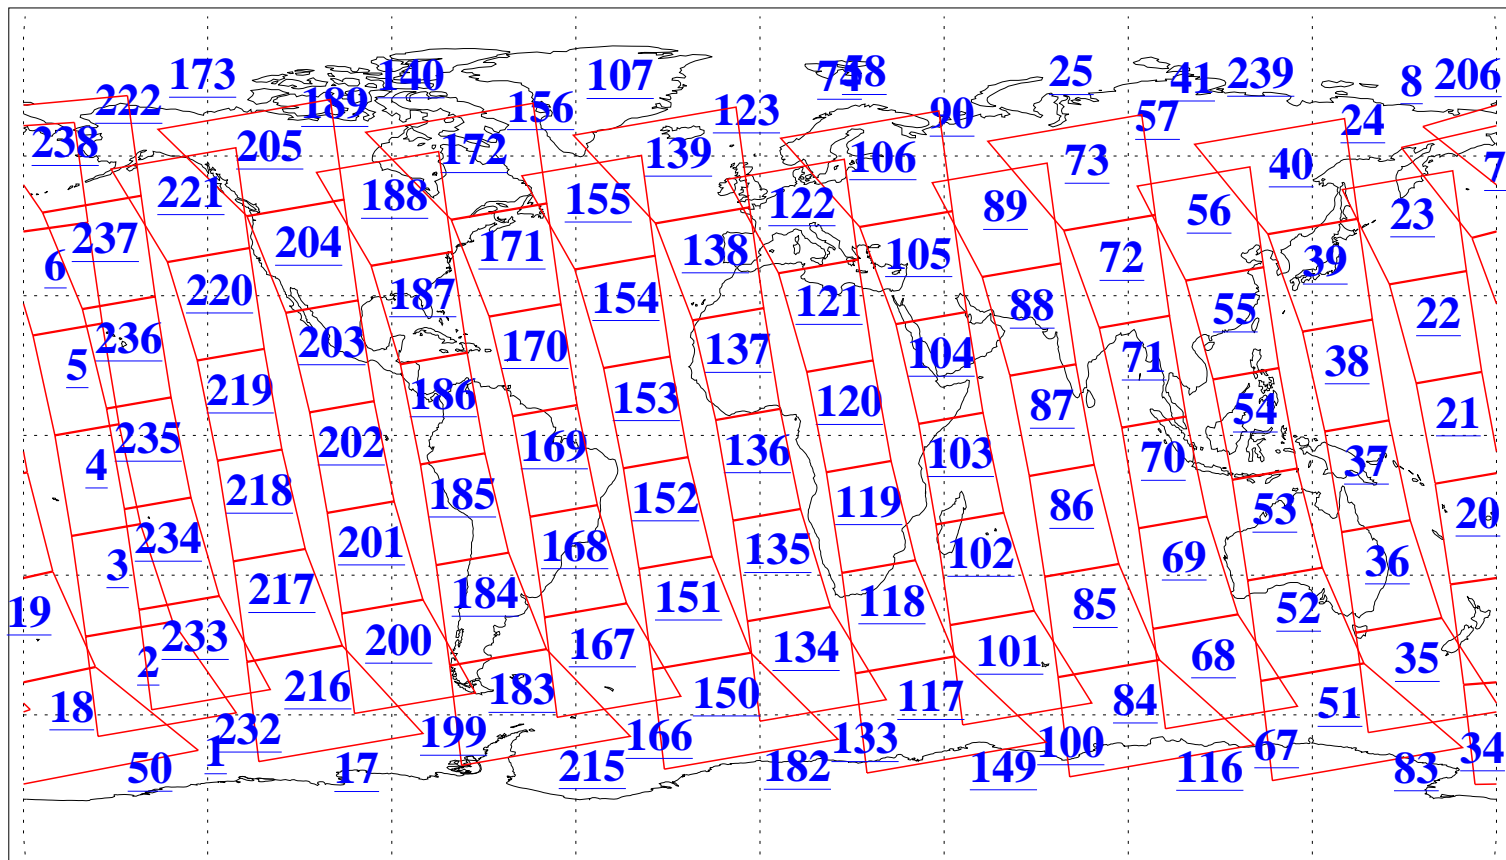

L1B Availability
AMSU Granules: 240
HSB Granules: 0
AIRS Granules: 240

8 Oct 2003
DoY 281
Aqua Day 522

Granules: 1 to 120

Granules: 121 to 240

Legend: AMSU Available, HSB Available, AIRS Available

L1B Availability
AMSU Granules: 240
HSB Granules: 0
AIRS Granules: 240

8 Oct 2003
DoY 281
Aqua Day 522

Ascending Granules

Descending Granules

Legend: AMSU Available, HSB Available, AIRS Available

L1B Availability
 AMSU Granules: 240
 HSB Granules: 0
 AIRS Granules: 240

8 Oct 2003
 DoY 281
 Aqua Day 522

Northern Hemisphere Granules

Southern Hemisphere Granules

Legend: AMSU Available, ~~HSB Available~~, AIRS Available