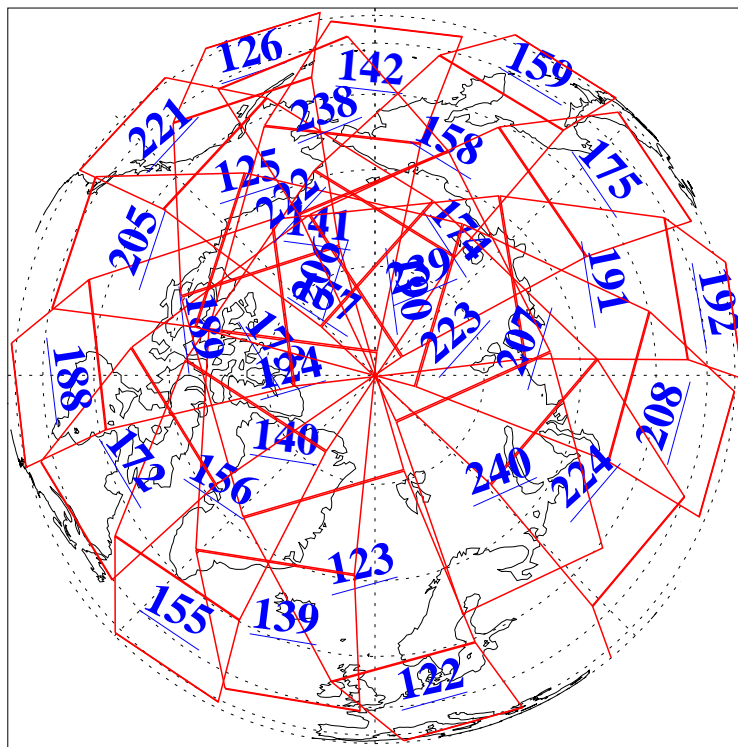

L1B Availability
AMSU Granules: 240
HSB Granules: 0
AIRS Granules: 240

8 Oct 2003
DoY 281
Aqua Day 522

Granules: 1 to 120

Granules: 121 to 240

Legend: AMSU Available, HSB Available, AIRS Available

L1B Availability
AMSU Granules: 240
HSB Granules: 0
AIRS Granules: 240

8 Oct 2003
DoY 281
Aqua Day 522

Ascending Granules

Descending Granules

Legend: AMSU Available, HSB Available, AIRS Available

L1B Availability
 AMSU Granules: 240
 HSB Granules: 0
 AIRS Granules: 240

8 Oct 2003
 DoY 281
 Aqua Day 522

Northern Hemisphere Granules

Southern Hemisphere Granules

Legend: AMSU Available, ~~HSB Available~~, AIRS Available