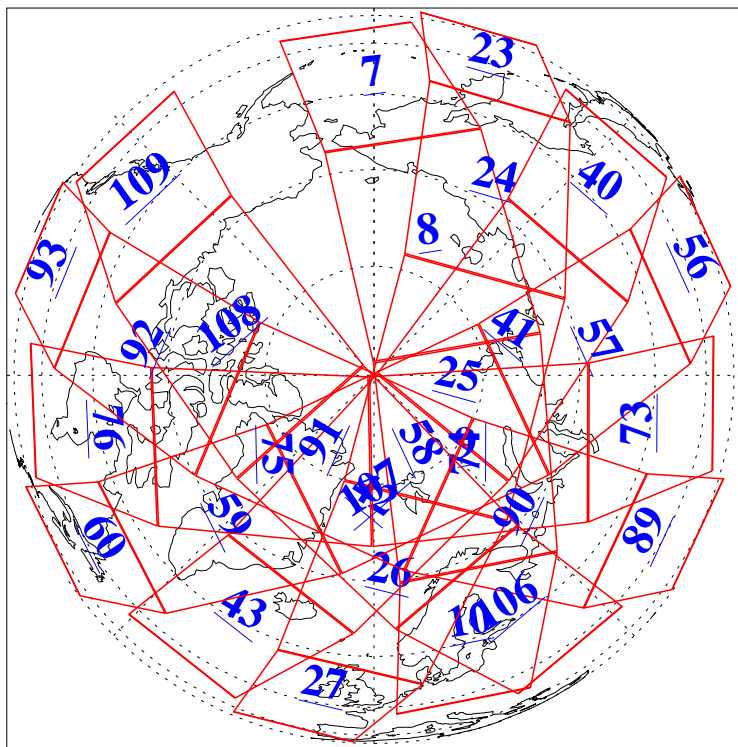

L1B Availability
AMSU Granules: 240
HSB Granules: 0
AIRS Granules: 240

8 Oct 2003
DoY 281
Aqua Day 522

Granules: 1 to 120

Granules: 121 to 240

Legend: AMSU Available, HSB Available, AIRS Available

L1B Availability
AMSU Granules: 240
HSB Granules: 0
AIRS Granules: 240

8 Oct 2003
DoY 281
Aqua Day 522

Ascending Granules

Descending Granules

Legend: AMSU Available, HSB Available, AIRS Available

L1B Availability
 AMSU Granules: 240
 HSB Granules: 0
 AIRS Granules: 240

8 Oct 2003
 DoY 281
 Aqua Day 522

Northern Hemisphere Granules

Southern Hemisphere Granules

Legend: AMSU Available, ~~HSB Available~~, AIRS Available