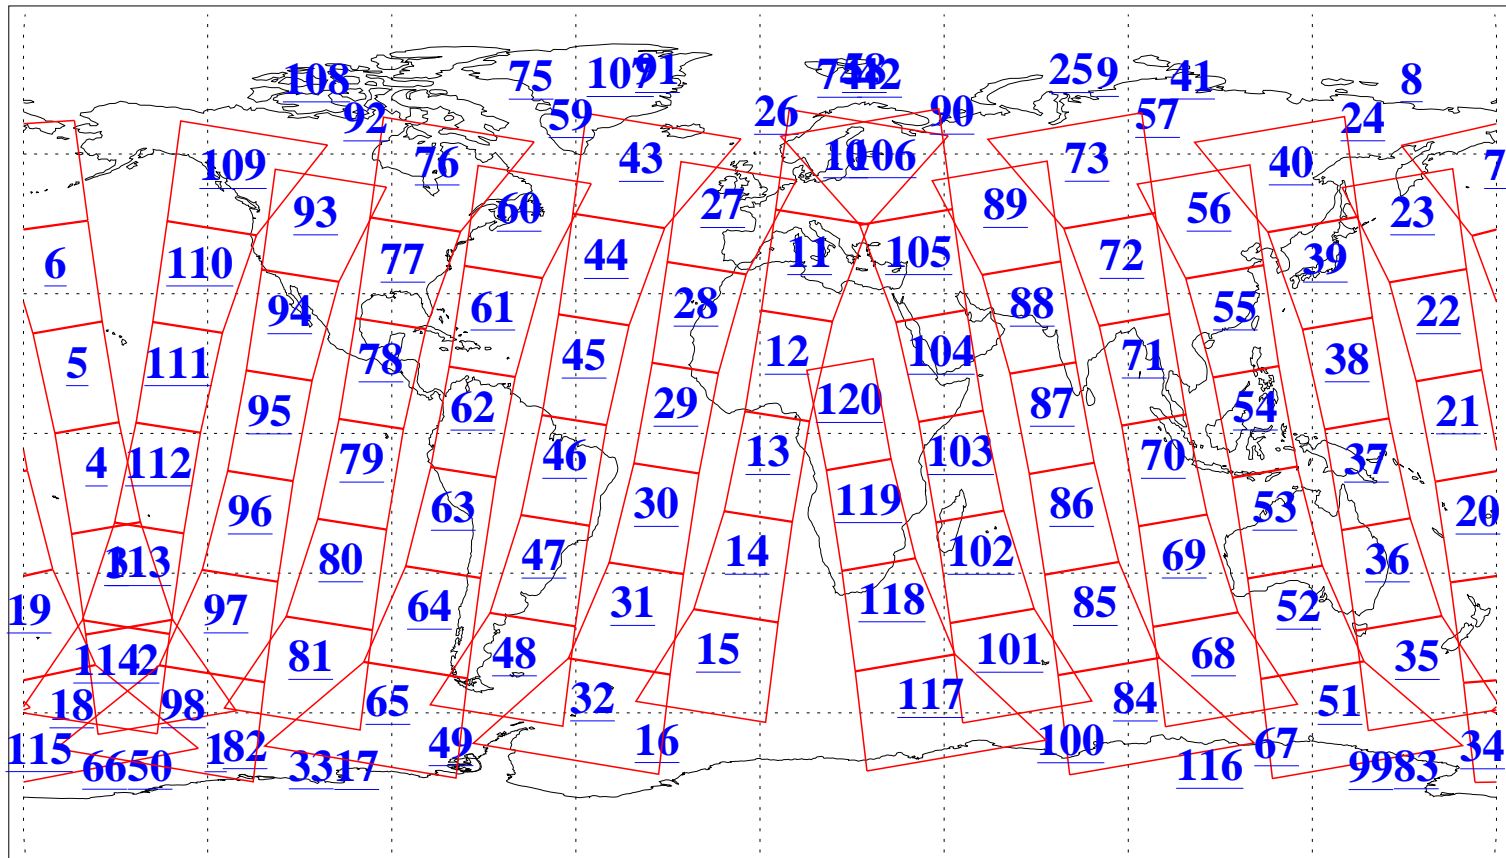

L1B Availability
AMSU Granules: 240
HSB Granules: 0
AIRS Granules: 240

8 Oct 2003
DoY 281
Aqua Day 522

Granules: 1 to 120

Granules: 121 to 240

Legend: AMSU Available, HSB Available, AIRS Available

L1B Availability
AMSU Granules: 240
HSB Granules: 0
AIRS Granules: 240

8 Oct 2003
DoY 281
Aqua Day 522

Ascending Granules

Descending Granules

Legend: AMSU Available, HSB Available, AIRS Available

L1B Availability
 AMSU Granules: 240
 HSB Granules: 0
 AIRS Granules: 240

8 Oct 2003
 DoY 281
 Aqua Day 522

Northern Hemisphere Granules

Southern Hemisphere Granules

Legend: AMSU Available, ~~HSB Available~~, AIRS Available