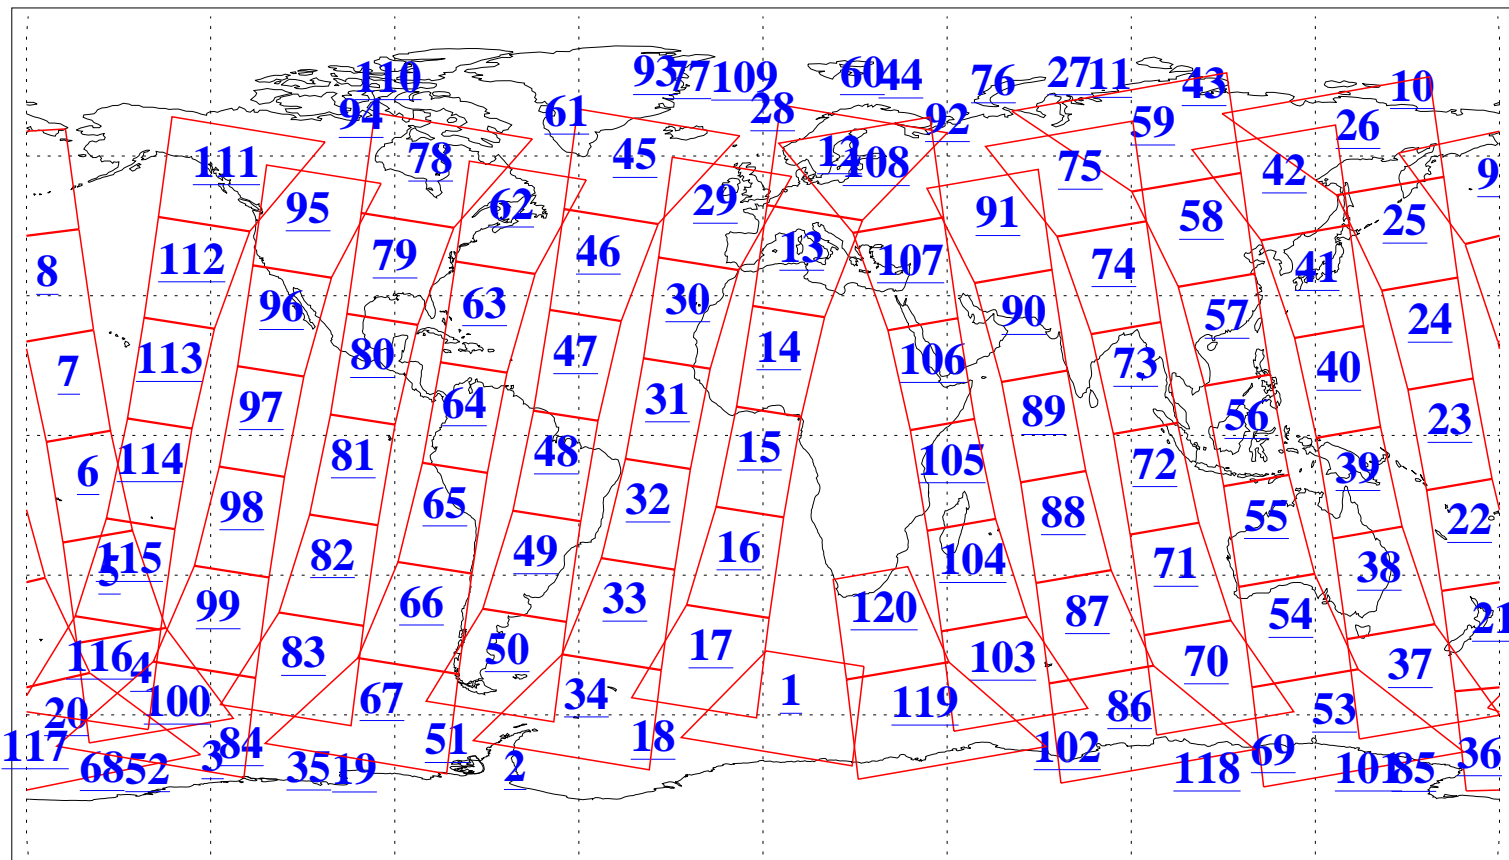

L1B Availability
AMSU Granules: 240
HSB Granules: 0
AIRS Granules: 240

6 Oct 2003
DoY 279
Aqua Day 520
Granules: 1 to 120

Granules: 121 to 240

Legend: AMSU Available, HSB Available, AIRS Available

L1B Availability
AMSU Granules: 240
HSB Granules: 0
AIRS Granules: 240

6 Oct 2003
DoY 279
Aqua Day 520

Ascending Granules

Descending Granules

Legend: AMSU Available, HSB Available, AIRS Available

L1B Availability
 AMSU Granules: 240
 HSB Granules: 0
 AIRS Granules: 240

6 Oct 2003
 DoY 279
 Aqua Day 520

Northern Hemisphere Granules

Southern Hemisphere Granules

Legend: AMSU Available, HSB Available, AIRS Available