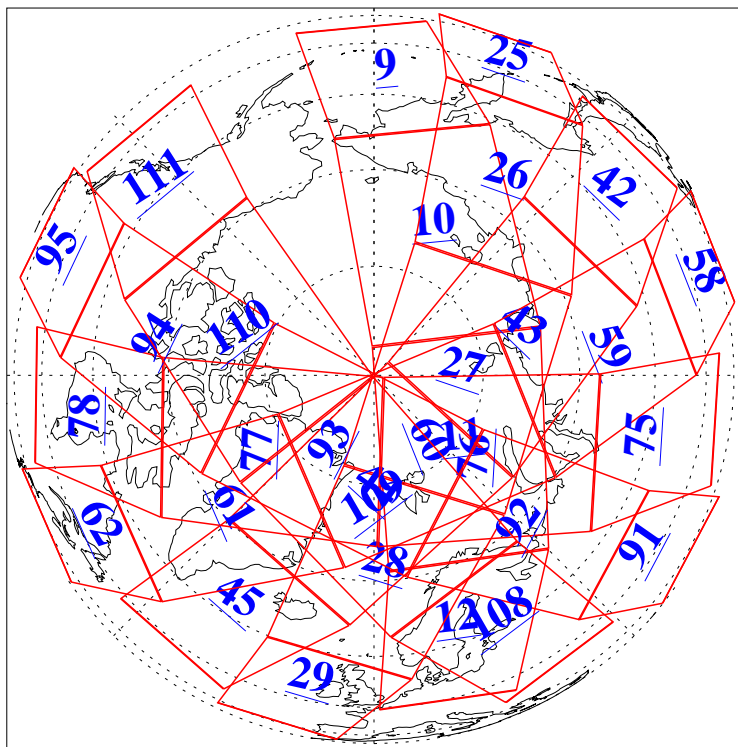

L1B Availability
AMSU Granules: 240
HSB Granules: 0
AIRS Granules: 240

6 Oct 2003
DoY 279
Aqua Day 520
Granules: 1 to 120

Granules: 121 to 240

Legend: AMSU Available, HSB Available, AIRS Available

L1B Availability
AMSU Granules: 240
HSB Granules: 0
AIRS Granules: 240

6 Oct 2003
DoY 279
Aqua Day 520

Ascending Granules

Descending Granules

Legend: AMSU Available, HSB Available, AIRS Available

L1B Availability
 AMSU Granules: 240
 HSB Granules: 0
 AIRS Granules: 240

6 Oct 2003
 DoY 279
 Aqua Day 520

Northern Hemisphere Granules

Southern Hemisphere Granules

Legend: AMSU Available, HSB Available, AIRS Available