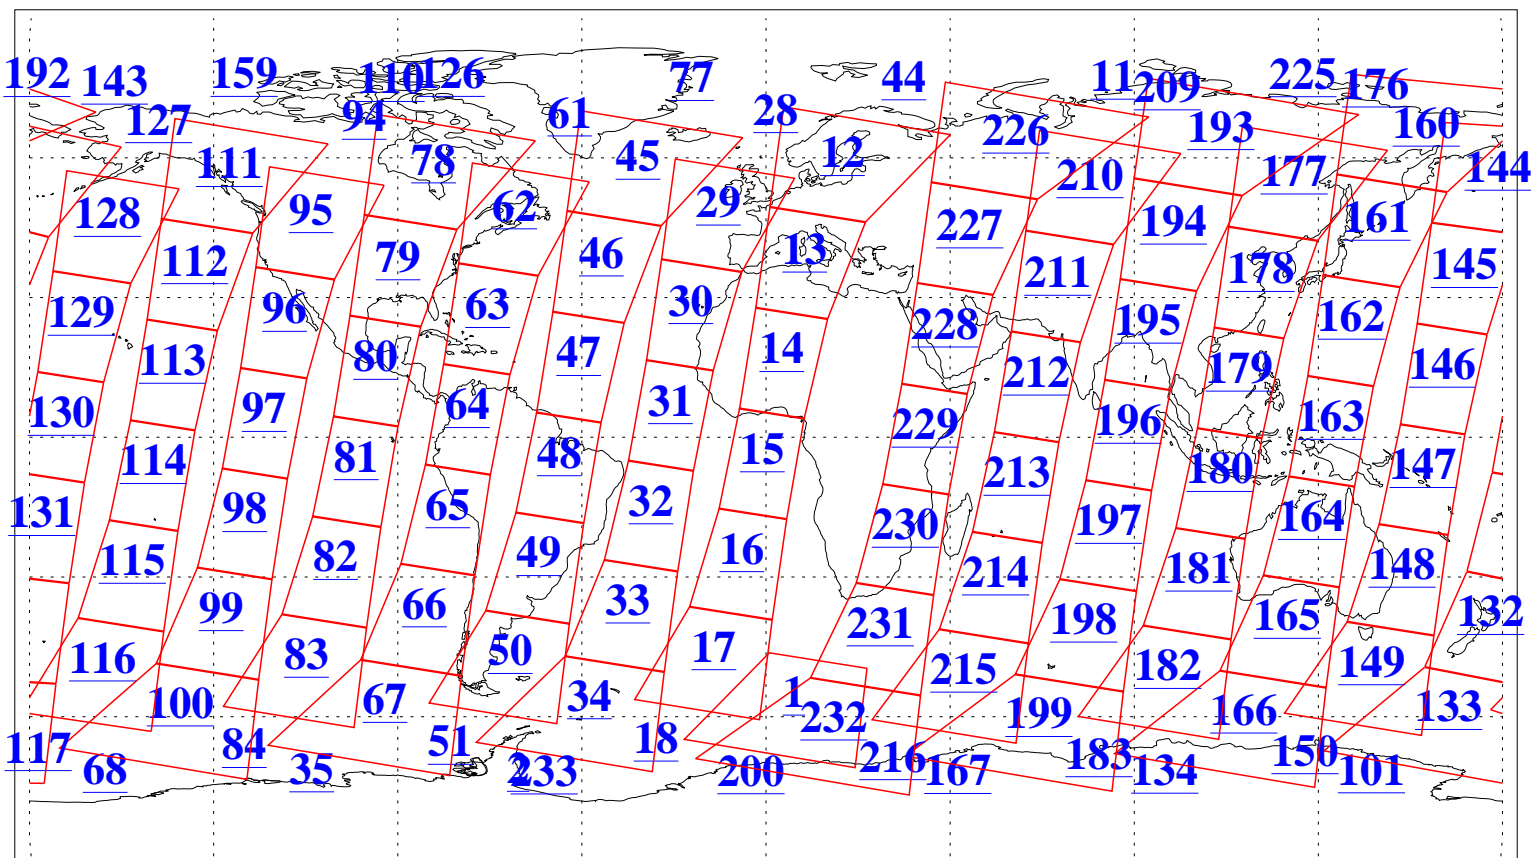

L1B Availability
AMSU Granules: 240
HSB Granules: 0
AIRS Granules: 240

6 Oct 2003
DoY 279
Aqua Day 520
Granules: 1 to 120

Granules: 121 to 240

Legend: AMSU Available, HSB Available, AIRS Available

L1B Availability
AMSU Granules: 240
HSB Granules: 0
AIRS Granules: 240

6 Oct 2003
DoY 279
Aqua Day 520

Ascending Granules

Descending Granules

Legend: AMSU Available, HSB Available, AIRS Available

L1B Availability
 AMSU Granules: 240
 HSB Granules: 0
 AIRS Granules: 240

6 Oct 2003
 DoY 279
 Aqua Day 520

Northern Hemisphere Granules

Southern Hemisphere Granules

Legend: AMSU Available, HSB Available, AIRS Available