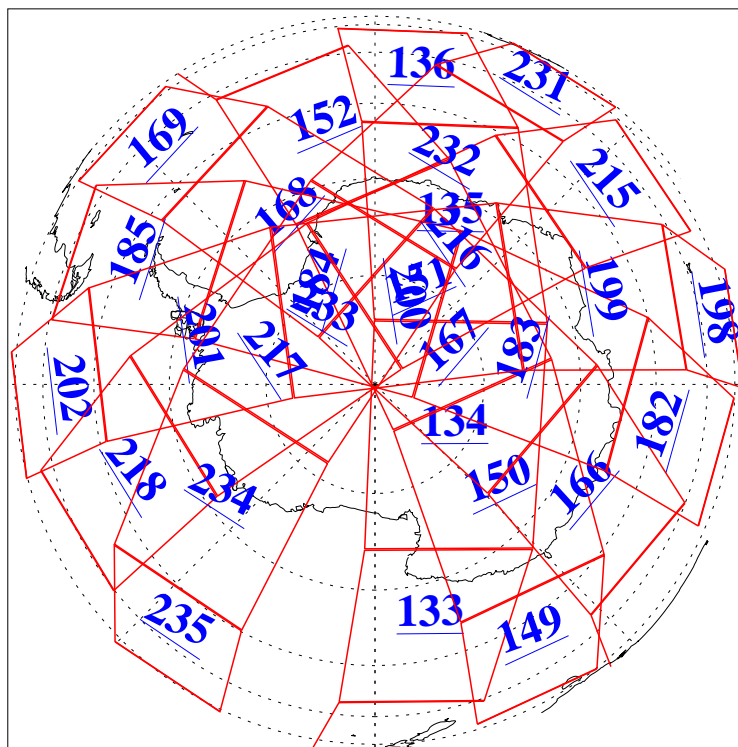

L1B Availability
AMSU Granules: 240
HSB Granules: 0
AIRS Granules: 240

6 Oct 2003
DoY 279
Aqua Day 520
Granules: 1 to 120

Granules: 121 to 240

Legend: AMSU Available, HSB Available, AIRS Available

L1B Availability
AMSU Granules: 240
HSB Granules: 0
AIRS Granules: 240

6 Oct 2003
DoY 279
Aqua Day 520

Ascending Granules

Descending Granules

Legend: AMSU Available, HSB Available, AIRS Available

L1B Availability
 AMSU Granules: 240
 HSB Granules: 0
 AIRS Granules: 240

6 Oct 2003
 DoY 279
 Aqua Day 520

Northern Hemisphere Granules

Southern Hemisphere Granules

Legend: AMSU Available, HSB Available, AIRS Available