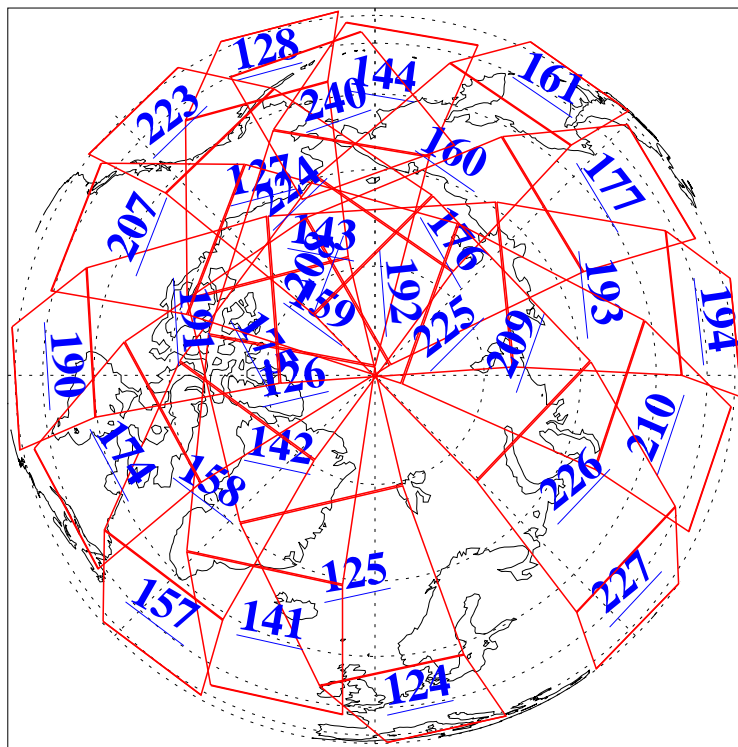

L1B Availability
AMSU Granules: 240
HSB Granules: 0
AIRS Granules: 240

6 Oct 2003
DoY 279
Aqua Day 520
Granules: 1 to 120

Granules: 121 to 240

Legend: AMSU Available, HSB Available, AIRS Available

L1B Availability
AMSU Granules: 240
HSB Granules: 0
AIRS Granules: 240

6 Oct 2003
DoY 279
Aqua Day 520

Ascending Granules

Descending Granules

Legend: AMSU Available, HSB Available, AIRS Available

L1B Availability
 AMSU Granules: 240
 HSB Granules: 0
 AIRS Granules: 240

6 Oct 2003
 DoY 279
 Aqua Day 520

Northern Hemisphere Granules

Southern Hemisphere Granules

Legend: AMSU Available, HSB Available, AIRS Available