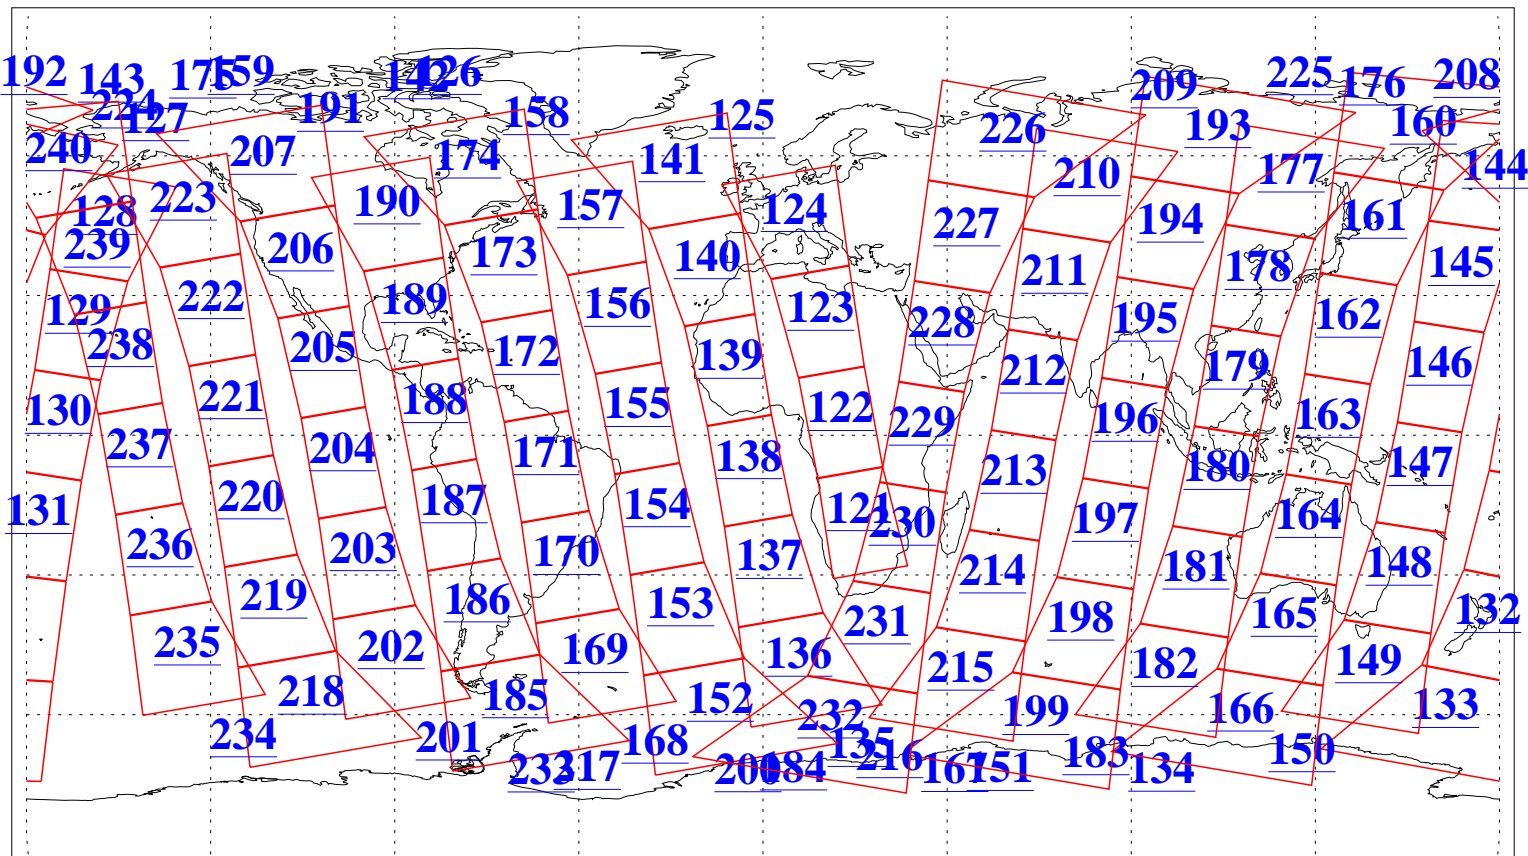

L1B Availability
AMSU Granules: 240
HSB Granules: 0
AIRS Granules: 240

6 Oct 2003
DoY 279
Aqua Day 520
Granules: 1 to 120

Granules: 121 to 240

Legend: AMSU Available, HSB Available, AIRS Available

L1B Availability
AMSU Granules: 240
HSB Granules: 0
AIRS Granules: 240

6 Oct 2003
DoY 279
Aqua Day 520

Ascending Granules

Descending Granules

Legend: AMSU Available, HSB Available, AIRS Available

L1B Availability
 AMSU Granules: 240
 HSB Granules: 0
 AIRS Granules: 240

6 Oct 2003
 DoY 279
 Aqua Day 520

Northern Hemisphere Granules

Southern Hemisphere Granules

Legend: AMSU Available, HSB Available, AIRS Available