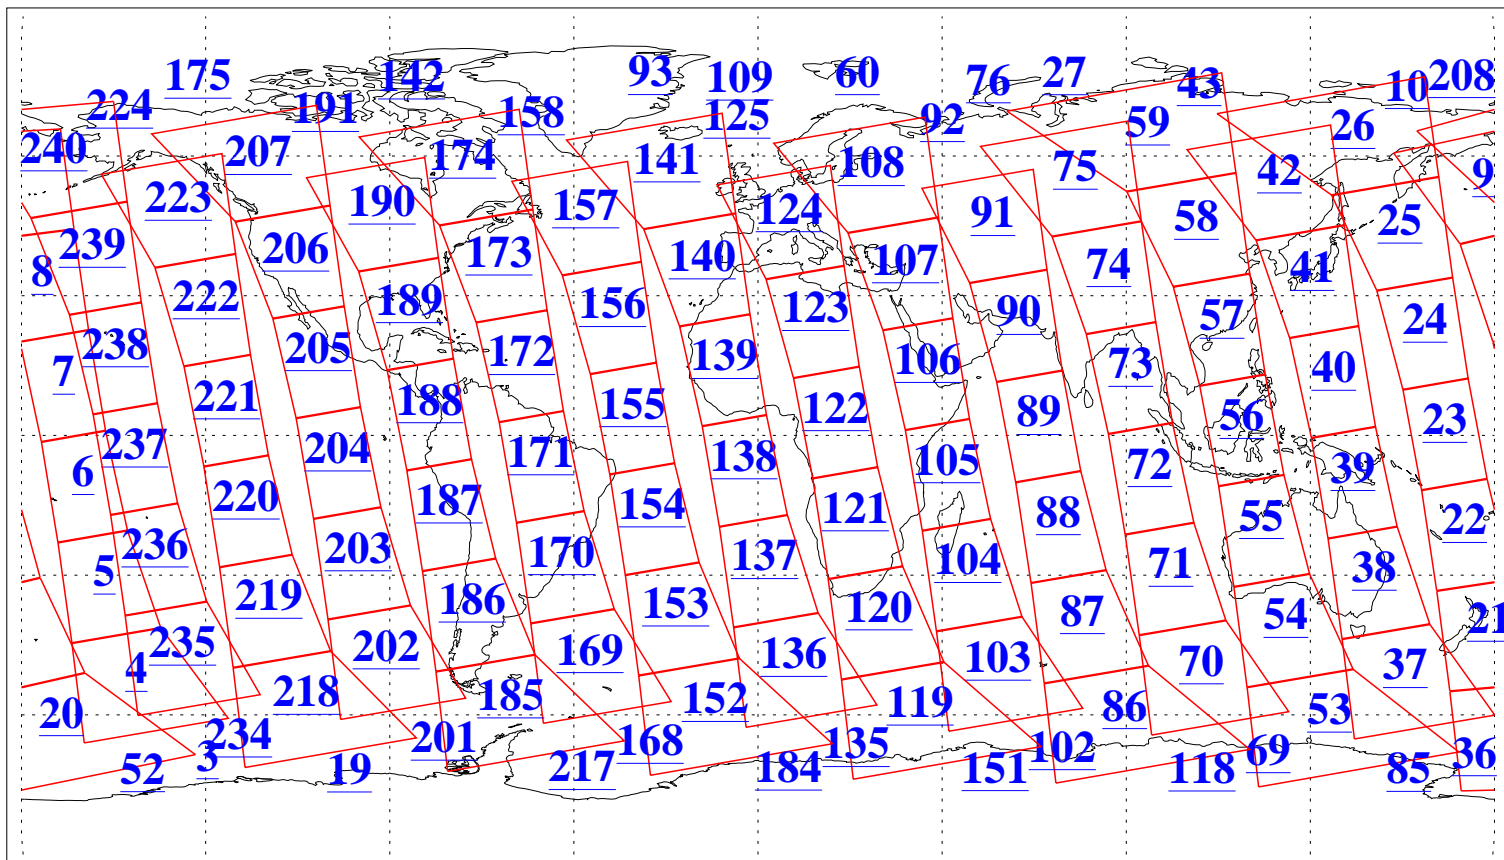

L1B Availability
AMSU Granules: 240
HSB Granules: 0
AIRS Granules: 240

6 Oct 2003
DoY 279
Aqua Day 520
Granules: 1 to 120

Granules: 121 to 240

Legend: AMSU Available, HSB Available, AIRS Available

L1B Availability
AMSU Granules: 240
HSB Granules: 0
AIRS Granules: 240

6 Oct 2003
DoY 279
Aqua Day 520

Ascending Granules

Descending Granules

Legend: AMSU Available, HSB Available, AIRS Available

L1B Availability
 AMSU Granules: 240
 HSB Granules: 0
 AIRS Granules: 240

6 Oct 2003
 DoY 279
 Aqua Day 520

Northern Hemisphere Granules

Southern Hemisphere Granules

Legend: AMSU Available, HSB Available, AIRS Available