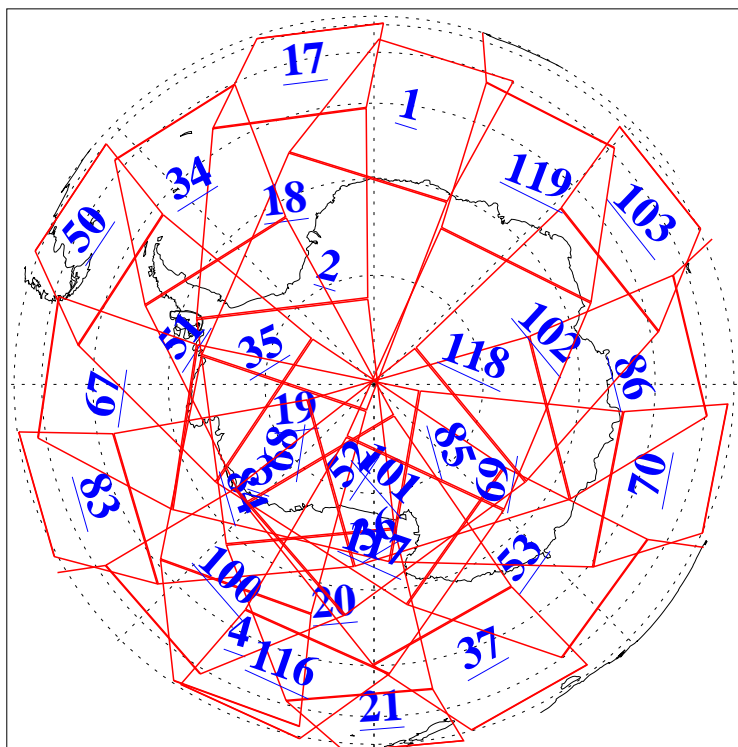

L1B Availability
AMSU Granules: 240
HSB Granules: 0
AIRS Granules: 240

6 Oct 2003
DoY 279
Aqua Day 520
Granules: 1 to 120

Granules: 121 to 240

Legend: AMSU Available, HSB Available, AIRS Available

L1B Availability
AMSU Granules: 240
HSB Granules: 0
AIRS Granules: 240

6 Oct 2003
DoY 279
Aqua Day 520

Ascending Granules

Descending Granules

Legend: AMSU Available, HSB Available, AIRS Available

L1B Availability
 AMSU Granules: 240
 HSB Granules: 0
 AIRS Granules: 240

6 Oct 2003
 DoY 279
 Aqua Day 520

Northern Hemisphere Granules

Southern Hemisphere Granules

Legend: AMSU Available, HSB Available, AIRS Available