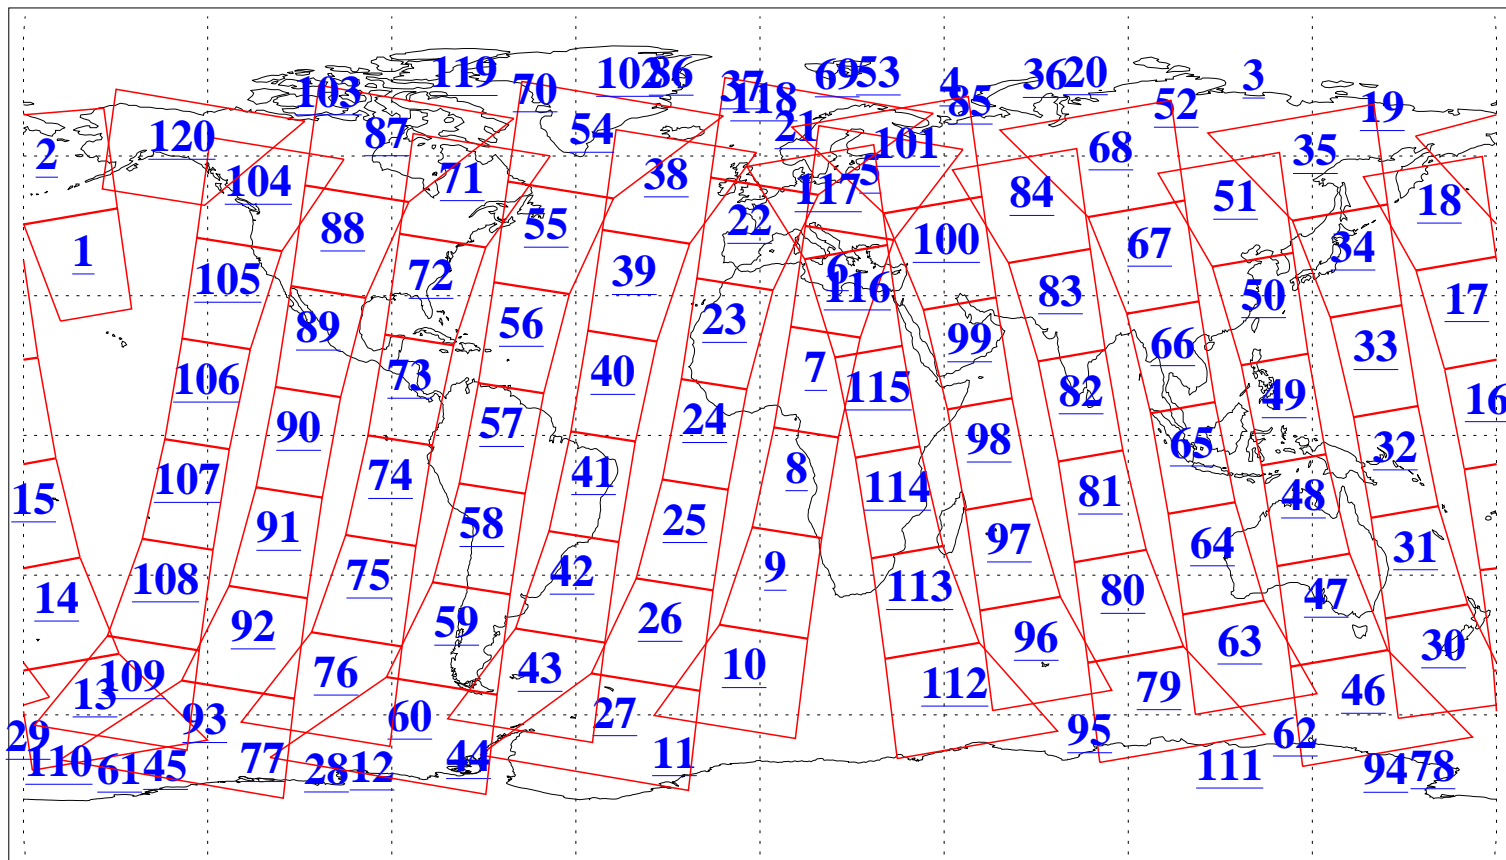

L1B Availability
AMSU Granules: 240
HSB Granules: 0
AIRS Granules: 240

5 Oct 2003
DoY 278
Aqua Day 519
Granules: 1 to 120

Granules: 121 to 240

Legend: AMSU Available, HSB Available, AIRS Available

L1B Availability
AMSU Granules: 240
HSB Granules: 0
AIRS Granules: 240

5 Oct 2003
DoY 278
Aqua Day 519

Ascending Granules

Descending Granules

Legend: AMSU Available, HSB Available, AIRS Available

L1B Availability
AMSU Granules: 240
HSB Granules: 0
AIRS Granules: 240

5 Oct 2003
DoY 278
Aqua Day 519

Northern Hemisphere Granules

Southern Hemisphere Granules

Legend: AMSU Available, HSB Available, AIRS Available