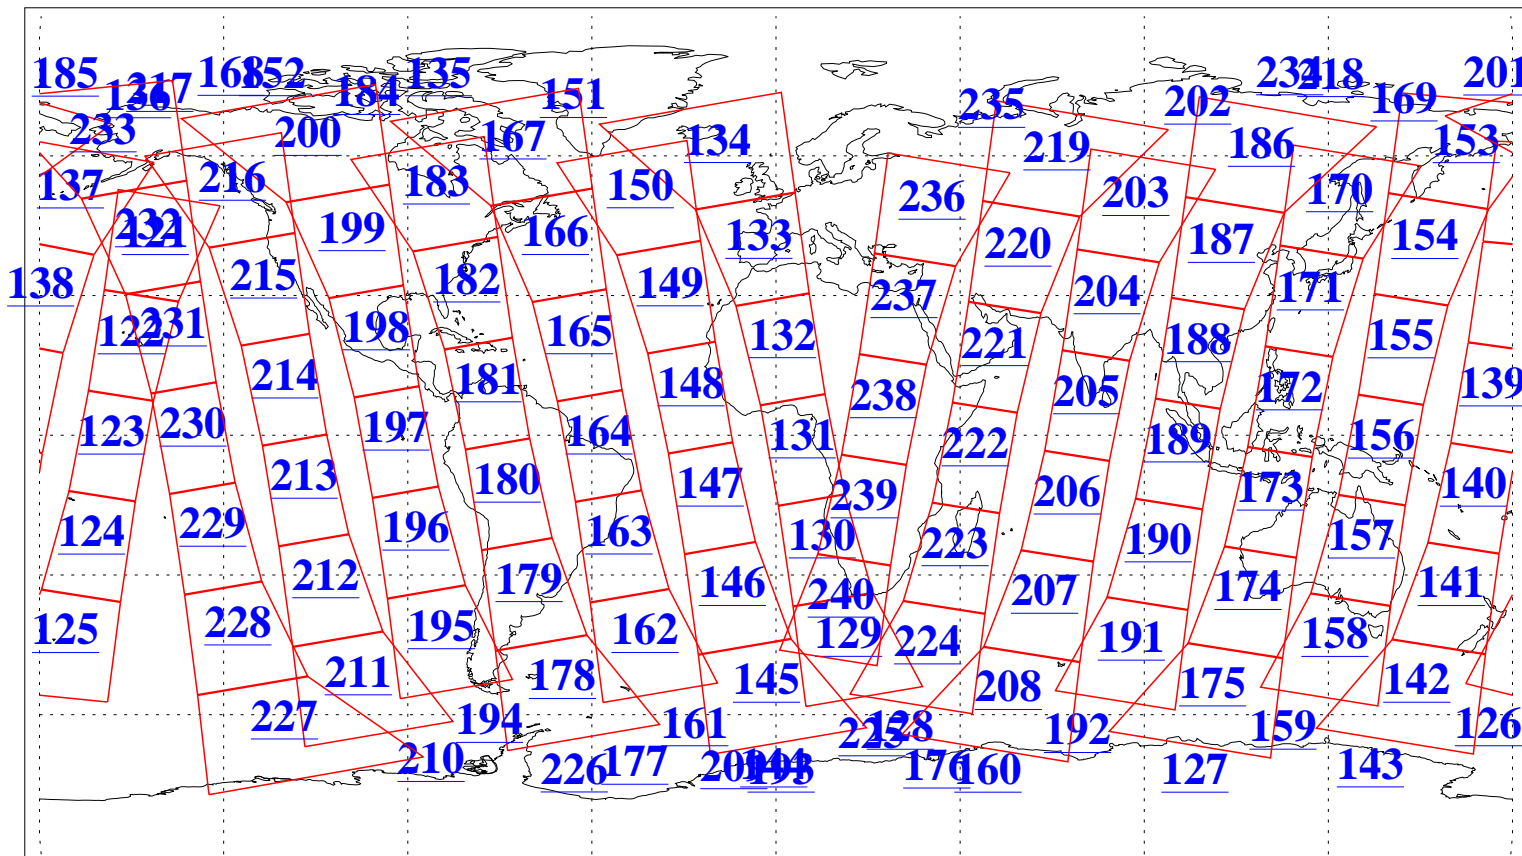

L1B Availability
AMSU Granules: 240
HSB Granules: 0
AIRS Granules: 240

5 Oct 2003
DoY 278
Aqua Day 519
Granules: 1 to 120

Granules: 121 to 240

Legend: AMSU Available, HSB Available, AIRS Available

L1B Availability
AMSU Granules: 240
HSB Granules: 0
AIRS Granules: 240

5 Oct 2003
DoY 278
Aqua Day 519

Ascending Granules

Descending Granules

Legend: AMSU Available, HSB Available, AIRS Available

L1B Availability
AMSU Granules: 240
HSB Granules: 0
AIRS Granules: 240

5 Oct 2003
DoY 278
Aqua Day 519

Northern Hemisphere Granules

Southern Hemisphere Granules

Legend: AMSU Available, HSB Available, AIRS Available