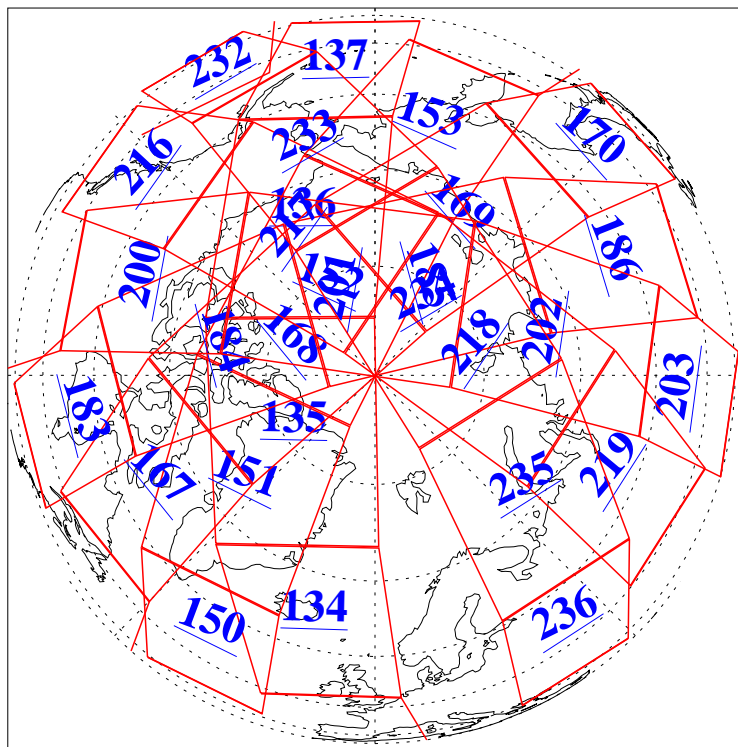

L1B Availability
AMSU Granules: 240
HSB Granules: 0
AIRS Granules: 240

5 Oct 2003
DoY 278
Aqua Day 519
Granules: 1 to 120

Granules: 121 to 240

Legend: AMSU Available, HSB Available, AIRS Available

L1B Availability
AMSU Granules: 240
HSB Granules: 0
AIRS Granules: 240

5 Oct 2003
DoY 278
Aqua Day 519

Ascending Granules

Descending Granules

Legend: AMSU Available, HSB Available, AIRS Available

L1B Availability
AMSU Granules: 240
HSB Granules: 0
AIRS Granules: 240

5 Oct 2003
DoY 278
Aqua Day 519

Northern Hemisphere Granules

Southern Hemisphere Granules

Legend: AMSU Available, HSB Available, AIRS Available