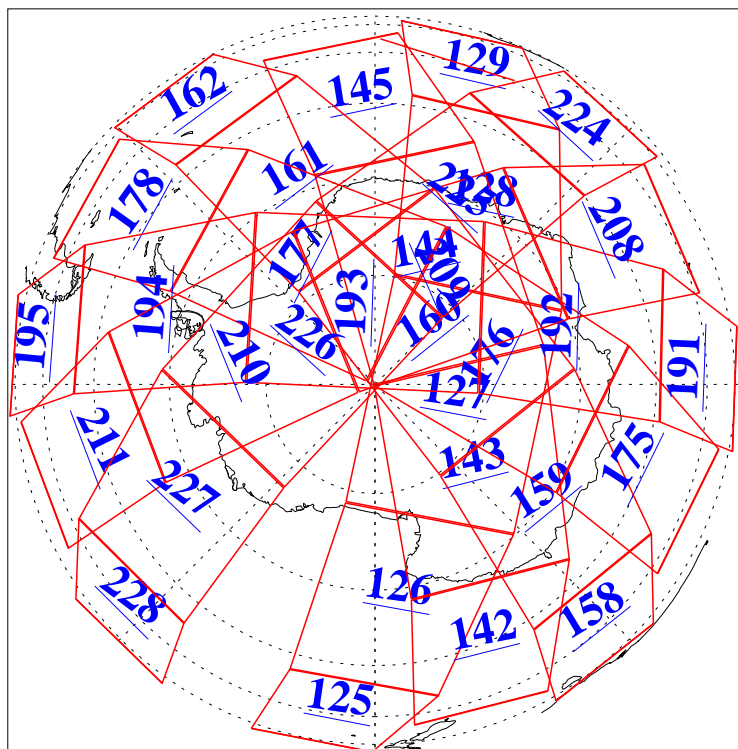

L1B Availability
AMSU Granules: 240
HSB Granules: 0
AIRS Granules: 240

5 Oct 2003
DoY 278
Aqua Day 519
Granules: 1 to 120

Granules: 121 to 240

Legend: AMSU Available, HSB Available, AIRS Available

L1B Availability
AMSU Granules: 240
HSB Granules: 0
AIRS Granules: 240

5 Oct 2003
DoY 278
Aqua Day 519

Ascending Granules

Descending Granules

Legend: AMSU Available, HSB Available, AIRS Available

L1B Availability
AMSU Granules: 240
HSB Granules: 0
AIRS Granules: 240

5 Oct 2003
DoY 278
Aqua Day 519

Northern Hemisphere Granules

Southern Hemisphere Granules

Legend: AMSU Available, HSB Available, AIRS Available