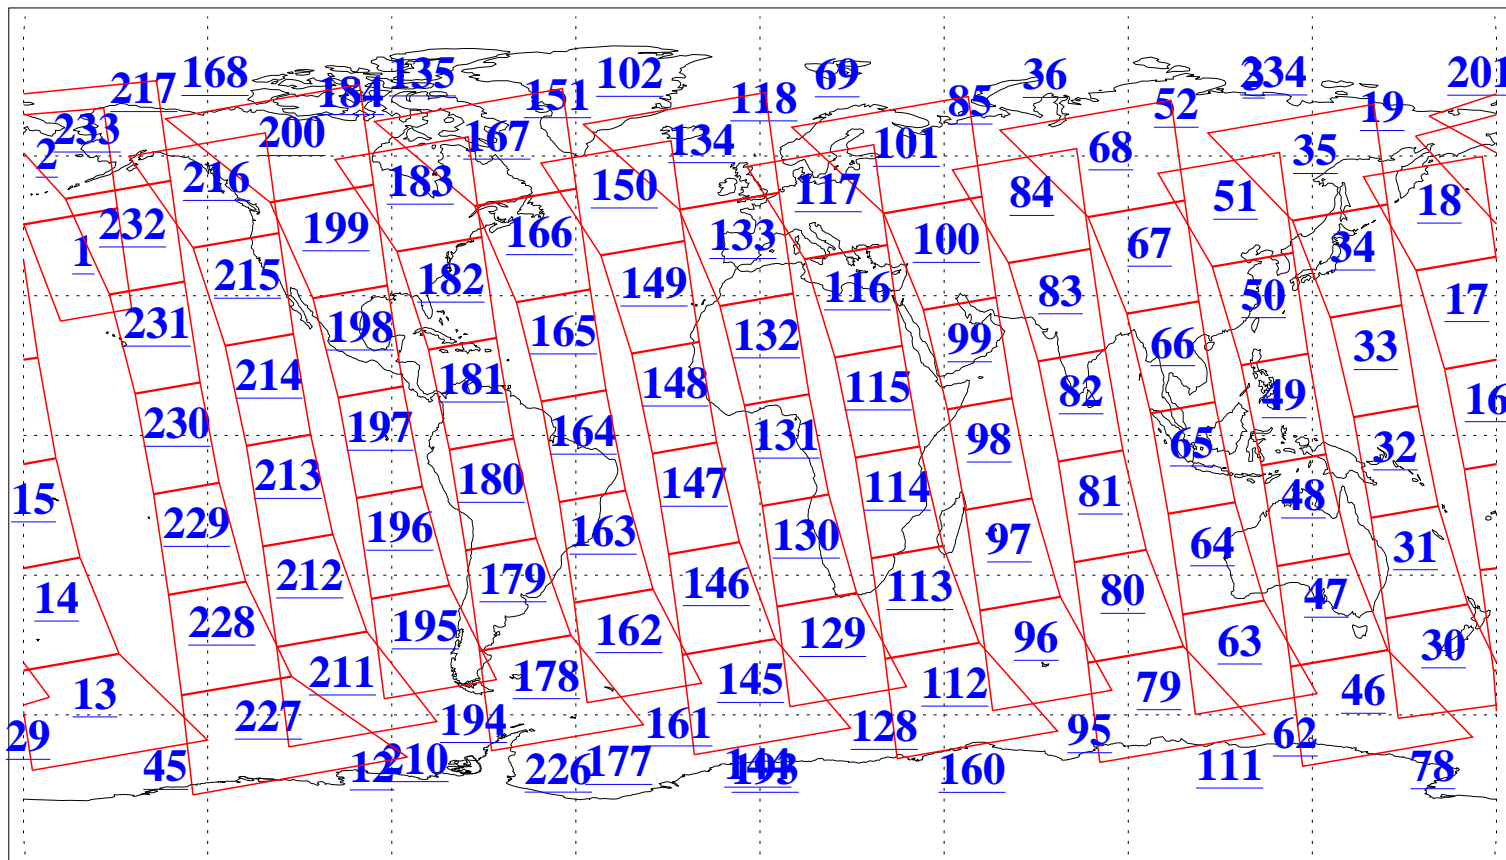

L1B Availability
AMSU Granules: 240
HSB Granules: 0
AIRS Granules: 240

5 Oct 2003
DoY 278
Aqua Day 519
Granules: 1 to 120

Granules: 121 to 240

Legend: AMSU Available, HSB Available, AIRS Available

L1B Availability
AMSU Granules: 240
HSB Granules: 0
AIRS Granules: 240

5 Oct 2003
DoY 278
Aqua Day 519

Ascending Granules

Descending Granules

Legend: AMSU Available, HSB Available, AIRS Available

L1B Availability
AMSU Granules: 240
HSB Granules: 0
AIRS Granules: 240

5 Oct 2003
DoY 278
Aqua Day 519

Northern Hemisphere Granules

Southern Hemisphere Granules

Legend: AMSU Available, HSB Available, AIRS Available