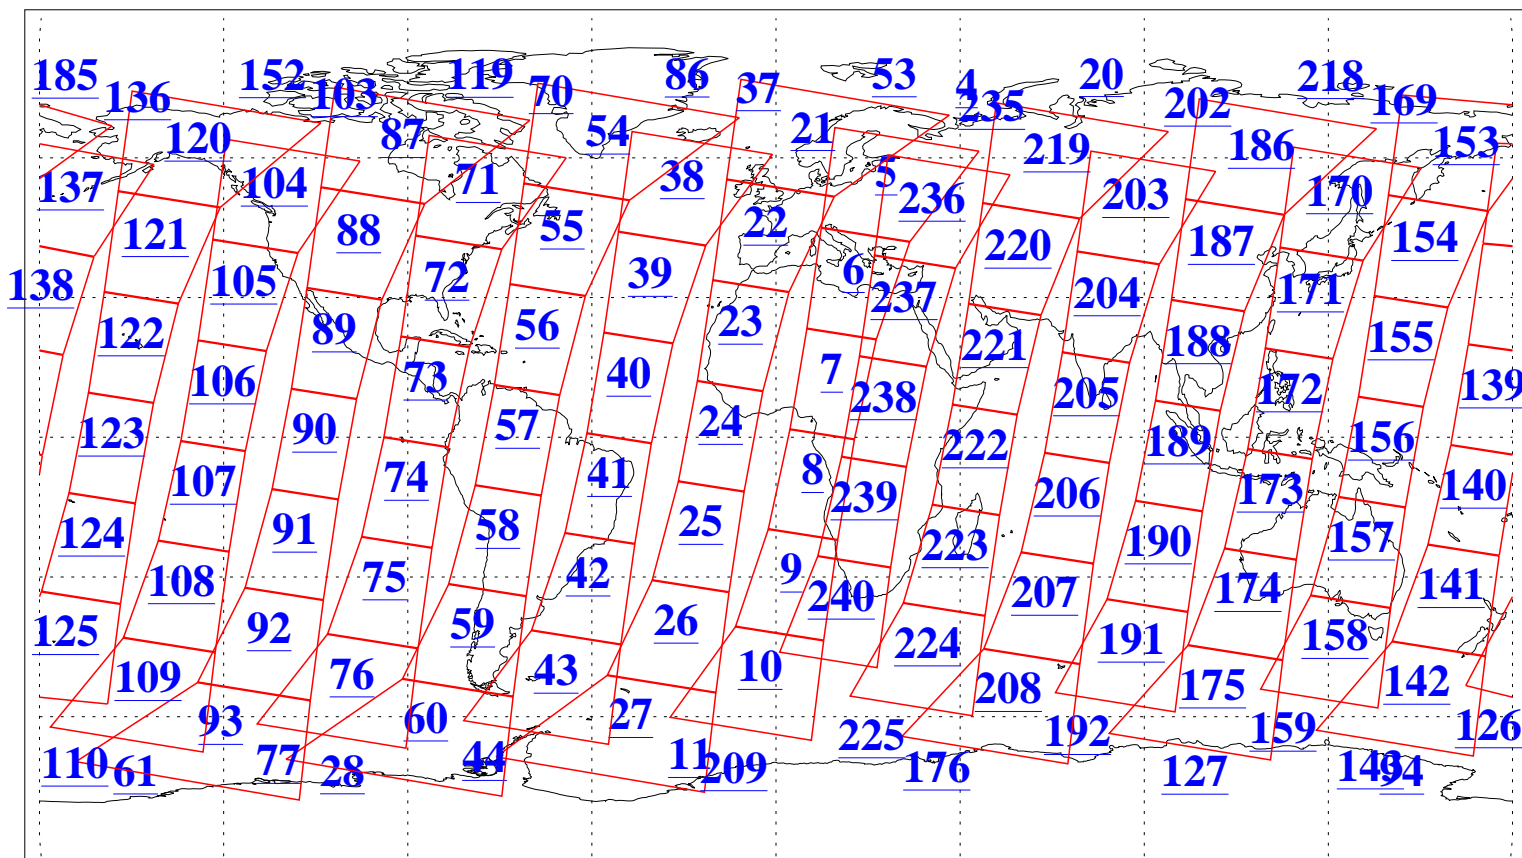

L1B Availability
AMSU Granules: 240
HSB Granules: 0
AIRS Granules: 240

5 Oct 2003
DoY 278
Aqua Day 519
Granules: 1 to 120

Granules: 121 to 240

Legend: AMSU Available, HSB Available, AIRS Available

L1B Availability
AMSU Granules: 240
HSB Granules: 0
AIRS Granules: 240

5 Oct 2003
DoY 278
Aqua Day 519

Ascending Granules

Descending Granules

Legend: AMSU Available, HSB Available, AIRS Available

L1B Availability
AMSU Granules: 240
HSB Granules: 0
AIRS Granules: 240

5 Oct 2003
DoY 278
Aqua Day 519

Northern Hemisphere Granules

Southern Hemisphere Granules

Legend: AMSU Available, HSB Available, AIRS Available