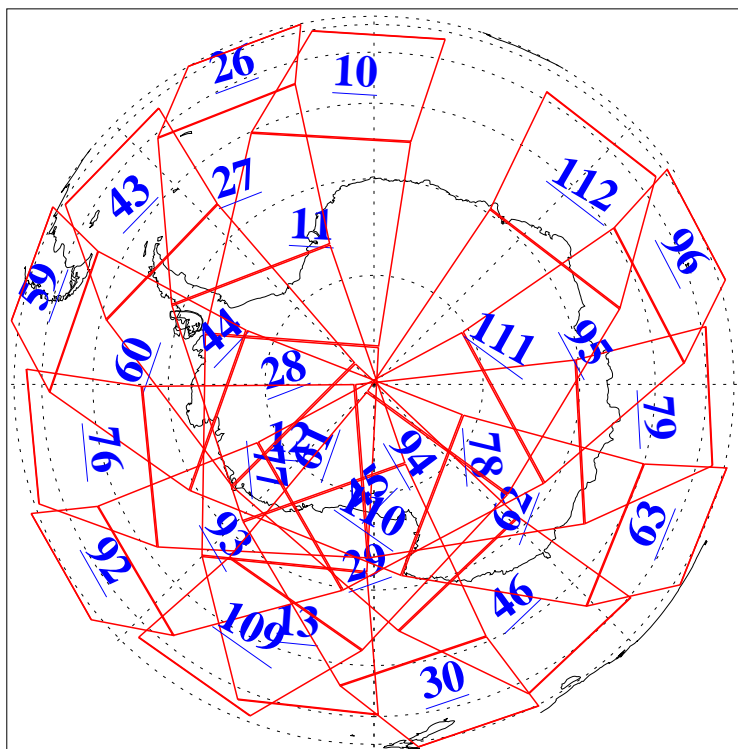

L1B Availability
AMSU Granules: 240
HSB Granules: 0
AIRS Granules: 240

5 Oct 2003
DoY 278
Aqua Day 519
Granules: 1 to 120

Granules: 121 to 240

Legend: AMSU Available, HSB Available, AIRS Available

L1B Availability
AMSU Granules: 240
HSB Granules: 0
AIRS Granules: 240

5 Oct 2003
DoY 278
Aqua Day 519

Ascending Granules

Descending Granules

Legend: AMSU Available, HSB Available, AIRS Available

L1B Availability
AMSU Granules: 240
HSB Granules: 0
AIRS Granules: 240

5 Oct 2003
DoY 278
Aqua Day 519

Northern Hemisphere Granules

Southern Hemisphere Granules

Legend: AMSU Available, HSB Available, AIRS Available