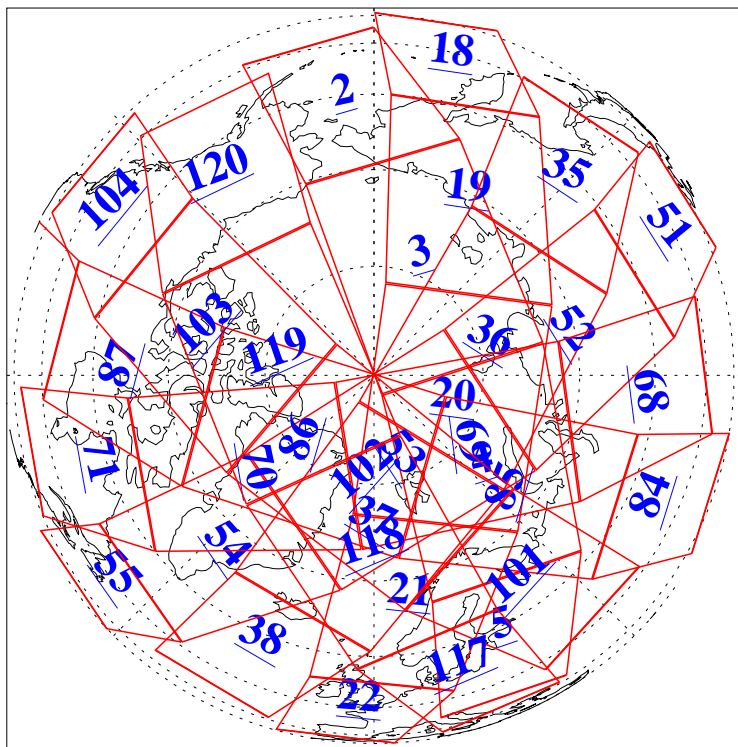

L1B Availability
AMSU Granules: 240
HSB Granules: 0
AIRS Granules: 240

5 Oct 2003
DoY 278
Aqua Day 519
Granules: 1 to 120

Granules: 121 to 240

Legend: AMSU Available, HSB Available, AIRS Available

L1B Availability
AMSU Granules: 240
HSB Granules: 0
AIRS Granules: 240

5 Oct 2003
DoY 278
Aqua Day 519

Ascending Granules

Descending Granules

Legend: AMSU Available, HSB Available, AIRS Available

L1B Availability
AMSU Granules: 240
HSB Granules: 0
AIRS Granules: 240

5 Oct 2003
DoY 278
Aqua Day 519

Northern Hemisphere Granules

Southern Hemisphere Granules

Legend: AMSU Available, HSB Available, AIRS Available