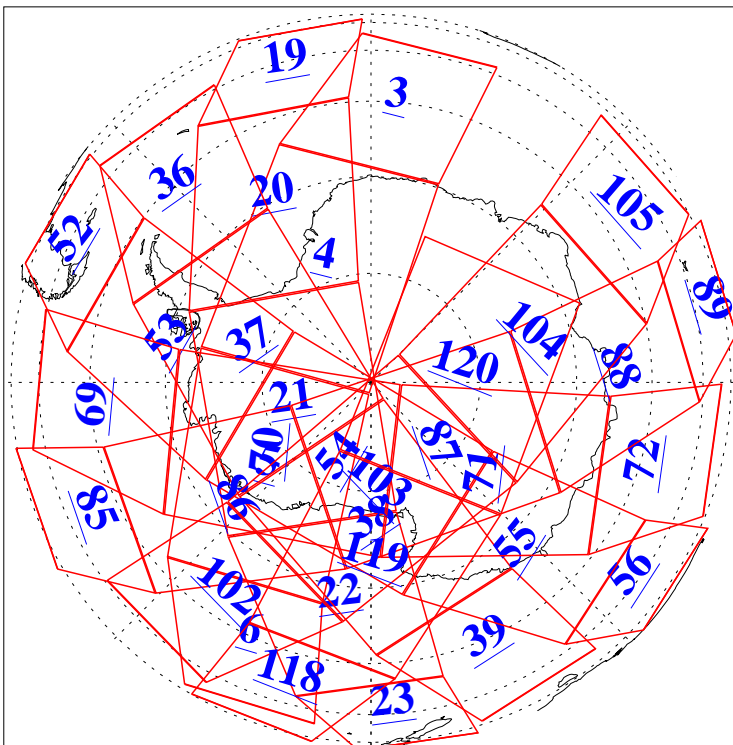

Legend: AMSU Available, HSB Available, AIRS Available