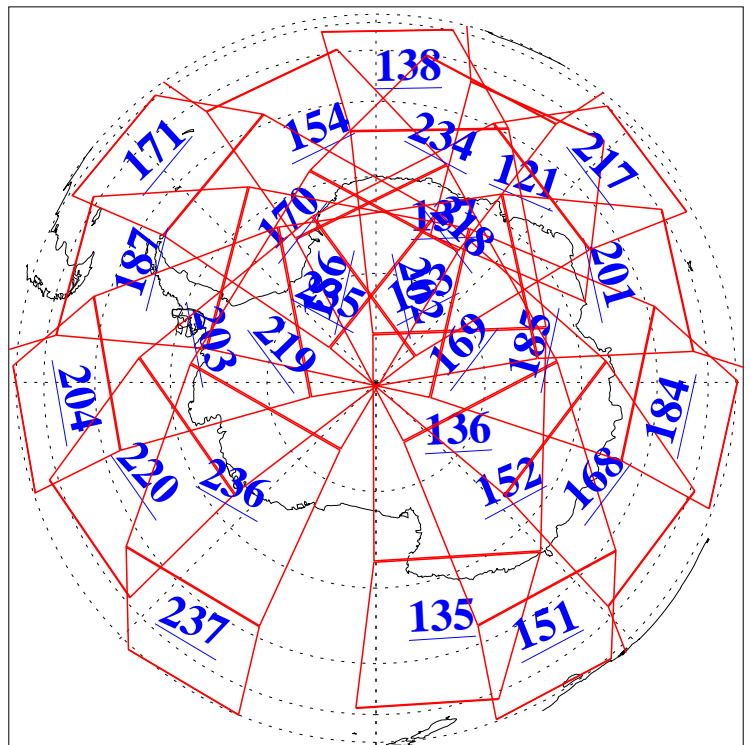

Legend: AMSU Available, HSB Available, AIRS Available