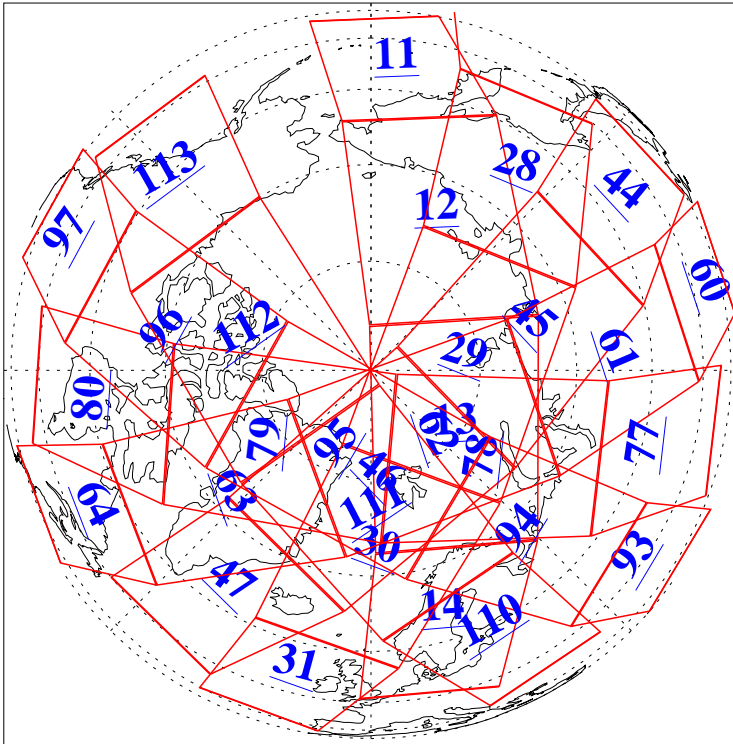

L1B Availability  
AMSU Granules: 240  
HSB Granules: 0  
AIRS Granules: 240

4 Oct 2003  
DoY 277  
Aqua Day 518  
Granules: 1 to 120

Granules: 121 to 240

Legend: AMSU Available, HSB Available, AIRS Available

L1B Availability  
AMSU Granules: 240  
HSB Granules: 0  
AIRS Granules: 240

4 Oct 2003  
DoY 277  
Aqua Day 518

Ascending Granules

Descending Granules

Legend: AMSU Available, HSB Available, AIRS Available

### Northern Hemisphere Granules