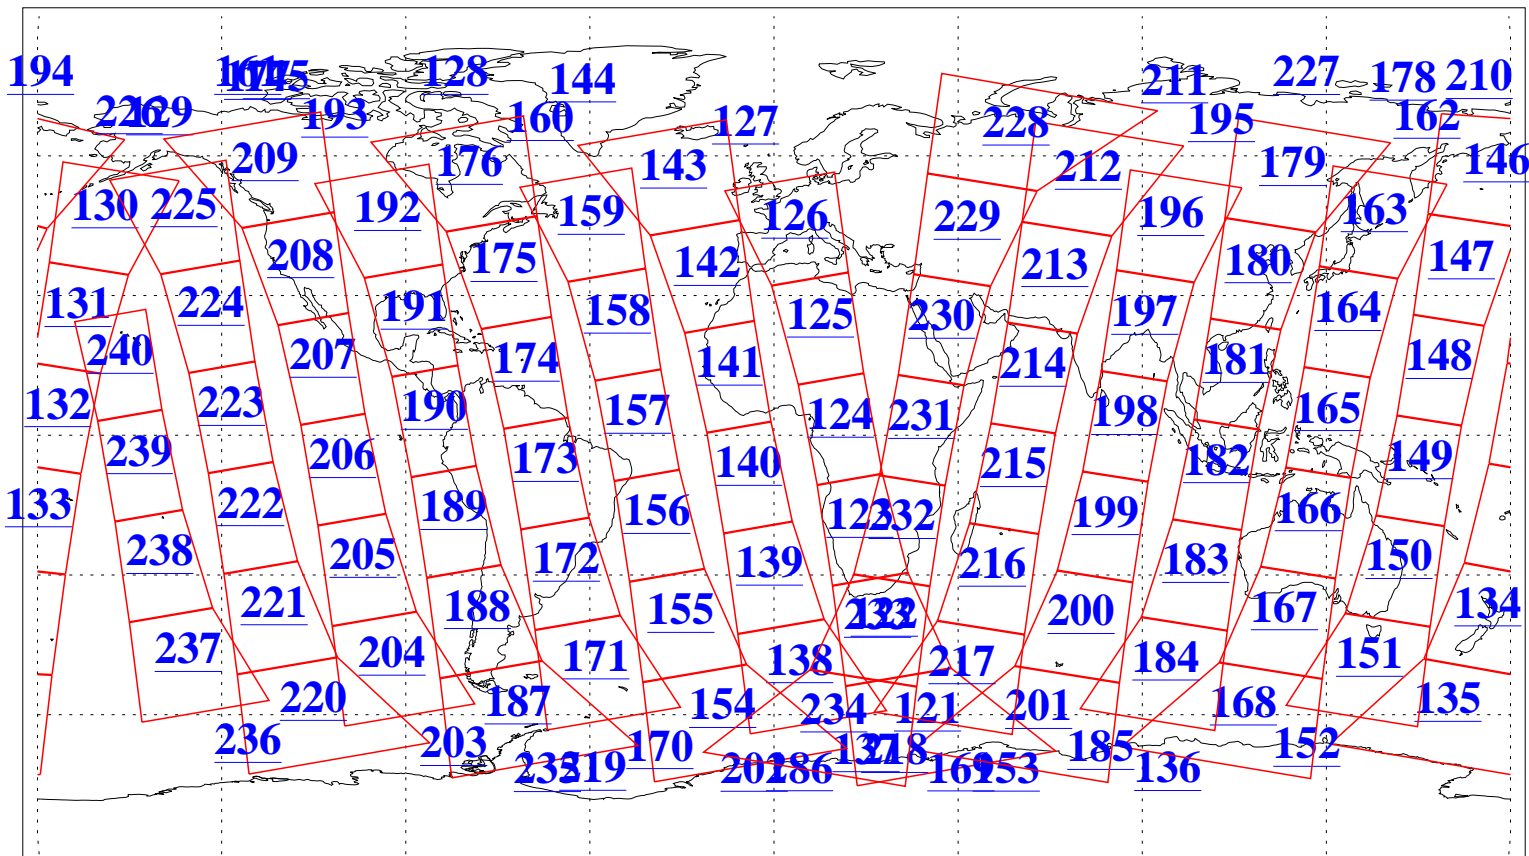

L1B Availability  
AMSU Granules: 240  
HSB Granules: 0  
AIRS Granules: 240

4 Oct 2003  
DoY 277  
Aqua Day 518  
Granules: 1 to 120

Granules: 121 to 240

Legend: AMSU Available, HSB Available, AIRS Available

L1B Availability  
AMSU Granules: 240  
HSB Granules: 0  
AIRS Granules: 240

4 Oct 2003  
DoY 277  
Aqua Day 518

Ascending Granules

Descending Granules

Legend: AMSU Available, HSB Available, AIRS Available