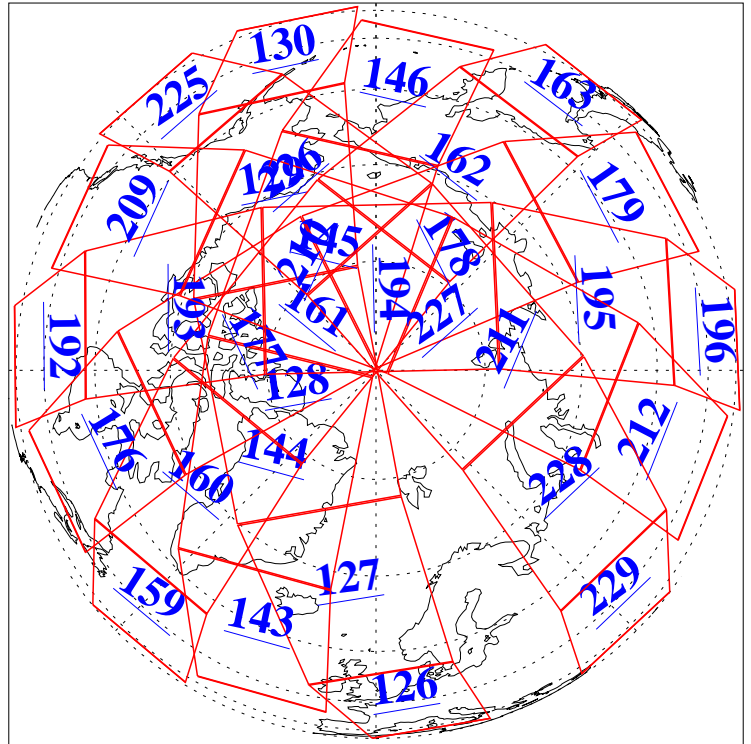

L1B Availability  
AMSU Granules: 240  
HSB Granules: 0  
AIRS Granules: 240

4 Oct 2003  
DoY 277  
Aqua Day 518  
Granules: 1 to 120

Granules: 121 to 240

Legend: AMSU Available, HSB Available, AIRS Available

L1B Availability  
AMSU Granules: 240  
HSB Granules: 0  
AIRS Granules: 240

4 Oct 2003  
DoY 277  
Aqua Day 518

Ascending Granules

Descending Granules

Legend: AMSU Available, HSB Available, AIRS Available

### Northern Hemisphere Granules