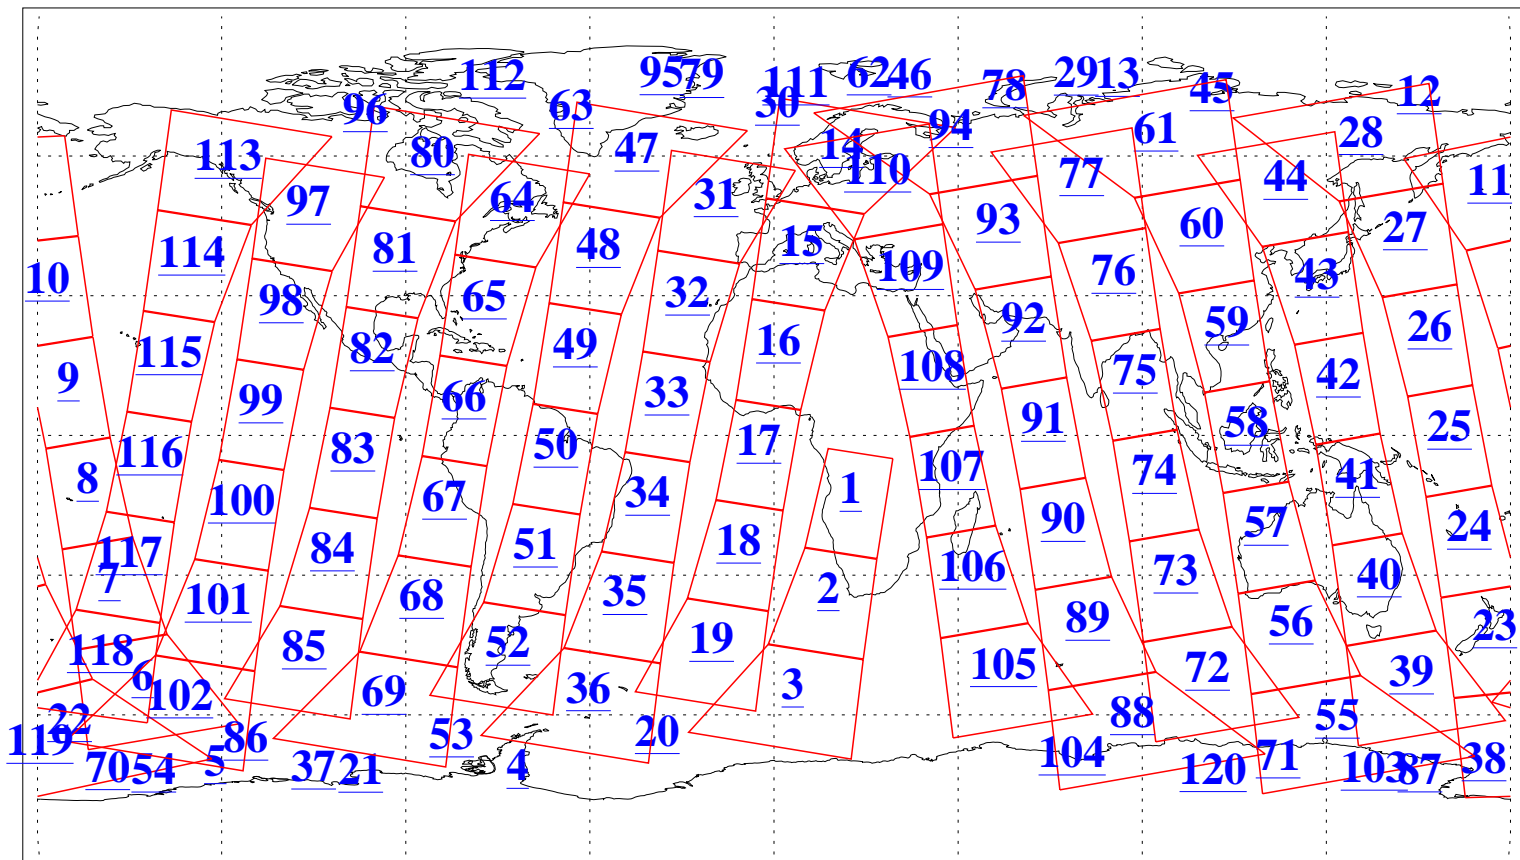

L1B Availability  
AMSU Granules: 240  
HSB Granules: 0  
AIRS Granules: 240

4 Oct 2003  
DoY 277  
Aqua Day 518  
Granules: 1 to 120

Granules: 121 to 240

Legend: AMSU Available, HSB Available, AIRS Available

L1B Availability  
AMSU Granules: 240  
HSB Granules: 0  
AIRS Granules: 240

4 Oct 2003  
DoY 277  
Aqua Day 518

Ascending Granules

Descending Granules

Legend: AMSU Available, HSB Available, AIRS Available

### Northern Hemisphere Granules