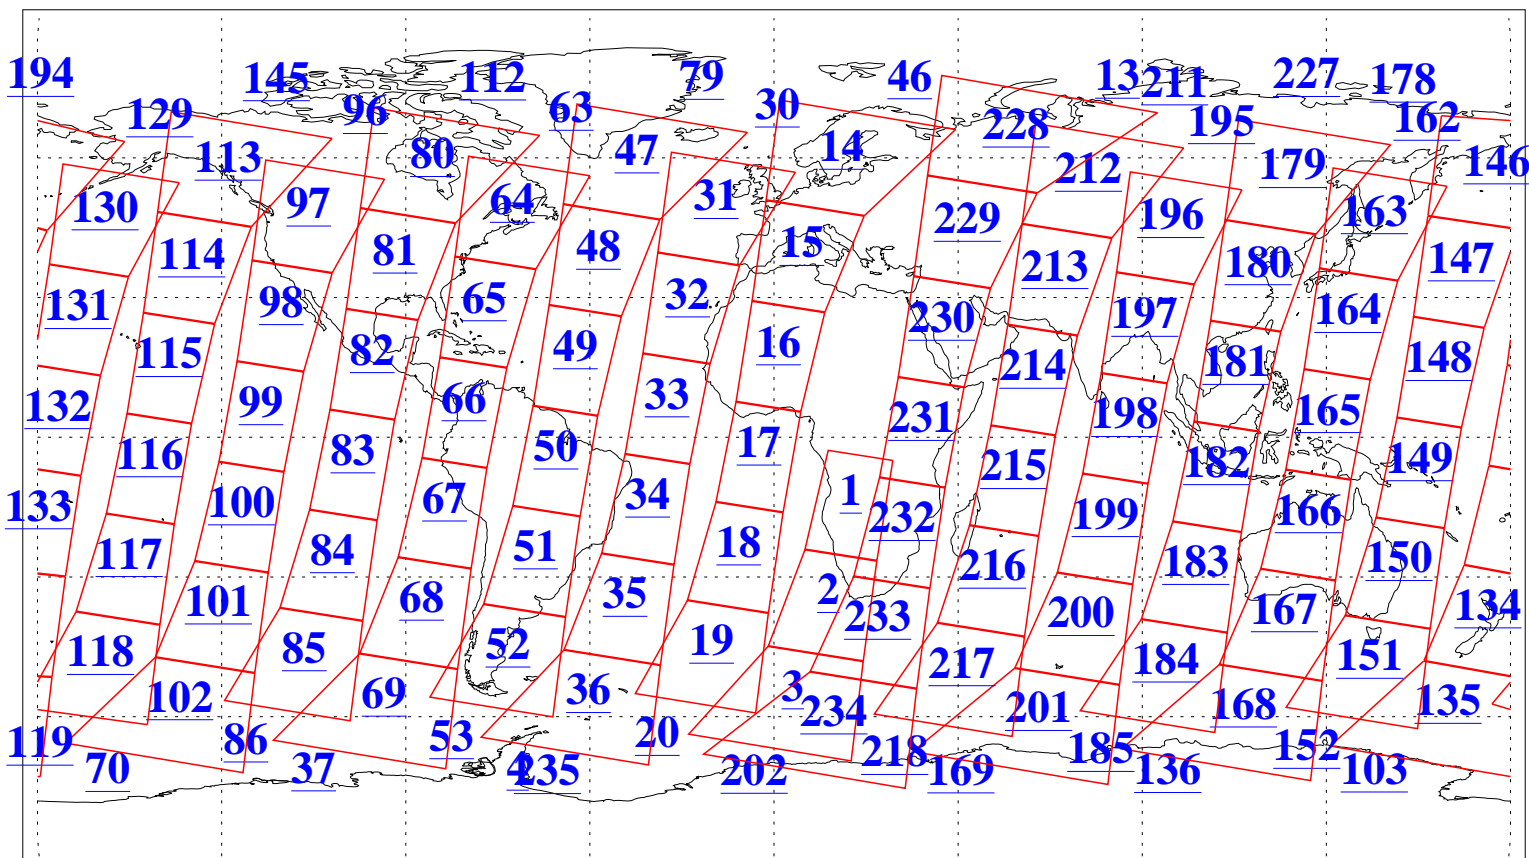

L1B Availability  
AMSU Granules: 240  
HSB Granules: 0  
AIRS Granules: 240

4 Oct 2003  
DoY 277  
Aqua Day 518  
Granules: 1 to 120

Granules: 121 to 240

Legend: AMSU Available, HSB Available, AIRS Available

L1B Availability  
AMSU Granules: 240  
HSB Granules: 0  
AIRS Granules: 240

4 Oct 2003  
DoY 277  
Aqua Day 518

Ascending Granules

Descending Granules

Legend: AMSU Available, HSB Available, AIRS Available