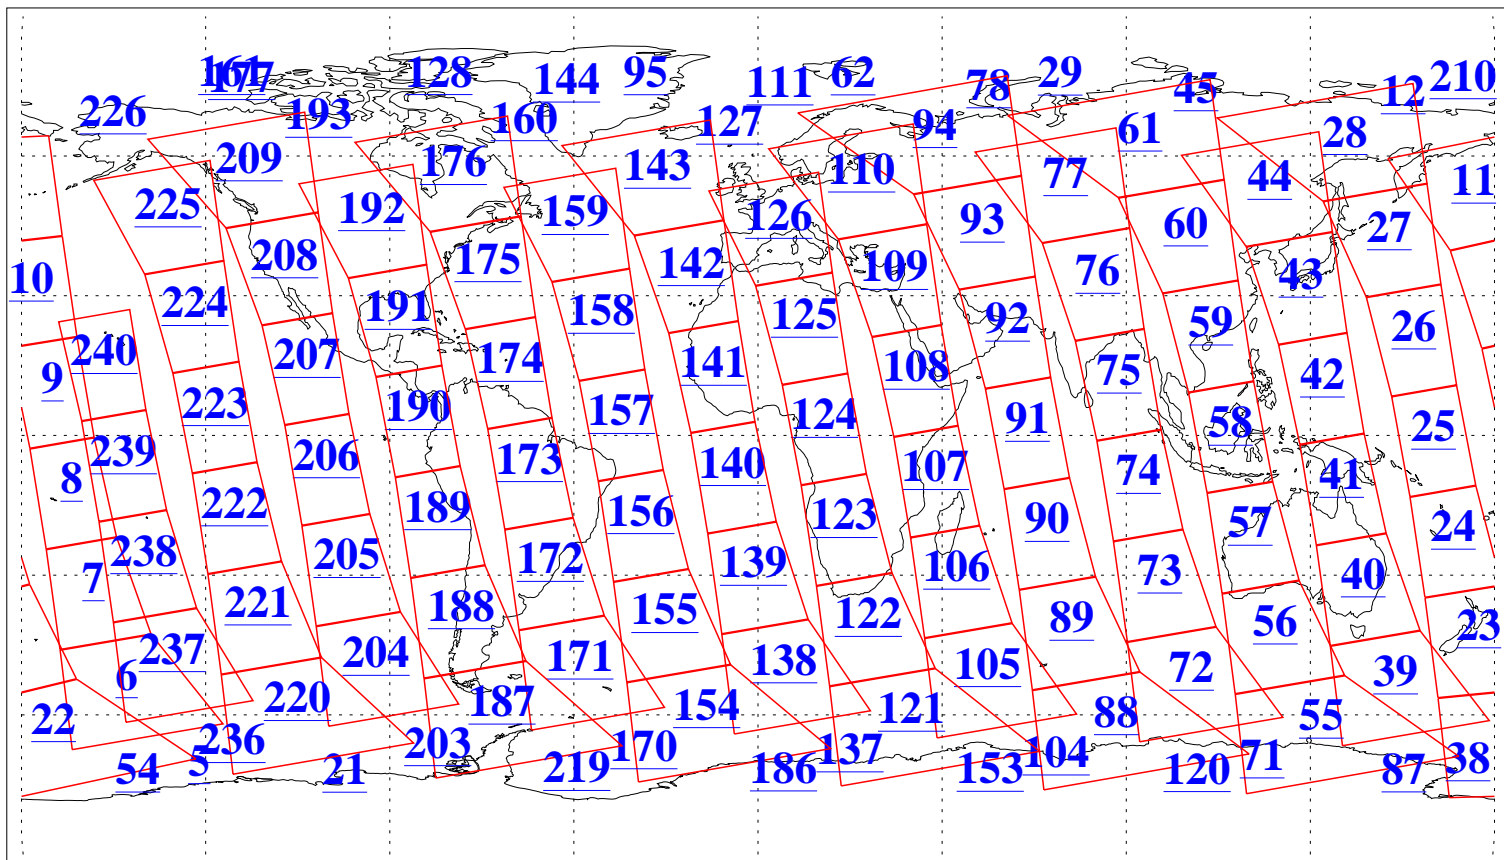

L1B Availability  
AMSU Granules: 240  
HSB Granules: 0  
AIRS Granules: 240

4 Oct 2003  
DoY 277  
Aqua Day 518  
Granules: 1 to 120

Granules: 121 to 240

Legend: AMSU Available, HSB Available, AIRS Available

L1B Availability  
AMSU Granules: 240  
HSB Granules: 0  
AIRS Granules: 240

4 Oct 2003  
DoY 277  
Aqua Day 518

Ascending Granules

Descending Granules

Legend: AMSU Available, HSB Available, AIRS Available