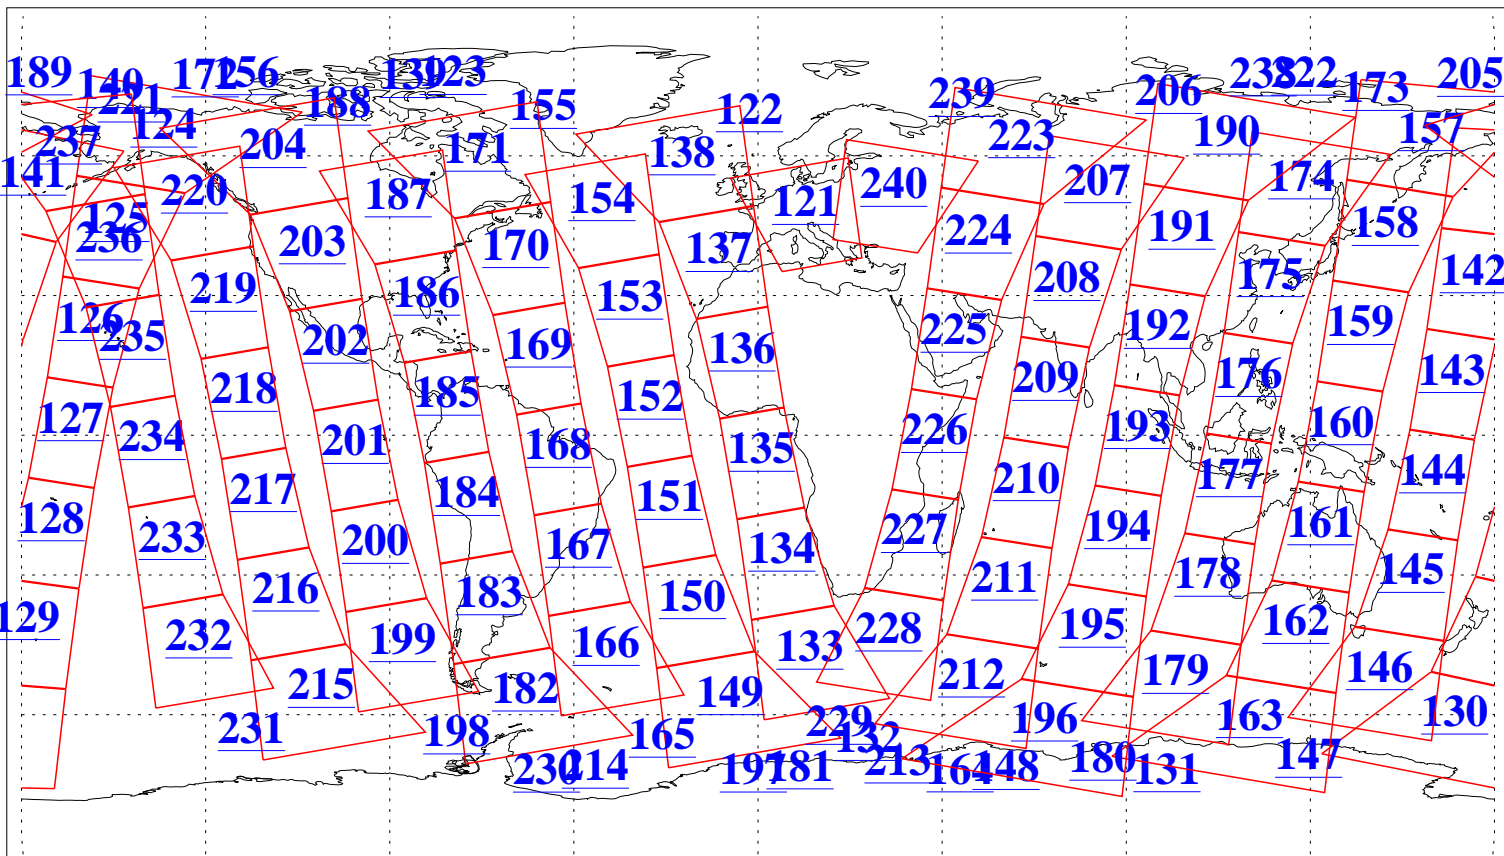

L1B Availability
AMSU Granules: 240
HSB Granules: 0
AIRS Granules: 240

1 Oct 2003
DoY 274
Aqua Day 515
Granules: 1 to 120

Granules: 121 to 240

Legend: AMSU Available, HSB Available, AIRS Available

L1B Availability
AMSU Granules: 240
HSB Granules: 0
AIRS Granules: 240

1 Oct 2003
DoY 274
Aqua Day 515

Ascending Granules

Descending Granules

Legend: AMSU Available, HSB Available, AIRS Available