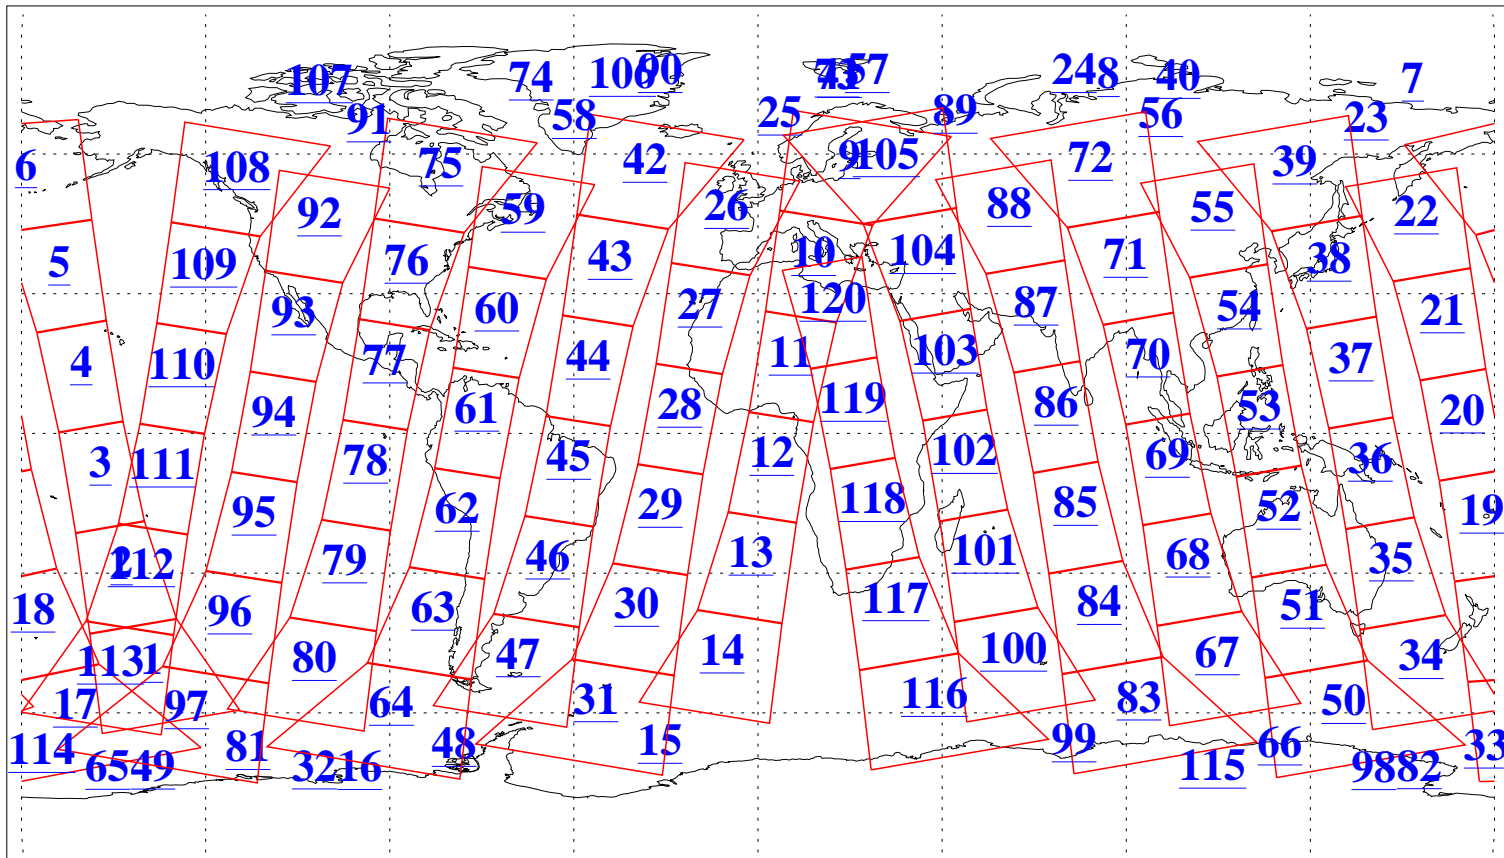

L1B Availability
AMSU Granules: 240
HSB Granules: 0
AIRS Granules: 240

1 Oct 2003
DoY 274
Aqua Day 515
Granules: 1 to 120

Granules: 121 to 240

Legend: AMSU Available, HSB Available, AIRS Available

L1B Availability
AMSU Granules: 240
HSB Granules: 0
AIRS Granules: 240

1 Oct 2003
DoY 274
Aqua Day 515

Ascending Granules

Descending Granules

Legend: AMSU Available, HSB Available, AIRS Available