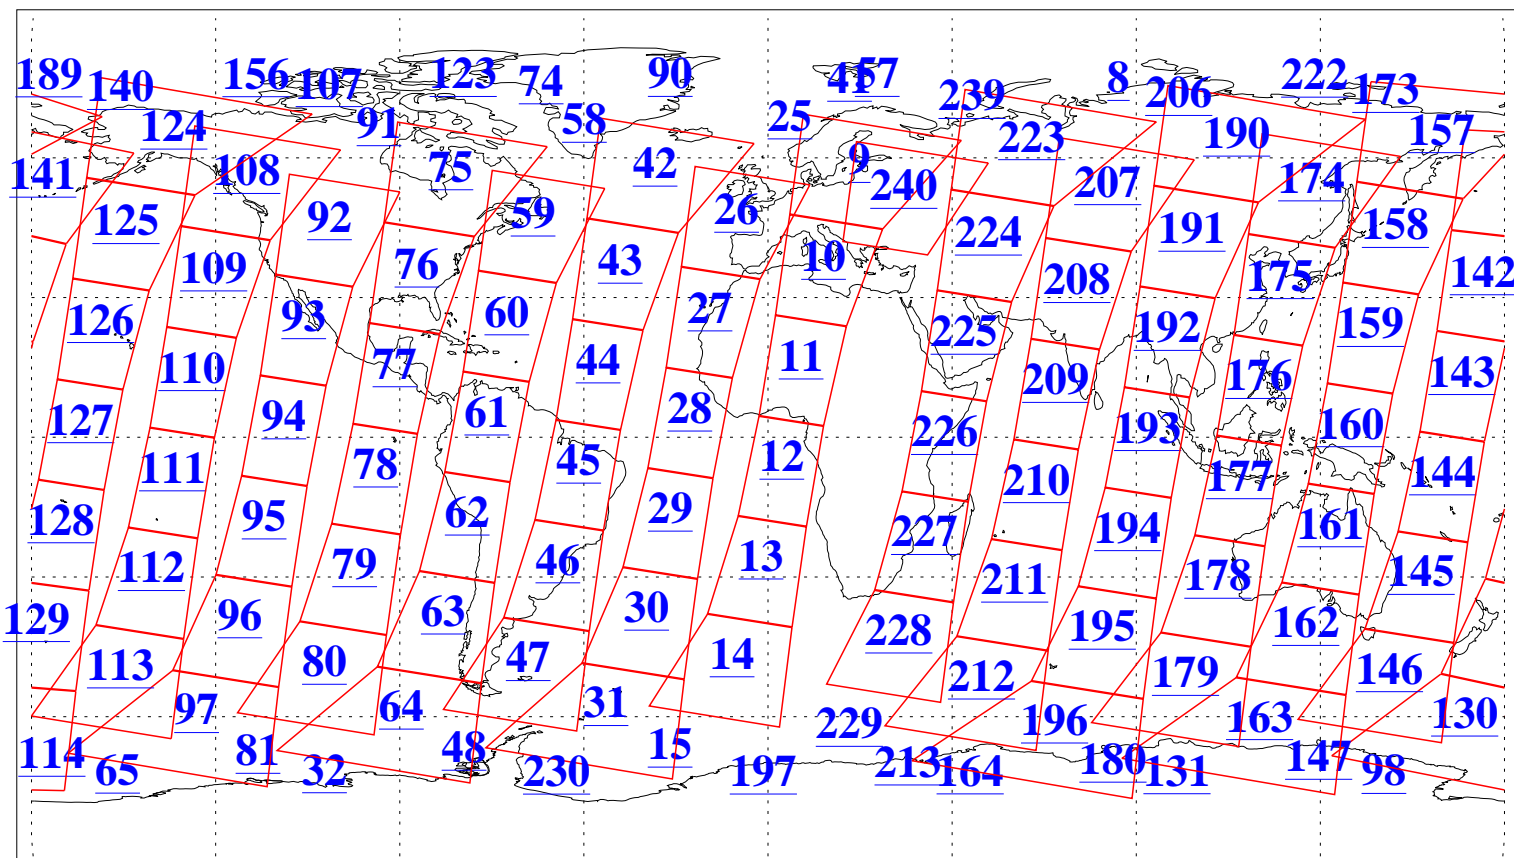

L1B Availability
AMSU Granules: 240
HSB Granules: 0
AIRS Granules: 240

1 Oct 2003
DoY 274
Aqua Day 515
Granules: 1 to 120

Granules: 121 to 240

Legend: AMSU Available, HSB Available, AIRS Available

L1B Availability
AMSU Granules: 240
HSB Granules: 0
AIRS Granules: 240

1 Oct 2003
DoY 274
Aqua Day 515

Ascending Granules

Descending Granules

Legend: AMSU Available, HSB Available, AIRS Available