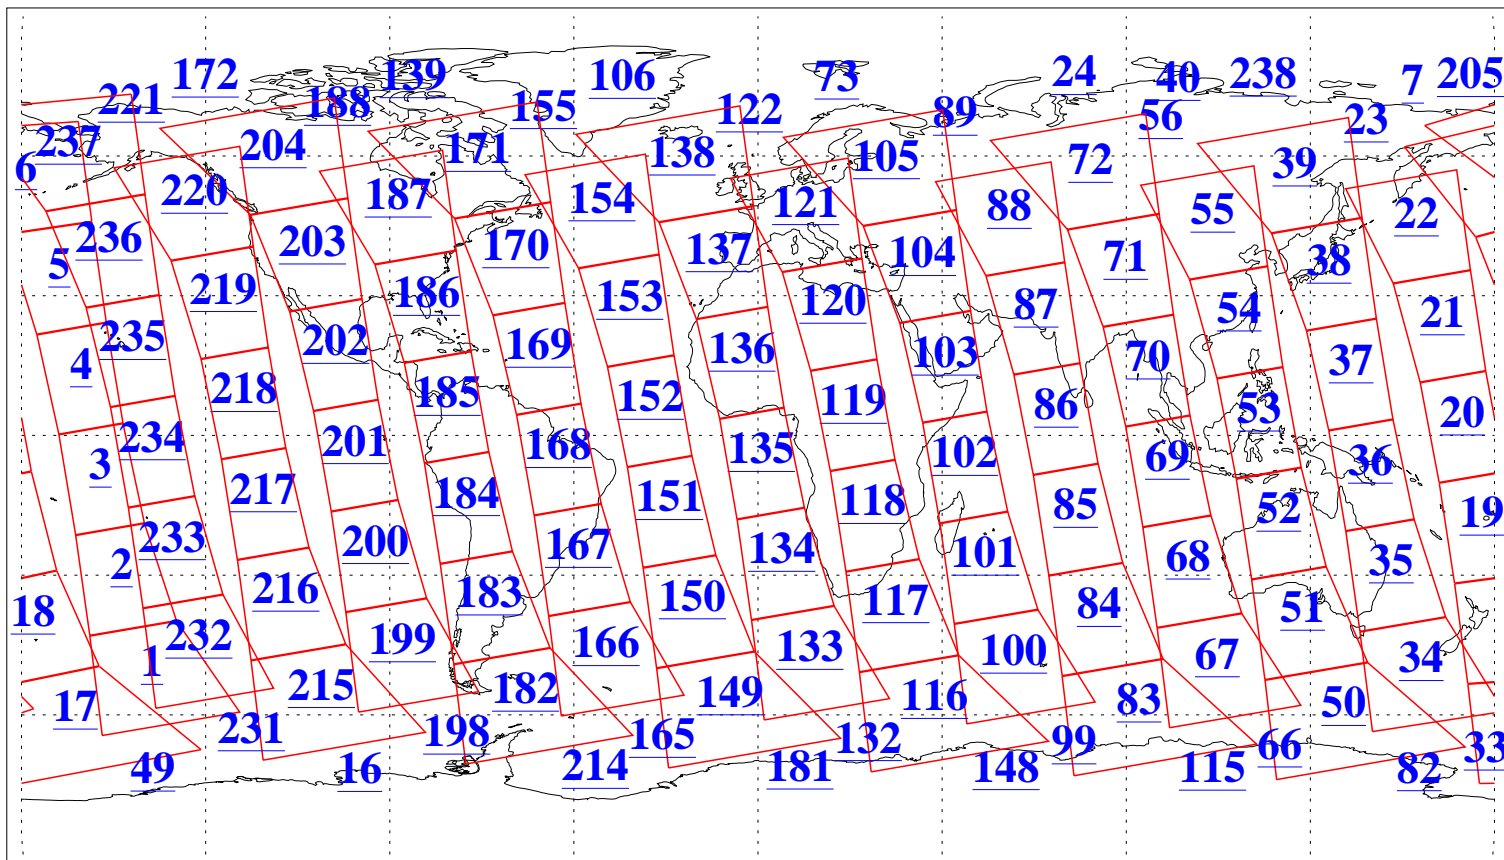

L1B Availability
AMSU Granules: 240
HSB Granules: 0
AIRS Granules: 240

1 Oct 2003
DoY 274
Aqua Day 515
Granules: 1 to 120

Granules: 121 to 240

Legend: AMSU Available, HSB Available, AIRS Available

L1B Availability
AMSU Granules: 240
HSB Granules: 0
AIRS Granules: 240

1 Oct 2003
DoY 274
Aqua Day 515

Ascending Granules

Descending Granules

Legend: AMSU Available, HSB Available, AIRS Available