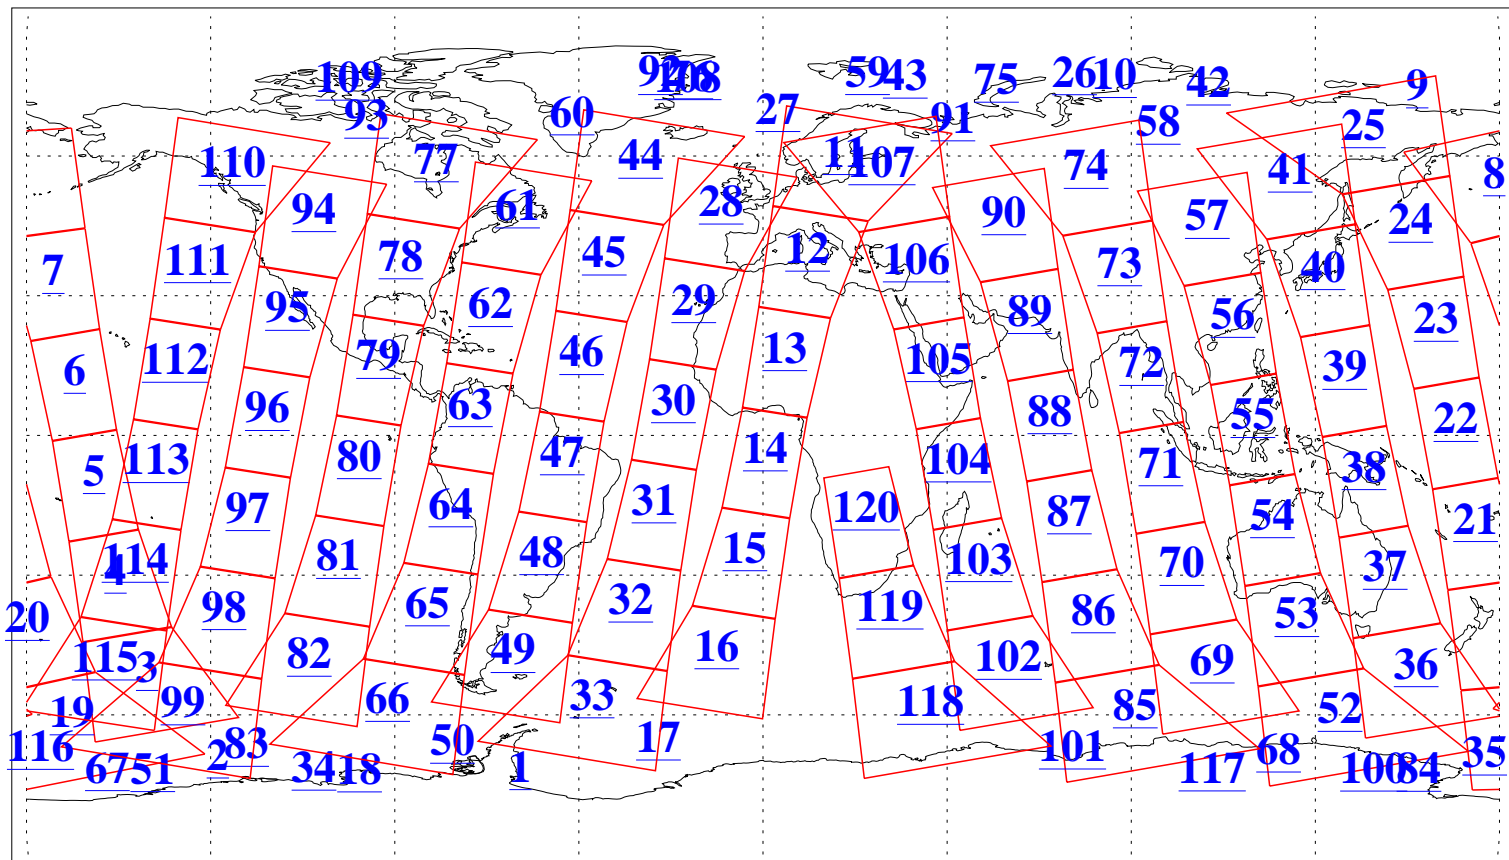

L1B Availability  
AMSU Granules: 240  
HSB Granules: 0  
AIRS Granules: 240

29 Sep 2003  
DoY 272  
Aqua Day 513  
Granules: 1 to 120

Granules: 121 to 240

Legend: AMSU Available, HSB Available, AIRS Available

L1B Availability  
AMSU Granules: 240  
HSB Granules: 0  
AIRS Granules: 240

29 Sep 2003  
DoY 272  
Aqua Day 513

Ascending Granules

Descending Granules

Legend: AMSU Available, HSB Available, AIRS Available

L1B Availability  
 AMSU Granules: 240  
 HSB Granules: 0  
 AIRS Granules: 240

29 Sep 2003  
 DoY 272  
 Aqua Day 513

Northern Hemisphere Granules

Southern Hemisphere Granules

Legend: AMSU Available, HSB Available, AIRS Available