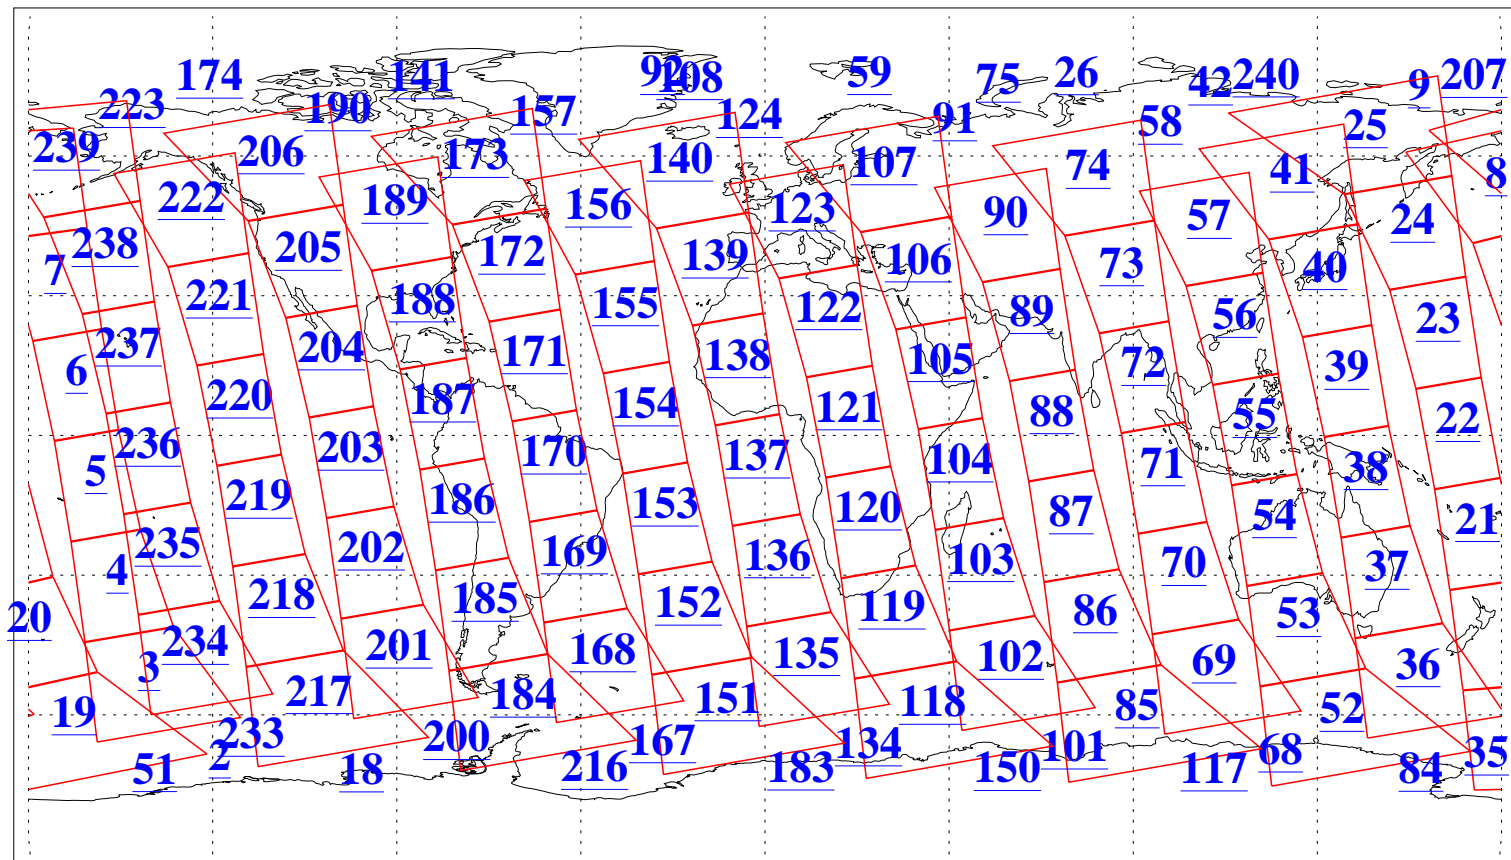

L1B Availability  
AMSU Granules: 240  
HSB Granules: 0  
AIRS Granules: 240

29 Sep 2003  
DoY 272  
Aqua Day 513  
Granules: 1 to 120

Granules: 121 to 240

Legend: AMSU Available, HSB Available, AIRS Available

L1B Availability  
AMSU Granules: 240  
HSB Granules: 0  
AIRS Granules: 240

29 Sep 2003  
DoY 272  
Aqua Day 513

Ascending Granules

Descending Granules

Legend: AMSU Available, HSB Available, AIRS Available

L1B Availability  
 AMSU Granules: 240  
 HSB Granules: 0  
 AIRS Granules: 240

29 Sep 2003  
 DoY 272  
 Aqua Day 513

Northern Hemisphere Granules

Southern Hemisphere Granules

Legend: AMSU Available, HSB Available, AIRS Available