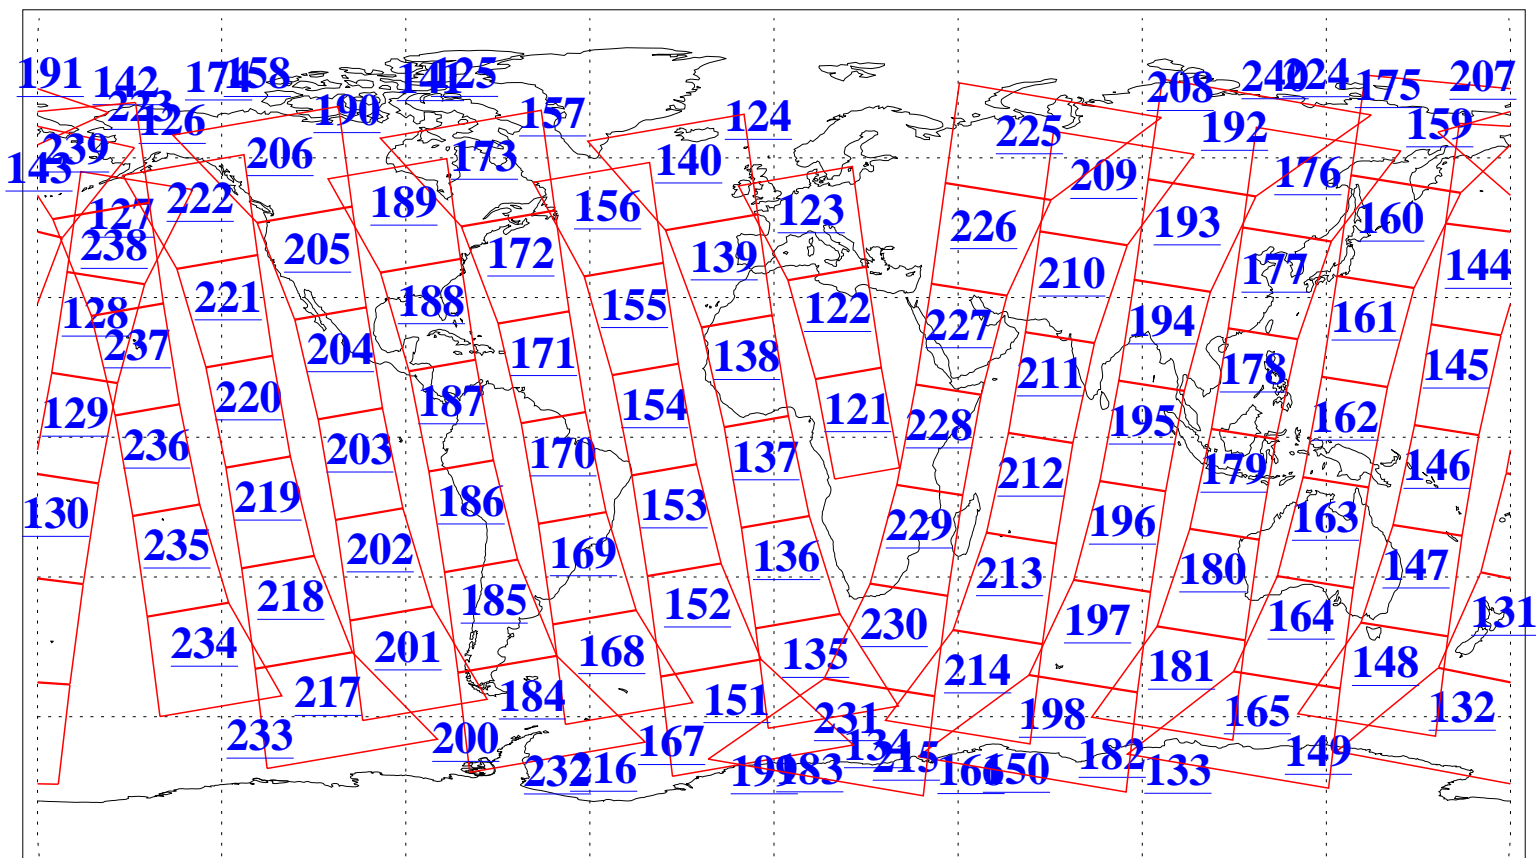

L1B Availability  
AMSU Granules: 240  
HSB Granules: 0  
AIRS Granules: 240

29 Sep 2003  
DoY 272  
Aqua Day 513  
Granules: 1 to 120

Granules: 121 to 240

Legend: AMSU Available, HSB Available, AIRS Available

L1B Availability  
AMSU Granules: 240  
HSB Granules: 0  
AIRS Granules: 240

29 Sep 2003  
DoY 272  
Aqua Day 513

Ascending Granules

Descending Granules

Legend: AMSU Available, HSB Available, AIRS Available

L1B Availability  
 AMSU Granules: 240  
 HSB Granules: 0  
 AIRS Granules: 240

29 Sep 2003  
 DoY 272  
 Aqua Day 513

Northern Hemisphere Granules

Southern Hemisphere Granules

Legend: AMSU Available, HSB Available, AIRS Available