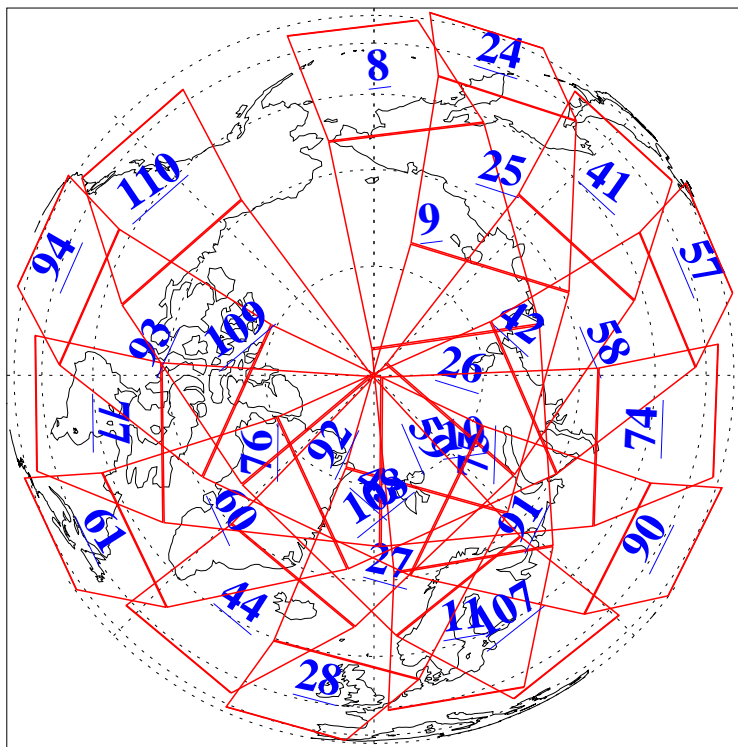

L1B Availability  
AMSU Granules: 240  
HSB Granules: 0  
AIRS Granules: 240

29 Sep 2003  
DoY 272  
Aqua Day 513  
Granules: 1 to 120

Granules: 121 to 240

Legend: AMSU Available, HSB Available, AIRS Available

L1B Availability  
AMSU Granules: 240  
HSB Granules: 0  
AIRS Granules: 240

29 Sep 2003  
DoY 272  
Aqua Day 513

Ascending Granules

Descending Granules

Legend: AMSU Available, HSB Available, AIRS Available

L1B Availability  
 AMSU Granules: 240  
 HSB Granules: 0  
 AIRS Granules: 240

29 Sep 2003  
 DoY 272  
 Aqua Day 513

Northern Hemisphere Granules

Southern Hemisphere Granules

Legend: AMSU Available, HSB Available, AIRS Available