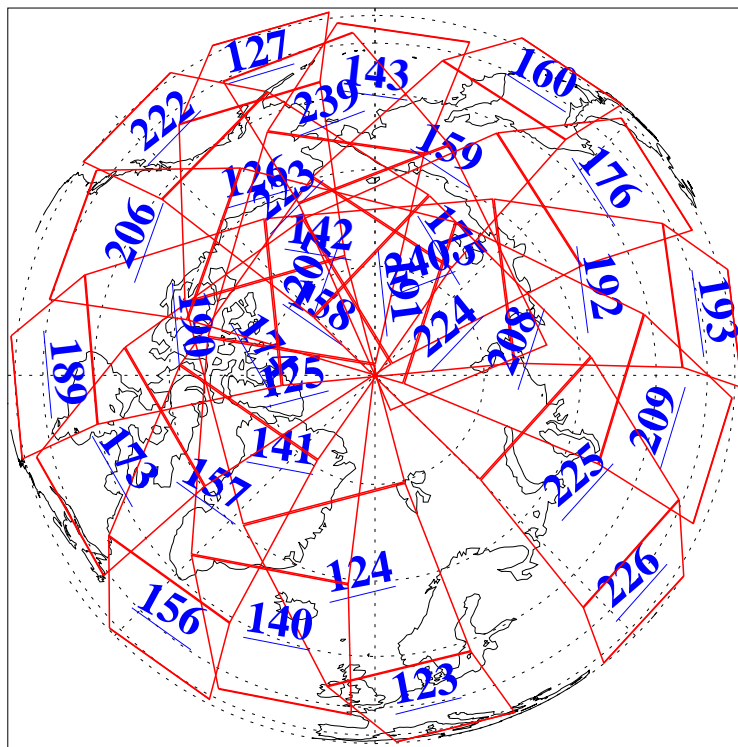

L1B Availability  
AMSU Granules: 240  
HSB Granules: 0  
AIRS Granules: 240

29 Sep 2003  
DoY 272  
Aqua Day 513  
Granules: 1 to 120

Granules: 121 to 240

Legend: AMSU Available, HSB Available, AIRS Available

L1B Availability  
AMSU Granules: 240  
HSB Granules: 0  
AIRS Granules: 240

29 Sep 2003  
DoY 272  
Aqua Day 513

Ascending Granules

Descending Granules

Legend: AMSU Available, HSB Available, AIRS Available

L1B Availability  
 AMSU Granules: 240  
 HSB Granules: 0  
 AIRS Granules: 240

29 Sep 2003  
 DoY 272  
 Aqua Day 513

Northern Hemisphere Granules

Southern Hemisphere Granules

Legend: AMSU Available, HSB Available, AIRS Available