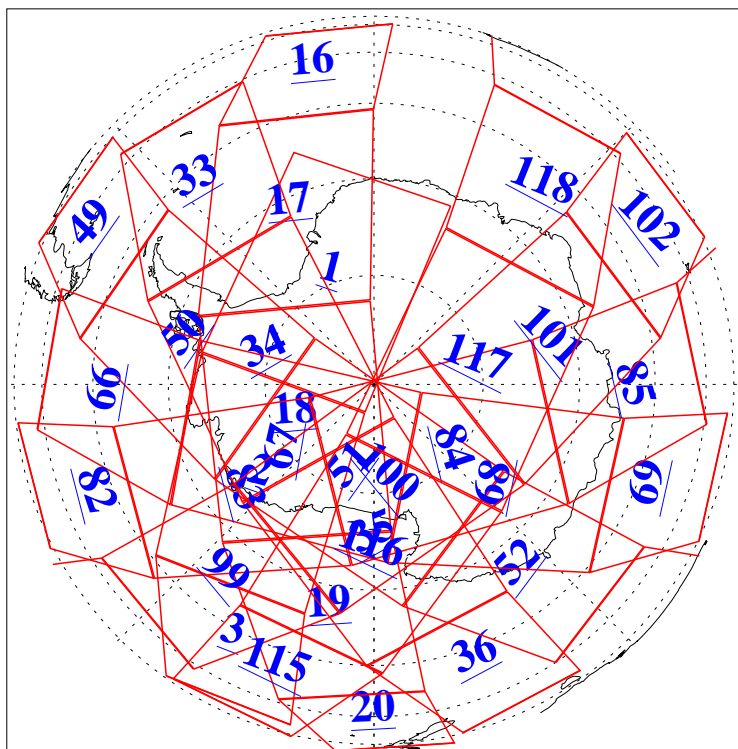

L1B Availability  
AMSU Granules: 240  
HSB Granules: 0  
AIRS Granules: 240

29 Sep 2003  
DoY 272  
Aqua Day 513  
Granules: 1 to 120

Granules: 121 to 240

Legend: AMSU Available, HSB Available, AIRS Available

L1B Availability  
AMSU Granules: 240  
HSB Granules: 0  
AIRS Granules: 240

29 Sep 2003  
DoY 272  
Aqua Day 513

Ascending Granules

Descending Granules

Legend: AMSU Available, HSB Available, AIRS Available

L1B Availability  
 AMSU Granules: 240  
 HSB Granules: 0  
 AIRS Granules: 240

29 Sep 2003  
 DoY 272  
 Aqua Day 513

Northern Hemisphere Granules

Southern Hemisphere Granules

Legend: AMSU Available, HSB Available, AIRS Available