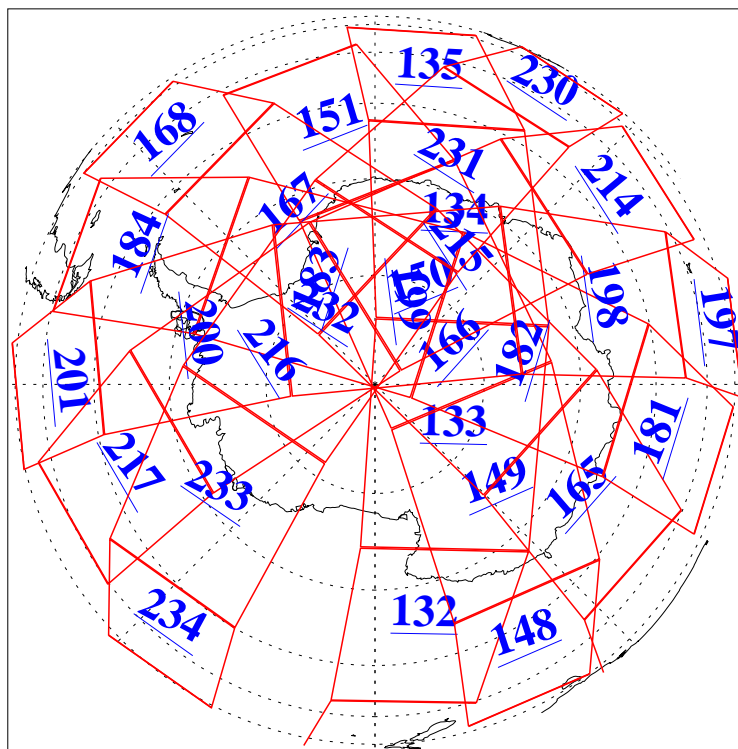

L1B Availability  
AMSU Granules: 240  
HSB Granules: 0  
AIRS Granules: 240

29 Sep 2003  
DoY 272  
Aqua Day 513  
Granules: 1 to 120

Granules: 121 to 240

Legend: AMSU Available, HSB Available, AIRS Available

L1B Availability  
AMSU Granules: 240  
HSB Granules: 0  
AIRS Granules: 240

29 Sep 2003  
DoY 272  
Aqua Day 513

Ascending Granules

Descending Granules

Legend: AMSU Available, HSB Available, AIRS Available

L1B Availability  
 AMSU Granules: 240  
 HSB Granules: 0  
 AIRS Granules: 240

29 Sep 2003  
 DoY 272  
 Aqua Day 513

Northern Hemisphere Granules

Southern Hemisphere Granules

Legend: AMSU Available, HSB Available, AIRS Available