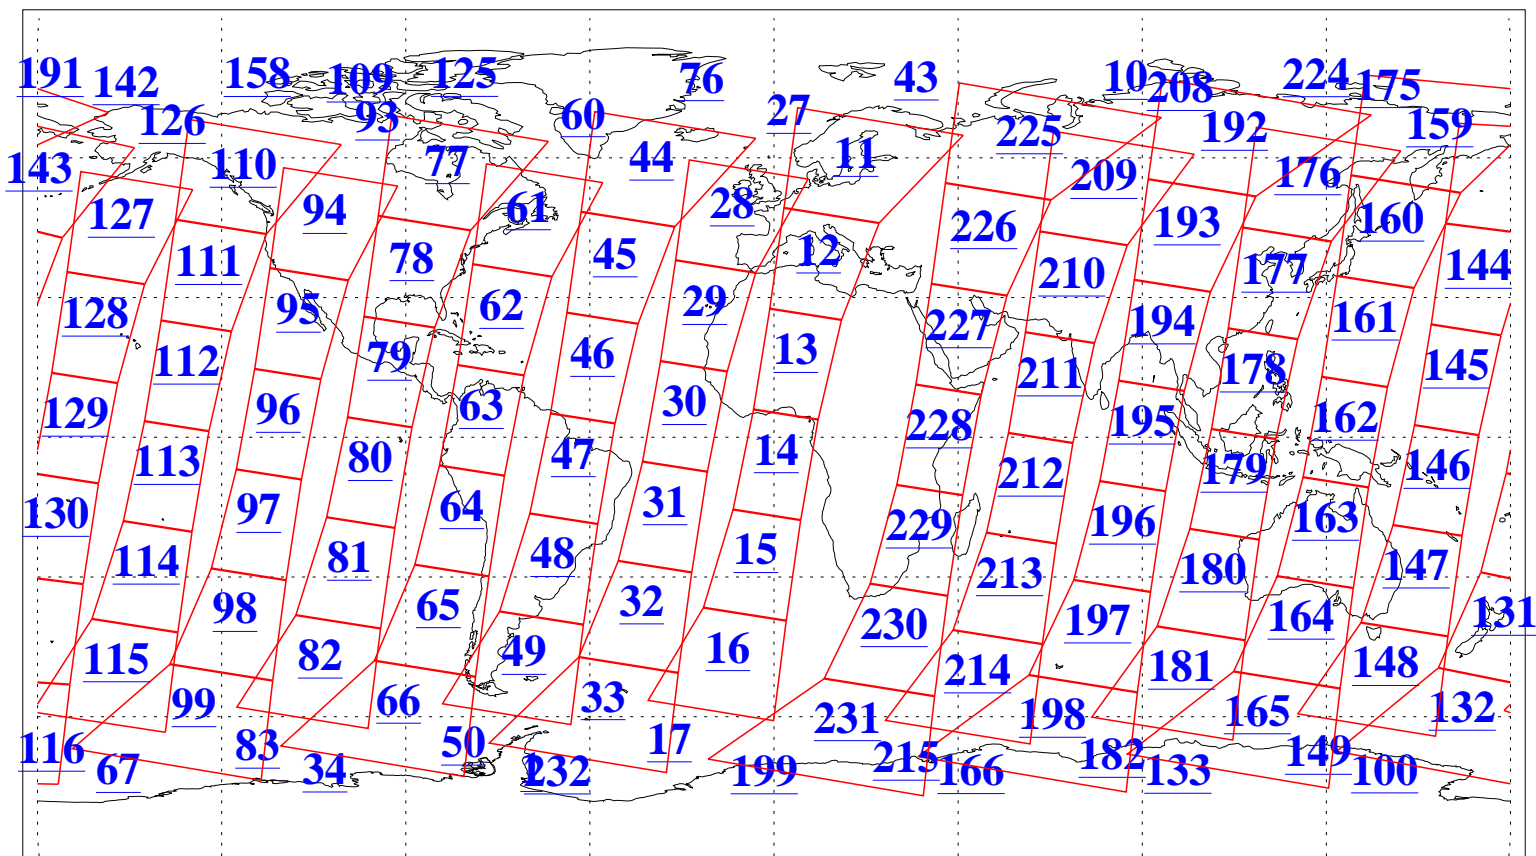

L1B Availability  
AMSU Granules: 240  
HSB Granules: 0  
AIRS Granules: 240

29 Sep 2003  
DoY 272  
Aqua Day 513  
Granules: 1 to 120

Granules: 121 to 240

Legend: AMSU Available, HSB Available, AIRS Available

L1B Availability  
AMSU Granules: 240  
HSB Granules: 0  
AIRS Granules: 240

29 Sep 2003  
DoY 272  
Aqua Day 513

Ascending Granules

Descending Granules

Legend: AMSU Available, HSB Available, AIRS Available

L1B Availability  
 AMSU Granules: 240  
 HSB Granules: 0  
 AIRS Granules: 240

29 Sep 2003  
 DoY 272  
 Aqua Day 513

Northern Hemisphere Granules

Southern Hemisphere Granules

Legend: AMSU Available, HSB Available, AIRS Available