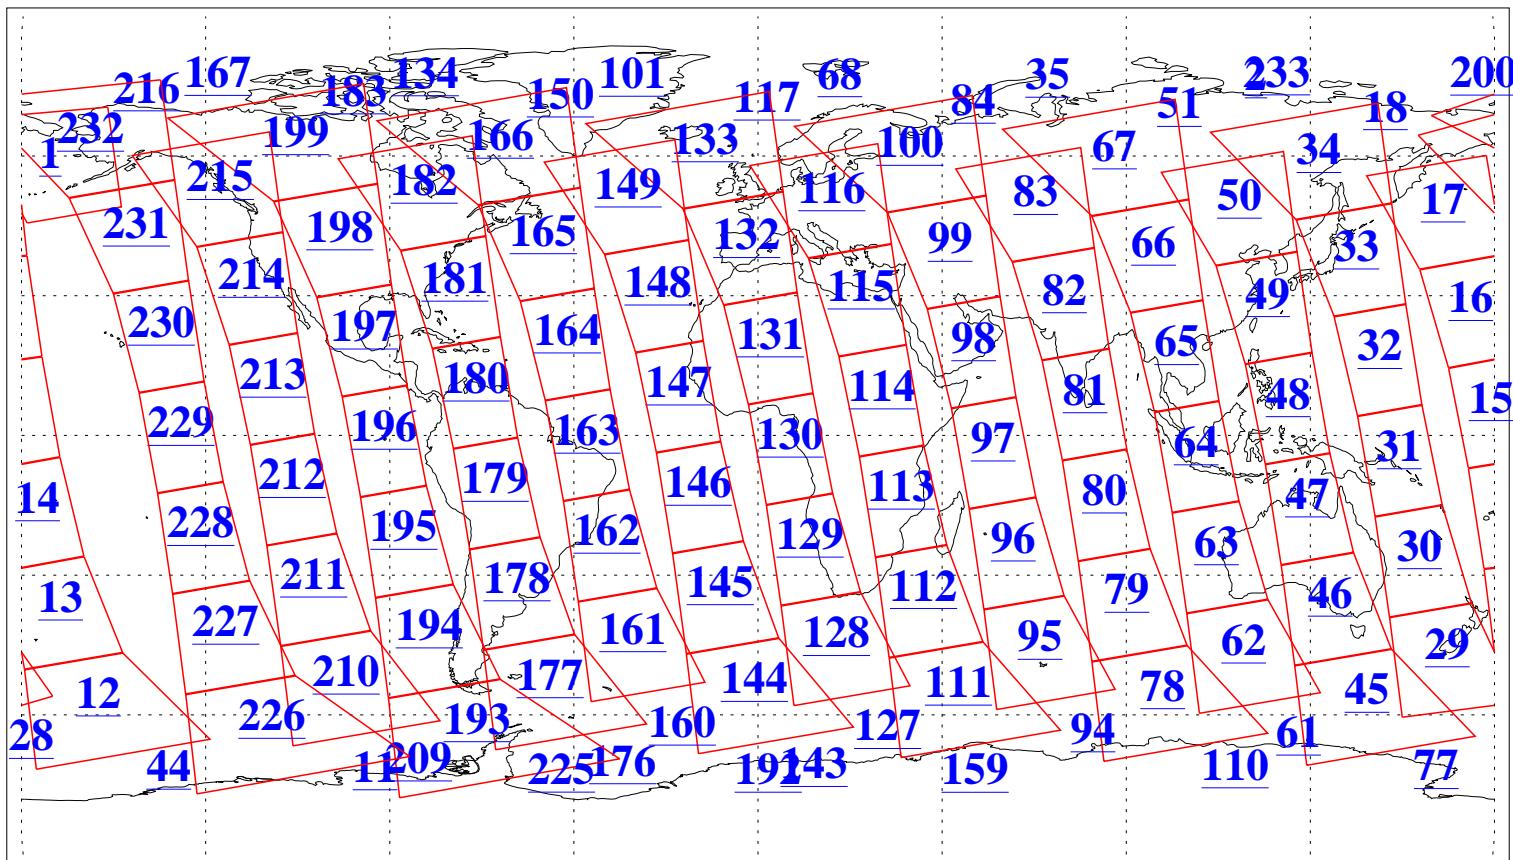

L1B Availability
AMSU Granules: 240
HSB Granules: 0
AIRS Granules: 240

28 Sep 2003
DoY 271
Aqua Day 512
Granules: 1 to 120

Granules: 121 to 240

Legend: AMSU Available, HSB Available, AIRS Available

L1B Availability
AMSU Granules: 240
HSB Granules: 0
AIRS Granules: 240

28 Sep 2003
DoY 271
Aqua Day 512

Ascending Granules

Descending Granules

Legend: AMSU Available, HSB Available, AIRS Available

L1B Availability
AMSU Granules: 240
HSB Granules: 0
AIRS Granules: 240

28 Sep 2003
DoY 271
Aqua Day 512

Northern Hemisphere Granules

Southern Hemisphere Granules

Legend: AMSU Available, HSB Available, AIRS Available