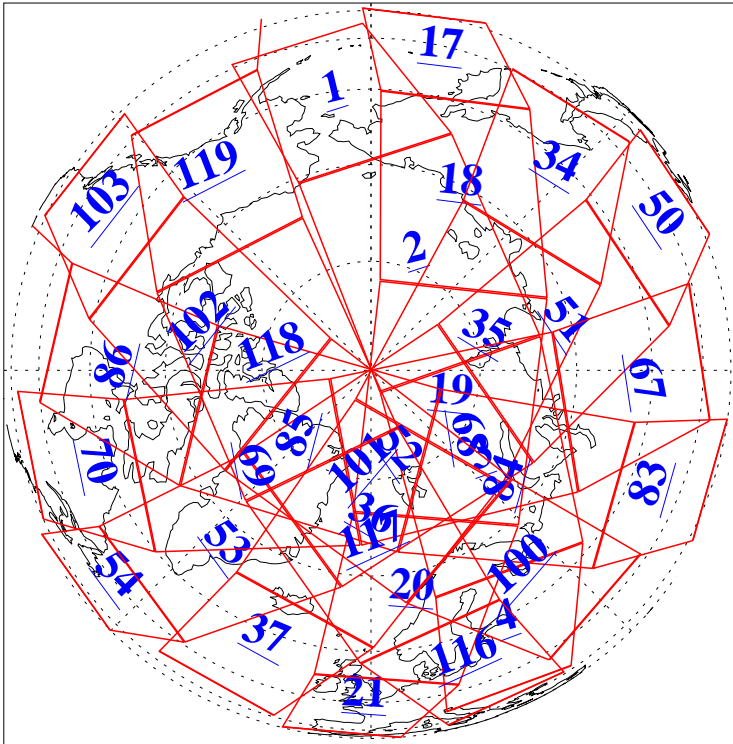

L1B Availability
AMSU Granules: 240
HSB Granules: 0
AIRS Granules: 240

28 Sep 2003
DoY 271
Aqua Day 512
Granules: 1 to 120

Granules: 121 to 240

Legend: AMSU Available, HSB Available, AIRS Available

L1B Availability
AMSU Granules: 240
HSB Granules: 0
AIRS Granules: 240

28 Sep 2003
DoY 271
Aqua Day 512

Ascending Granules

Descending Granules

Legend: AMSU Available, HSB Available, AIRS Available

L1B Availability
AMSU Granules: 240
HSB Granules: 0
AIRS Granules: 240

28 Sep 2003
DoY 271
Aqua Day 512

Northern Hemisphere Granules

Southern Hemisphere Granules

Legend: AMSU Available, HSB Available, AIRS Available