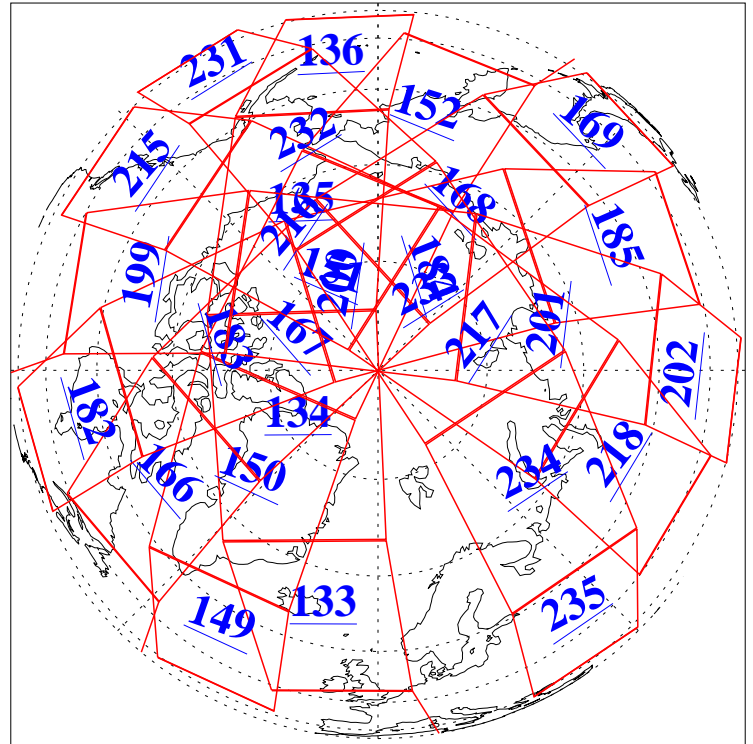

L1B Availability
AMSU Granules: 240
HSB Granules: 0
AIRS Granules: 240

28 Sep 2003
DoY 271
Aqua Day 512
Granules: 1 to 120

Granules: 121 to 240

Legend: AMSU Available, HSB Available, AIRS Available

L1B Availability
AMSU Granules: 240
HSB Granules: 0
AIRS Granules: 240

28 Sep 2003
DoY 271
Aqua Day 512

Ascending Granules

Descending Granules

Legend: AMSU Available, HSB Available, AIRS Available

L1B Availability
AMSU Granules: 240
HSB Granules: 0
AIRS Granules: 240

28 Sep 2003
DoY 271
Aqua Day 512

Northern Hemisphere Granules

Southern Hemisphere Granules

Legend: AMSU Available, HSB Available, AIRS Available