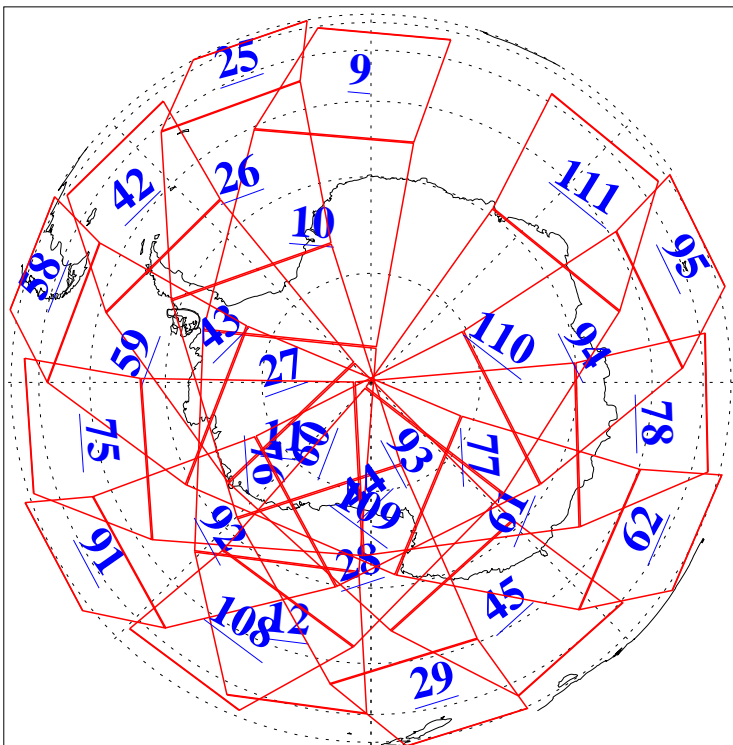

L1B Availability
AMSU Granules: 240
HSB Granules: 0
AIRS Granules: 240

28 Sep 2003
DoY 271
Aqua Day 512
Granules: 1 to 120

Granules: 121 to 240

Legend: AMSU Available, HSB Available, AIRS Available

L1B Availability
AMSU Granules: 240
HSB Granules: 0
AIRS Granules: 240

28 Sep 2003
DoY 271
Aqua Day 512

Ascending Granules

Descending Granules

Legend: AMSU Available, HSB Available, AIRS Available

L1B Availability
AMSU Granules: 240
HSB Granules: 0
AIRS Granules: 240

28 Sep 2003
DoY 271
Aqua Day 512

Northern Hemisphere Granules

Southern Hemisphere Granules

Legend: AMSU Available, HSB Available, AIRS Available