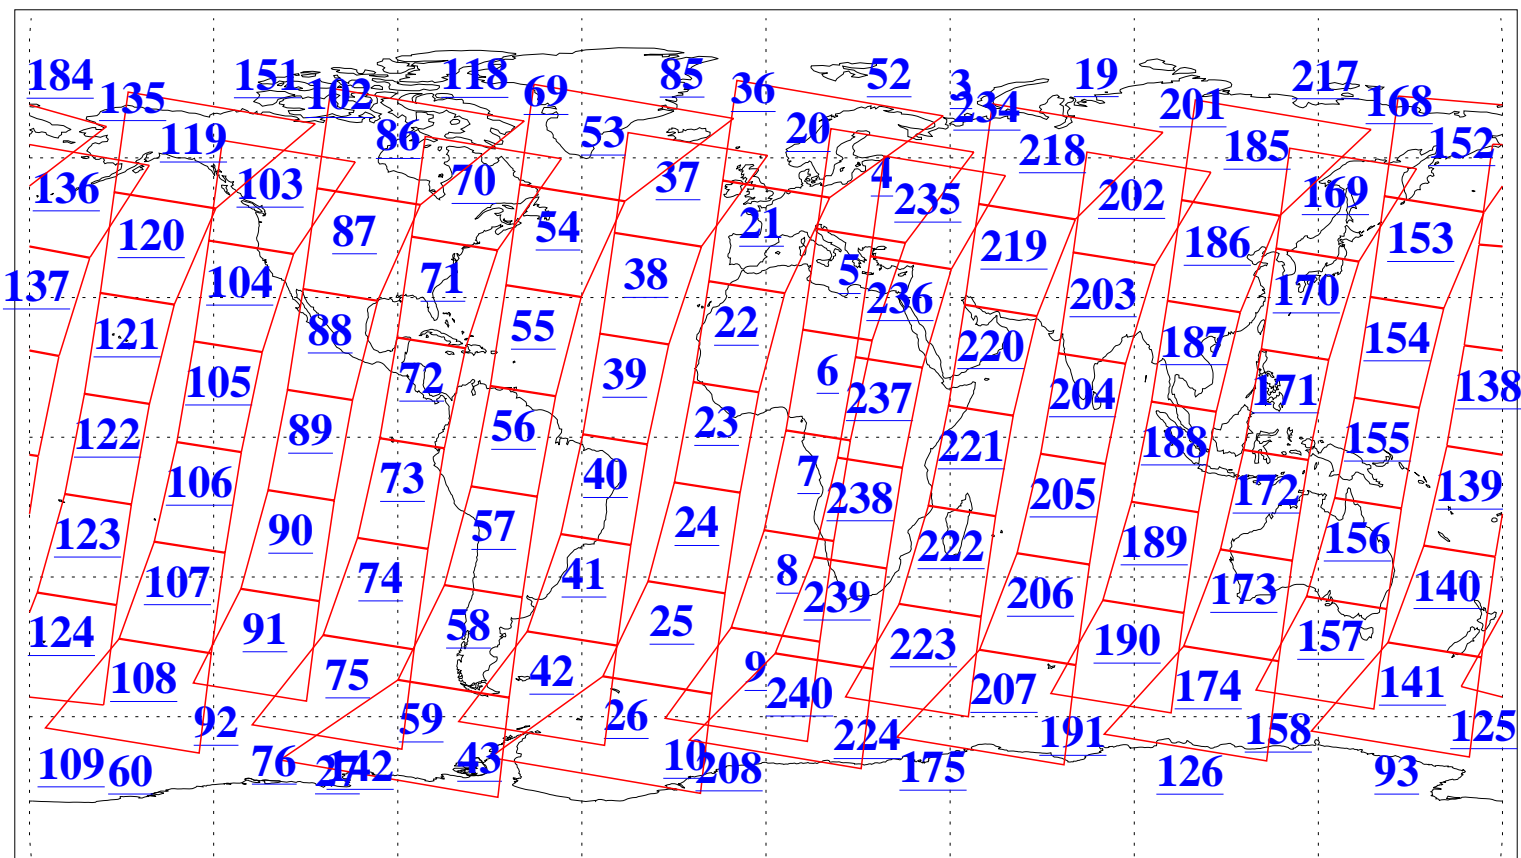

L1B Availability
AMSU Granules: 240
HSB Granules: 0
AIRS Granules: 240

28 Sep 2003
DoY 271
Aqua Day 512
Granules: 1 to 120

Granules: 121 to 240

Legend: AMSU Available, HSB Available, AIRS Available

L1B Availability
AMSU Granules: 240
HSB Granules: 0
AIRS Granules: 240

28 Sep 2003
DoY 271
Aqua Day 512

Ascending Granules

Descending Granules

Legend: AMSU Available, HSB Available, AIRS Available

L1B Availability
AMSU Granules: 240
HSB Granules: 0
AIRS Granules: 240

28 Sep 2003
DoY 271
Aqua Day 512

Northern Hemisphere Granules

Southern Hemisphere Granules

Legend: AMSU Available, HSB Available, AIRS Available