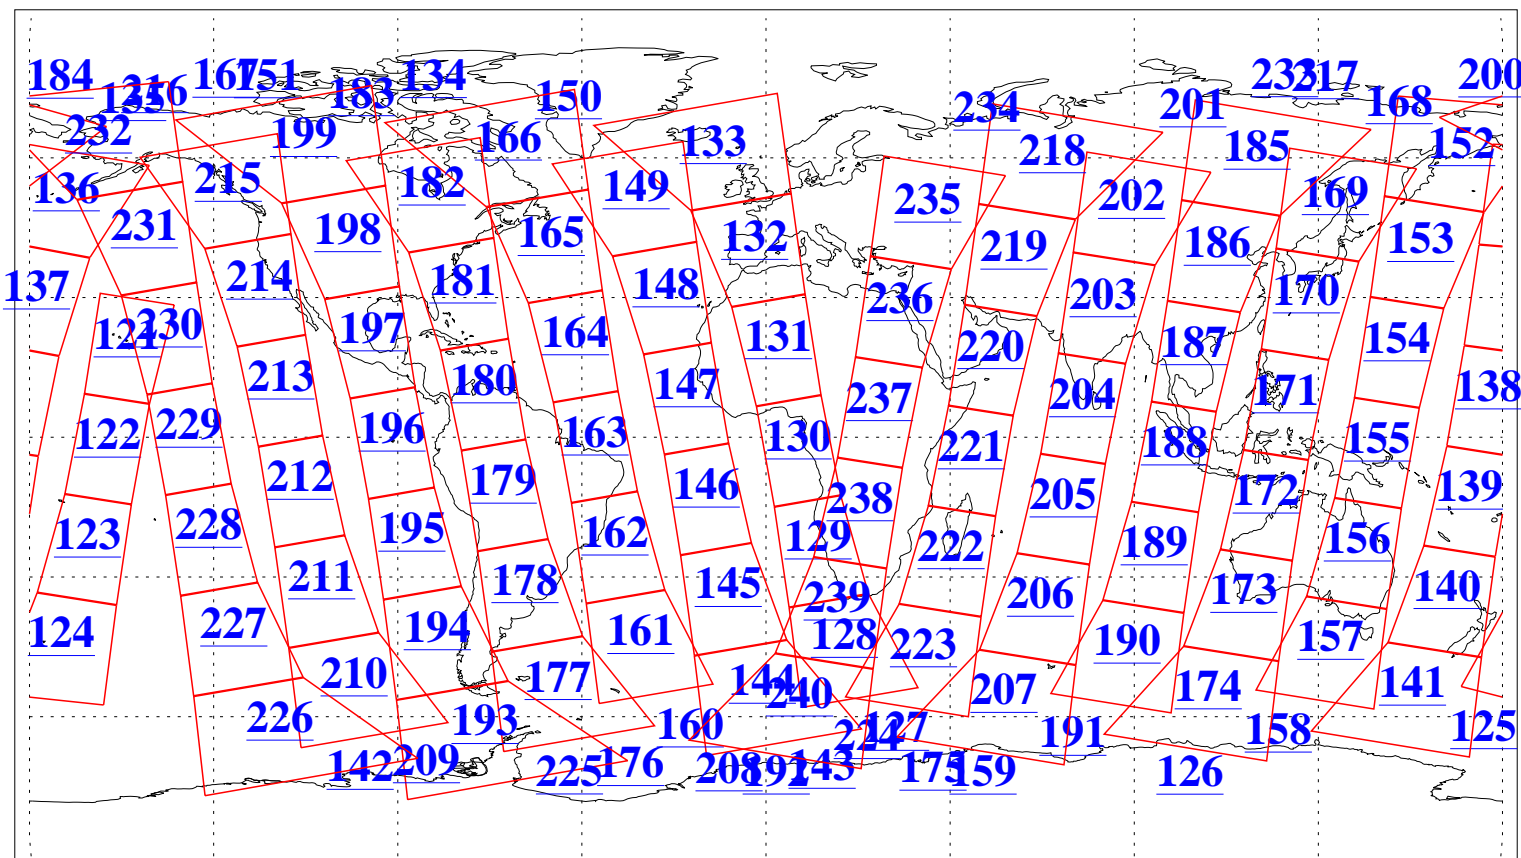

L1B Availability
AMSU Granules: 240
HSB Granules: 0
AIRS Granules: 240

28 Sep 2003
DoY 271
Aqua Day 512
Granules: 1 to 120

Granules: 121 to 240

Legend: AMSU Available, HSB Available, AIRS Available

L1B Availability
AMSU Granules: 240
HSB Granules: 0
AIRS Granules: 240

28 Sep 2003
DoY 271
Aqua Day 512

Ascending Granules

Descending Granules

Legend: AMSU Available, HSB Available, AIRS Available

L1B Availability
AMSU Granules: 240
HSB Granules: 0
AIRS Granules: 240

28 Sep 2003
DoY 271
Aqua Day 512

Northern Hemisphere Granules

Southern Hemisphere Granules

Legend: AMSU Available, HSB Available, AIRS Available