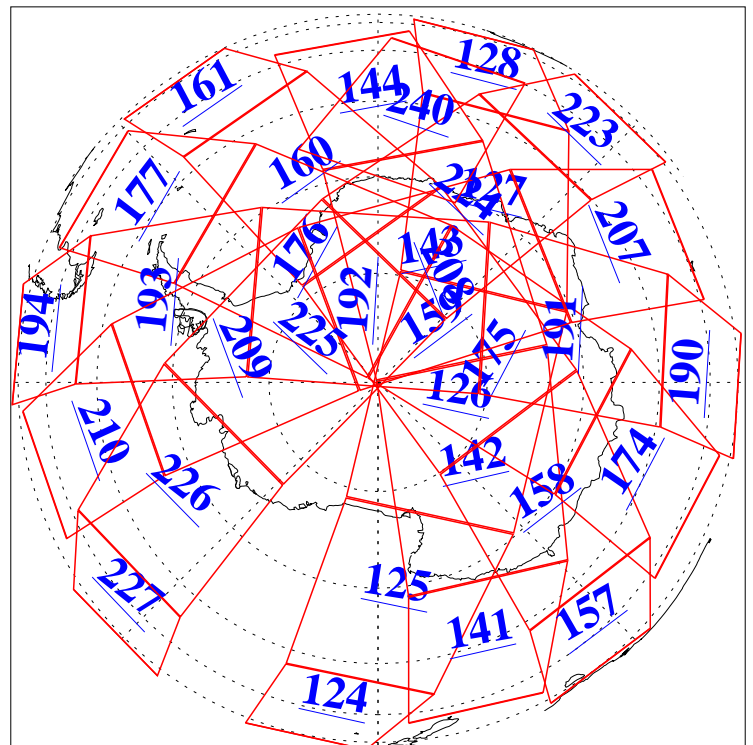

L1B Availability
AMSU Granules: 240
HSB Granules: 0
AIRS Granules: 240

28 Sep 2003
DoY 271
Aqua Day 512
Granules: 1 to 120

Granules: 121 to 240

Legend: AMSU Available, HSB Available, AIRS Available

L1B Availability
AMSU Granules: 240
HSB Granules: 0
AIRS Granules: 240

28 Sep 2003
DoY 271
Aqua Day 512

Ascending Granules

Descending Granules

Legend: AMSU Available, HSB Available, AIRS Available

L1B Availability
AMSU Granules: 240
HSB Granules: 0
AIRS Granules: 240

28 Sep 2003
DoY 271
Aqua Day 512

Northern Hemisphere Granules

Southern Hemisphere Granules

Legend: AMSU Available, HSB Available, AIRS Available