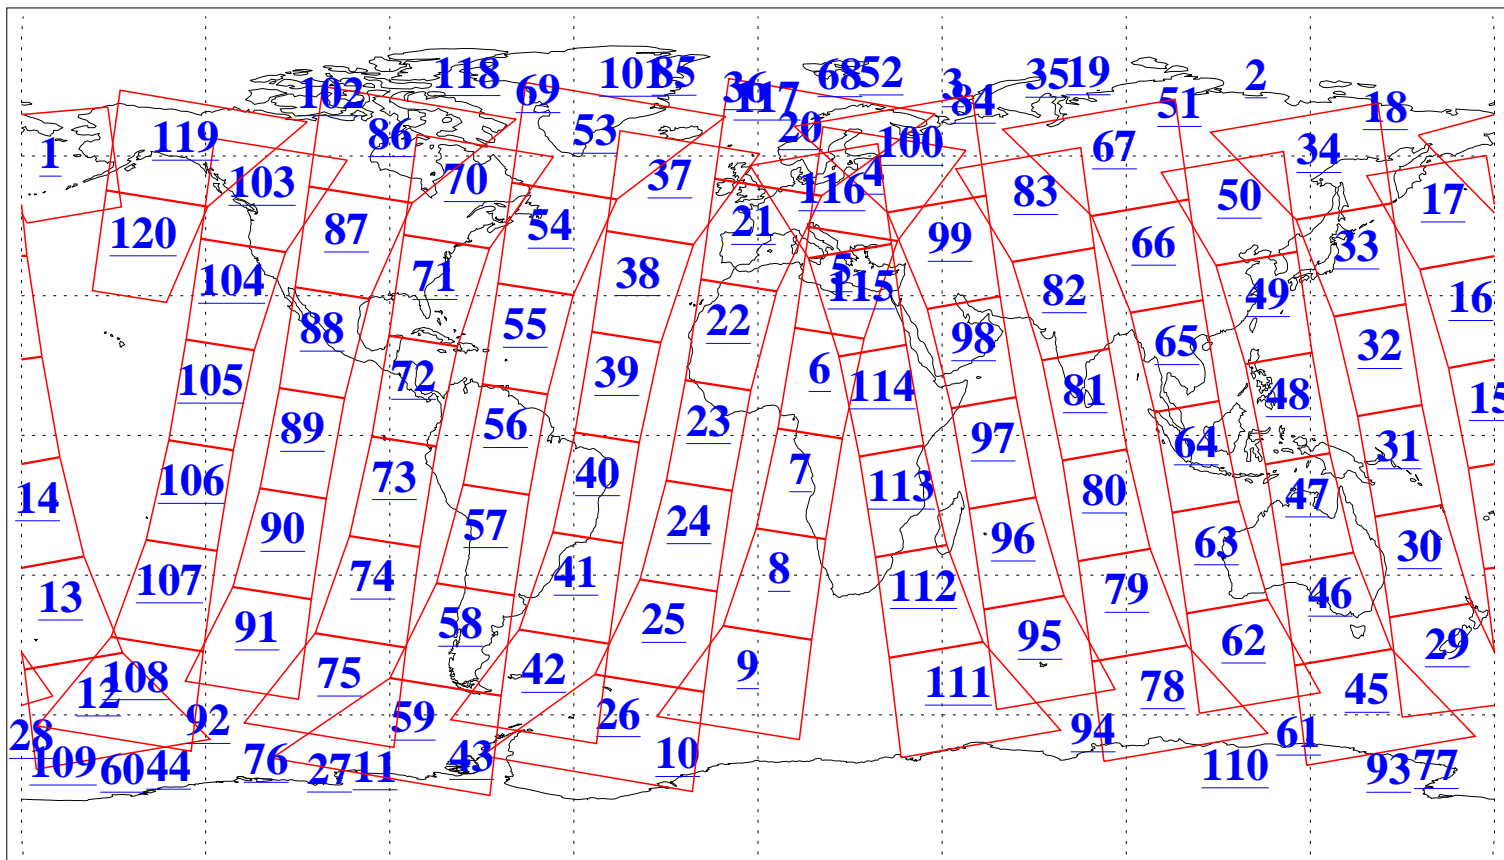

L1B Availability
AMSU Granules: 240
HSB Granules: 0
AIRS Granules: 240

28 Sep 2003
DoY 271
Aqua Day 512
Granules: 1 to 120

Granules: 121 to 240

Legend: AMSU Available, HSB Available, AIRS Available

L1B Availability
AMSU Granules: 240
HSB Granules: 0
AIRS Granules: 240

28 Sep 2003
DoY 271
Aqua Day 512

Ascending Granules

Descending Granules

Legend: AMSU Available, HSB Available, AIRS Available

L1B Availability
AMSU Granules: 240
HSB Granules: 0
AIRS Granules: 240

28 Sep 2003
DoY 271
Aqua Day 512

Northern Hemisphere Granules

Southern Hemisphere Granules

Legend: AMSU Available, HSB Available, AIRS Available