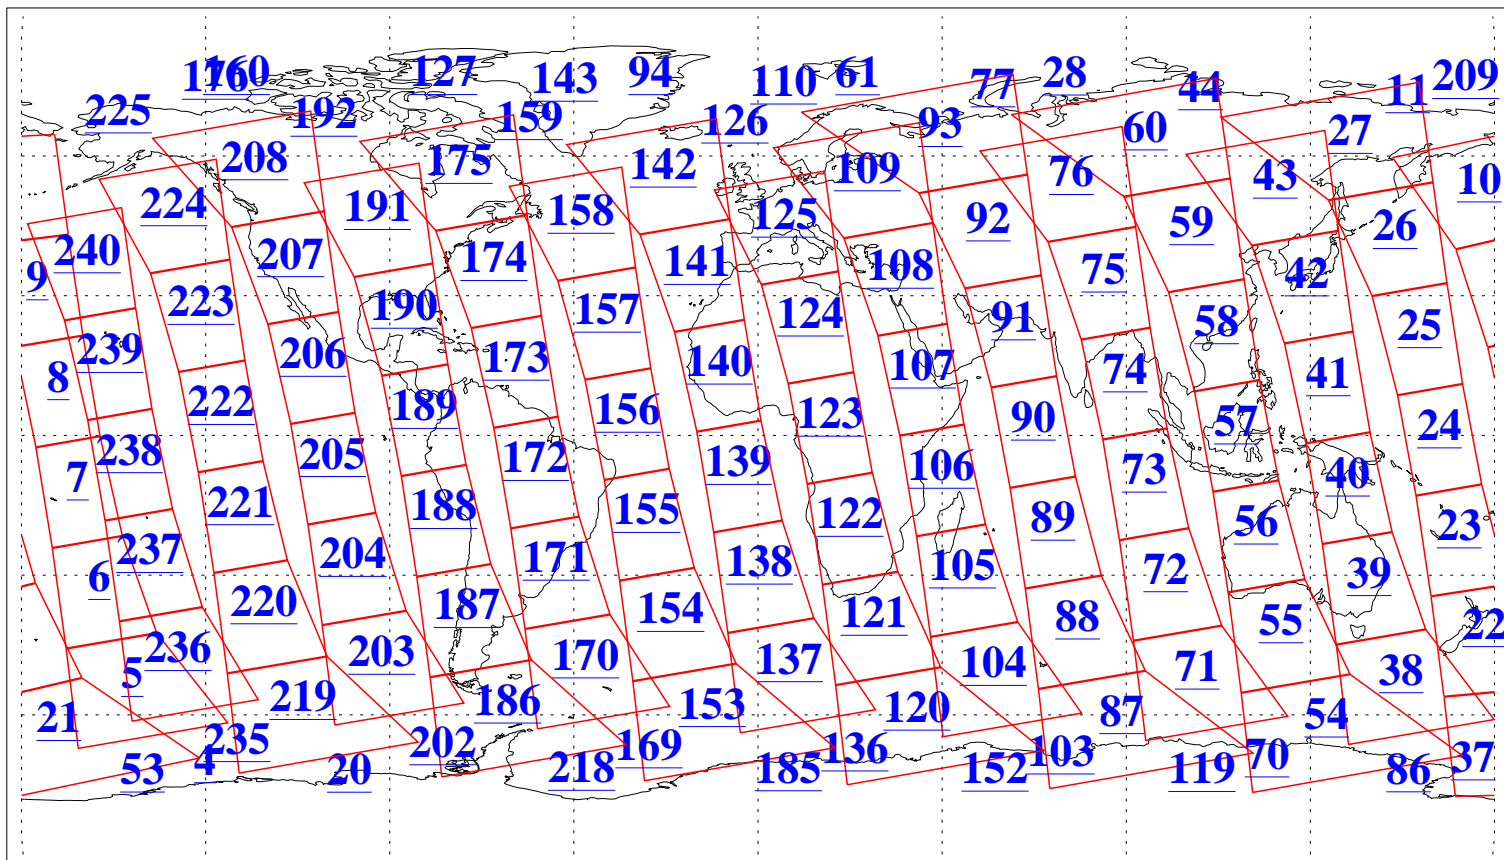

L1B Availability
AMSU Granules: 240
HSB Granules: 0
AIRS Granules: 240

27 Sep 2003
DoY 270
Aqua Day 511
Granules: 1 to 120

Granules: 121 to 240

Legend: AMSU Available, HSB Available, AIRS Available

L1B Availability
AMSU Granules: 240
HSB Granules: 0
AIRS Granules: 240

27 Sep 2003
DoY 270
Aqua Day 511

Ascending Granules

Descending Granules

Legend: AMSU Available, HSB Available, AIRS Available

L1B Availability
AMSU Granules: 240
HSB Granules: 0
AIRS Granules: 240

27 Sep 2003
DoY 270
Aqua Day 511

Northern Hemisphere Granules

Southern Hemisphere Granules

Legend: AMSU Available, HSB Available, AIRS Available