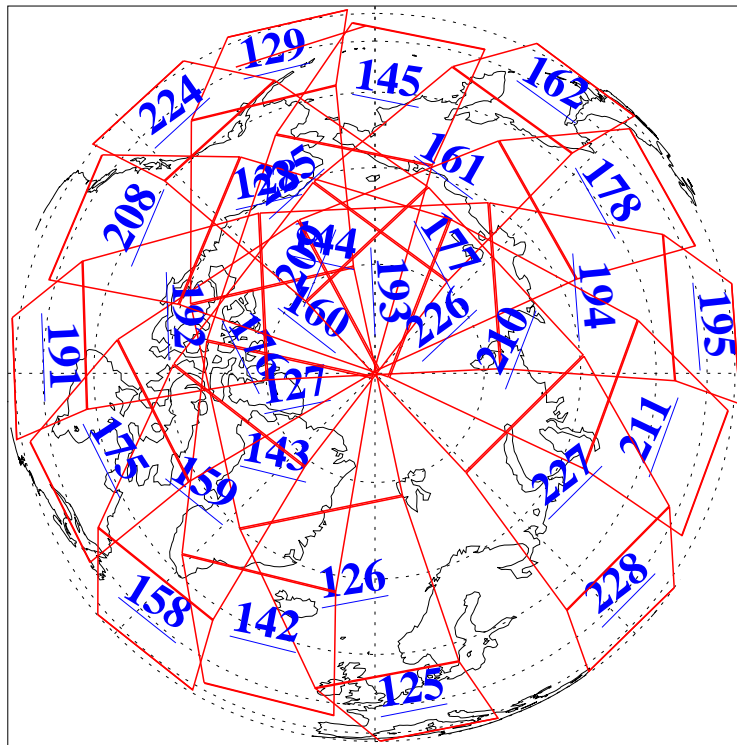

L1B Availability
AMSU Granules: 240
HSB Granules: 0
AIRS Granules: 240

27 Sep 2003
DoY 270
Aqua Day 511
Granules: 1 to 120

Granules: 121 to 240

Legend: AMSU Available, HSB Available, AIRS Available

L1B Availability
AMSU Granules: 240
HSB Granules: 0
AIRS Granules: 240

27 Sep 2003
DoY 270
Aqua Day 511

Ascending Granules

Descending Granules

Legend: AMSU Available, HSB Available, AIRS Available

L1B Availability
AMSU Granules: 240
HSB Granules: 0
AIRS Granules: 240

27 Sep 2003
DoY 270
Aqua Day 511

Northern Hemisphere Granules

Southern Hemisphere Granules

Legend: AMSU Available, HSB Available, AIRS Available