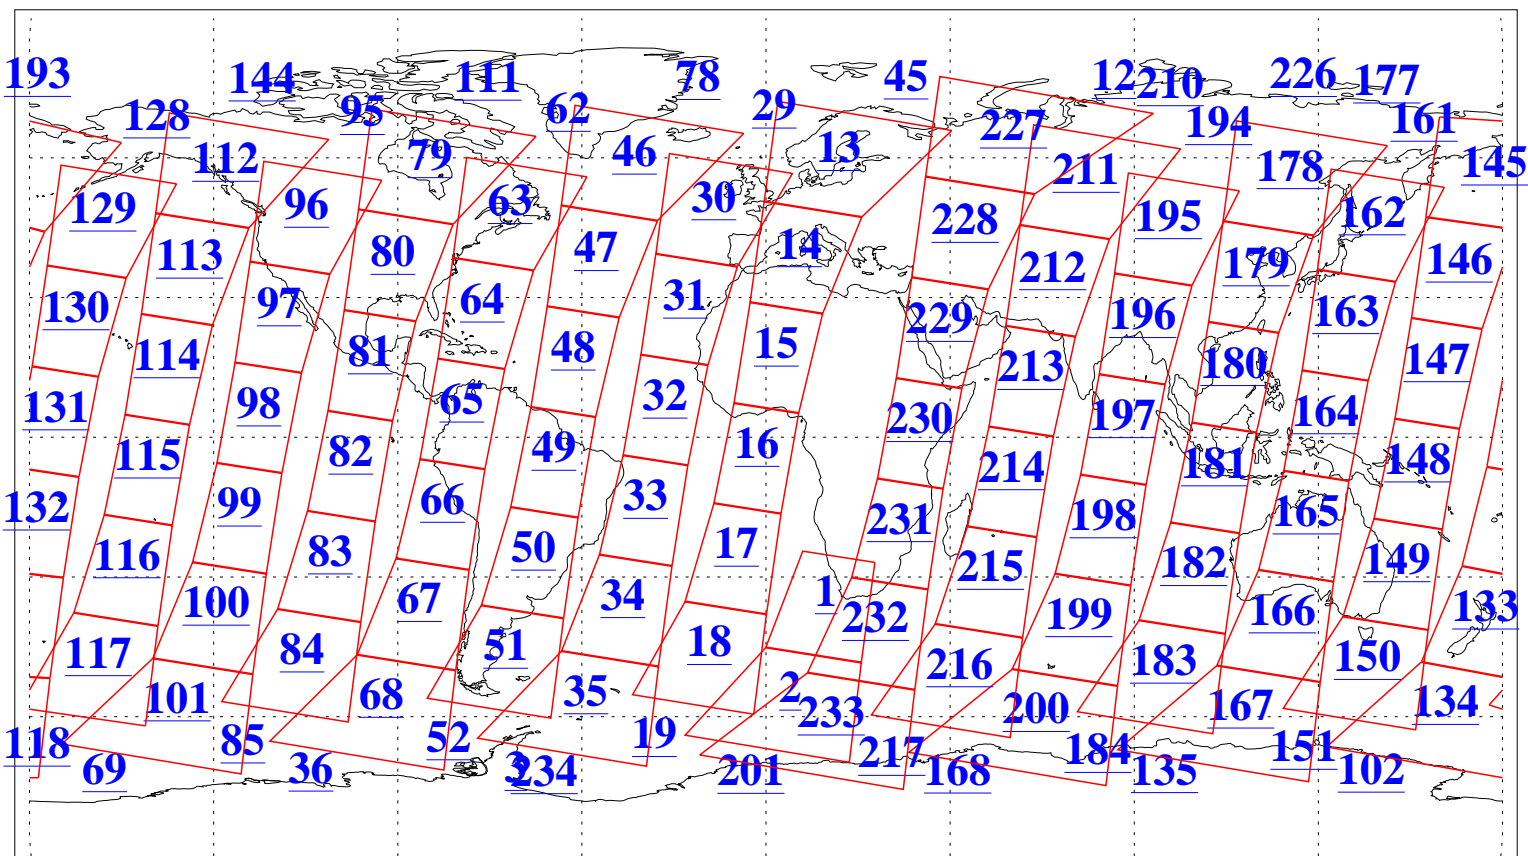

L1B Availability
AMSU Granules: 240
HSB Granules: 0
AIRS Granules: 240

27 Sep 2003
DoY 270
Aqua Day 511
Granules: 1 to 120

Granules: 121 to 240

Legend: AMSU Available, HSB Available, AIRS Available

L1B Availability
AMSU Granules: 240
HSB Granules: 0
AIRS Granules: 240

27 Sep 2003
DoY 270
Aqua Day 511

Ascending Granules

Descending Granules

Legend: AMSU Available, HSB Available, AIRS Available

L1B Availability
AMSU Granules: 240
HSB Granules: 0
AIRS Granules: 240

27 Sep 2003
DoY 270
Aqua Day 511

Northern Hemisphere Granules

Southern Hemisphere Granules

Legend: AMSU Available, HSB Available, AIRS Available