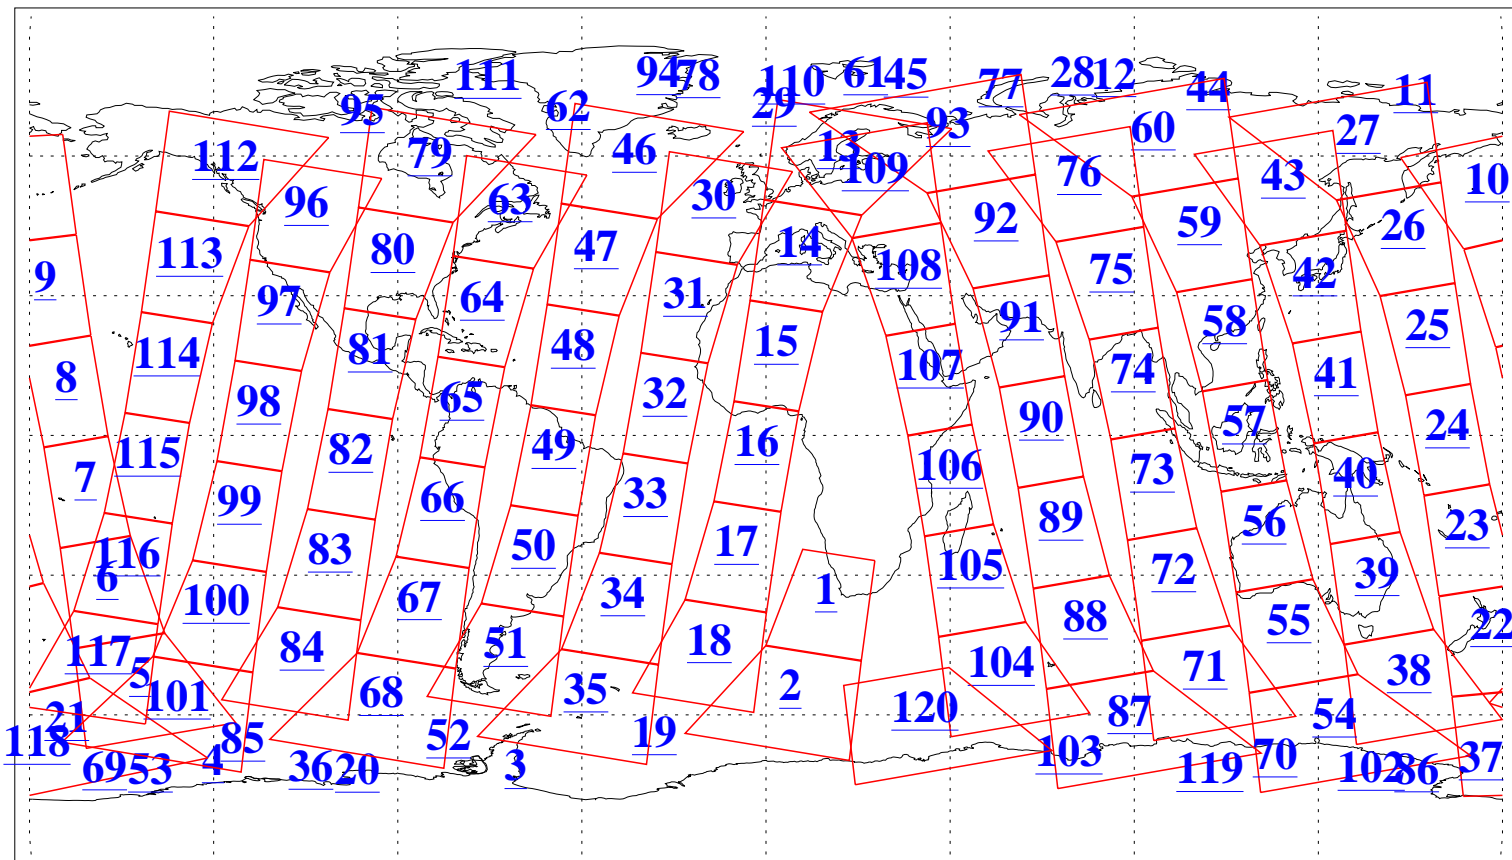

L1B Availability
AMSU Granules: 240
HSB Granules: 0
AIRS Granules: 240

27 Sep 2003
DoY 270
Aqua Day 511
Granules: 1 to 120

Granules: 121 to 240

Legend: AMSU Available, HSB Available, AIRS Available

L1B Availability
AMSU Granules: 240
HSB Granules: 0
AIRS Granules: 240

27 Sep 2003
DoY 270
Aqua Day 511

Ascending Granules

Descending Granules

Legend: AMSU Available, HSB Available, AIRS Available

L1B Availability
AMSU Granules: 240
HSB Granules: 0
AIRS Granules: 240

27 Sep 2003
DoY 270
Aqua Day 511

Northern Hemisphere Granules

Southern Hemisphere Granules

Legend: AMSU Available, HSB Available, AIRS Available