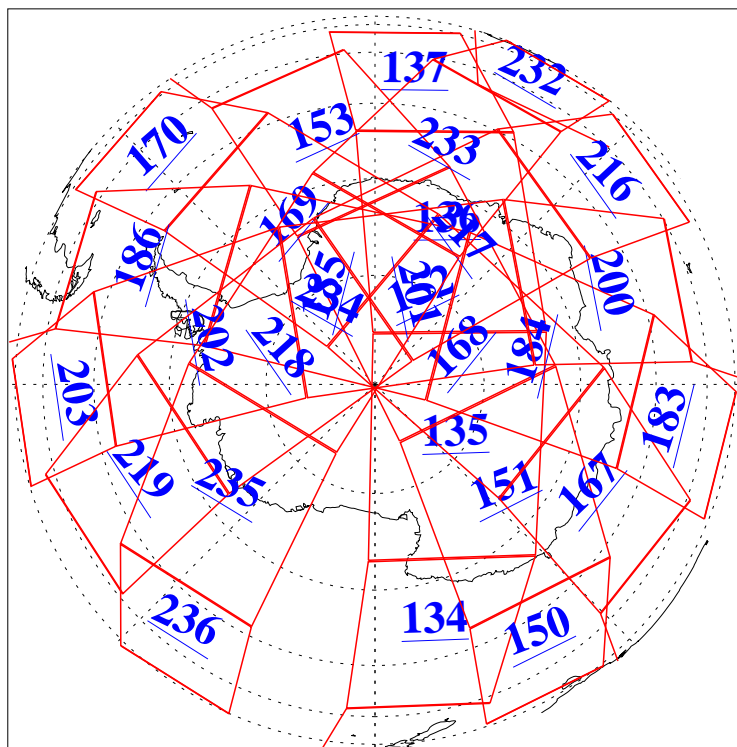

L1B Availability
AMSU Granules: 240
HSB Granules: 0
AIRS Granules: 240

27 Sep 2003
DoY 270
Aqua Day 511
Granules: 1 to 120

Granules: 121 to 240

Legend: AMSU Available, HSB Available, AIRS Available

L1B Availability
AMSU Granules: 240
HSB Granules: 0
AIRS Granules: 240

27 Sep 2003
DoY 270
Aqua Day 511

Ascending Granules

Descending Granules

Legend: AMSU Available, HSB Available, AIRS Available

L1B Availability
AMSU Granules: 240
HSB Granules: 0
AIRS Granules: 240

27 Sep 2003
DoY 270
Aqua Day 511

Northern Hemisphere Granules

Southern Hemisphere Granules

Legend: AMSU Available, HSB Available, AIRS Available