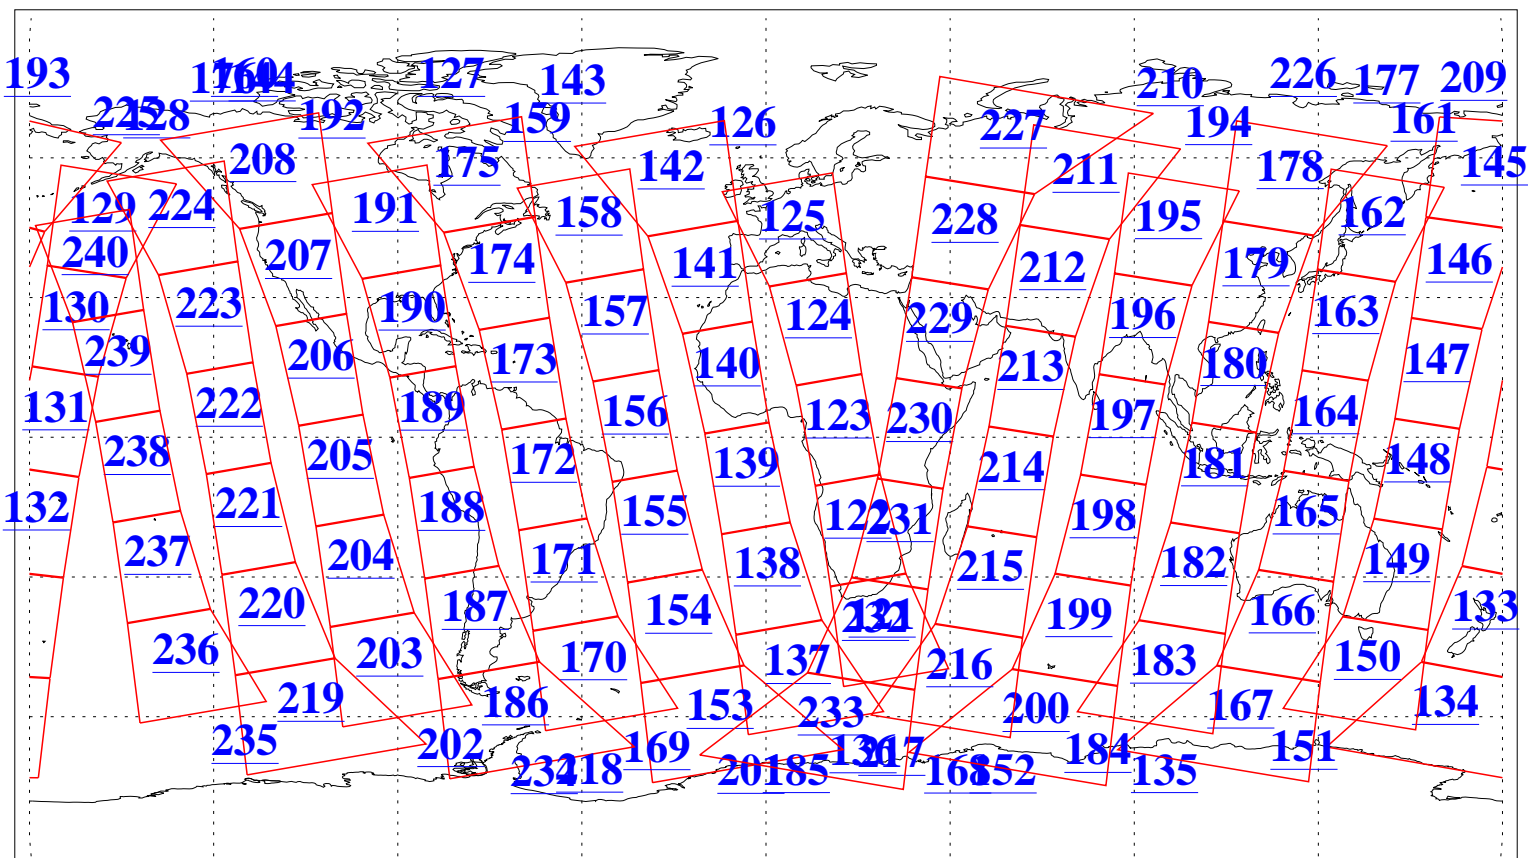

L1B Availability
AMSU Granules: 240
HSB Granules: 0
AIRS Granules: 240

27 Sep 2003
DoY 270
Aqua Day 511
Granules: 1 to 120

Granules: 121 to 240

Legend: AMSU Available, HSB Available, AIRS Available

L1B Availability
AMSU Granules: 240
HSB Granules: 0
AIRS Granules: 240

27 Sep 2003
DoY 270
Aqua Day 511

Ascending Granules

Descending Granules

Legend: AMSU Available, HSB Available, AIRS Available

L1B Availability
AMSU Granules: 240
HSB Granules: 0
AIRS Granules: 240

27 Sep 2003
DoY 270
Aqua Day 511