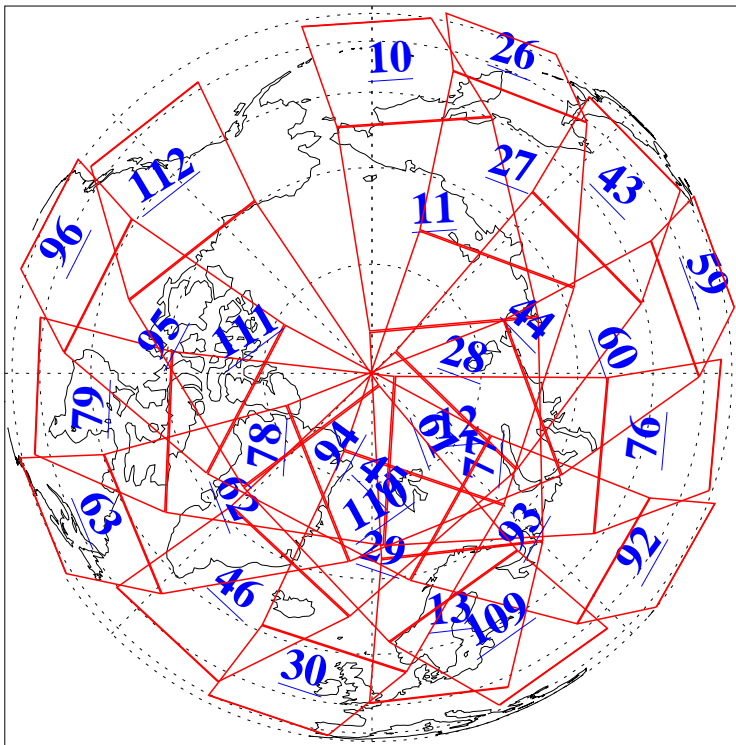

L1B Availability
AMSU Granules: 240
HSB Granules: 0
AIRS Granules: 240

27 Sep 2003
DoY 270
Aqua Day 511
Granules: 1 to 120

Granules: 121 to 240

Legend: AMSU Available, HSB Available, AIRS Available

L1B Availability
AMSU Granules: 240
HSB Granules: 0
AIRS Granules: 240

27 Sep 2003
DoY 270
Aqua Day 511

Ascending Granules

Descending Granules

Legend: AMSU Available, HSB Available, AIRS Available

L1B Availability
AMSU Granules: 240
HSB Granules: 0
AIRS Granules: 240

27 Sep 2003
DoY 270
Aqua Day 511

Northern Hemisphere Granules

Southern Hemisphere Granules

Legend: AMSU Available, HSB Available, AIRS Available