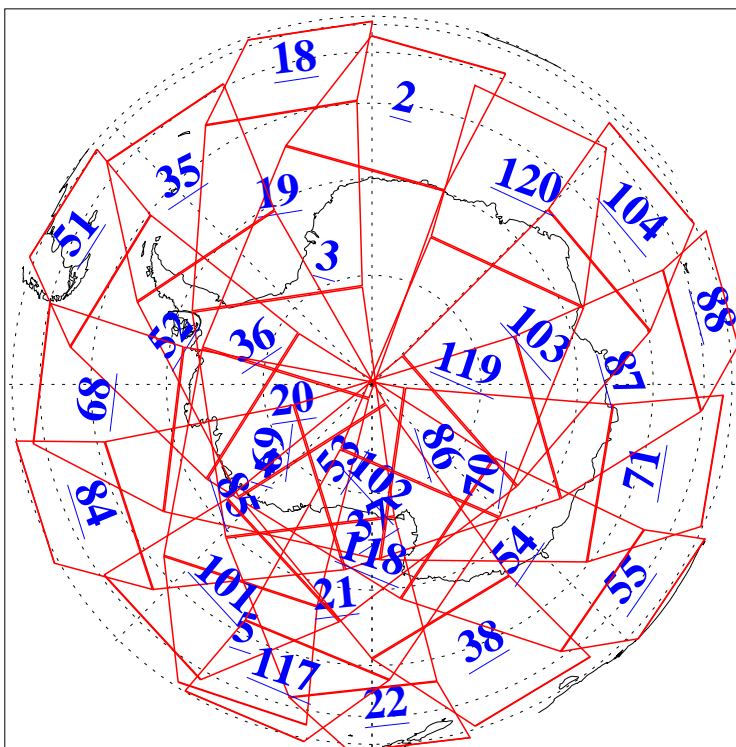

L1B Availability
AMSU Granules: 240
HSB Granules: 0
AIRS Granules: 240

27 Sep 2003
DoY 270
Aqua Day 511
Granules: 1 to 120

Granules: 121 to 240

Legend: AMSU Available, HSB Available, AIRS Available

L1B Availability
AMSU Granules: 240
HSB Granules: 0
AIRS Granules: 240

27 Sep 2003
DoY 270
Aqua Day 511

Ascending Granules

Descending Granules

Legend: AMSU Available, HSB Available, AIRS Available

L1B Availability
AMSU Granules: 240
HSB Granules: 0
AIRS Granules: 240

27 Sep 2003
DoY 270
Aqua Day 511

Northern Hemisphere Granules

Southern Hemisphere Granules

Legend: AMSU Available, HSB Available, AIRS Available