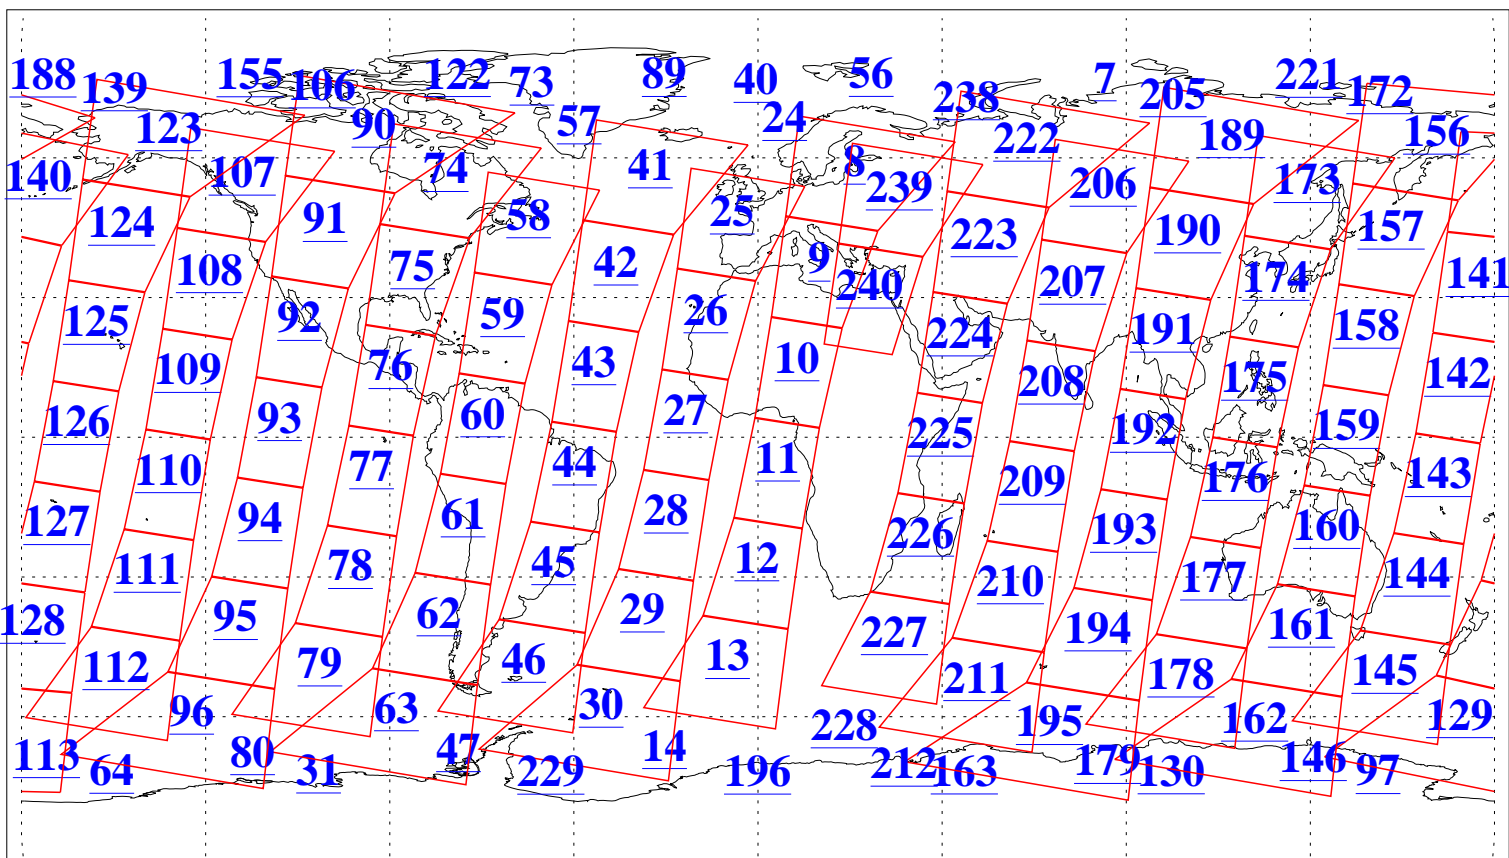

L1B Availability
AMSU Granules: 240
HSB Granules: 0
AIRS Granules: 240

24 Sep 2003
DoY 267
Aqua Day 508
Granules: 1 to 120

L1B Availability
AMSU Granules: 240
HSB Granules: 0
AIRS Granules: 240

24 Sep 2003
DoY 267
Aqua Day 508

Ascending Granules

Descending Granules

Legend: AMSU Available, HSB Available, AIRS Available

L1B Availability
 AMSU Granules: 240
 HSB Granules: 0
 AIRS Granules: 240

24 Sep 2003
 DoY 267
 Aqua Day 508

Northern Hemisphere Granules

Southern Hemisphere Granules

Legend: AMSU Available, HSB Available, AIRS Available