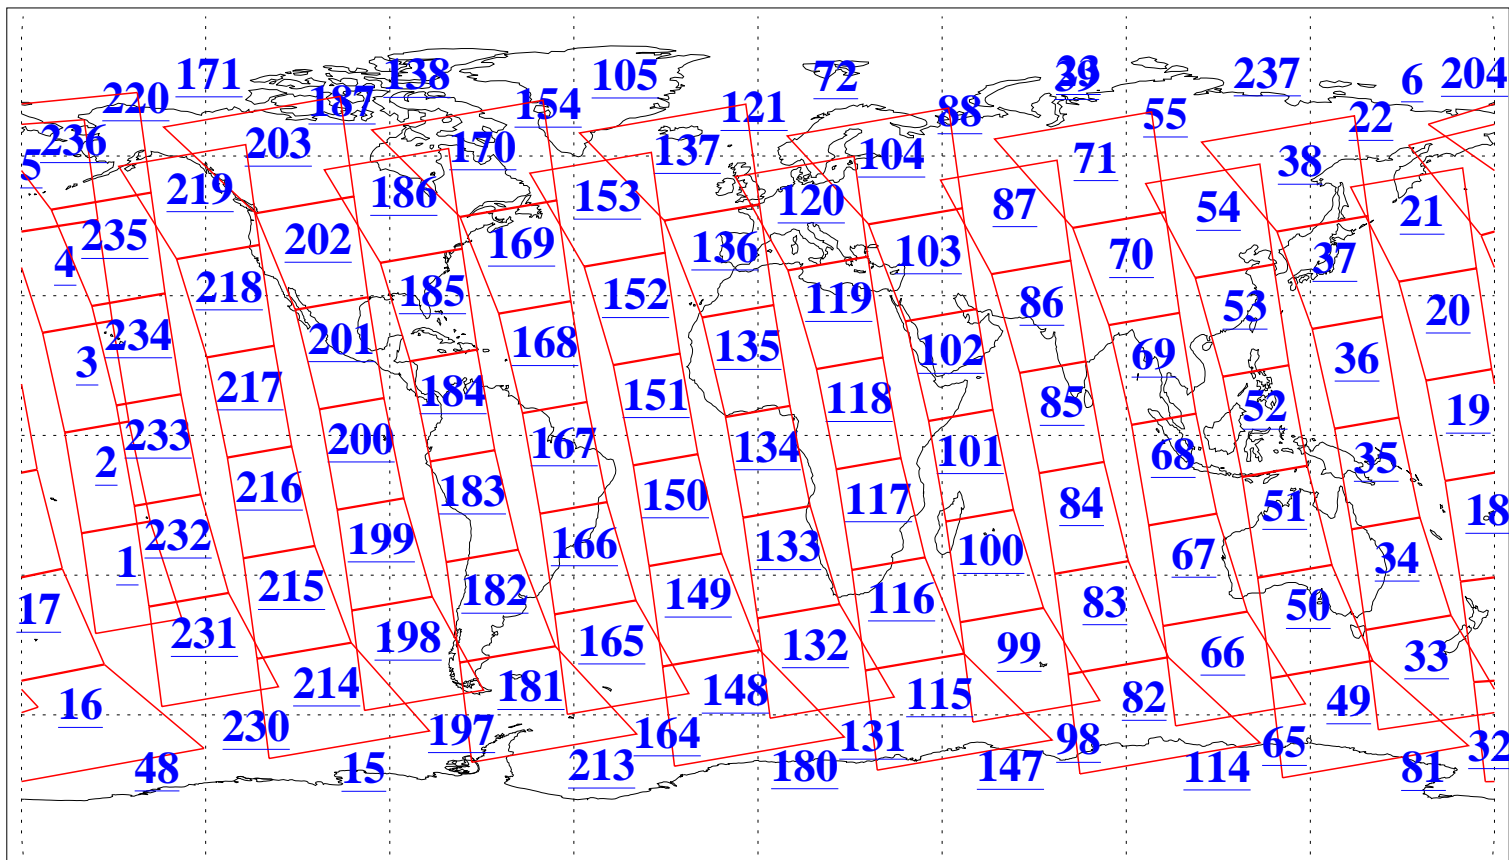

L1B Availability
AMSU Granules: 240
HSB Granules: 0
AIRS Granules: 240

24 Sep 2003
DoY 267
Aqua Day 508
Granules: 1 to 120

L1B Availability
AMSU Granules: 240
HSB Granules: 0
AIRS Granules: 240

24 Sep 2003
DoY 267
Aqua Day 508

Ascending Granules

Descending Granules

Legend: AMSU Available, HSB Available, AIRS Available

L1B Availability
 AMSU Granules: 240
 HSB Granules: 0
 AIRS Granules: 240

24 Sep 2003
 DoY 267
 Aqua Day 508

Northern Hemisphere Granules

Southern Hemisphere Granules

Legend: AMSU Available, HSB Available, AIRS Available