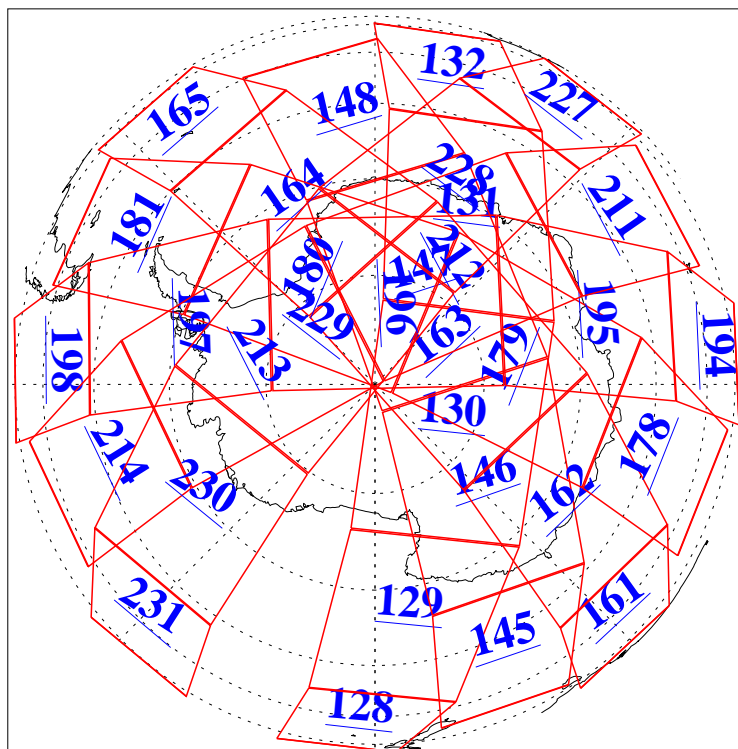

Legend: AMSU Available, HSB Available, AIRS Available