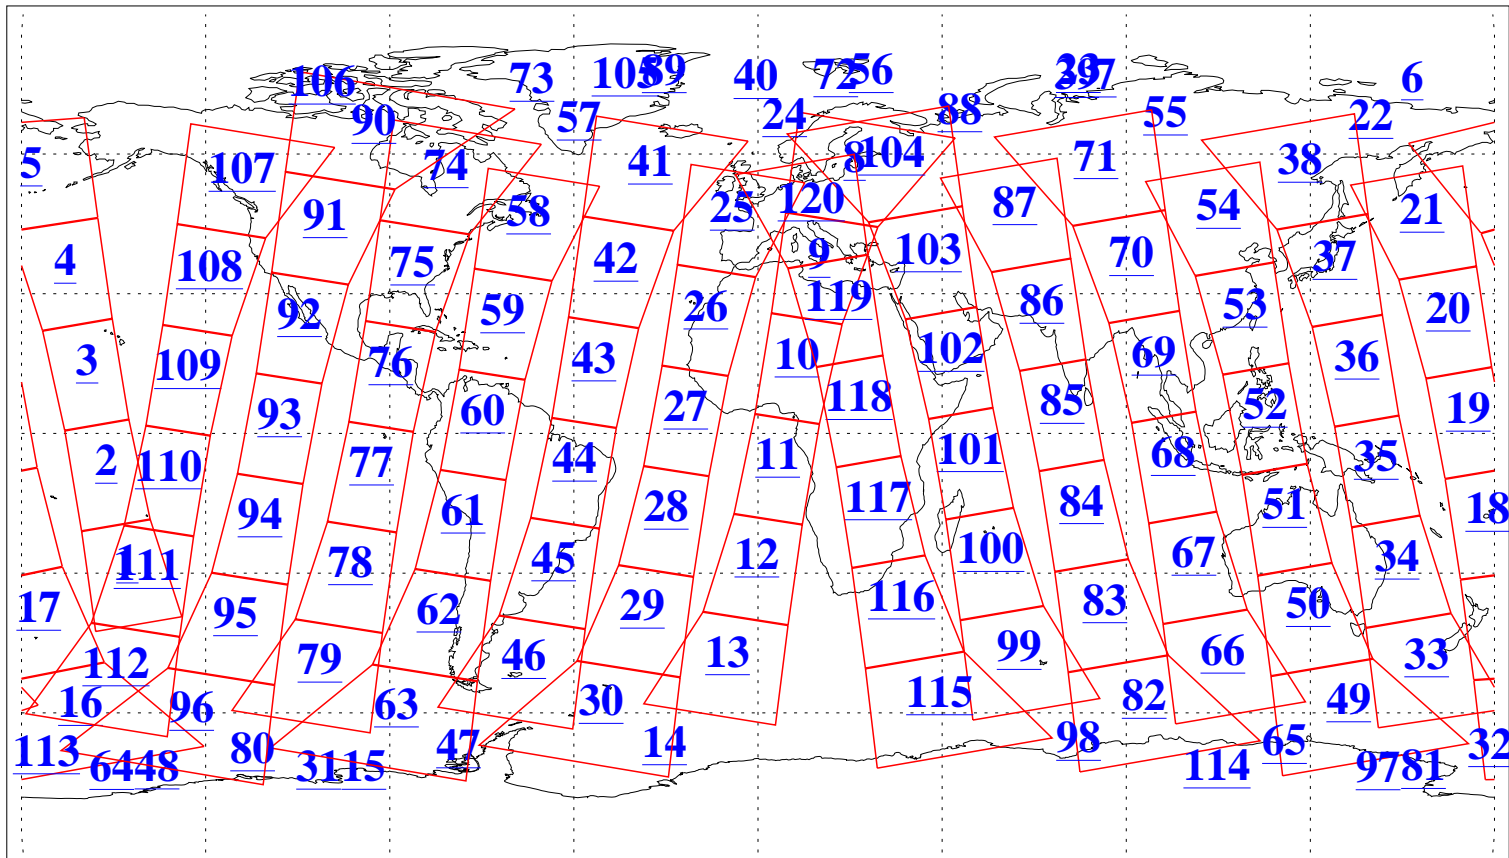

L1B Availability
AMSU Granules: 240
HSB Granules: 0
AIRS Granules: 240

24 Sep 2003
DoY 267
Aqua Day 508
Granules: 1 to 120

L1B Availability
AMSU Granules: 240
HSB Granules: 0
AIRS Granules: 240

24 Sep 2003
DoY 267
Aqua Day 508

Ascending Granules

Descending Granules

Legend: AMSU Available, HSB Available, AIRS Available

L1B Availability
 AMSU Granules: 240
 HSB Granules: 0
 AIRS Granules: 240

24 Sep 2003
 DoY 267
 Aqua Day 508

Northern Hemisphere Granules

Southern Hemisphere Granules

Legend: AMSU Available, HSB Available, AIRS Available