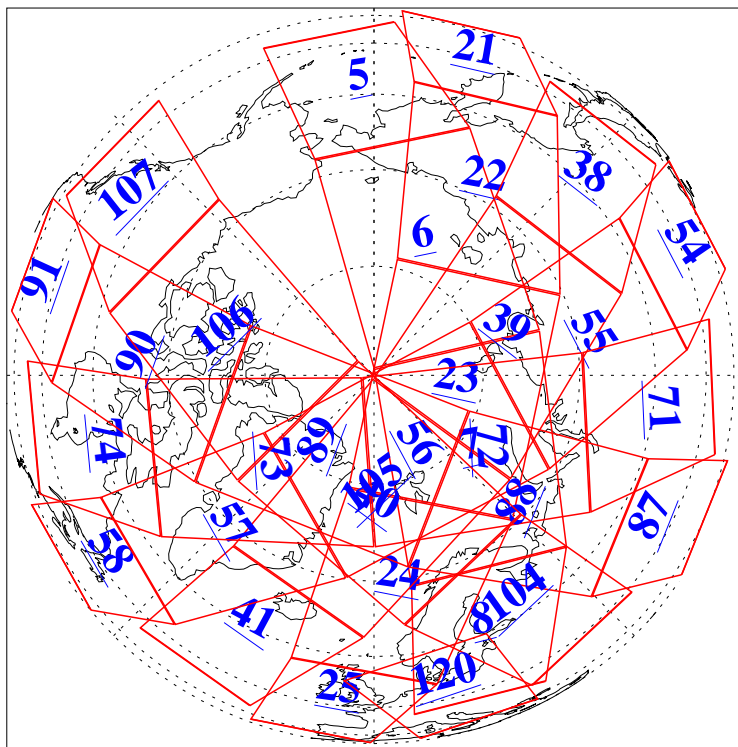

L1B Availability
AMSU Granules: 240
HSB Granules: 0
AIRS Granules: 240

24 Sep 2003
DoY 267
Aqua Day 508
Granules: 1 to 120

L1B Availability
AMSU Granules: 240
HSB Granules: 0
AIRS Granules: 240

24 Sep 2003
DoY 267
Aqua Day 508

Ascending Granules

Descending Granules

Legend: AMSU Available, HSB Available, AIRS Available

L1B Availability
 AMSU Granules: 240
 HSB Granules: 0
 AIRS Granules: 240

24 Sep 2003
 DoY 267
 Aqua Day 508

Northern Hemisphere Granules

Southern Hemisphere Granules

Legend: AMSU Available, HSB Available, AIRS Available