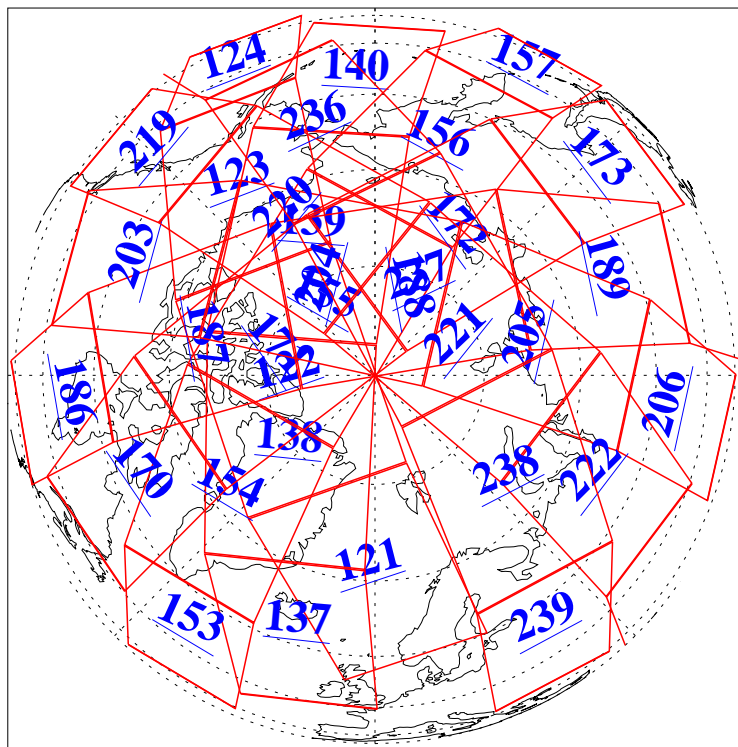

Ascending Granules

Descending Granules

Legend: AMSU Available, HSB Available, AIRS Available

L1B Availability
 AMSU Granules: 240
 HSB Granules: 0
 AIRS Granules: 240

24 Sep 2003
 DoY 267
 Aqua Day 508

Northern Hemisphere Granules

Southern Hemisphere Granules

Legend: AMSU Available, HSB Available, AIRS Available