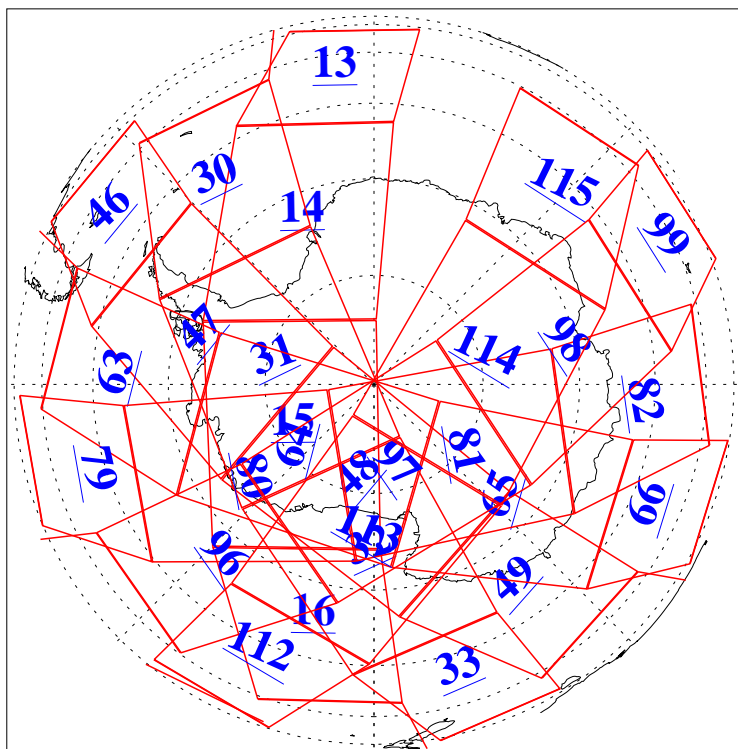

L1B Availability
AMSU Granules: 240
HSB Granules: 0
AIRS Granules: 240

24 Sep 2003
DoY 267
Aqua Day 508
Granules: 1 to 120

L1B Availability
AMSU Granules: 240
HSB Granules: 0
AIRS Granules: 240

24 Sep 2003
DoY 267
Aqua Day 508

Ascending Granules

Descending Granules

Legend: AMSU Available, HSB Available, AIRS Available

L1B Availability
 AMSU Granules: 240
 HSB Granules: 0
 AIRS Granules: 240

24 Sep 2003
 DoY 267
 Aqua Day 508

Northern Hemisphere Granules

Southern Hemisphere Granules

Legend: AMSU Available, HSB Available, AIRS Available