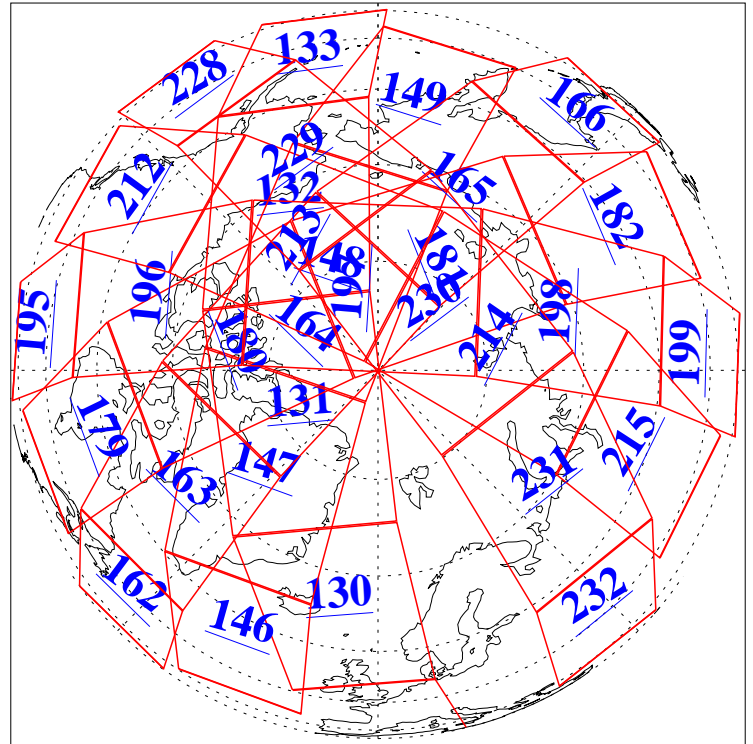

23 Sep 2003
DoY 266
Aqua Day 507

Ascending Granules

Descending Granules

Legend: AMSU Available, HSB Available, AIRS Available

L1B Availability
 AMSU Granules: 240
 HSB Granules: 0
 AIRS Granules: 240

23 Sep 2003
 DoY 266
 Aqua Day 507

Northern Hemisphere Granules

Southern Hemisphere Granules

Legend: AMSU Available, HSB Available, AIRS Available