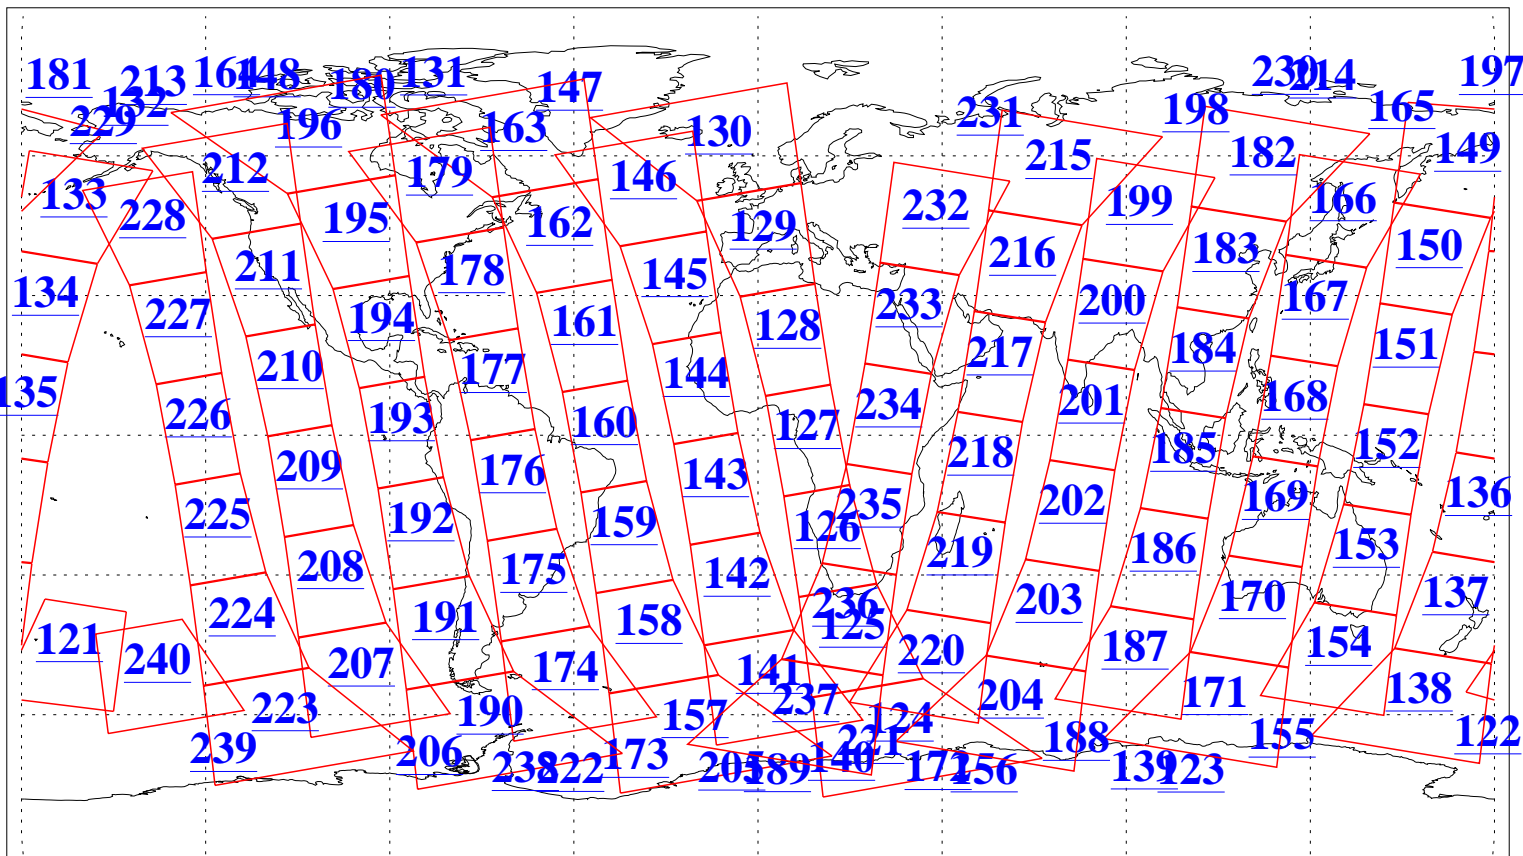

L1B Availability
AMSU Granules: 240
HSB Granules: 0
AIRS Granules: 240

23 Sep 2003
DoY 266
Aqua Day 507
Granules: 1 to 120

Granules: 121 to 240

Legend: AMSU Available, HSB Available, AIRS Available

L1B Availability
AMSU Granules: 240
HSB Granules: 0
AIRS Granules: 240

23 Sep 2003
DoY 266
Aqua Day 507

Ascending Granules

Descending Granules

Legend: AMSU Available, HSB Available, AIRS Available

L1B Availability
 AMSU Granules: 240
 HSB Granules: 0
 AIRS Granules: 240

23 Sep 2003
 DoY 266
 Aqua Day 507

Northern Hemisphere Granules

Southern Hemisphere Granules

Legend: AMSU Available, HSB Available, AIRS Available