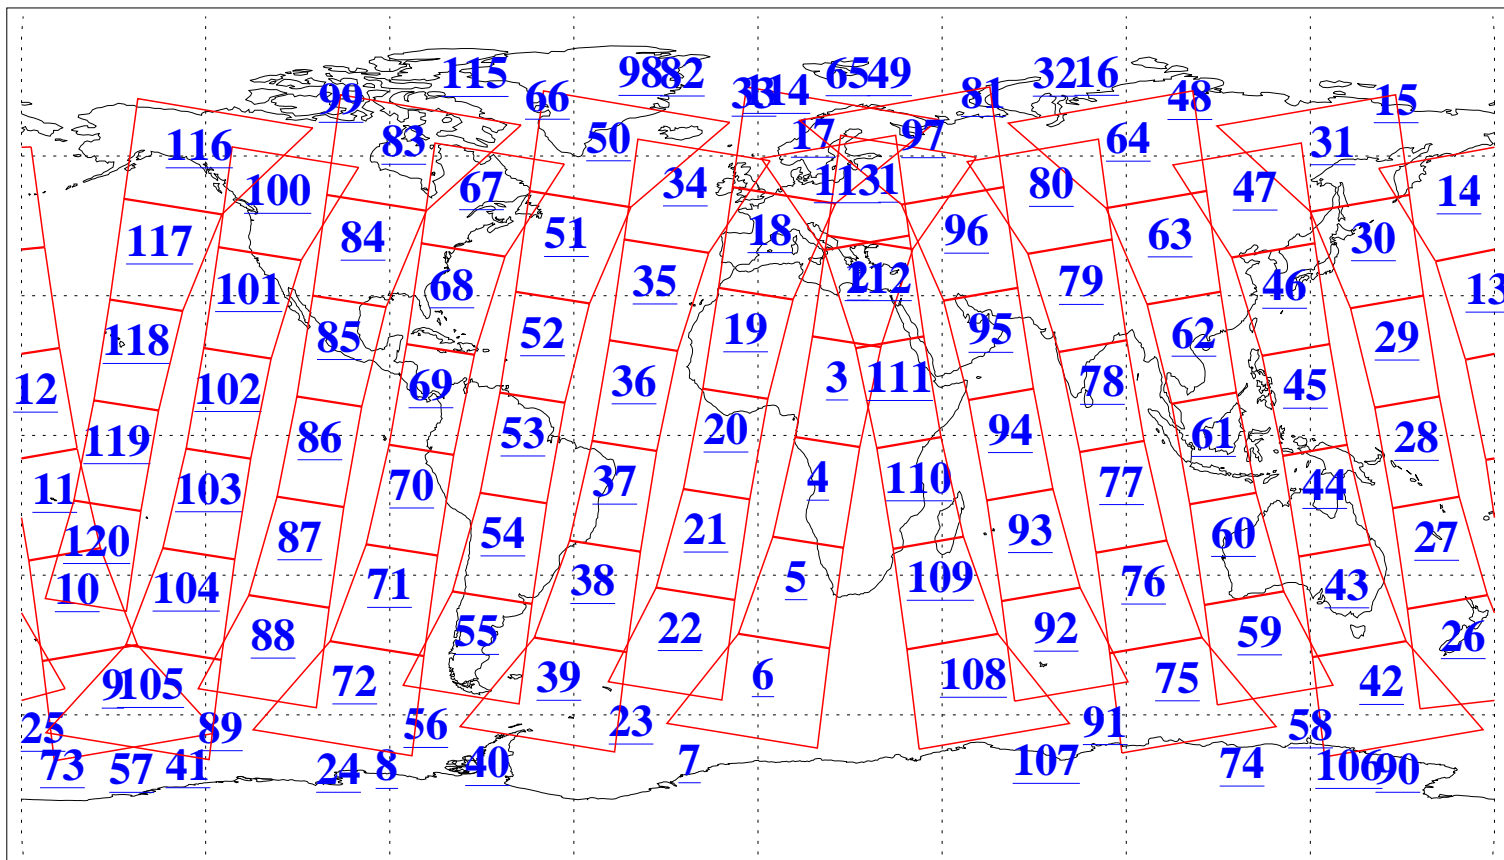

L1B Availability
AMSU Granules: 240
HSB Granules: 0
AIRS Granules: 240

23 Sep 2003
DoY 266
Aqua Day 507
Granules: 1 to 120

Granules: 121 to 240

Legend: AMSU Available, HSB Available, AIRS Available

L1B Availability
AMSU Granules: 240
HSB Granules: 0
AIRS Granules: 240

23 Sep 2003
DoY 266
Aqua Day 507

Ascending Granules

Descending Granules

Legend: AMSU Available, HSB Available, AIRS Available

L1B Availability
 AMSU Granules: 240
 HSB Granules: 0
 AIRS Granules: 240

23 Sep 2003
 DoY 266
 Aqua Day 507

Northern Hemisphere Granules

Southern Hemisphere Granules

Legend: AMSU Available, HSB Available, AIRS Available