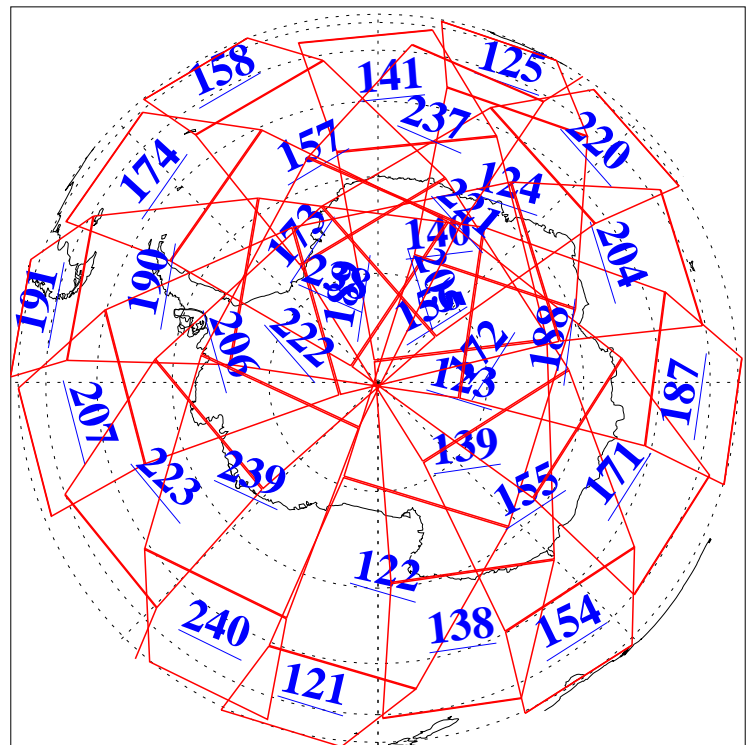

L1B Availability
AMSU Granules: 240
HSB Granules: 0
AIRS Granules: 240

23 Sep 2003
DoY 266
Aqua Day 507
Granules: 1 to 120

Granules: 121 to 240

Legend: AMSU Available, HSB Available, AIRS Available

L1B Availability
AMSU Granules: 240
HSB Granules: 0
AIRS Granules: 240

23 Sep 2003
DoY 266
Aqua Day 507

Ascending Granules

Descending Granules

Legend: AMSU Available, HSB Available, AIRS Available

L1B Availability
 AMSU Granules: 240
 HSB Granules: 0
 AIRS Granules: 240

23 Sep 2003
 DoY 266
 Aqua Day 507

Northern Hemisphere Granules

Southern Hemisphere Granules

Legend: AMSU Available, HSB Available, AIRS Available