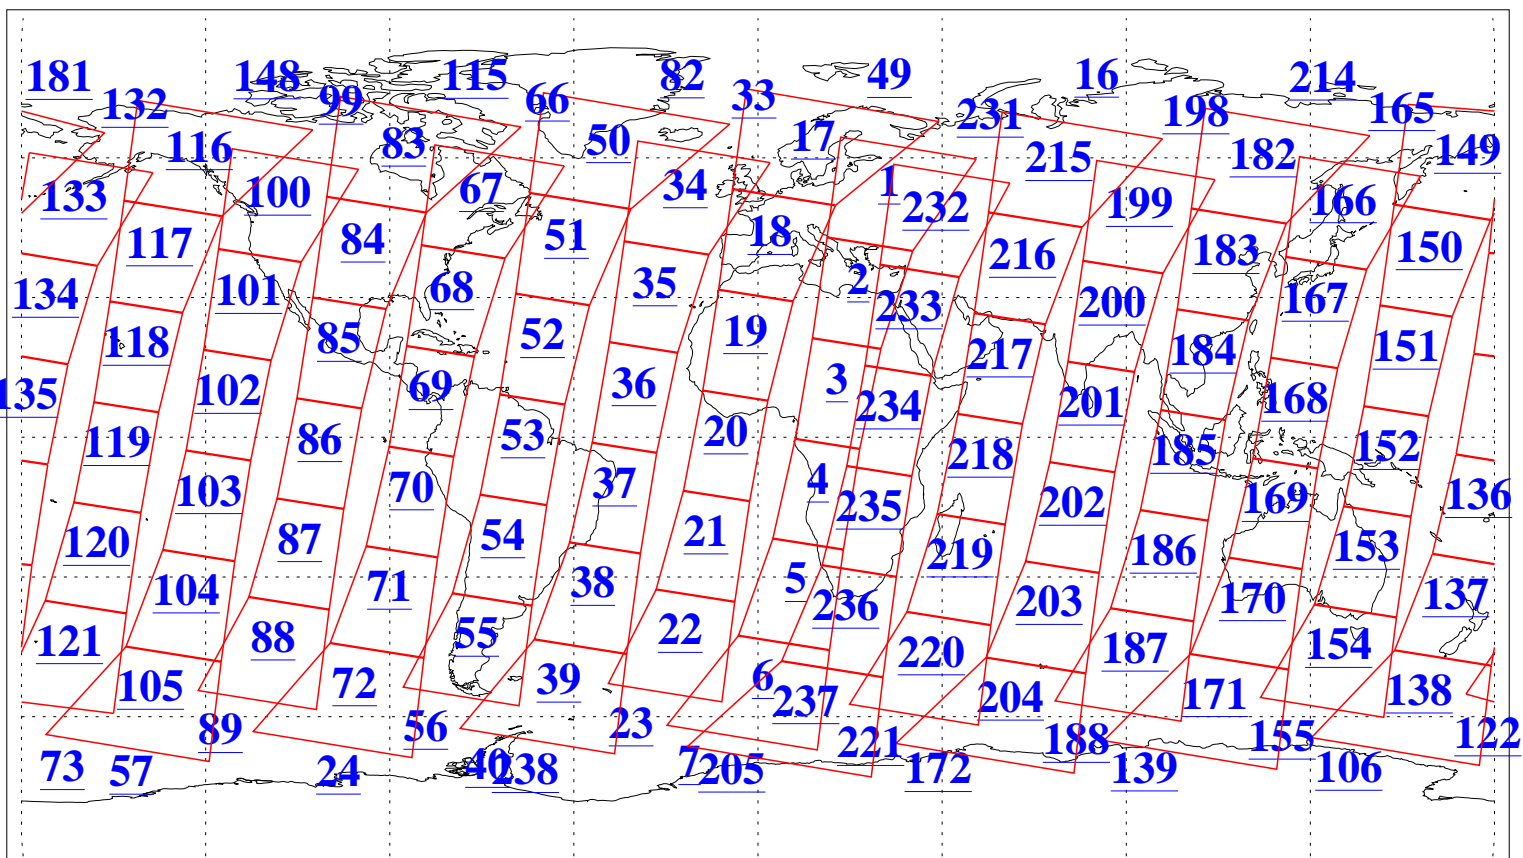

L1B Availability
AMSU Granules: 240
HSB Granules: 0
AIRS Granules: 240

23 Sep 2003
DoY 266
Aqua Day 507
Granules: 1 to 120

Granules: 121 to 240

Legend: AMSU Available, HSB Available, AIRS Available

L1B Availability
AMSU Granules: 240
HSB Granules: 0
AIRS Granules: 240

23 Sep 2003
DoY 266
Aqua Day 507

Ascending Granules

Descending Granules

Legend: AMSU Available, HSB Available, AIRS Available

L1B Availability
 AMSU Granules: 240
 HSB Granules: 0
 AIRS Granules: 240

23 Sep 2003
 DoY 266
 Aqua Day 507

Northern Hemisphere Granules

Southern Hemisphere Granules

Legend: AMSU Available, HSB Available, AIRS Available