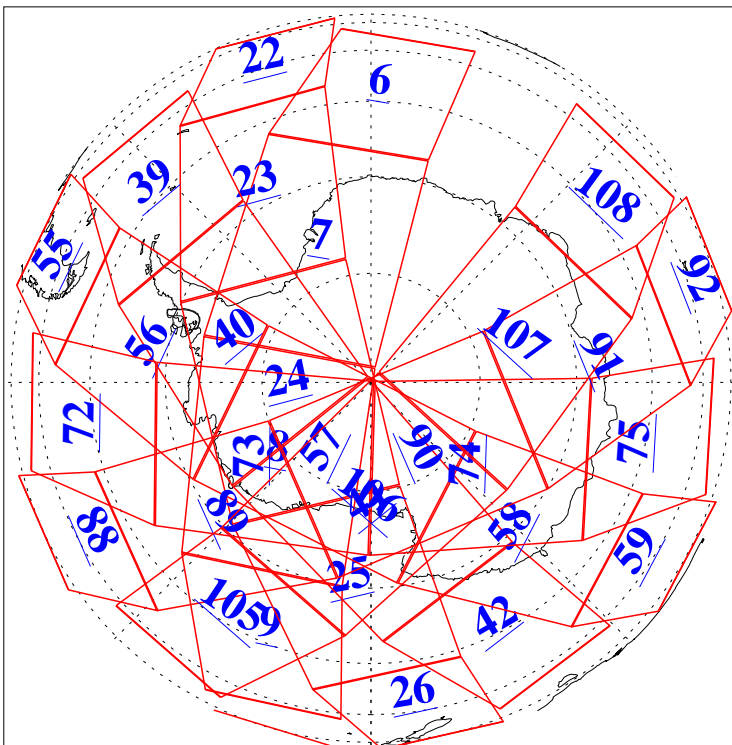

L1B Availability
AMSU Granules: 240
HSB Granules: 0
AIRS Granules: 240

23 Sep 2003
DoY 266
Aqua Day 507
Granules: 1 to 120

Granules: 121 to 240

Legend: AMSU Available, HSB Available, AIRS Available

L1B Availability
AMSU Granules: 240
HSB Granules: 0
AIRS Granules: 240

23 Sep 2003
DoY 266
Aqua Day 507

Ascending Granules

Descending Granules

Legend: AMSU Available, HSB Available, AIRS Available

L1B Availability
 AMSU Granules: 240
 HSB Granules: 0
 AIRS Granules: 240

23 Sep 2003
 DoY 266
 Aqua Day 507

Northern Hemisphere Granules

Southern Hemisphere Granules

Legend: AMSU Available, HSB Available, AIRS Available