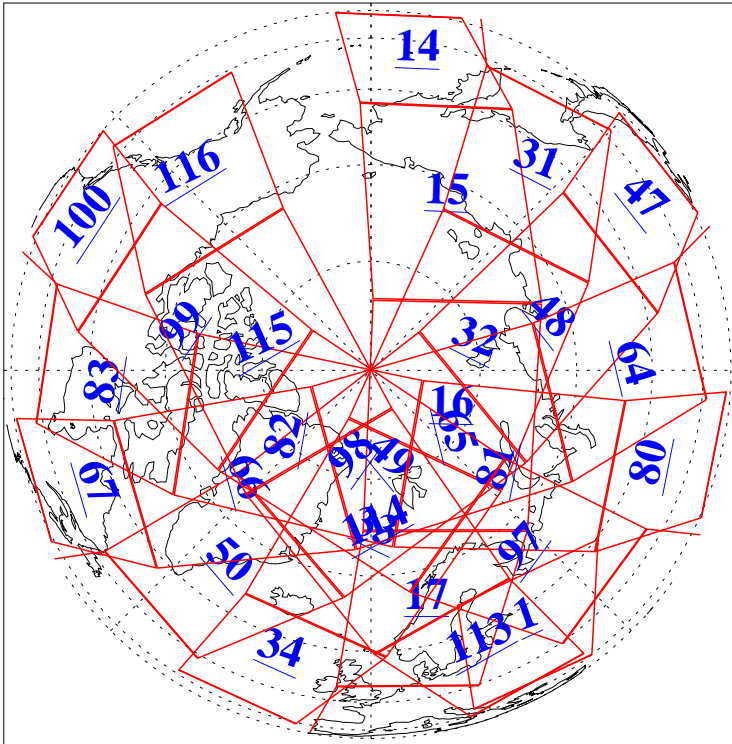

L1B Availability
AMSU Granules: 240
HSB Granules: 0
AIRS Granules: 240

23 Sep 2003
DoY 266
Aqua Day 507
Granules: 1 to 120

Granules: 121 to 240

Legend: AMSU Available, HSB Available, AIRS Available

L1B Availability
AMSU Granules: 240
HSB Granules: 0
AIRS Granules: 240

23 Sep 2003
DoY 266
Aqua Day 507

Ascending Granules

Descending Granules

Legend: AMSU Available, HSB Available, AIRS Available

L1B Availability
 AMSU Granules: 240
 HSB Granules: 0
 AIRS Granules: 240

23 Sep 2003
 DoY 266
 Aqua Day 507

Northern Hemisphere Granules

Southern Hemisphere Granules

Legend: AMSU Available, HSB Available, AIRS Available