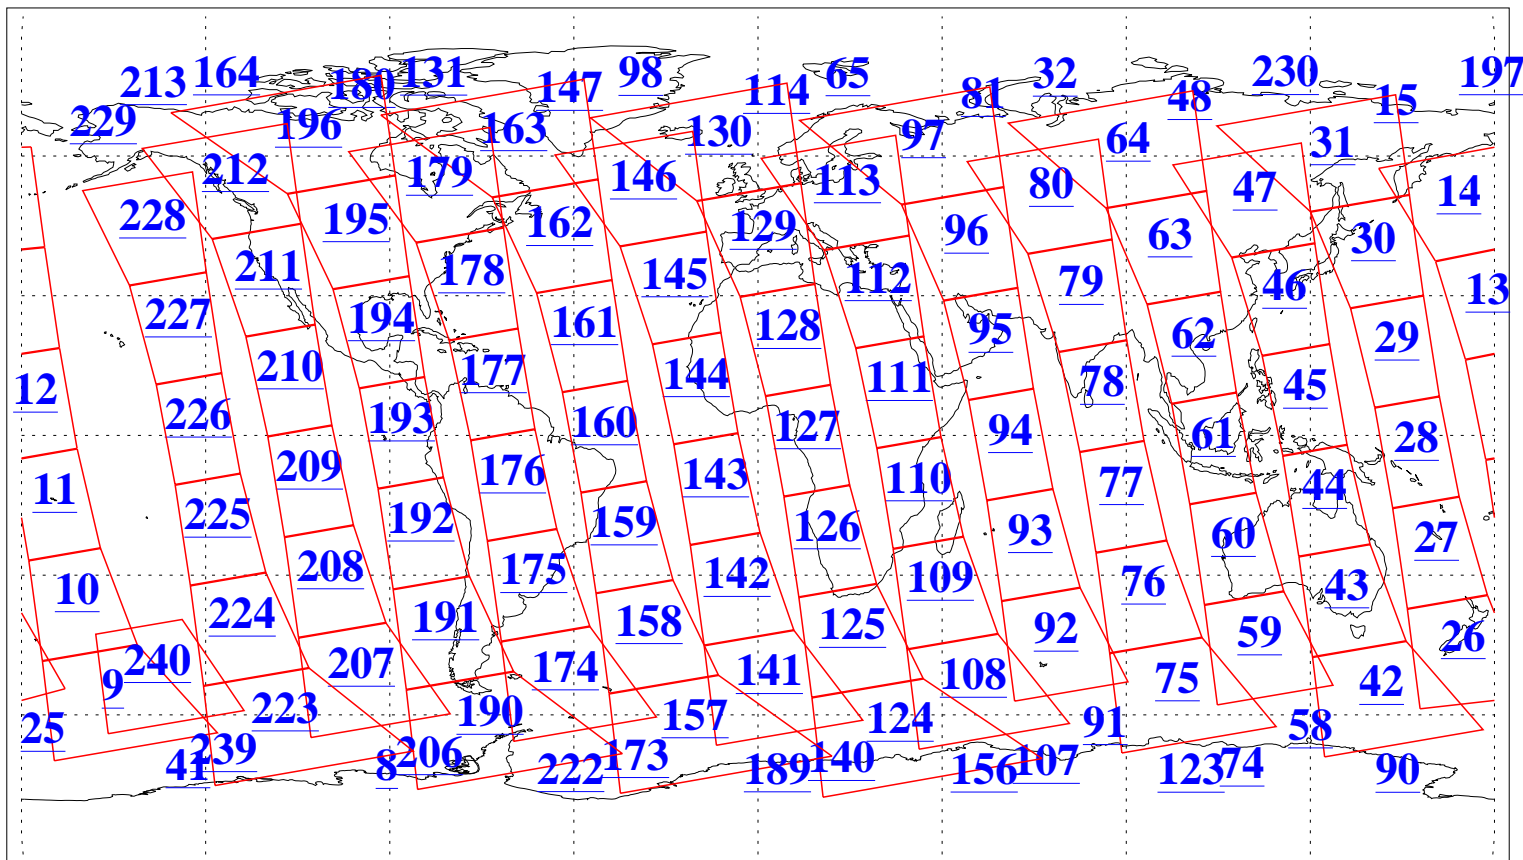

L1B Availability
AMSU Granules: 240
HSB Granules: 0
AIRS Granules: 240

23 Sep 2003
DoY 266
Aqua Day 507
Granules: 1 to 120

Granules: 121 to 240

Legend: AMSU Available, HSB Available, AIRS Available

L1B Availability
AMSU Granules: 240
HSB Granules: 0
AIRS Granules: 240

23 Sep 2003
DoY 266
Aqua Day 507

Ascending Granules

Descending Granules

Legend: AMSU Available, HSB Available, AIRS Available

L1B Availability
 AMSU Granules: 240
 HSB Granules: 0
 AIRS Granules: 240

23 Sep 2003
 DoY 266
 Aqua Day 507

Northern Hemisphere Granules

Southern Hemisphere Granules

Legend: AMSU Available, HSB Available, AIRS Available