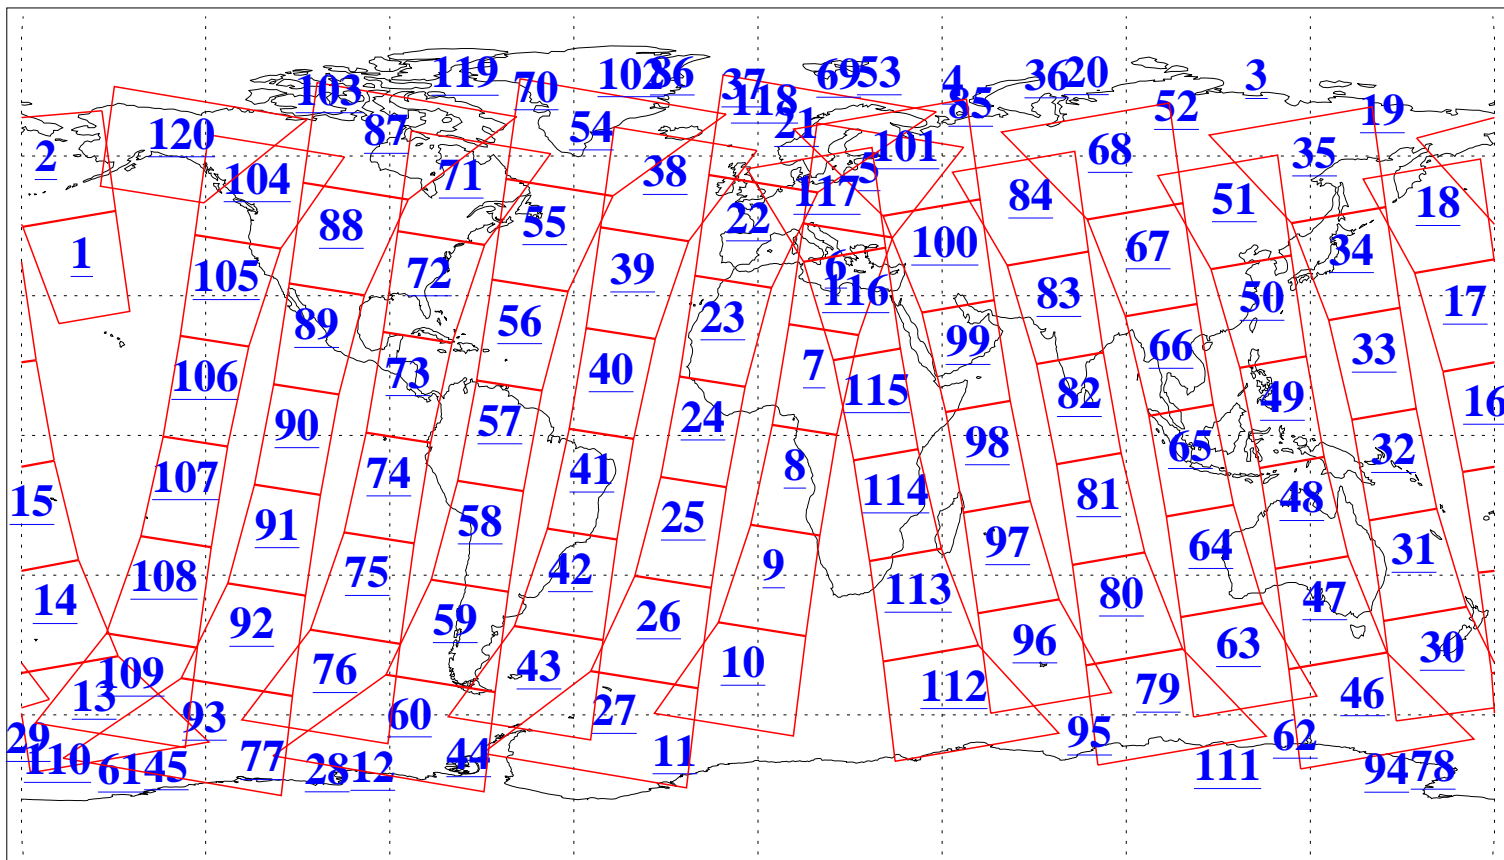

L1B Availability
AMSU Granules: 240
HSB Granules: 0
AIRS Granules: 240

19 Sep 2003
DoY 262
Aqua Day 503
Granules: 1 to 120

Granules: 121 to 240

Legend: AMSU Available, HSB Available, AIRS Available

L1B Availability
AMSU Granules: 240
HSB Granules: 0
AIRS Granules: 240

19 Sep 2003
DoY 262
Aqua Day 503

Ascending Granules

Descending Granules

Legend: AMSU Available, HSB Available, AIRS Available

L1B Availability
 AMSU Granules: 240
 HSB Granules: 0
 AIRS Granules: 240

19 Sep 2003
 DoY 262
 Aqua Day 503

Northern Hemisphere Granules

Southern Hemisphere Granules

Legend: AMSU Available, HSB Available, AIRS Available