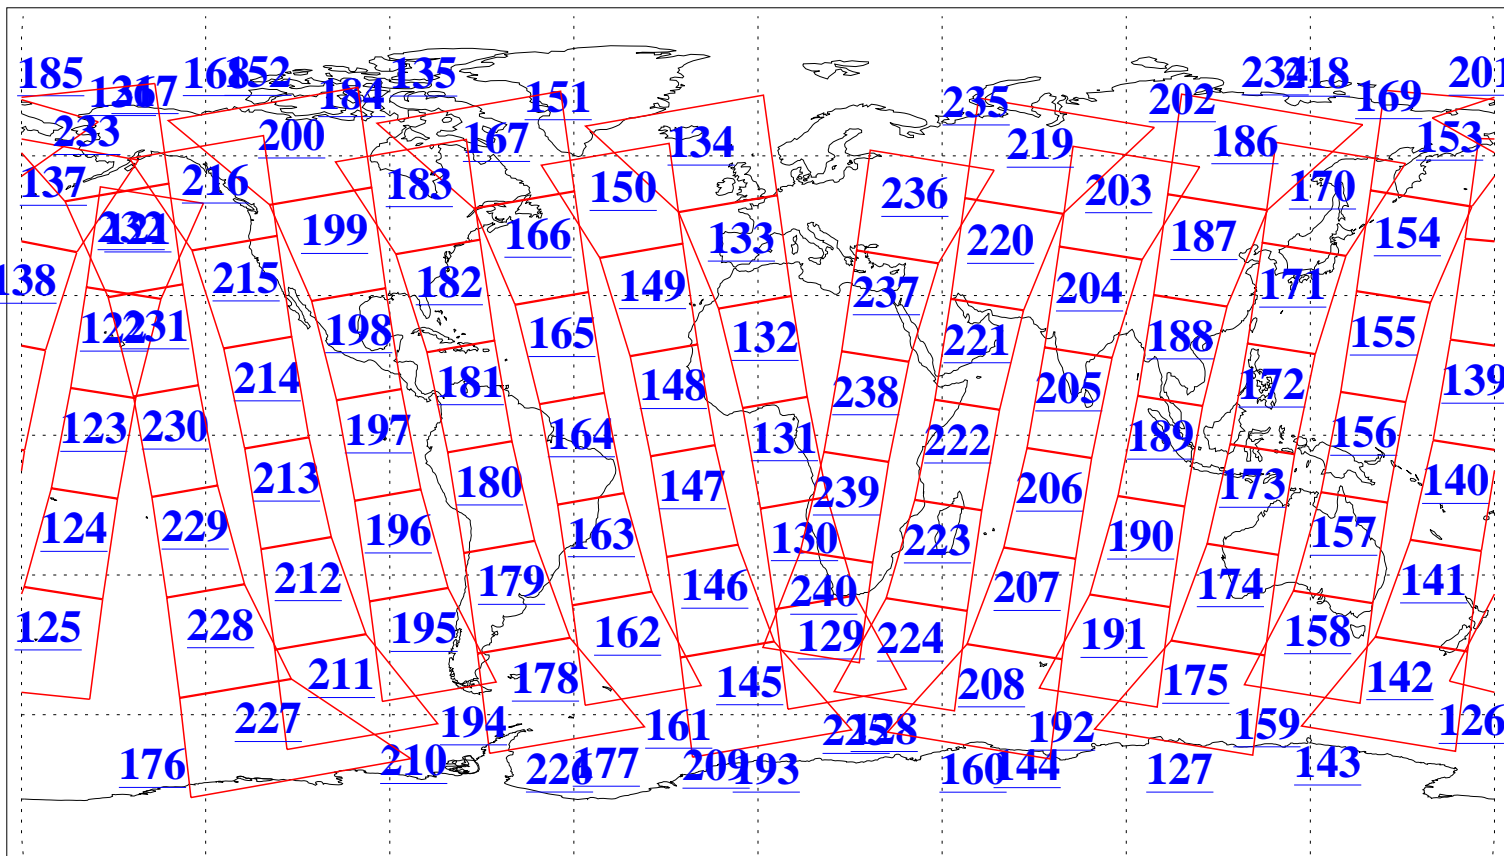

L1B Availability
AMSU Granules: 240
HSB Granules: 0
AIRS Granules: 240

19 Sep 2003
DoY 262
Aqua Day 503
Granules: 1 to 120

Granules: 121 to 240

Legend: AMSU Available, HSB Available, AIRS Available

L1B Availability
AMSU Granules: 240
HSB Granules: 0
AIRS Granules: 240

19 Sep 2003
DoY 262
Aqua Day 503

Ascending Granules

Descending Granules

Legend: AMSU Available, HSB Available, AIRS Available

L1B Availability
 AMSU Granules: 240
 HSB Granules: 0
 AIRS Granules: 240

19 Sep 2003
 DoY 262
 Aqua Day 503