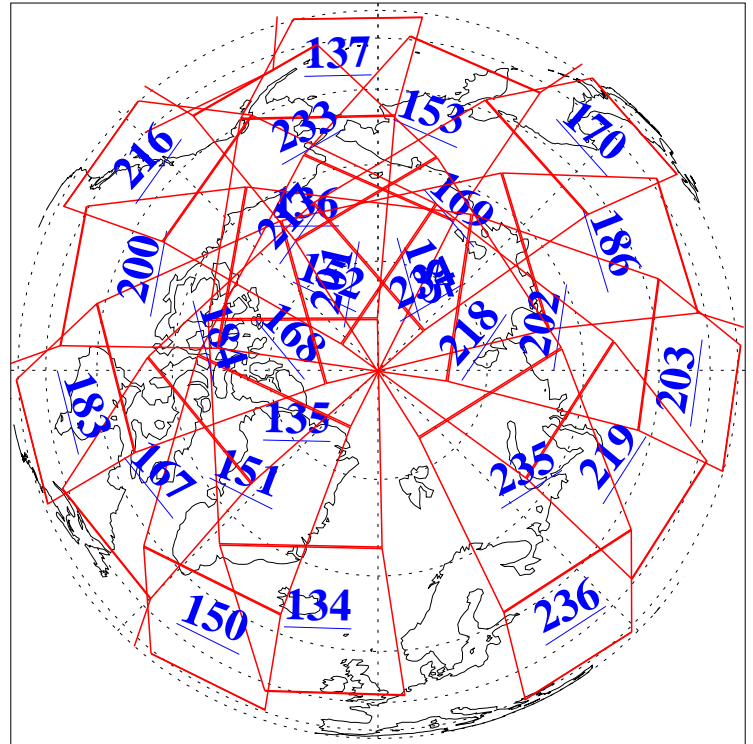

L1B Availability
AMSU Granules: 240
HSB Granules: 0
AIRS Granules: 240

19 Sep 2003
DoY 262
Aqua Day 503
Granules: 1 to 120

Granules: 121 to 240

Legend: AMSU Available, HSB Available, AIRS Available

L1B Availability
AMSU Granules: 240
HSB Granules: 0
AIRS Granules: 240

19 Sep 2003
DoY 262
Aqua Day 503

Ascending Granules

Descending Granules

Legend: AMSU Available, HSB Available, AIRS Available

L1B Availability
 AMSU Granules: 240
 HSB Granules: 0
 AIRS Granules: 240

19 Sep 2003
 DoY 262
 Aqua Day 503

Northern Hemisphere Granules

Southern Hemisphere Granules

Legend: AMSU Available, HSB Available, AIRS Available