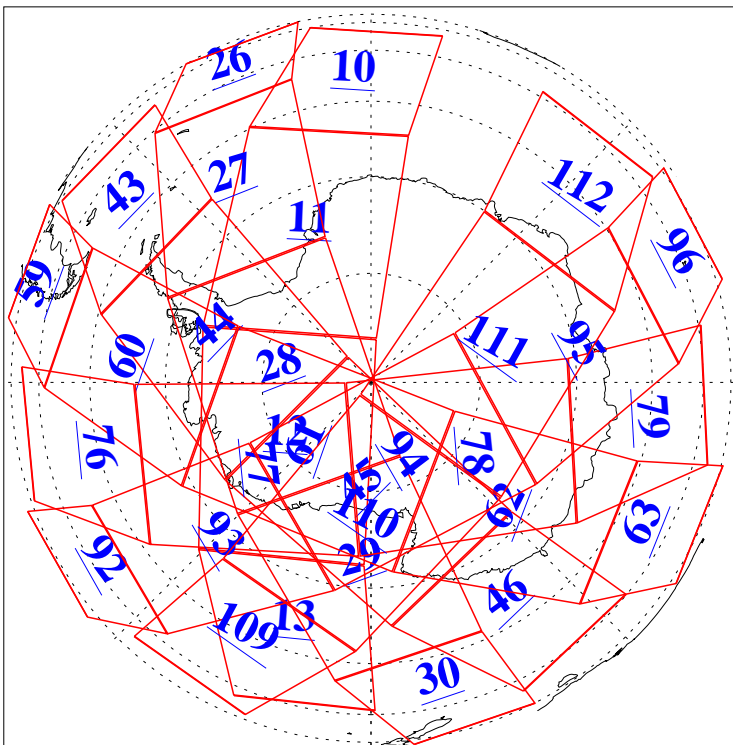

L1B Availability
AMSU Granules: 240
HSB Granules: 0
AIRS Granules: 240

19 Sep 2003
DoY 262
Aqua Day 503
Granules: 1 to 120

Granules: 121 to 240

Legend: AMSU Available, HSB Available, AIRS Available

L1B Availability
AMSU Granules: 240
HSB Granules: 0
AIRS Granules: 240

19 Sep 2003
DoY 262
Aqua Day 503

Ascending Granules

Descending Granules

Legend: AMSU Available, HSB Available, AIRS Available

L1B Availability
 AMSU Granules: 240
 HSB Granules: 0
 AIRS Granules: 240

19 Sep 2003
 DoY 262
 Aqua Day 503

Northern Hemisphere Granules

Southern Hemisphere Granules

Legend: AMSU Available, HSB Available, AIRS Available