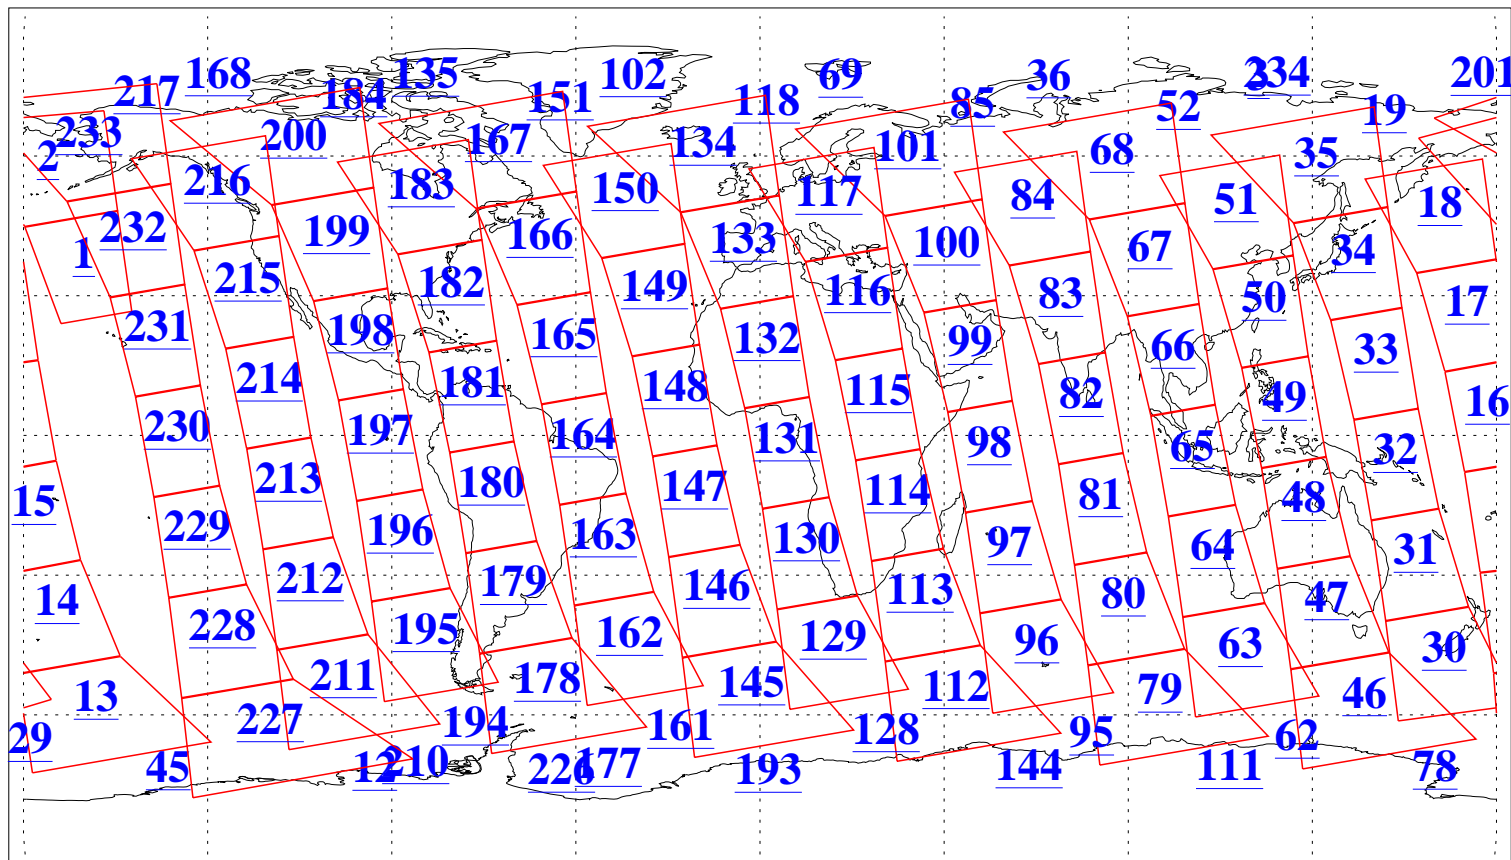

L1B Availability
AMSU Granules: 240
HSB Granules: 0
AIRS Granules: 240

19 Sep 2003
DoY 262
Aqua Day 503
Granules: 1 to 120

Granules: 121 to 240

Legend: AMSU Available, HSB Available, AIRS Available

L1B Availability
AMSU Granules: 240
HSB Granules: 0
AIRS Granules: 240

19 Sep 2003
DoY 262
Aqua Day 503

Ascending Granules

Descending Granules

Legend: AMSU Available, HSB Available, AIRS Available

L1B Availability
 AMSU Granules: 240
 HSB Granules: 0
 AIRS Granules: 240

19 Sep 2003
 DoY 262
 Aqua Day 503

Northern Hemisphere Granules

Southern Hemisphere Granules

Legend: AMSU Available, HSB Available, AIRS Available