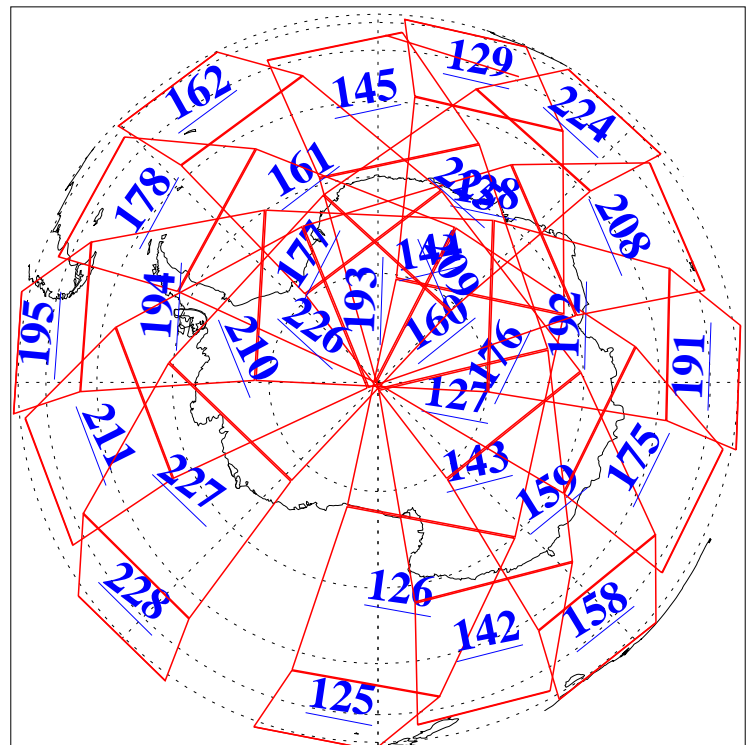

L1B Availability
AMSU Granules: 240
HSB Granules: 0
AIRS Granules: 240

19 Sep 2003
DoY 262
Aqua Day 503
Granules: 1 to 120

Granules: 121 to 240

Legend: AMSU Available, HSB Available, AIRS Available

L1B Availability
AMSU Granules: 240
HSB Granules: 0
AIRS Granules: 240

19 Sep 2003
DoY 262
Aqua Day 503

Ascending Granules

Descending Granules

Legend: AMSU Available, HSB Available, AIRS Available

L1B Availability
 AMSU Granules: 240
 HSB Granules: 0
 AIRS Granules: 240

19 Sep 2003
 DoY 262
 Aqua Day 503

Northern Hemisphere Granules

Southern Hemisphere Granules

Legend: AMSU Available, HSB Available, AIRS Available