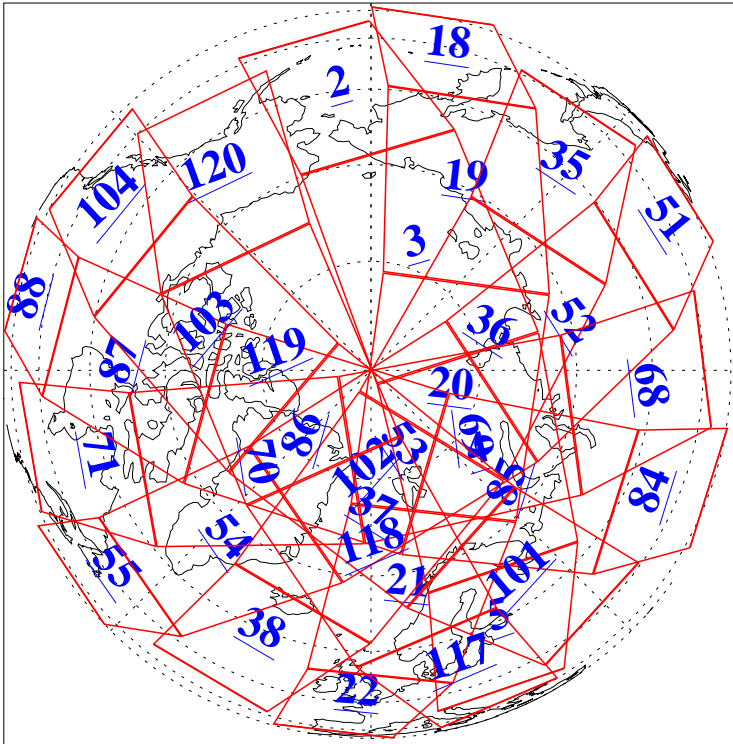

L1B Availability
AMSU Granules: 240
HSB Granules: 0
AIRS Granules: 240

19 Sep 2003
DoY 262
Aqua Day 503
Granules: 1 to 120

Granules: 121 to 240

Legend: AMSU Available, HSB Available, AIRS Available

L1B Availability
AMSU Granules: 240
HSB Granules: 0
AIRS Granules: 240

19 Sep 2003
DoY 262
Aqua Day 503

Ascending Granules

Descending Granules

Legend: AMSU Available, HSB Available, AIRS Available

L1B Availability
 AMSU Granules: 240
 HSB Granules: 0
 AIRS Granules: 240

19 Sep 2003
 DoY 262
 Aqua Day 503

Northern Hemisphere Granules

Southern Hemisphere Granules

Legend: AMSU Available, HSB Available, AIRS Available