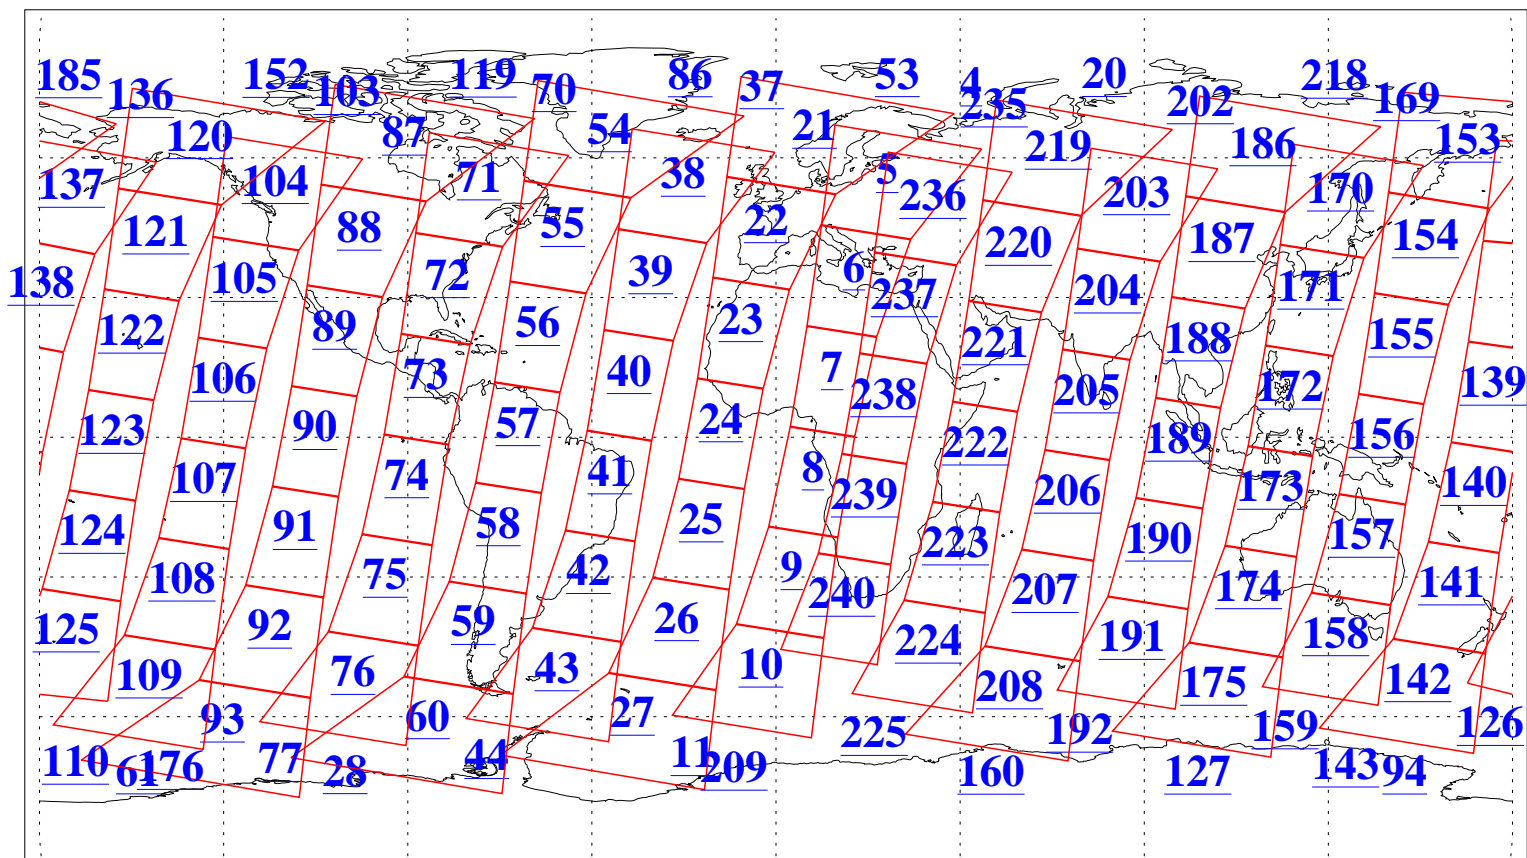

L1B Availability
AMSU Granules: 240
HSB Granules: 0
AIRS Granules: 240

19 Sep 2003
DoY 262
Aqua Day 503
Granules: 1 to 120

Granules: 121 to 240

Legend: AMSU Available, HSB Available, AIRS Available

L1B Availability
AMSU Granules: 240
HSB Granules: 0
AIRS Granules: 240

19 Sep 2003
DoY 262
Aqua Day 503

Ascending Granules

Descending Granules

Legend: AMSU Available, HSB Available, AIRS Available

L1B Availability
 AMSU Granules: 240
 HSB Granules: 0
 AIRS Granules: 240

19 Sep 2003
 DoY 262
 Aqua Day 503

Northern Hemisphere Granules

Southern Hemisphere Granules

Legend: AMSU Available, HSB Available, AIRS Available