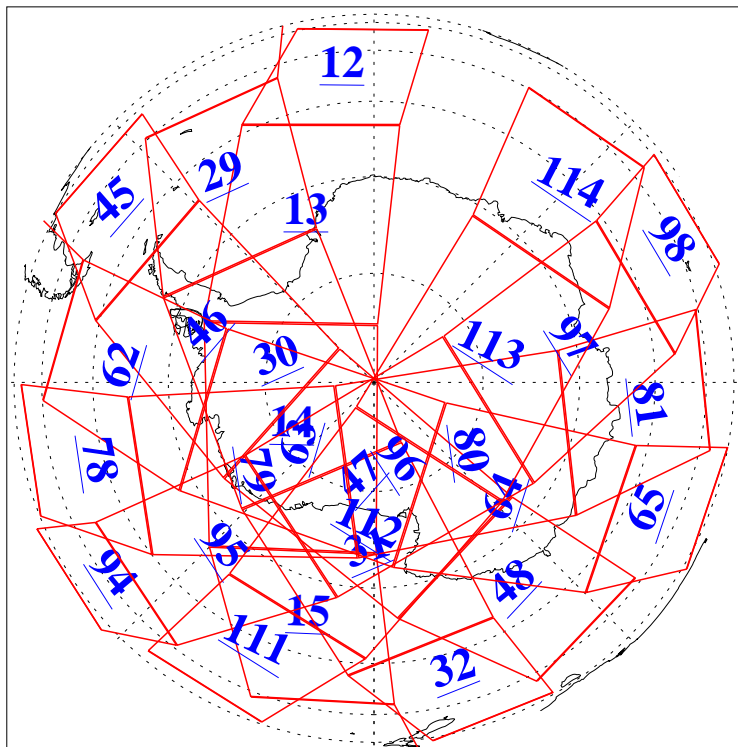

L1B Availability
AMSU Granules: 240
HSB Granules: 0
AIRS Granules: 240

17 Sep 2003
DoY 260
Aqua Day 501
Granules: 1 to 120

Granules: 121 to 240

Legend: AMSU Available, HSB Available, AIRS Available

L1B Availability
AMSU Granules: 240
HSB Granules: 0
AIRS Granules: 240

17 Sep 2003
DoY 260
Aqua Day 501

Ascending Granules

Descending Granules

Legend: AMSU Available, HSB Available, AIRS Available

L1B Availability
 AMSU Granules: 240
 HSB Granules: 0
 AIRS Granules: 240

17 Sep 2003
 DoY 260
 Aqua Day 501

Northern Hemisphere Granules

Southern Hemisphere Granules

Legend: AMSU Available, HSB Available, AIRS Available