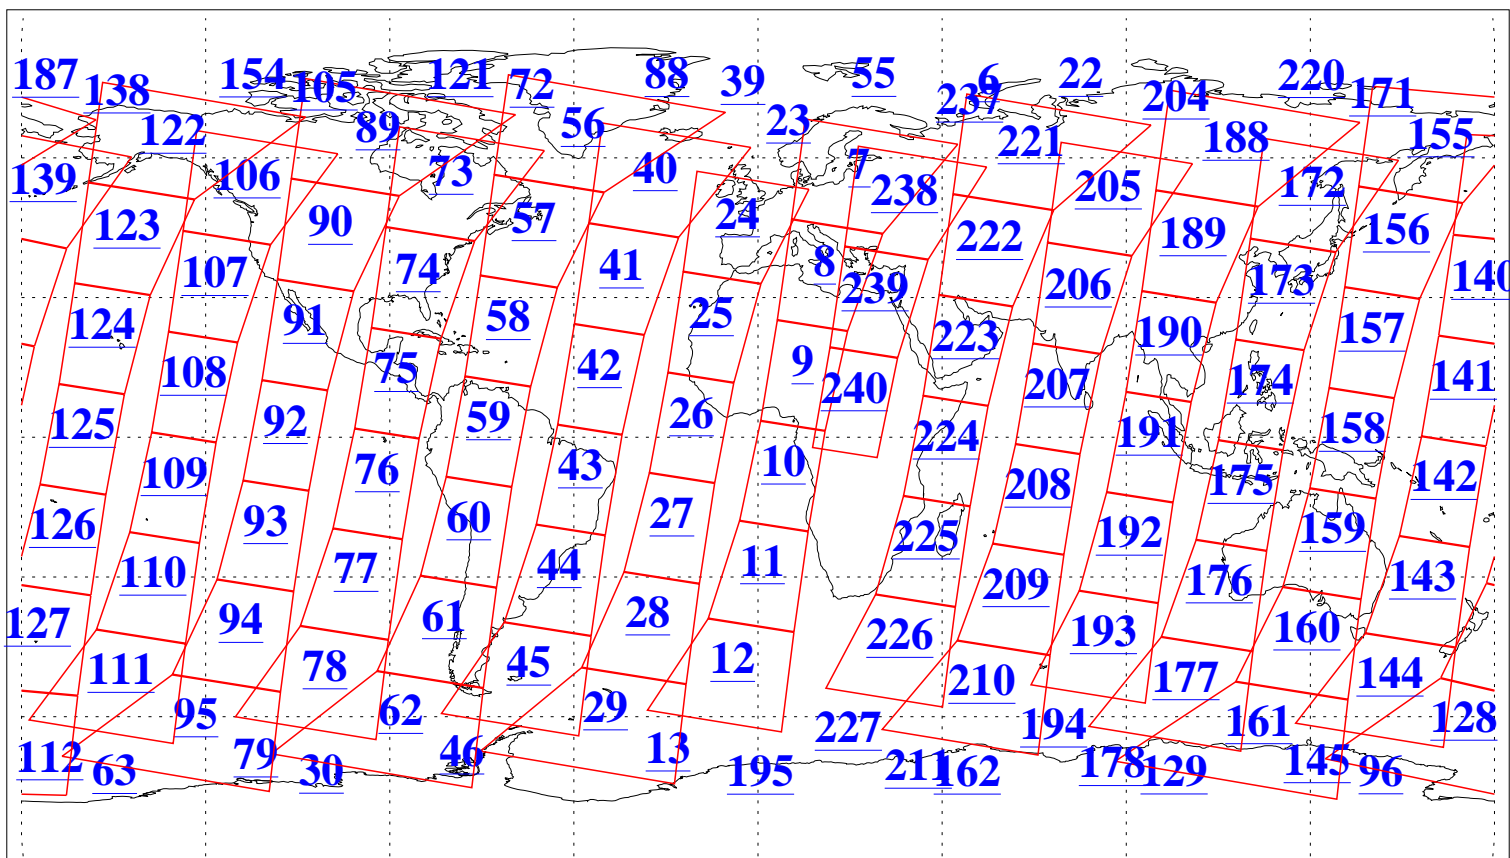

L1B Availability
AMSU Granules: 240
HSB Granules: 0
AIRS Granules: 240

17 Sep 2003
DoY 260
Aqua Day 501
Granules: 1 to 120

Granules: 121 to 240

Legend: AMSU Available, HSB Available, AIRS Available

L1B Availability
AMSU Granules: 240
HSB Granules: 0
AIRS Granules: 240

17 Sep 2003
DoY 260
Aqua Day 501

Ascending Granules

Descending Granules

Legend: AMSU Available, HSB Available, AIRS Available

L1B Availability
 AMSU Granules: 240
 HSB Granules: 0
 AIRS Granules: 240

17 Sep 2003
 DoY 260
 Aqua Day 501

Northern Hemisphere Granules

Southern Hemisphere Granules

Legend: AMSU Available, HSB Available, AIRS Available