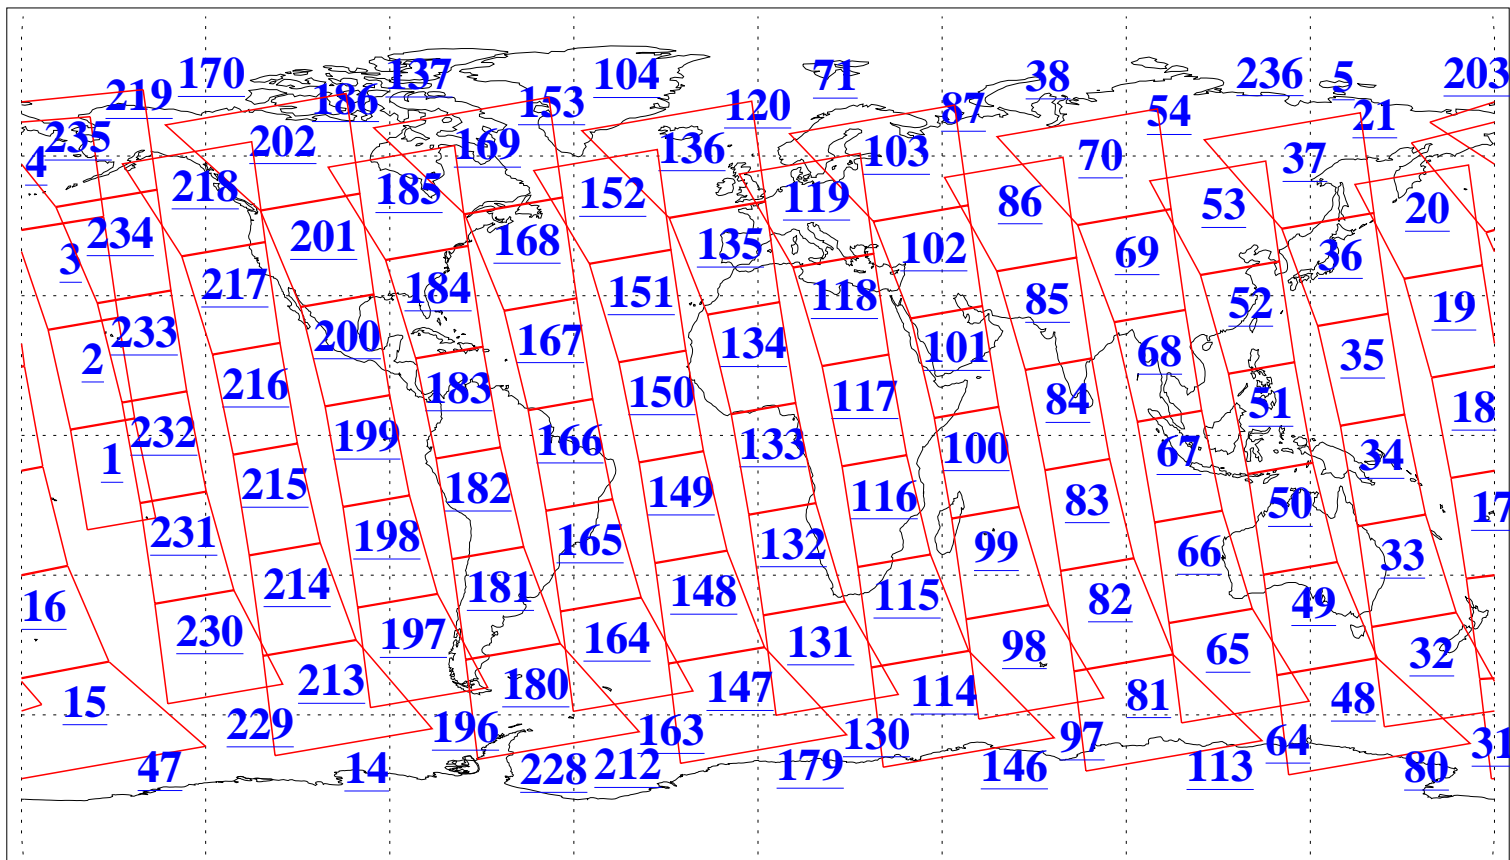

L1B Availability
AMSU Granules: 240
HSB Granules: 0
AIRS Granules: 240

17 Sep 2003
DoY 260
Aqua Day 501
Granules: 1 to 120

Granules: 121 to 240

Legend: AMSU Available, HSB Available, AIRS Available

L1B Availability
AMSU Granules: 240
HSB Granules: 0
AIRS Granules: 240

17 Sep 2003
DoY 260
Aqua Day 501

Ascending Granules

Descending Granules

Legend: AMSU Available, HSB Available, AIRS Available

L1B Availability
 AMSU Granules: 240
 HSB Granules: 0
 AIRS Granules: 240

17 Sep 2003
 DoY 260
 Aqua Day 501

Northern Hemisphere Granules

Southern Hemisphere Granules

Legend: AMSU Available, HSB Available, AIRS Available