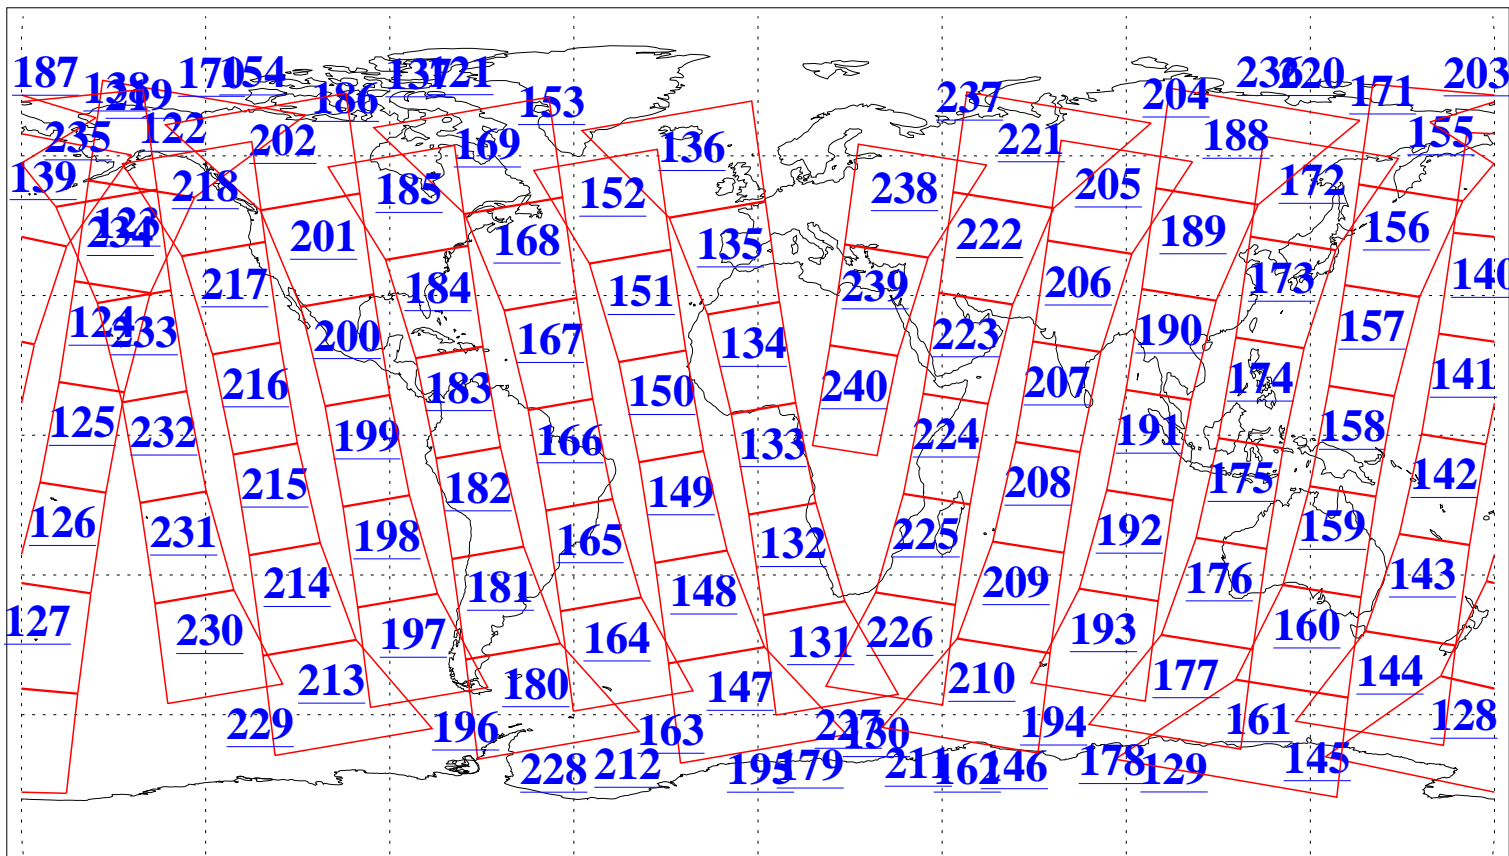

L1B Availability
AMSU Granules: 240
HSB Granules: 0
AIRS Granules: 240

17 Sep 2003
DoY 260
Aqua Day 501
Granules: 1 to 120

Granules: 121 to 240

Legend: AMSU Available, HSB Available, AIRS Available

L1B Availability
AMSU Granules: 240
HSB Granules: 0
AIRS Granules: 240

17 Sep 2003
DoY 260
Aqua Day 501

Ascending Granules

Descending Granules

Legend: AMSU Available, HSB Available, AIRS Available

L1B Availability
 AMSU Granules: 240
 HSB Granules: 0
 AIRS Granules: 240

17 Sep 2003
 DoY 260
 Aqua Day 501

Northern Hemisphere Granules

Southern Hemisphere Granules

Legend: AMSU Available, HSB Available, AIRS Available