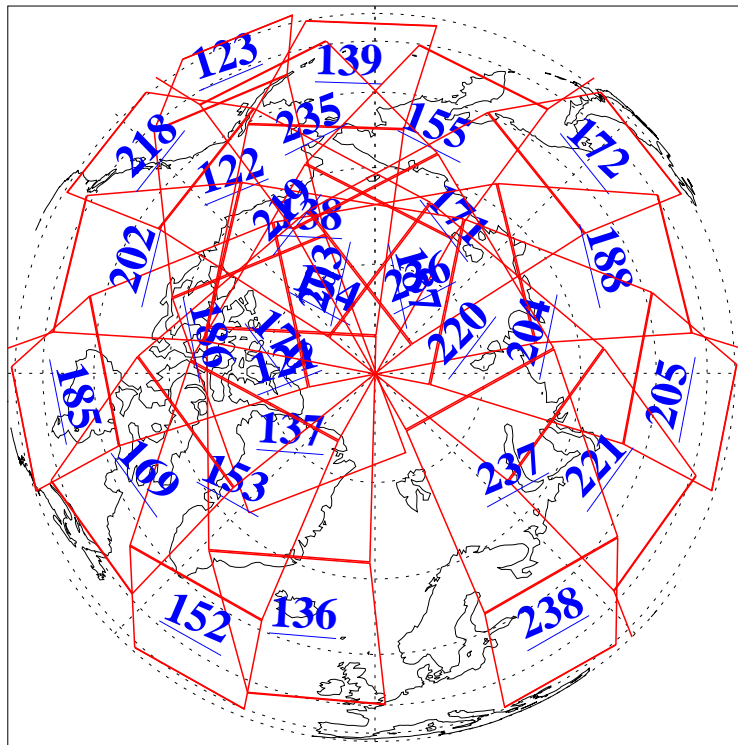

L1B Availability
AMSU Granules: 240
HSB Granules: 0
AIRS Granules: 240

17 Sep 2003
DoY 260
Aqua Day 501
Granules: 1 to 120

Granules: 121 to 240

Legend: AMSU Available, HSB Available, AIRS Available

L1B Availability
AMSU Granules: 240
HSB Granules: 0
AIRS Granules: 240

17 Sep 2003
DoY 260
Aqua Day 501

Ascending Granules

Descending Granules

Legend: AMSU Available, HSB Available, AIRS Available

L1B Availability
 AMSU Granules: 240
 HSB Granules: 0
 AIRS Granules: 240

17 Sep 2003
 DoY 260
 Aqua Day 501

Northern Hemisphere Granules

Southern Hemisphere Granules

Legend: AMSU Available, HSB Available, AIRS Available