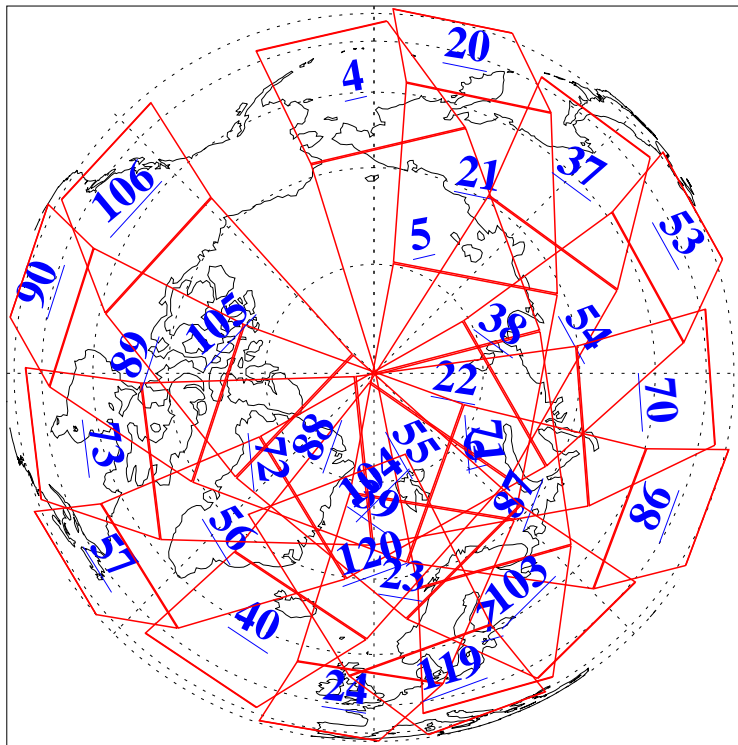

L1B Availability
AMSU Granules: 240
HSB Granules: 0
AIRS Granules: 240

17 Sep 2003
DoY 260
Aqua Day 501
Granules: 1 to 120

Granules: 121 to 240

Legend: AMSU Available, HSB Available, AIRS Available

L1B Availability
AMSU Granules: 240
HSB Granules: 0
AIRS Granules: 240

17 Sep 2003
DoY 260
Aqua Day 501

Ascending Granules

Descending Granules

Legend: AMSU Available, HSB Available, AIRS Available

L1B Availability
 AMSU Granules: 240
 HSB Granules: 0
 AIRS Granules: 240

17 Sep 2003
 DoY 260
 Aqua Day 501

Northern Hemisphere Granules

Southern Hemisphere Granules

Legend: AMSU Available, HSB Available, AIRS Available