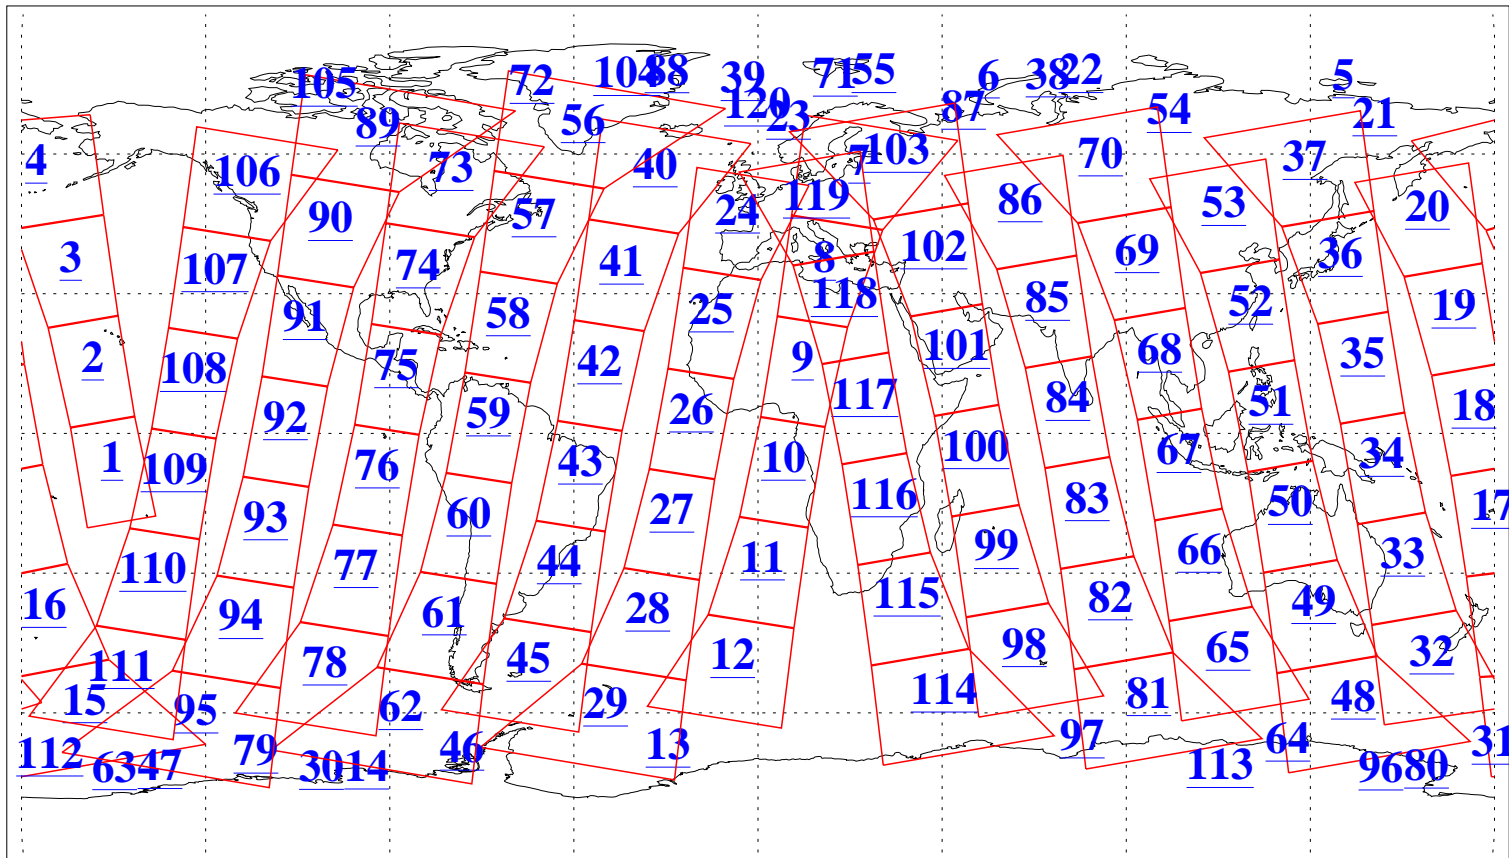

L1B Availability
AMSU Granules: 240
HSB Granules: 0
AIRS Granules: 240

17 Sep 2003
DoY 260
Aqua Day 501
Granules: 1 to 120

Granules: 121 to 240

Legend: AMSU Available, HSB Available, AIRS Available

L1B Availability
AMSU Granules: 240
HSB Granules: 0
AIRS Granules: 240

17 Sep 2003
DoY 260
Aqua Day 501

Ascending Granules

Descending Granules

Legend: AMSU Available, HSB Available, AIRS Available

L1B Availability
 AMSU Granules: 240
 HSB Granules: 0
 AIRS Granules: 240

17 Sep 2003
 DoY 260
 Aqua Day 501

Northern Hemisphere Granules

Southern Hemisphere Granules

Legend: AMSU Available, HSB Available, AIRS Available