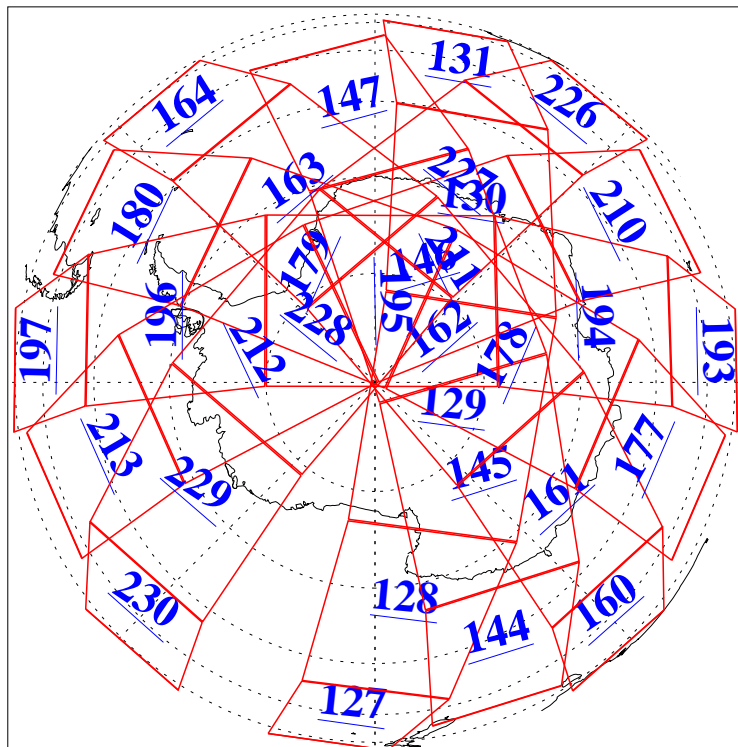

L1B Availability
AMSU Granules: 240
HSB Granules: 0
AIRS Granules: 240

17 Sep 2003
DoY 260
Aqua Day 501
Granules: 1 to 120

Granules: 121 to 240

Legend: AMSU Available, HSB Available, AIRS Available

L1B Availability
AMSU Granules: 240
HSB Granules: 0
AIRS Granules: 240

17 Sep 2003
DoY 260
Aqua Day 501

Ascending Granules

Descending Granules

Legend: AMSU Available, HSB Available, AIRS Available

L1B Availability
 AMSU Granules: 240
 HSB Granules: 0
 AIRS Granules: 240

17 Sep 2003
 DoY 260
 Aqua Day 501

Northern Hemisphere Granules

Southern Hemisphere Granules

Legend: AMSU Available, HSB Available, AIRS Available