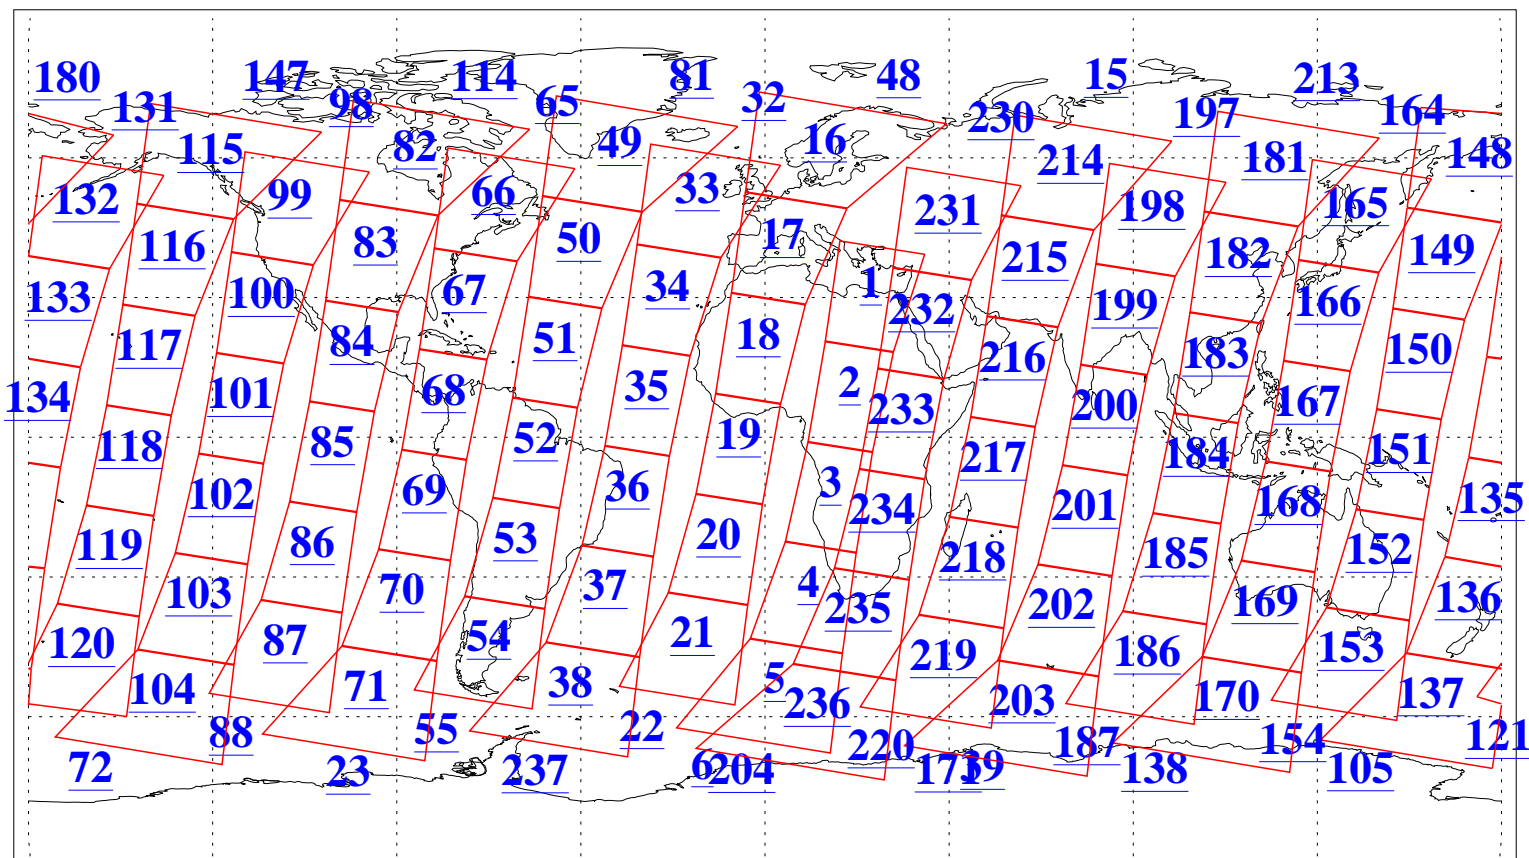

L1B Availability
AMSU Granules: 240
HSB Granules: 0
AIRS Granules: 240

16 Sep 2003
DoY 259
Aqua Day 500
Granules: 1 to 120

Granules: 121 to 240

Legend: AMSU Available, HSB Available, AIRS Available

L1B Availability
AMSU Granules: 240
HSB Granules: 0
AIRS Granules: 240

16 Sep 2003
DoY 259
Aqua Day 500

Ascending Granules

Descending Granules

Legend: AMSU Available, HSB Available, AIRS Available

L1B Availability
AMSU Granules: 240
HSB Granules: 0
AIRS Granules: 240

16 Sep 2003
DoY 259
Aqua Day 500

Northern Hemisphere Granules

Southern Hemisphere Granules

Legend: AMSU Available, HSB Available, AIRS Available