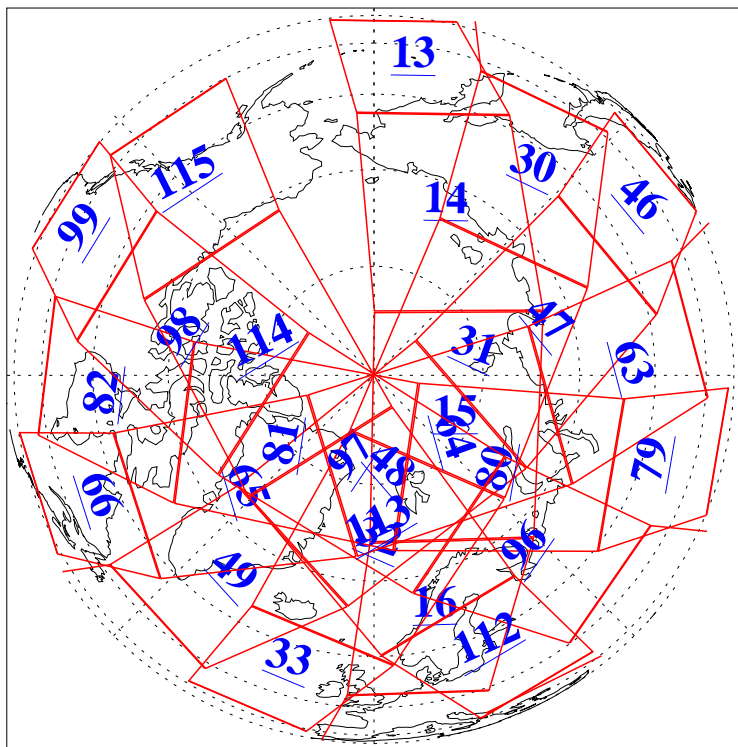

L1B Availability
AMSU Granules: 240
HSB Granules: 0
AIRS Granules: 240

16 Sep 2003
DoY 259
Aqua Day 500
Granules: 1 to 120

Granules: 121 to 240

Legend: AMSU Available, HSB Available, AIRS Available

L1B Availability
AMSU Granules: 240
HSB Granules: 0
AIRS Granules: 240

16 Sep 2003
DoY 259
Aqua Day 500

Ascending Granules

Descending Granules

Legend: AMSU Available, HSB Available, AIRS Available

L1B Availability
AMSU Granules: 240
HSB Granules: 0
AIRS Granules: 240

16 Sep 2003
DoY 259
Aqua Day 500

Northern Hemisphere Granules

Southern Hemisphere Granules

Legend: AMSU Available, HSB Available, AIRS Available