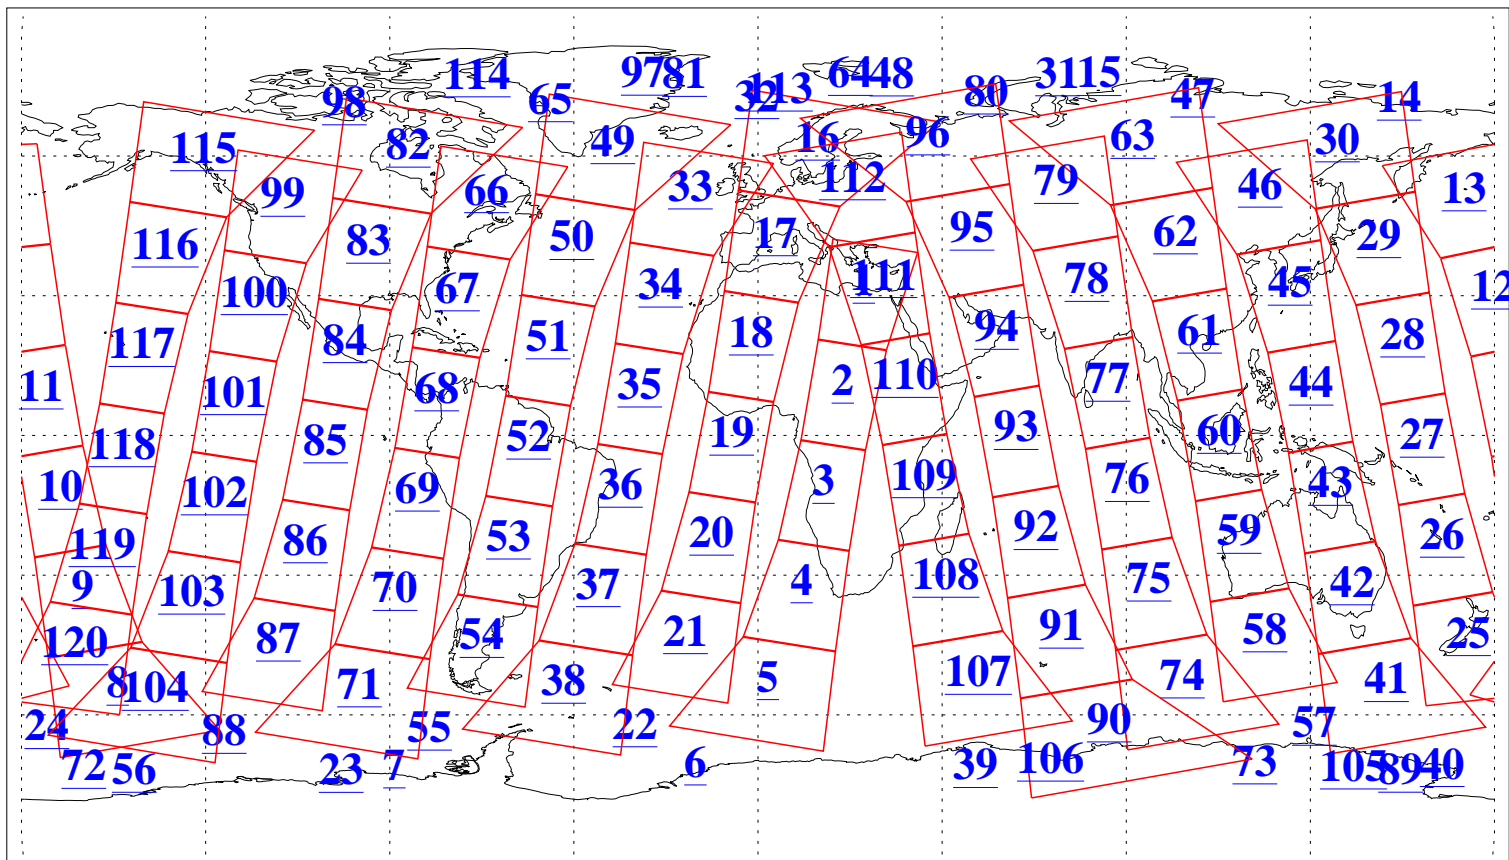

L1B Availability
AMSU Granules: 240
HSB Granules: 0
AIRS Granules: 240

16 Sep 2003
DoY 259
Aqua Day 500
Granules: 1 to 120

Granules: 121 to 240

Legend: AMSU Available, HSB Available, AIRS Available

L1B Availability
AMSU Granules: 240
HSB Granules: 0
AIRS Granules: 240

16 Sep 2003
DoY 259
Aqua Day 500

Ascending Granules

Descending Granules

Legend: AMSU Available, HSB Available, AIRS Available

L1B Availability
AMSU Granules: 240
HSB Granules: 0
AIRS Granules: 240

16 Sep 2003
DoY 259
Aqua Day 500

Northern Hemisphere Granules

Southern Hemisphere Granules

Legend: AMSU Available, HSB Available, AIRS Available