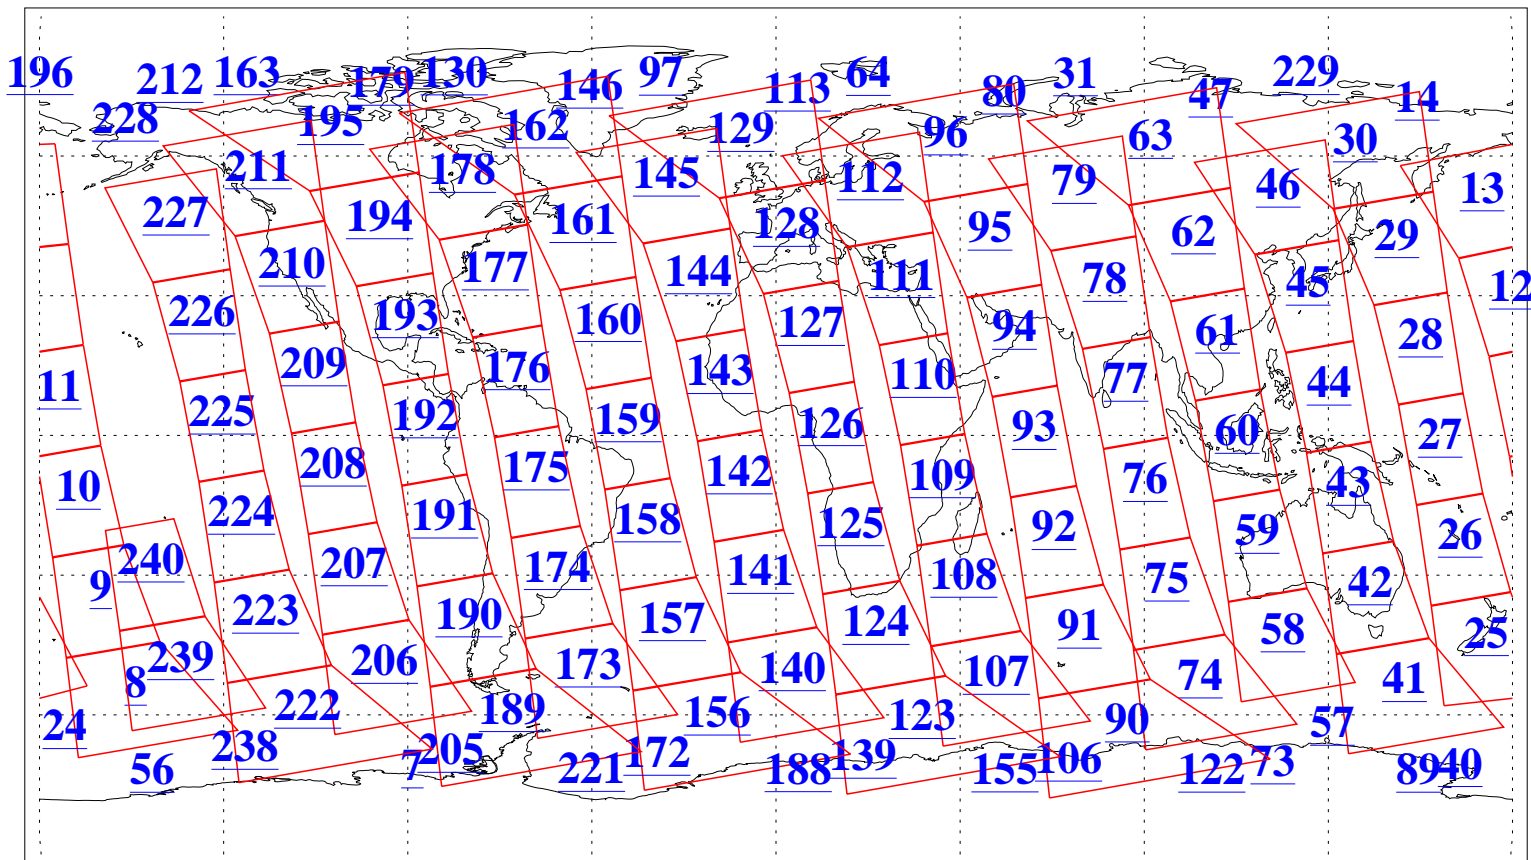

L1B Availability
AMSU Granules: 240
HSB Granules: 0
AIRS Granules: 240

16 Sep 2003
DoY 259
Aqua Day 500
Granules: 1 to 120

Granules: 121 to 240

Legend: AMSU Available, HSB Available, AIRS Available

L1B Availability
AMSU Granules: 240
HSB Granules: 0
AIRS Granules: 240

16 Sep 2003
DoY 259
Aqua Day 500

Ascending Granules

Descending Granules

Legend: AMSU Available, HSB Available, AIRS Available

L1B Availability
AMSU Granules: 240
HSB Granules: 0
AIRS Granules: 240

16 Sep 2003
DoY 259
Aqua Day 500

Northern Hemisphere Granules

Southern Hemisphere Granules

Legend: AMSU Available, HSB Available, AIRS Available