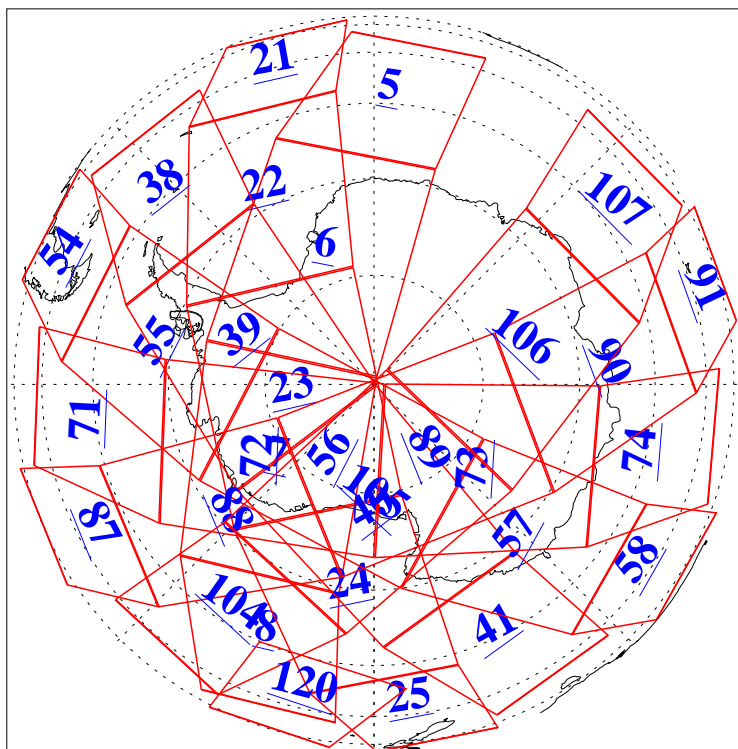

L1B Availability
AMSU Granules: 240
HSB Granules: 0
AIRS Granules: 240

16 Sep 2003
DoY 259
Aqua Day 500
Granules: 1 to 120

Granules: 121 to 240

Legend: AMSU Available, HSB Available, AIRS Available

L1B Availability
AMSU Granules: 240
HSB Granules: 0
AIRS Granules: 240

16 Sep 2003
DoY 259
Aqua Day 500

Ascending Granules

Descending Granules

Legend: AMSU Available, HSB Available, AIRS Available

L1B Availability
AMSU Granules: 240
HSB Granules: 0
AIRS Granules: 240

16 Sep 2003
DoY 259
Aqua Day 500

Northern Hemisphere Granules

Southern Hemisphere Granules

Legend: AMSU Available, HSB Available, AIRS Available