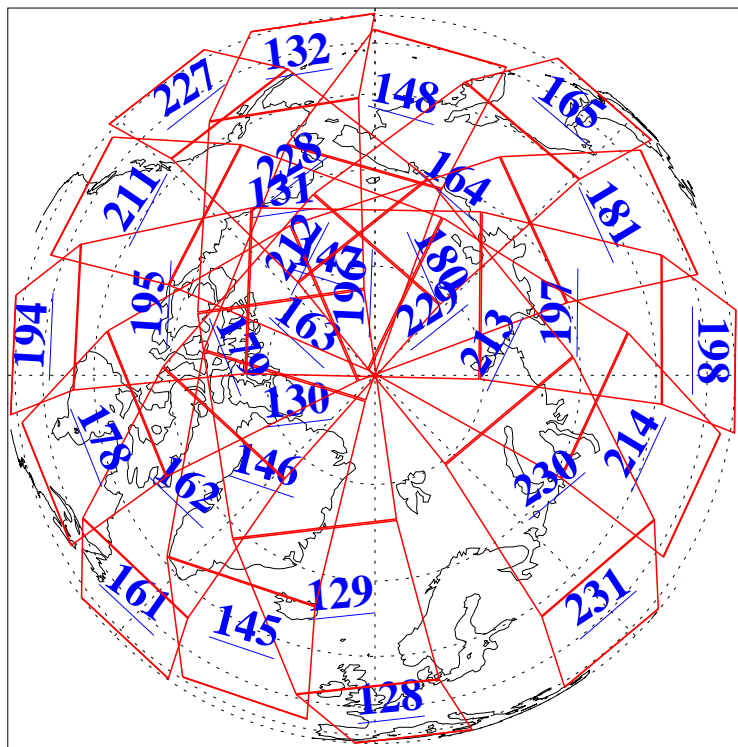

16 Sep 2003
DoY 259
Aqua Day 500

Ascending Granules

Descending Granules

Legend: AMSU Available, HSB Available, AIRS Available

L1B Availability
AMSU Granules: 240
HSB Granules: 0
AIRS Granules: 240

16 Sep 2003
DoY 259
Aqua Day 500

Northern Hemisphere Granules

Southern Hemisphere Granules

Legend: AMSU Available, HSB Available, AIRS Available