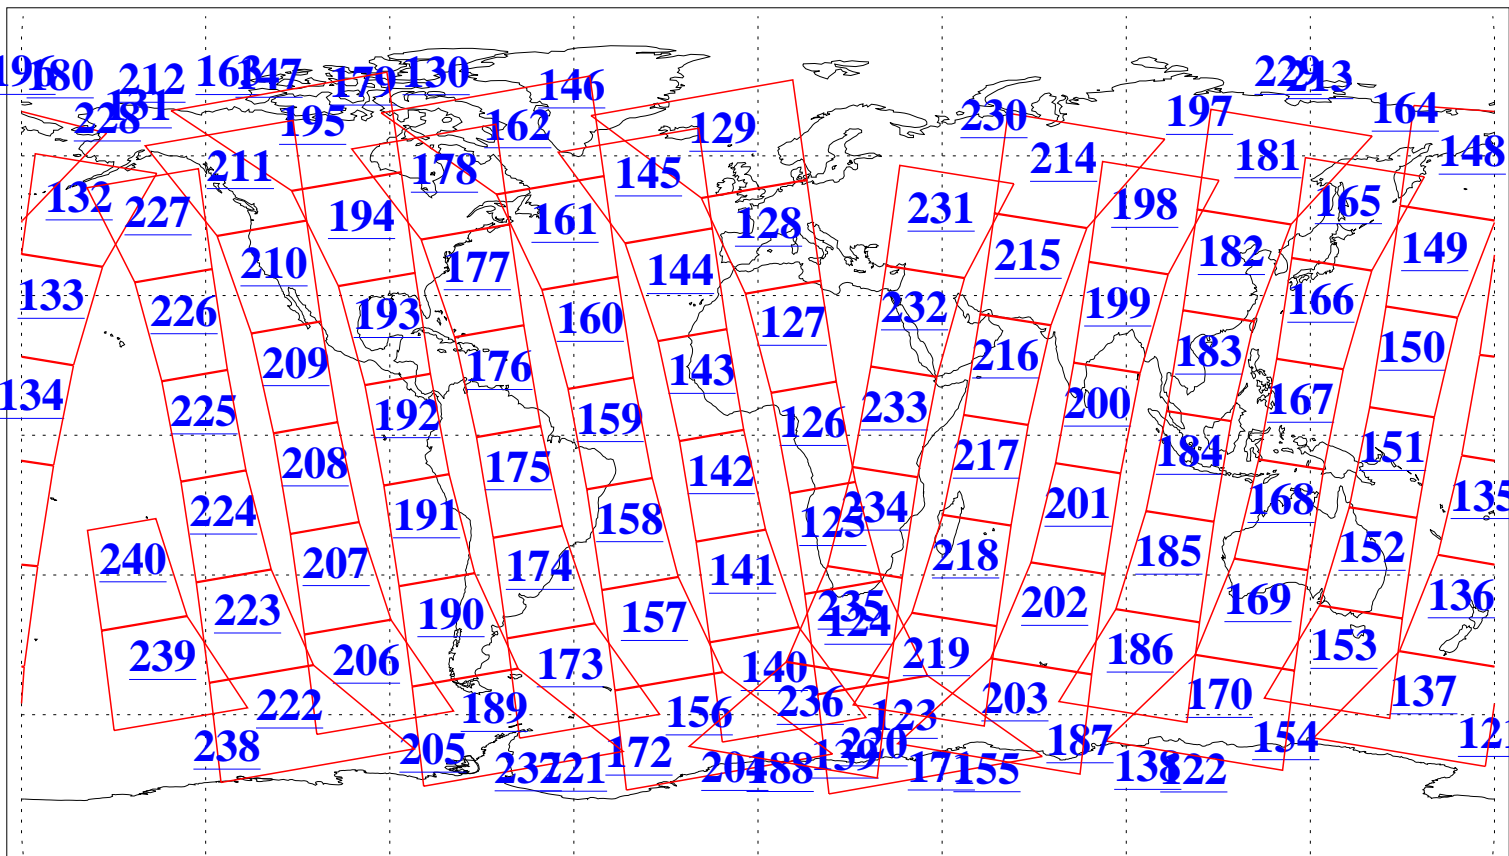

L1B Availability
AMSU Granules: 240
HSB Granules: 0
AIRS Granules: 240

16 Sep 2003
DoY 259
Aqua Day 500
Granules: 1 to 120

Granules: 121 to 240

Legend: AMSU Available, HSB Available, AIRS Available

L1B Availability
AMSU Granules: 240
HSB Granules: 0
AIRS Granules: 240

16 Sep 2003
DoY 259
Aqua Day 500

Ascending Granules

Descending Granules

Legend: AMSU Available, HSB Available, AIRS Available

L1B Availability
AMSU Granules: 240
HSB Granules: 0
AIRS Granules: 240

16 Sep 2003
DoY 259
Aqua Day 500

Northern Hemisphere Granules

Southern Hemisphere Granules

Legend: AMSU Available, HSB Available, AIRS Available