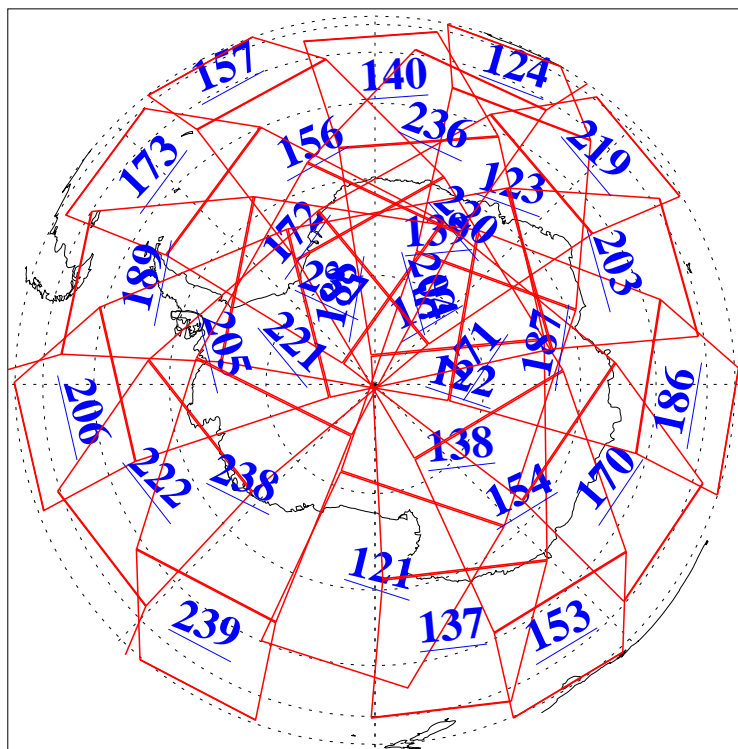

L1B Availability
AMSU Granules: 240
HSB Granules: 0
AIRS Granules: 240

16 Sep 2003
DoY 259
Aqua Day 500
Granules: 1 to 120

Granules: 121 to 240

Legend: AMSU Available, HSB Available, AIRS Available

L1B Availability
AMSU Granules: 240
HSB Granules: 0
AIRS Granules: 240

16 Sep 2003
DoY 259
Aqua Day 500

Ascending Granules

Descending Granules

Legend: AMSU Available, HSB Available, AIRS Available

L1B Availability
AMSU Granules: 240
HSB Granules: 0
AIRS Granules: 240

16 Sep 2003
DoY 259
Aqua Day 500

Northern Hemisphere Granules

Southern Hemisphere Granules

Legend: AMSU Available, HSB Available, AIRS Available