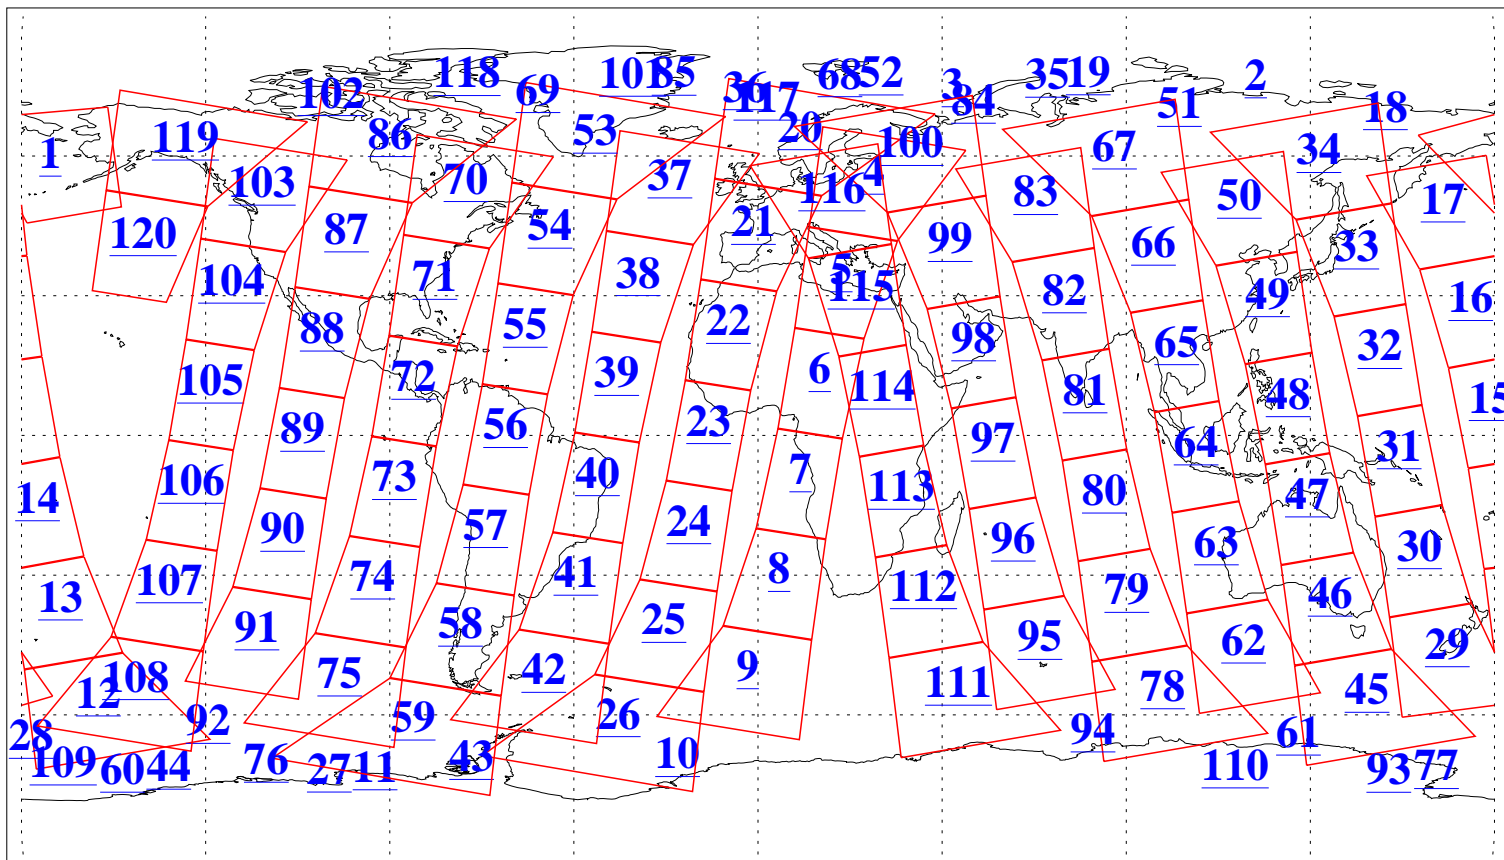

L1B Availability
AMSU Granules: 240
HSB Granules: 0
AIRS Granules: 240

12 Sep 2003
DoY 255
Aqua Day 496
Granules: 1 to 120

Granules: 121 to 240

Legend: AMSU Available, HSB Available, AIRS Available

L1B Availability
AMSU Granules: 240
HSB Granules: 0
AIRS Granules: 240

12 Sep 2003
DoY 255
Aqua Day 496

Ascending Granules

Descending Granules

Legend: AMSU Available, HSB Available, AIRS Available

L1B Availability
 AMSU Granules: 240
 HSB Granules: 0
 AIRS Granules: 240

12 Sep 2003
 DoY 255
 Aqua Day 496

Northern Hemisphere Granules

Southern Hemisphere Granules

Legend: AMSU Available, HSB Available, AIRS Available