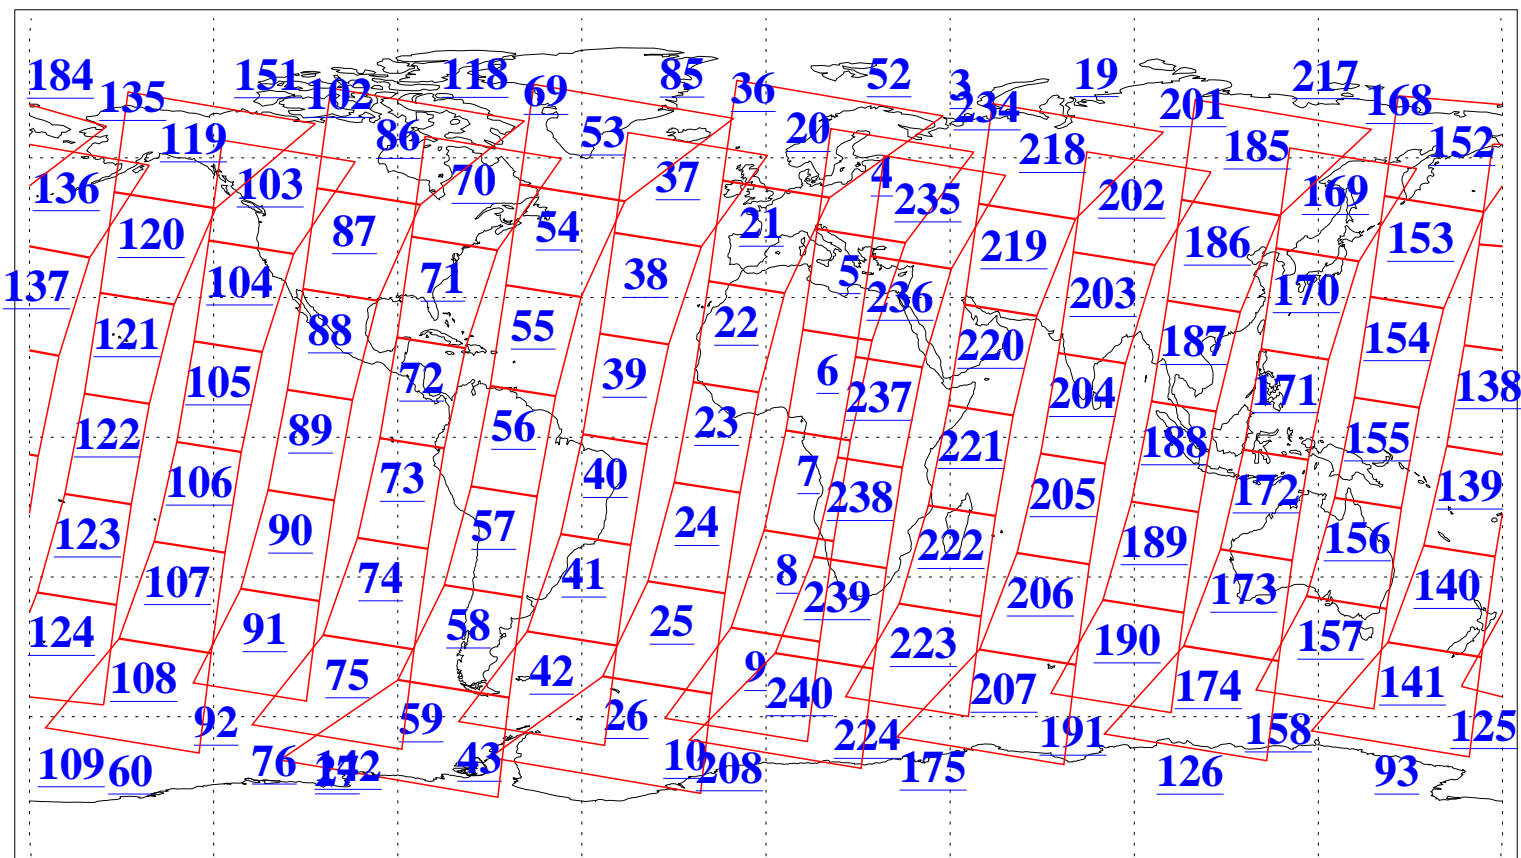

L1B Availability
AMSU Granules: 240
HSB Granules: 0
AIRS Granules: 240

12 Sep 2003
DoY 255
Aqua Day 496
Granules: 1 to 120

Granules: 121 to 240

Legend: AMSU Available, HSB Available, AIRS Available

L1B Availability
AMSU Granules: 240
HSB Granules: 0
AIRS Granules: 240

12 Sep 2003
DoY 255
Aqua Day 496

Ascending Granules

Descending Granules

Legend: AMSU Available, HSB Available, AIRS Available

L1B Availability
 AMSU Granules: 240
 HSB Granules: 0
 AIRS Granules: 240

12 Sep 2003
 DoY 255
 Aqua Day 496

Northern Hemisphere Granules

Southern Hemisphere Granules

Legend: AMSU Available, HSB Available, AIRS Available