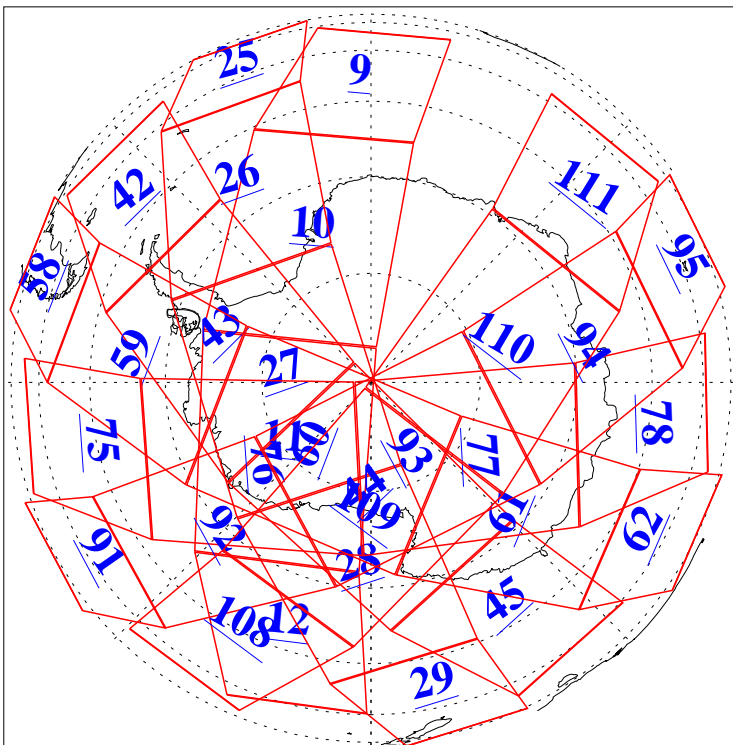

L1B Availability
AMSU Granules: 240
HSB Granules: 0
AIRS Granules: 240

12 Sep 2003
DoY 255
Aqua Day 496
Granules: 1 to 120

Granules: 121 to 240

Legend: AMSU Available, HSB Available, AIRS Available

L1B Availability
AMSU Granules: 240
HSB Granules: 0
AIRS Granules: 240

12 Sep 2003
DoY 255
Aqua Day 496

Ascending Granules

Descending Granules

Legend: AMSU Available, HSB Available, AIRS Available

L1B Availability
 AMSU Granules: 240
 HSB Granules: 0
 AIRS Granules: 240

12 Sep 2003
 DoY 255
 Aqua Day 496

Northern Hemisphere Granules

Southern Hemisphere Granules

Legend: AMSU Available, HSB Available, AIRS Available