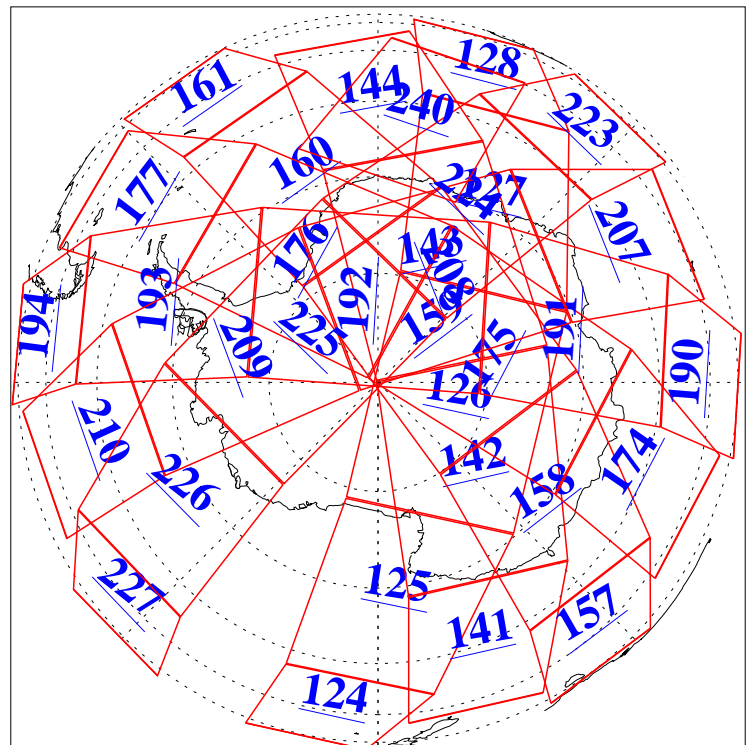

L1B Availability
AMSU Granules: 240
HSB Granules: 0
AIRS Granules: 240

12 Sep 2003
DoY 255
Aqua Day 496
Granules: 1 to 120

Granules: 121 to 240

Legend: AMSU Available, HSB Available, AIRS Available

L1B Availability
AMSU Granules: 240
HSB Granules: 0
AIRS Granules: 240

12 Sep 2003
DoY 255
Aqua Day 496

Ascending Granules

Descending Granules

Legend: AMSU Available, HSB Available, AIRS Available

L1B Availability
 AMSU Granules: 240
 HSB Granules: 0
 AIRS Granules: 240

12 Sep 2003
 DoY 255
 Aqua Day 496

Northern Hemisphere Granules

Southern Hemisphere Granules

Legend: AMSU Available, HSB Available, AIRS Available