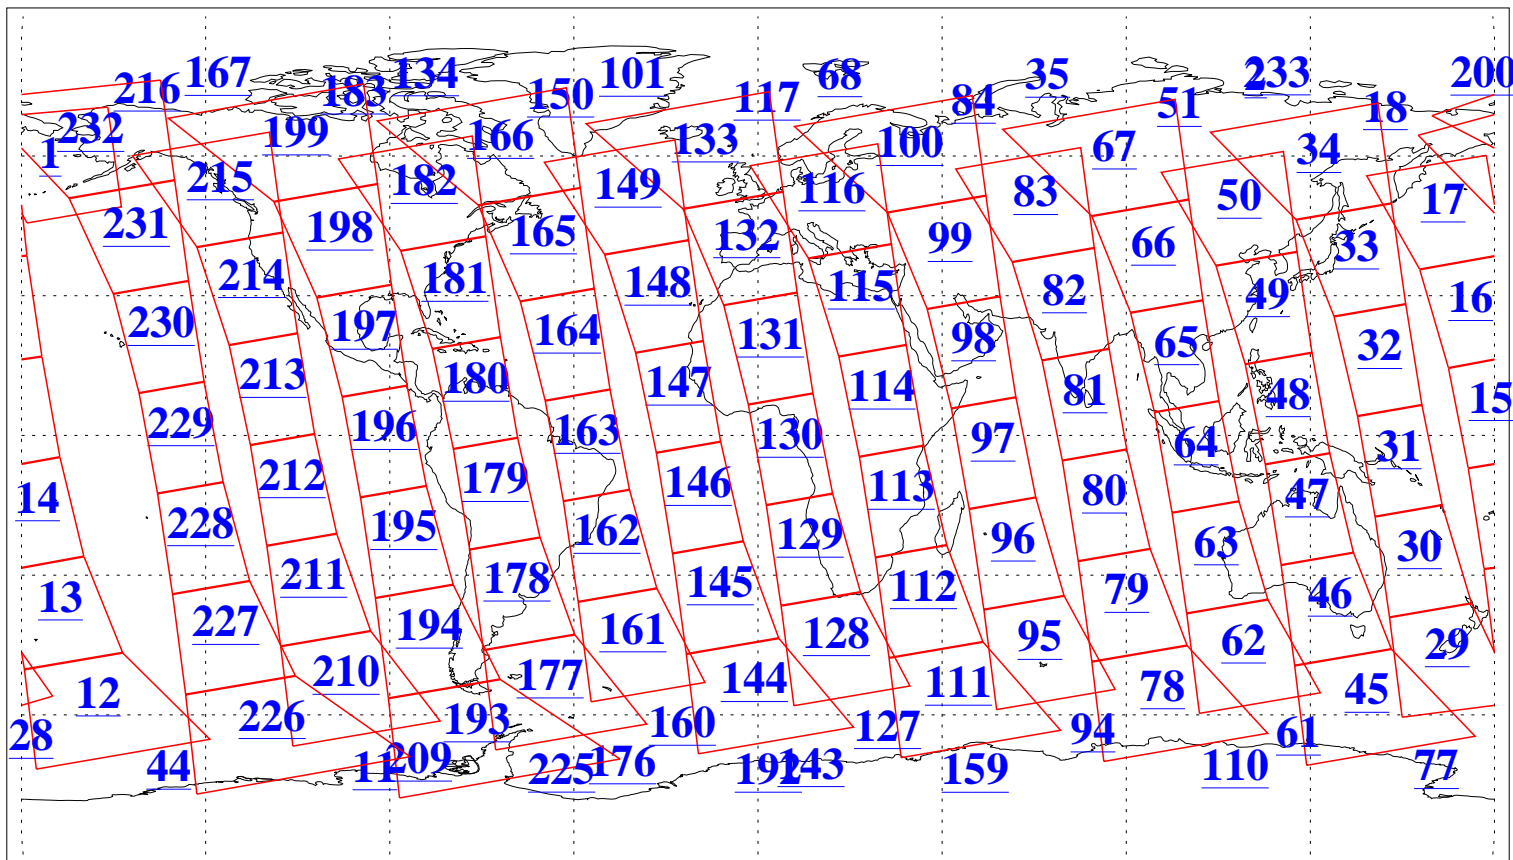

L1B Availability
AMSU Granules: 240
HSB Granules: 0
AIRS Granules: 240

12 Sep 2003
DoY 255
Aqua Day 496
Granules: 1 to 120

Granules: 121 to 240

Legend: AMSU Available, HSB Available, AIRS Available

L1B Availability
AMSU Granules: 240
HSB Granules: 0
AIRS Granules: 240

12 Sep 2003
DoY 255
Aqua Day 496

Ascending Granules

Descending Granules

Legend: AMSU Available, HSB Available, AIRS Available

L1B Availability
 AMSU Granules: 240
 HSB Granules: 0
 AIRS Granules: 240

12 Sep 2003
 DoY 255
 Aqua Day 496

Northern Hemisphere Granules

Southern Hemisphere Granules

Legend: AMSU Available, HSB Available, AIRS Available