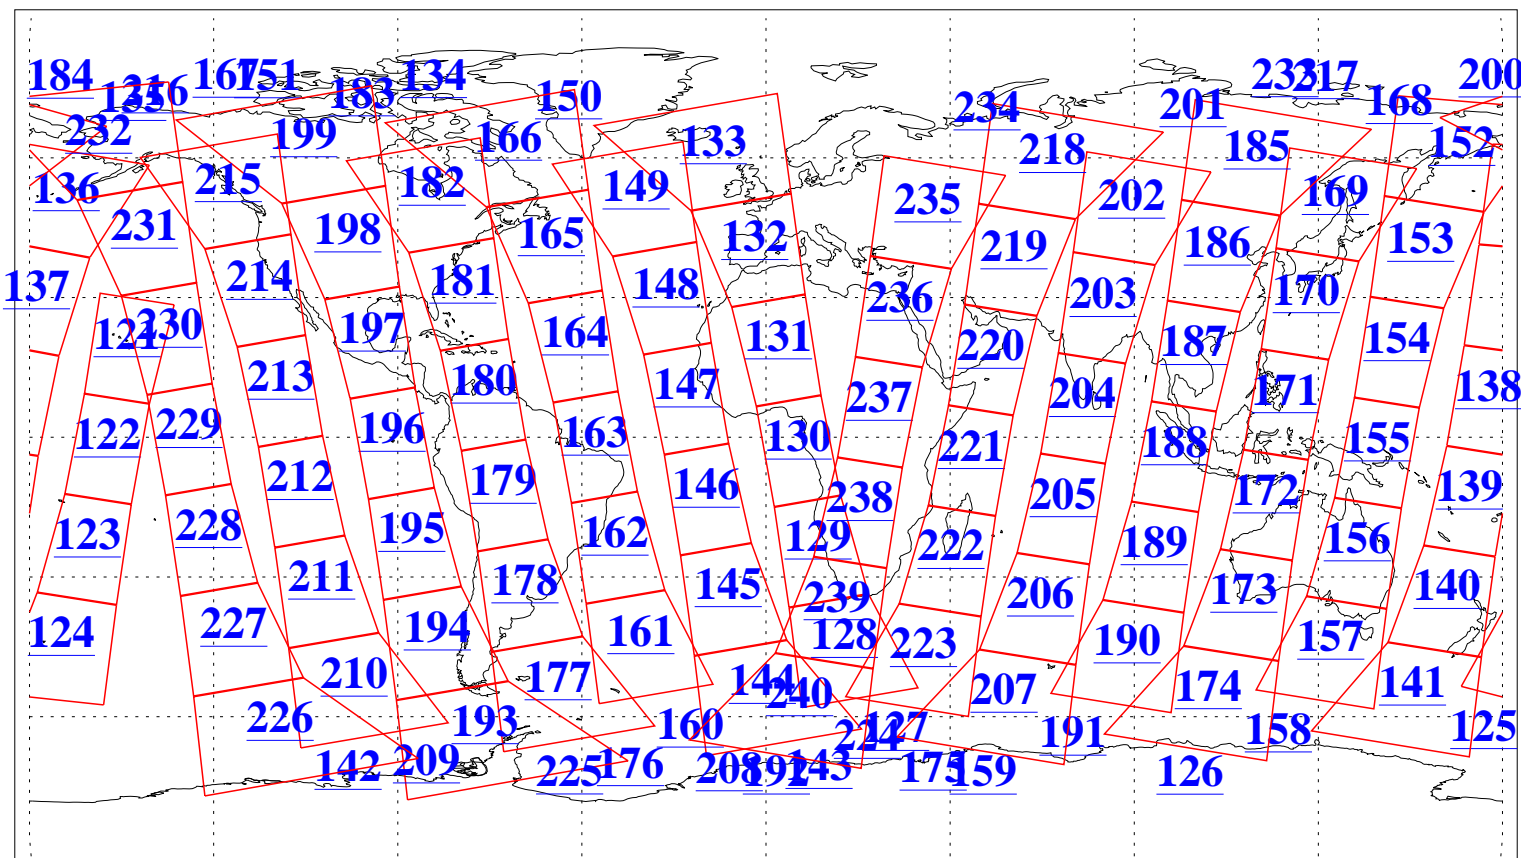

L1B Availability
AMSU Granules: 240
HSB Granules: 0
AIRS Granules: 240

12 Sep 2003
DoY 255
Aqua Day 496
Granules: 1 to 120

Granules: 121 to 240

Legend: AMSU Available, HSB Available, AIRS Available

L1B Availability
AMSU Granules: 240
HSB Granules: 0
AIRS Granules: 240

12 Sep 2003
DoY 255
Aqua Day 496

Ascending Granules

Descending Granules

Legend: AMSU Available, HSB Available, AIRS Available

L1B Availability
 AMSU Granules: 240
 HSB Granules: 0
 AIRS Granules: 240

12 Sep 2003
 DoY 255
 Aqua Day 496

Northern Hemisphere Granules

Southern Hemisphere Granules

Legend: AMSU Available, HSB Available, AIRS Available