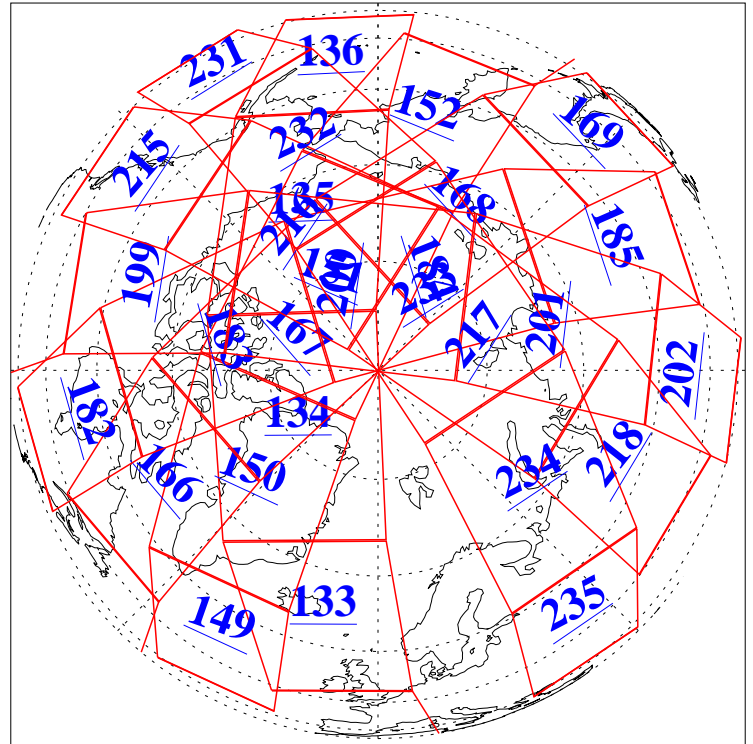

L1B Availability
AMSU Granules: 240
HSB Granules: 0
AIRS Granules: 240

12 Sep 2003
DoY 255
Aqua Day 496
Granules: 1 to 120

Granules: 121 to 240

Legend: AMSU Available, HSB Available, AIRS Available

L1B Availability
AMSU Granules: 240
HSB Granules: 0
AIRS Granules: 240

12 Sep 2003
DoY 255
Aqua Day 496

Ascending Granules

Descending Granules

Legend: AMSU Available, HSB Available, AIRS Available

L1B Availability
 AMSU Granules: 240
 HSB Granules: 0
 AIRS Granules: 240

12 Sep 2003
 DoY 255
 Aqua Day 496

Northern Hemisphere Granules

Southern Hemisphere Granules

Legend: AMSU Available, HSB Available, AIRS Available