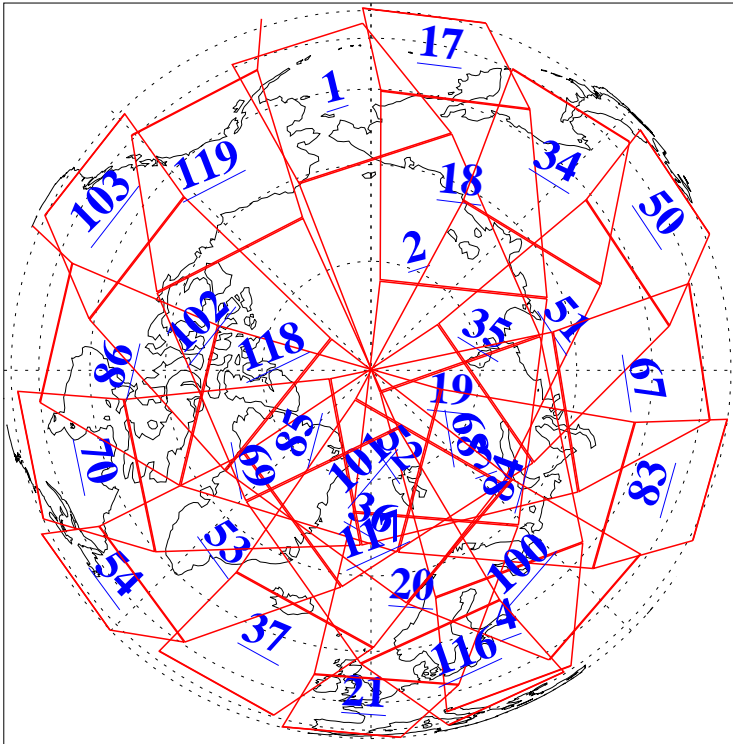

L1B Availability
AMSU Granules: 240
HSB Granules: 0
AIRS Granules: 240

12 Sep 2003
DoY 255
Aqua Day 496
Granules: 1 to 120

Granules: 121 to 240

Legend: AMSU Available, HSB Available, AIRS Available

L1B Availability
AMSU Granules: 240
HSB Granules: 0
AIRS Granules: 240

12 Sep 2003
DoY 255
Aqua Day 496

Ascending Granules

Descending Granules

Legend: AMSU Available, HSB Available, AIRS Available

L1B Availability
 AMSU Granules: 240
 HSB Granules: 0
 AIRS Granules: 240

12 Sep 2003
 DoY 255
 Aqua Day 496

Northern Hemisphere Granules

Southern Hemisphere Granules

Legend: AMSU Available, HSB Available, AIRS Available