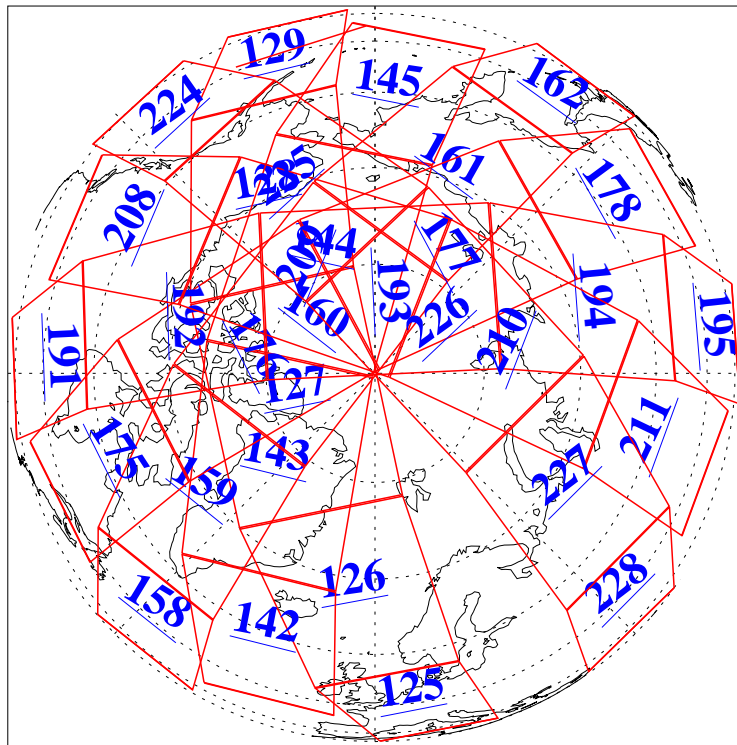

L1B Availability
AMSU Granules: 240
HSB Granules: 0
AIRS Granules: 240

11 Sep 2003
DoY 254
Aqua Day 495
Granules: 1 to 120

Granules: 121 to 240

Legend: AMSU Available, HSB Available, AIRS Available

L1B Availability
AMSU Granules: 240
HSB Granules: 0
AIRS Granules: 240

11 Sep 2003
DoY 254
Aqua Day 495

Ascending Granules

Descending Granules

Legend: AMSU Available, HSB Available, AIRS Available

L1B Availability
 AMSU Granules: 240
 HSB Granules: 0
 AIRS Granules: 240

11 Sep 2003
 DoY 254
 Aqua Day 495

Northern Hemisphere Granules

Southern Hemisphere Granules

Legend: AMSU Available, HSB Available, AIRS Available