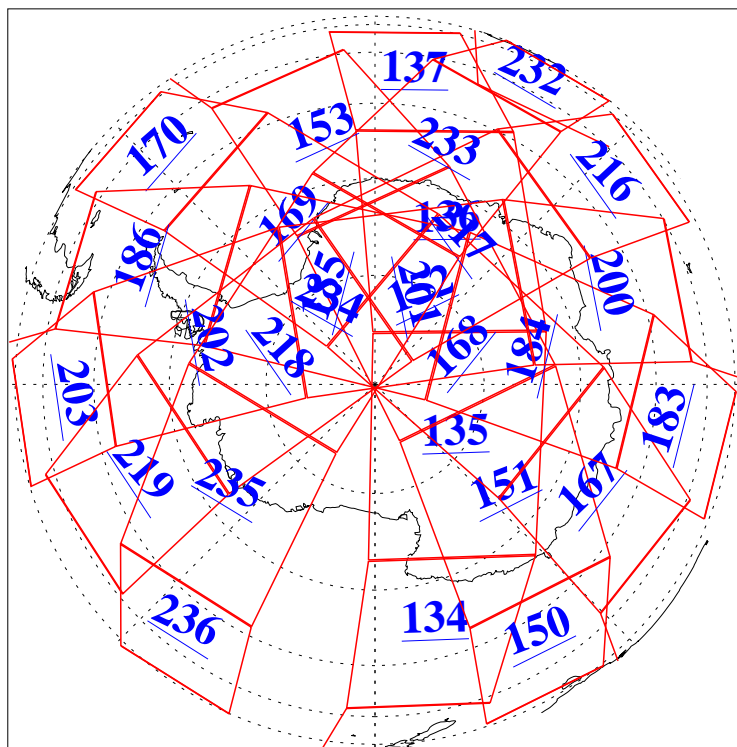

L1B Availability
AMSU Granules: 240
HSB Granules: 0
AIRS Granules: 240

11 Sep 2003
DoY 254
Aqua Day 495
Granules: 1 to 120

Granules: 121 to 240

Legend: AMSU Available, HSB Available, AIRS Available

L1B Availability
AMSU Granules: 240
HSB Granules: 0
AIRS Granules: 240

11 Sep 2003
DoY 254
Aqua Day 495

Ascending Granules

Descending Granules

Legend: AMSU Available, HSB Available, AIRS Available

L1B Availability
 AMSU Granules: 240
 HSB Granules: 0
 AIRS Granules: 240

11 Sep 2003
 DoY 254
 Aqua Day 495

Northern Hemisphere Granules

Southern Hemisphere Granules

Legend: AMSU Available, HSB Available, AIRS Available