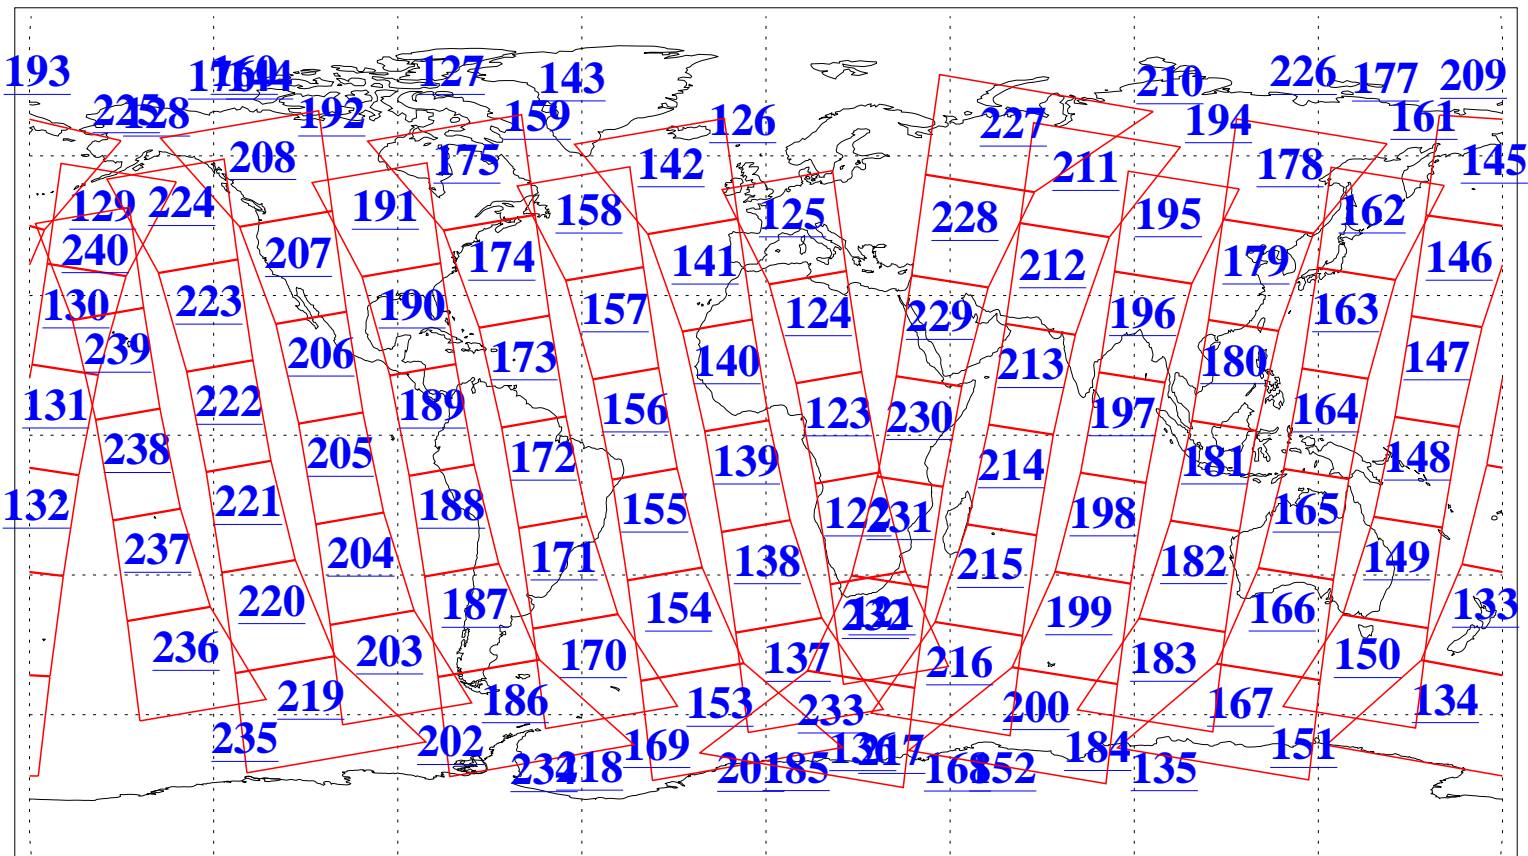

L1B Availability
AMSU Granules: 240
HSB Granules: 0
AIRS Granules: 240

11 Sep 2003
DoY 254
Aqua Day 495
Granules: 1 to 120

Granules: 121 to 240

Legend: AMSU Available, HSB Available, AIRS Available

L1B Availability
AMSU Granules: 240
HSB Granules: 0
AIRS Granules: 240

11 Sep 2003
DoY 254
Aqua Day 495

Ascending Granules

Descending Granules

Legend: AMSU Available, HSB Available, AIRS Available

L1B Availability
 AMSU Granules: 240
 HSB Granules: 0
 AIRS Granules: 240

11 Sep 2003
 DoY 254
 Aqua Day 495