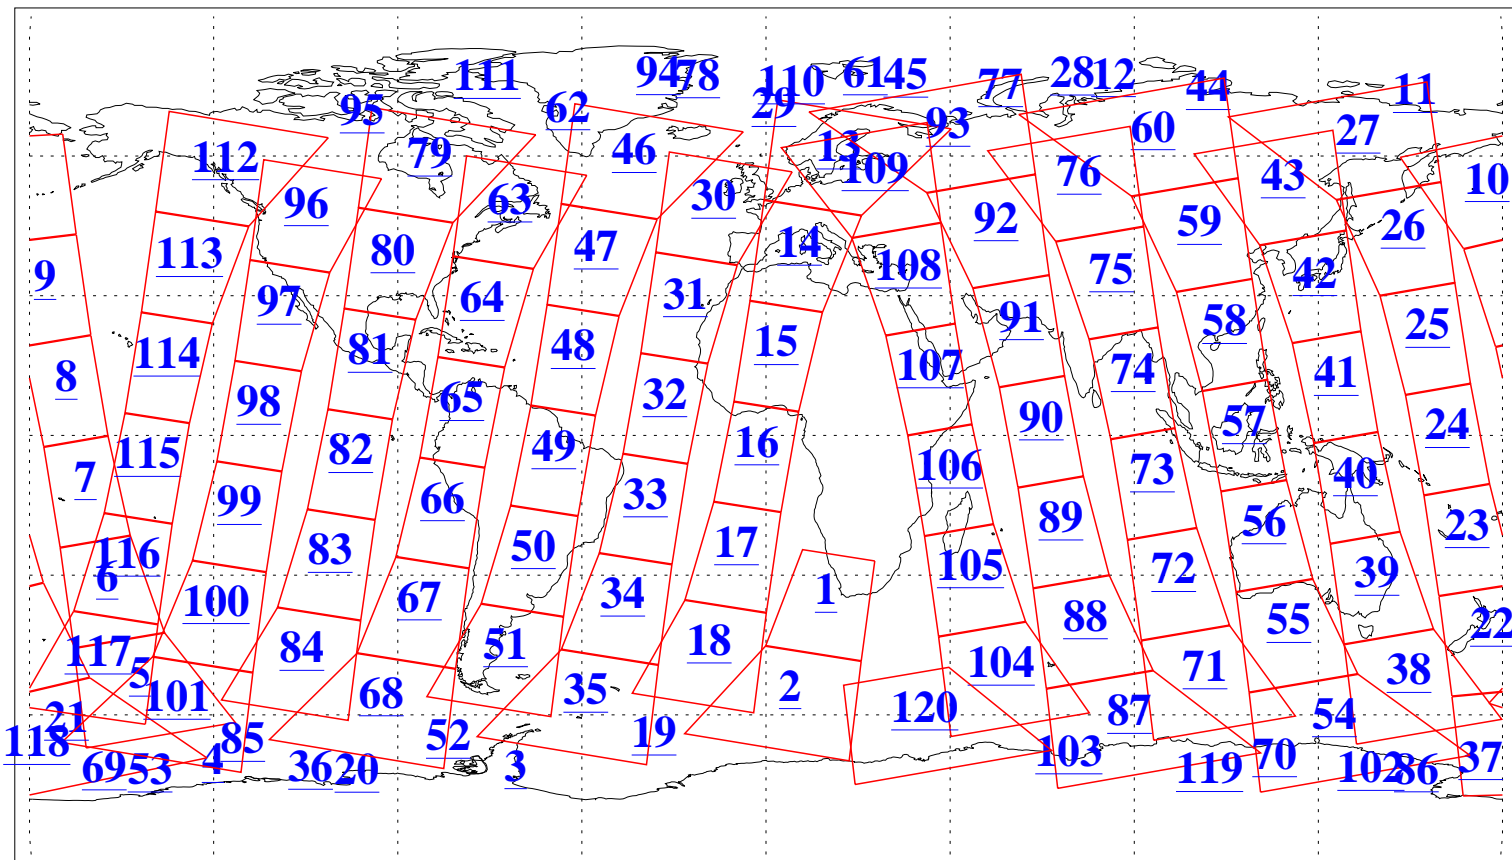

L1B Availability
AMSU Granules: 240
HSB Granules: 0
AIRS Granules: 240

11 Sep 2003
DoY 254
Aqua Day 495
Granules: 1 to 120

Granules: 121 to 240

Legend: AMSU Available, HSB Available, AIRS Available

L1B Availability
AMSU Granules: 240
HSB Granules: 0
AIRS Granules: 240

11 Sep 2003
DoY 254
Aqua Day 495

Ascending Granules

Descending Granules

Legend: AMSU Available, HSB Available, AIRS Available

L1B Availability
 AMSU Granules: 240
 HSB Granules: 0
 AIRS Granules: 240

11 Sep 2003
 DoY 254
 Aqua Day 495

Northern Hemisphere Granules

Southern Hemisphere Granules

Legend: AMSU Available, HSB Available, AIRS Available