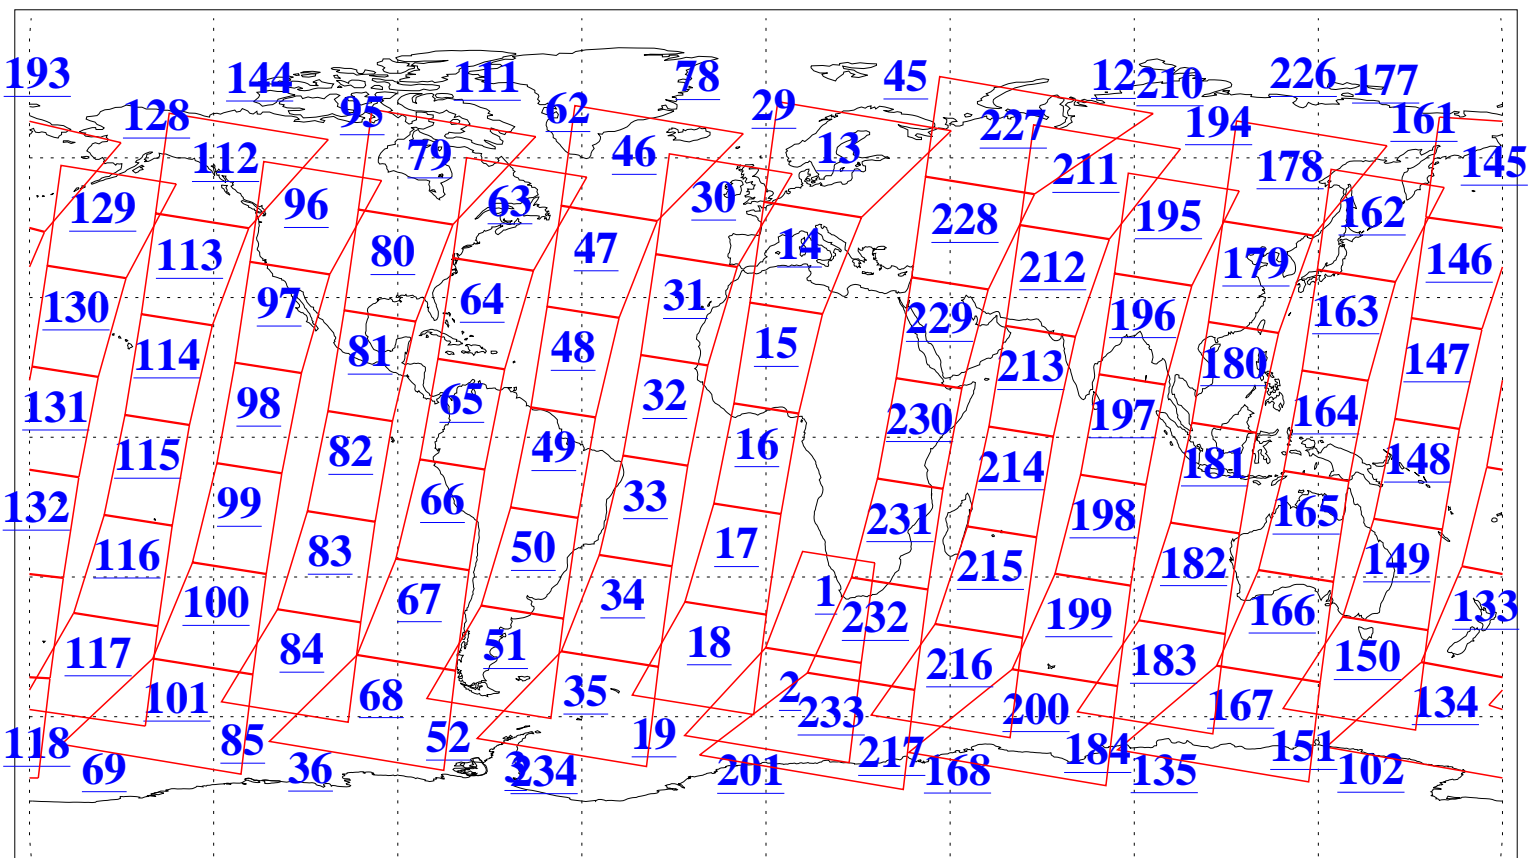

L1B Availability
AMSU Granules: 240
HSB Granules: 0
AIRS Granules: 240

11 Sep 2003
DoY 254
Aqua Day 495
Granules: 1 to 120

Granules: 121 to 240

Legend: AMSU Available, HSB Available, AIRS Available

L1B Availability
AMSU Granules: 240
HSB Granules: 0
AIRS Granules: 240

11 Sep 2003
DoY 254
Aqua Day 495

Ascending Granules

Descending Granules

Legend: AMSU Available, HSB Available, AIRS Available

L1B Availability
 AMSU Granules: 240
 HSB Granules: 0
 AIRS Granules: 240

11 Sep 2003
 DoY 254
 Aqua Day 495

Northern Hemisphere Granules

Southern Hemisphere Granules

Legend: AMSU Available, HSB Available, AIRS Available