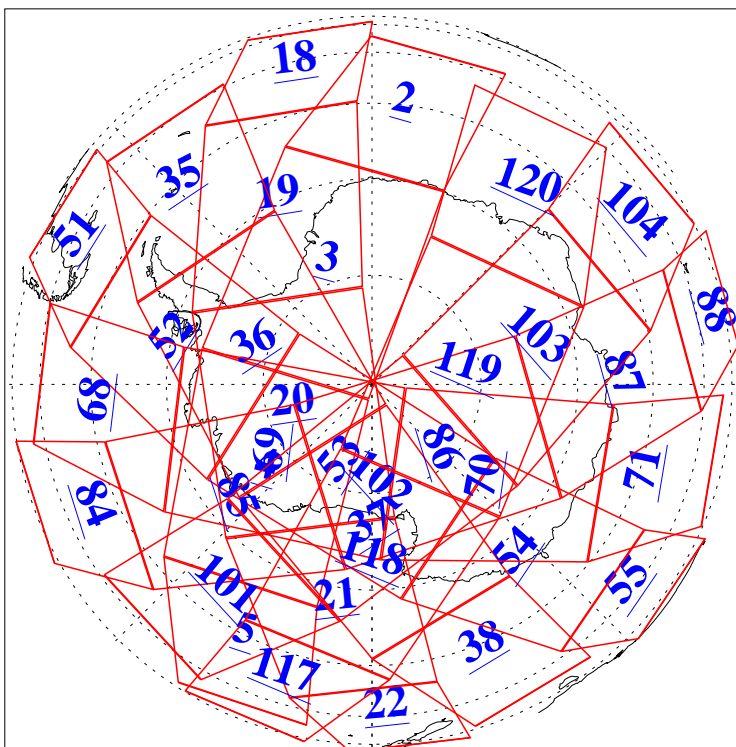

L1B Availability
AMSU Granules: 240
HSB Granules: 0
AIRS Granules: 240

11 Sep 2003
DoY 254
Aqua Day 495
Granules: 1 to 120

Granules: 121 to 240

Legend: AMSU Available, HSB Available, AIRS Available

L1B Availability
AMSU Granules: 240
HSB Granules: 0
AIRS Granules: 240

11 Sep 2003
DoY 254
Aqua Day 495

Ascending Granules

Descending Granules

Legend: AMSU Available, HSB Available, AIRS Available

L1B Availability
 AMSU Granules: 240
 HSB Granules: 0
 AIRS Granules: 240

11 Sep 2003
 DoY 254
 Aqua Day 495

Northern Hemisphere Granules

Southern Hemisphere Granules

Legend: AMSU Available, HSB Available, AIRS Available