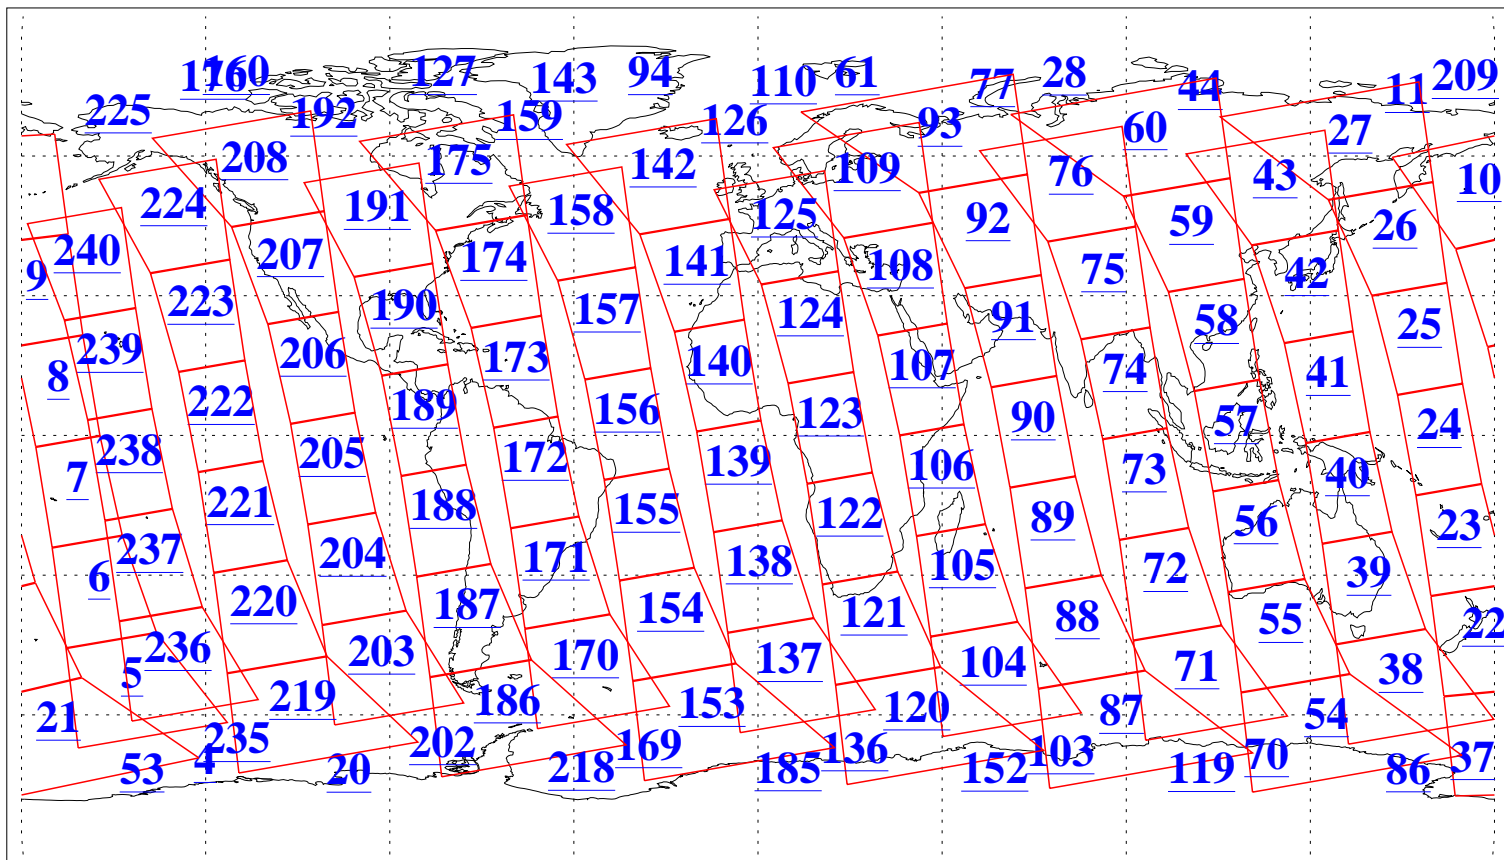

L1B Availability
AMSU Granules: 240
HSB Granules: 0
AIRS Granules: 240

11 Sep 2003
DoY 254
Aqua Day 495
Granules: 1 to 120

Granules: 121 to 240

Legend: AMSU Available, HSB Available, AIRS Available

L1B Availability
AMSU Granules: 240
HSB Granules: 0
AIRS Granules: 240

11 Sep 2003
DoY 254
Aqua Day 495

Ascending Granules

Descending Granules

Legend: AMSU Available, HSB Available, AIRS Available

L1B Availability
 AMSU Granules: 240
 HSB Granules: 0
 AIRS Granules: 240

11 Sep 2003
 DoY 254
 Aqua Day 495

Northern Hemisphere Granules

Southern Hemisphere Granules

Legend: AMSU Available, HSB Available, AIRS Available