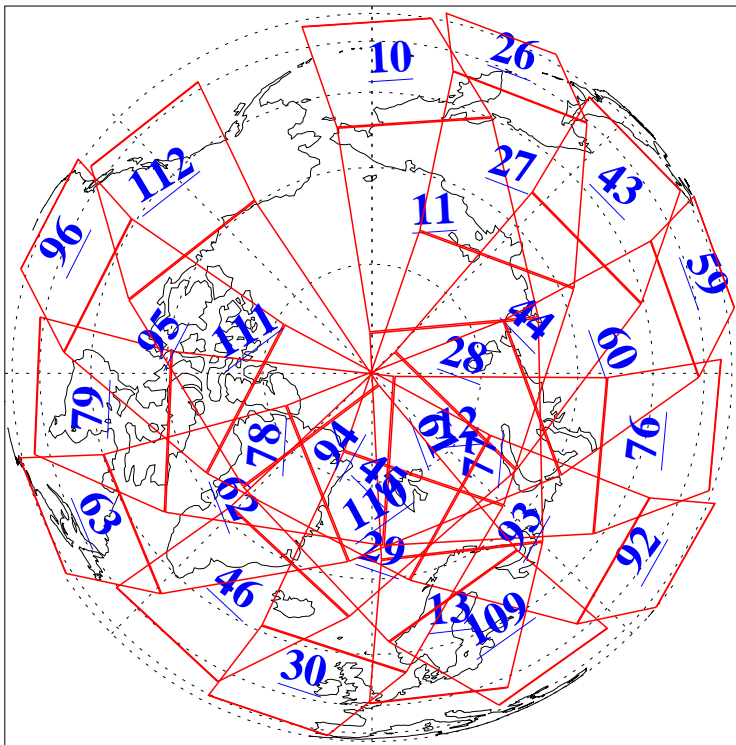

L1B Availability
AMSU Granules: 240
HSB Granules: 0
AIRS Granules: 240

11 Sep 2003
DoY 254
Aqua Day 495
Granules: 1 to 120

Granules: 121 to 240

Legend: AMSU Available, HSB Available, AIRS Available

L1B Availability
AMSU Granules: 240
HSB Granules: 0
AIRS Granules: 240

11 Sep 2003
DoY 254
Aqua Day 495

Ascending Granules

Descending Granules

Legend: AMSU Available, HSB Available, AIRS Available

L1B Availability
 AMSU Granules: 240
 HSB Granules: 0
 AIRS Granules: 240

11 Sep 2003
 DoY 254
 Aqua Day 495

Northern Hemisphere Granules

Southern Hemisphere Granules

Legend: AMSU Available, HSB Available, AIRS Available