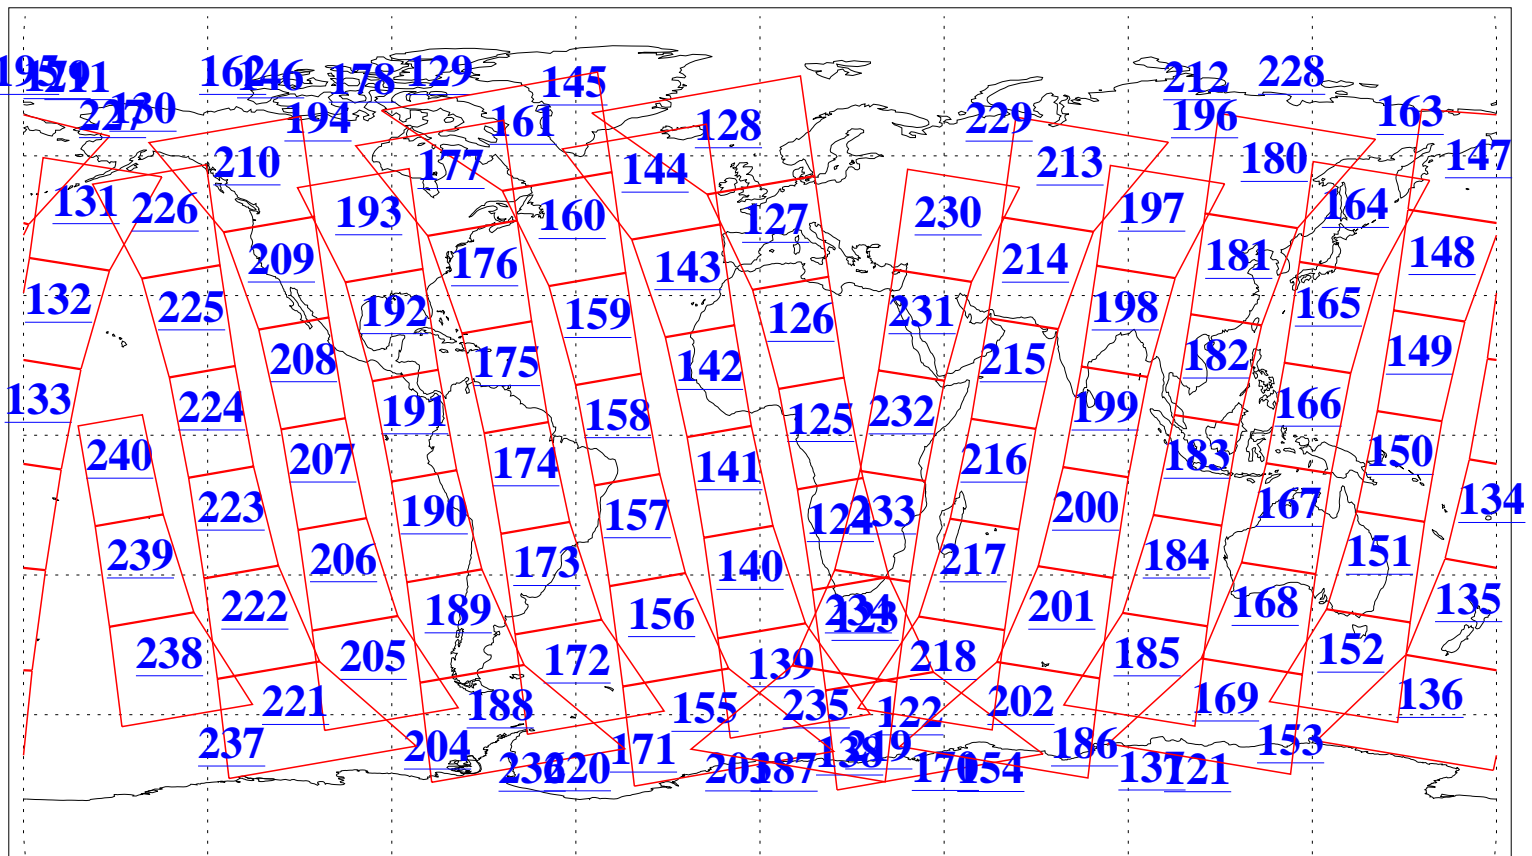

L1B Availability  
AMSU Granules: 240  
HSB Granules: 0  
AIRS Granules: 240

9 Sep 2003  
DoY 252  
Aqua Day 493  
Granules: 1 to 120

Granules: 121 to 240

Legend: AMSU Available, HSB Available, AIRS Available

L1B Availability  
AMSU Granules: 240  
HSB Granules: 0  
AIRS Granules: 240

9 Sep 2003  
DoY 252  
Aqua Day 493

Ascending Granules

L1B Availability  
 AMSU Granules: 240  
 HSB Granules: 0  
 AIRS Granules: 240

9 Sep 2003  
 DoY 252  
 Aqua Day 493

Northern Hemisphere Granules

Southern Hemisphere Granules

Legend: AMSU Available, HSB Available, AIRS Available