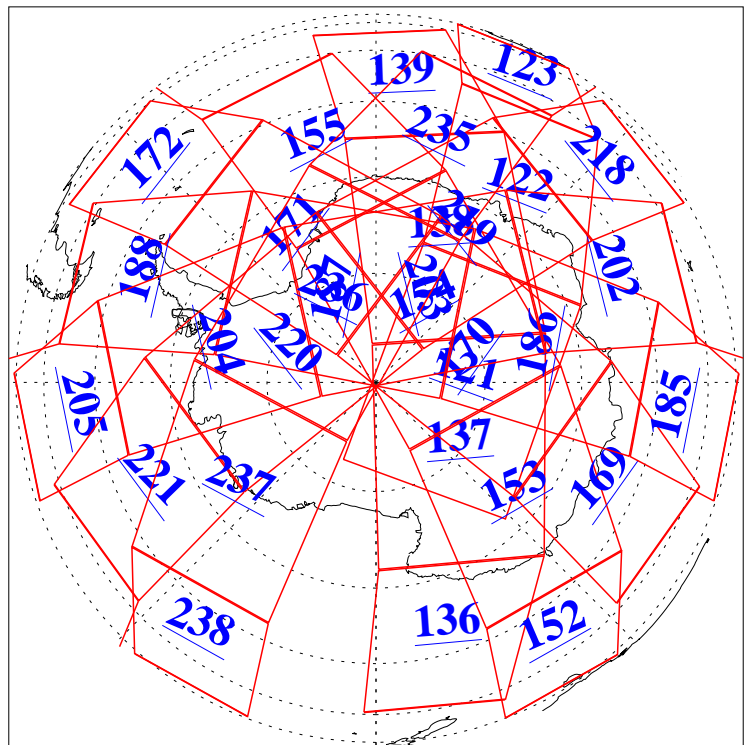

L1B Availability  
AMSU Granules: 240  
HSB Granules: 0  
AIRS Granules: 240

9 Sep 2003  
DoY 252  
Aqua Day 493  
Granules: 1 to 120

Granules: 121 to 240

Legend: AMSU Available, HSB Available, AIRS Available

L1B Availability  
AMSU Granules: 240  
HSB Granules: 0  
AIRS Granules: 240

9 Sep 2003  
DoY 252  
Aqua Day 493

Ascending Granules

L1B Availability  
 AMSU Granules: 240  
 HSB Granules: 0  
 AIRS Granules: 240

9 Sep 2003  
 DoY 252  
 Aqua Day 493

Northern Hemisphere Granules

Southern Hemisphere Granules

Legend: AMSU Available, HSB Available, AIRS Available