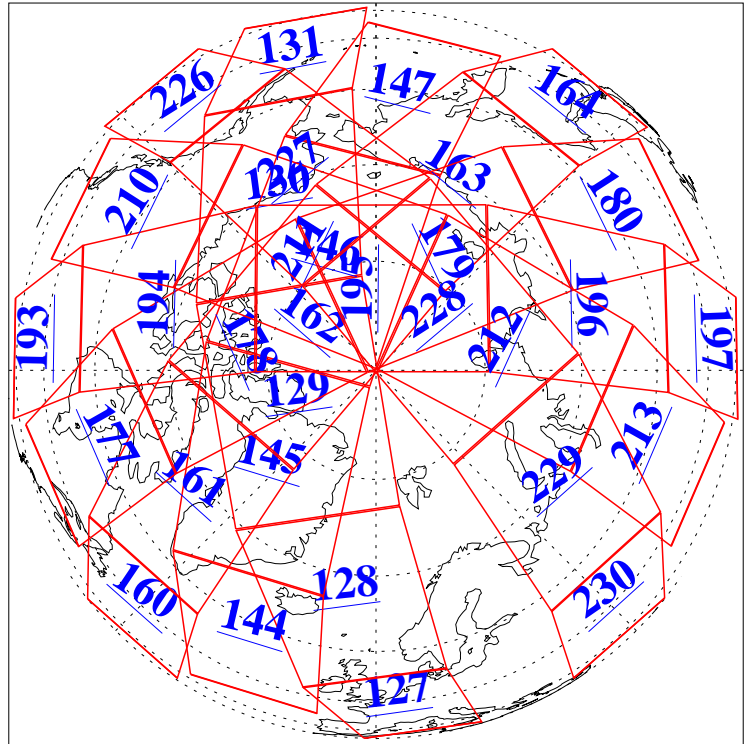

L1B Availability  
AMSU Granules: 240  
HSB Granules: 0  
AIRS Granules: 240

9 Sep 2003  
DoY 252  
Aqua Day 493

Ascending Granules

L1B Availability  
 AMSU Granules: 240  
 HSB Granules: 0  
 AIRS Granules: 240

9 Sep 2003  
 DoY 252  
 Aqua Day 493

Northern Hemisphere Granules

Southern Hemisphere Granules

Legend: AMSU Available, HSB Available, AIRS Available