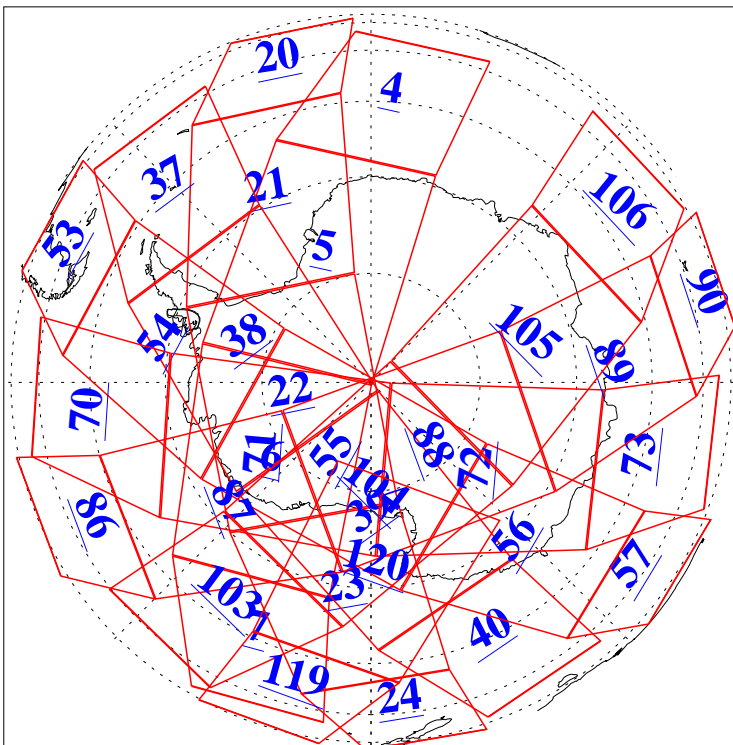

L1B Availability  
AMSU Granules: 240  
HSB Granules: 0  
AIRS Granules: 240

9 Sep 2003  
DoY 252  
Aqua Day 493  
Granules: 1 to 120

Granules: 121 to 240

Legend: AMSU Available, HSB Available, AIRS Available

L1B Availability  
AMSU Granules: 240  
HSB Granules: 0  
AIRS Granules: 240

9 Sep 2003  
DoY 252  
Aqua Day 493

Ascending Granules

L1B Availability  
 AMSU Granules: 240  
 HSB Granules: 0  
 AIRS Granules: 240

9 Sep 2003  
 DoY 252  
 Aqua Day 493

Northern Hemisphere Granules

Southern Hemisphere Granules

Legend: AMSU Available, HSB Available, AIRS Available