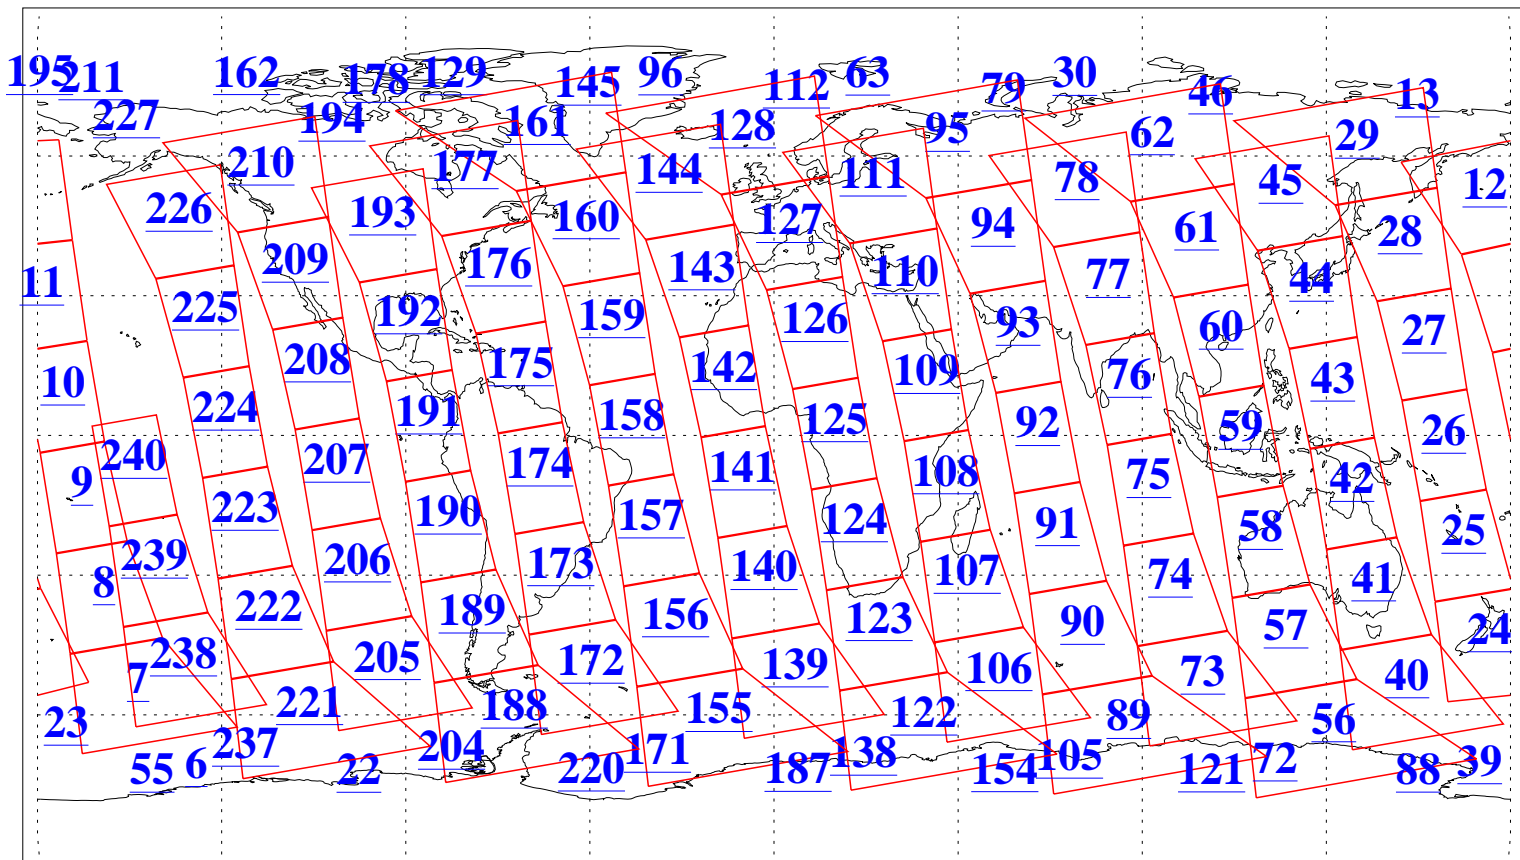

L1B Availability  
AMSU Granules: 240  
HSB Granules: 0  
AIRS Granules: 240

9 Sep 2003  
DoY 252  
Aqua Day 493  
Granules: 1 to 120

Granules: 121 to 240

Legend: AMSU Available, HSB Available, AIRS Available

L1B Availability  
AMSU Granules: 240  
HSB Granules: 0  
AIRS Granules: 240

9 Sep 2003  
DoY 252  
Aqua Day 493

Ascending Granules

L1B Availability  
 AMSU Granules: 240  
 HSB Granules: 0  
 AIRS Granules: 240