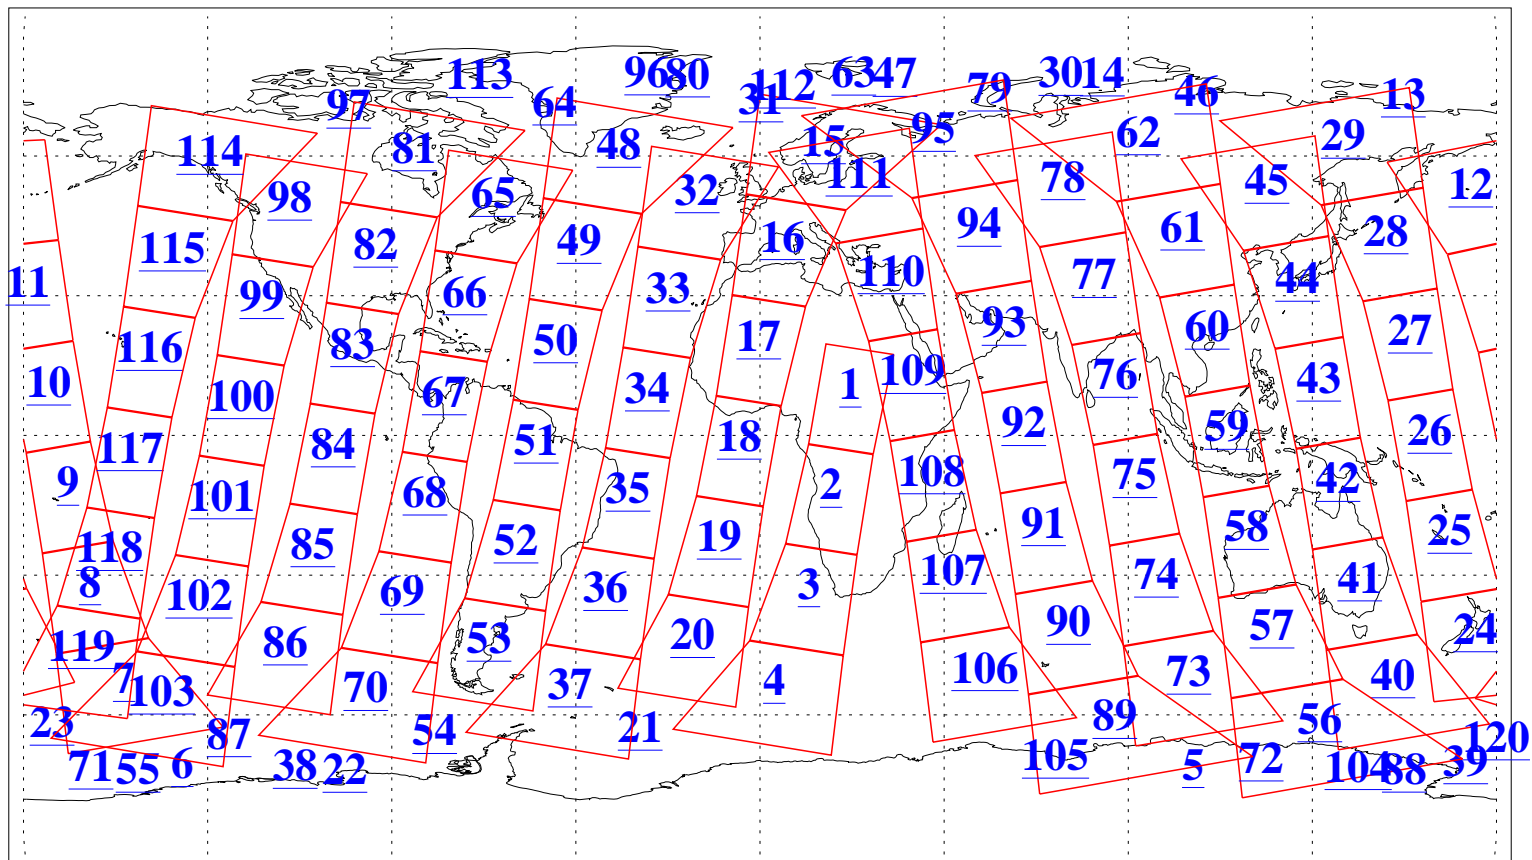

L1B Availability  
AMSU Granules: 240  
HSB Granules: 0  
AIRS Granules: 240

9 Sep 2003  
DoY 252  
Aqua Day 493  
Granules: 1 to 120

Granules: 121 to 240

Legend: AMSU Available, HSB Available, AIRS Available

L1B Availability  
AMSU Granules: 240  
HSB Granules: 0  
AIRS Granules: 240

9 Sep 2003  
DoY 252  
Aqua Day 493

Ascending Granules

L1B Availability  
 AMSU Granules: 240  
 HSB Granules: 0  
 AIRS Granules: 240

9 Sep 2003  
 DoY 252  
 Aqua Day 493

Northern Hemisphere Granules

Southern Hemisphere Granules

Legend: AMSU Available, HSB Available, AIRS Available