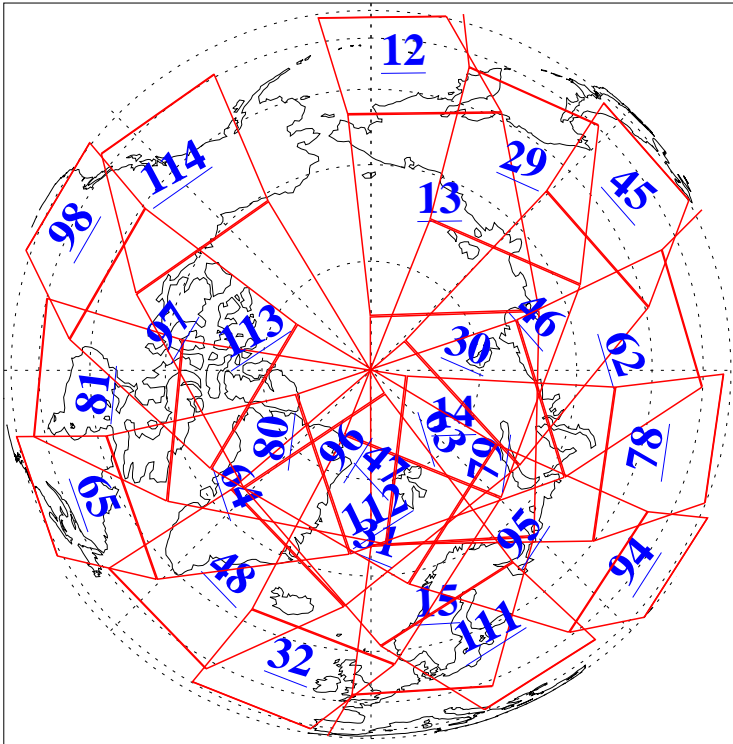

L1B Availability  
AMSU Granules: 240  
HSB Granules: 0  
AIRS Granules: 240

9 Sep 2003  
DoY 252  
Aqua Day 493  
Granules: 1 to 120

Granules: 121 to 240

Legend: AMSU Available, HSB Available, AIRS Available

L1B Availability  
AMSU Granules: 240  
HSB Granules: 0  
AIRS Granules: 240

9 Sep 2003  
DoY 252  
Aqua Day 493

Ascending Granules

L1B Availability  
 AMSU Granules: 240  
 HSB Granules: 0  
 AIRS Granules: 240

9 Sep 2003  
 DoY 252  
 Aqua Day 493

Northern Hemisphere Granules

Southern Hemisphere Granules

Legend: AMSU Available, HSB Available, AIRS Available