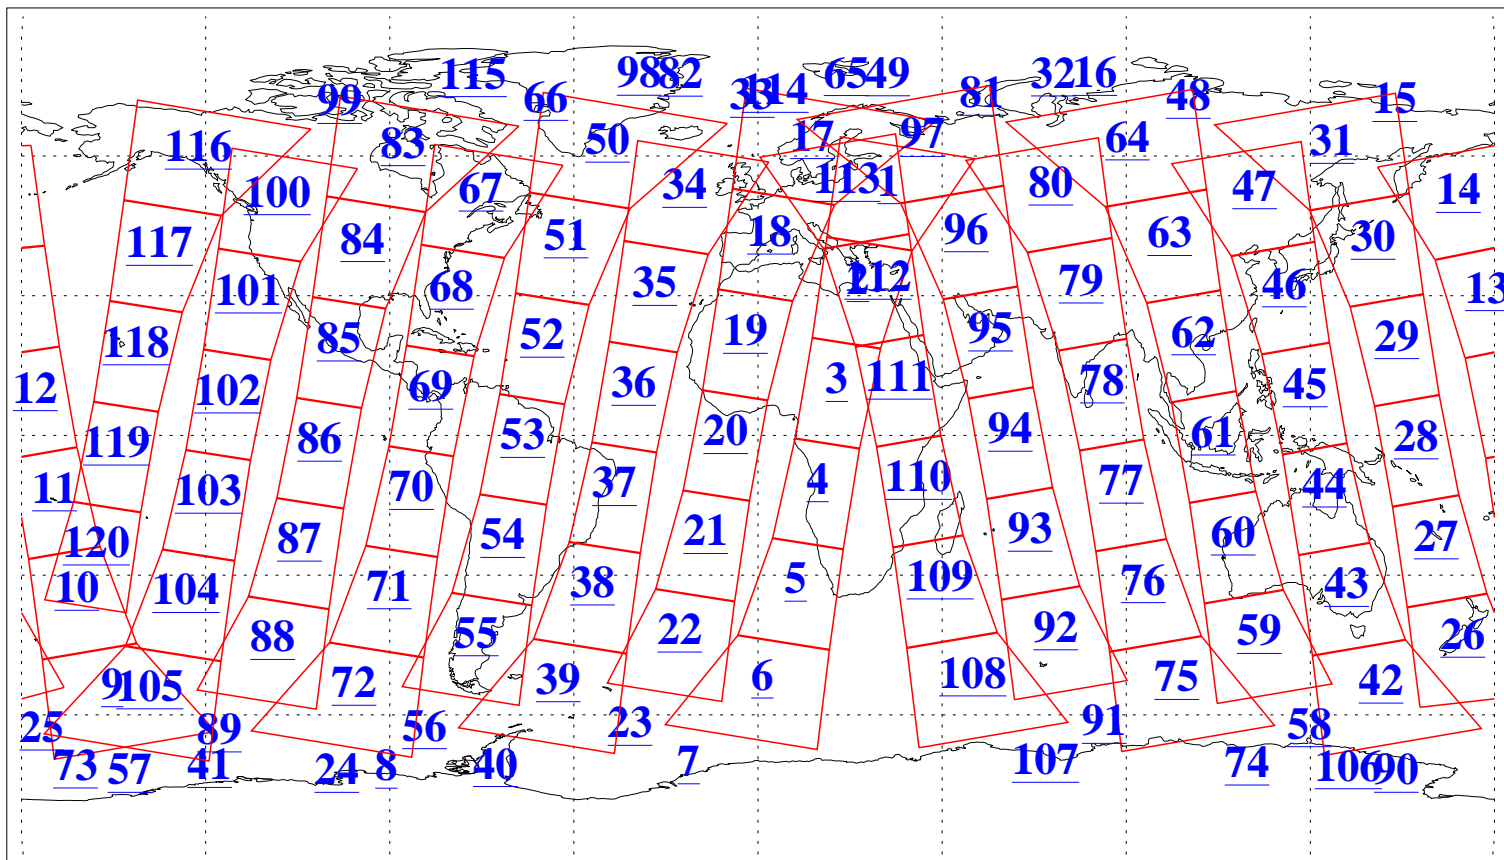

L1B Availability
AMSU Granules: 240
HSB Granules: 0
AIRS Granules: 240

7 Sep 2003
DoY 250
Aqua Day 491
Granules: 1 to 120

Granules: 121 to 240

Legend: AMSU Available, HSB Available, AIRS Available

L1B Availability
AMSU Granules: 240
HSB Granules: 0
AIRS Granules: 240

7 Sep 2003
DoY 250
Aqua Day 491

Ascending Granules

Descending Granules

Legend: AMSU Available, HSB Available, AIRS Available

L1B Availability
 AMSU Granules: 240
 HSB Granules: 0
 AIRS Granules: 240

7 Sep 2003
 DoY 250
 Aqua Day 491

Northern Hemisphere Granules

Southern Hemisphere Granules

Legend: AMSU Available, HSB Available, AIRS Available