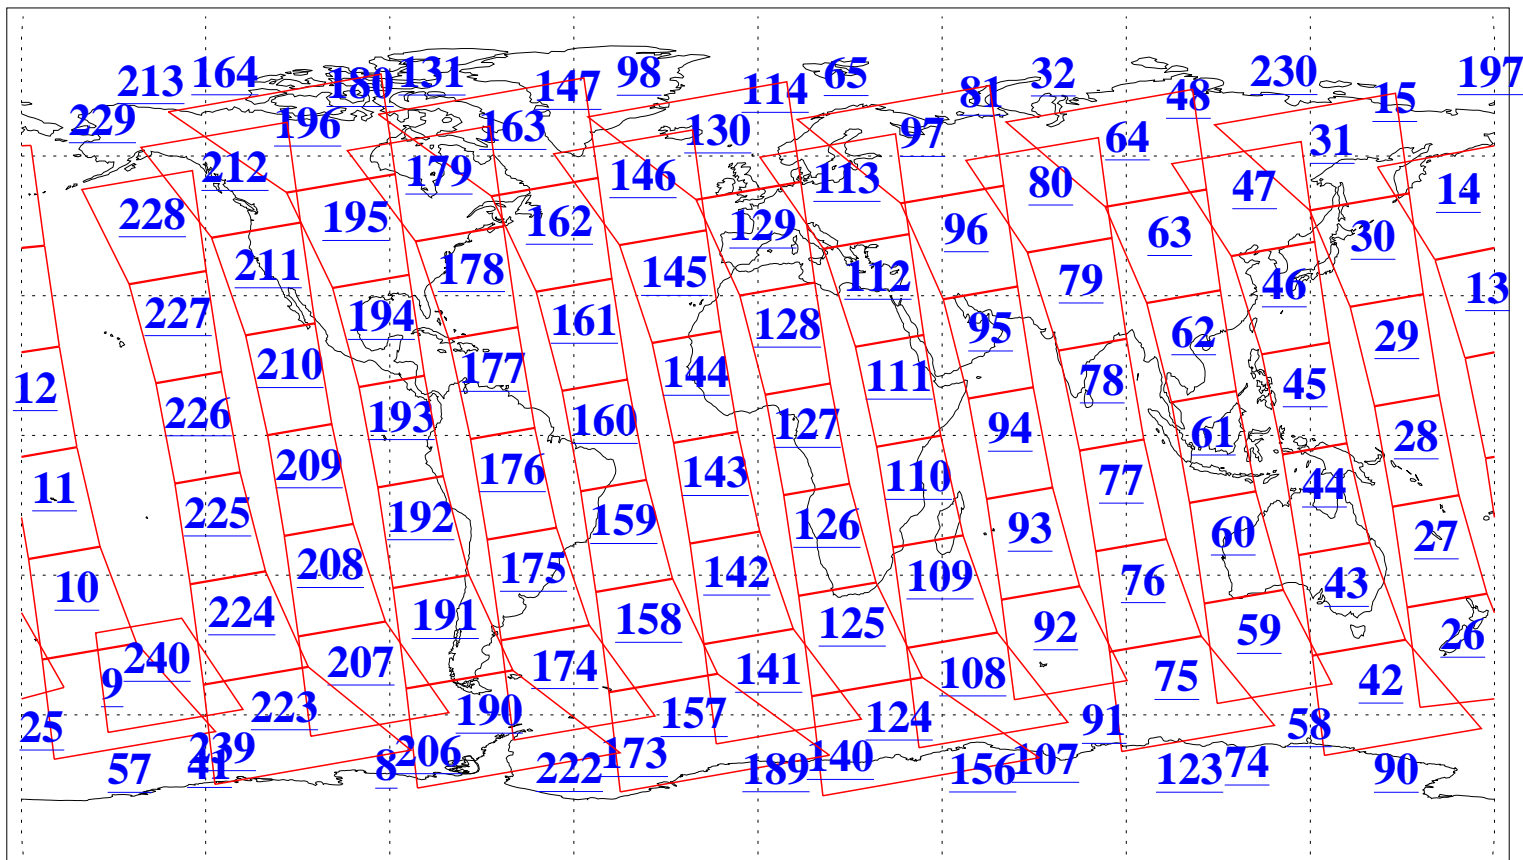

L1B Availability
AMSU Granules: 240
HSB Granules: 0
AIRS Granules: 240

7 Sep 2003
DoY 250
Aqua Day 491
Granules: 1 to 120

Granules: 121 to 240

Legend: AMSU Available, HSB Available, AIRS Available

L1B Availability
AMSU Granules: 240
HSB Granules: 0
AIRS Granules: 240

7 Sep 2003
DoY 250
Aqua Day 491

Ascending Granules

Descending Granules

Legend: AMSU Available, HSB Available, AIRS Available

L1B Availability
 AMSU Granules: 240
 HSB Granules: 0
 AIRS Granules: 240

7 Sep 2003
 DoY 250
 Aqua Day 491

Northern Hemisphere Granules

Southern Hemisphere Granules

Legend: AMSU Available, HSB Available, AIRS Available