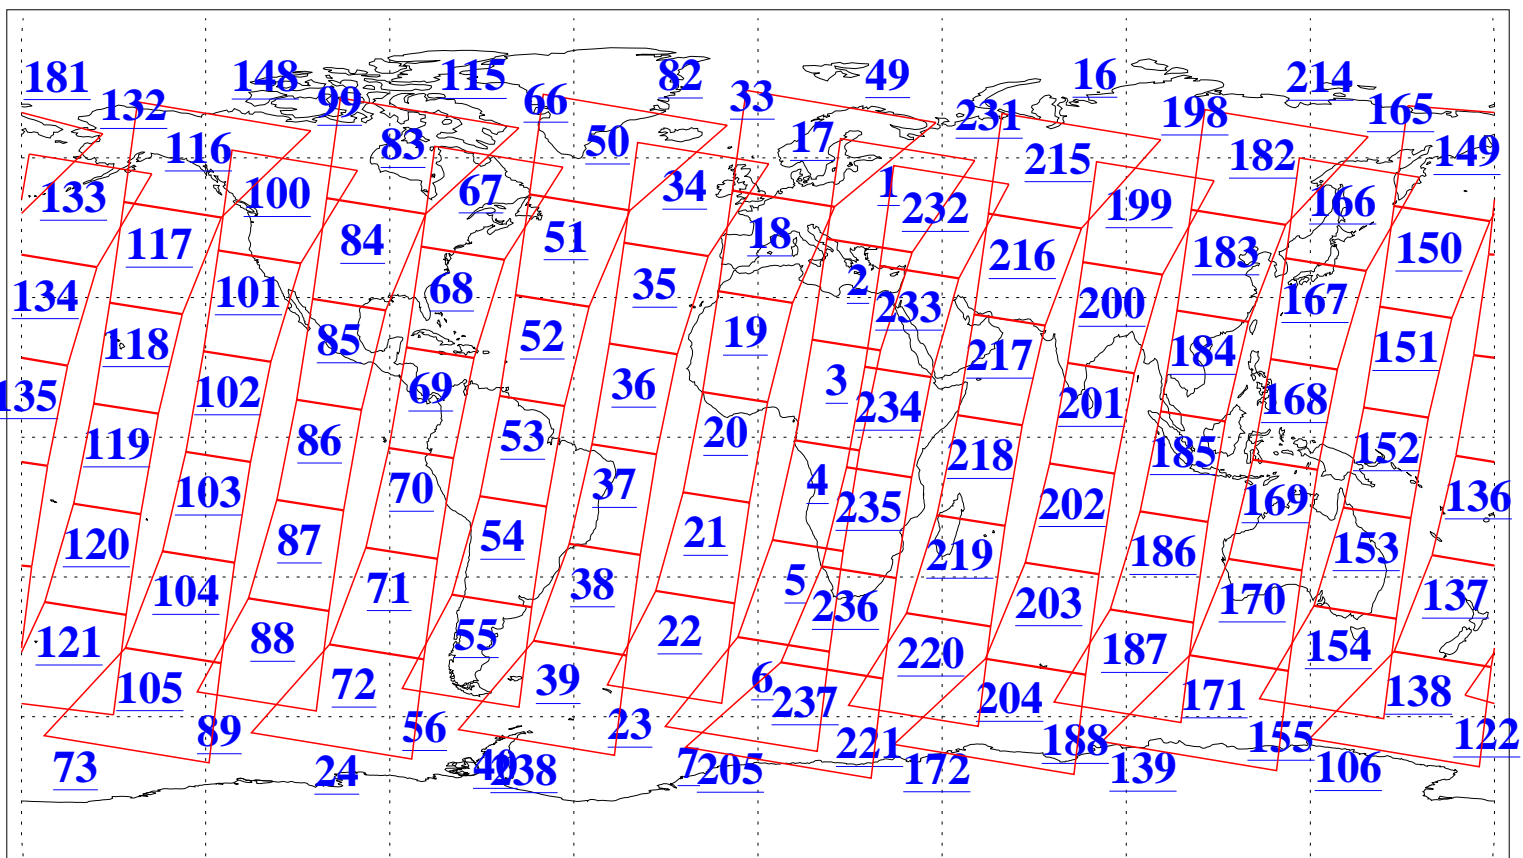

L1B Availability
AMSU Granules: 240
HSB Granules: 0
AIRS Granules: 240

7 Sep 2003
DoY 250
Aqua Day 491
Granules: 1 to 120

Granules: 121 to 240

Legend: AMSU Available, HSB Available, AIRS Available

L1B Availability
AMSU Granules: 240
HSB Granules: 0
AIRS Granules: 240

7 Sep 2003
DoY 250
Aqua Day 491

Ascending Granules

Descending Granules

Legend: AMSU Available, HSB Available, AIRS Available

L1B Availability
 AMSU Granules: 240
 HSB Granules: 0
 AIRS Granules: 240

7 Sep 2003
 DoY 250
 Aqua Day 491

Northern Hemisphere Granules

Southern Hemisphere Granules

Legend: AMSU Available, HSB Available, AIRS Available