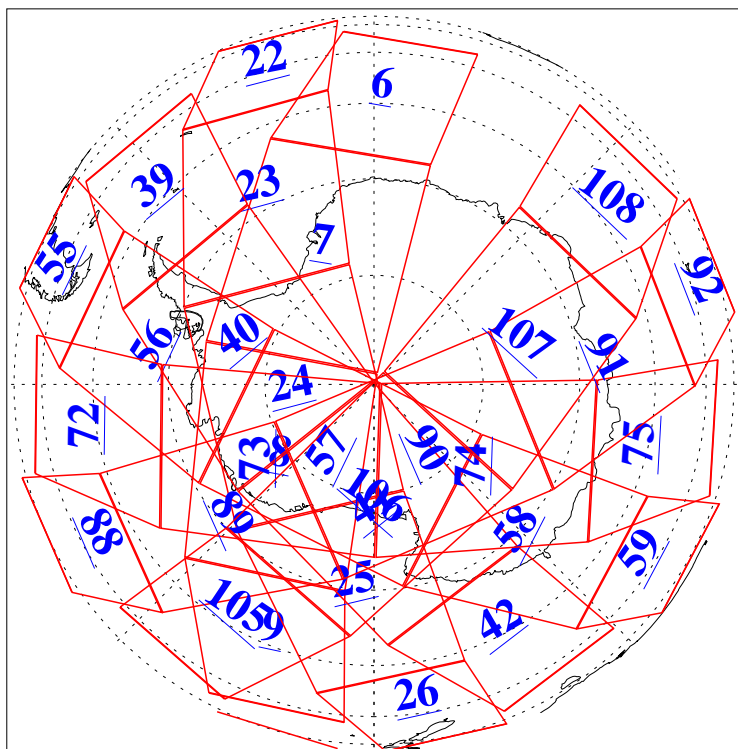

L1B Availability
AMSU Granules: 240
HSB Granules: 0
AIRS Granules: 240

7 Sep 2003
DoY 250
Aqua Day 491
Granules: 1 to 120

Granules: 121 to 240

Legend: AMSU Available, HSB Available, AIRS Available

L1B Availability
AMSU Granules: 240
HSB Granules: 0
AIRS Granules: 240

7 Sep 2003
DoY 250
Aqua Day 491

Ascending Granules

Descending Granules

Legend: AMSU Available, HSB Available, AIRS Available

L1B Availability
 AMSU Granules: 240
 HSB Granules: 0
 AIRS Granules: 240

7 Sep 2003
 DoY 250
 Aqua Day 491

Northern Hemisphere Granules

Southern Hemisphere Granules

Legend: AMSU Available, HSB Available, AIRS Available