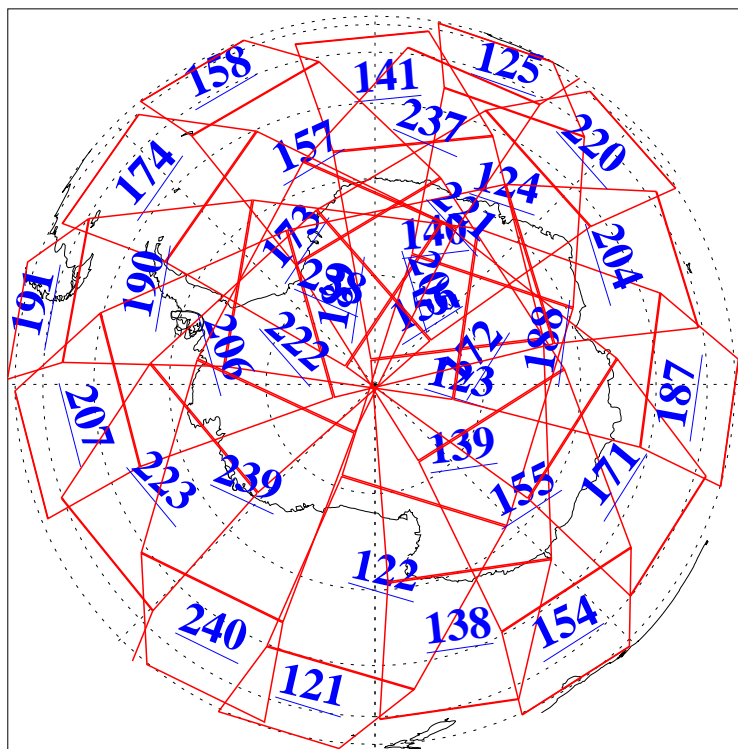

L1B Availability
AMSU Granules: 240
HSB Granules: 0
AIRS Granules: 240

7 Sep 2003
DoY 250
Aqua Day 491
Granules: 1 to 120

Granules: 121 to 240

Legend: AMSU Available, HSB Available, AIRS Available

L1B Availability
AMSU Granules: 240
HSB Granules: 0
AIRS Granules: 240

7 Sep 2003
DoY 250
Aqua Day 491

Ascending Granules

Descending Granules

Legend: AMSU Available, HSB Available, AIRS Available

L1B Availability
 AMSU Granules: 240
 HSB Granules: 0
 AIRS Granules: 240

7 Sep 2003
 DoY 250
 Aqua Day 491

Northern Hemisphere Granules

Southern Hemisphere Granules

Legend: AMSU Available, HSB Available, AIRS Available