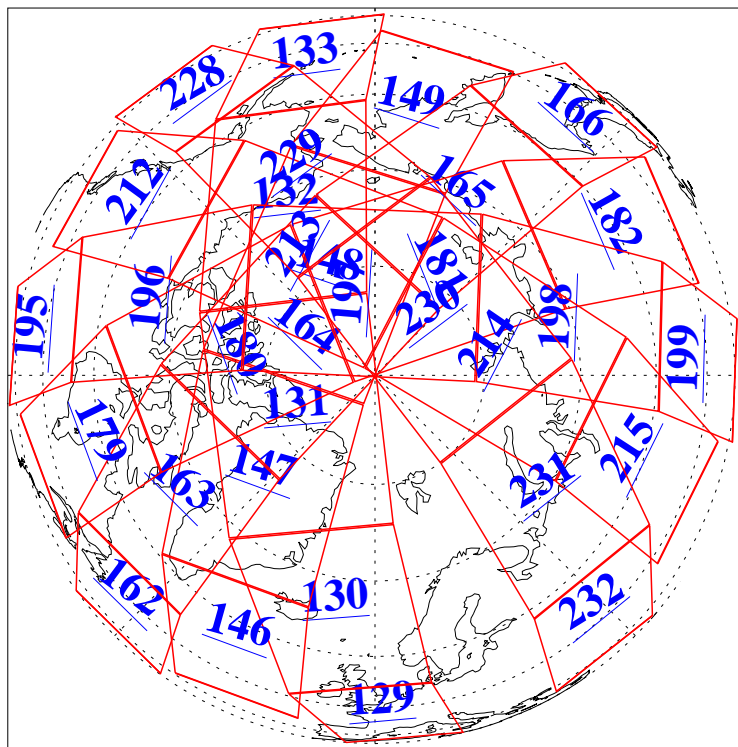

7 Sep 2003
DoY 250
Aqua Day 491

Ascending Granules

Descending Granules

Legend: AMSU Available, HSB Available, AIRS Available

L1B Availability
 AMSU Granules: 240
 HSB Granules: 0
 AIRS Granules: 240

7 Sep 2003
 DoY 250
 Aqua Day 491

Northern Hemisphere Granules

Southern Hemisphere Granules

Legend: AMSU Available, HSB Available, AIRS Available