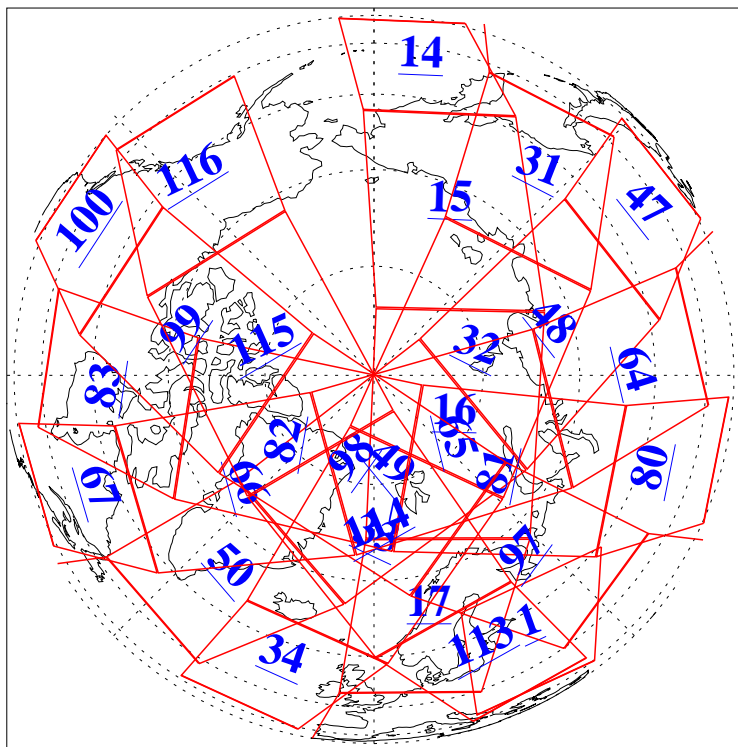

L1B Availability
AMSU Granules: 240
HSB Granules: 0
AIRS Granules: 240

7 Sep 2003
DoY 250
Aqua Day 491
Granules: 1 to 120

Granules: 121 to 240

Legend: AMSU Available, HSB Available, AIRS Available

L1B Availability
AMSU Granules: 240
HSB Granules: 0
AIRS Granules: 240

7 Sep 2003
DoY 250
Aqua Day 491

Ascending Granules

Descending Granules

Legend: AMSU Available, HSB Available, AIRS Available

L1B Availability
 AMSU Granules: 240
 HSB Granules: 0
 AIRS Granules: 240

7 Sep 2003
 DoY 250
 Aqua Day 491

Northern Hemisphere Granules

Southern Hemisphere Granules

Legend: AMSU Available, HSB Available, AIRS Available