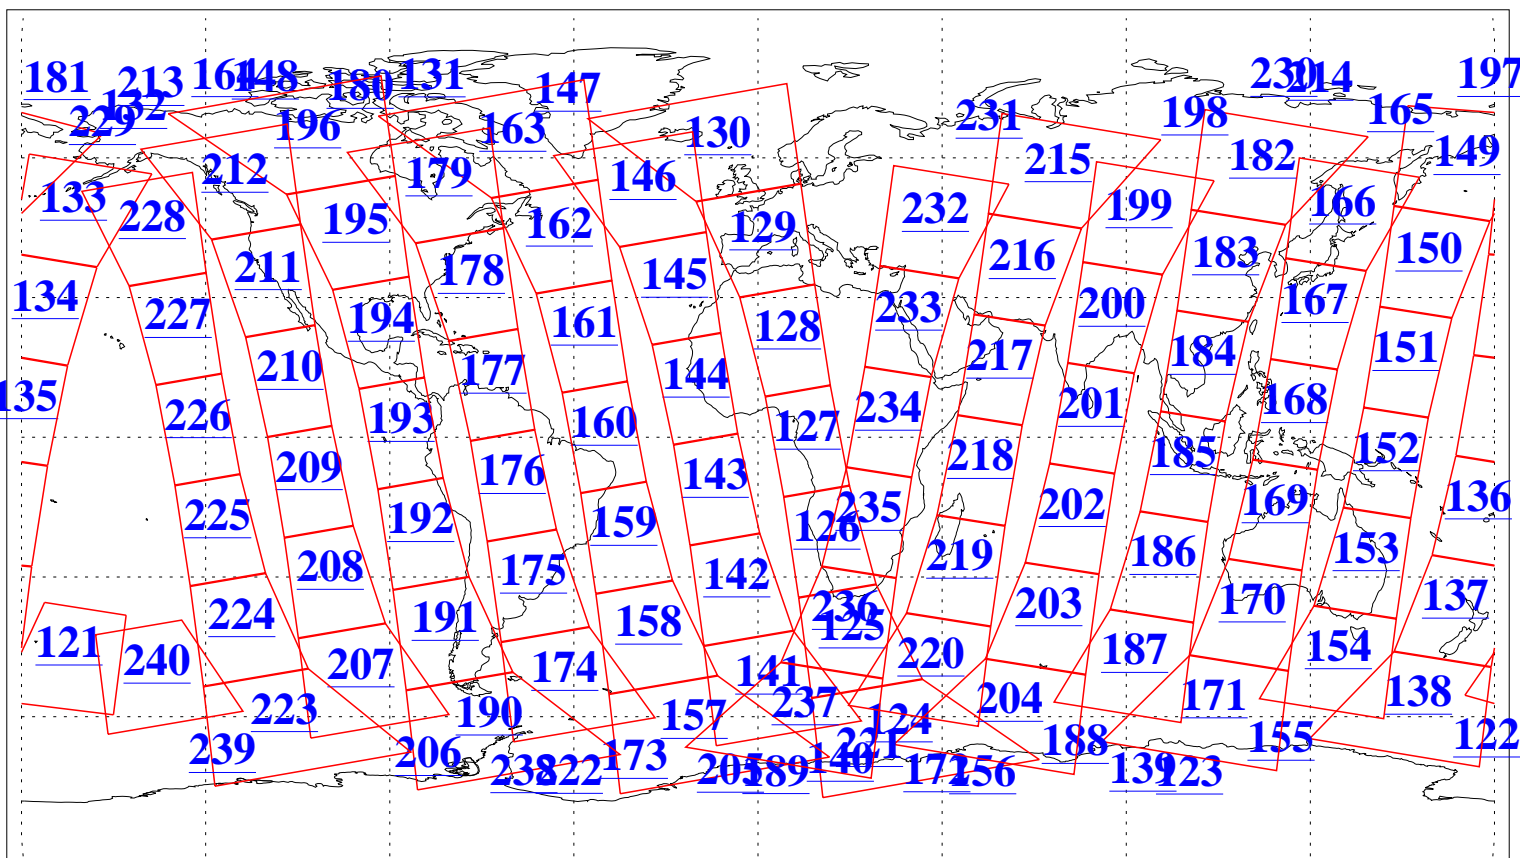

L1B Availability
AMSU Granules: 240
HSB Granules: 0
AIRS Granules: 240

7 Sep 2003
DoY 250
Aqua Day 491
Granules: 1 to 120

Granules: 121 to 240

Legend: AMSU Available, HSB Available, AIRS Available

L1B Availability
AMSU Granules: 240
HSB Granules: 0
AIRS Granules: 240

7 Sep 2003
DoY 250
Aqua Day 491

Ascending Granules

Descending Granules

Legend: AMSU Available, HSB Available, AIRS Available

L1B Availability
 AMSU Granules: 240
 HSB Granules: 0
 AIRS Granules: 240

7 Sep 2003
 DoY 250
 Aqua Day 491

Northern Hemisphere Granules

Southern Hemisphere Granules

Legend: AMSU Available, HSB Available, AIRS Available