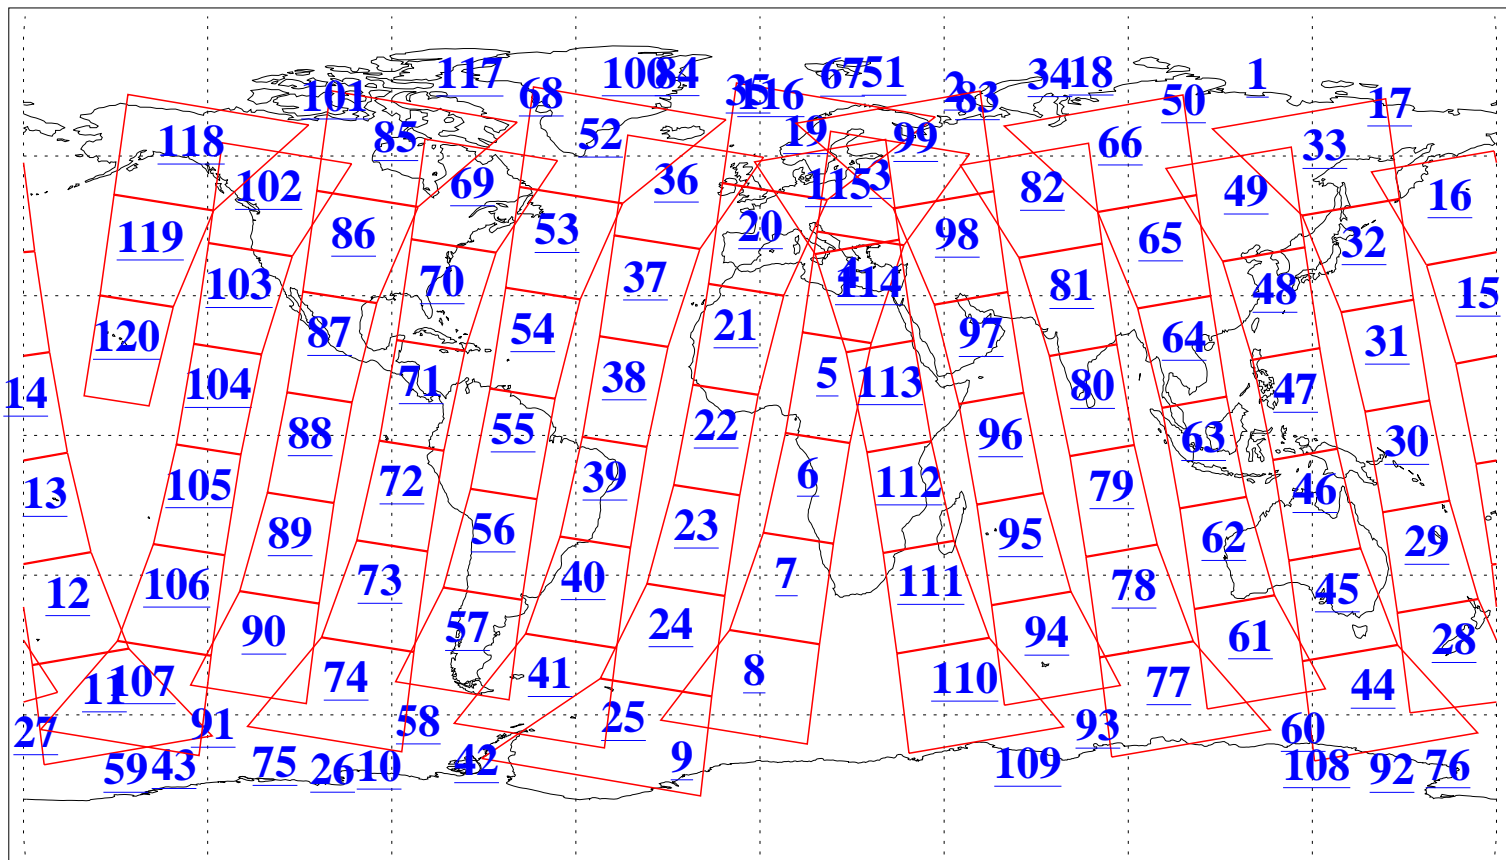

L1B Availability
AMSU Granules: 240
HSB Granules: 0
AIRS Granules: 240

5 Sep 2003
DoY 248
Aqua Day 489
Granules: 1 to 120

Granules: 121 to 240

Legend: AMSU Available, HSB Available, AIRS Available

L1B Availability
AMSU Granules: 240
HSB Granules: 0
AIRS Granules: 240

5 Sep 2003
DoY 248
Aqua Day 489

Ascending Granules

Descending Granules

Legend: AMSU Available, HSB Available, AIRS Available

L1B Availability
 AMSU Granules: 240
 HSB Granules: 0
 AIRS Granules: 240

5 Sep 2003
 DoY 248
 Aqua Day 489

Northern Hemisphere Granules

Southern Hemisphere Granules

Legend: AMSU Available, HSB Available, AIRS Available