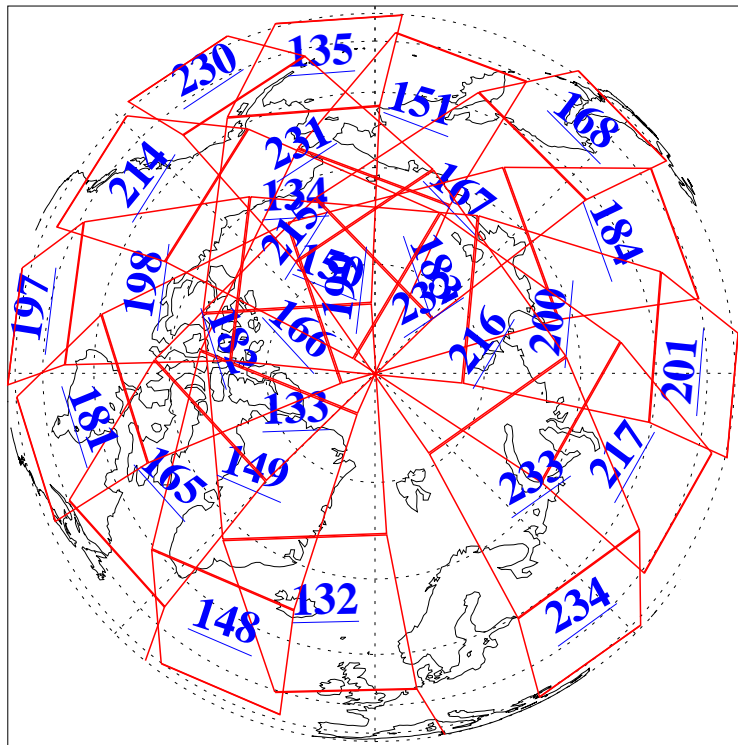

L1B Availability
AMSU Granules: 240
HSB Granules: 0
AIRS Granules: 240

5 Sep 2003
DoY 248
Aqua Day 489
Granules: 1 to 120

Granules: 121 to 240

Legend: AMSU Available, HSB Available, AIRS Available

L1B Availability
AMSU Granules: 240
HSB Granules: 0
AIRS Granules: 240

5 Sep 2003
DoY 248
Aqua Day 489

Ascending Granules

Descending Granules

Legend: AMSU Available, HSB Available, AIRS Available

L1B Availability
 AMSU Granules: 240
 HSB Granules: 0
 AIRS Granules: 240

5 Sep 2003
 DoY 248
 Aqua Day 489

Northern Hemisphere Granules

Southern Hemisphere Granules

Legend: AMSU Available, HSB Available, AIRS Available