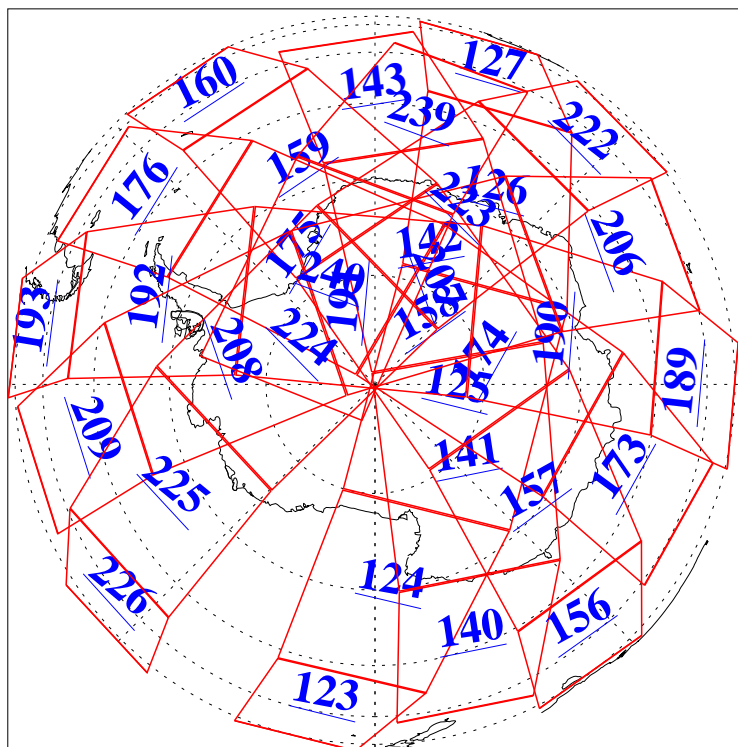

L1B Availability
AMSU Granules: 240
HSB Granules: 0
AIRS Granules: 240

5 Sep 2003
DoY 248
Aqua Day 489
Granules: 1 to 120

Granules: 121 to 240

Legend: AMSU Available, HSB Available, AIRS Available

L1B Availability
AMSU Granules: 240
HSB Granules: 0
AIRS Granules: 240

5 Sep 2003
DoY 248
Aqua Day 489

Ascending Granules

Descending Granules

Legend: AMSU Available, HSB Available, AIRS Available

L1B Availability
 AMSU Granules: 240
 HSB Granules: 0
 AIRS Granules: 240

5 Sep 2003
 DoY 248
 Aqua Day 489

Northern Hemisphere Granules

Southern Hemisphere Granules

Legend: AMSU Available, HSB Available, AIRS Available