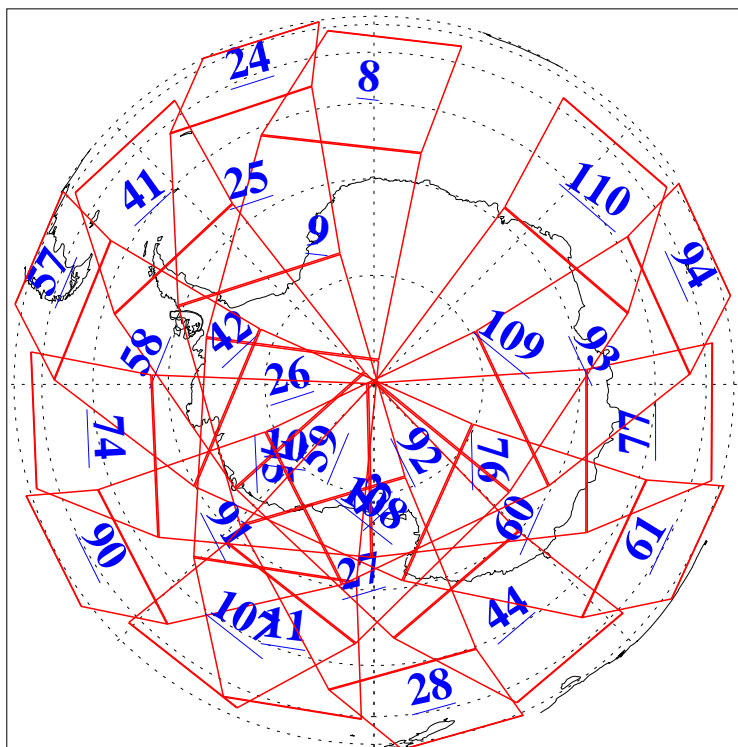

L1B Availability
AMSU Granules: 240
HSB Granules: 0
AIRS Granules: 240

5 Sep 2003
DoY 248
Aqua Day 489
Granules: 1 to 120

Granules: 121 to 240

Legend: AMSU Available, HSB Available, AIRS Available

L1B Availability
AMSU Granules: 240
HSB Granules: 0
AIRS Granules: 240

5 Sep 2003
DoY 248
Aqua Day 489

Ascending Granules

Descending Granules

Legend: AMSU Available, HSB Available, AIRS Available

L1B Availability
 AMSU Granules: 240
 HSB Granules: 0
 AIRS Granules: 240

5 Sep 2003
 DoY 248
 Aqua Day 489

Northern Hemisphere Granules

Southern Hemisphere Granules

Legend: AMSU Available, HSB Available, AIRS Available