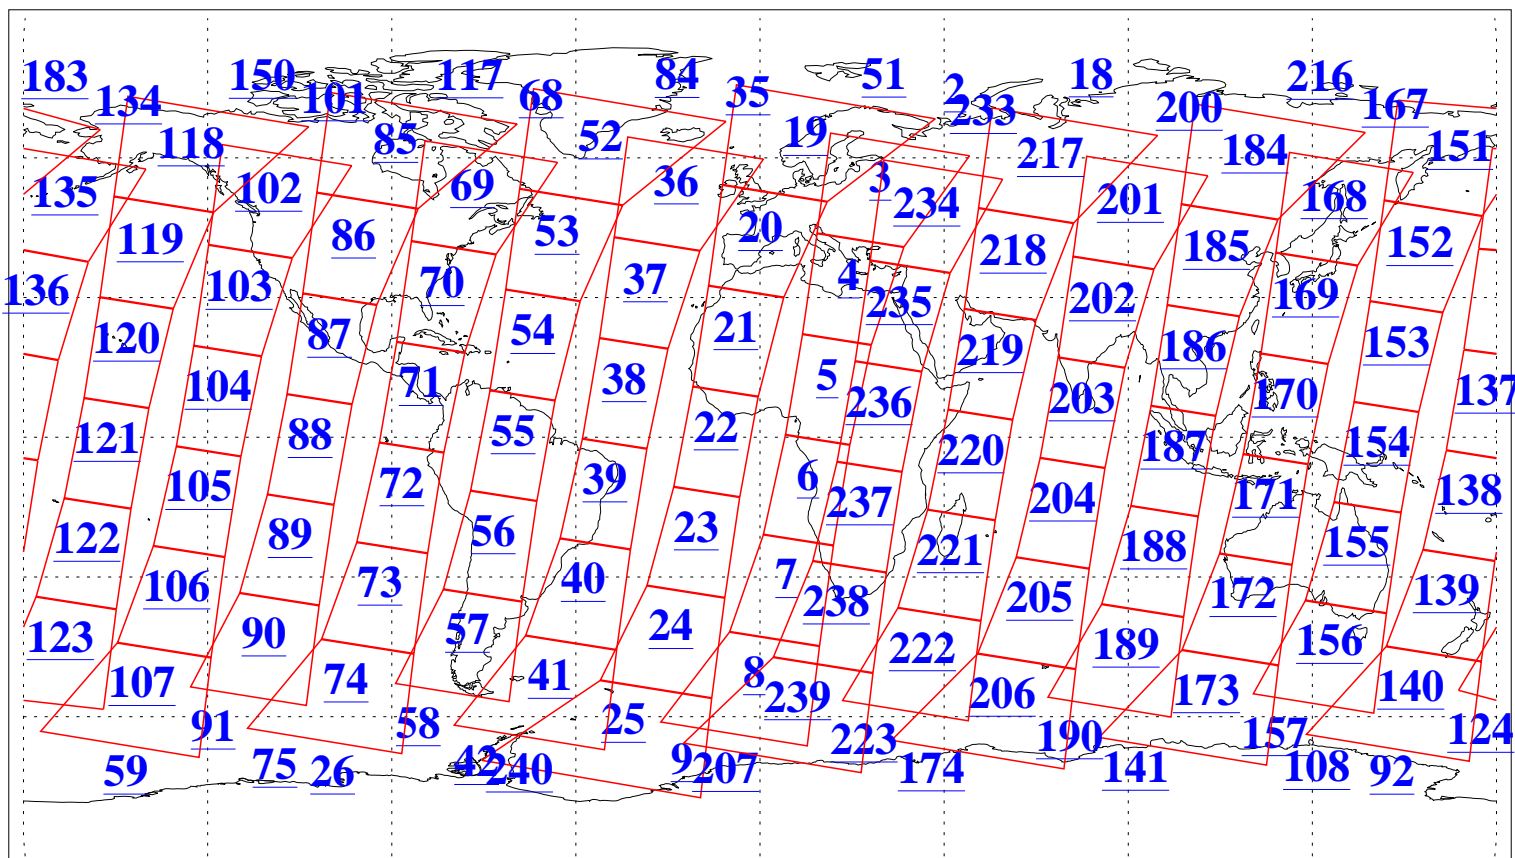

L1B Availability
AMSU Granules: 240
HSB Granules: 0
AIRS Granules: 240

5 Sep 2003
DoY 248
Aqua Day 489
Granules: 1 to 120

Granules: 121 to 240

Legend: AMSU Available, HSB Available, AIRS Available

L1B Availability
AMSU Granules: 240
HSB Granules: 0
AIRS Granules: 240

5 Sep 2003
DoY 248
Aqua Day 489

Ascending Granules

Descending Granules

Legend: AMSU Available, HSB Available, AIRS Available

L1B Availability
 AMSU Granules: 240
 HSB Granules: 0
 AIRS Granules: 240

5 Sep 2003
 DoY 248
 Aqua Day 489

Northern Hemisphere Granules

Southern Hemisphere Granules

Legend: AMSU Available, HSB Available, AIRS Available