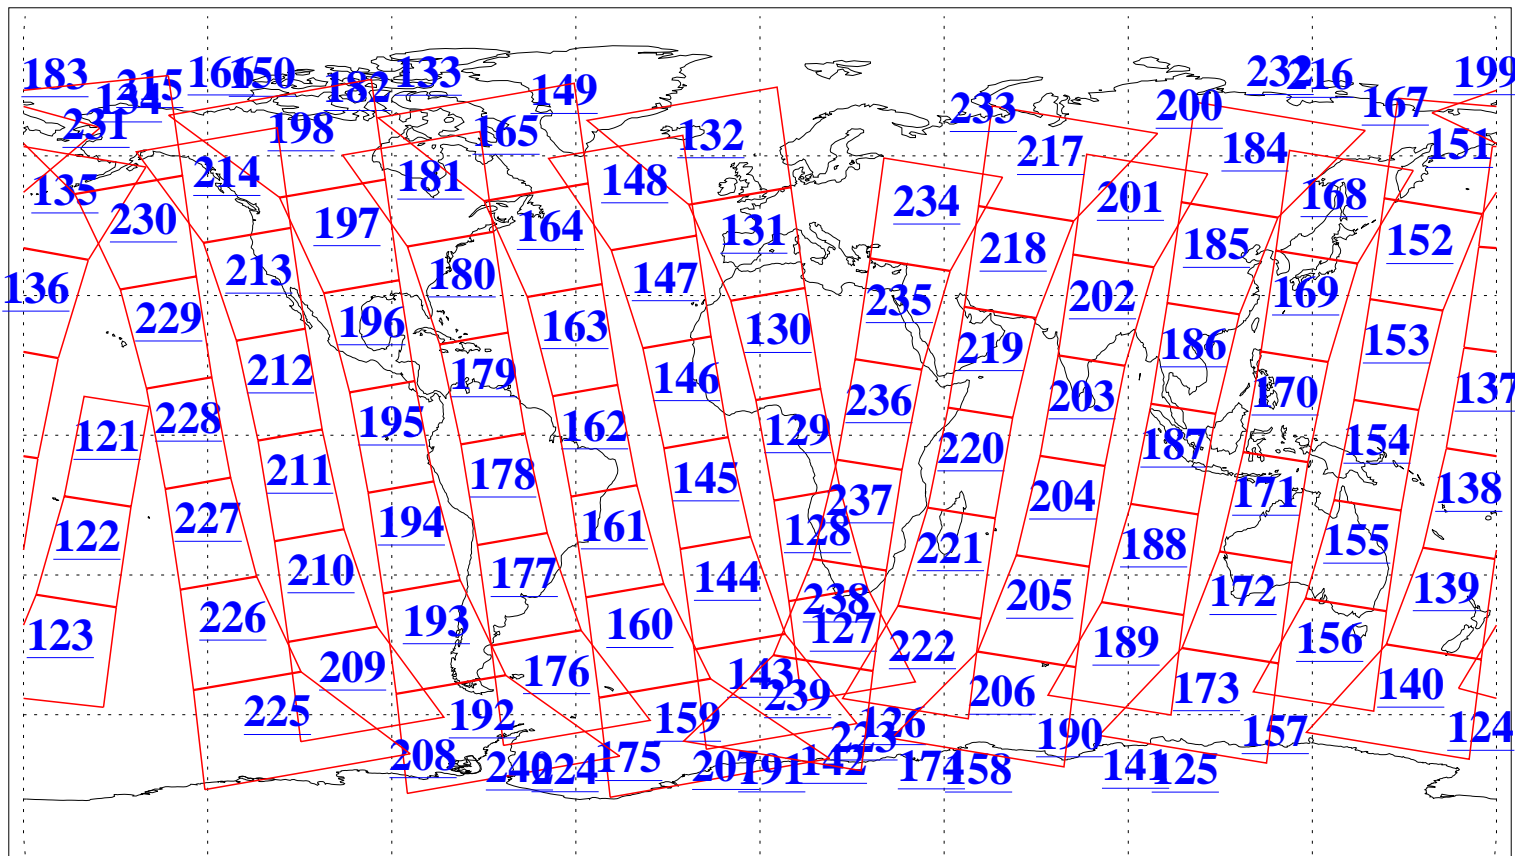

L1B Availability
AMSU Granules: 240
HSB Granules: 0
AIRS Granules: 240

5 Sep 2003
DoY 248
Aqua Day 489
Granules: 1 to 120

Granules: 121 to 240

Legend: AMSU Available, HSB Available, AIRS Available

L1B Availability
AMSU Granules: 240
HSB Granules: 0
AIRS Granules: 240

5 Sep 2003
DoY 248
Aqua Day 489

Ascending Granules

Descending Granules

Legend: AMSU Available, HSB Available, AIRS Available

L1B Availability
 AMSU Granules: 240
 HSB Granules: 0
 AIRS Granules: 240

5 Sep 2003
 DoY 248
 Aqua Day 489

Northern Hemisphere Granules

Southern Hemisphere Granules

Legend: AMSU Available, HSB Available, AIRS Available