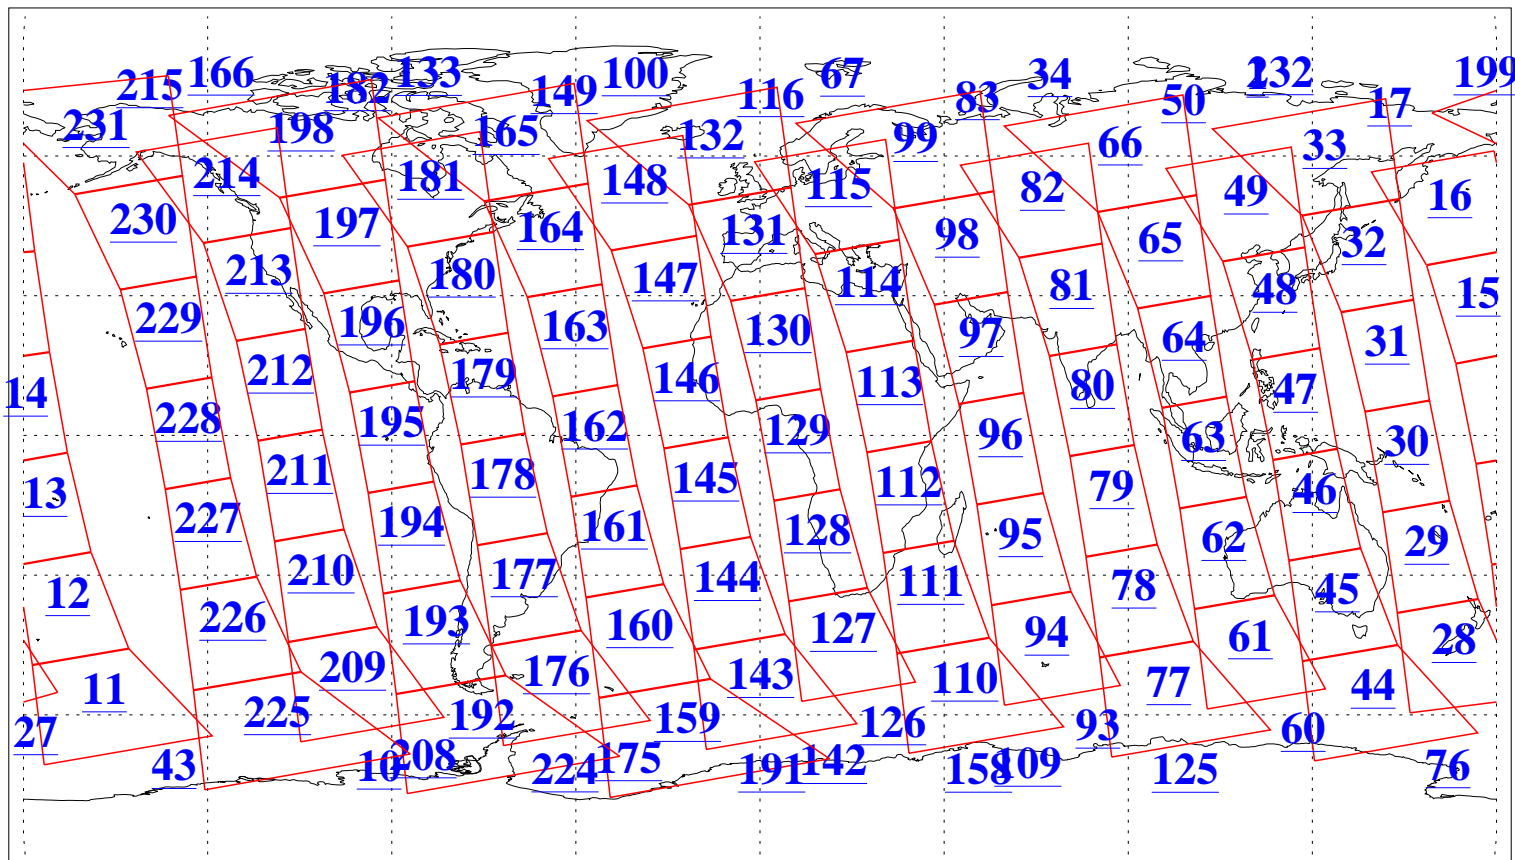

L1B Availability
AMSU Granules: 240
HSB Granules: 0
AIRS Granules: 240

5 Sep 2003
DoY 248
Aqua Day 489
Granules: 1 to 120

Granules: 121 to 240

Legend: AMSU Available, HSB Available, AIRS Available

L1B Availability
AMSU Granules: 240
HSB Granules: 0
AIRS Granules: 240

5 Sep 2003
DoY 248
Aqua Day 489

Ascending Granules

Descending Granules

Legend: AMSU Available, HSB Available, AIRS Available

L1B Availability
 AMSU Granules: 240
 HSB Granules: 0
 AIRS Granules: 240

5 Sep 2003
 DoY 248
 Aqua Day 489

Northern Hemisphere Granules

Southern Hemisphere Granules

Legend: AMSU Available, HSB Available, AIRS Available