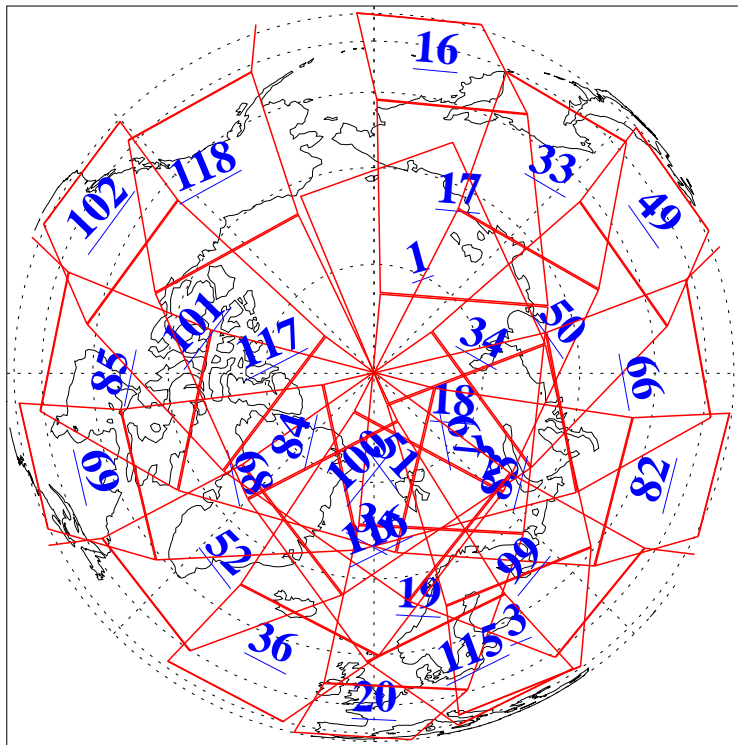

L1B Availability
AMSU Granules: 240
HSB Granules: 0
AIRS Granules: 240

5 Sep 2003
DoY 248
Aqua Day 489
Granules: 1 to 120

Granules: 121 to 240

Legend: AMSU Available, HSB Available, AIRS Available

L1B Availability
AMSU Granules: 240
HSB Granules: 0
AIRS Granules: 240

5 Sep 2003
DoY 248
Aqua Day 489

Ascending Granules

Descending Granules

Legend: AMSU Available, HSB Available, AIRS Available

L1B Availability
 AMSU Granules: 240
 HSB Granules: 0
 AIRS Granules: 240

5 Sep 2003
 DoY 248
 Aqua Day 489

Northern Hemisphere Granules

Southern Hemisphere Granules

Legend: AMSU Available, HSB Available, AIRS Available