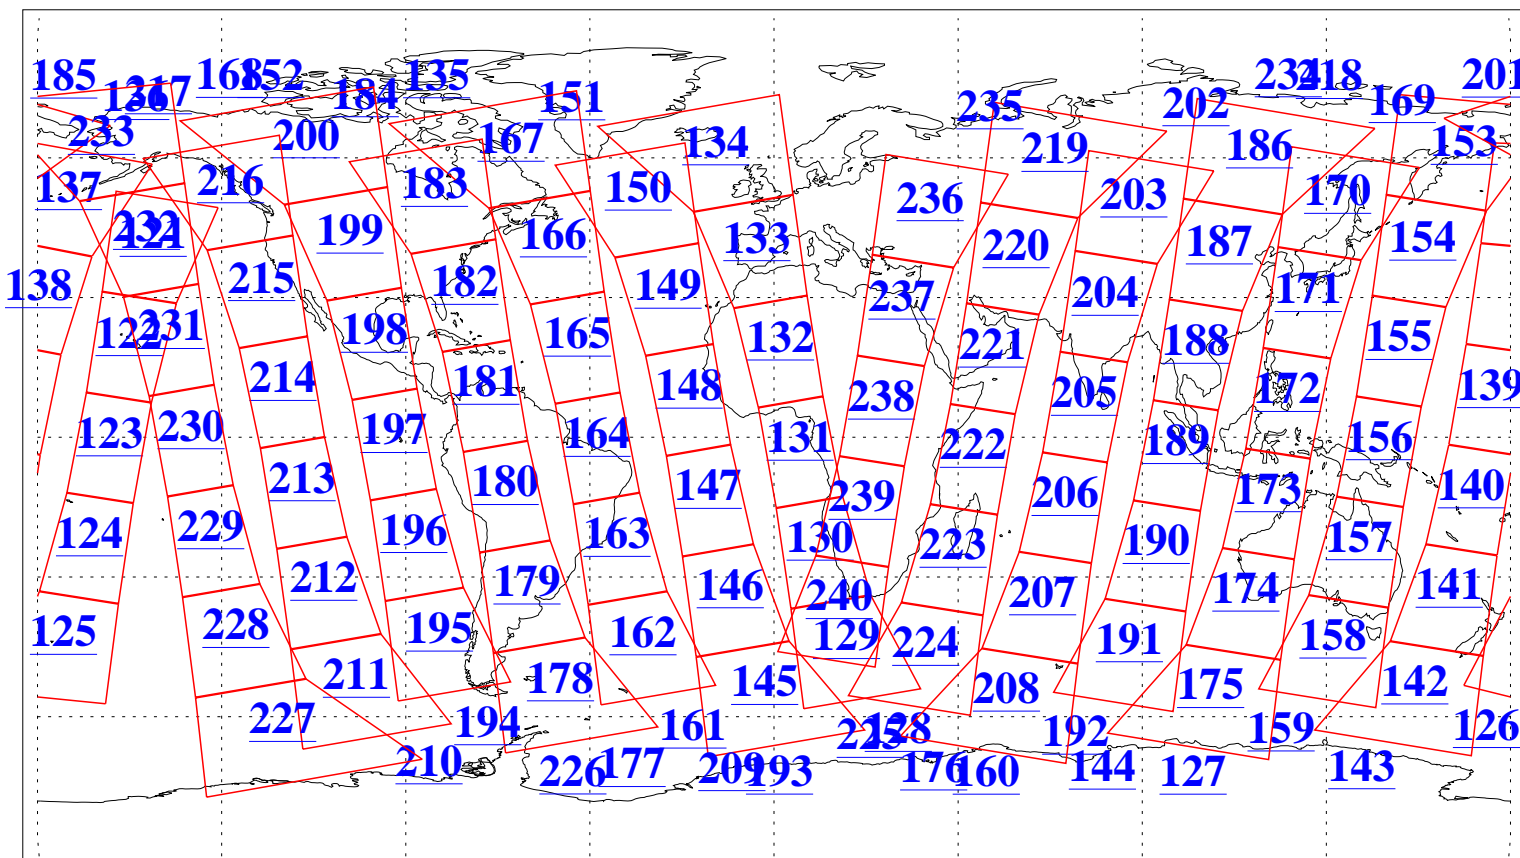

L1B Availability
AMSU Granules: 240
HSB Granules: 0
AIRS Granules: 240

3 Sep 2003
DoY 246
Aqua Day 487
Granules: 1 to 120

Granules: 121 to 240

Legend: AMSU Available, HSB Available, AIRS Available

L1B Availability
AMSU Granules: 240
HSB Granules: 0
AIRS Granules: 240

3 Sep 2003
DoY 246
Aqua Day 487

Ascending Granules

Descending Granules

Legend: AMSU Available, HSB Available, AIRS Available

L1B Availability
AMSU Granules: 240
HSB Granules: 0
AIRS Granules: 240

3 Sep 2003
DoY 246
Aqua Day 487

Northern Hemisphere Granules

Southern Hemisphere Granules

Legend: AMSU Available, HSB Available, AIRS Available