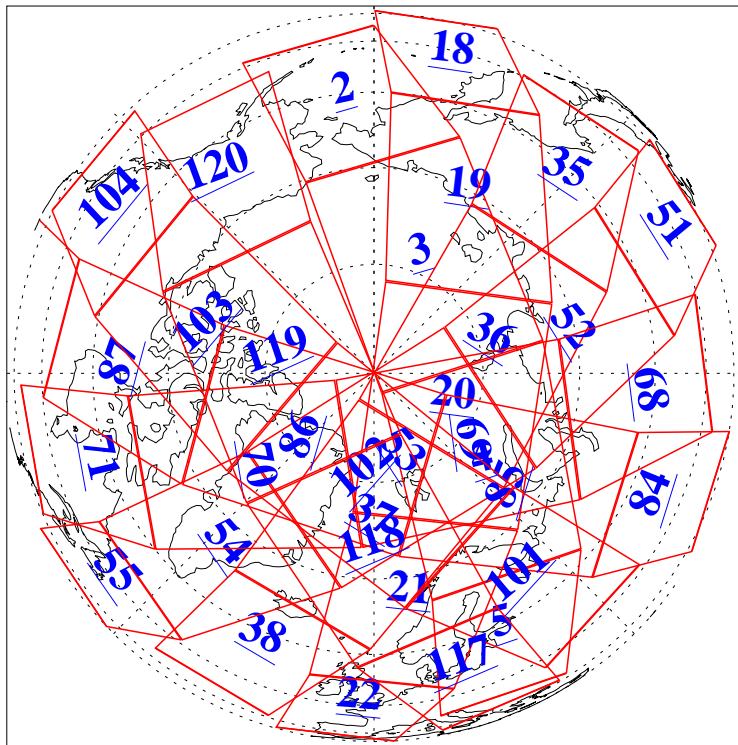

L1B Availability
AMSU Granules: 240
HSB Granules: 0
AIRS Granules: 240

3 Sep 2003
DoY 246
Aqua Day 487
Granules: 1 to 120

Granules: 121 to 240

Legend: AMSU Available, HSB Available, AIRS Available

L1B Availability
AMSU Granules: 240
HSB Granules: 0
AIRS Granules: 240

3 Sep 2003
DoY 246
Aqua Day 487

Ascending Granules

Descending Granules

Legend: AMSU Available, HSB Available, AIRS Available

L1B Availability
AMSU Granules: 240
HSB Granules: 0
AIRS Granules: 240

3 Sep 2003
DoY 246
Aqua Day 487

Northern Hemisphere Granules

Southern Hemisphere Granules

Legend: AMSU Available, HSB Available, AIRS Available