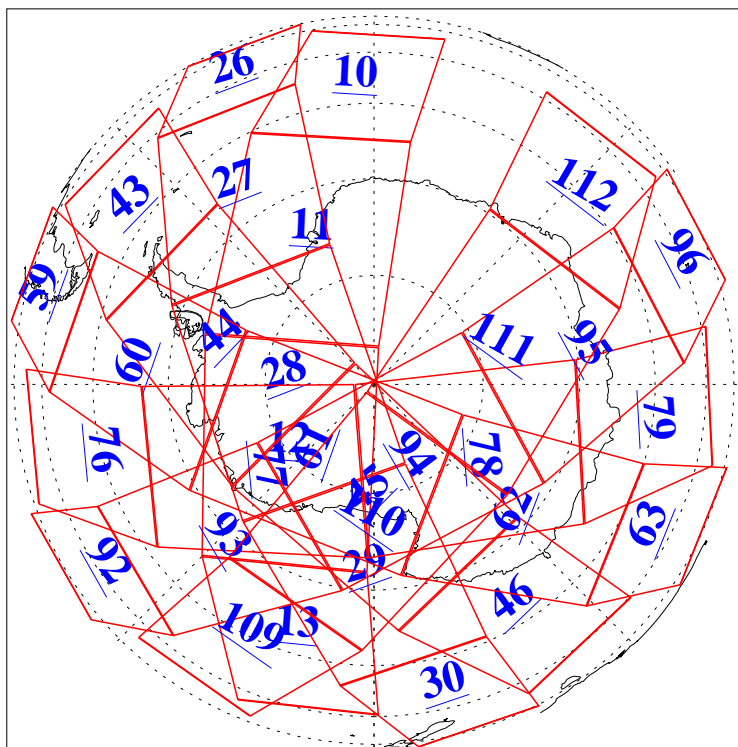

L1B Availability
AMSU Granules: 240
HSB Granules: 0
AIRS Granules: 240

3 Sep 2003
DoY 246
Aqua Day 487
Granules: 1 to 120

Granules: 121 to 240

Legend: AMSU Available, HSB Available, AIRS Available

L1B Availability
AMSU Granules: 240
HSB Granules: 0
AIRS Granules: 240

3 Sep 2003
DoY 246
Aqua Day 487

Ascending Granules

Descending Granules

Legend: AMSU Available, HSB Available, AIRS Available

L1B Availability
AMSU Granules: 240
HSB Granules: 0
AIRS Granules: 240

3 Sep 2003
DoY 246
Aqua Day 487

Northern Hemisphere Granules

Southern Hemisphere Granules

Legend: AMSU Available, HSB Available, AIRS Available