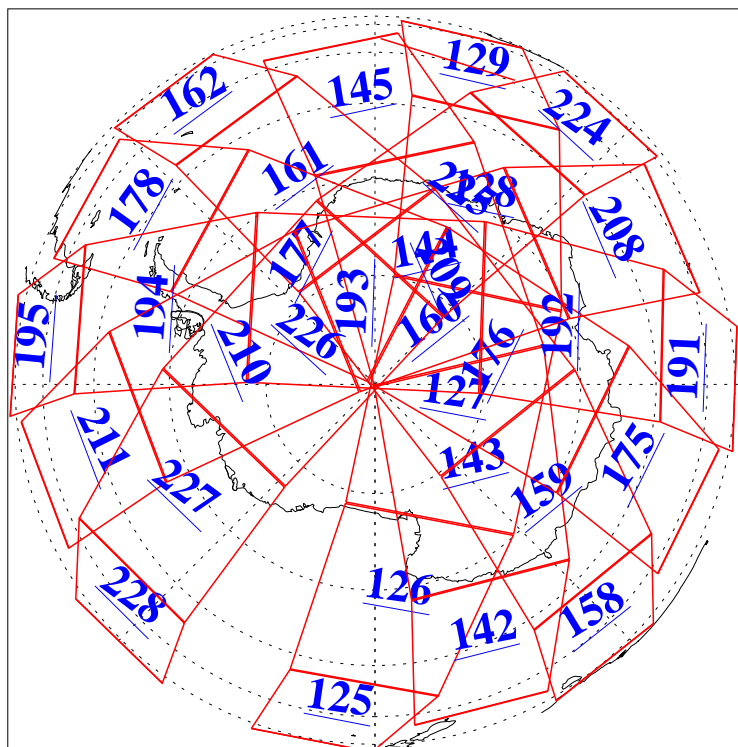

L1B Availability
AMSU Granules: 240
HSB Granules: 0
AIRS Granules: 240

3 Sep 2003
DoY 246
Aqua Day 487
Granules: 1 to 120

Granules: 121 to 240

Legend: AMSU Available, HSB Available, AIRS Available

L1B Availability
AMSU Granules: 240
HSB Granules: 0
AIRS Granules: 240

3 Sep 2003
DoY 246
Aqua Day 487

Ascending Granules

Descending Granules

Legend: AMSU Available, HSB Available, AIRS Available

L1B Availability
AMSU Granules: 240
HSB Granules: 0
AIRS Granules: 240

3 Sep 2003
DoY 246
Aqua Day 487

Northern Hemisphere Granules

Southern Hemisphere Granules

Legend: AMSU Available, HSB Available, AIRS Available