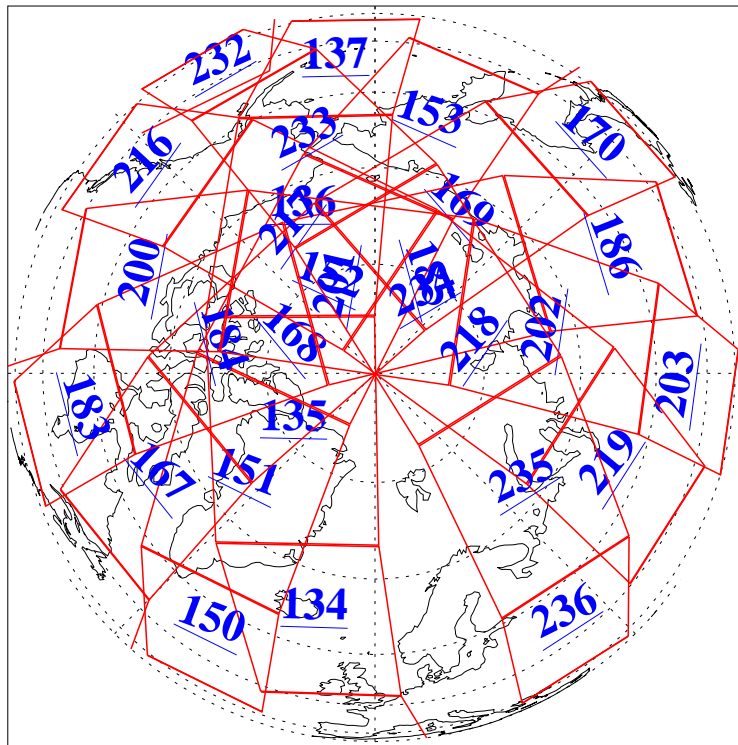

L1B Availability
AMSU Granules: 240
HSB Granules: 0
AIRS Granules: 240

3 Sep 2003
DoY 246
Aqua Day 487
Granules: 1 to 120

Granules: 121 to 240

Legend: AMSU Available, HSB Available, AIRS Available

L1B Availability
AMSU Granules: 240
HSB Granules: 0
AIRS Granules: 240

3 Sep 2003
DoY 246
Aqua Day 487

Ascending Granules

Descending Granules

Legend: AMSU Available, HSB Available, AIRS Available

L1B Availability
AMSU Granules: 240
HSB Granules: 0
AIRS Granules: 240

3 Sep 2003
DoY 246
Aqua Day 487

Northern Hemisphere Granules

Southern Hemisphere Granules

Legend: AMSU Available, HSB Available, AIRS Available