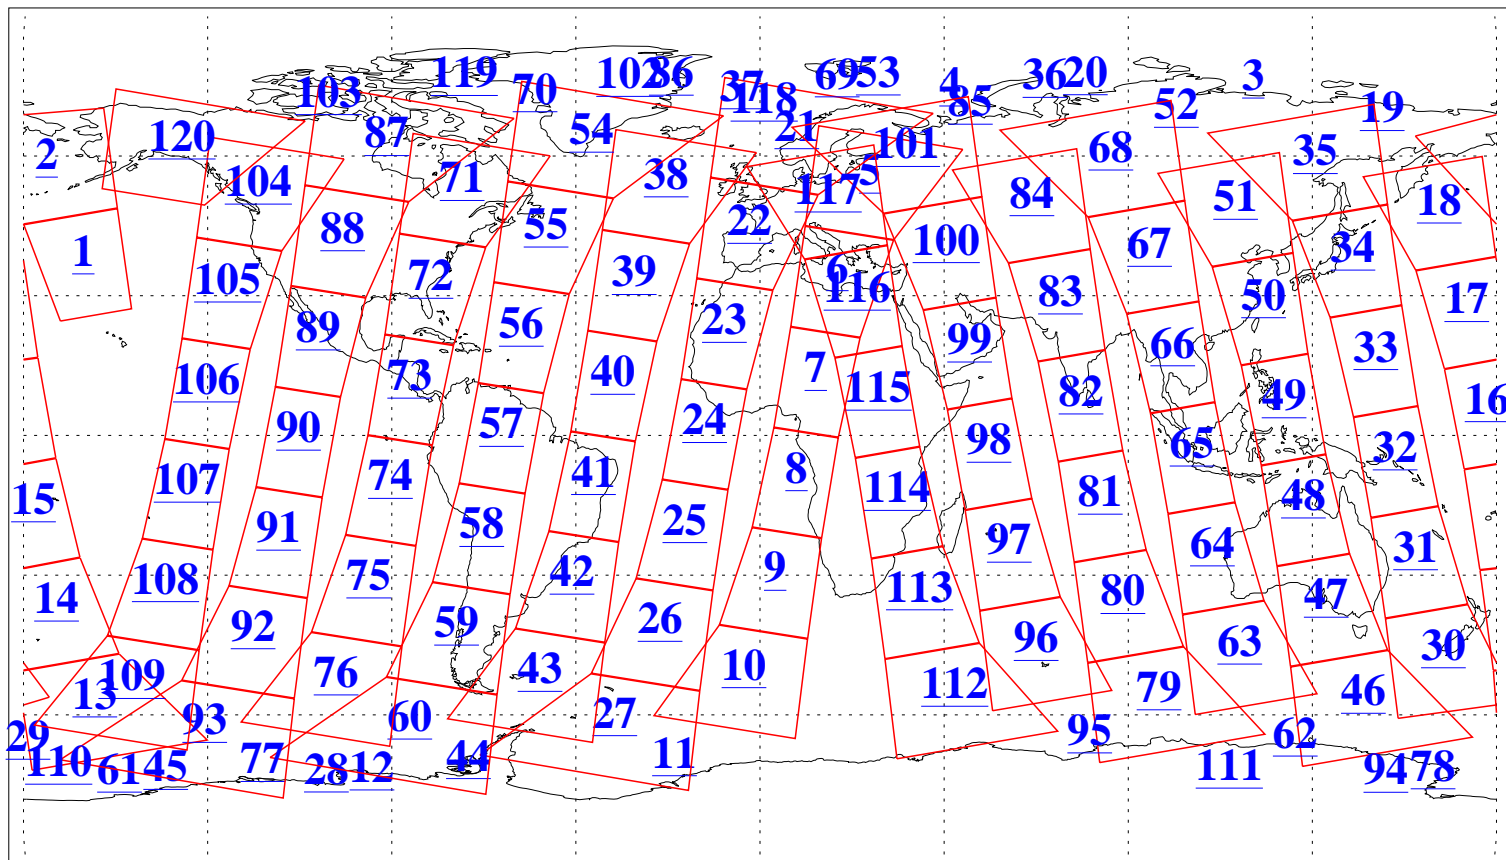

L1B Availability
AMSU Granules: 240
HSB Granules: 0
AIRS Granules: 240

3 Sep 2003
DoY 246
Aqua Day 487
Granules: 1 to 120

Granules: 121 to 240

Legend: AMSU Available, HSB Available, AIRS Available

L1B Availability
AMSU Granules: 240
HSB Granules: 0
AIRS Granules: 240

3 Sep 2003
DoY 246
Aqua Day 487

Ascending Granules

Descending Granules

Legend: AMSU Available, HSB Available, AIRS Available

L1B Availability
AMSU Granules: 240
HSB Granules: 0
AIRS Granules: 240

3 Sep 2003
DoY 246
Aqua Day 487

Northern Hemisphere Granules

Southern Hemisphere Granules

Legend: AMSU Available, HSB Available, AIRS Available