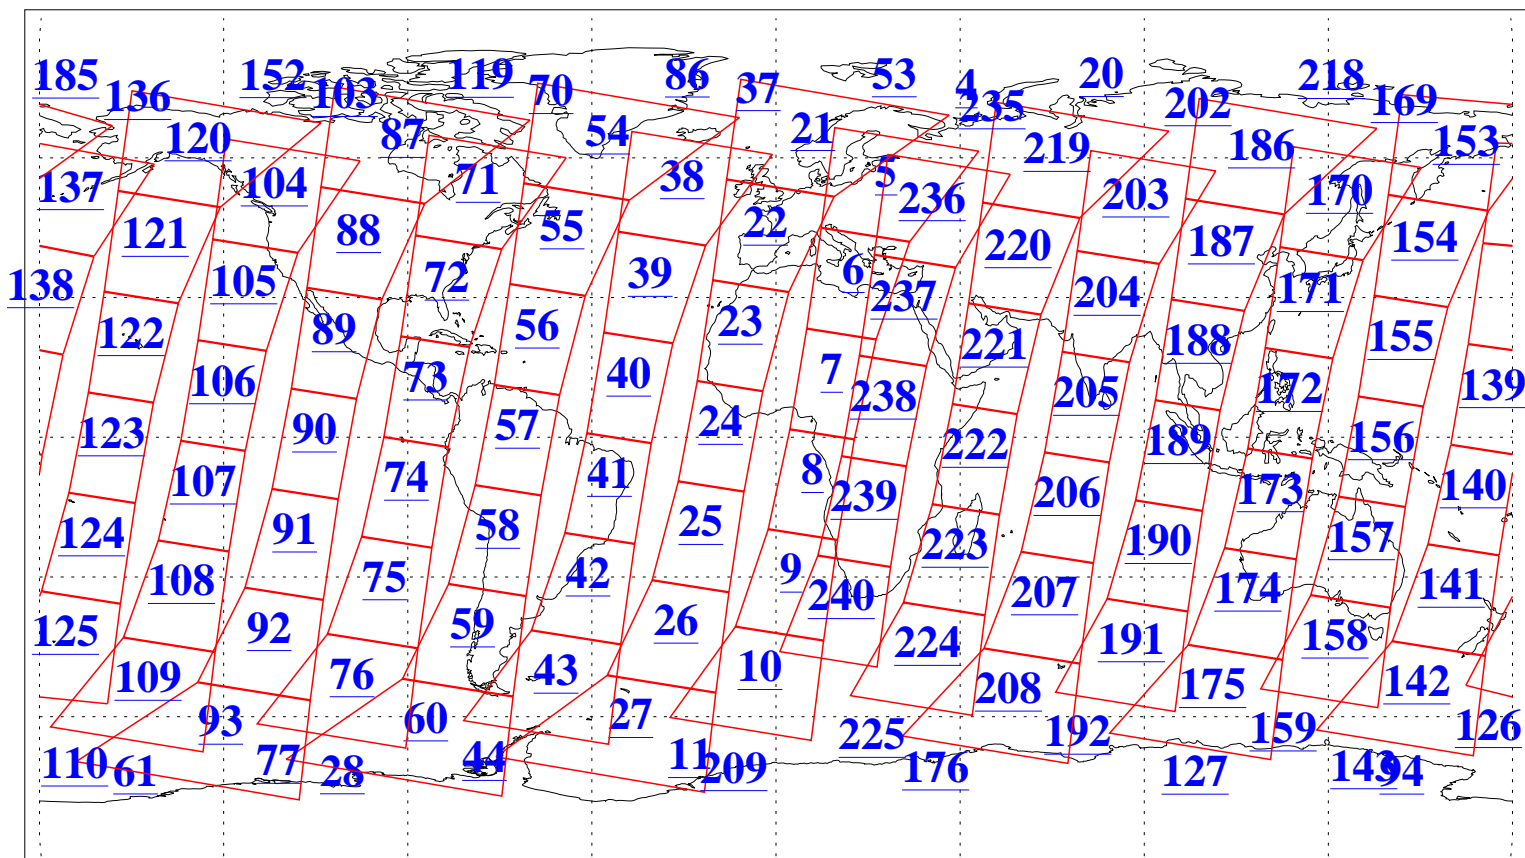

L1B Availability
AMSU Granules: 240
HSB Granules: 0
AIRS Granules: 240

3 Sep 2003
DoY 246
Aqua Day 487
Granules: 1 to 120

Granules: 121 to 240

Legend: AMSU Available, HSB Available, AIRS Available

L1B Availability
AMSU Granules: 240
HSB Granules: 0
AIRS Granules: 240

3 Sep 2003
DoY 246
Aqua Day 487

Ascending Granules

Descending Granules

Legend: AMSU Available, HSB Available, AIRS Available

L1B Availability
AMSU Granules: 240
HSB Granules: 0
AIRS Granules: 240

3 Sep 2003
DoY 246
Aqua Day 487

Northern Hemisphere Granules

Southern Hemisphere Granules

Legend: AMSU Available, HSB Available, AIRS Available