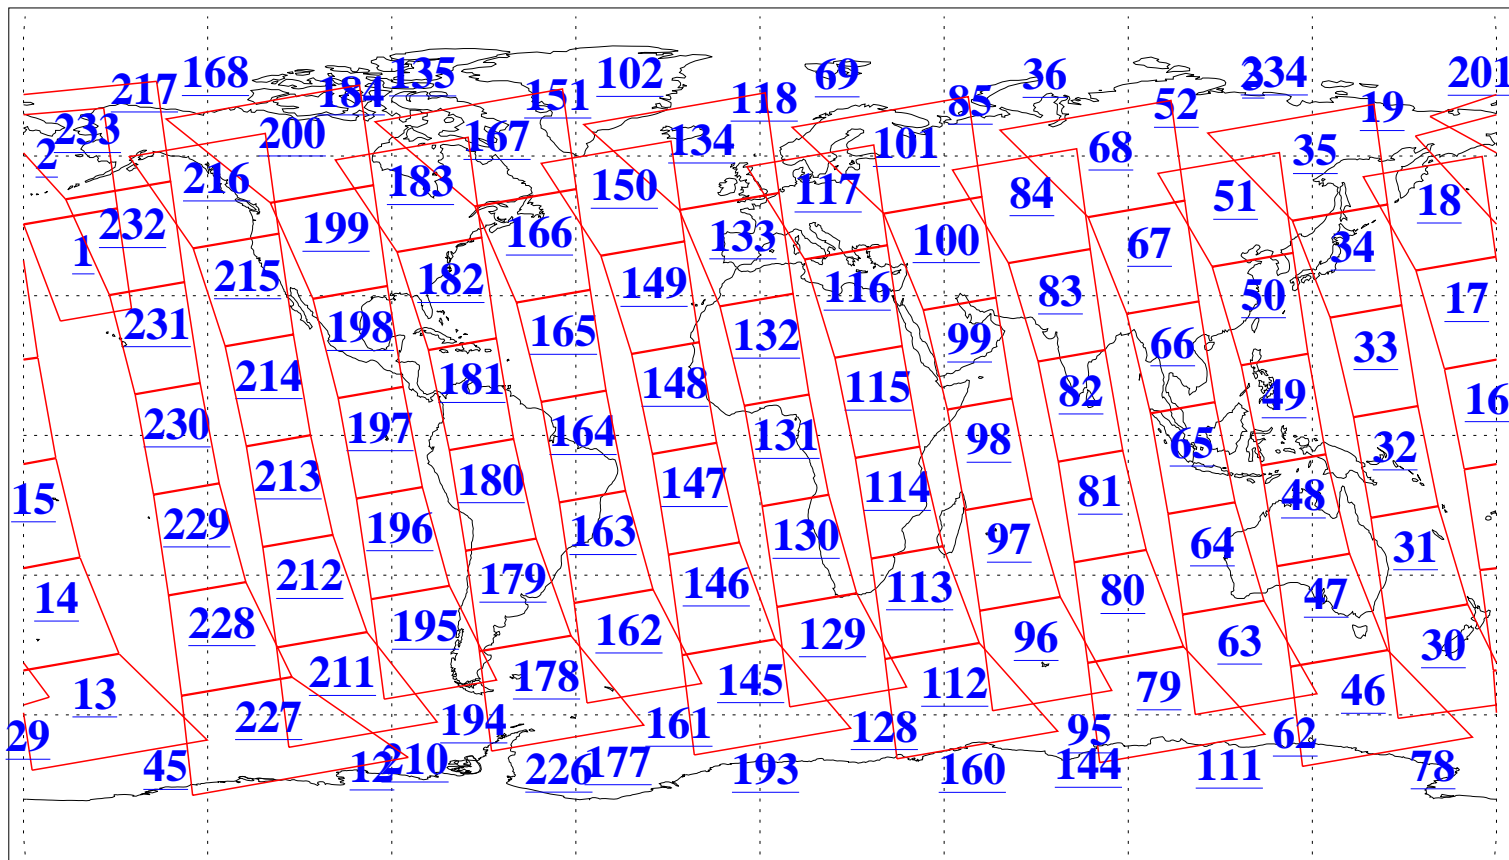

L1B Availability
AMSU Granules: 240
HSB Granules: 0
AIRS Granules: 240

3 Sep 2003
DoY 246
Aqua Day 487
Granules: 1 to 120

Granules: 121 to 240

Legend: AMSU Available, HSB Available, AIRS Available

L1B Availability
AMSU Granules: 240
HSB Granules: 0
AIRS Granules: 240

3 Sep 2003
DoY 246
Aqua Day 487

Ascending Granules

Descending Granules

Legend: AMSU Available, HSB Available, AIRS Available

L1B Availability
AMSU Granules: 240
HSB Granules: 0
AIRS Granules: 240

3 Sep 2003
DoY 246
Aqua Day 487

Northern Hemisphere Granules

Southern Hemisphere Granules

Legend: AMSU Available, HSB Available, AIRS Available