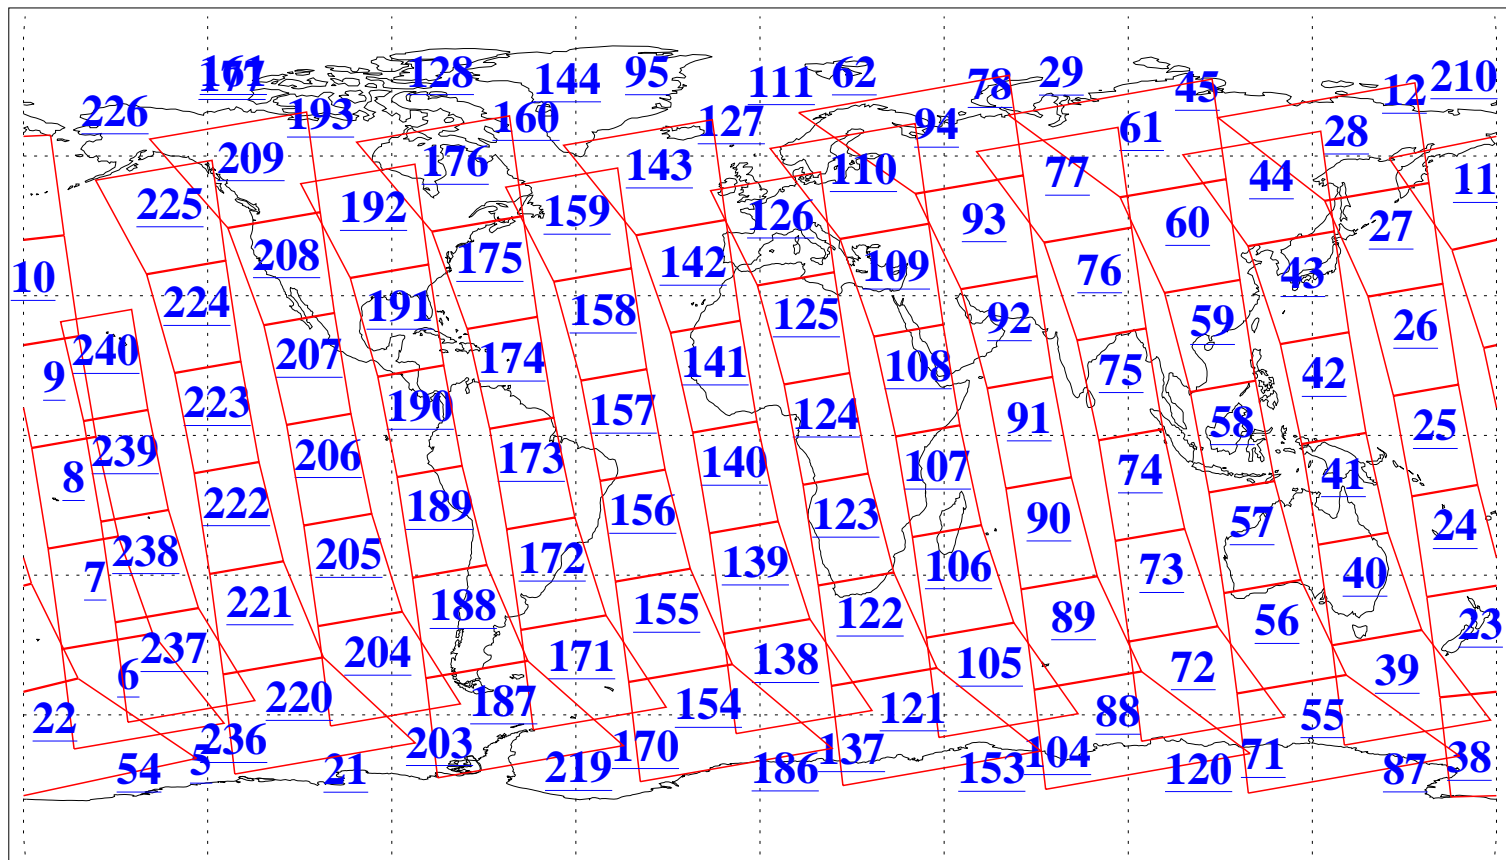

L1B Availability  
AMSU Granules: 240  
HSB Granules: 0  
AIRS Granules: 240

2 Sep 2003  
DoY 245  
Aqua Day 486

Granules: 1 to 120

Granules: 121 to 240

Legend: AMSU Available, HSB Available, AIRS Available

L1B Availability  
AMSU Granules: 240  
HSB Granules: 0  
AIRS Granules: 240

2 Sep 2003  
DoY 245  
Aqua Day 486

Ascending Granules

Descending Granules

Legend: AMSU Available, HSB Available, AIRS Available