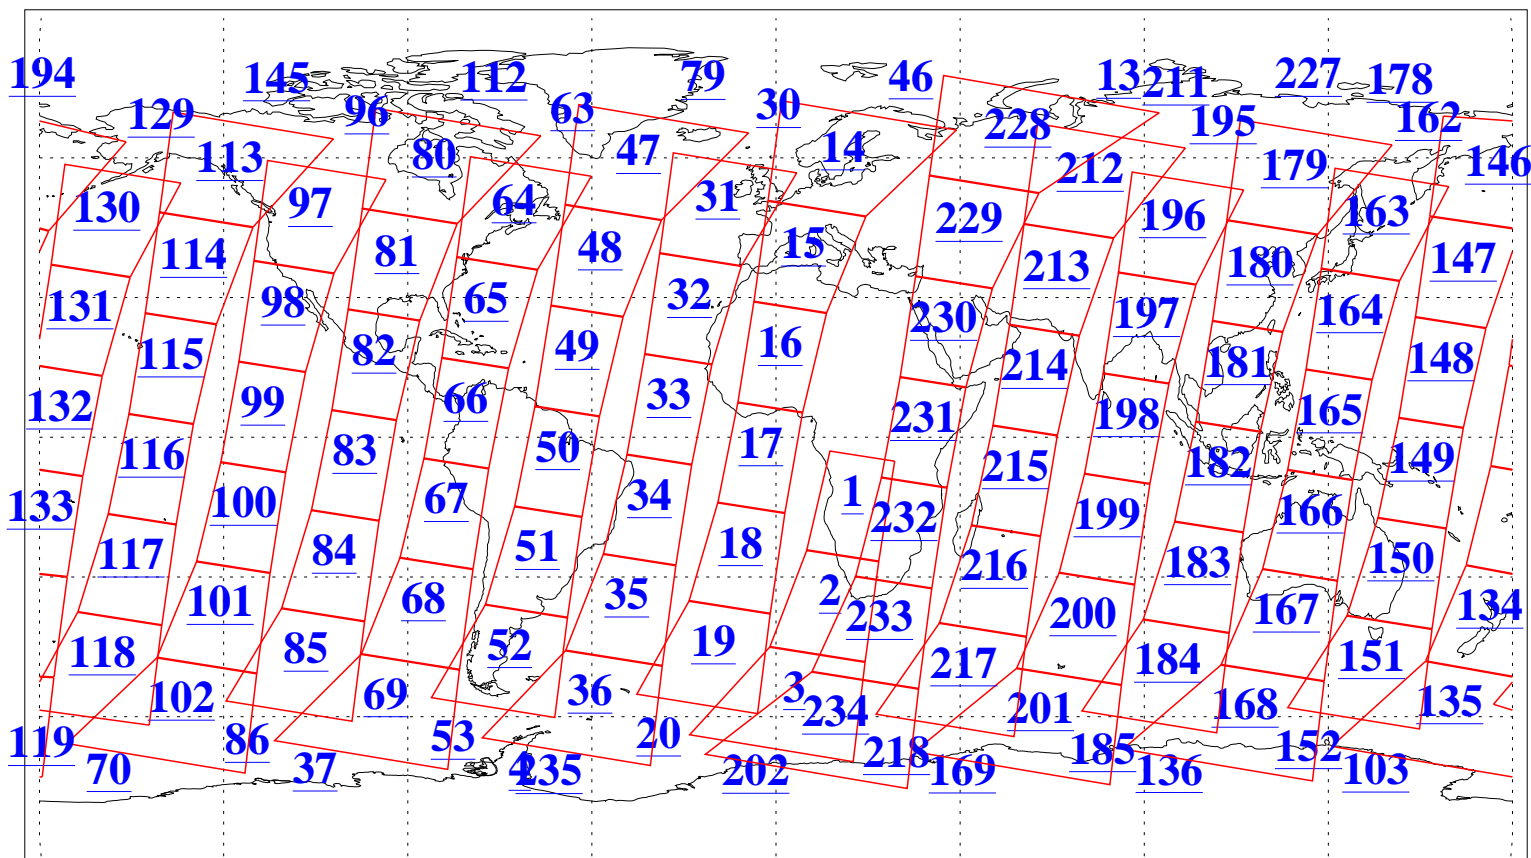

L1B Availability  
AMSU Granules: 240  
HSB Granules: 0  
AIRS Granules: 240

2 Sep 2003  
DoY 245  
Aqua Day 486

Granules: 1 to 120

Granules: 121 to 240

Legend: AMSU Available, HSB Available, AIRS Available

L1B Availability  
AMSU Granules: 240  
HSB Granules: 0  
AIRS Granules: 240

2 Sep 2003  
DoY 245  
Aqua Day 486

Ascending Granules

Descending Granules

Legend: AMSU Available, HSB Available, AIRS Available