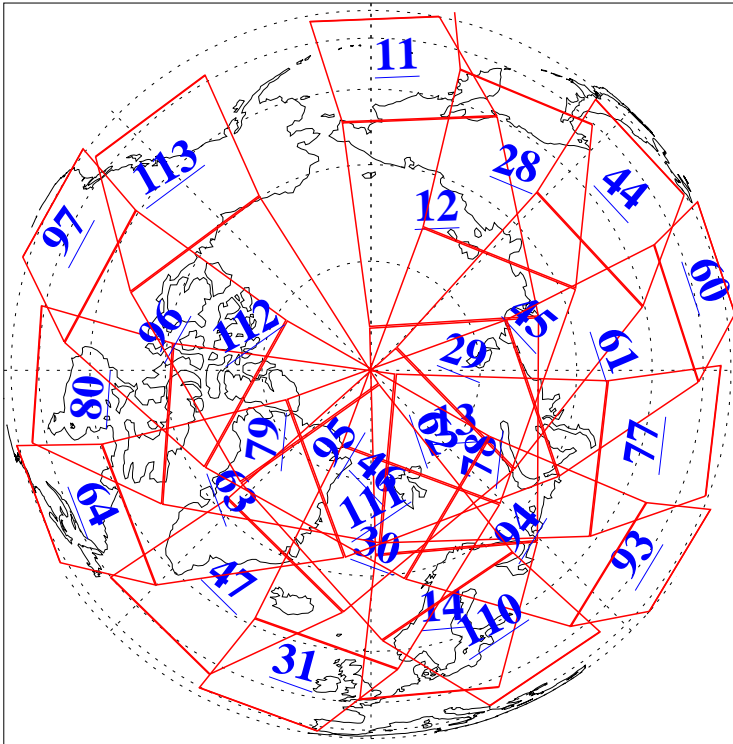

L1B Availability  
AMSU Granules: 240  
HSB Granules: 0  
AIRS Granules: 240

2 Sep 2003  
DoY 245  
Aqua Day 486

Granules: 1 to 120

Granules: 121 to 240

Legend: AMSU Available, HSB Available, AIRS Available

L1B Availability  
AMSU Granules: 240  
HSB Granules: 0  
AIRS Granules: 240

2 Sep 2003  
DoY 245  
Aqua Day 486

Ascending Granules

Descending Granules

Legend: AMSU Available, HSB Available, AIRS Available

### Northern Hemisphere Granules