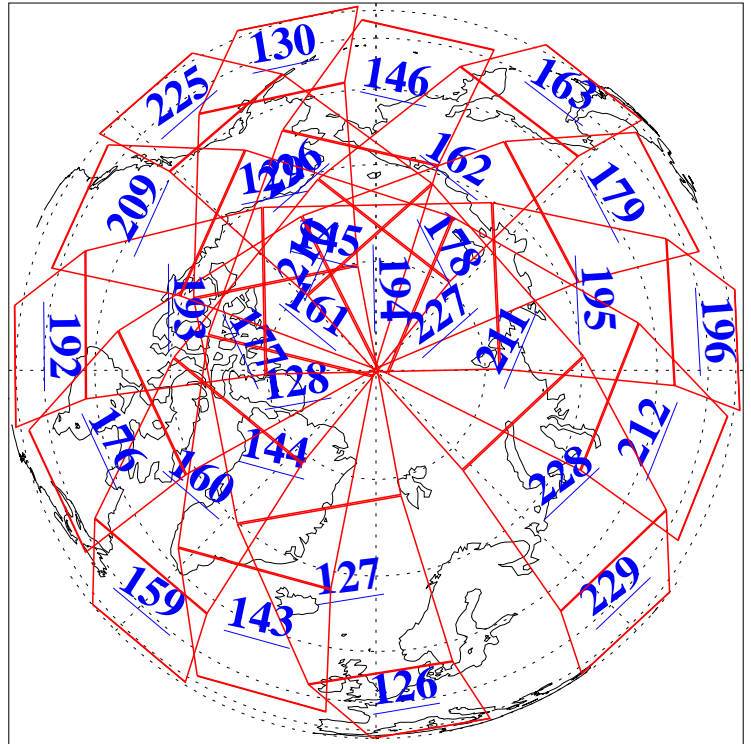

L1B Availability  
AMSU Granules: 240  
HSB Granules: 0  
AIRS Granules: 240

2 Sep 2003  
DoY 245  
Aqua Day 486

Granules: 1 to 120

Granules: 121 to 240

Legend: AMSU Available, HSB Available, AIRS Available

L1B Availability  
AMSU Granules: 240  
HSB Granules: 0  
AIRS Granules: 240

2 Sep 2003  
DoY 245  
Aqua Day 486

Ascending Granules

Descending Granules

Legend: AMSU Available, HSB Available, AIRS Available

### Northern Hemisphere Granules