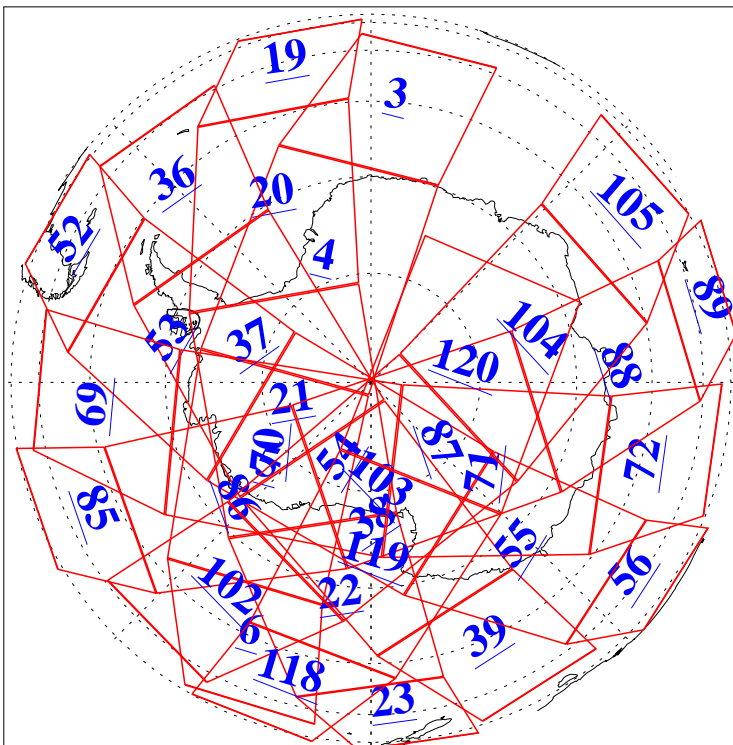

Legend: AMSU Available, HSB Available, AIRS Available