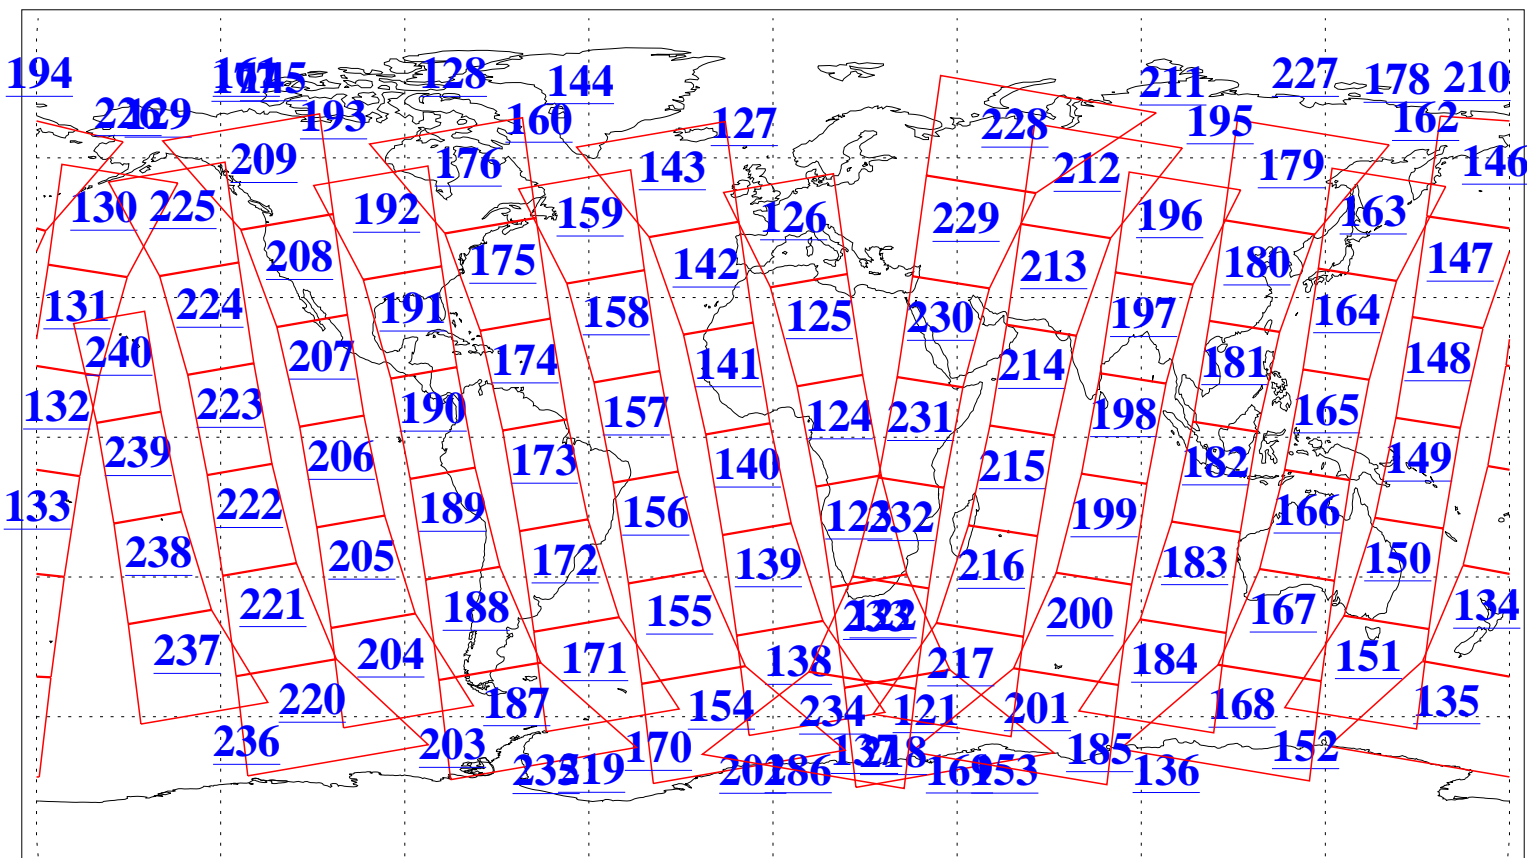

L1B Availability  
AMSU Granules: 240  
HSB Granules: 0  
AIRS Granules: 240

2 Sep 2003  
DoY 245  
Aqua Day 486

Granules: 1 to 120

Granules: 121 to 240

Legend: AMSU Available, HSB Available, AIRS Available

L1B Availability  
AMSU Granules: 240  
HSB Granules: 0  
AIRS Granules: 240

2 Sep 2003  
DoY 245  
Aqua Day 486

Ascending Granules

Descending Granules

Legend: AMSU Available, HSB Available, AIRS Available