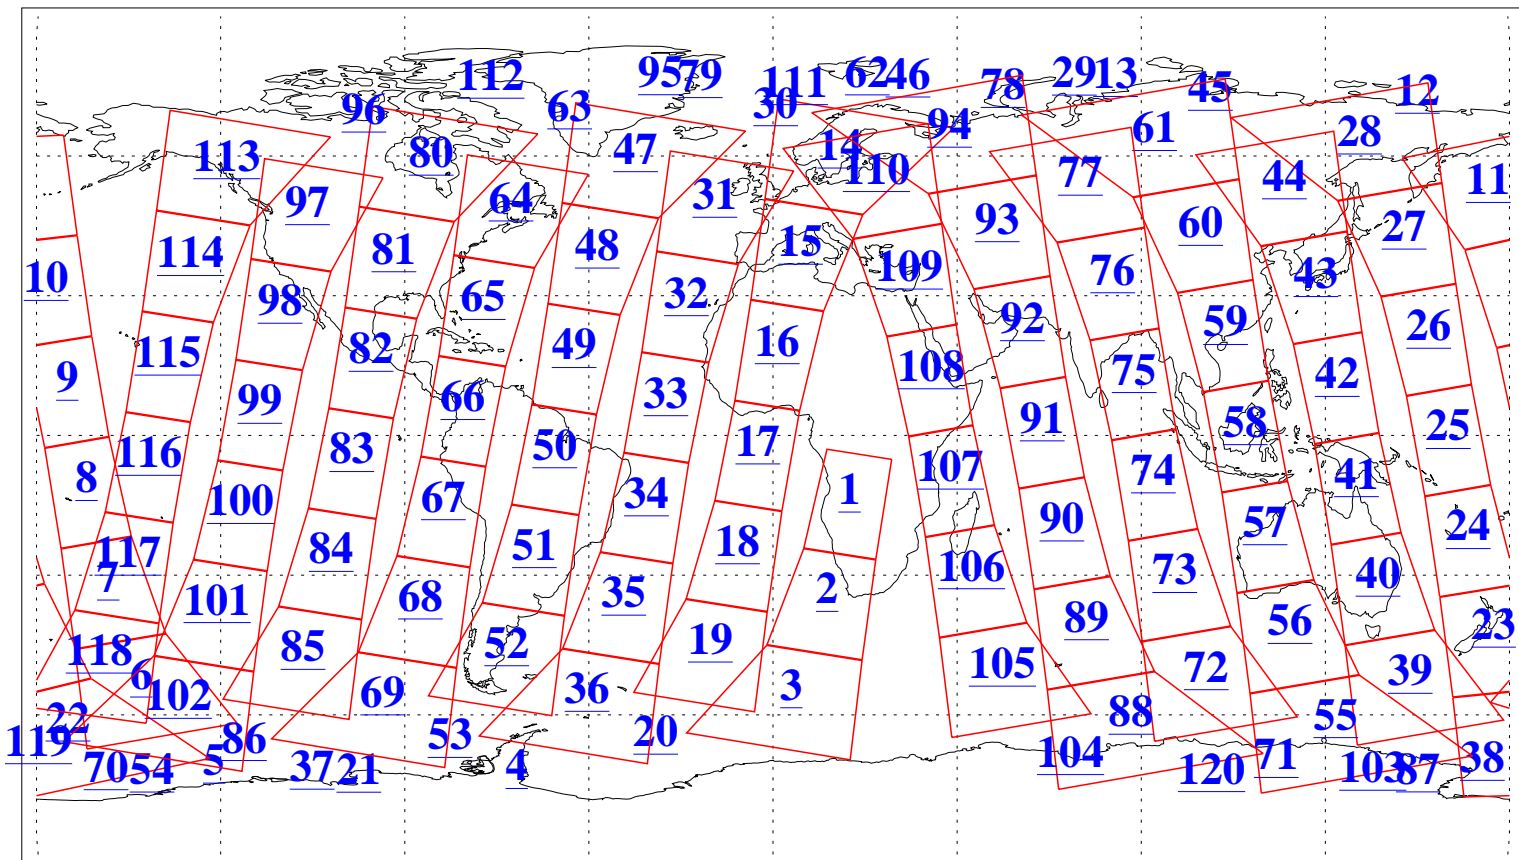

L1B Availability  
AMSU Granules: 240  
HSB Granules: 0  
AIRS Granules: 240

2 Sep 2003  
DoY 245  
Aqua Day 486

Granules: 1 to 120

Granules: 121 to 240

Legend: AMSU Available, HSB Available, AIRS Available

L1B Availability  
AMSU Granules: 240  
HSB Granules: 0  
AIRS Granules: 240

2 Sep 2003  
DoY 245  
Aqua Day 486

Ascending Granules

Descending Granules

Legend: AMSU Available, HSB Available, AIRS Available

### Northern Hemisphere Granules