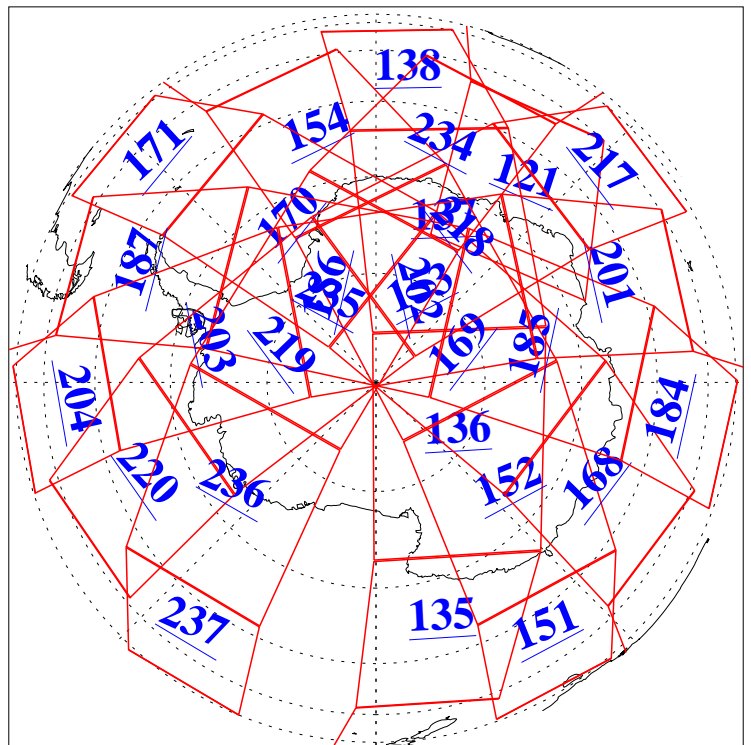

Legend: AMSU Available, HSB Available, AIRS Available