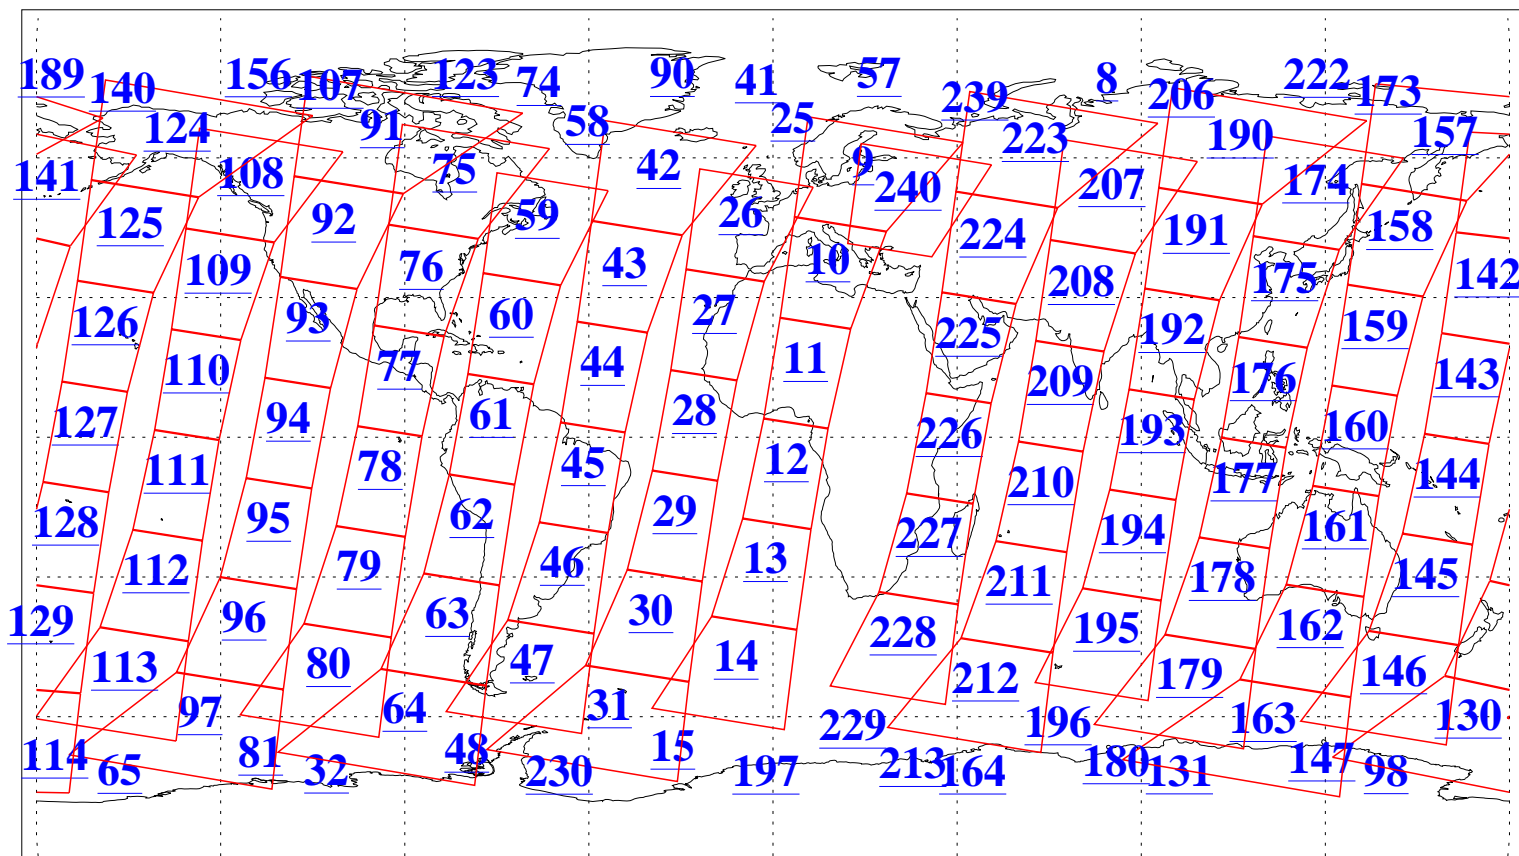

L1B Availability
AMSU Granules: 240
HSB Granules: 0
AIRS Granules: 240

30 Aug 2003
DoY 242
Aqua Day 483
Granules: 1 to 120

Granules: 121 to 240

Legend: AMSU Available, HSB Available, AIRS Available

L1B Availability
AMSU Granules: 240
HSB Granules: 0
AIRS Granules: 240

30 Aug 2003
DoY 242
Aqua Day 483

Ascending Granules

Descending Granules

Legend: AMSU Available, HSB Available, AIRS Available

L1B Availability
 AMSU Granules: 240
 HSB Granules: 0
 AIRS Granules: 240

30 Aug 2003
 DoY 242
 Aqua Day 483

Northern Hemisphere Granules

Southern Hemisphere Granules

Legend: AMSU Available, HSB Available, AIRS Available