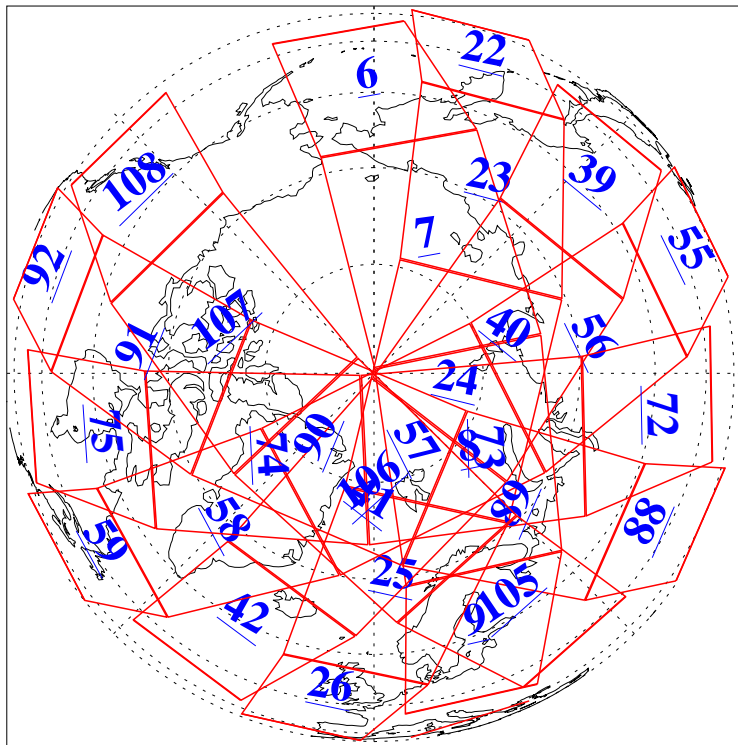

L1B Availability
AMSU Granules: 240
HSB Granules: 0
AIRS Granules: 240

30 Aug 2003
DoY 242
Aqua Day 483
Granules: 1 to 120

Granules: 121 to 240

Legend: AMSU Available, HSB Available, AIRS Available

L1B Availability
AMSU Granules: 240
HSB Granules: 0
AIRS Granules: 240

30 Aug 2003
DoY 242
Aqua Day 483

Ascending Granules

Descending Granules

Legend: AMSU Available, HSB Available, AIRS Available

L1B Availability
 AMSU Granules: 240
 HSB Granules: 0
 AIRS Granules: 240

30 Aug 2003
 DoY 242
 Aqua Day 483

Northern Hemisphere Granules

Southern Hemisphere Granules

Legend: AMSU Available, HSB Available, AIRS Available