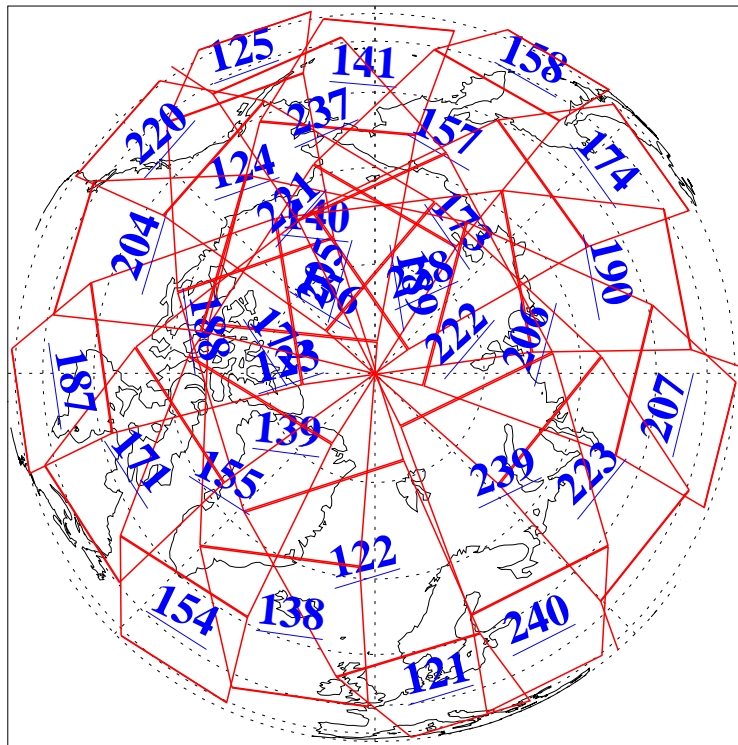

L1B Availability
AMSU Granules: 240
HSB Granules: 0
AIRS Granules: 240

30 Aug 2003
DoY 242
Aqua Day 483
Granules: 1 to 120

Granules: 121 to 240

Legend: AMSU Available, HSB Available, AIRS Available

L1B Availability
AMSU Granules: 240
HSB Granules: 0
AIRS Granules: 240

30 Aug 2003
DoY 242
Aqua Day 483

Ascending Granules

Descending Granules

Legend: AMSU Available, HSB Available, AIRS Available

L1B Availability
 AMSU Granules: 240
 HSB Granules: 0
 AIRS Granules: 240

30 Aug 2003
 DoY 242
 Aqua Day 483

Northern Hemisphere Granules

Southern Hemisphere Granules

Legend: AMSU Available, HSB Available, AIRS Available