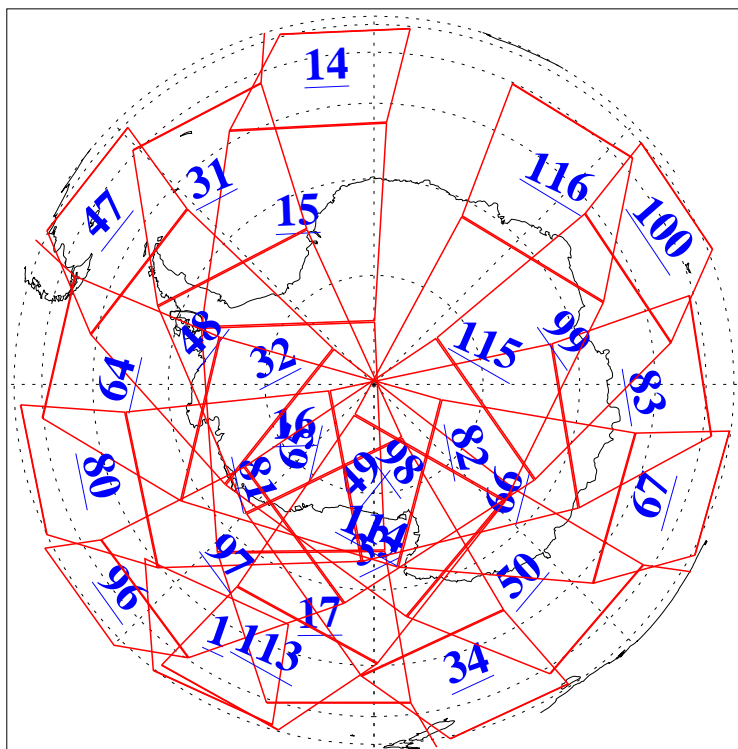

L1B Availability
AMSU Granules: 240
HSB Granules: 0
AIRS Granules: 240

30 Aug 2003
DoY 242
Aqua Day 483
Granules: 1 to 120

Granules: 121 to 240

Legend: AMSU Available, HSB Available, AIRS Available

L1B Availability
AMSU Granules: 240
HSB Granules: 0
AIRS Granules: 240

30 Aug 2003
DoY 242
Aqua Day 483

Ascending Granules

Descending Granules

Legend: AMSU Available, HSB Available, AIRS Available

L1B Availability
 AMSU Granules: 240
 HSB Granules: 0
 AIRS Granules: 240

30 Aug 2003
 DoY 242
 Aqua Day 483

Northern Hemisphere Granules

Southern Hemisphere Granules

Legend: AMSU Available, HSB Available, AIRS Available