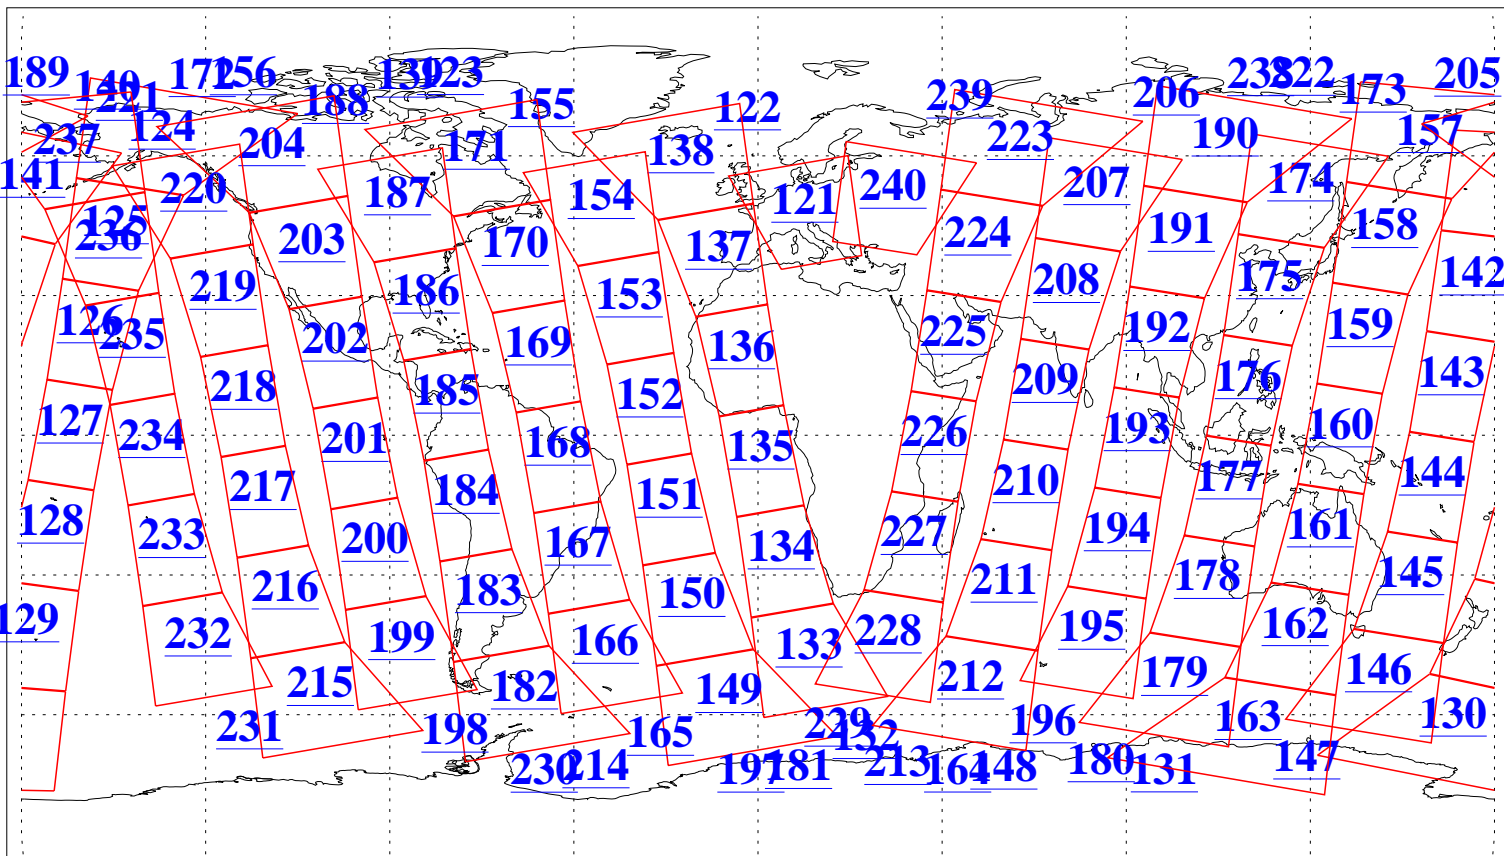

L1B Availability
AMSU Granules: 240
HSB Granules: 0
AIRS Granules: 240

30 Aug 2003
DoY 242
Aqua Day 483
Granules: 1 to 120

Granules: 121 to 240

Legend: AMSU Available, HSB Available, AIRS Available

L1B Availability
AMSU Granules: 240
HSB Granules: 0
AIRS Granules: 240

30 Aug 2003
DoY 242
Aqua Day 483

Ascending Granules

Descending Granules

Legend: AMSU Available, HSB Available, AIRS Available

L1B Availability
 AMSU Granules: 240
 HSB Granules: 0
 AIRS Granules: 240

30 Aug 2003
 DoY 242
 Aqua Day 483

Northern Hemisphere Granules

Southern Hemisphere Granules

Legend: AMSU Available, HSB Available, AIRS Available