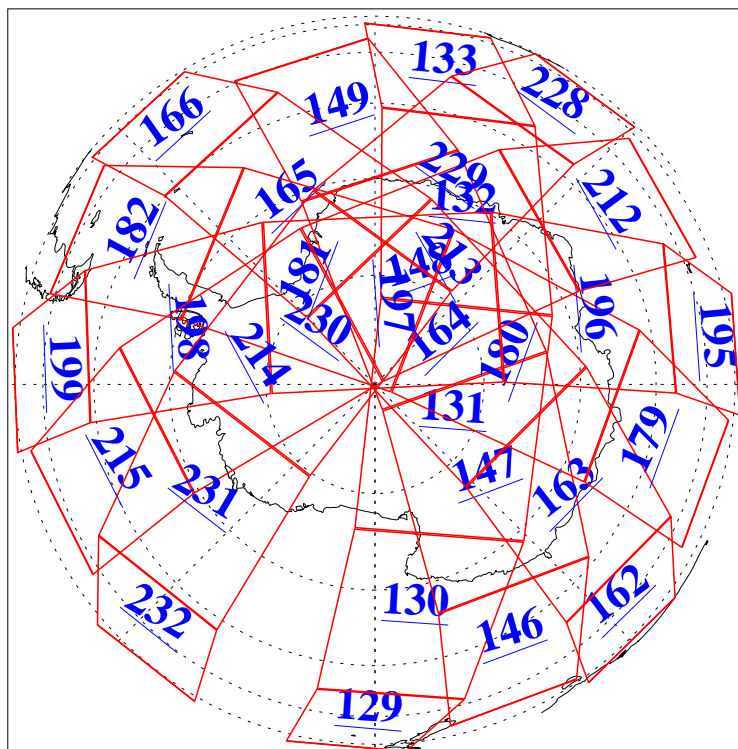

L1B Availability
AMSU Granules: 240
HSB Granules: 0
AIRS Granules: 240

30 Aug 2003
DoY 242
Aqua Day 483
Granules: 1 to 120

Granules: 121 to 240

Legend: AMSU Available, HSB Available, AIRS Available

L1B Availability
AMSU Granules: 240
HSB Granules: 0
AIRS Granules: 240

30 Aug 2003
DoY 242
Aqua Day 483

Ascending Granules

Descending Granules

Legend: AMSU Available, HSB Available, AIRS Available

L1B Availability
 AMSU Granules: 240
 HSB Granules: 0
 AIRS Granules: 240

30 Aug 2003
 DoY 242
 Aqua Day 483

Northern Hemisphere Granules

Southern Hemisphere Granules

Legend: AMSU Available, HSB Available, AIRS Available