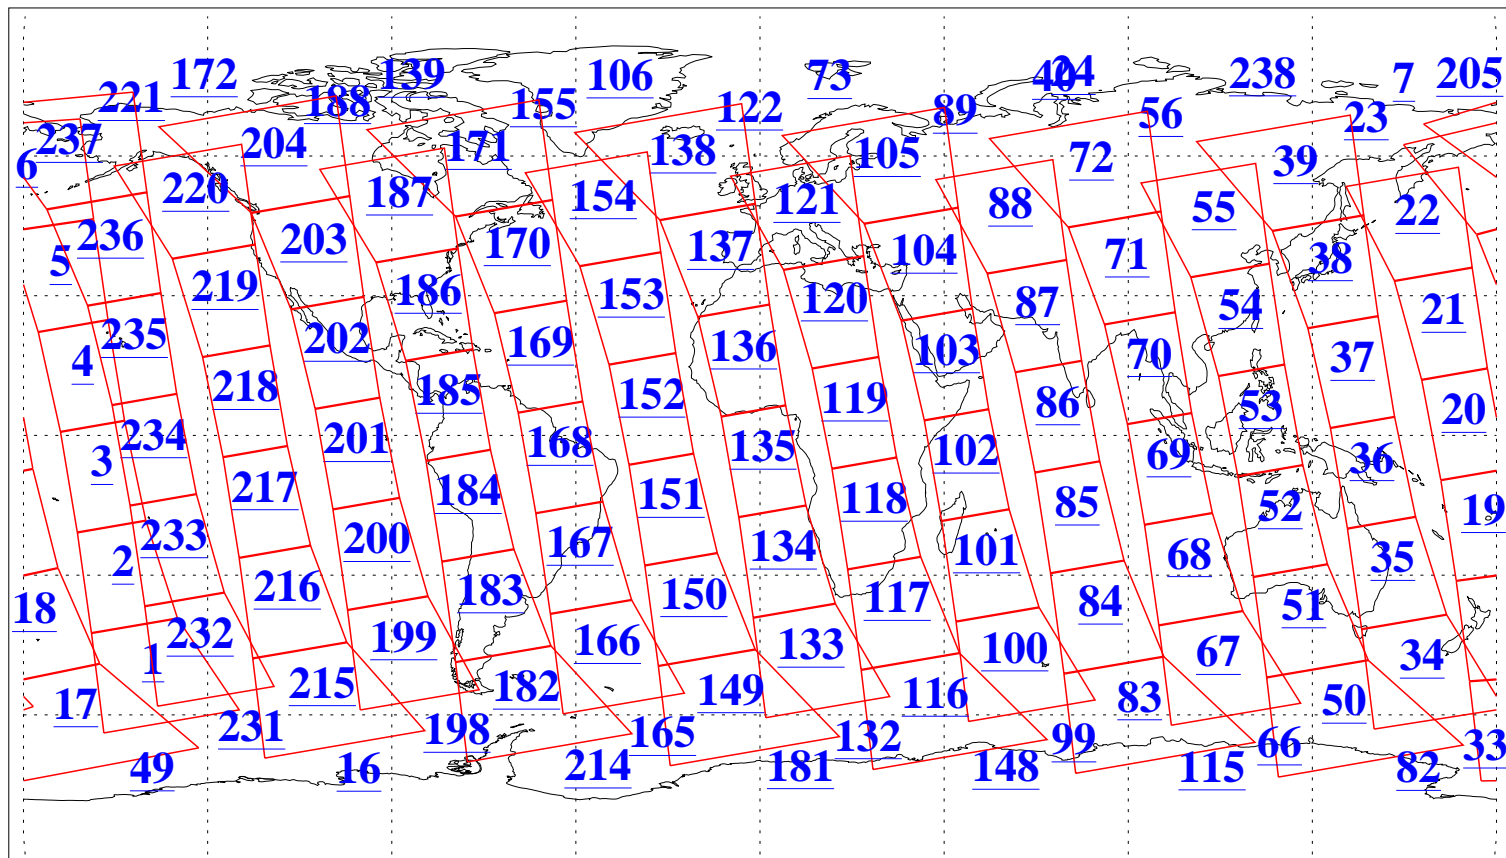

L1B Availability
AMSU Granules: 240
HSB Granules: 0
AIRS Granules: 240

30 Aug 2003
DoY 242
Aqua Day 483
Granules: 1 to 120

Granules: 121 to 240

Legend: AMSU Available, HSB Available, AIRS Available

L1B Availability
AMSU Granules: 240
HSB Granules: 0
AIRS Granules: 240

30 Aug 2003
DoY 242
Aqua Day 483

Ascending Granules

Descending Granules

Legend: AMSU Available, HSB Available, AIRS Available

L1B Availability
 AMSU Granules: 240
 HSB Granules: 0
 AIRS Granules: 240

30 Aug 2003
 DoY 242
 Aqua Day 483

Northern Hemisphere Granules

Southern Hemisphere Granules

Legend: AMSU Available, HSB Available, AIRS Available