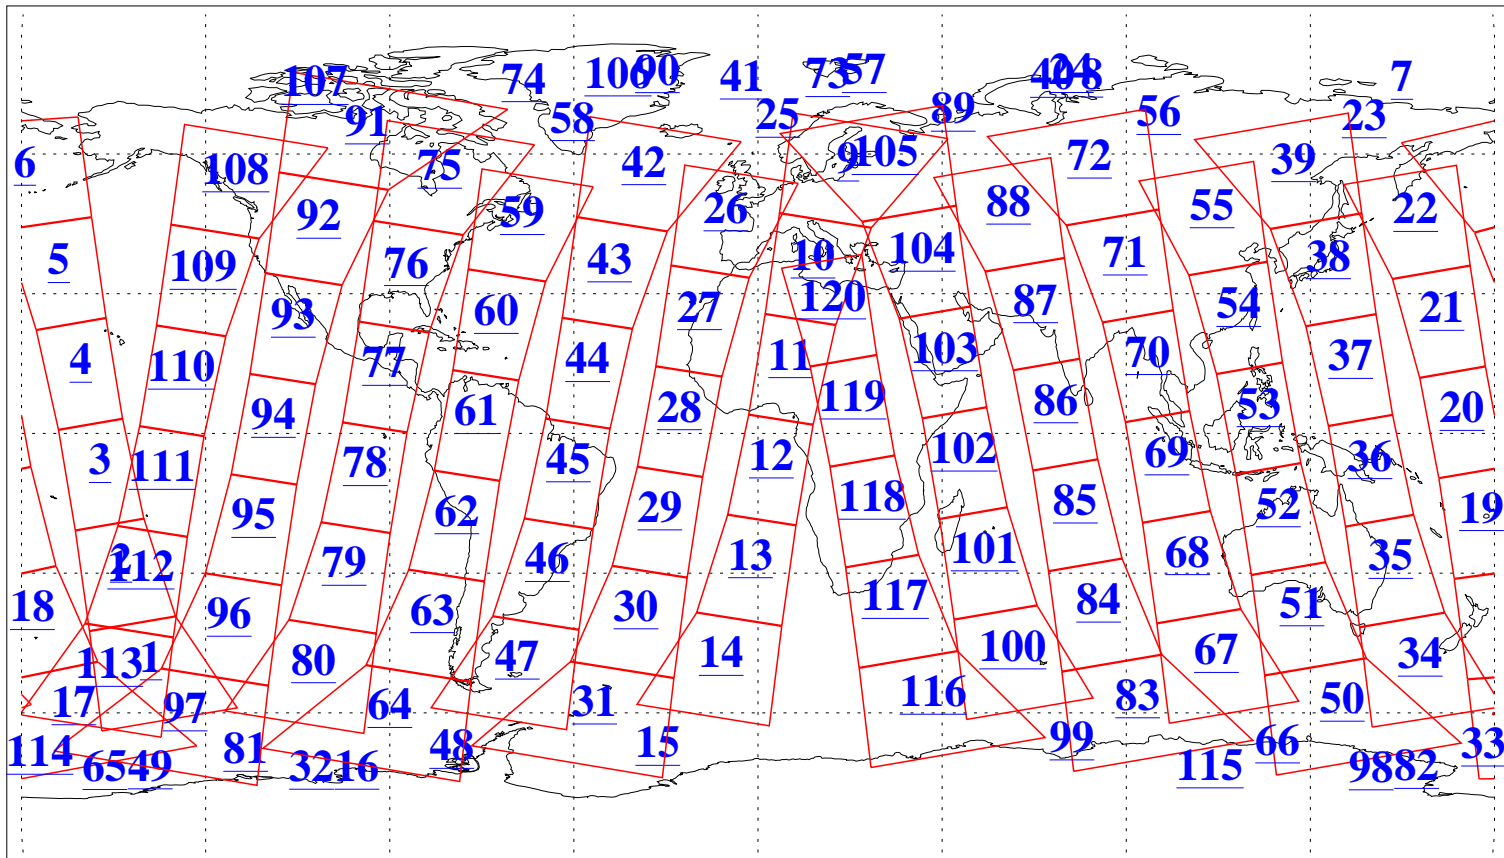

L1B Availability
AMSU Granules: 240
HSB Granules: 0
AIRS Granules: 240

30 Aug 2003
DoY 242
Aqua Day 483
Granules: 1 to 120

Granules: 121 to 240

Legend: AMSU Available, HSB Available, AIRS Available

L1B Availability
AMSU Granules: 240
HSB Granules: 0
AIRS Granules: 240

30 Aug 2003
DoY 242
Aqua Day 483

Ascending Granules

Descending Granules

Legend: AMSU Available, HSB Available, AIRS Available

L1B Availability
 AMSU Granules: 240
 HSB Granules: 0
 AIRS Granules: 240

30 Aug 2003
 DoY 242
 Aqua Day 483

Northern Hemisphere Granules

Southern Hemisphere Granules

Legend: AMSU Available, HSB Available, AIRS Available