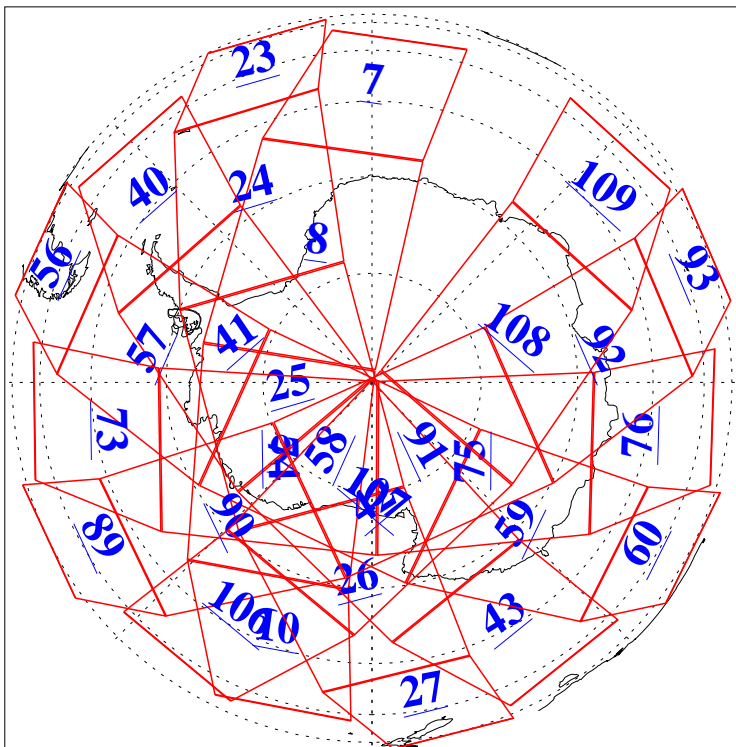

L1B Availability  
AMSU Granules: 240  
HSB Granules: 0  
AIRS Granules: 240

29 Aug 2003  
DoY 241  
Aqua Day 482  
Granules: 1 to 120

Granules: 121 to 240

Legend: AMSU Available, HSB Available, AIRS Available

L1B Availability  
AMSU Granules: 240  
HSB Granules: 0  
AIRS Granules: 240

29 Aug 2003  
DoY 241  
Aqua Day 482

Ascending Granules

Descending Granules

Legend: AMSU Available, HSB Available, AIRS Available

L1B Availability  
 AMSU Granules: 240  
 HSB Granules: 0  
 AIRS Granules: 240

29 Aug 2003  
 DoY 241  
 Aqua Day 482

Northern Hemisphere Granules

Southern Hemisphere Granules

Legend: AMSU Available, HSB Available, AIRS Available