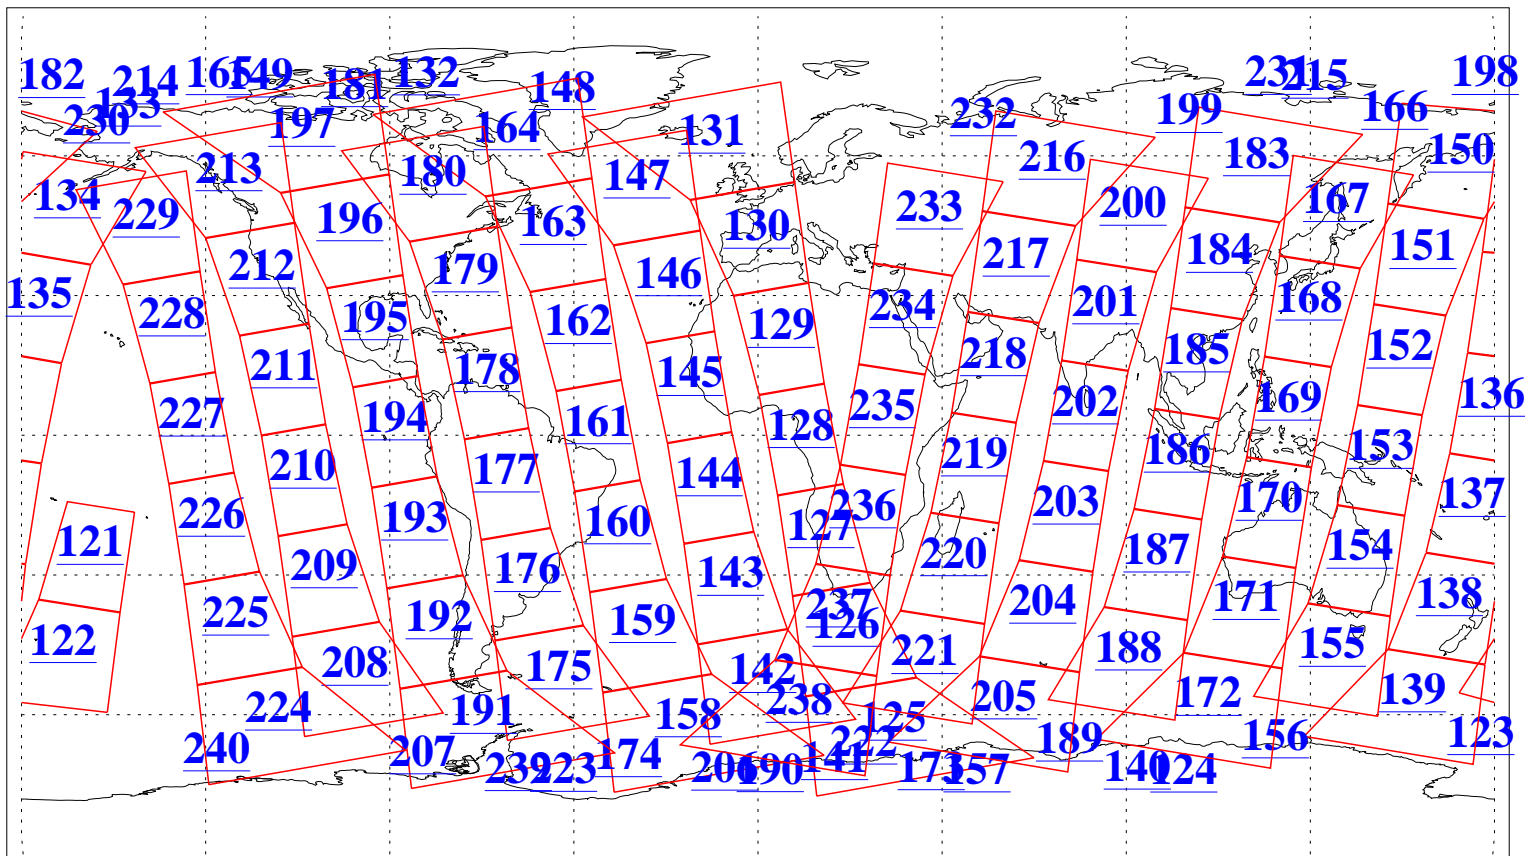

L1B Availability  
AMSU Granules: 240  
HSB Granules: 0  
AIRS Granules: 240

29 Aug 2003  
DoY 241  
Aqua Day 482  
Granules: 1 to 120

Granules: 121 to 240

Legend: AMSU Available, HSB Available, AIRS Available

L1B Availability  
AMSU Granules: 240  
HSB Granules: 0  
AIRS Granules: 240

29 Aug 2003  
DoY 241  
Aqua Day 482

Ascending Granules

Descending Granules

Legend: AMSU Available, HSB Available, AIRS Available

L1B Availability  
 AMSU Granules: 240  
 HSB Granules: 0  
 AIRS Granules: 240

29 Aug 2003  
 DoY 241  
 Aqua Day 482

Northern Hemisphere Granules

Southern Hemisphere Granules

Legend: AMSU Available, HSB Available, AIRS Available