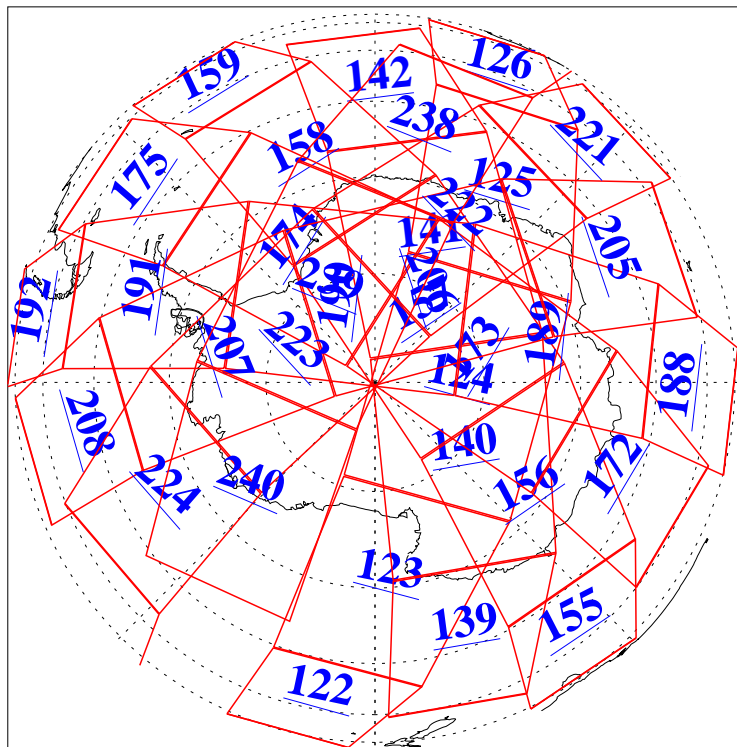

L1B Availability  
AMSU Granules: 240  
HSB Granules: 0  
AIRS Granules: 240

29 Aug 2003  
DoY 241  
Aqua Day 482  
Granules: 1 to 120

Granules: 121 to 240

Legend: AMSU Available, HSB Available, AIRS Available

L1B Availability  
AMSU Granules: 240  
HSB Granules: 0  
AIRS Granules: 240

29 Aug 2003  
DoY 241  
Aqua Day 482

Ascending Granules

Descending Granules

Legend: AMSU Available, HSB Available, AIRS Available

L1B Availability  
 AMSU Granules: 240  
 HSB Granules: 0  
 AIRS Granules: 240

29 Aug 2003  
 DoY 241  
 Aqua Day 482

Northern Hemisphere Granules

Southern Hemisphere Granules

Legend: AMSU Available, HSB Available, AIRS Available