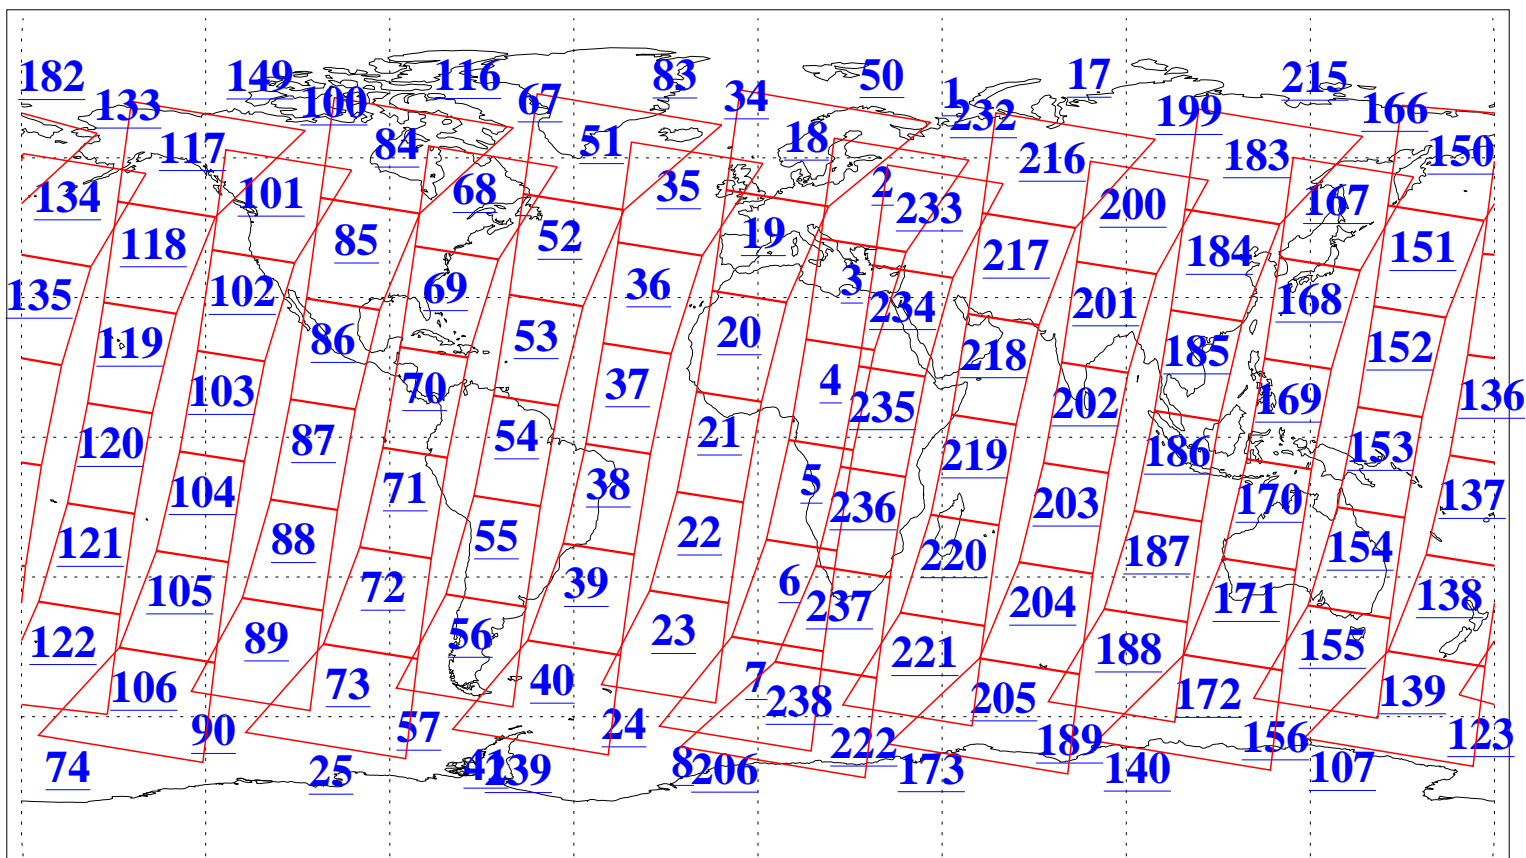

L1B Availability  
AMSU Granules: 240  
HSB Granules: 0  
AIRS Granules: 240

29 Aug 2003  
DoY 241  
Aqua Day 482  
Granules: 1 to 120

Granules: 121 to 240

Legend: AMSU Available, HSB Available, AIRS Available

L1B Availability  
AMSU Granules: 240  
HSB Granules: 0  
AIRS Granules: 240

29 Aug 2003  
DoY 241  
Aqua Day 482

Ascending Granules

Descending Granules

Legend: AMSU Available, HSB Available, AIRS Available

L1B Availability  
 AMSU Granules: 240  
 HSB Granules: 0  
 AIRS Granules: 240

29 Aug 2003  
 DoY 241  
 Aqua Day 482

Northern Hemisphere Granules

Southern Hemisphere Granules

Legend: AMSU Available, HSB Available, AIRS Available