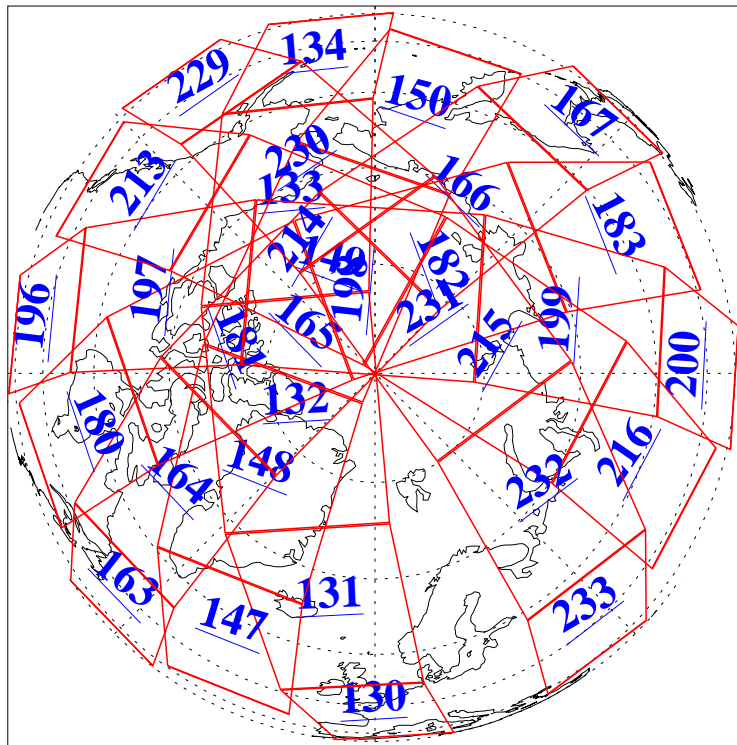

L1B Availability  
AMSU Granules: 240  
HSB Granules: 0  
AIRS Granules: 240

29 Aug 2003  
DoY 241  
Aqua Day 482  
Granules: 1 to 120

Granules: 121 to 240

Legend: AMSU Available, HSB Available, AIRS Available

L1B Availability  
AMSU Granules: 240  
HSB Granules: 0  
AIRS Granules: 240

29 Aug 2003  
DoY 241  
Aqua Day 482

Ascending Granules

Descending Granules

Legend: AMSU Available, HSB Available, AIRS Available

L1B Availability  
 AMSU Granules: 240  
 HSB Granules: 0  
 AIRS Granules: 240

29 Aug 2003  
 DoY 241  
 Aqua Day 482

Northern Hemisphere Granules

Southern Hemisphere Granules

Legend: AMSU Available, HSB Available, AIRS Available