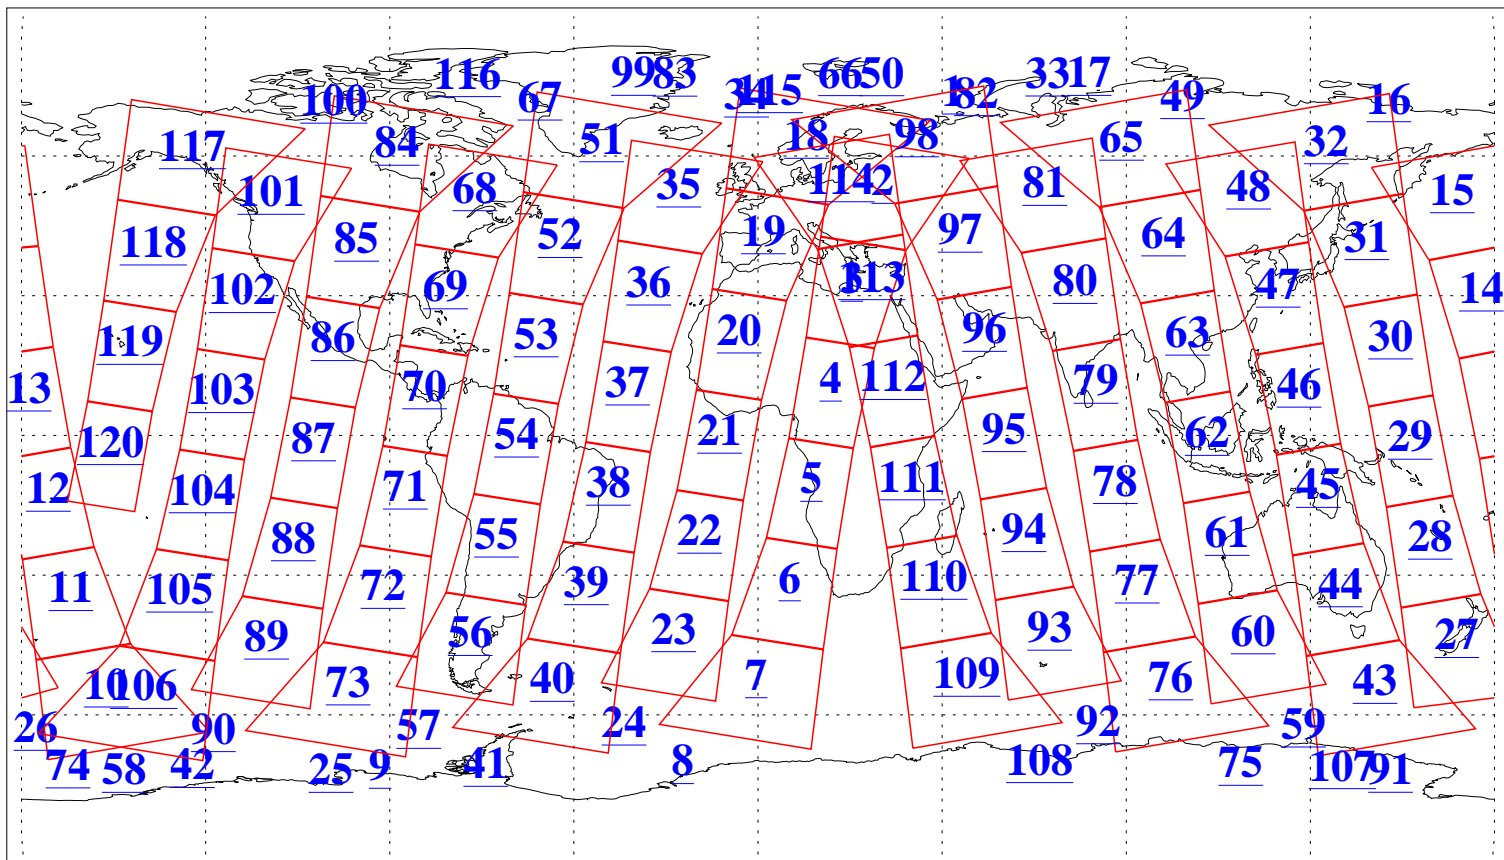

L1B Availability  
AMSU Granules: 240  
HSB Granules: 0  
AIRS Granules: 240

29 Aug 2003  
DoY 241  
Aqua Day 482  
Granules: 1 to 120

Granules: 121 to 240

Legend: AMSU Available, HSB Available, AIRS Available

L1B Availability  
AMSU Granules: 240  
HSB Granules: 0  
AIRS Granules: 240

29 Aug 2003  
DoY 241  
Aqua Day 482

Ascending Granules

Descending Granules

Legend: AMSU Available, HSB Available, AIRS Available

L1B Availability  
 AMSU Granules: 240  
 HSB Granules: 0  
 AIRS Granules: 240

29 Aug 2003  
 DoY 241  
 Aqua Day 482

Northern Hemisphere Granules

Southern Hemisphere Granules

Legend: AMSU Available, HSB Available, AIRS Available