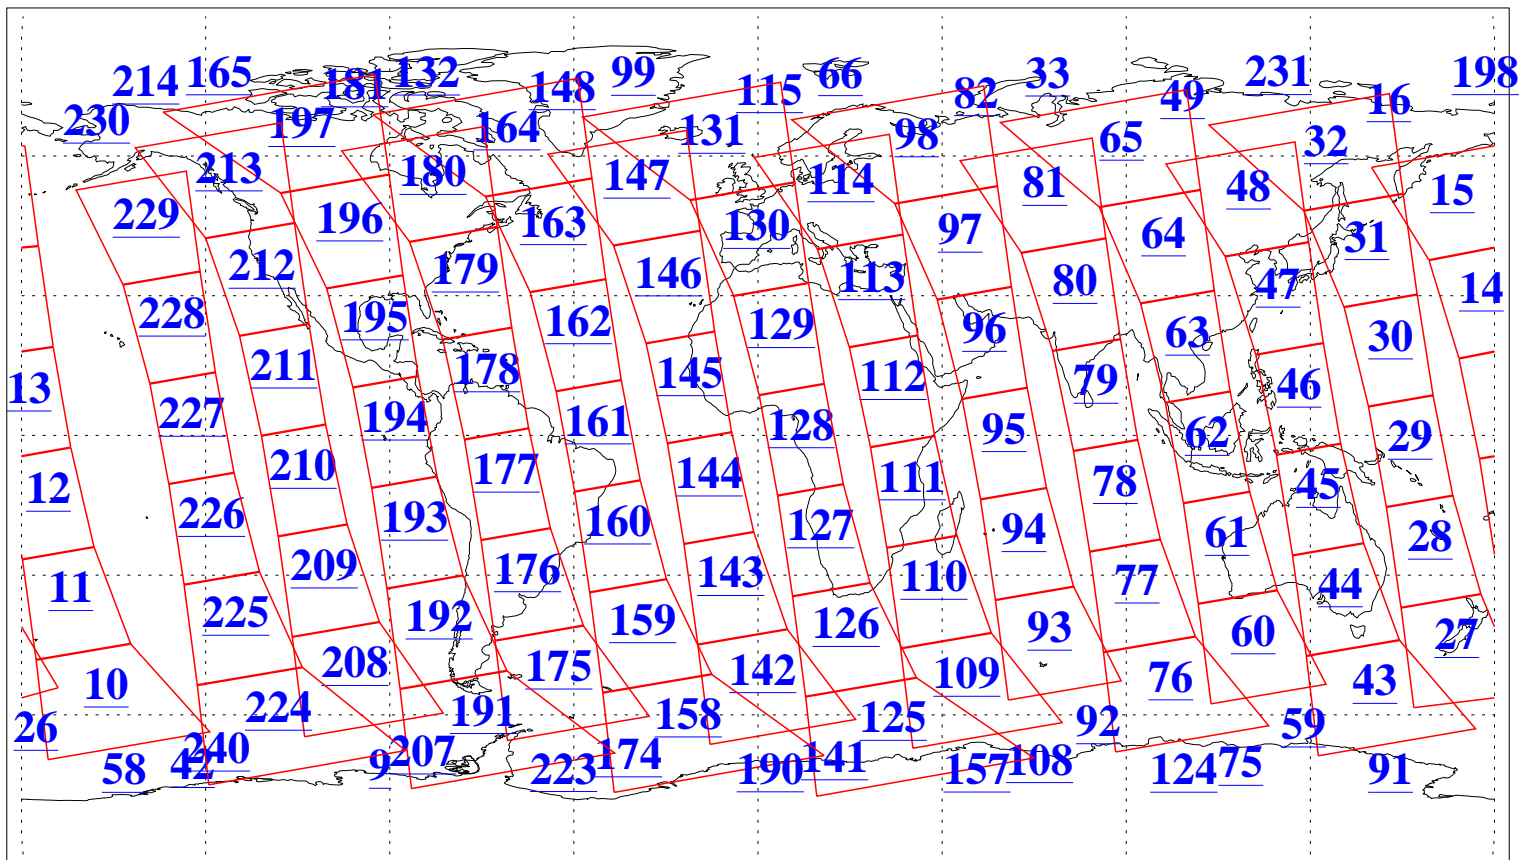

L1B Availability  
AMSU Granules: 240  
HSB Granules: 0  
AIRS Granules: 240

29 Aug 2003  
DoY 241  
Aqua Day 482  
Granules: 1 to 120

Granules: 121 to 240

Legend: AMSU Available, HSB Available, AIRS Available

L1B Availability  
AMSU Granules: 240  
HSB Granules: 0  
AIRS Granules: 240

29 Aug 2003  
DoY 241  
Aqua Day 482

Ascending Granules

Descending Granules

Legend: AMSU Available, HSB Available, AIRS Available

L1B Availability  
 AMSU Granules: 240  
 HSB Granules: 0  
 AIRS Granules: 240

29 Aug 2003  
 DoY 241  
 Aqua Day 482

Northern Hemisphere Granules

Southern Hemisphere Granules

Legend: AMSU Available, HSB Available, AIRS Available