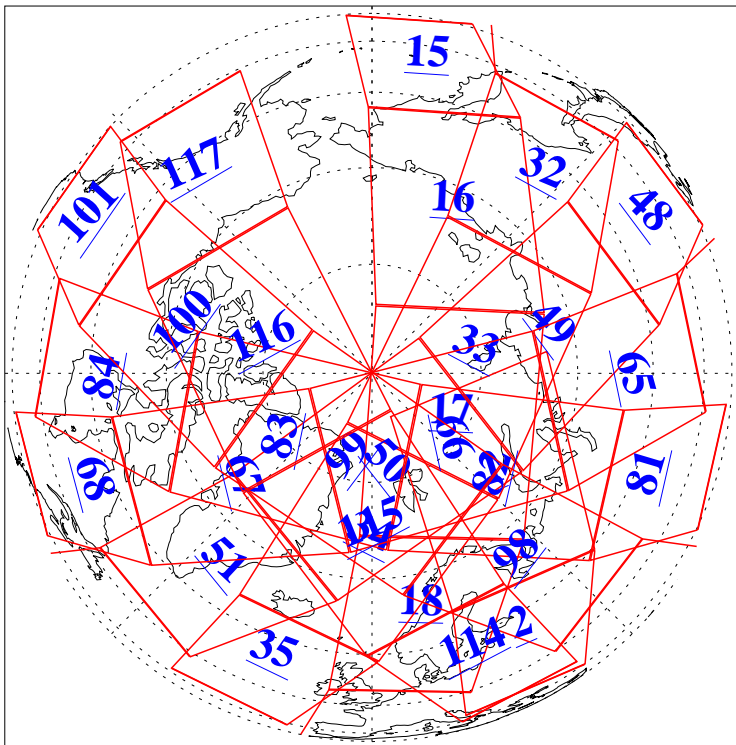

L1B Availability  
AMSU Granules: 240  
HSB Granules: 0  
AIRS Granules: 240

29 Aug 2003  
DoY 241  
Aqua Day 482  
Granules: 1 to 120

Granules: 121 to 240

Legend: AMSU Available, HSB Available, AIRS Available

L1B Availability  
AMSU Granules: 240  
HSB Granules: 0  
AIRS Granules: 240

29 Aug 2003  
DoY 241  
Aqua Day 482

Ascending Granules

Descending Granules

Legend: AMSU Available, HSB Available, AIRS Available

L1B Availability  
 AMSU Granules: 240  
 HSB Granules: 0  
 AIRS Granules: 240

29 Aug 2003  
 DoY 241  
 Aqua Day 482

Northern Hemisphere Granules

Southern Hemisphere Granules

Legend: AMSU Available, HSB Available, AIRS Available