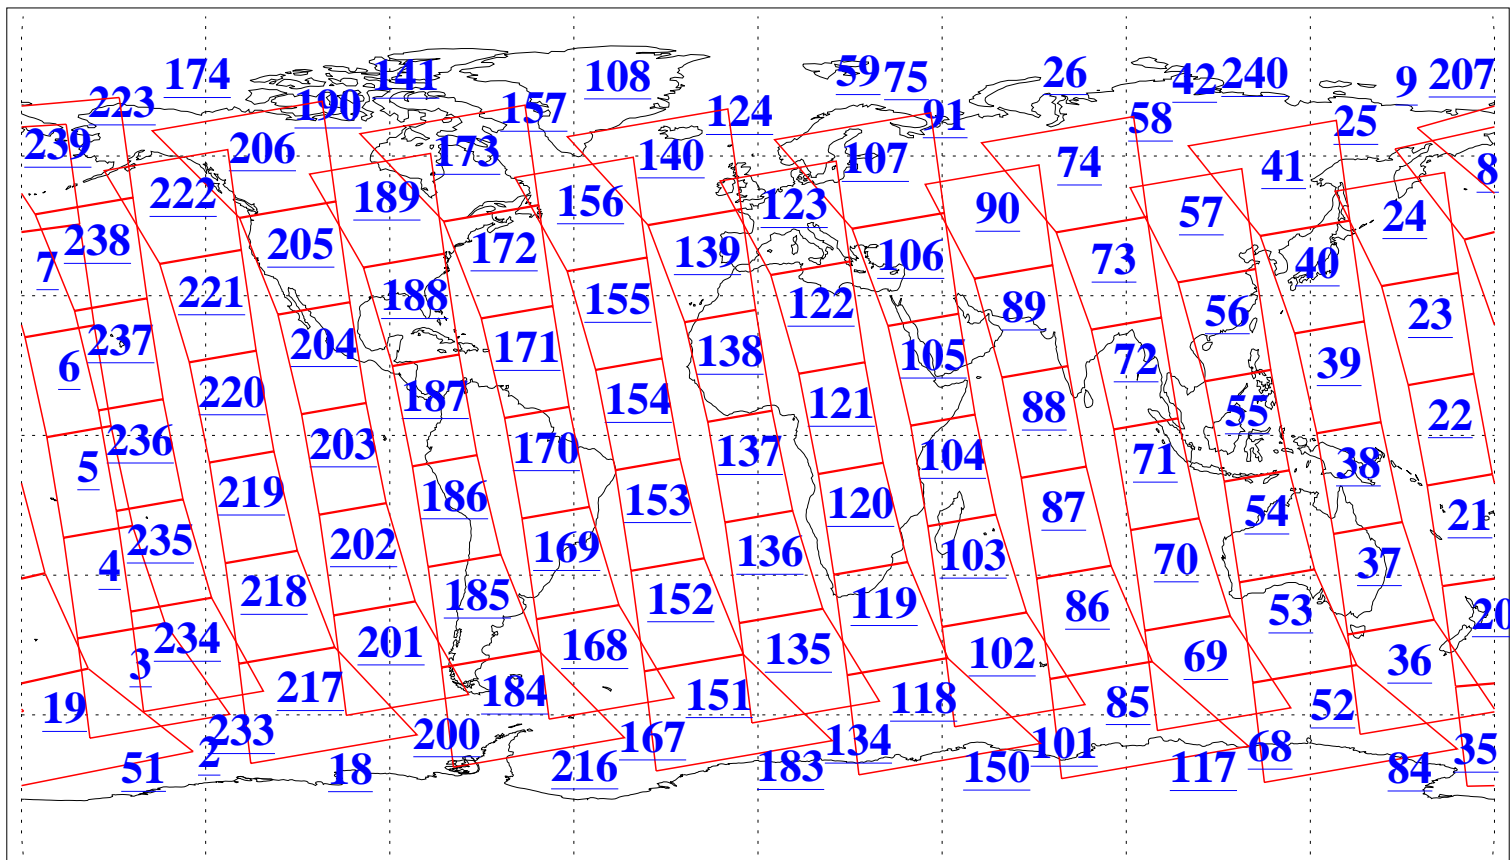

L1B Availability  
AMSU Granules: 240  
HSB Granules: 0  
AIRS Granules: 240

28 Aug 2003  
DoY 240  
Aqua Day 481  
Granules: 1 to 120

Granules: 121 to 240

Legend: AMSU Available, HSB Available, AIRS Available

L1B Availability  
AMSU Granules: 240  
HSB Granules: 0  
AIRS Granules: 240

28 Aug 2003  
DoY 240  
Aqua Day 481

Ascending Granules

Descending Granules

Legend: AMSU Available, HSB Available, AIRS Available

L1B Availability  
 AMSU Granules: 240  
 HSB Granules: 0  
 AIRS Granules: 240

28 Aug 2003  
 DoY 240  
 Aqua Day 481

Northern Hemisphere Granules

Southern Hemisphere Granules

Legend: AMSU Available, HSB Available, AIRS Available