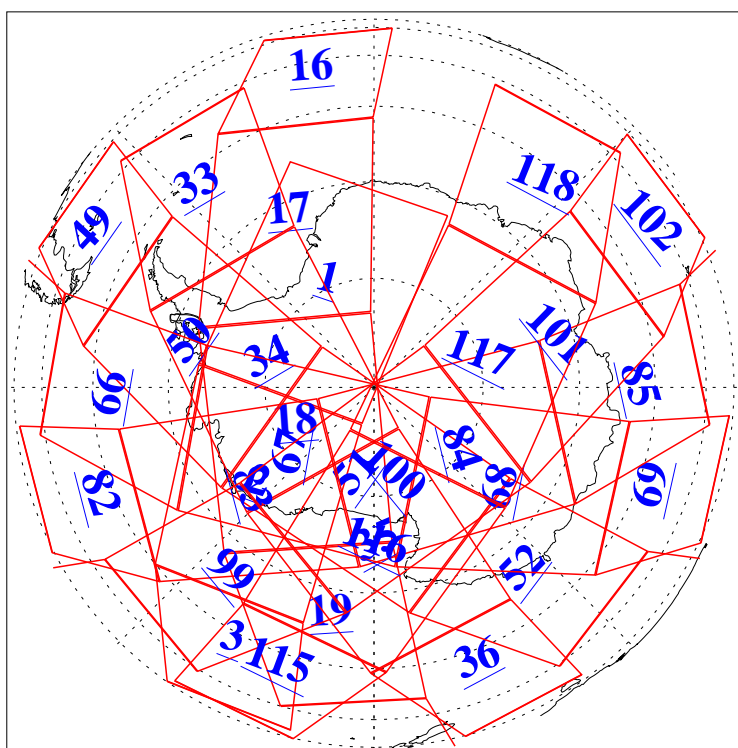

L1B Availability  
AMSU Granules: 240  
HSB Granules: 0  
AIRS Granules: 240

28 Aug 2003  
DoY 240  
Aqua Day 481  
Granules: 1 to 120

Granules: 121 to 240

Legend: AMSU Available, HSB Available, AIRS Available

L1B Availability  
AMSU Granules: 240  
HSB Granules: 0  
AIRS Granules: 240

28 Aug 2003  
DoY 240  
Aqua Day 481

Ascending Granules

Descending Granules

Legend: AMSU Available, HSB Available, AIRS Available

L1B Availability  
 AMSU Granules: 240  
 HSB Granules: 0  
 AIRS Granules: 240

28 Aug 2003  
 DoY 240  
 Aqua Day 481

Northern Hemisphere Granules

Southern Hemisphere Granules

Legend: AMSU Available, HSB Available, AIRS Available