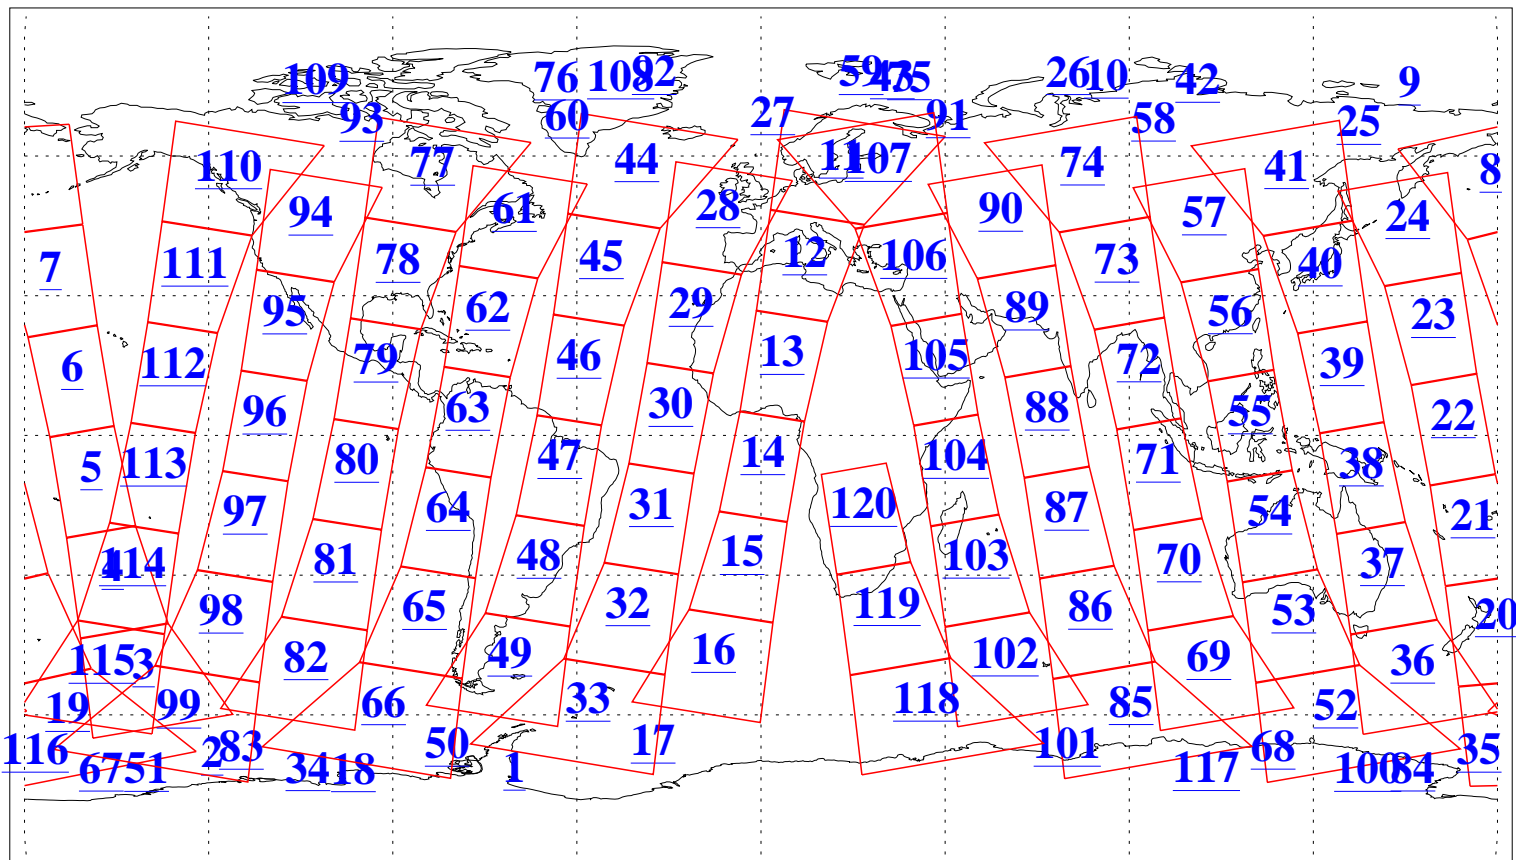

L1B Availability  
AMSU Granules: 240  
HSB Granules: 0  
AIRS Granules: 240

28 Aug 2003  
DoY 240  
Aqua Day 481  
Granules: 1 to 120

Granules: 121 to 240

Legend: AMSU Available, HSB Available, AIRS Available

L1B Availability  
AMSU Granules: 240  
HSB Granules: 0  
AIRS Granules: 240

28 Aug 2003  
DoY 240  
Aqua Day 481

Ascending Granules

Descending Granules

Legend: AMSU Available, HSB Available, AIRS Available

L1B Availability  
 AMSU Granules: 240  
 HSB Granules: 0  
 AIRS Granules: 240

28 Aug 2003  
 DoY 240  
 Aqua Day 481

Northern Hemisphere Granules

Southern Hemisphere Granules

Legend: AMSU Available, HSB Available, AIRS Available