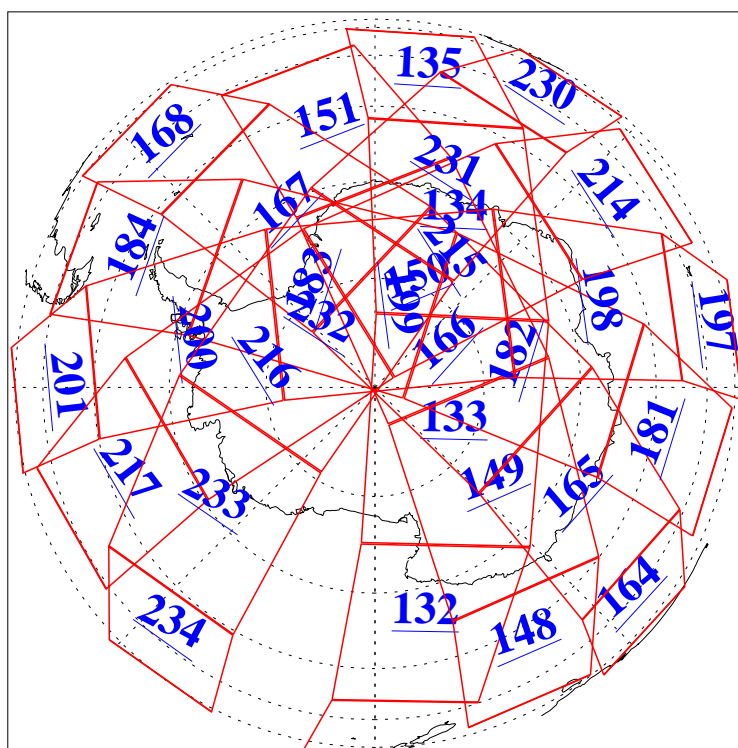

L1B Availability  
AMSU Granules: 240  
HSB Granules: 0  
AIRS Granules: 240

28 Aug 2003  
DoY 240  
Aqua Day 481

Ascending Granules

Descending Granules

Legend: AMSU Available, HSB Available, AIRS Available

L1B Availability  
 AMSU Granules: 240  
 HSB Granules: 0  
 AIRS Granules: 240

28 Aug 2003  
 DoY 240  
 Aqua Day 481

Northern Hemisphere Granules

Southern Hemisphere Granules

Legend: AMSU Available, HSB Available, AIRS Available