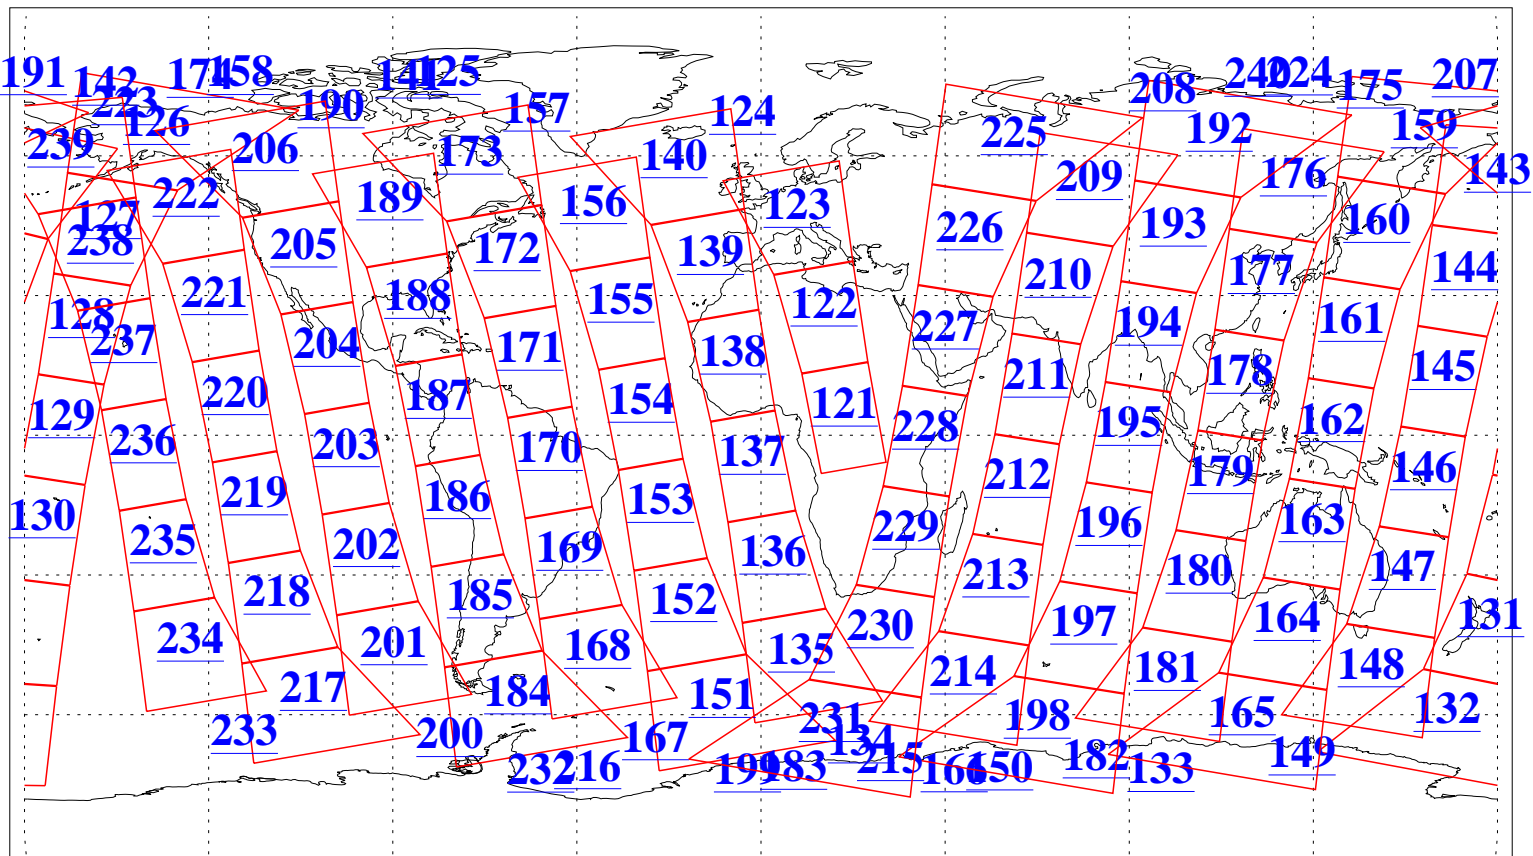

L1B Availability  
AMSU Granules: 240  
HSB Granules: 0  
AIRS Granules: 240

28 Aug 2003  
DoY 240  
Aqua Day 481  
Granules: 1 to 120

Granules: 121 to 240

Legend: AMSU Available, HSB Available, AIRS Available

L1B Availability  
AMSU Granules: 240  
HSB Granules: 0  
AIRS Granules: 240

28 Aug 2003  
DoY 240  
Aqua Day 481

Ascending Granules

Descending Granules

Legend: AMSU Available, HSB Available, AIRS Available

L1B Availability  
 AMSU Granules: 240  
 HSB Granules: 0  
 AIRS Granules: 240

28 Aug 2003  
 DoY 240  
 Aqua Day 481

Northern Hemisphere Granules

Southern Hemisphere Granules

Legend: AMSU Available, HSB Available, AIRS Available