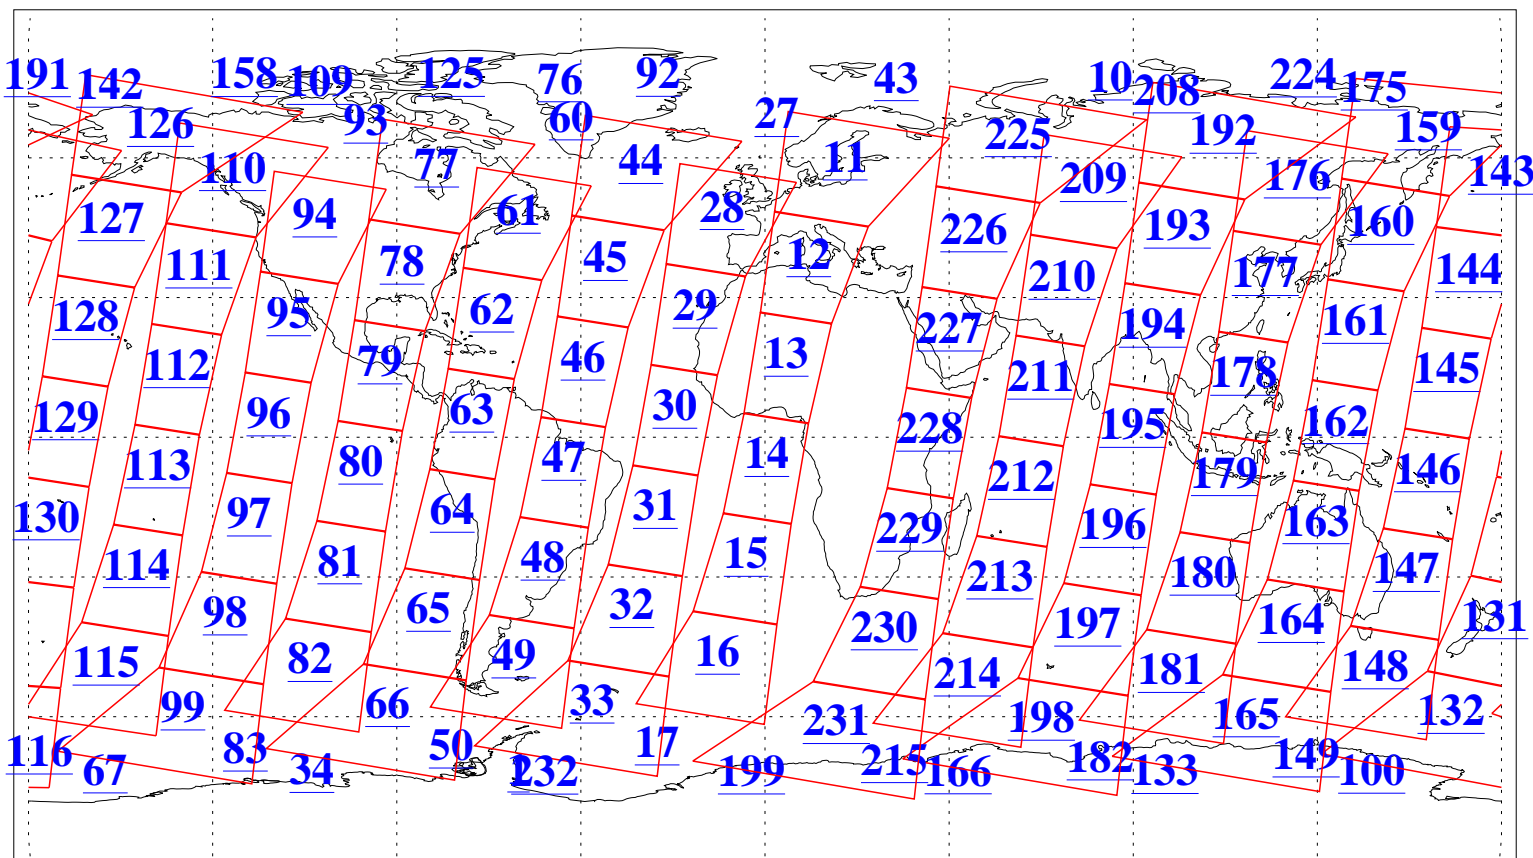

L1B Availability  
AMSU Granules: 240  
HSB Granules: 0  
AIRS Granules: 240

28 Aug 2003  
DoY 240  
Aqua Day 481  
Granules: 1 to 120

Granules: 121 to 240

Legend: AMSU Available, HSB Available, AIRS Available

L1B Availability  
AMSU Granules: 240  
HSB Granules: 0  
AIRS Granules: 240

28 Aug 2003  
DoY 240  
Aqua Day 481

Ascending Granules

Descending Granules

Legend: AMSU Available, HSB Available, AIRS Available

L1B Availability  
 AMSU Granules: 240  
 HSB Granules: 0  
 AIRS Granules: 240

28 Aug 2003  
 DoY 240  
 Aqua Day 481

Northern Hemisphere Granules

Southern Hemisphere Granules

Legend: AMSU Available, HSB Available, AIRS Available