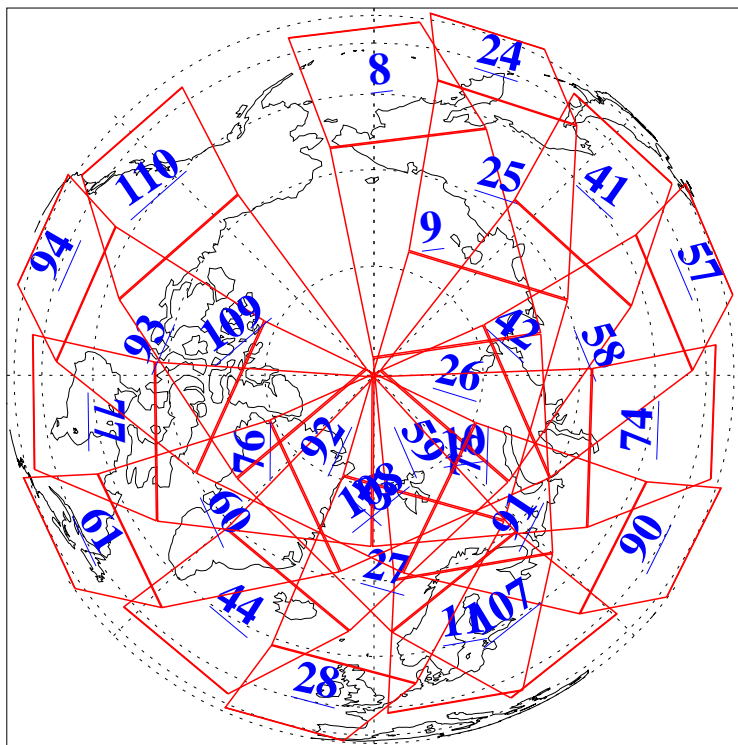

L1B Availability  
AMSU Granules: 240  
HSB Granules: 0  
AIRS Granules: 240

28 Aug 2003  
DoY 240  
Aqua Day 481  
Granules: 1 to 120

Granules: 121 to 240

Legend: AMSU Available, HSB Available, AIRS Available

L1B Availability  
AMSU Granules: 240  
HSB Granules: 0  
AIRS Granules: 240

28 Aug 2003  
DoY 240  
Aqua Day 481

Ascending Granules

Descending Granules

Legend: AMSU Available, HSB Available, AIRS Available

L1B Availability  
 AMSU Granules: 240  
 HSB Granules: 0  
 AIRS Granules: 240

28 Aug 2003  
 DoY 240  
 Aqua Day 481

Northern Hemisphere Granules

Southern Hemisphere Granules

Legend: AMSU Available, HSB Available, AIRS Available