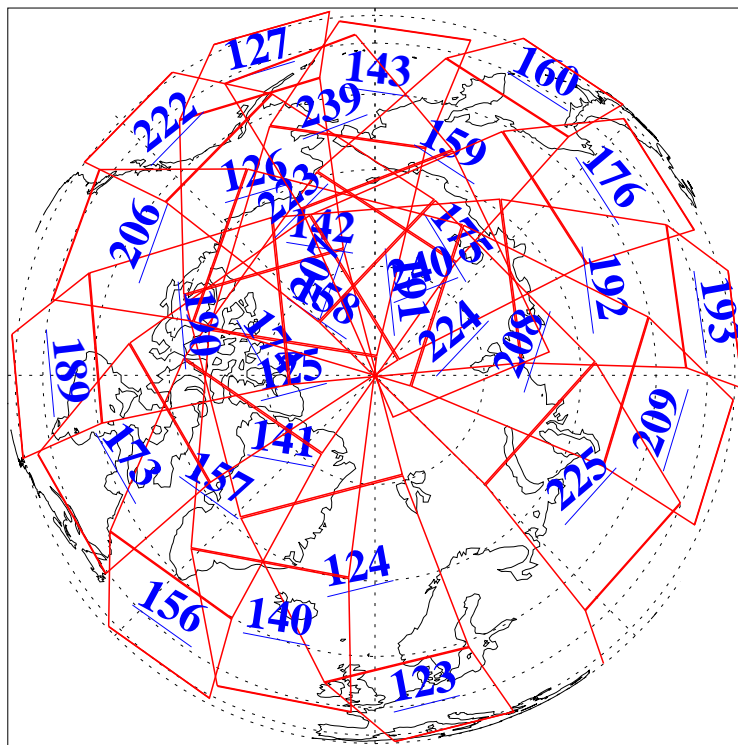

L1B Availability  
AMSU Granules: 240  
HSB Granules: 0  
AIRS Granules: 240

28 Aug 2003  
DoY 240  
Aqua Day 481  
Granules: 1 to 120

Granules: 121 to 240

Legend: AMSU Available, HSB Available, AIRS Available

L1B Availability  
AMSU Granules: 240  
HSB Granules: 0  
AIRS Granules: 240

28 Aug 2003  
DoY 240  
Aqua Day 481

Ascending Granules

Descending Granules

Legend: AMSU Available, HSB Available, AIRS Available

L1B Availability  
 AMSU Granules: 240  
 HSB Granules: 0  
 AIRS Granules: 240

28 Aug 2003  
 DoY 240  
 Aqua Day 481

Northern Hemisphere Granules

Southern Hemisphere Granules

Legend: AMSU Available, HSB Available, AIRS Available