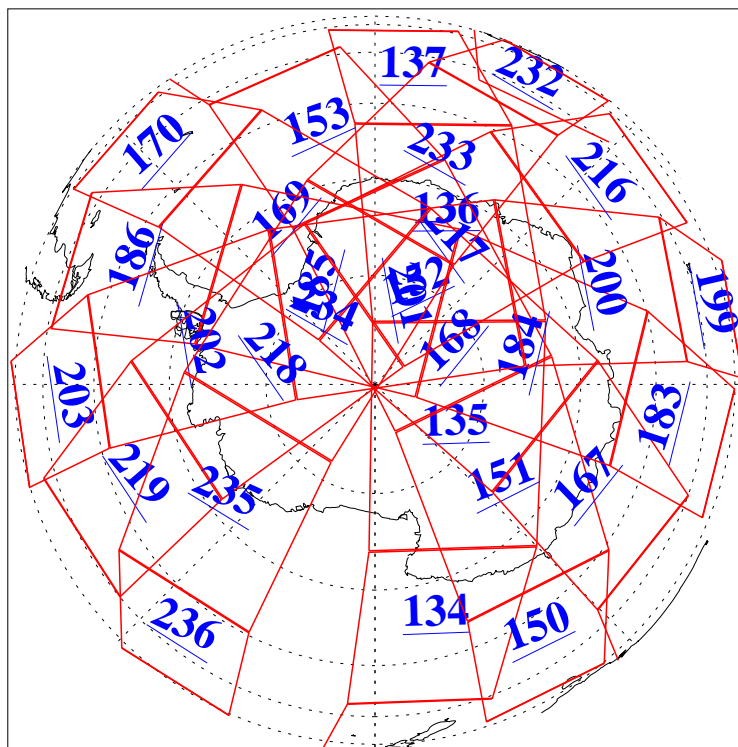

L1B Availability  
AMSU Granules: 240  
HSB Granules: 0  
AIRS Granules: 240

26 Aug 2003  
DoY 238  
Aqua Day 479  
Granules: 1 to 120

Granules: 121 to 240

Legend: AMSU Available, HSB Available, AIRS Available

L1B Availability  
AMSU Granules: 240  
HSB Granules: 0  
AIRS Granules: 240

26 Aug 2003  
DoY 238  
Aqua Day 479

Ascending Granules

Descending Granules

Legend: AMSU Available, HSB Available, AIRS Available

L1B Availability  
 AMSU Granules: 240  
 HSB Granules: 0  
 AIRS Granules: 240

26 Aug 2003  
 DoY 238  
 Aqua Day 479

Northern Hemisphere Granules

Southern Hemisphere Granules

Legend: AMSU Available, HSB Available, AIRS Available