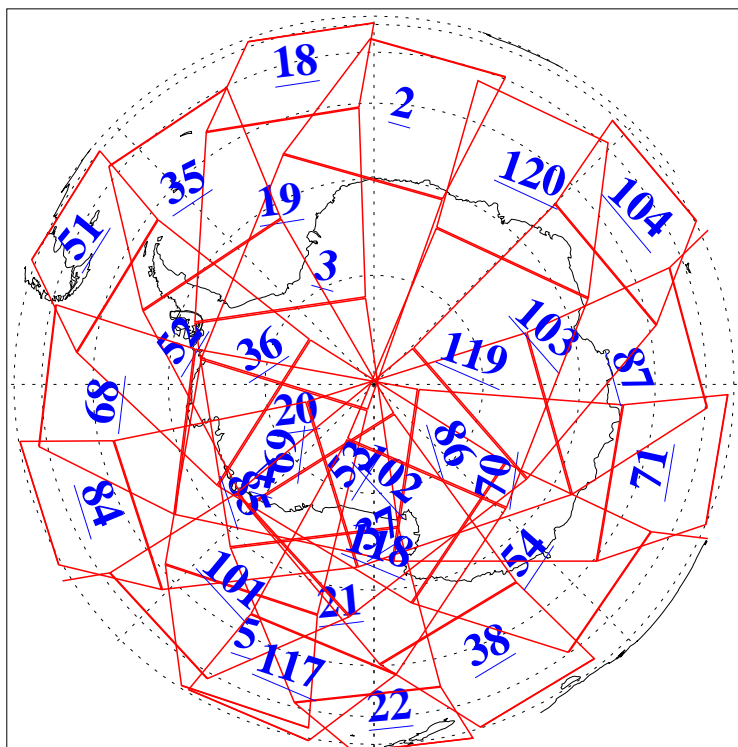

L1B Availability  
AMSU Granules: 240  
HSB Granules: 0  
AIRS Granules: 240

26 Aug 2003  
DoY 238  
Aqua Day 479  
Granules: 1 to 120

Granules: 121 to 240

Legend: AMSU Available, HSB Available, AIRS Available

L1B Availability  
AMSU Granules: 240  
HSB Granules: 0  
AIRS Granules: 240

26 Aug 2003  
DoY 238  
Aqua Day 479

Ascending Granules

Descending Granules

Legend: AMSU Available, HSB Available, AIRS Available

L1B Availability  
 AMSU Granules: 240  
 HSB Granules: 0  
 AIRS Granules: 240

26 Aug 2003  
 DoY 238  
 Aqua Day 479

Northern Hemisphere Granules

Southern Hemisphere Granules

Legend: AMSU Available, HSB Available, AIRS Available