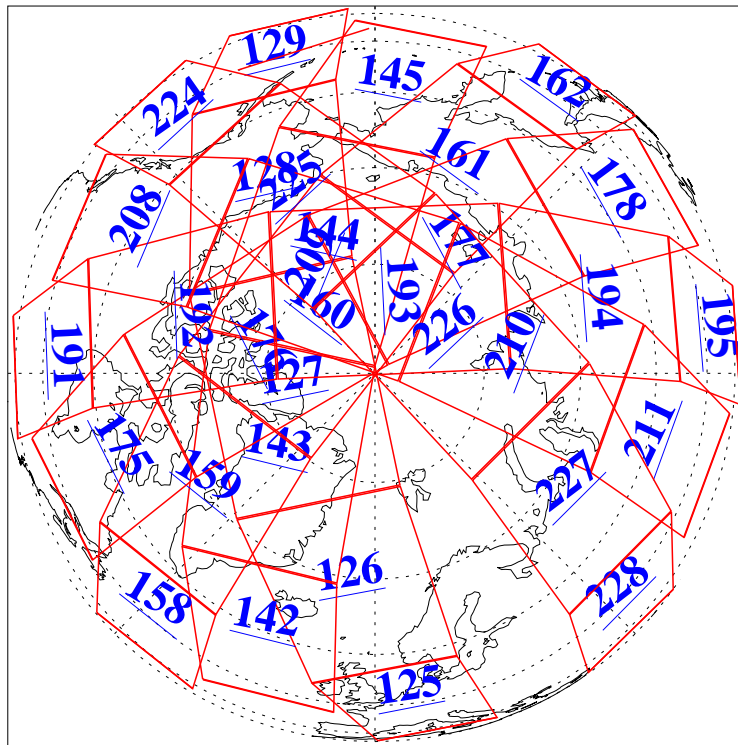

L1B Availability  
AMSU Granules: 240  
HSB Granules: 0  
AIRS Granules: 240

26 Aug 2003  
DoY 238  
Aqua Day 479

Ascending Granules

Descending Granules

Legend: AMSU Available, HSB Available, AIRS Available

L1B Availability  
 AMSU Granules: 240  
 HSB Granules: 0  
 AIRS Granules: 240

26 Aug 2003  
 DoY 238  
 Aqua Day 479

Northern Hemisphere Granules

Southern Hemisphere Granules

Legend: AMSU Available, HSB Available, AIRS Available