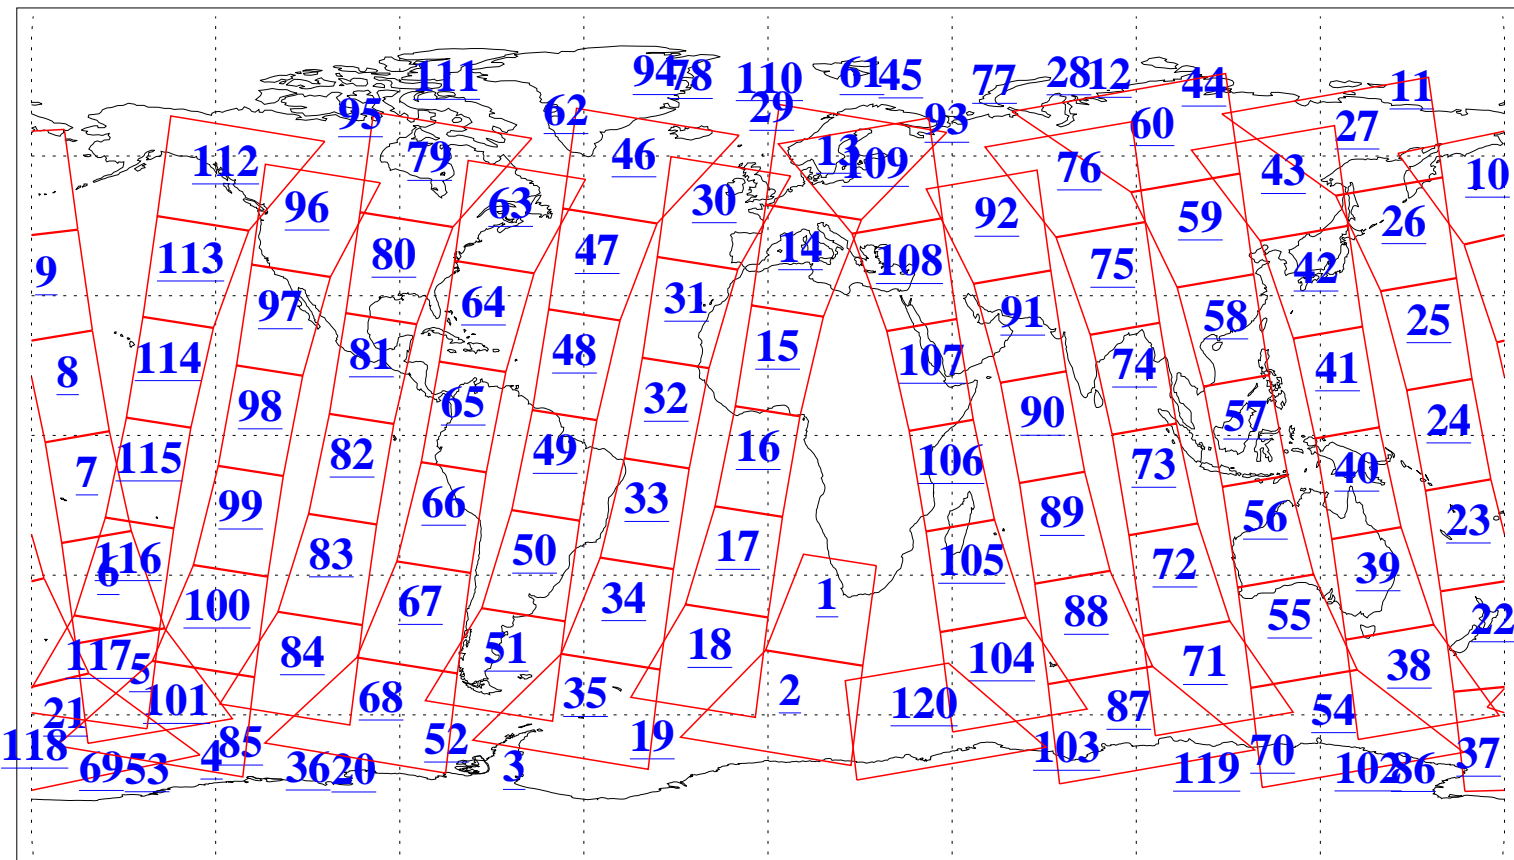

L1B Availability  
AMSU Granules: 240  
HSB Granules: 0  
AIRS Granules: 240

26 Aug 2003  
DoY 238  
Aqua Day 479  
Granules: 1 to 120

Granules: 121 to 240

Legend: AMSU Available, HSB Available, AIRS Available

L1B Availability  
AMSU Granules: 240  
HSB Granules: 0  
AIRS Granules: 240

26 Aug 2003  
DoY 238  
Aqua Day 479

Ascending Granules

Descending Granules

Legend: AMSU Available, HSB Available, AIRS Available

L1B Availability  
 AMSU Granules: 240  
 HSB Granules: 0  
 AIRS Granules: 240

26 Aug 2003  
 DoY 238  
 Aqua Day 479

Northern Hemisphere Granules

Southern Hemisphere Granules

Legend: AMSU Available, HSB Available, AIRS Available