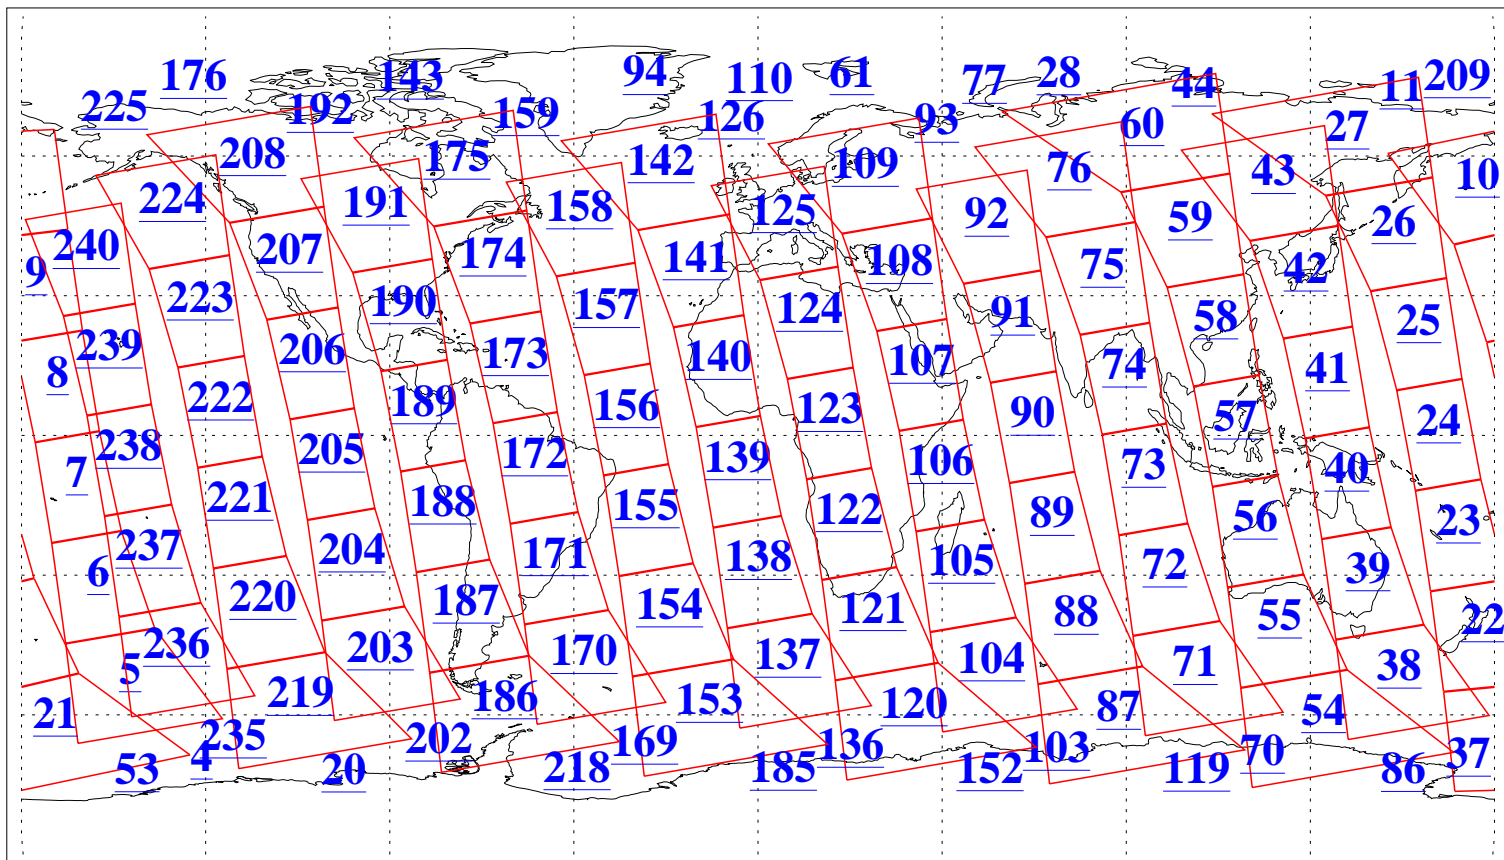

L1B Availability  
AMSU Granules: 240  
HSB Granules: 0  
AIRS Granules: 240

26 Aug 2003  
DoY 238  
Aqua Day 479  
Granules: 1 to 120

Granules: 121 to 240

Legend: AMSU Available, HSB Available, AIRS Available

L1B Availability  
AMSU Granules: 240  
HSB Granules: 0  
AIRS Granules: 240

26 Aug 2003  
DoY 238  
Aqua Day 479

Ascending Granules

Descending Granules

Legend: AMSU Available, HSB Available, AIRS Available

L1B Availability  
 AMSU Granules: 240  
 HSB Granules: 0  
 AIRS Granules: 240

26 Aug 2003  
 DoY 238  
 Aqua Day 479

Northern Hemisphere Granules

Southern Hemisphere Granules

Legend: AMSU Available, HSB Available, AIRS Available