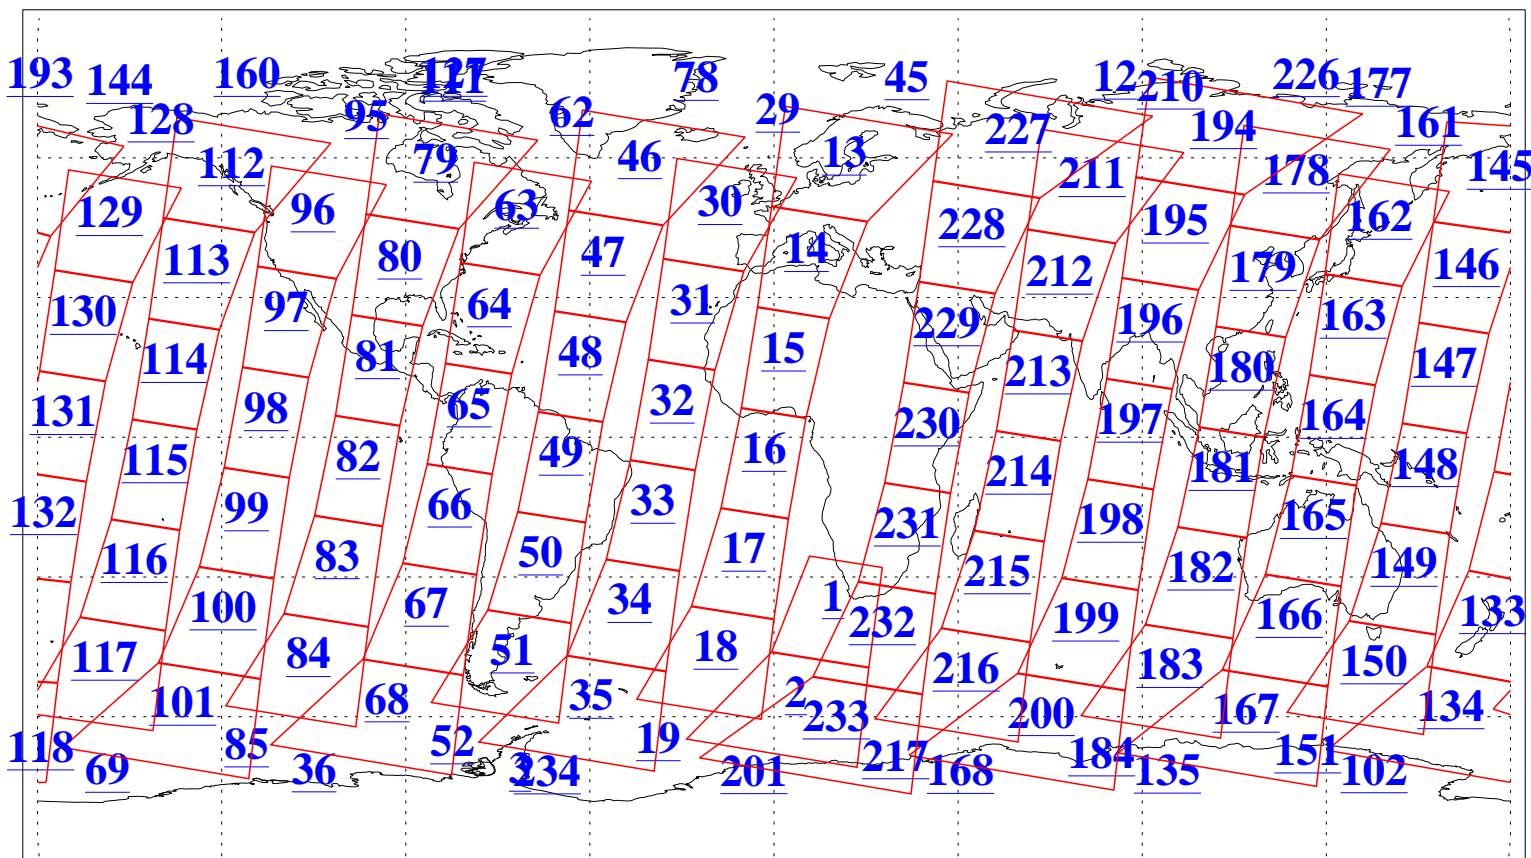

L1B Availability  
AMSU Granules: 240  
HSB Granules: 0  
AIRS Granules: 240

26 Aug 2003  
DoY 238  
Aqua Day 479  
Granules: 1 to 120

Granules: 121 to 240

Legend: AMSU Available, HSB Available, AIRS Available

L1B Availability  
AMSU Granules: 240  
HSB Granules: 0  
AIRS Granules: 240

26 Aug 2003  
DoY 238  
Aqua Day 479

Ascending Granules

Descending Granules

Legend: AMSU Available, HSB Available, AIRS Available

L1B Availability  
 AMSU Granules: 240  
 HSB Granules: 0  
 AIRS Granules: 240

26 Aug 2003  
 DoY 238  
 Aqua Day 479

Northern Hemisphere Granules

Southern Hemisphere Granules

Legend: AMSU Available, HSB Available, AIRS Available