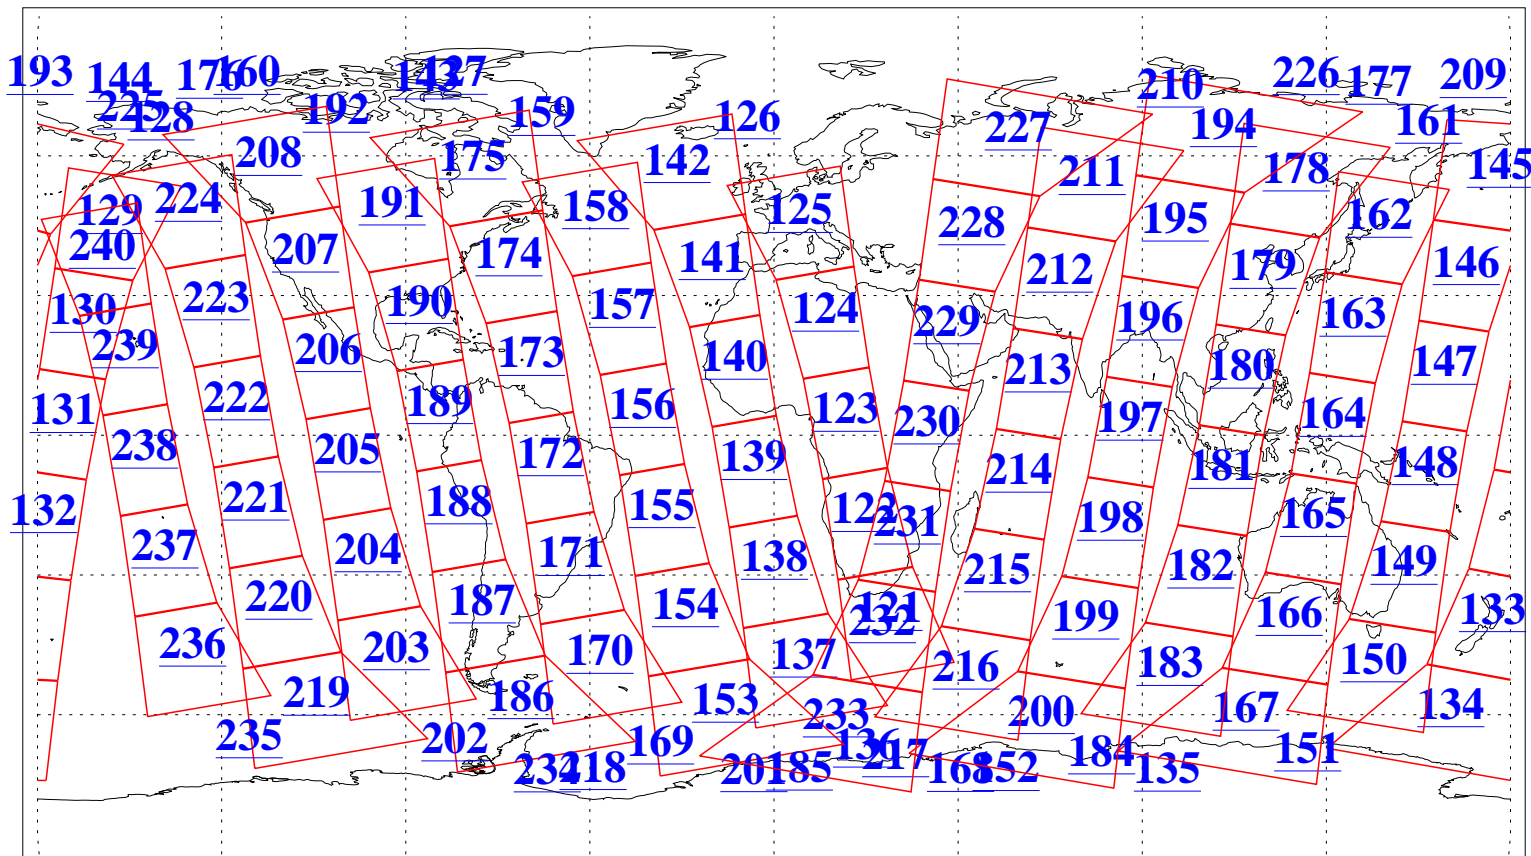

L1B Availability  
AMSU Granules: 240  
HSB Granules: 0  
AIRS Granules: 240

26 Aug 2003  
DoY 238  
Aqua Day 479  
Granules: 1 to 120

Granules: 121 to 240

Legend: AMSU Available, HSB Available, AIRS Available

L1B Availability  
AMSU Granules: 240  
HSB Granules: 0  
AIRS Granules: 240

26 Aug 2003  
DoY 238  
Aqua Day 479

Ascending Granules

Descending Granules

Legend: AMSU Available, HSB Available, AIRS Available

L1B Availability  
 AMSU Granules: 240  
 HSB Granules: 0  
 AIRS Granules: 240

26 Aug 2003  
 DoY 238  
 Aqua Day 479

Northern Hemisphere Granules

Southern Hemisphere Granules

Legend: AMSU Available, HSB Available, AIRS Available