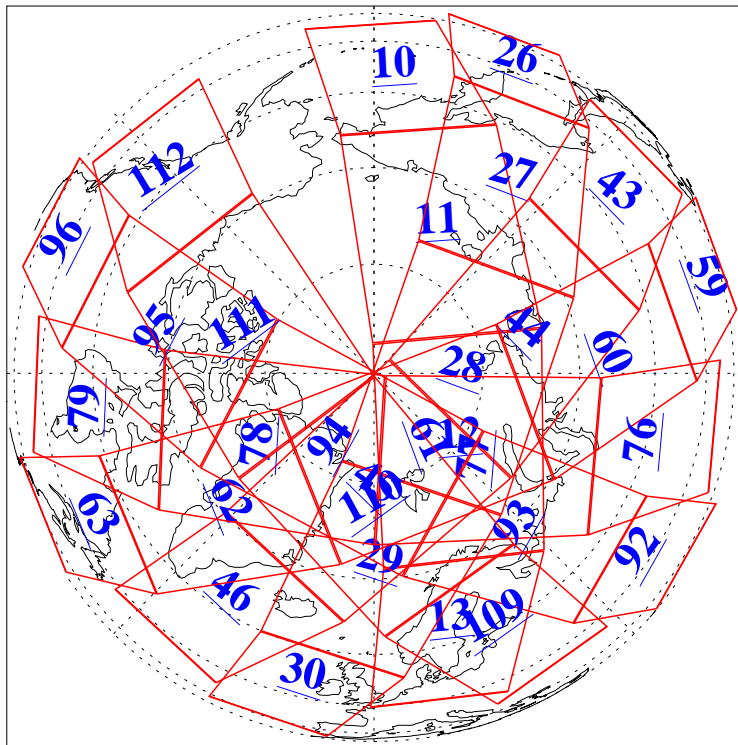

L1B Availability  
AMSU Granules: 240  
HSB Granules: 0  
AIRS Granules: 240

26 Aug 2003  
DoY 238  
Aqua Day 479  
Granules: 1 to 120

Granules: 121 to 240

Legend: AMSU Available, HSB Available, AIRS Available

L1B Availability  
AMSU Granules: 240  
HSB Granules: 0  
AIRS Granules: 240

26 Aug 2003  
DoY 238  
Aqua Day 479

Ascending Granules

Descending Granules

Legend: AMSU Available, HSB Available, AIRS Available

L1B Availability  
 AMSU Granules: 240  
 HSB Granules: 0  
 AIRS Granules: 240

26 Aug 2003  
 DoY 238  
 Aqua Day 479

Northern Hemisphere Granules

Southern Hemisphere Granules

Legend: AMSU Available, HSB Available, AIRS Available