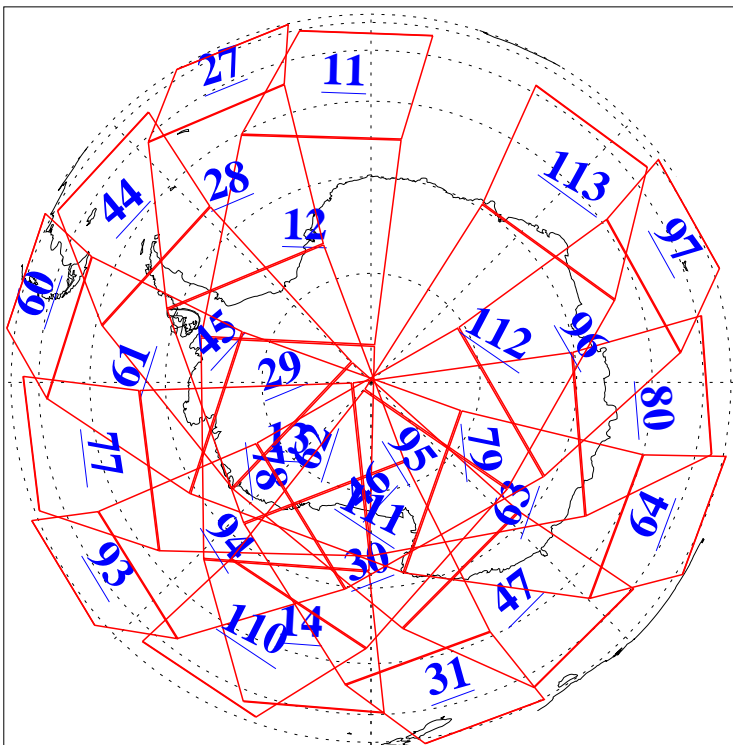

Legend: AMSU Available, HSB Available, AIRS Available