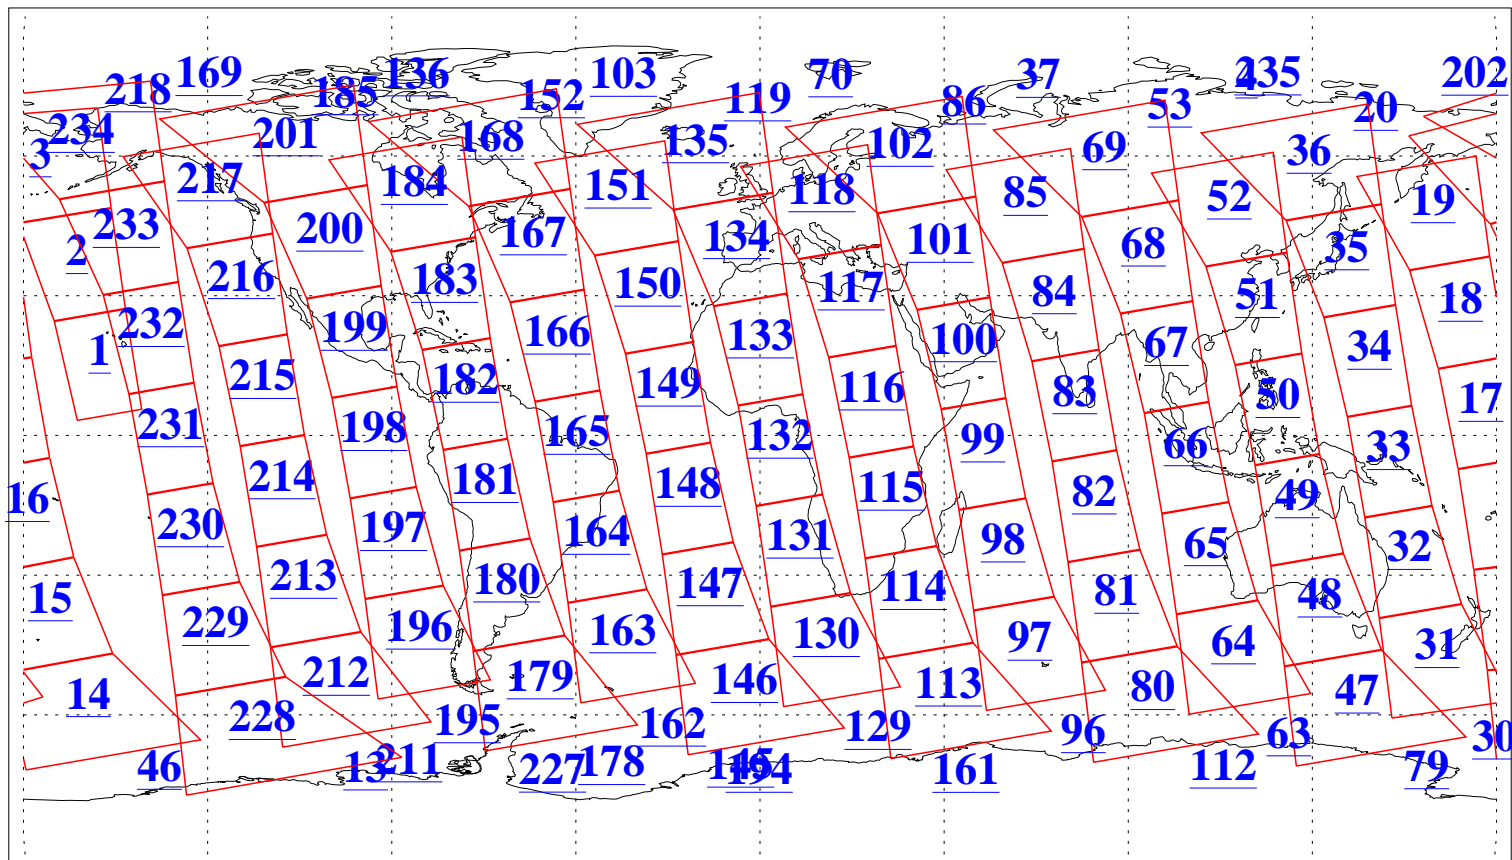

L1B Availability  
AMSU Granules: 240  
HSB Granules: 0  
AIRS Granules: 240

25 Aug 2003  
DoY 237  
Aqua Day 478  
Granules: 1 to 120

Granules: 121 to 240

Legend: AMSU Available, HSB Available, AIRS Available

L1B Availability  
AMSU Granules: 240  
HSB Granules: 0  
AIRS Granules: 240

25 Aug 2003  
DoY 237  
Aqua Day 478

Ascending Granules

Descending Granules

Legend: AMSU Available, HSB Available, AIRS Available

### Northern Hemisphere Granules