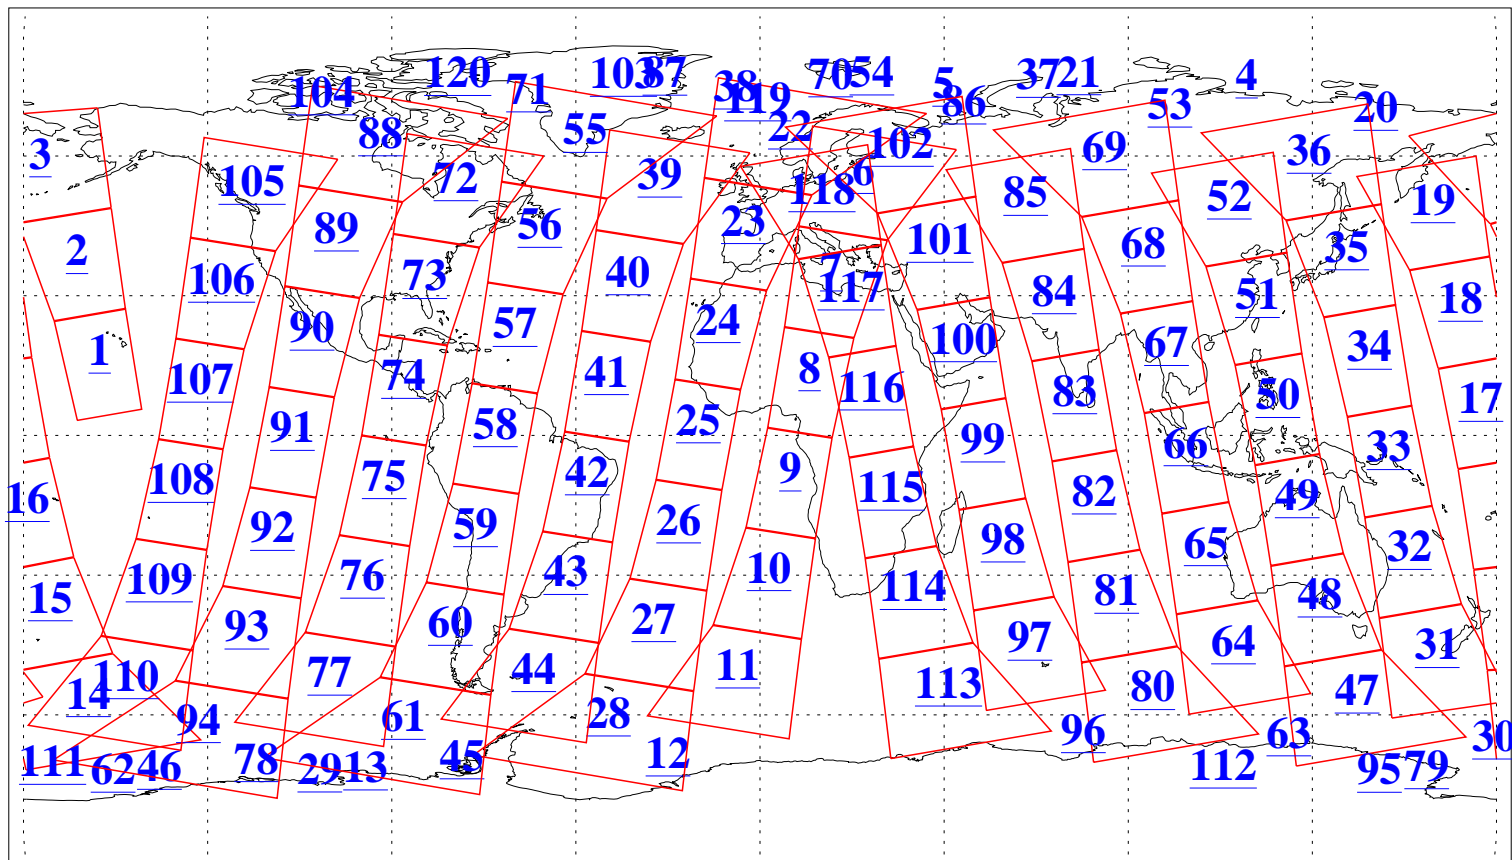

L1B Availability  
AMSU Granules: 240  
HSB Granules: 0  
AIRS Granules: 240

25 Aug 2003  
DoY 237  
Aqua Day 478  
Granules: 1 to 120

Granules: 121 to 240

Legend: AMSU Available, HSB Available, AIRS Available

L1B Availability  
AMSU Granules: 240  
HSB Granules: 0  
AIRS Granules: 240

25 Aug 2003  
DoY 237  
Aqua Day 478

Ascending Granules

Descending Granules

Legend: AMSU Available, HSB Available, AIRS Available

L1B Availability  
AMSU Granules: 240  
HSB Granules: 0  
AIRS Granules: 240

25 Aug 2003  
DoY 237  
Aqua Day 478

### Northern Hemisphere Granules