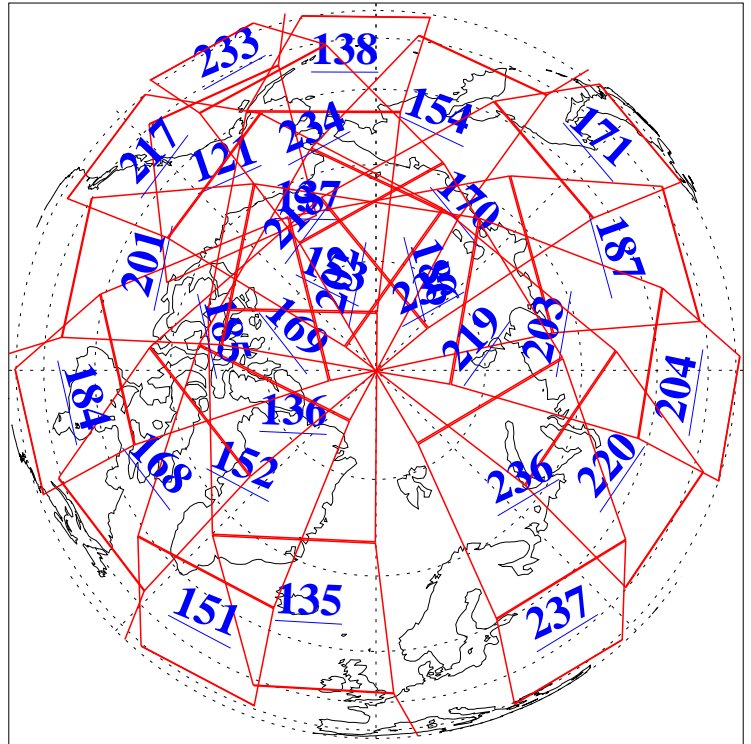

L1B Availability  
AMSU Granules: 240  
HSB Granules: 0  
AIRS Granules: 240

25 Aug 2003  
DoY 237  
Aqua Day 478  
Granules: 1 to 120

Granules: 121 to 240

Legend: AMSU Available, HSB Available, AIRS Available

L1B Availability  
AMSU Granules: 240  
HSB Granules: 0  
AIRS Granules: 240

25 Aug 2003  
DoY 237  
Aqua Day 478

Ascending Granules

Descending Granules

Legend: AMSU Available, HSB Available, AIRS Available

### Northern Hemisphere Granules