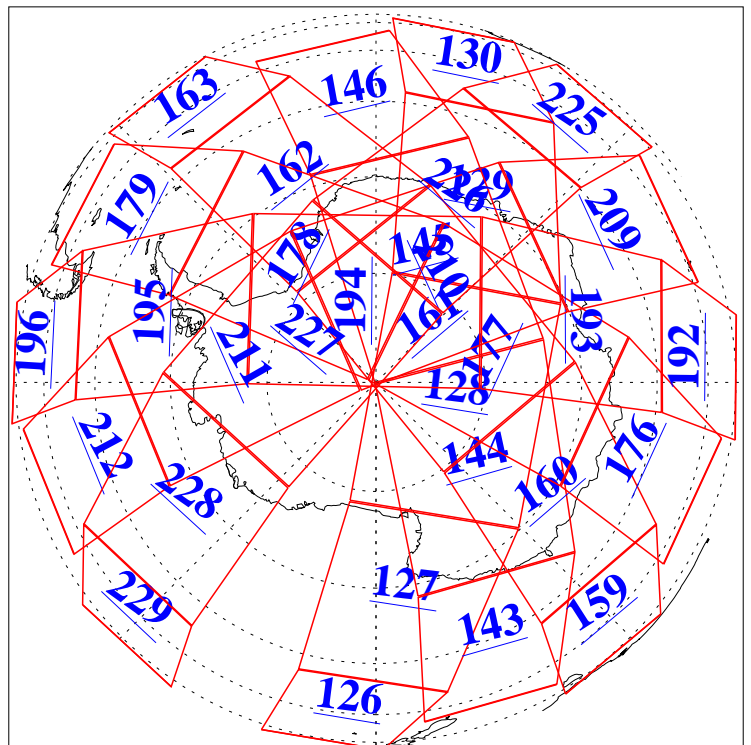

Legend: AMSU Available, HSB Available, AIRS Available