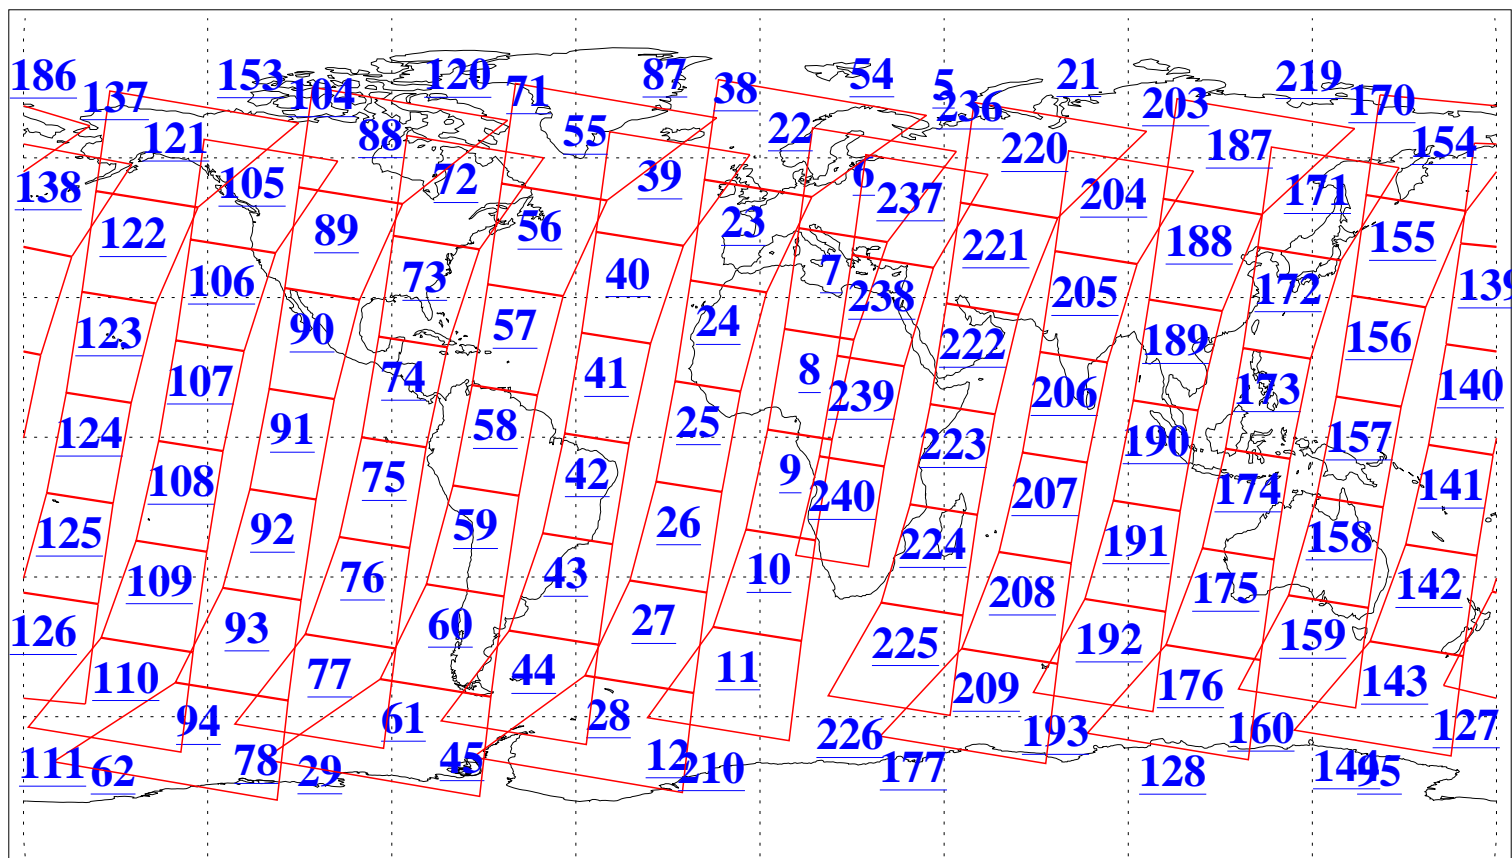

L1B Availability  
AMSU Granules: 240  
HSB Granules: 0  
AIRS Granules: 240

25 Aug 2003  
DoY 237  
Aqua Day 478  
Granules: 1 to 120

Granules: 121 to 240

Legend: AMSU Available, HSB Available, AIRS Available

L1B Availability  
AMSU Granules: 240  
HSB Granules: 0  
AIRS Granules: 240

25 Aug 2003  
DoY 237  
Aqua Day 478

Ascending Granules

Descending Granules

Legend: AMSU Available, HSB Available, AIRS Available