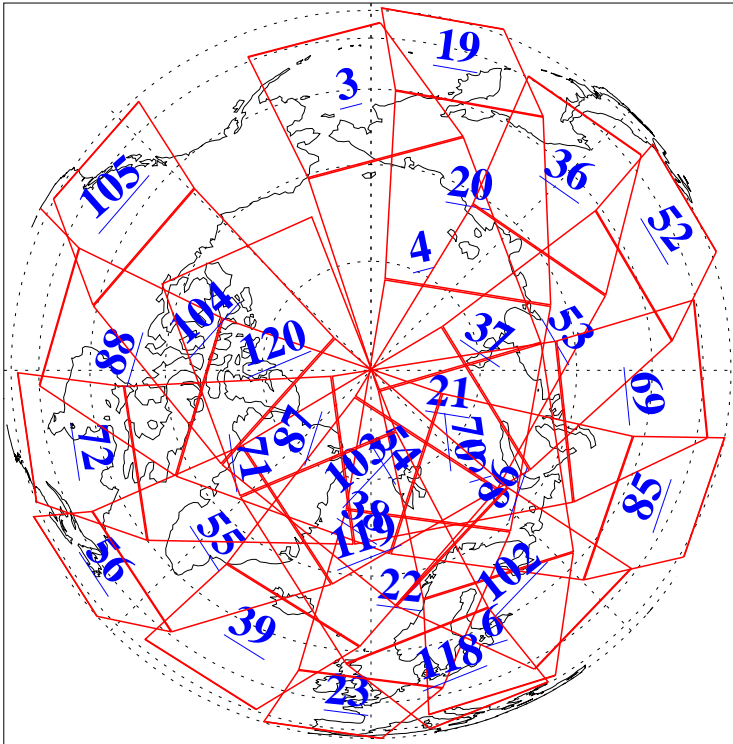

L1B Availability  
AMSU Granules: 240  
HSB Granules: 0  
AIRS Granules: 240

25 Aug 2003  
DoY 237  
Aqua Day 478  
Granules: 1 to 120

Granules: 121 to 240

Legend: AMSU Available, HSB Available, AIRS Available

L1B Availability  
AMSU Granules: 240  
HSB Granules: 0  
AIRS Granules: 240

25 Aug 2003  
DoY 237  
Aqua Day 478

Ascending Granules

Descending Granules

Legend: AMSU Available, HSB Available, AIRS Available

L1B Availability  
AMSU Granules: 240  
HSB Granules: 0  
AIRS Granules: 240

25 Aug 2003  
DoY 237  
Aqua Day 478

### Northern Hemisphere Granules