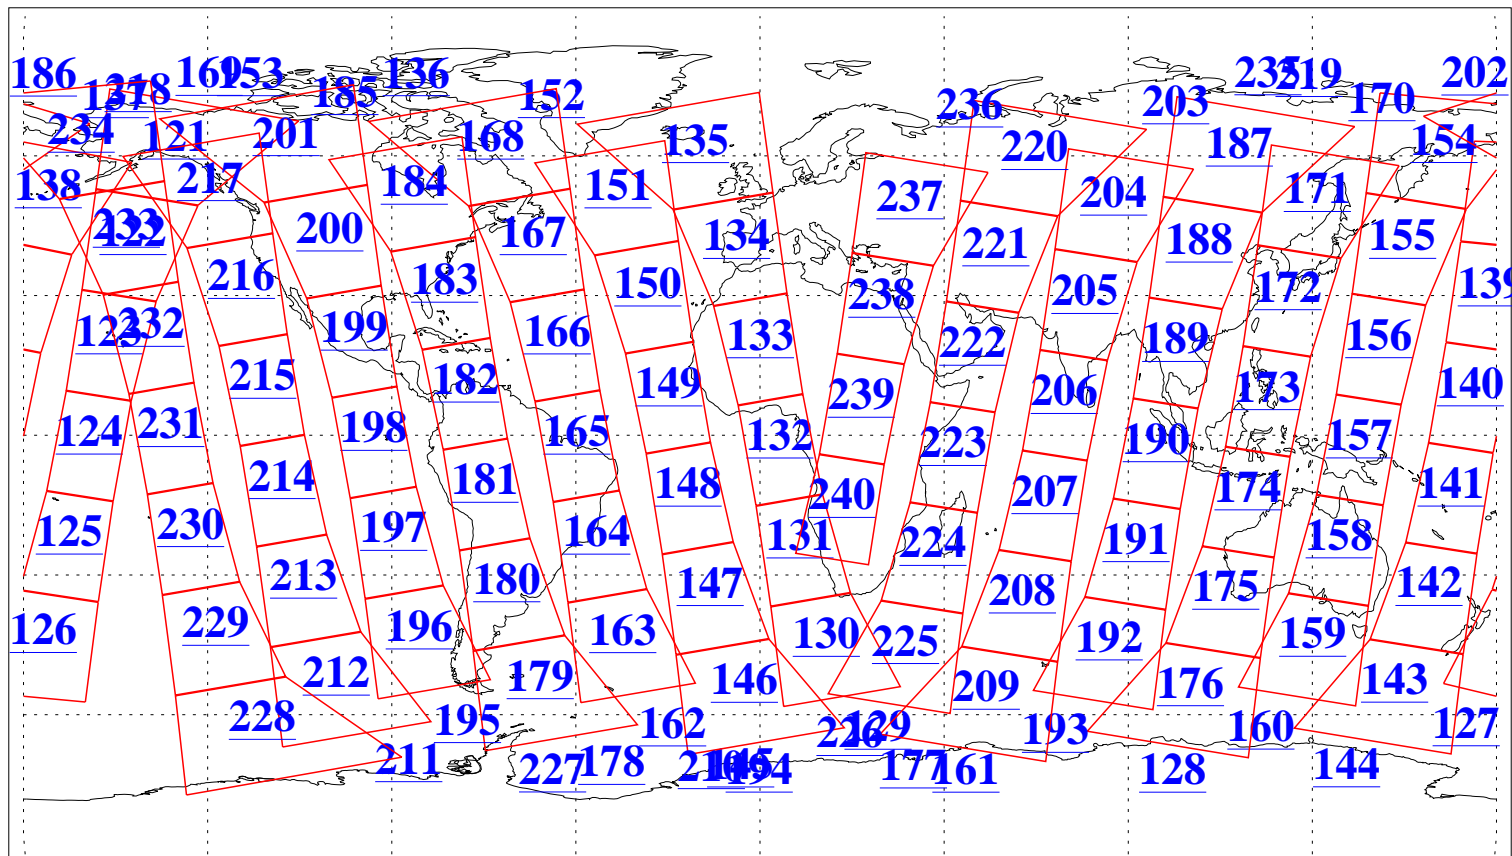

L1B Availability  
AMSU Granules: 240  
HSB Granules: 0  
AIRS Granules: 240

25 Aug 2003  
DoY 237  
Aqua Day 478  
Granules: 1 to 120

Granules: 121 to 240

Legend: AMSU Available, HSB Available, AIRS Available

L1B Availability  
AMSU Granules: 240  
HSB Granules: 0  
AIRS Granules: 240

25 Aug 2003  
DoY 237  
Aqua Day 478

Ascending Granules

Descending Granules

Legend: AMSU Available, HSB Available, AIRS Available