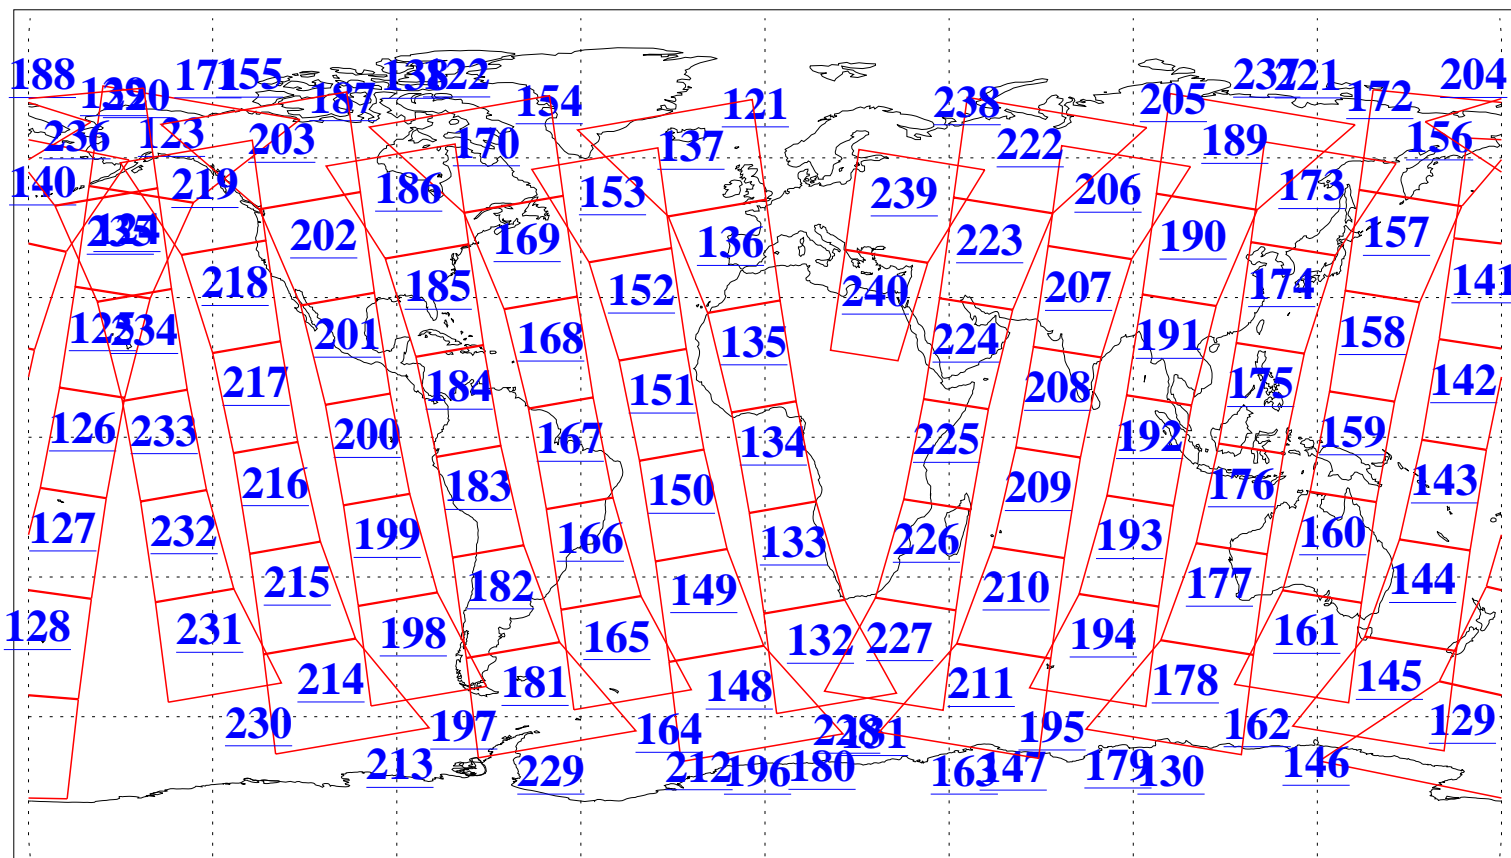

L1B Availability
AMSU Granules: 240
HSB Granules: 0
AIRS Granules: 240

23 Aug 2003
DoY 235
Aqua Day 476
Granules: 1 to 120

Granules: 121 to 240

Legend: AMSU Available, HSB Available, AIRS Available

L1B Availability
AMSU Granules: 240
HSB Granules: 0
AIRS Granules: 240

23 Aug 2003
DoY 235
Aqua Day 476

Ascending Granules

Descending Granules

Legend: AMSU Available, HSB Available, AIRS Available

L1B Availability
 AMSU Granules: 240
 HSB Granules: 0
 AIRS Granules: 240

23 Aug 2003
 DoY 235
 Aqua Day 476