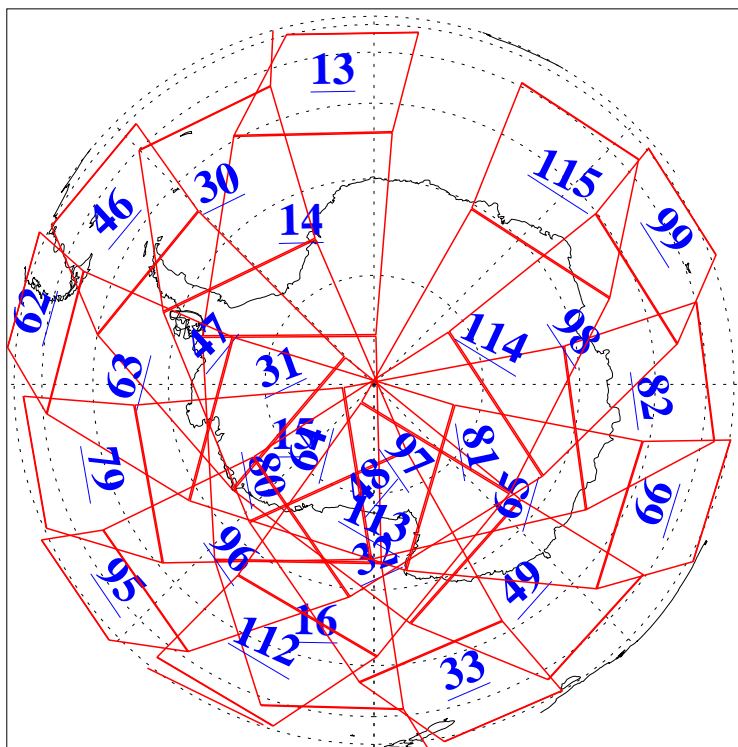

L1B Availability
AMSU Granules: 240
HSB Granules: 0
AIRS Granules: 240

23 Aug 2003
DoY 235
Aqua Day 476
Granules: 1 to 120

Granules: 121 to 240

Legend: AMSU Available, HSB Available, AIRS Available

L1B Availability
AMSU Granules: 240
HSB Granules: 0
AIRS Granules: 240

23 Aug 2003
DoY 235
Aqua Day 476

Ascending Granules

Descending Granules

Legend: AMSU Available, HSB Available, AIRS Available

L1B Availability
 AMSU Granules: 240
 HSB Granules: 0
 AIRS Granules: 240

23 Aug 2003
 DoY 235
 Aqua Day 476

Northern Hemisphere Granules

Southern Hemisphere Granules

Legend: AMSU Available, HSB Available, AIRS Available