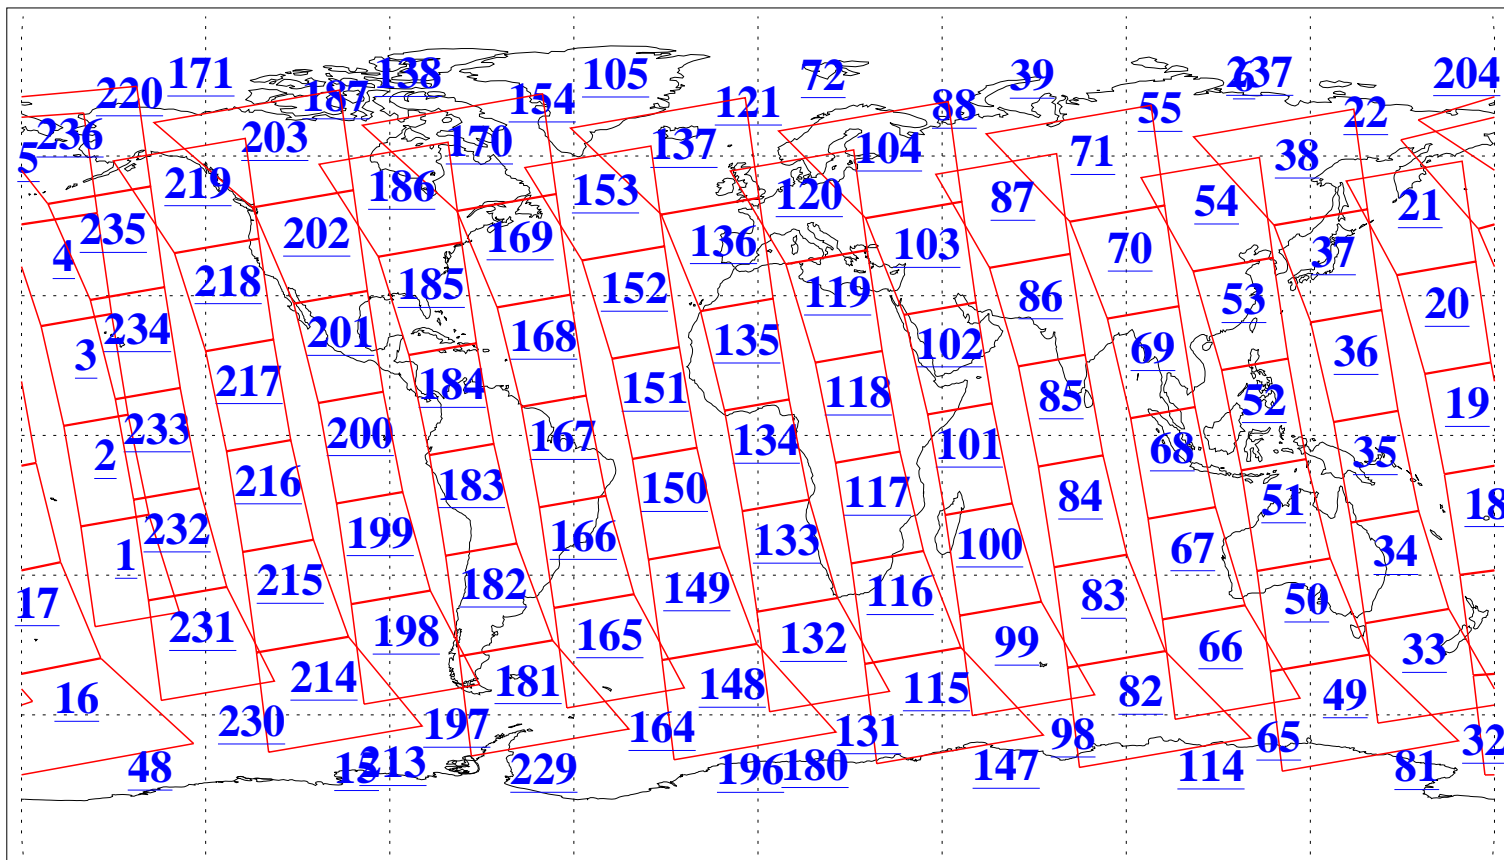

L1B Availability
AMSU Granules: 240
HSB Granules: 0
AIRS Granules: 240

23 Aug 2003
DoY 235
Aqua Day 476
Granules: 1 to 120

Granules: 121 to 240

Legend: AMSU Available, HSB Available, AIRS Available

L1B Availability
AMSU Granules: 240
HSB Granules: 0
AIRS Granules: 240

23 Aug 2003
DoY 235
Aqua Day 476

Ascending Granules

Descending Granules

Legend: AMSU Available, HSB Available, AIRS Available

L1B Availability
 AMSU Granules: 240
 HSB Granules: 0
 AIRS Granules: 240

23 Aug 2003
 DoY 235
 Aqua Day 476

Northern Hemisphere Granules

Southern Hemisphere Granules

Legend: AMSU Available, HSB Available, AIRS Available