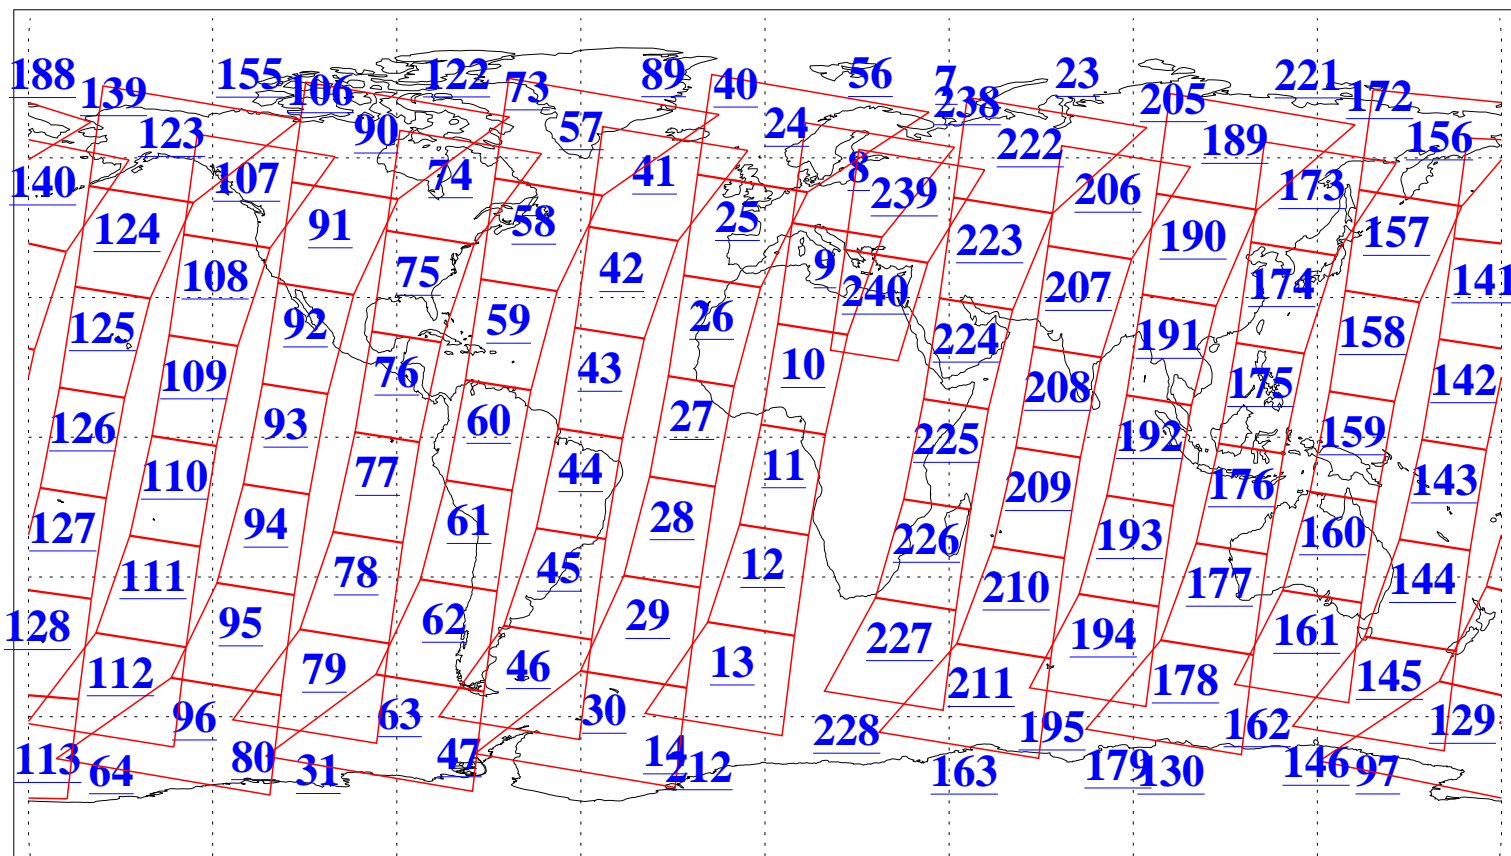

L1B Availability
AMSU Granules: 240
HSB Granules: 0
AIRS Granules: 240

23 Aug 2003
DoY 235
Aqua Day 476
Granules: 1 to 120

Granules: 121 to 240

Legend: AMSU Available, HSB Available, AIRS Available

L1B Availability
AMSU Granules: 240
HSB Granules: 0
AIRS Granules: 240

23 Aug 2003
DoY 235
Aqua Day 476

Ascending Granules

Descending Granules

Legend: AMSU Available, HSB Available, AIRS Available

L1B Availability
 AMSU Granules: 240
 HSB Granules: 0
 AIRS Granules: 240

23 Aug 2003
 DoY 235
 Aqua Day 476

Northern Hemisphere Granules

Southern Hemisphere Granules

Legend: AMSU Available, HSB Available, AIRS Available