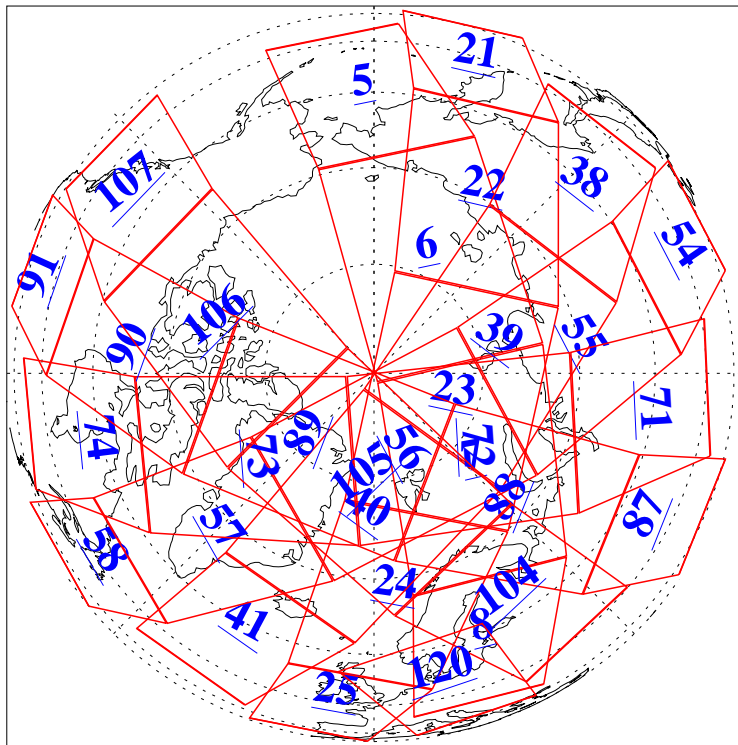

L1B Availability
AMSU Granules: 240
HSB Granules: 0
AIRS Granules: 240

23 Aug 2003
DoY 235
Aqua Day 476
Granules: 1 to 120

Granules: 121 to 240

Legend: AMSU Available, HSB Available, AIRS Available

L1B Availability
AMSU Granules: 240
HSB Granules: 0
AIRS Granules: 240

23 Aug 2003
DoY 235
Aqua Day 476

Ascending Granules

Descending Granules

Legend: AMSU Available, HSB Available, AIRS Available

L1B Availability
 AMSU Granules: 240
 HSB Granules: 0
 AIRS Granules: 240

23 Aug 2003
 DoY 235
 Aqua Day 476

Northern Hemisphere Granules

Southern Hemisphere Granules

Legend: AMSU Available, HSB Available, AIRS Available