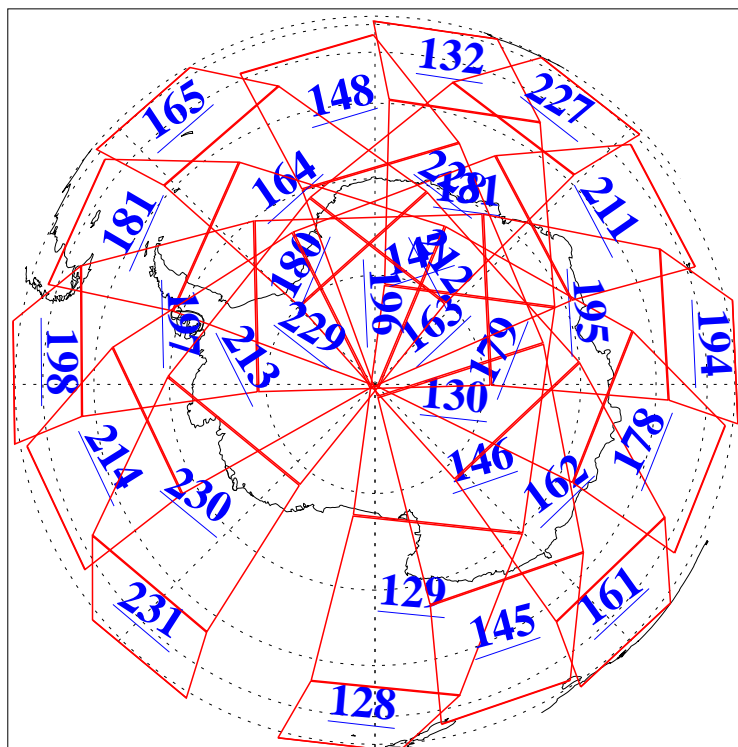

Legend: AMSU Available, HSB Available, AIRS Available