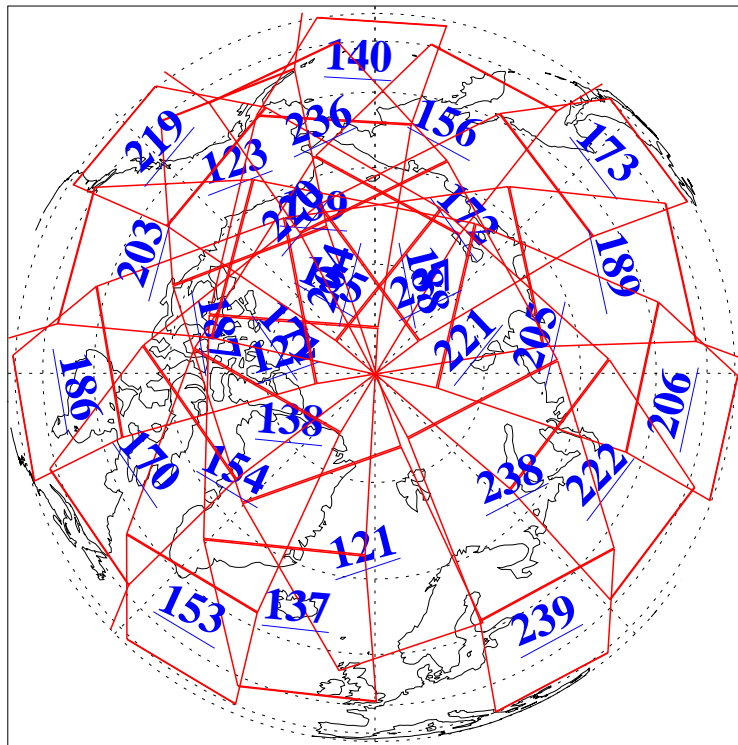

L1B Availability
AMSU Granules: 240
HSB Granules: 0
AIRS Granules: 240

23 Aug 2003
DoY 235
Aqua Day 476
Granules: 1 to 120

Granules: 121 to 240

Legend: AMSU Available, HSB Available, AIRS Available

L1B Availability
AMSU Granules: 240
HSB Granules: 0
AIRS Granules: 240

23 Aug 2003
DoY 235
Aqua Day 476

Ascending Granules

Descending Granules

Legend: AMSU Available, HSB Available, AIRS Available

L1B Availability
 AMSU Granules: 240
 HSB Granules: 0
 AIRS Granules: 240

23 Aug 2003
 DoY 235
 Aqua Day 476

Northern Hemisphere Granules

Southern Hemisphere Granules

Legend: AMSU Available, HSB Available, AIRS Available