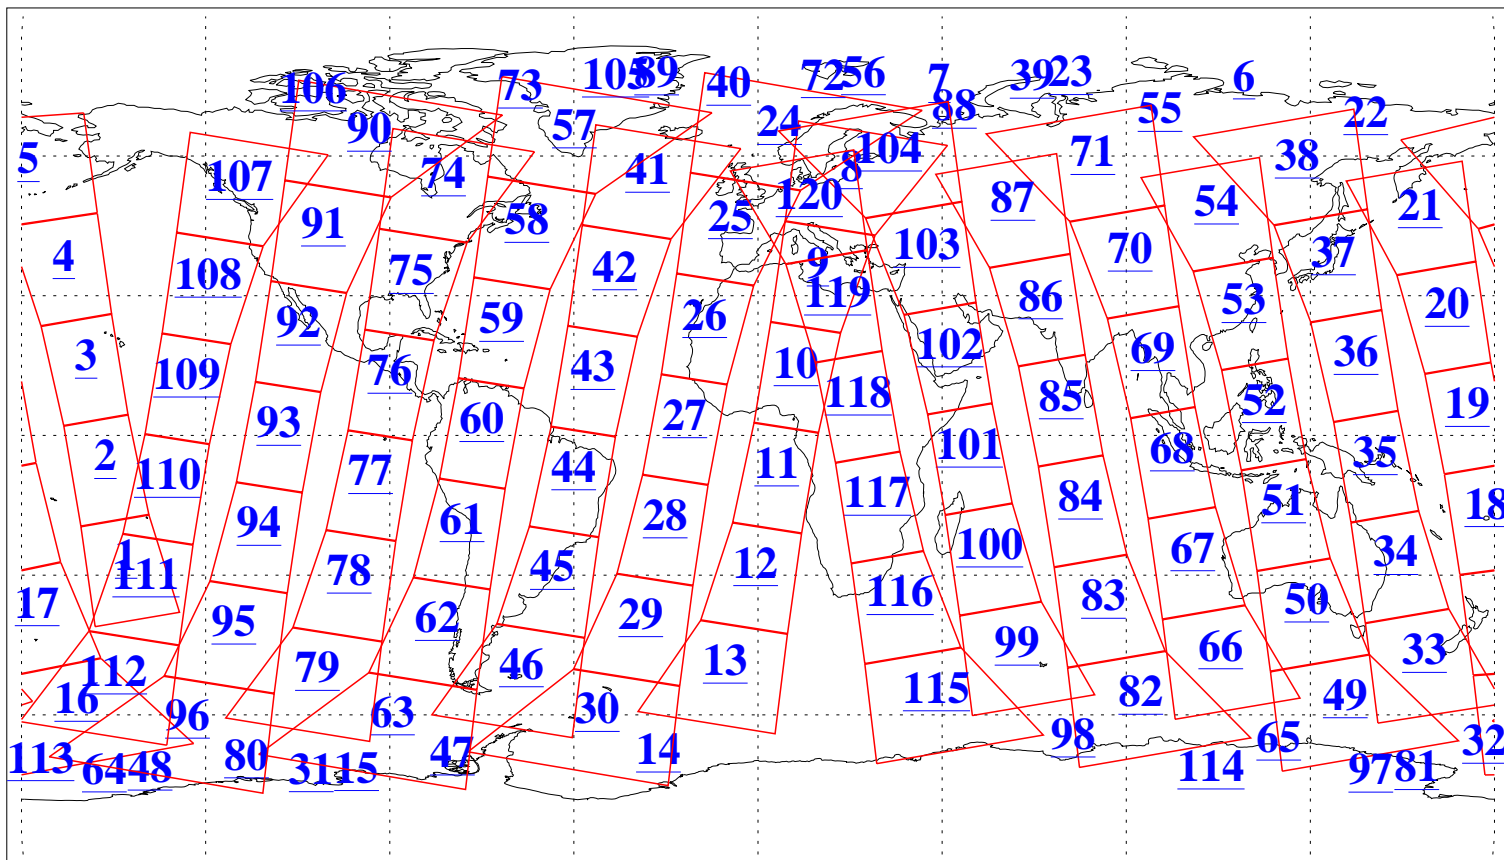

L1B Availability
AMSU Granules: 240
HSB Granules: 0
AIRS Granules: 240

23 Aug 2003
DoY 235
Aqua Day 476
Granules: 1 to 120

Granules: 121 to 240

Legend: AMSU Available, HSB Available, AIRS Available

L1B Availability
AMSU Granules: 240
HSB Granules: 0
AIRS Granules: 240

23 Aug 2003
DoY 235
Aqua Day 476

Ascending Granules

Descending Granules

Legend: AMSU Available, HSB Available, AIRS Available

L1B Availability
 AMSU Granules: 240
 HSB Granules: 0
 AIRS Granules: 240

23 Aug 2003
 DoY 235
 Aqua Day 476

Northern Hemisphere Granules

Southern Hemisphere Granules

Legend: AMSU Available, HSB Available, AIRS Available