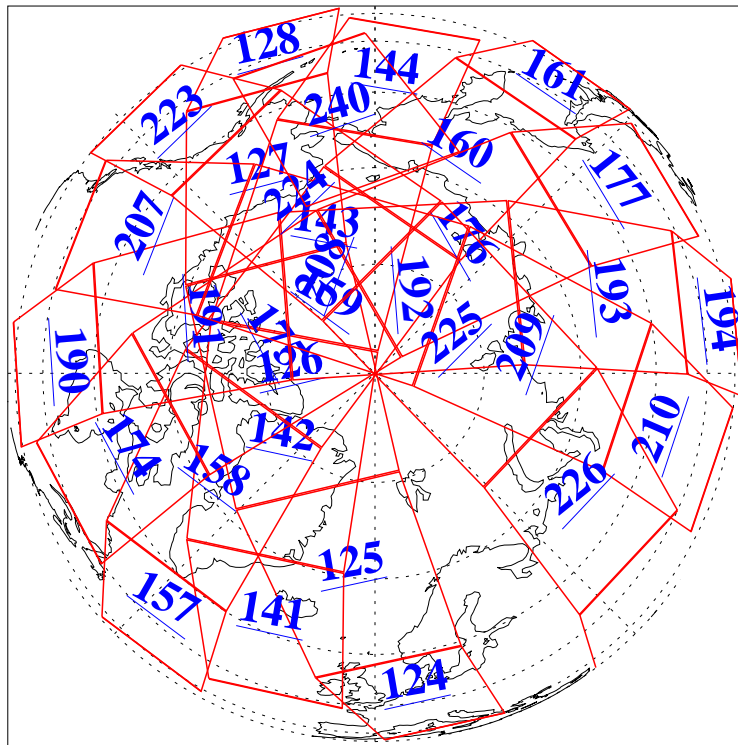

L1B Availability
AMSU Granules: 240
HSB Granules: 0
AIRS Granules: 240

19 Aug 2003
DoY 231
Aqua Day 472
Granules: 1 to 120

Granules: 121 to 240

Legend: AMSU Available, HSB Available, AIRS Available

L1B Availability
AMSU Granules: 240
HSB Granules: 0
AIRS Granules: 240

19 Aug 2003
DoY 231
Aqua Day 472

Ascending Granules

Descending Granules

Legend: AMSU Available, HSB Available, AIRS Available

L1B Availability
 AMSU Granules: 240
 HSB Granules: 0
 AIRS Granules: 240

19 Aug 2003
 DoY 231
 Aqua Day 472

Northern Hemisphere Granules

Southern Hemisphere Granules

Legend: AMSU Available, HSB Available, AIRS Available