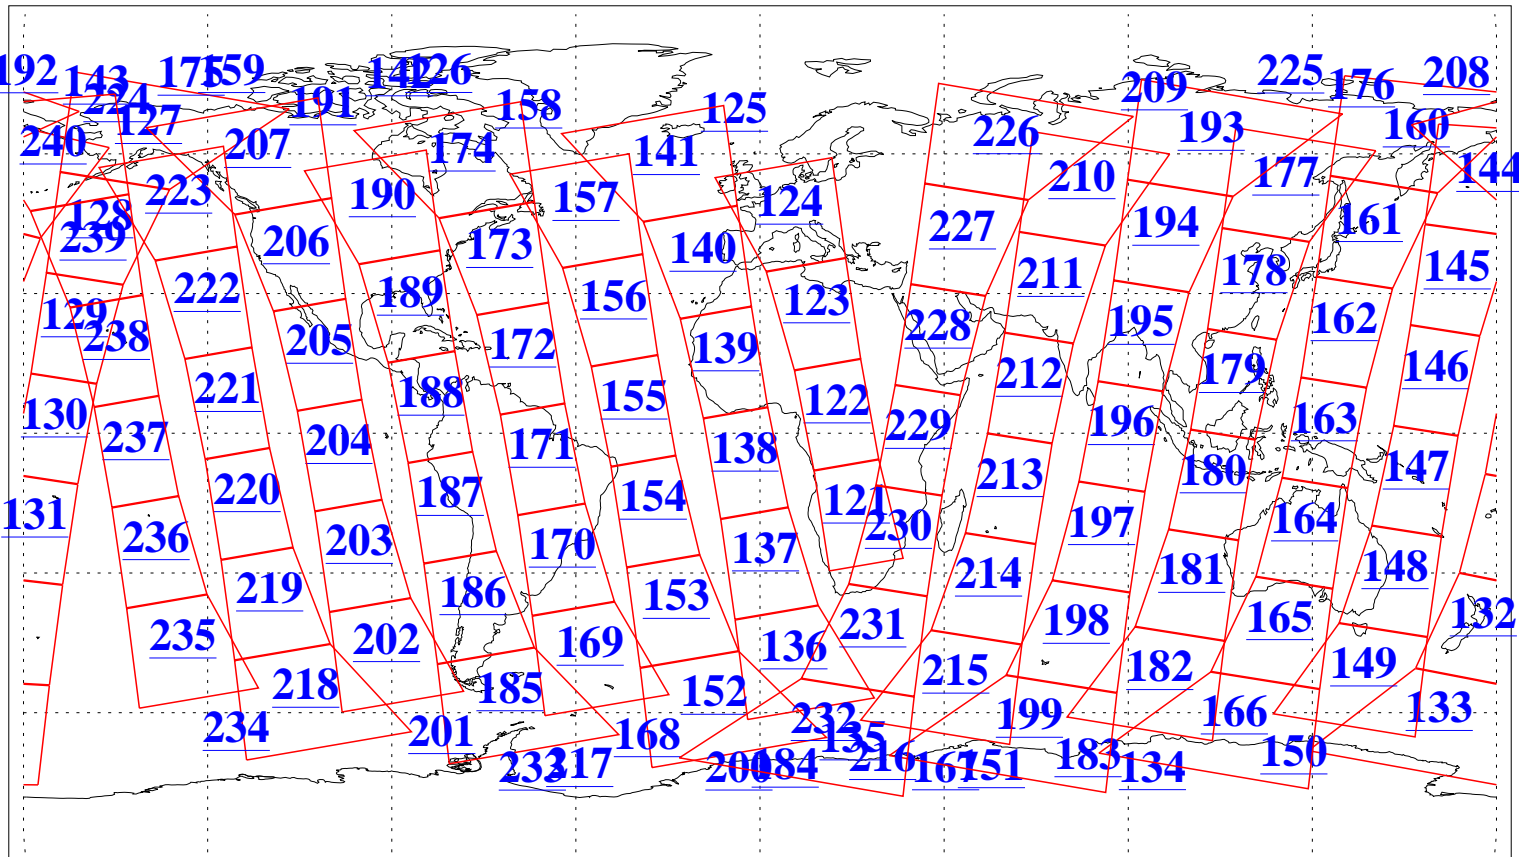

L1B Availability
AMSU Granules: 240
HSB Granules: 0
AIRS Granules: 240

19 Aug 2003
DoY 231
Aqua Day 472
Granules: 1 to 120

Granules: 121 to 240

Legend: AMSU Available, HSB Available, AIRS Available

L1B Availability
AMSU Granules: 240
HSB Granules: 0
AIRS Granules: 240

19 Aug 2003
DoY 231
Aqua Day 472

Ascending Granules

Descending Granules

Legend: AMSU Available, HSB Available, AIRS Available

L1B Availability
 AMSU Granules: 240
 HSB Granules: 0
 AIRS Granules: 240

19 Aug 2003
 DoY 231
 Aqua Day 472