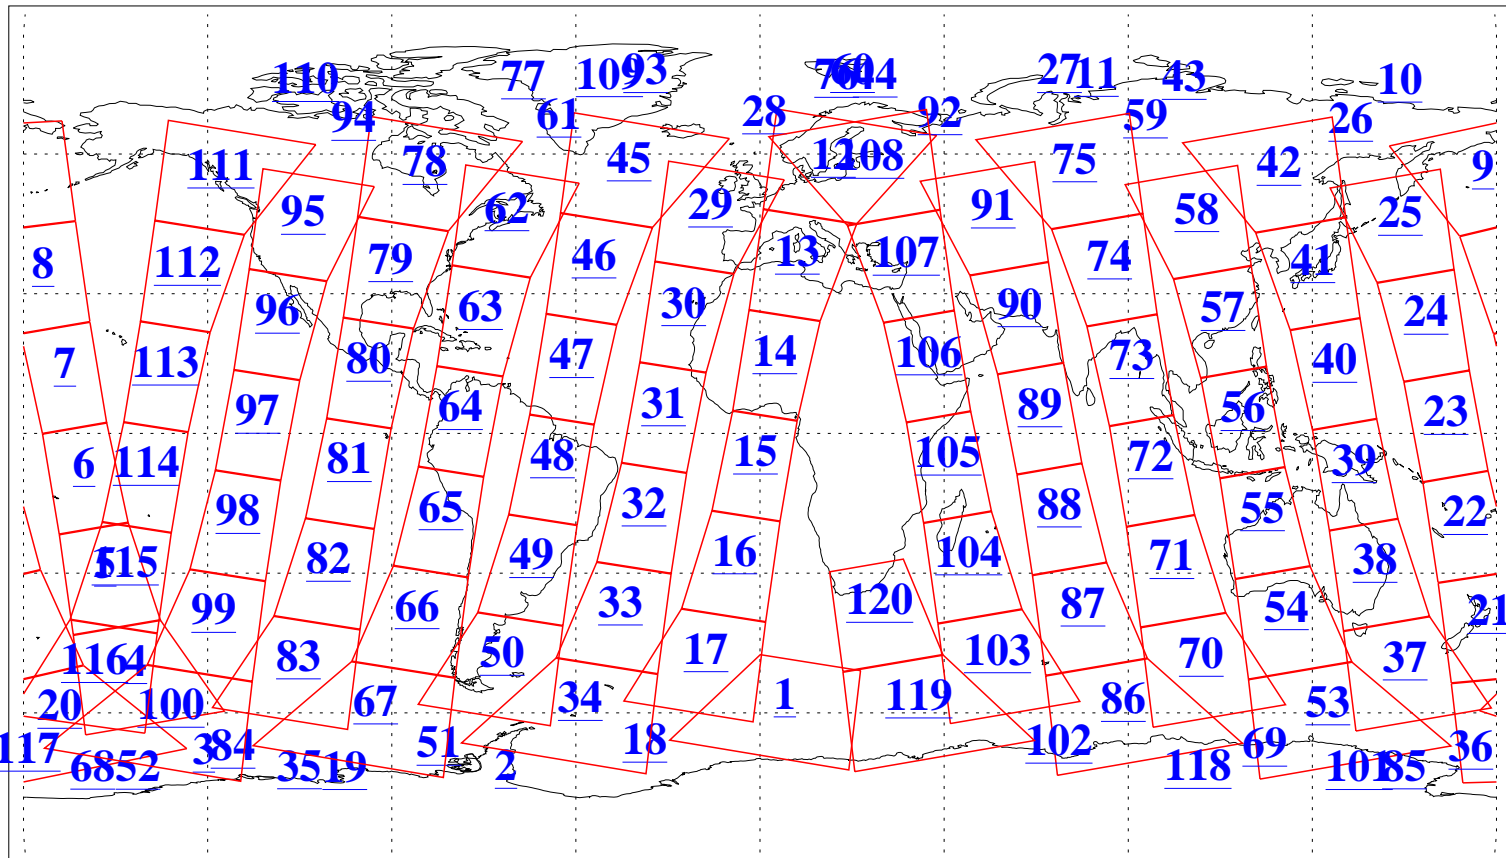

L1B Availability
AMSU Granules: 240
HSB Granules: 0
AIRS Granules: 240

19 Aug 2003
DoY 231
Aqua Day 472
Granules: 1 to 120

Granules: 121 to 240

Legend: AMSU Available, HSB Available, AIRS Available

L1B Availability
AMSU Granules: 240
HSB Granules: 0
AIRS Granules: 240

19 Aug 2003
DoY 231
Aqua Day 472

Ascending Granules

Descending Granules

Legend: AMSU Available, HSB Available, AIRS Available

L1B Availability
 AMSU Granules: 240
 HSB Granules: 0
 AIRS Granules: 240

19 Aug 2003
 DoY 231
 Aqua Day 472

Northern Hemisphere Granules

Southern Hemisphere Granules

Legend: AMSU Available, HSB Available, AIRS Available