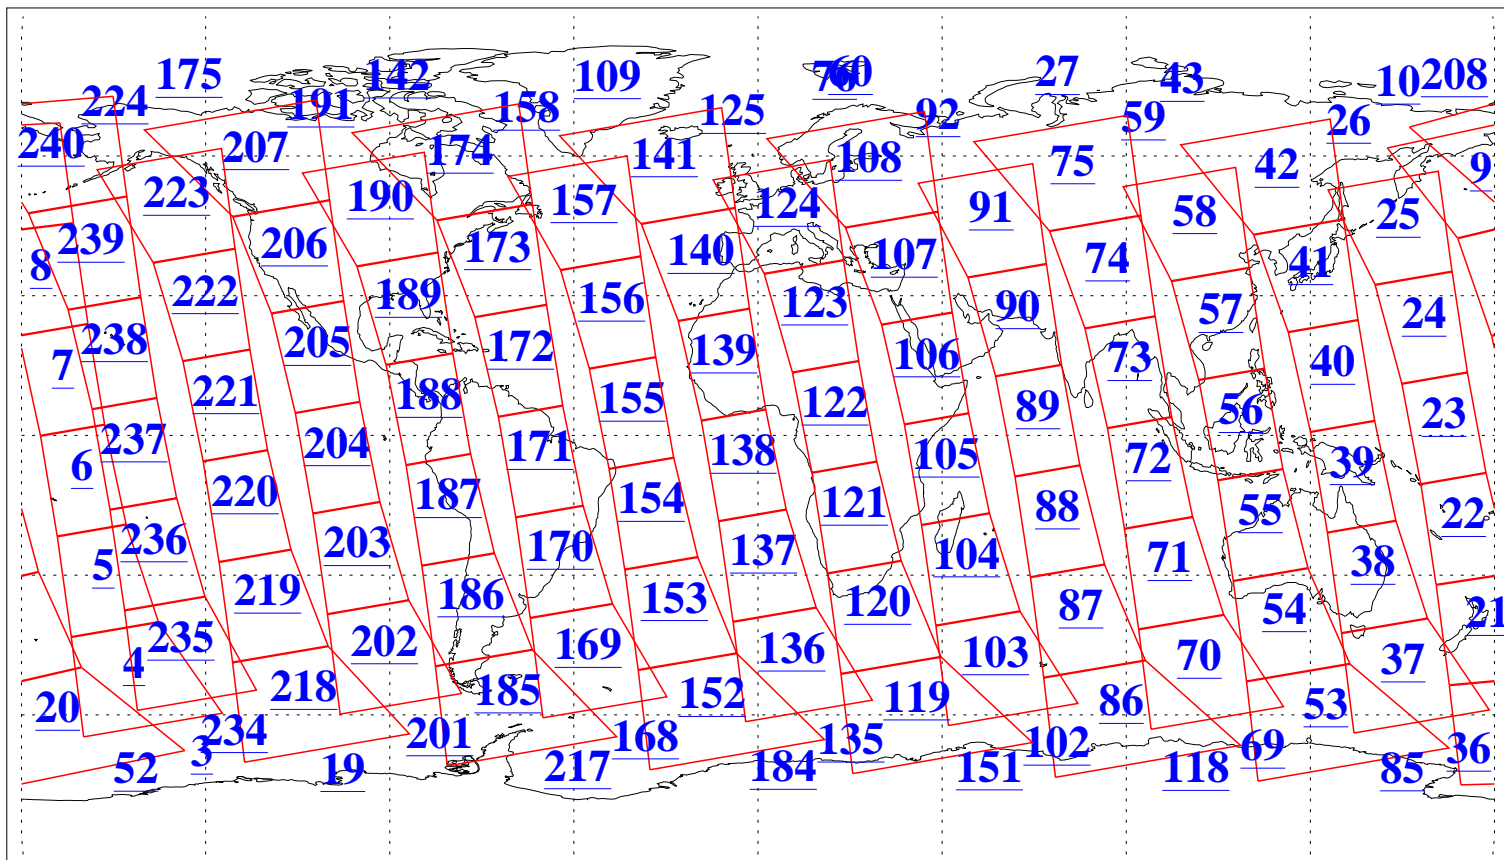

L1B Availability
AMSU Granules: 240
HSB Granules: 0
AIRS Granules: 240

19 Aug 2003
DoY 231
Aqua Day 472
Granules: 1 to 120

Granules: 121 to 240

Legend: AMSU Available, HSB Available, AIRS Available

L1B Availability
AMSU Granules: 240
HSB Granules: 0
AIRS Granules: 240

19 Aug 2003
DoY 231
Aqua Day 472

Ascending Granules

Descending Granules

Legend: AMSU Available, HSB Available, AIRS Available

L1B Availability
 AMSU Granules: 240
 HSB Granules: 0
 AIRS Granules: 240

19 Aug 2003
 DoY 231
 Aqua Day 472

Northern Hemisphere Granules

Southern Hemisphere Granules

Legend: AMSU Available, HSB Available, AIRS Available