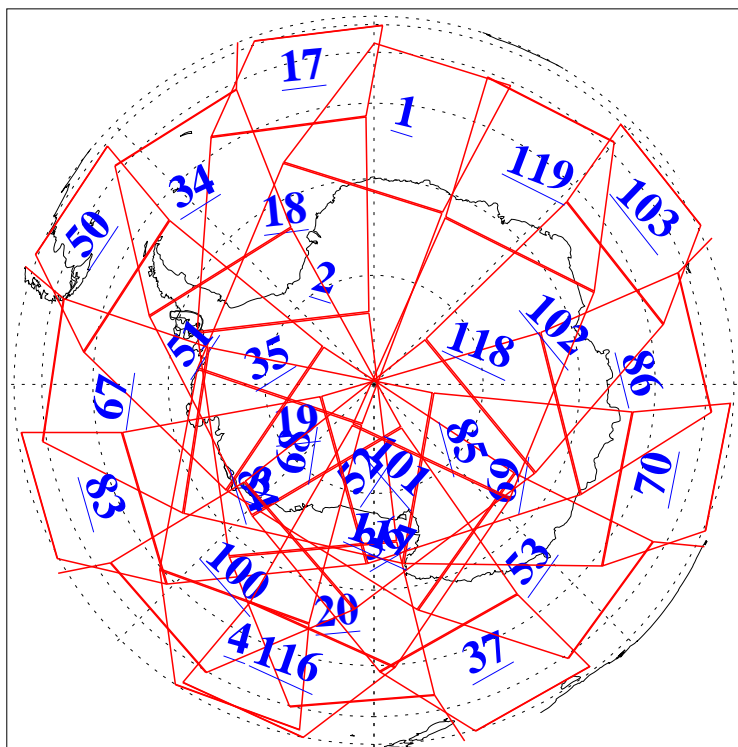

L1B Availability
AMSU Granules: 240
HSB Granules: 0
AIRS Granules: 240

19 Aug 2003
DoY 231
Aqua Day 472
Granules: 1 to 120

Granules: 121 to 240

Legend: AMSU Available, HSB Available, AIRS Available

L1B Availability
AMSU Granules: 240
HSB Granules: 0
AIRS Granules: 240

19 Aug 2003
DoY 231
Aqua Day 472

Ascending Granules

Descending Granules

Legend: AMSU Available, HSB Available, AIRS Available

L1B Availability
 AMSU Granules: 240
 HSB Granules: 0
 AIRS Granules: 240

19 Aug 2003
 DoY 231
 Aqua Day 472

Northern Hemisphere Granules

Southern Hemisphere Granules

Legend: AMSU Available, HSB Available, AIRS Available