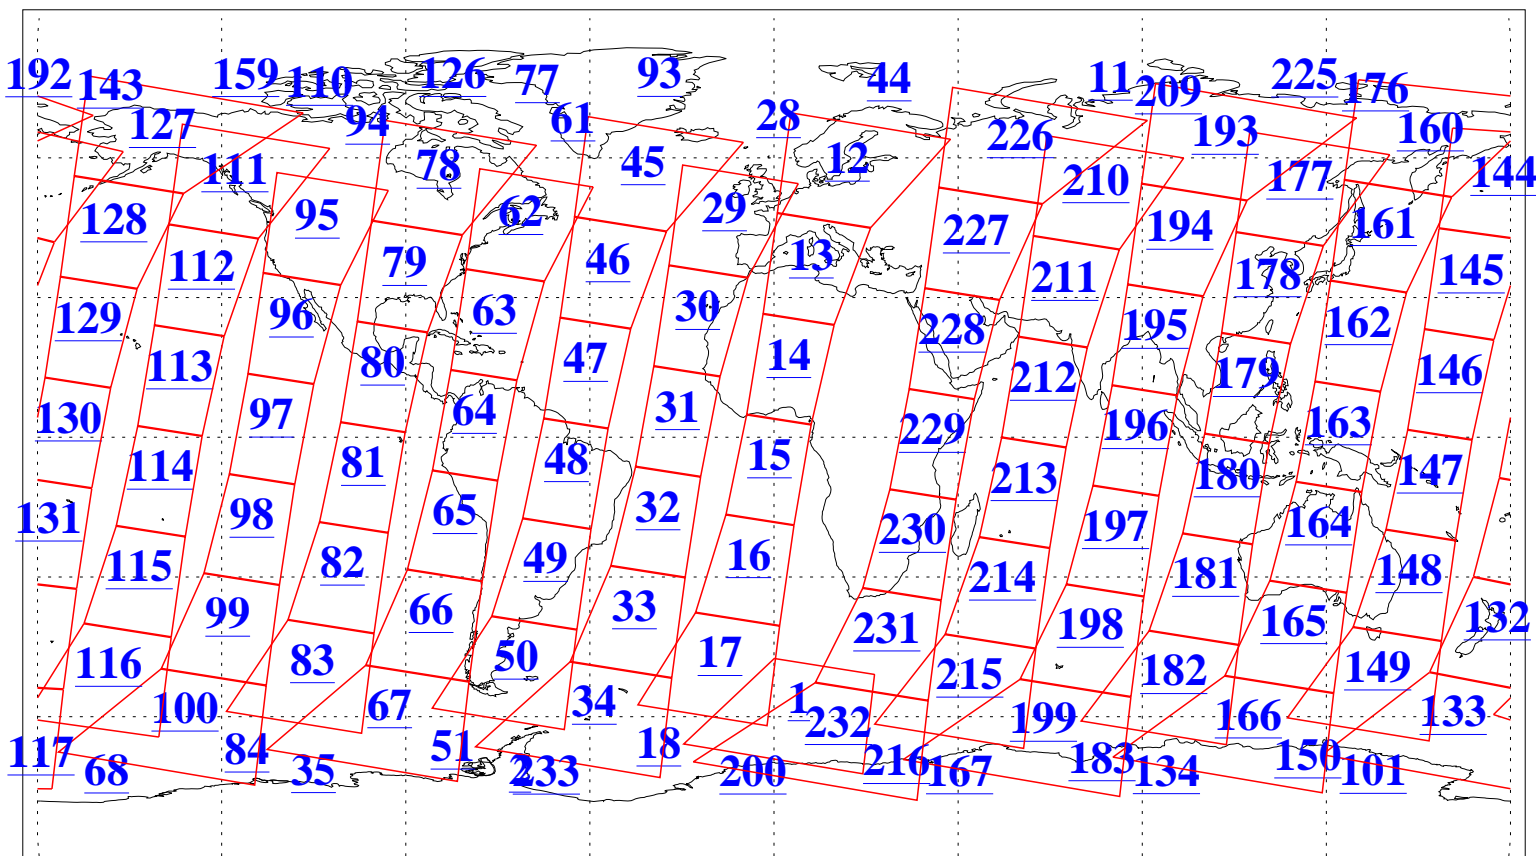

L1B Availability
AMSU Granules: 240
HSB Granules: 0
AIRS Granules: 240

19 Aug 2003
DoY 231
Aqua Day 472
Granules: 1 to 120

Granules: 121 to 240

Legend: AMSU Available, HSB Available, AIRS Available

L1B Availability
AMSU Granules: 240
HSB Granules: 0
AIRS Granules: 240

19 Aug 2003
DoY 231
Aqua Day 472

Ascending Granules

Descending Granules

Legend: AMSU Available, HSB Available, AIRS Available

L1B Availability
 AMSU Granules: 240
 HSB Granules: 0
 AIRS Granules: 240

19 Aug 2003
 DoY 231
 Aqua Day 472

Northern Hemisphere Granules

Southern Hemisphere Granules

Legend: AMSU Available, HSB Available, AIRS Available