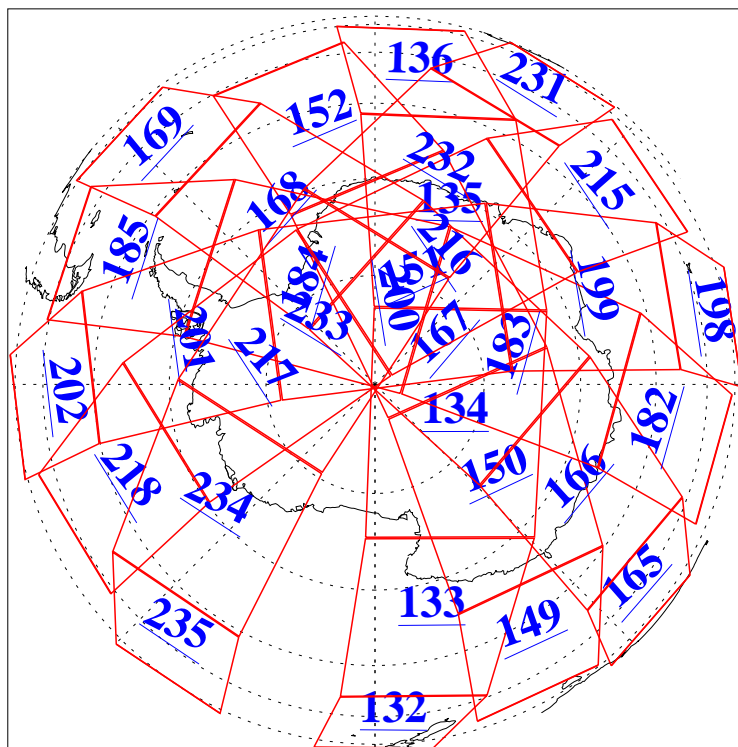

19 Aug 2003
DoY 231
Aqua Day 472

Ascending Granules

Descending Granules

Legend: AMSU Available, HSB Available, AIRS Available

L1B Availability
 AMSU Granules: 240
 HSB Granules: 0
 AIRS Granules: 240

19 Aug 2003
 DoY 231
 Aqua Day 472

Northern Hemisphere Granules

Southern Hemisphere Granules

Legend: AMSU Available, HSB Available, AIRS Available