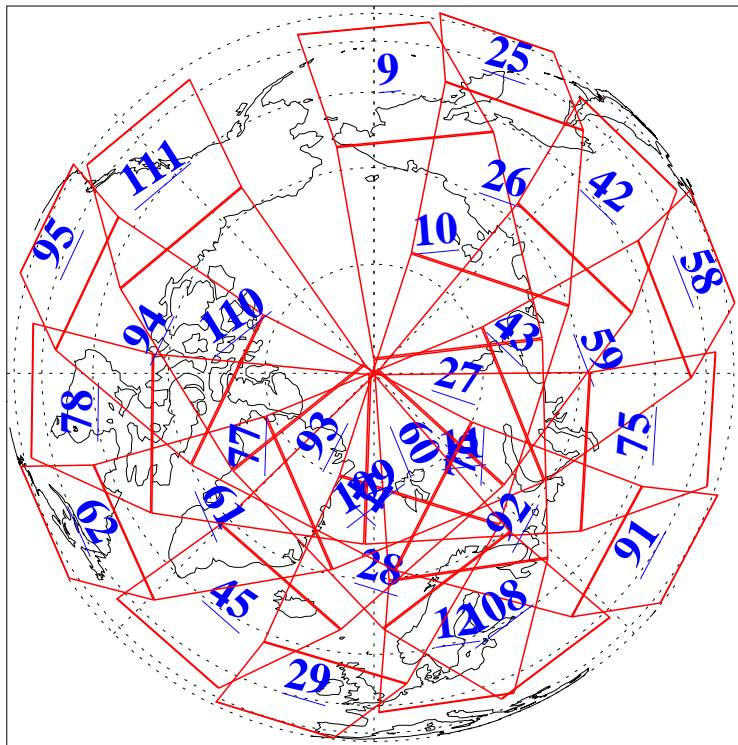

L1B Availability
AMSU Granules: 240
HSB Granules: 0
AIRS Granules: 240

19 Aug 2003
DoY 231
Aqua Day 472
Granules: 1 to 120

Granules: 121 to 240

Legend: AMSU Available, HSB Available, AIRS Available

L1B Availability
AMSU Granules: 240
HSB Granules: 0
AIRS Granules: 240

19 Aug 2003
DoY 231
Aqua Day 472

Ascending Granules

Descending Granules

Legend: AMSU Available, HSB Available, AIRS Available

L1B Availability
 AMSU Granules: 240
 HSB Granules: 0
 AIRS Granules: 240

19 Aug 2003
 DoY 231
 Aqua Day 472

Northern Hemisphere Granules

Southern Hemisphere Granules

Legend: AMSU Available, HSB Available, AIRS Available